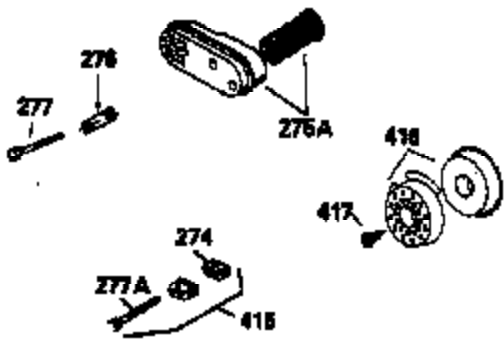

ILLUSTRATION SHOWS TYPICAL PARTS ONLY. ORDER BY PART NUMBER. PARTS NOT LISTED ARE SUPPLIED BY OEM.

VIEW 3 OF 3

Ref #	Part Number	Qty	Description
19	36281	1	Extension Spring
69	35261	1	* Mounting Flange Gasket
92	650815	1	Belleville Washer
182	6201	2	Screw, 1/4-28 x 7/8"
185	36544	1	Intake Pipe (Incl. 224)
186	34337	1	Governor Link
191	36559	1	S.E. Brake Bracket (Incl. 195)
223	650451	2	Screw, 1/4-20 x 1"
238	650932	2	Screw, 10-32 x 49/64"
241	35797	1	Air Cleaner Collar
245	35066	1	Air Cleaner Filter
250	35065	1	Air Cleaner Cover
277	650988	2	Screw, 1/4-20 x 2-5/16"
370A	36261	1	Lubrication Decal