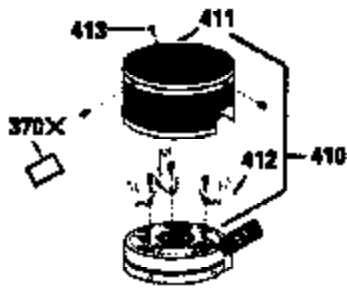

ILLUSTRATION SHOWS TYPICAL PARTS ONLY. ORDER BY PART NUMBER. PARTS NOT LISTED ARE SUPPLIED BY OEM.

VIEW 3 OF 3

Ref #	Part Number	Qty	Description
19	36281	1	Extension Spring
69	35261	1	* Mounting Flange Gasket
92	650815	1	Belleville Washer
182	6201	2	Screw, 1/4-28 x 7/8"
185	36544	1	Intake Pipe (Incl. 224)
186	34337	1	Governor Link
191	36559	1	S.E. Brake Bracket (Incl. 195)
223	650451	2	Screw, 1/4-20 x 1"
238	650932	2	Screw, 10-32 x 49/64"
241	35797	1	Air Cleaner Collar
245	35066	1	Air Cleaner Filter
250	35065	1	Air Cleaner Cover
277	650988	2	Screw, 1/4-20 x 2-5/16"
370A	36261	1	Lubrication Decal