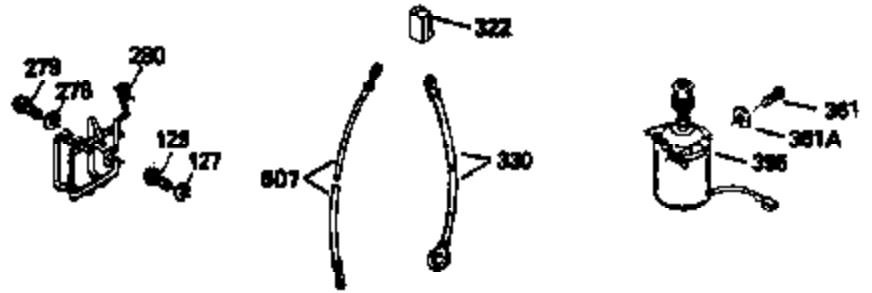

ILLUSTRATION SHOWS TYPICAL PARTS ONLY. ORDER BY PART NUMBER. PARTS NOT LISTED ARE SUPPLIED BY OEM.

VIEW 3 OF 3

Ref #	Part Number	Qty	Description
19	36281	1	Extension Spring
69	35261	1	* Mounting Flange Gasket
92	650815	1	Belleville Washer
182	6201	2	Screw, 1/4-28 x 7/8"
185	36544	1	Intake Pipe (Incl. 224)
186	34337	1	Governor Link
191	36559	1	S.E. Brake Bracket (Incl. 195)
223	650451	2	Screw, 1/4-20 x 1"
238	650932	2	Screw, 10-32 x 49/64"
241	35797	1	Air Cleaner Collar
245	35066	1	Air Cleaner Filter
250	35065	1	Air Cleaner Cover
277	650988	2	Screw, 1/4-20 x 2-5/16"
370A	36261	1	Lubrication Decal