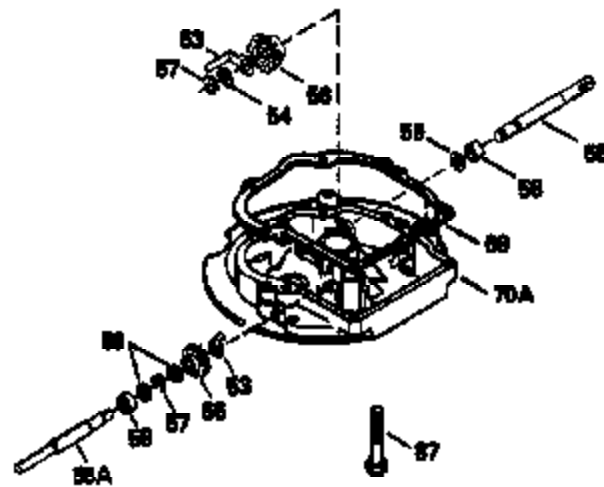

ILLUSTRATION SHOWS TYPICAL PARTS ONLY. ORDER BY PART NUMBER. PARTS NOT LISTED ARE SUPPLIED BY OEM.

VIEW 3 OF 3

Ref #	Part Number	Qty	Description
19	36281	1	Extension Spring
69	35261	1	* Mounting Flange Gasket
92	650815	1	Belleville Washer
182	6201	2	Screw, 1/4-28 x 7/8"
185	36544	1	Intake Pipe (Incl. 224)
186	34337	1	Governor Link
191	36559	1	S.E. Brake Bracket (Incl. 195)
223	650451	2	Screw, 1/4-20 x 1"
238	650932	2	Screw, 10-32 x 49/64"
241	35797	1	Air Cleaner Collar
245	35066	1	Air Cleaner Filter
250	35065	1	Air Cleaner Cover
277	650988	2	Screw, 1/4-20 x 2-5/16"
370A	36261	1	Lubrication Decal