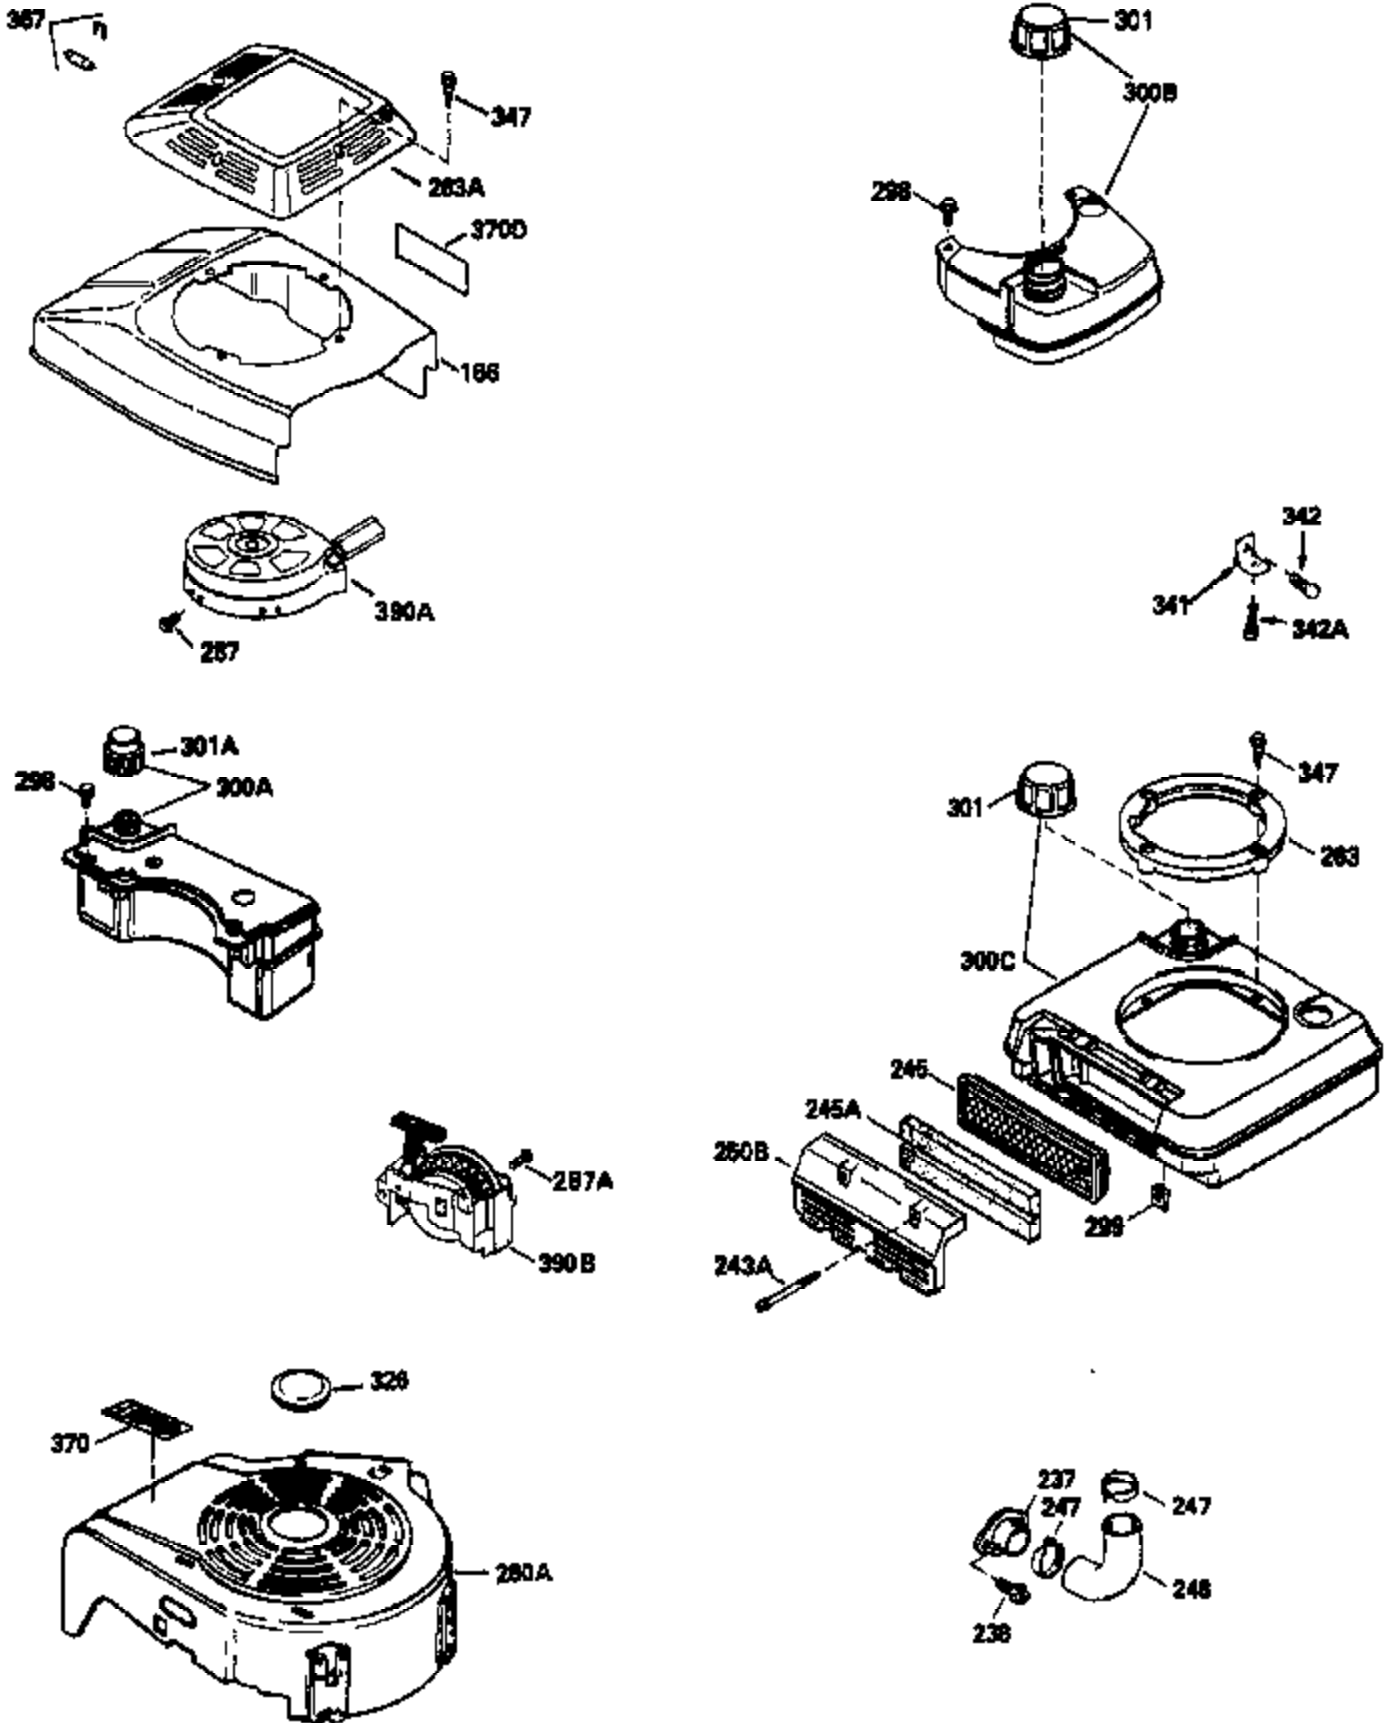

ILLUSTRATION SHOWS TYPICAL PARTS ONLY. ORDER BY PART NUMBER. PARTS NOT LISTED ARE SUPPLIED BY OEM.
VIEW 2 OF 3

Ref #	Part Number	Qty	Description
	92 650815	1	Belleville Washer
110C	34970	1	Ground Wire
166	35827	1	Engine Shroud
191	35039B	1	S.E. Brake Bracket (Incl. 195)
238	650932	2	Screw, 10-32 x 49/64"
245	35066	1	Air Cleaner Filter
263A	35821	1	Starter Grill
275B	391020	1	Spark Arrestor Muffler (Optional)(Inc l. 277A)
287	650926	2	Screw, 8-32 x 21/64"
301	35355	1	Fuel Cap
347	650898	4	Screw, 10-32 x 19/32"
370	36261	1	Instruction Decal
370A	35167	1	Instruction Decal
390	590702	1	Rewind Starter (NOTE: This engine could have been built with 590637 starter. Refer to the design of the air intake louvers for part identification. Individual starter parts do not interchange.)