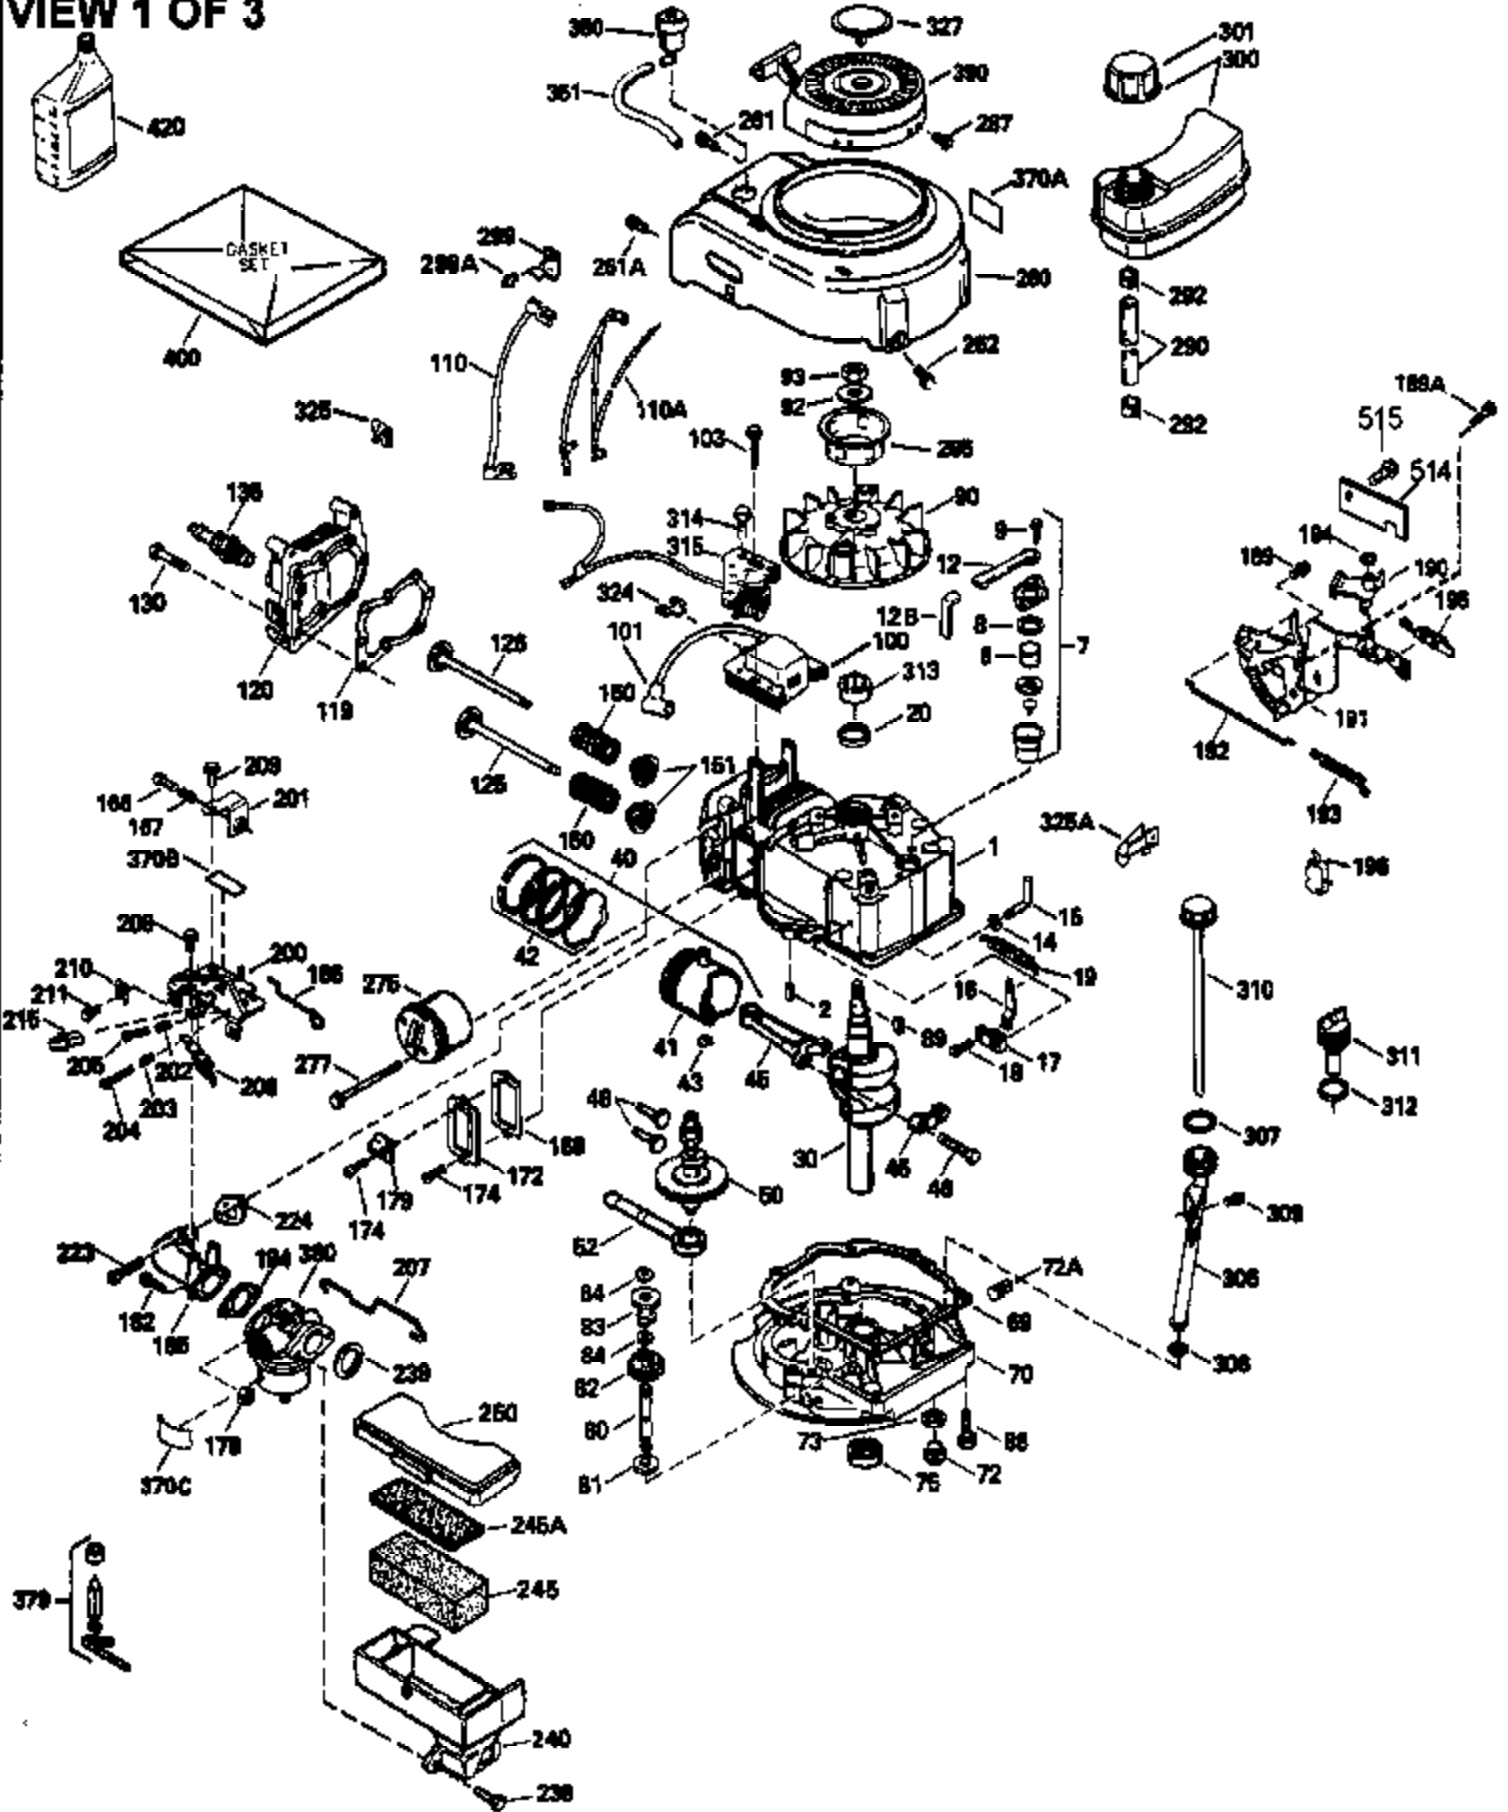

ILLUSTRATION SHOWS TYPICAL PARTS ONLY. ORDER BY PART NUMBER. PARTS NOT LISTED ARE SUPPLIED BY OEM.

VIEW 1 OF 3

Engine Parts List #1

Ref #	Part Number	Qty	Description
	1 36478	1	Cylinder (Incl. 2 & 20)
	2 26727	2	Dowel Pin
	6 33734	1	Breather Element
	7 34214A	1	Breather Ass'y. (Incl. 6,8,9,12,12B)
	8 33735	1	* Breather Gasket
	9 30200	2	Screw, 10-24 x 9/16"
12B	34695	1	Breather Tube Elbow
	12 33886	1	Breather Tube
	14 28277	1	Washer
	15 30589	1	Governor Rod (Incl. 14)
	16 31383A	1	Governor Lever
	17 31335	1	Governor Lever Clamp
	18 650548	1	Screw, 8-32 x 5/16"
	19 36281	1	Extension Spring
	20 32600	1	Oil Seal
	30 35801	1	Crankshaft
	40 36073	1	Piston, Pin & Ring Set (Std.)
	40 36074	1	Piston, Pin & Ring Set (.010" OS)
	40 36075	1	Piston, Pin & Ring Set (.020" OS)
	41 36070	1	Piston & Pin Ass'y. (Std.) (Incl. 43)
	41 36071	1	Piston & Pin Ass'y. (.010" OS) (Incl. 43)
	41 36072	1	Piston & Pin Ass'y. (.020" OS) (Incl. 43)
	42 36076	1	Ring Set (Std.)
	42 36077	1	Ring Set (.010" OS)
	42 36078	1	Ring Set (.020" OS)
	43 20381	2	Piston Pin Retaining Ring
	45 32875	1	Connecting Rod Ass'y. (Incl. 46)
	46 32610A	2	Connecting Rod Bolt
	48 27241	2	Valve Lifter
	50 35992	1	Camshaft (MCR)
	52 29914	1	Oil Pump Ass'y.
	69 35261	1	* Mounting Flange Gasket
	70 34311D	1	Mounting Flange (Incl. 72 thru 83)
	72 30572	1	Oil Drain Plug
	73 28833	1	Drain Plug Gasket
	75 27897	1	Oil Seal
	80 30574A	1	Governor Shaft
	81 30590A	1	Washer
	82 30591	1	Governor Gear Ass'y. (Incl. 81)
	83 30588A	1	Governor Spool
	86 650488	6	Screw, 1/4-20 x 1-1/4"
	89 611004	1	Flywheel Key
	90 611150	1	Flywheel
	92 650815	1	Belleville Washer
	93 650816	1	Flywheel Nut
	100 34443A	1	Solid State Ignition
	101 610118	1	Spark Plug Cover
	103 650814	2	Screw, Torx T-15, 10-24 x 1"
	110 34961	1	Ground Wire
110C	34970	1	Ground Wire
	119 36477	1	* Cylinder Head Gasket
	120 36476	1	Cylinder Head
	125 36471	1	Exhaust Valve (Std.) (Incl. 151)
	125 36472	1	Exhaust Valve (1/32" OS) (Incl. 151)
	126 29314B	1	Intake Valve (Std.) (Incl. 151)
	126 29315C	1	Intake Valve (1/32" OS) (Incl. 151)
	130 6021A	8	Screw, 5/16-18 x 1-1/2"
	135 35395	1	Resistor Spark Plug (RJ19LM)