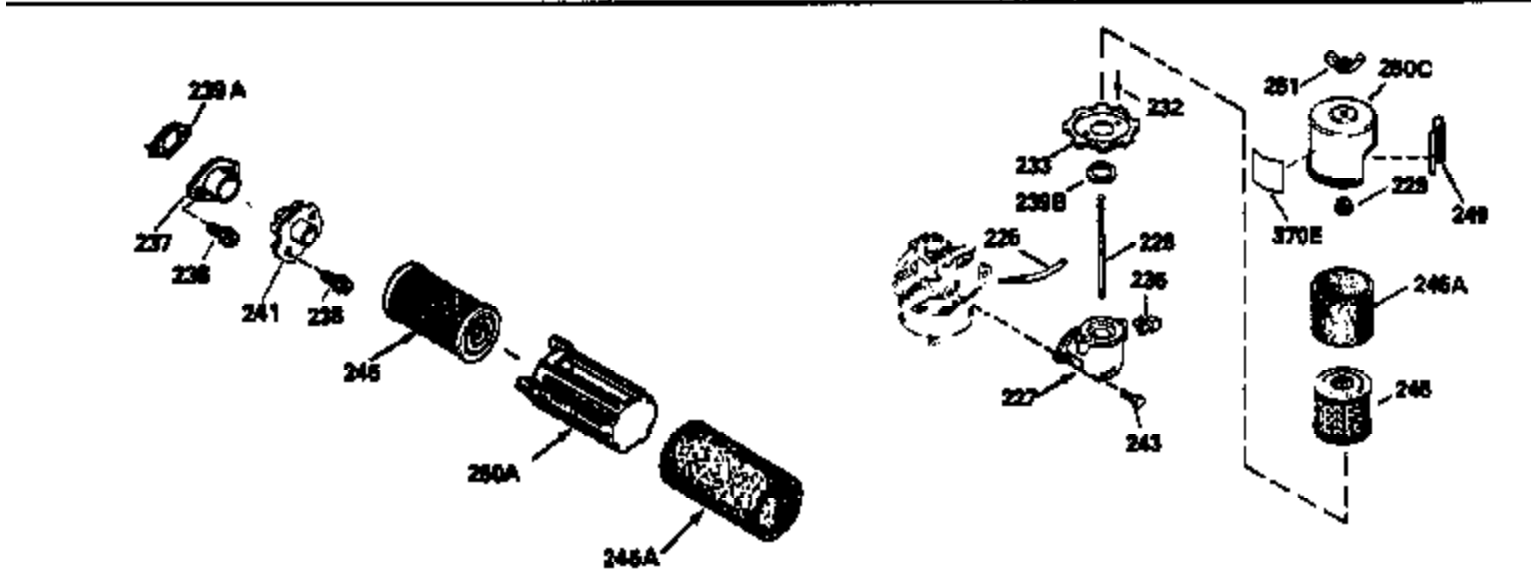

Ref #	Part Number	Qty	Description
	92 650815	1	Belleville Washer
110C	34970	1	Ground Wire
166	35827	1	Engine Shroud
191	35039B	1	S.E. Brake Bracket (Incl. 195)
238	650932	2	Screw, 10-32 x 49/64"
245	35066	1	Air Cleaner Filter
263A	35821	1	Starter Grill
275B	391020	1	Spark Arrestor Muffler (Optional)(Inc l. 277A)
287	650926	2	Screw, 8-32 x 21/64"
301	35355	1	Fuel Cap
347	650898	4	Screw, 10-32 x 19/32"
370	36261	1	Instruction Decal
370A	35167	1	Instruction Decal
390	590702	1	Rewind Starter (NOTE: This engine could have been built with 590637 starter. Refer to the design of the air intake louvers for part identification. Individual starter parts do not interchange.)

ILLUSTRATION SHOWS TYPICAL PARTS ONLY. ORDER BY PART NUMBER. PARTS NOT LISTED ARE SUPPLIED BY OEM.

VIEW 3 OF 3