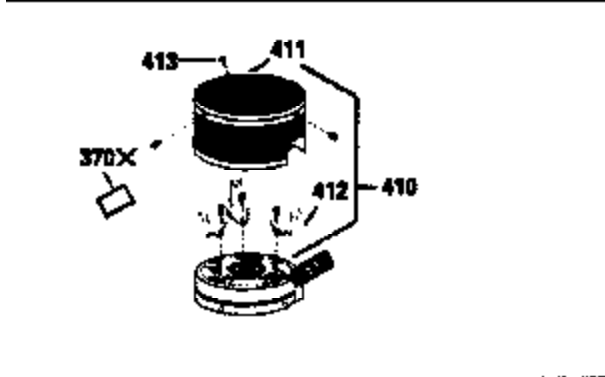

Ref #	Part Number	Qty	Description
	92 650815	1	Belleville Washer
110C	34970	1	Ground Wire
166	35827	1	Engine Shroud
191	35039B	1	S.E. Brake Bracket (Incl. 195)
238	650932	2	Screw, 10-32 x 49/64"
245	35066	1	Air Cleaner Filter
263A	35821	1	Starter Grill
275B	391020	1	Spark Arrestor Muffler (Optional)(Inc l. 277A)
287	650926	2	Screw, 8-32 x 21/64"
301	35355	1	Fuel Cap
347	650898	4	Screw, 10-32 x 19/32"
370	36261	1	Instruction Decal
370A	35167	1	Instruction Decal
390	590702	1	Rewind Starter (NOTE: This engine could have been built with 590637 starter. Refer to the design of the air intake louvers for part identification. Individual starter parts do not interchange.)

ILLUSTRATION SHOWS TYPICAL PARTS ONLY. ORDER BY PART NUMBER. PARTS NOT LISTED ARE SUPPLIED BY OEM.

VIEW 3 OF 3