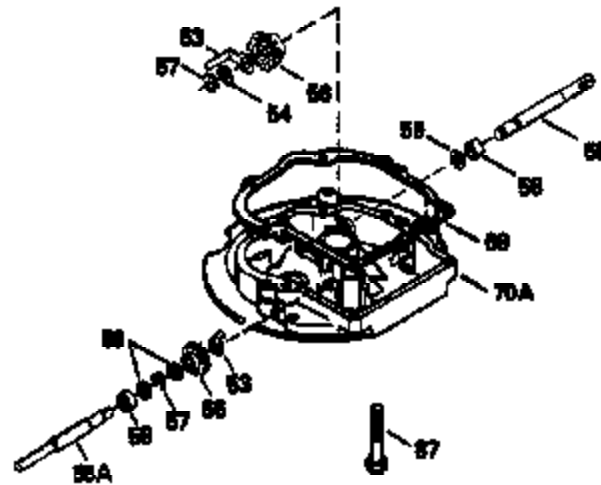

ILLUSTRATION SHOWS TYPICAL PARTS ONLY. ORDER BY PART NUMBER. PARTS NOT LISTED ARE SUPPLIED BY OEM.

VIEW 3 OF 3

Ref #	Part Number	Qty	Description
12A	36558	1	Breather Cover & Tube (Incl. 12B)
19	36281	1	Extension Spring
69	35261	1	* Mounting Flange Gasket
92	650815	1	Belleville Washer
182	6201	2	Screw, 1/4-28 x 7/8"
185	36544	1	Intake Pipe
186	34337	1	Governor Link
191	36559	1	S.E. Brake Bracket (Incl. 195)
223	650451	2	Screw, 1/4-20 x 1"
238	650932	2	Screw, 10-32 x 49/64"
241	35797	1	Air Cleaner Collar
245	35066	1	Air Cleaner Filter
250	35065	1	Air Cleaner Cover
277	650988	2	Screw, 1/4-20 x 2-5/16"
370A	36261	1	Lubrication Decal
416	36085	1	Spark Arrestor Kit (Incl. 417)(Optional)
417	650760	1	Screw, 8-32 x 3/8" (Optional)