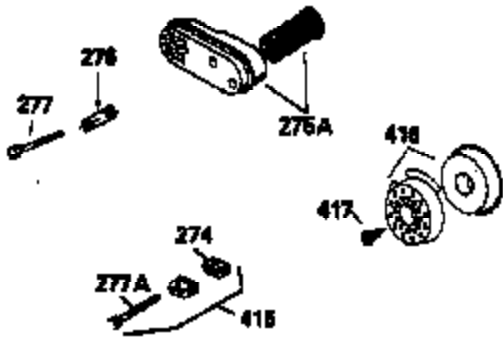

ILLUSTRATION SHOWS TYPICAL PARTS ONLY. ORDER BY PART NUMBER. PARTS NOT LISTED ARE SUPPLIED BY OEM.

VIEW 3 OF 3

Ref #	Part Number	Qty	Description
12A	36558	1	Breather Cover & Tube (Incl. 12B)
19	36281	1	Extension Spring
69	35261	1	* Mounting Flange Gasket
92	650815	1	Belleville Washer
182	6201	2	Screw, 1/4-28 x 7/8"
185	36544	1	Intake Pipe
186	34337	1	Governor Link
191	36559	1	S.E. Brake Bracket (Incl. 195)
223	650451	2	Screw, 1/4-20 x 1"
238	650932	2	Screw, 10-32 x 49/64"
241	35797	1	Air Cleaner Collar
245	35066	1	Air Cleaner Filter
250	35065	1	Air Cleaner Cover
277	650988	2	Screw, 1/4-20 x 2-5/16"
370A	36261	1	Lubrication Decal
416	36085	1	Spark Arrestor Kit (Incl. 417)(Optional)
417	650760	1	Screw, 8-32 x 3/8" (Optional)