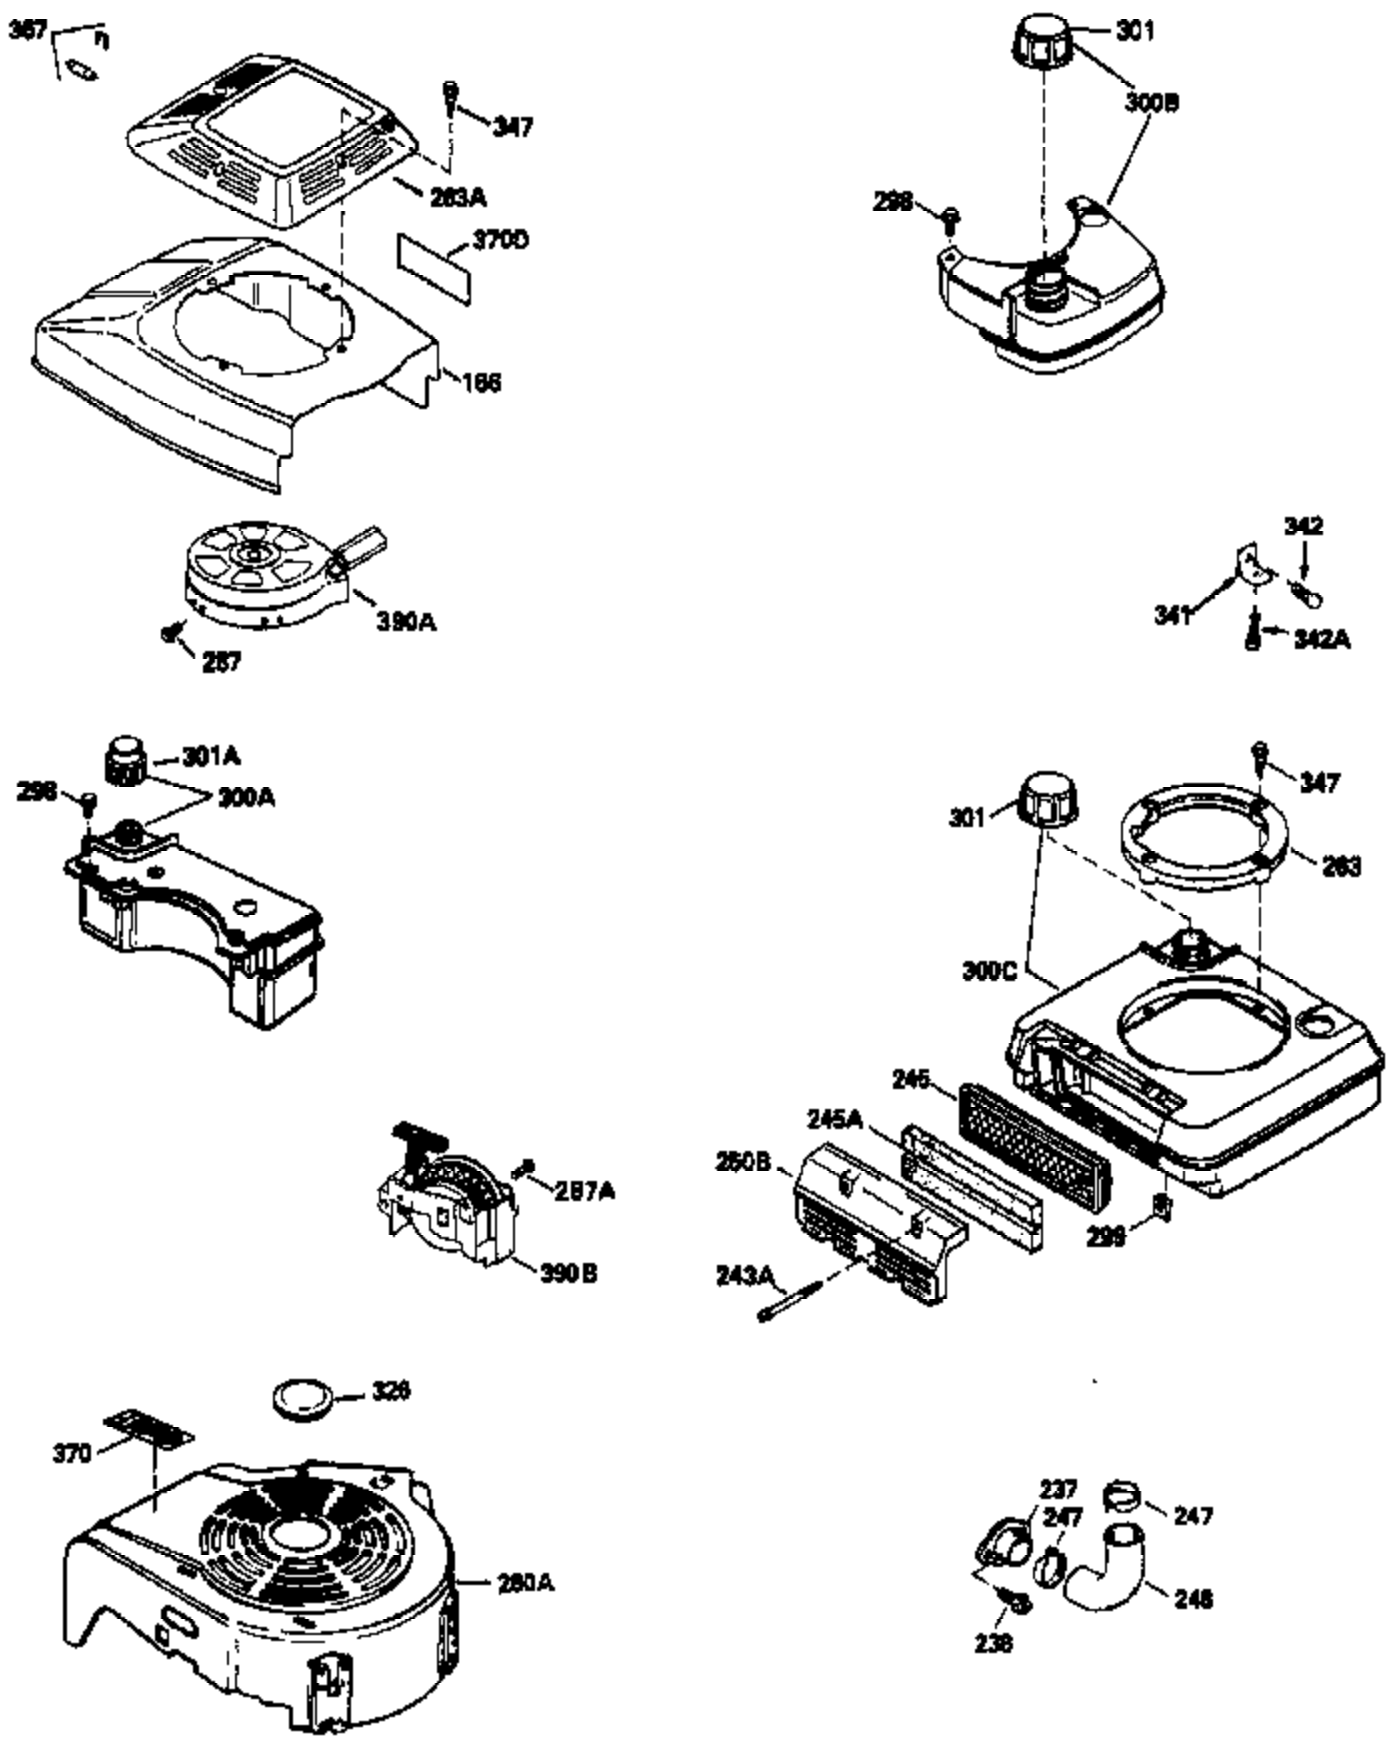

ILLUSTRATION SHOWS TYPICAL PARTS ONLY. ORDER BY PART NUMBER. PARTS NOT LISTED ARE SUPPLIED BY OEM.
VIEW 2 OF 3

Ref #	Part Number	Qty	Description
12A	36558	1	Breather Cover & Tube (Incl. 12B)
92	650815	1	Belleville Washer
166	35827	1	Engine Shroud
191	36559	1	S.E. Brake Bracket (Incl. 195)
238	650932	2	Screw, 10-32 x 49/64"
245	35066	1	Air Cleaner Filter
263A	35821	1	Starter Grill
287	650926	2	Screw, 8-32 x 21/64"
301	36246	1	Fuel Cap
347	650898A	4	Screw, 10-32 x 27/32"
370A	36261	1	Lubrication Decal
390	590702	1	Rewind Starter (NOTE: This engine could have been built with 590739 starter. Refer to the design of the rope pulley strength ribs for part identification. Individual starter parts do not interchange.)