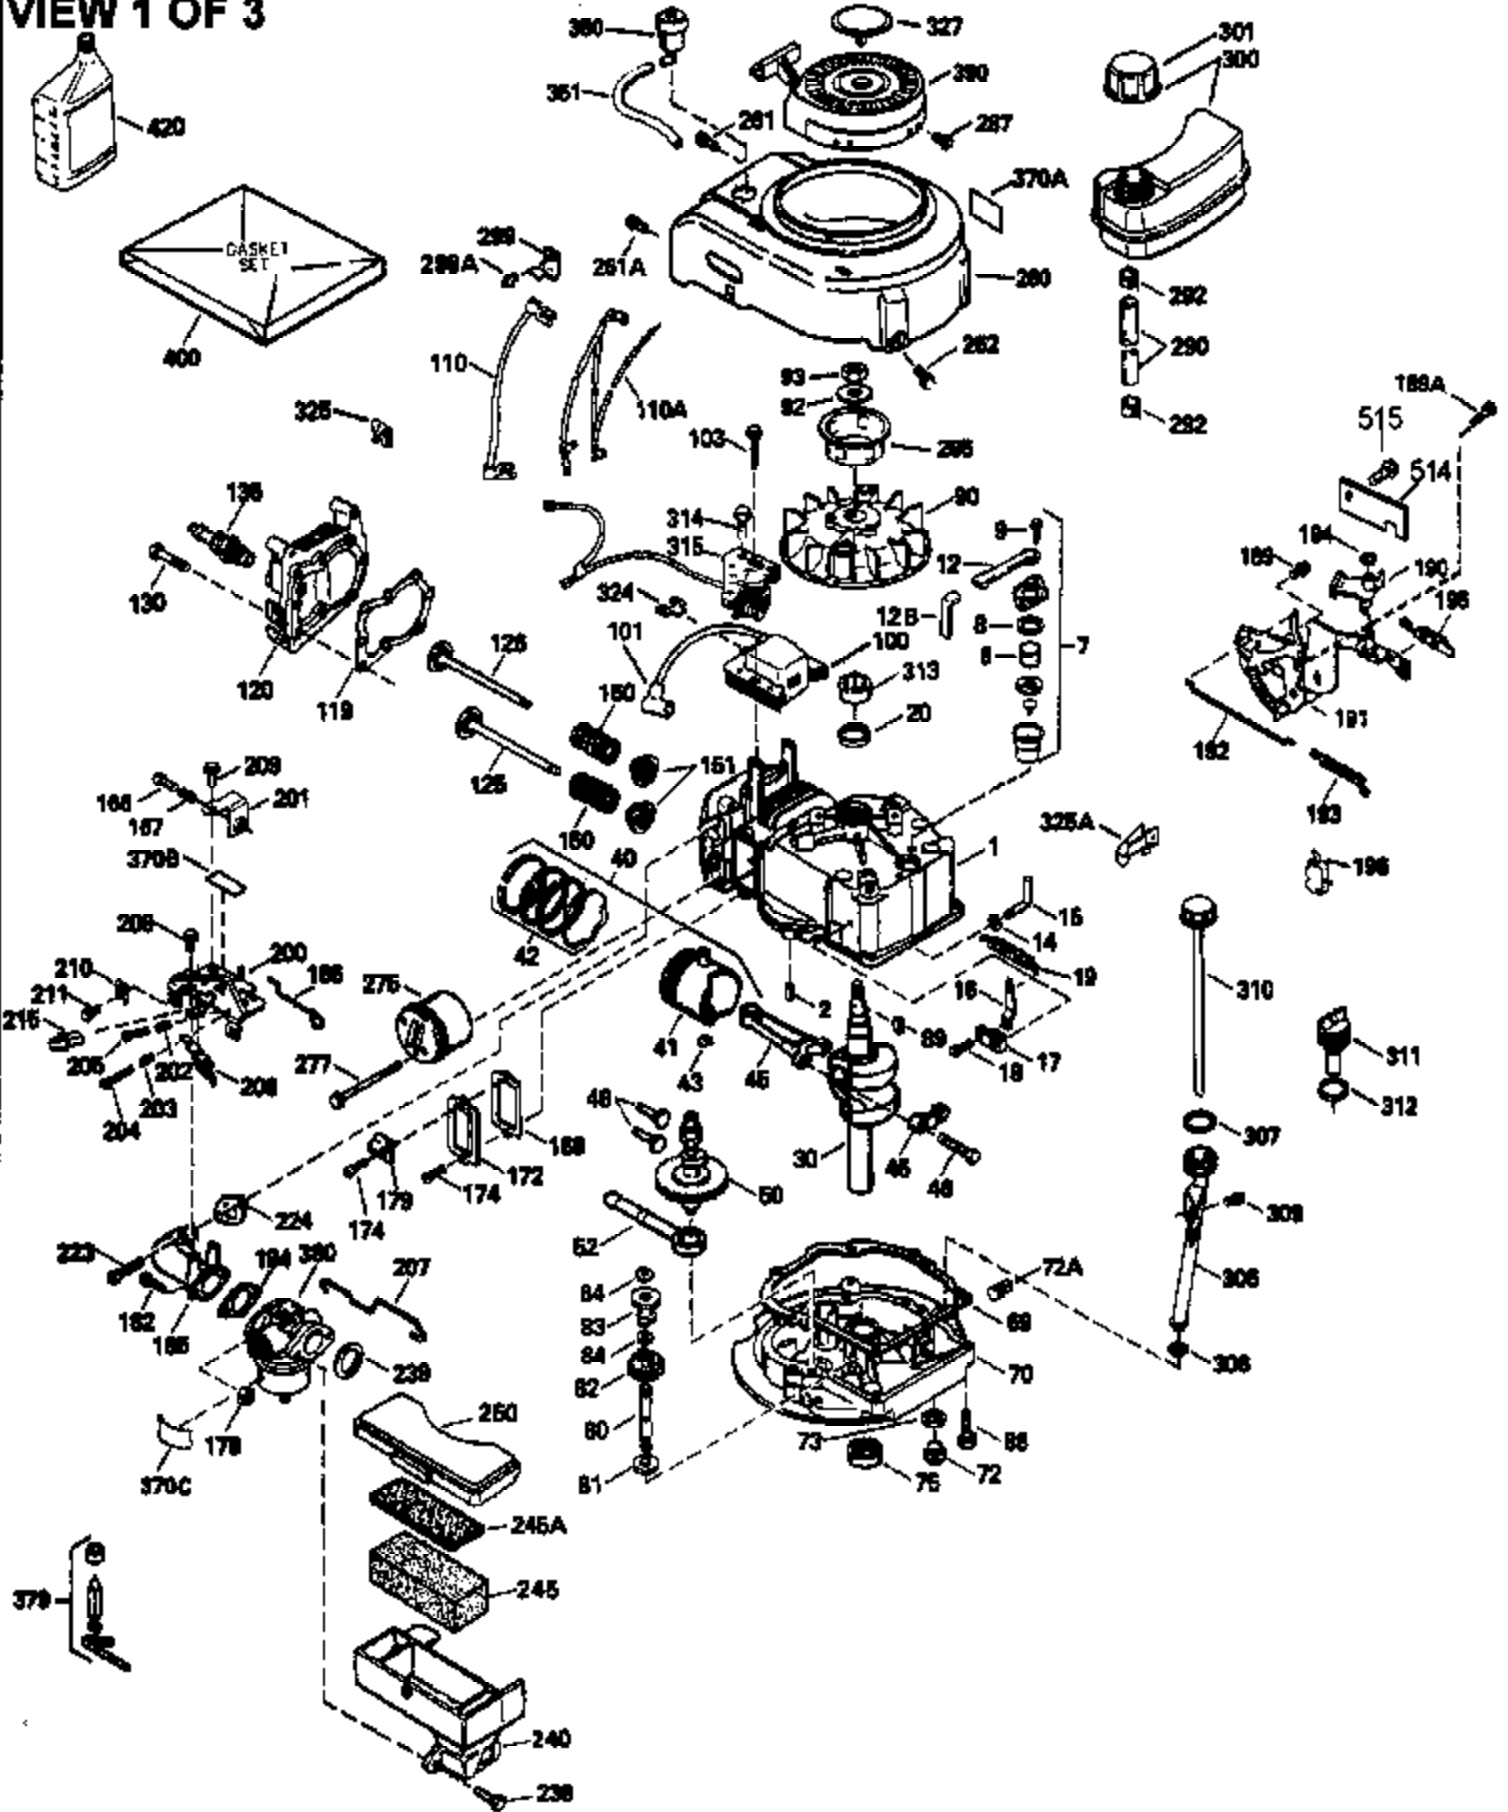

ILLUSTRATION SHOWS TYPICAL PARTS ONLY. ORDER BY PART NUMBER. PARTS NOT LISTED ARE SUPPLIED BY OEM.

VIEW 1 OF 3

Engine Parts List #1

Ref #	Part Number	Qty	Description
1	36478A	1	Cylinder (Incl. 2,7,20 & 125)
2	26727	2	Dowel Pin
6	33734	1	Breather Element
7	36557	1	Breather Body Ass'y. (Incl. 6 & 12A)
12B	34695	1	Breather Tube Elbow
12A	36558	1	Breather Cover & Tube (Incl. 12B)
14	28277	1	Washer
15	30589	1	Governor Rod (Incl. 14)
16	32651	1	Governor Lever
17	31335	1	Governor Lever Clamp
18	650548	1	Screw, 8-32 x 5/16"
19	36281	1	Extension Spring
20	32600	1	Oil Seal
30	35801	1	Crankshaft
40	36073	1	Piston, Pin & Ring Set (Std.)
40	36074	1	Piston, Pin & Ring Set (.010" OS)
40	36075	1	Piston, Pin & Ring Set (.020" OS)
41	36070	1	Piston & Pin Ass'y. (Std.) (Incl. 43)
41	36071	1	Piston & Pin Ass'y. (.010" OS) (Incl. 43)
41	36072	1	Piston & Pin Ass'y. (.020" OS) (Incl. 43)
42	36076	1	Ring Set (Std.)
42	36077	1	Ring Set (.010" OS)
42	36078	1	Ring Set (.020" OS)
43	20381	2	Piston Pin Retaining Ring
45	32875	1	Connecting Rod Ass'y. (Incl. 46)
46	32610A	2	Connecting Rod Bolt
48	27241	2	Valve Lifter
50	35992	1	Camshaft (MCR)
52	29914	1	Oil Pump Ass'y.
69	35261	1	* Mounting Flange Gasket
70	34311D	1	Mounting Flange (Incl. 72 thru 83)
72	30572	1	Oil Drain Plug (Incl. 73)
73	28833	1	Drain Plug Gasket
75	27897	1	Oil Seal
80	30574A	1	Governor Shaft
81	30590A	1	Washer
82	30591	1	Governor Gear Ass'y. (Incl. 81)
83	30588A	1	Governor Spool
86	650488	6	Screw, 1/4-20 x 1-1/4"
89	611004	1	Flywheel Key
90	611109	1	Flywheel
92	650815	1	Belleville Washer
93	650816	1	Flywheel Nut
100	34443A	1	Solid State Ignition
101	610118	1	Spark Plug Cover
103	651007	2	Screw, Torx T-15, 10-24 x 15/16"
110	34961	1	Ground Wire
119	36477	1	* Cylinder Head Gasket
120	36476	1	Cylinder Head
125	36471	1	Exhaust Valve (Std.) (Incl. 151)
125	36472	1	Exhaust Valve (1/32" OS) (Incl. 151)
126	29314B	1	Intake Valve (Std.) (Incl. 151)
126	29315C	1	Intake Valve (1/32" OS) (Incl. 151)
130	6021A	8	Screw, 5/16-18 x 1-1/2"
135	35395	1	Resistor Spark Plug (RJ19LM)
150	35991	2	Valve Spring
151	31673	2	Valve Spring Cap
169	27234A	1	* Valve Cover Gasket