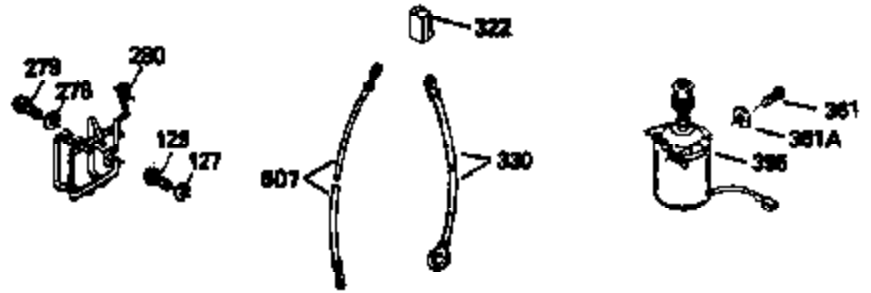

ILLUSTRATION SHOWS TYPICAL PARTS ONLY. ORDER BY PART NUMBER. PARTS NOT LISTED ARE SUPPLIED BY OEM.

VIEW 3 OF 3

Ref #	Part Number	Qty	Description
12A	36558	1	Breather Cover & Tube (Incl. 12B)
19	36281	1	Extension Spring
69	35261	1	* Mounting Flange Gasket
92	650815	1	Belleville Washer
182	6201	2	Screw, 1/4-28 x 7/8"
185	36544	1	Intake Pipe
186	34337	1	Governor Link
191	36559	1	S.E. Brake Bracket (Incl. 195)
223	650451	2	Screw, 1/4-20 x 1"
238	650932	2	Screw, 10-32 x 49/64"
241	35797	1	Air Cleaner Collar
245	35066	1	Air Cleaner Filter
250	35065	1	Air Cleaner Cover
277	650988	2	Screw, 1/4-20 x 2-5/16"
370A	36261	1	Lubrication Decal
416	36085	1	Spark Arrestor Kit (Incl. 417)(Optional)
417	650760	1	Screw, 8-32 x 3/8" (Optional)