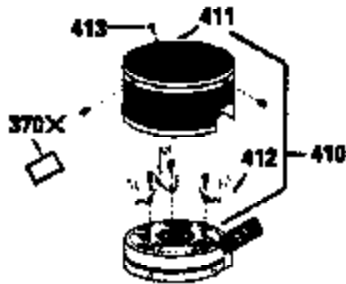

ILLUSTRATION SHOWS TYPICAL PARTS ONLY. ORDER BY PART NUMBER. PARTS NOT LISTED ARE SUPPLIED BY OEM.

VIEW 3 OF 3

Ref #	Part Number	Qty	Description
12A	36558	1	Breather Cover & Tube (Incl. 12B)
19	36281	1	Extension Spring
69	35261	1	* Mounting Flange Gasket
92	650815	1	Belleville Washer
182	6201	2	Screw, 1/4-28 x 7/8"
185	36544	1	Intake Pipe
186	34337	1	Governor Link
191	36559	1	S.E. Brake Bracket (Incl. 195)
223	650451	2	Screw, 1/4-20 x 1"
238	650932	2	Screw, 10-32 x 49/64"
241	35797	1	Air Cleaner Collar
245	35066	1	Air Cleaner Filter
250	35065	1	Air Cleaner Cover
277	650988	2	Screw, 1/4-20 x 2-5/16"
370A	36261	1	Lubrication Decal
416	36085	1	Spark Arrestor Kit (Incl. 417)(Optional)
417	650760	1	Screw, 8-32 x 3/8" (Optional)