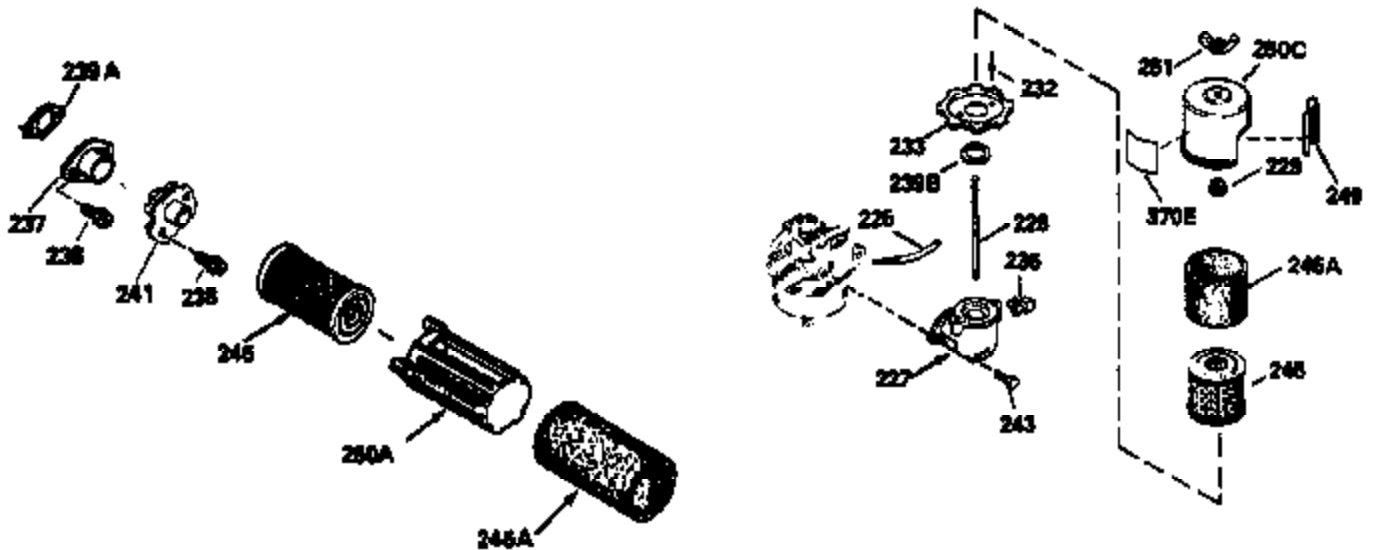

ILLUSTRATION SHOWS TYPICAL PARTS ONLY. ORDER BY PART NUMBER. PARTS NOT LISTED ARE SUPPLIED BY OEM.

VIEW 3 OF 3

Ref #	Part Number	Qty	Description
12A	36558	1	Breather Cover & Tube (Incl. 12B)
19	36281	1	Extension Spring
69	35261	1	* Mounting Flange Gasket
92	650815	1	Belleville Washer
182	6201	2	Screw, 1/4-28 x 7/8"
185	36544	1	Intake Pipe
186	34337	1	Governor Link
191	36559	1	S.E. Brake Bracket (Incl. 195)
223	650451	2	Screw, 1/4-20 x 1"
238	650932	2	Screw, 10-32 x 49/64"
241	35797	1	Air Cleaner Collar
245	35066	1	Air Cleaner Filter
250	35065	1	Air Cleaner Cover
277	650988	2	Screw, 1/4-20 x 2-5/16"
370A	36261	1	Lubrication Decal
416	36085	1	Spark Arrestor Kit (Incl. 417)(Optional)
417	650760	1	Screw, 8-32 x 3/8" (Optional)