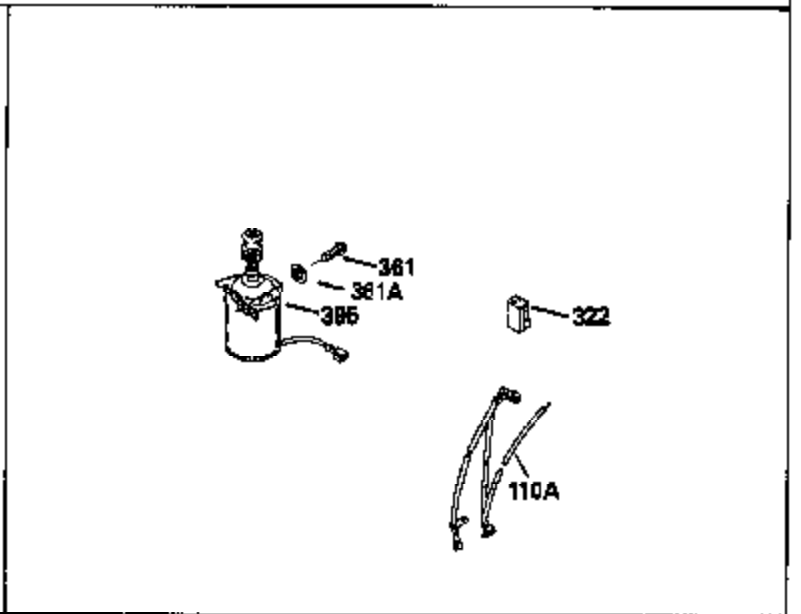

Ref #	Part Number	Qty	Description
12B	34695	1	Breather Tube Elbow
110C	34961	1	Ground Wire
166	35827	1	Engine Shroud
189	650831	2	Screw, 1/4-20 x 1/2"
190	35831	1	Brake Lever
191	35039B	1	S.E. Brake Bracket (Incl. 195)
194	32309	1	Retaining Ring
195	610973	1	Terminal
263A	35821	1	Starter Grill
275B	391020	1	Spark Arrestor Muffler (Optional)(Incl. 277A)
276	33753	1	Locking Plate (Optional)
277A	650795	2	Screw, 1/4-20 x 2-1/4"
277	650988	2	Screw, 1/4-20 x 2-13/64"
322	35013	1	Connector Body
361	650831	2	Screw, 1/4-20 x 1/2"
395	35707	1	Electric Starter Motor (12 Volt)