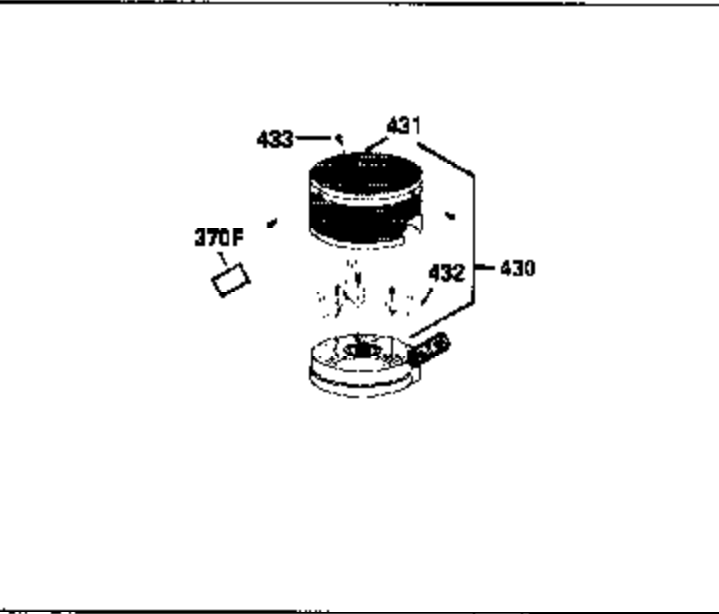

Ref #	Part Number	Qty	Description
12B	34695	1	Breather Tube Elbow
110C	34961	1	Ground Wire
166	35827	1	Engine Shroud
189	650831	2	Screw, 1/4-20 x 1/2"
190	35831	1	Brake Lever
191	35039B	1	S.E. Brake Bracket (Incl. 195)
194	32309	1	Retaining Ring
195	610973	1	Terminal
263A	35821	1	Starter Grill
275B	391020	1	Spark Arrestor Muffler (Optional)(Incl. 277A)
276	33753	1	Locking Plate (Optional)
277A	650795	2	Screw, 1/4-20 x 2-1/4"
277	650988	2	Screw, 1/4-20 x 2-13/64"
322	35013	1	Connector Body
361	650831	2	Screw, 1/4-20 x 1/2"
395	35707	1	Electric Starter Motor (12 Volt)