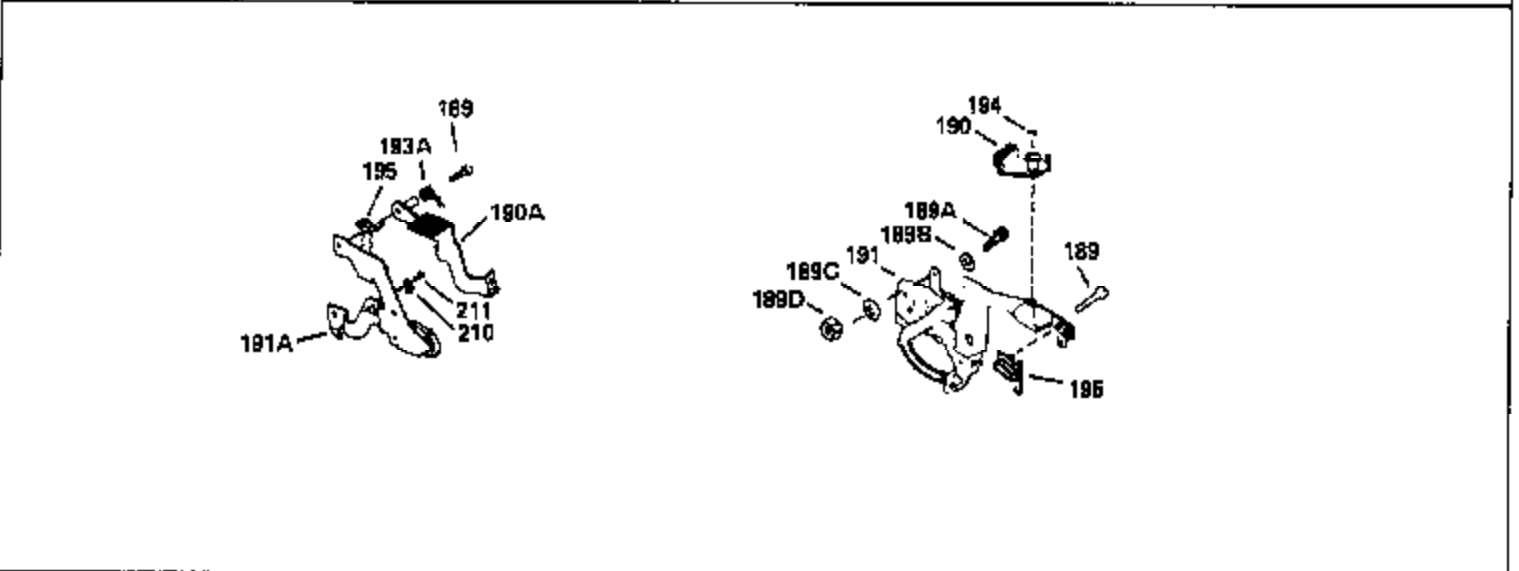

Ref #	Part Number	Qty	Description
12B	34695	1	Breather Tube Elbow
110C	34961	1	Ground Wire
166	35827	1	Engine Shroud
189	650831	2	Screw, 1/4-20 x 1/2"
190	35831	1	Brake Lever
191	35039B	1	S.E. Brake Bracket (Incl. 195)
194	32309	1	Retaining Ring
195	610973	1	Terminal
263A	35821	1	Starter Grill
275B	391020	1	Spark Arrestor Muffler (Optional)(Incl. 277A)
276	33753	1	Locking Plate (Optional)
277A	650795	2	Screw, 1/4-20 x 2-1/4"
277	650988	2	Screw, 1/4-20 x 2-13/64"
322	35013	1	Connector Body
361	650831	2	Screw, 1/4-20 x 1/2"
395	35707	1	Electric Starter Motor (12 Volt)