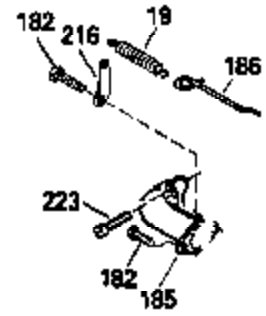

Ref #	Part Number	Qty	Description
12B	34695	1	Breather Tube Elbow
19	36281	1	Extension Spring
69	35261	1	* Mounting Flange Gasket
110C	34961	1	Ground Wire
166	35827	1	Engine Shroud
182	6201	2	Screw, 1/4-28 x 7/8"
185	31384A	1	Intake Pipe (Incl. 224)
186	34337	1	Governor Link
209	30200	2	Screw, 10-24 x 9/16"
223	650451	2	Screw, 1/4-20 x 1"
238	650932	2	Screw, 10-32 x 49/64"
241	35797	1	Air Cleaner Collar
245	35066	1	Air Cleaner Filter
250	35065	1	Air Cleaner Cover
263A	35821	1	Starter Grill