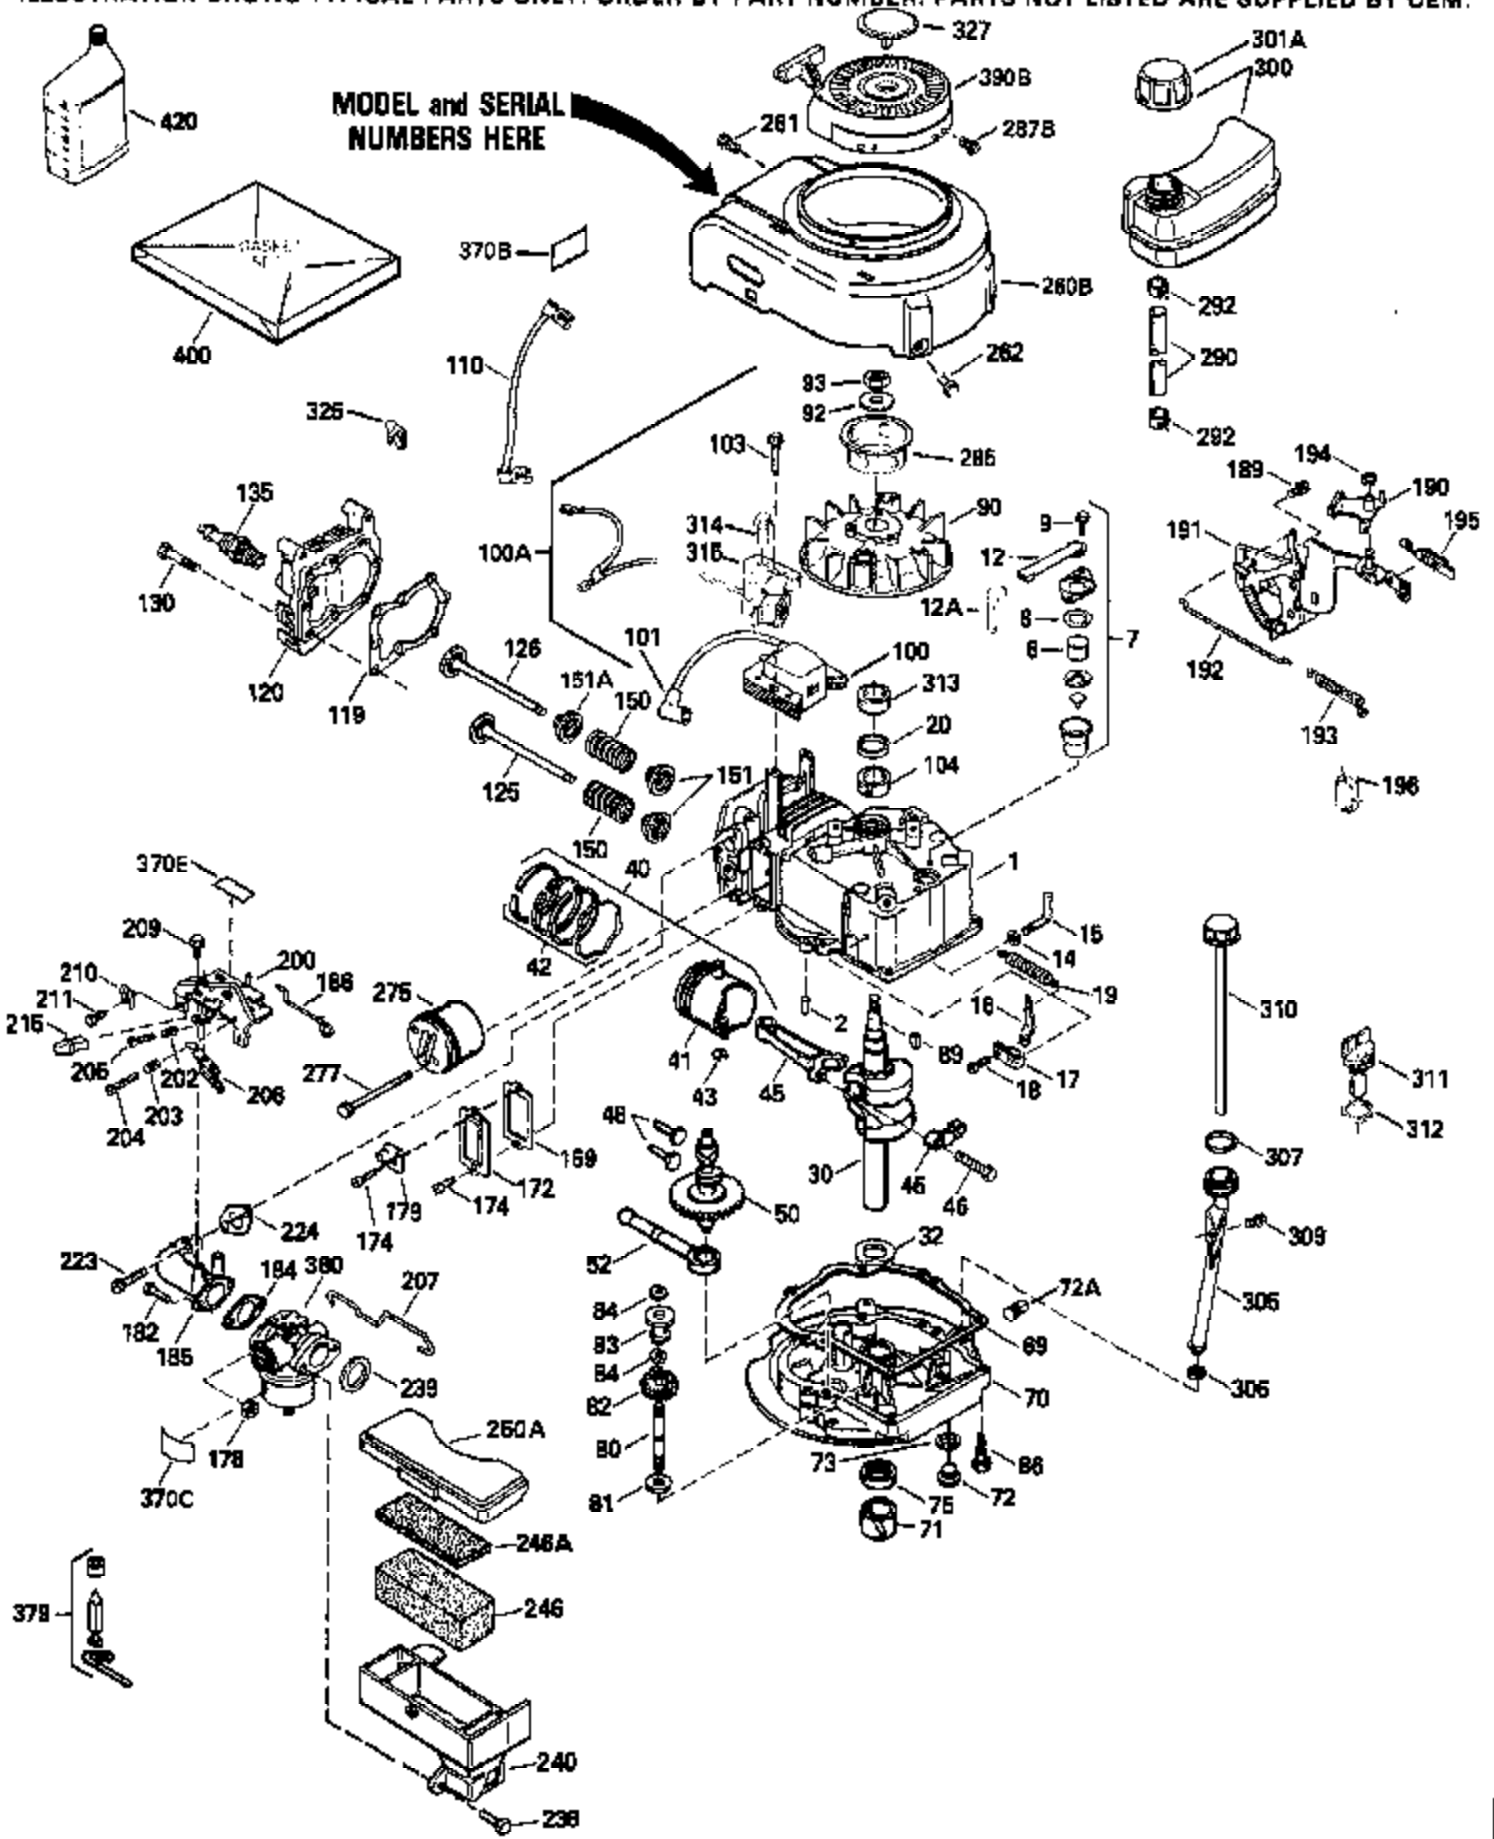

ILLUSTRATION SHOWS TYPICAL PARTS ONLY. ORDER BY PART NUMBER. PARTS NOT LISTED ARE SUPPLIED BY OEM.

MODEL and SERIAL
NUMBERS HERE

Engine Parts List #1

Ref #	Part Number	Qty	Description
	1 36478	1	Cylinder (Incl. 2 & 20)
	2 26727	2	Dowel Pin
	6 33734	1	Breather Element
	7 34214A	1	Breather Ass'y. (Incl.6,8,9,12,12B)
	8 33735	1	* Breather Gasket
	9 30200	2	Screw, 10-24 x 9/16"
12B	34695	1	Breather Tube Elbow
	12 33886	1	Breather Tube
	14 28277	1	Washer
	15 30589	1	Governor Rod (Incl. 14)
	16 31383A	1	Governor Lever
	17 31335	1	Governor Lever Clamp
	18 650548	1	Screw, 8-32 x 5/16"
	19 36281	1	Extension Spring
	20 32600	1	Oil Seal
	30 35801	1	Crankshaft
	40 36073	1	Piston, Pin & Ring Set (Std.)
	40 36074	1	Piston, Pin & Ring Set (.010" OS)
	40 36075	1	Piston, Pin & Ring Set (.020" OS)
	41 36070	1	Piston & Pin Ass'y. (Std.) (Incl. 43)
	41 36071	1	Piston & Pin Ass'y. (.010" OS) (Incl. 43)
	41 36072	1	Piston & Pin Ass'y. (.020" OS) (Incl. 43)
	42 36076	1	Ring Set (Std.)
	42 36077	1	Ring Set (.010" OS)
	42 36078	1	Ring Set (.020" OS)
	43 20381	2	Piston Pin Retaining Ring
	45 32875	1	Connecting Rod Ass'y. (Incl. 46)
	46 32610A	2	Connecting Rod Bolt
	48 27241	2	Valve Lifter
	50 35992	1	Camshaft (MCR)
	52 29914	1	Oil Pump Ass'y.
	69 35261	1	* Mounting Flange Gasket
	70 34311D	1	Mounting Flange (Incl. 72 thru 83)
	72 30572	1	Oil Drain Plug
	73 28833	1	Drain Plug Gasket
	75 27897	1	Oil Seal
	80 30574A	1	Governor Shaft
	81 30590A	1	Washer
	82 30591	1	Governor Gear Ass'y. (Incl. 81)
	83 30588A	1	Governor Spool
	86 650488	6	Screw, 1/4-20 x 1-1/4"
	89 611004	1	Flywheel Key
	90 611150	1	Flywheel
	92 650815	1	Belleville Washer
	93 650816	1	Flywheel Nut
	100 34443A	1	Solid State Ignition
	101 610118	1	Spark Plug Cover
	103 650814	2	Screw, Torx T-15 10-24 x 1"
110C	34961	1	Ground Wire
	110 34970	1	Ground Wire
	119 36477	1	* Cylinder Head Gasket
	120 36476	1	Cylinder Head
	125 36471	1	Exhaust Valve (Std.) (Incl. 151)
	125 36472	1	Exhaust Valve (1/32" OS) (Incl. 151)
	126 29314B	1	Intake Valve (Std.) (Incl. 151)
	126 29315C	1	Intake Valve (1/32" OS) (Incl. 151)
	130 6021A	8	Screw, 5/16-18 x 1-1/2"
	135 35395	1	Resistor Spark Plug (RJ19LM)