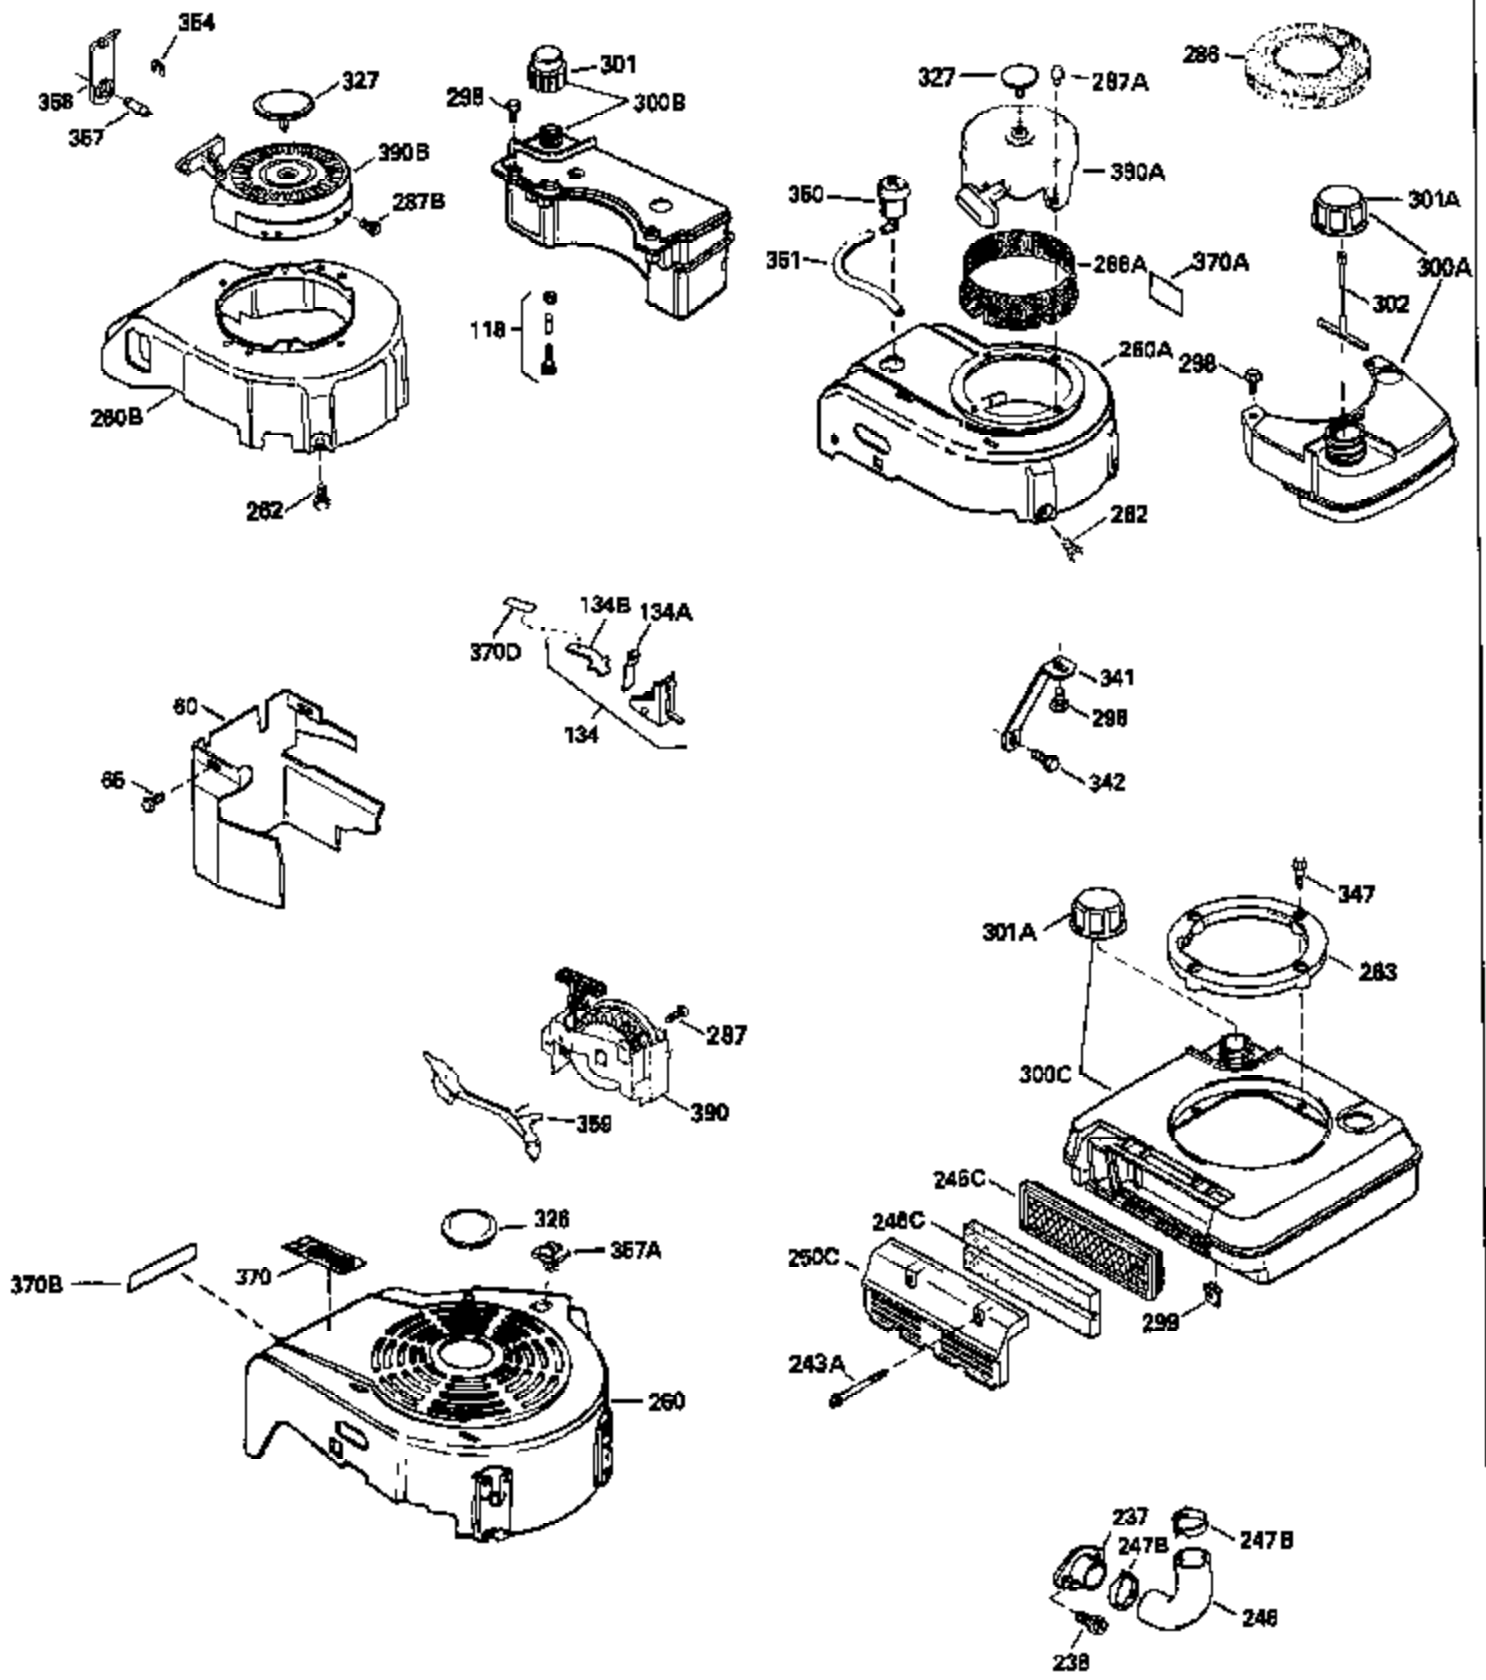

ILLUSTRATION SHOWS TYPICAL PARTS ONLY. ORDER BY PART NUMBER. PARTS NOT LISTED ARE SUPPLIED BY OEM.

Ref #	Part Number	Qty	Description
12B	34695	1	Breather Tube Elbow
110C	34961	1	Ground Wire
166	35827	1	Engine Shroud
238	650932	2	Screw, 10-32 x 49/64"
260	35826	1	Blower Housing
262	650831	2	Screw, 1/4-20 x 1/2"
263A	35821	1	Starter Grill
287	650926	2	Screw, 8-32 x 21/64"
301	35355	1	Fuel Cap
347	650898	4	Screw, 10-32 x 19/32"
370A	35167	1	Instruction Decal
370	36261	1	Instruction Decal
390	590702	1	Rewind Starter (NOTE: This engine could have been built with 590637 starter. Refer to the design of the air intake louvers for part identification. Individual starter parts do not interchange.)