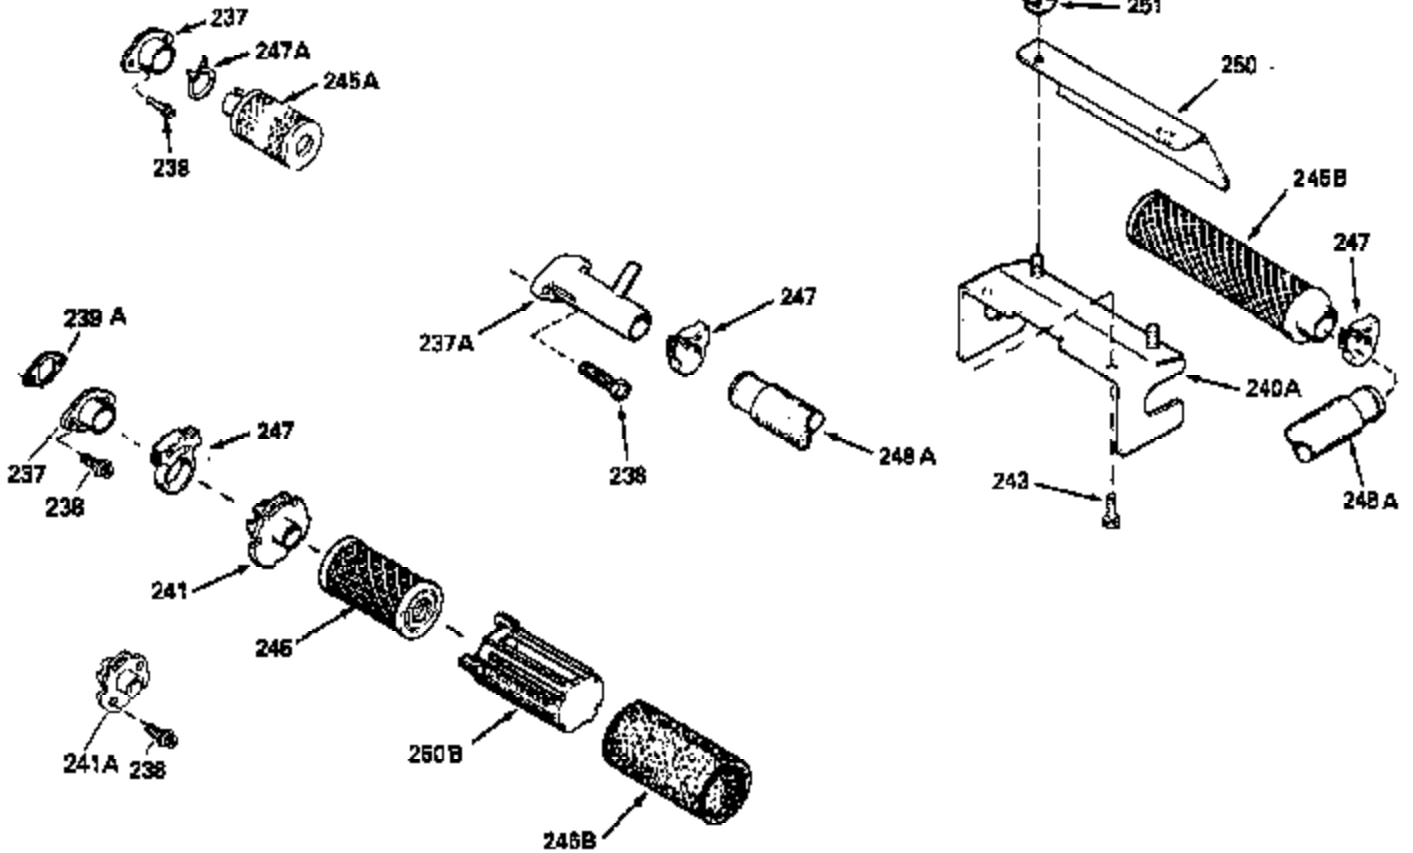

Ref #	Part Number	Qty	Description
12B	34695	1	Breather Tube Elbow
19	36281	1	Extension Spring
69	35261	1	* Mounting Flange Gasket
110C	34961	1	Ground Wire
166	35827	1	Engine Shroud
182	6201	2	Screw, 1/4-28 x 7/8"
185	31384A	1	Intake Pipe (Incl. 224)
186	34337	1	Governor Link
209	30200	2	Screw, 10-24 x 9/16"
223	650451	2	Screw, 1/4-20 x 1"
238	650932	2	Screw, 10-32 x 49/64"
241	35797	1	Air Cleaner Collar
245	35066	1	Air Cleaner Filter
250	35065	1	Air Cleaner Cover
263A	35821	1	Starter Grill