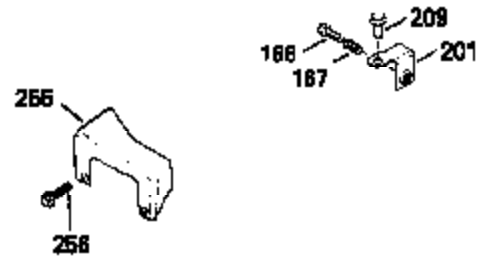

Ref #	Part Number	Qty	Description
12B	34695	1	Breather Tube Elbow
19	36281	1	Extension Spring
69	35261	1	* Mounting Flange Gasket
110C	34961	1	Ground Wire
166	35827	1	Engine Shroud
182	6201	2	Screw, 1/4-28 x 7/8"
185	31384A	1	Intake Pipe (Incl. 224)
186	34337	1	Governor Link
209	30200	2	Screw, 10-24 x 9/16"
223	650451	2	Screw, 1/4-20 x 1"
238	650932	2	Screw, 10-32 x 49/64"
241	35797	1	Air Cleaner Collar
245	35066	1	Air Cleaner Filter
250	35065	1	Air Cleaner Cover
263A	35821	1	Starter Grill