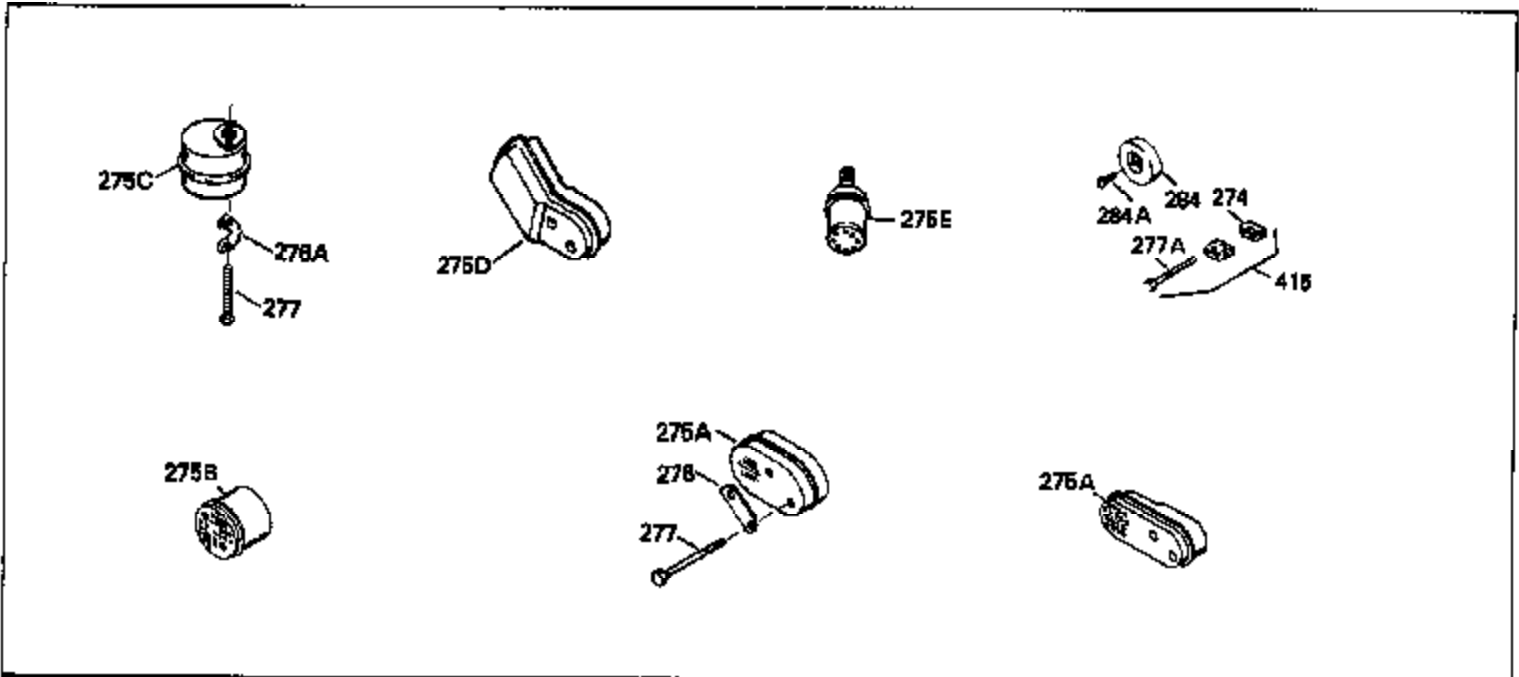

Ref #	Part Number	Qty	Description
12B	34695	1	Breather Tube Elbow
110C	34961	1	Ground Wire
166	35827	1	Engine Shroud
189	650831	2	Screw, 1/4-20 x 1/2"
190	35831	1	Brake Lever
191	35039B	1	S.E. Brake Bracket (Incl. 195)
194	32309	1	Retaining Ring
195	610973	1	Terminal
263A	35821	1	Starter Grill
275B	391020	1	Spark Arrestor Muffler (Optional)(Incl. 277A)
276	33753	1	Locking Plate (Optional)
277A	650795	2	Screw, 1/4-20 x 2-1/4"
277	650988	2	Screw, 1/4-20 x 2-13/64"
322	35013	1	Connector Body
361	650831	2	Screw, 1/4-20 x 1/2"
395	35707	1	Electric Starter Motor (12 Volt)