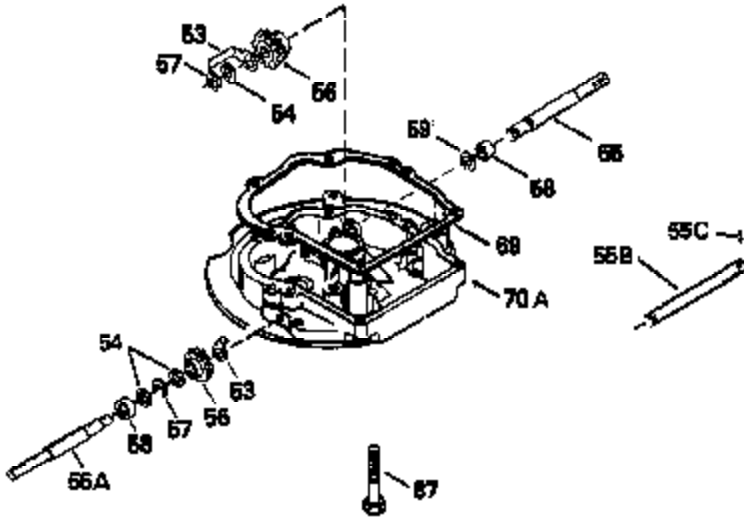

Ref #	Part Number	Qty	Description
12B	34695	1	Breather Tube Elbow
19	36281	1	Extension Spring
69	35261	1	* Mounting Flange Gasket
110C	34961	1	Ground Wire
166	35827	1	Engine Shroud
182	6201	2	Screw, 1/4-28 x 7/8"
185	31384A	1	Intake Pipe (Incl. 224)
186	34337	1	Governor Link
209	30200	2	Screw, 10-24 x 9/16"
223	650451	2	Screw, 1/4-20 x 1"
238	650932	2	Screw, 10-32 x 49/64"
241	35797	1	Air Cleaner Collar
245	35066	1	Air Cleaner Filter
250	35065	1	Air Cleaner Cover
263A	35821	1	Starter Grill