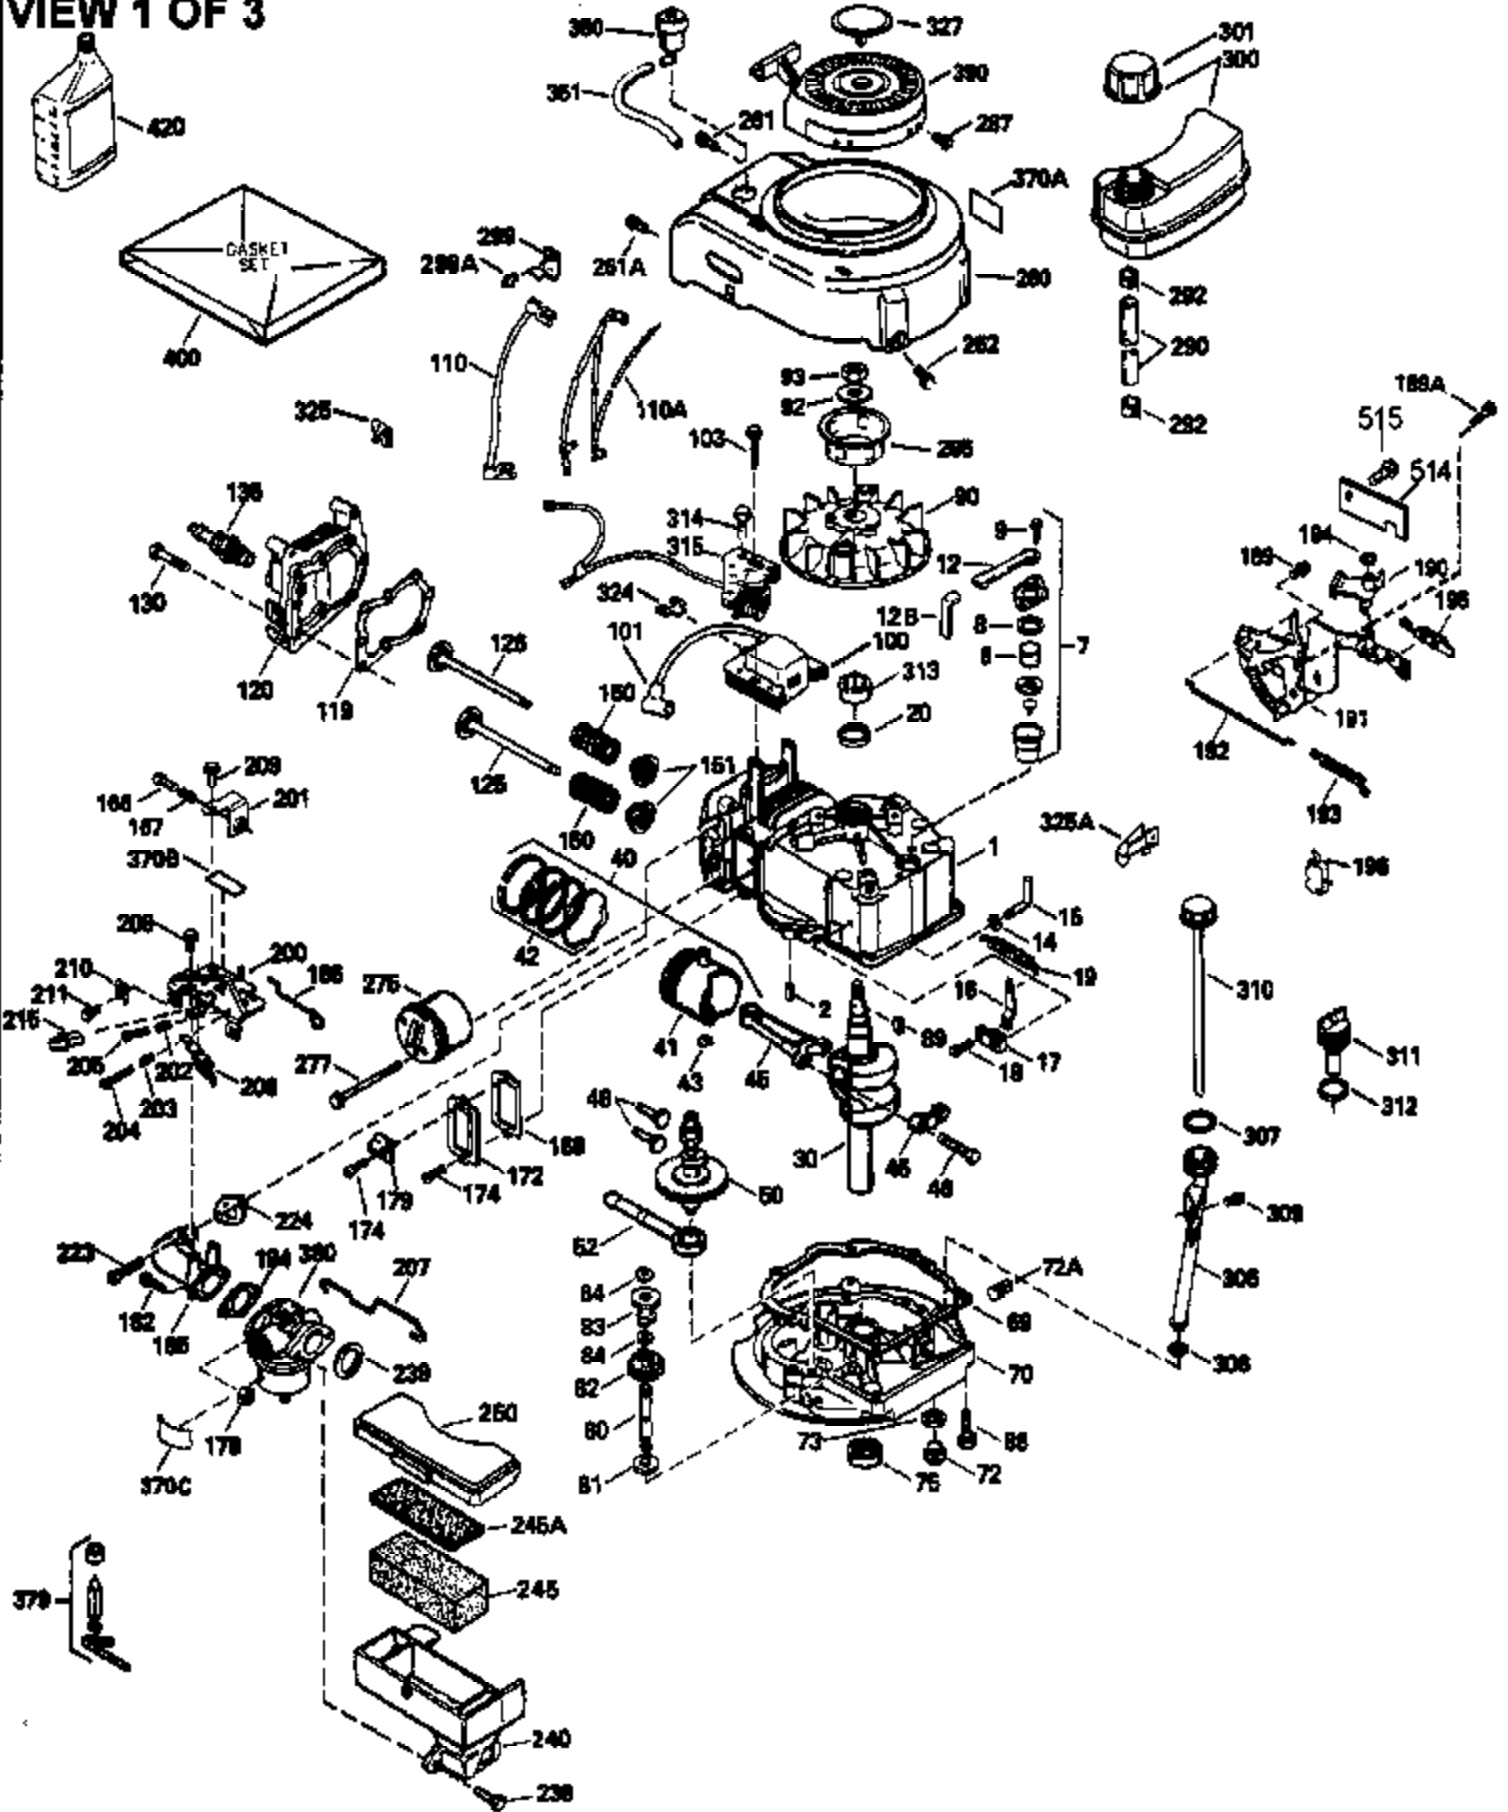

ILLUSTRATION SHOWS TYPICAL PARTS ONLY. ORDER BY PART NUMBER. PARTS NOT LISTED ARE SUPPLIED BY OEM.

VIEW 1 OF 3

Engine Parts List #1

Ref #	Part Number	Qty	Description
1	36478	1	Cylinder (Incl. 2 & 20)
2	26727	2	Dowel Pin
6	33734	1	Breather Element
7	34214A	1	Breather Ass'y. (Incl. 6,8,9,12,12B)
8	33735	1	* Breather Gasket
9	30200	2	Screw, 10-24 x 9/16"
12	33886	1	Breather Tube
12B	34695	1	Breather Tube Elbow
14	28277	1	Washer
15	30589	1	Governor Rod (Incl. 14)
16	31383A	1	Governor Lever
17	31335	1	Governor Lever Clamp
18	650548	1	Screw, 8-32 x 5/16"
19	36281	1	Extension Spring
20	32600	1	Oil Seal
30	35801	1	Crankshaft
40	36073	1	Piston, Pin & Ring Set (Std.)
40	36074	1	Piston, Pin & Ring Set (.010" OS)
40	36075	1	Piston, Pin & Ring Set (.020" OS)
41	36070	1	Piston & Pin Ass'y. (Std.) (Incl. 43)
41	36071	1	Piston & Pin Ass'y. (.010" OS) (Incl. 43)
41	36072	1	Piston & Pin Ass'y. (.020" OS) (Incl. 43)
42	36076	1	Ring Set (Std.)
42	36077	1	Ring Set (.010" OS)
42	36078	1	Ring Set (.020" OS)
43	20381	2	Piston Pin Retaining Ring
45	32875	1	Connecting Rod Ass'y. (Incl. 46)
46	32610A	2	Connecting Rod Bolt
48	27241	2	Valve Lifter
50	35992	1	Camshaft (MCR)
52	29914	1	Oil Pump Ass'y.
69	35261	1	* Mounting Flange Gasket
70	34311D	1	Mounting Flange (Incl. 72 thru 83)
72	30572	1	Oil Drain Plug
73	28833	1	Drain Plug Gasket
75	27897	1	Oil Seal
80	30574A	1	Governor Shaft
81	30590A	1	Washer
82	30591	1	Governor Gear Ass'y. (Incl. 81)
83	30588A	1	Governor Spool
86	650488	6	Screw, 1/4-20 x 1-1/4"
89	611004	1	Flywheel Key
90	611109	1	Flywheel
92	650815	1	Belleville Washer
93	650816	1	Flywheel Nut
100	34443A	1	Solid State Ignition
101	610118	1	Spark Plug Cover
103	650814	2	Screw, Torx T-15, 10-24 x 1"
110	34961	1	Ground Wire
119	36477	1	* Cylinder Head Gasket
120	36476	1	Cylinder Head
125	36471	1	Exhaust Valve (Std.) (Incl. 151)
125	36472	1	Exhaust Valve (1/32" OS) (Incl. 151)
126	29314B	1	Intake Valve (Std.) (Incl. 151)
126	29315C	1	Intake Valve (1/32" OS) (Incl. 151)
130	6021A	8	Screw, 5/16-18 x 1-1/2"
135	35395	1	Resistor Spark Plug (RJ19LM)
150	35991	2	Valve Spring