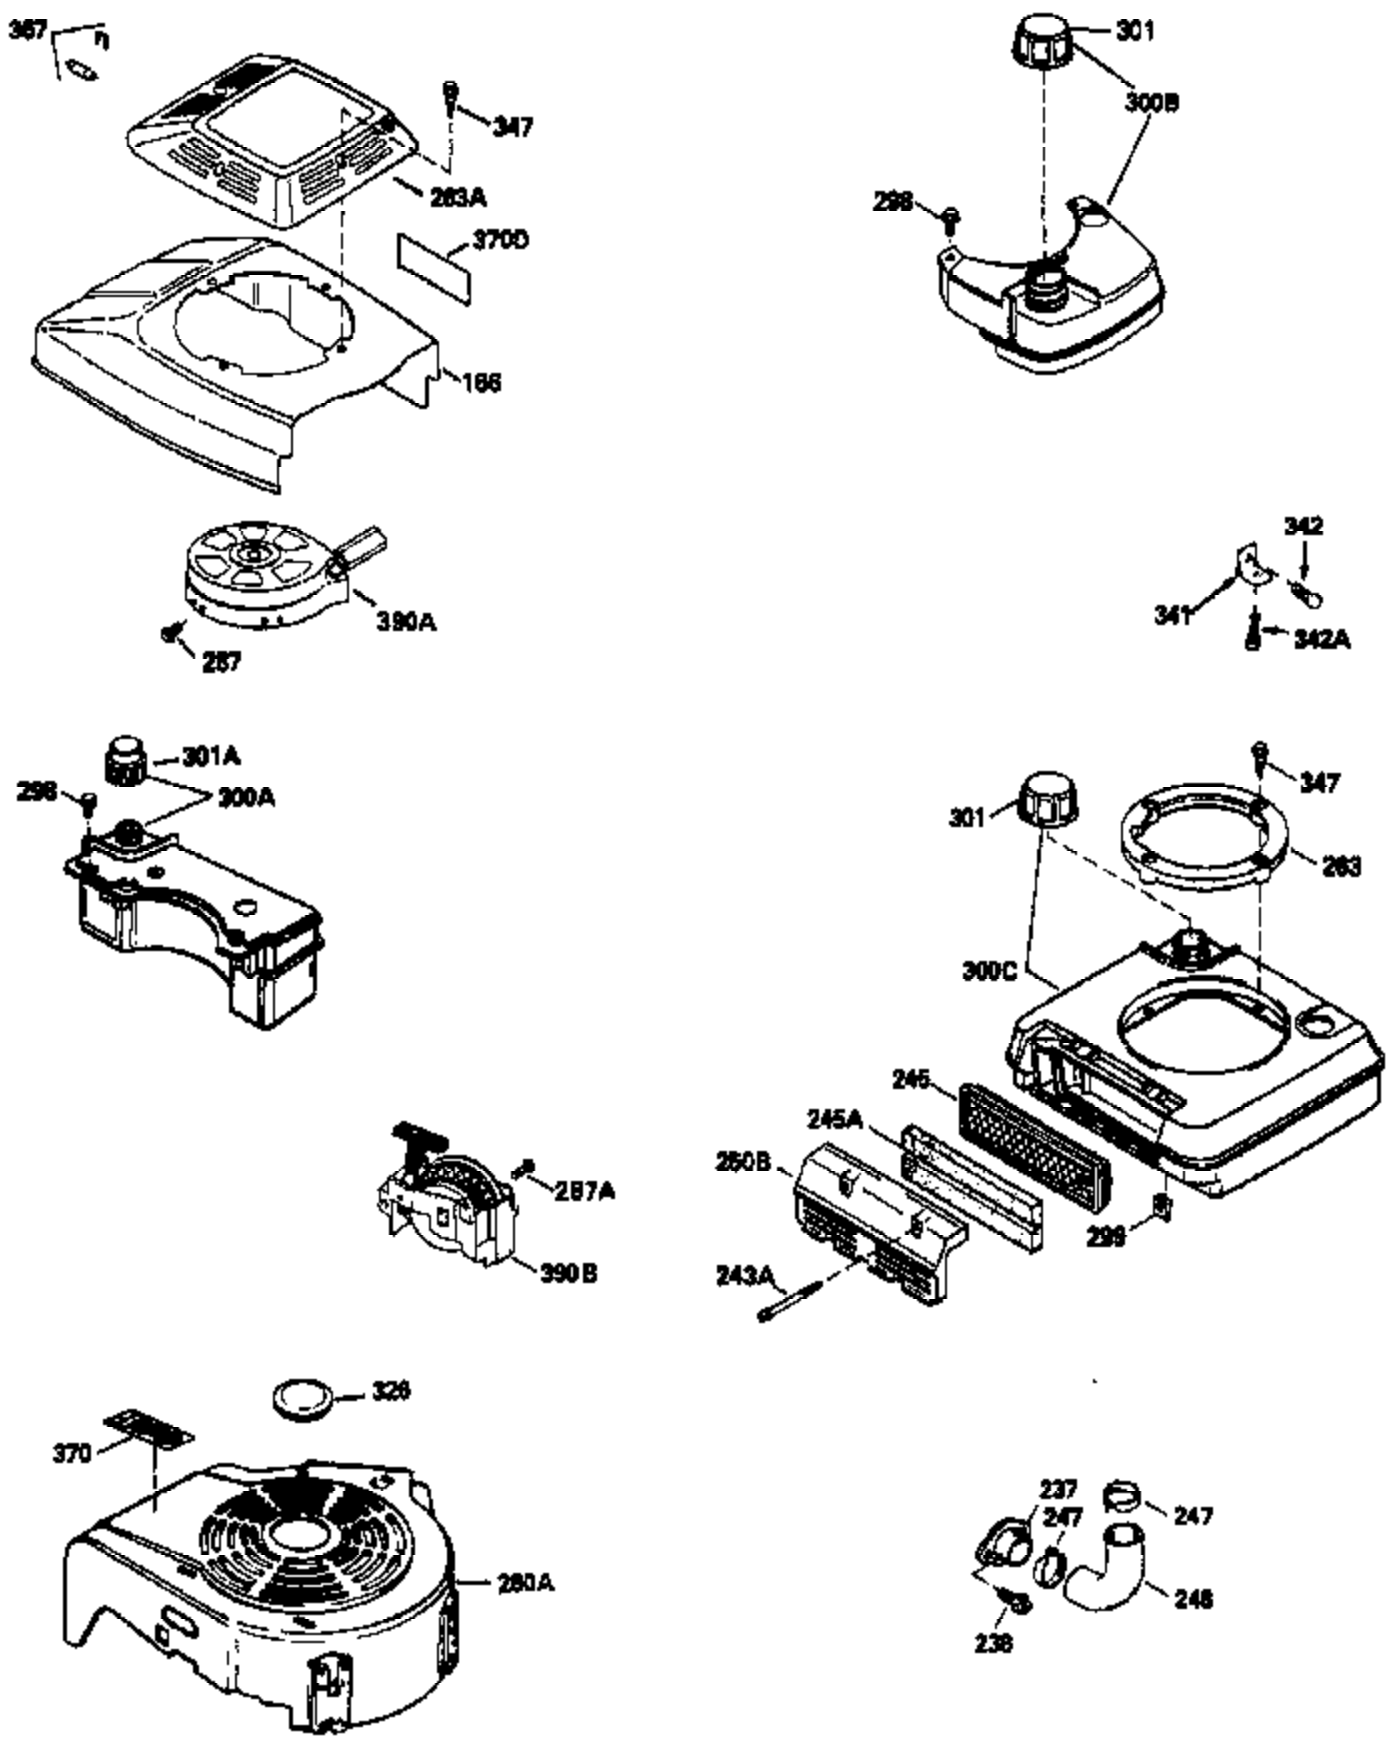

ILLUSTRATION SHOWS TYPICAL PARTS ONLY. ORDER BY PART NUMBER. PARTS NOT LISTED ARE SUPPLIED BY OEM.
VIEW 2 OF 3

Ref #	Part Number	Qty	Description
92	650815	1	Belleville Washer
166	35827	1	Engine Shroud
191	35039B	1	S.E. Brake Bracket (Incl. 195)
238	650932	2	Screw, 10-32 x 49/64"
245	35066	1	Air Cleaner Filter
263A	35821	1	Starter Grill
275B	391020	1	Spark Arrestor Muffler (Optional)(Inc l. 277A)
287	650926	2	Screw, 8-32 x 21/64"
301	35355	1	Fuel Cap
347	650898	4	Screw, 10-32 x 27/32"
370A	35167	1	Instruction Decal
370	36261	1	Instruction Decal
390	590702	1	Rewind Starter (NOTE: This engine could have been built with 590637 starter. Refer to the design of the air intake louvers for part identification. Individual starter parts do not interchange.)