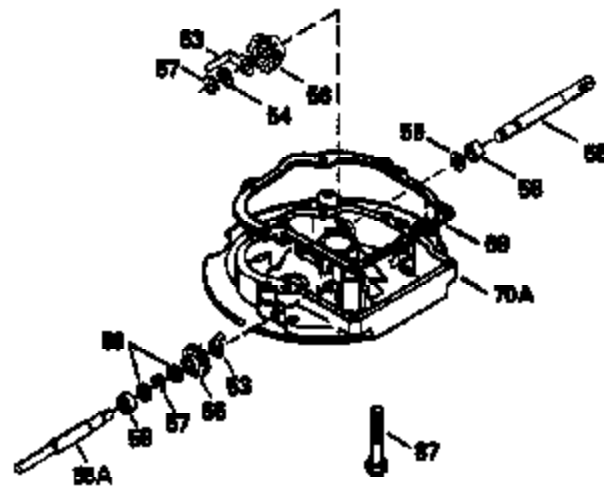

Ref #	Part Number	Qty	Description
92	650815	1	Belleville Washer
166	35827	1	Engine Shroud
191	35039B	1	S.E. Brake Bracket (Incl. 195)
238	650932	2	Screw, 10-32 x 49/64"
245	35066	1	Air Cleaner Filter
263A	35821	1	Starter Grill
275B	391020	1	Spark Arrestor Muffler (Optional)(Inc l. 277A)
287	650926	2	Screw, 8-32 x 21/64"
301	35355	1	Fuel Cap
347	650898	4	Screw, 10-32 x 27/32"
370A	35167	1	Instruction Decal
370	36261	1	Instruction Decal
390	590702	1	Rewind Starter (NOTE: This engine could have been built with 590637 starter. Refer to the design of the air intake louvers for part identification. Individual starter parts do not interchange.)

ILLUSTRATION SHOWS TYPICAL PARTS ONLY. ORDER BY PART NUMBER. PARTS NOT LISTED ARE SUPPLIED BY OEM.

VIEW 3 OF 3