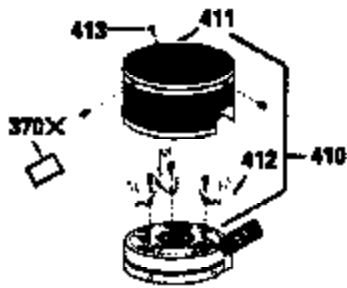

Ref #	Part Number	Qty	Description
92	650815	1	Belleville Washer
166	35827	1	Engine Shroud
191	35039B	1	S.E. Brake Bracket (Incl. 195)
238	650932	2	Screw, 10-32 x 49/64"
245	35066	1	Air Cleaner Filter
263A	35821	1	Starter Grill
275B	391020	1	Spark Arrestor Muffler (Optional)(Inc l. 277A)
287	650926	2	Screw, 8-32 x 21/64"
301	35355	1	Fuel Cap
347	650898	4	Screw, 10-32 x 27/32"
370A	35167	1	Instruction Decal
370	36261	1	Instruction Decal
390	590702	1	Rewind Starter (NOTE: This engine could have been built with 590637 starter. Refer to the design of the air intake louvers for part identification. Individual starter parts do not interchange.)

ILLUSTRATION SHOWS TYPICAL PARTS ONLY. ORDER BY PART NUMBER. PARTS NOT LISTED ARE SUPPLIED BY OEM.

VIEW 3 OF 3