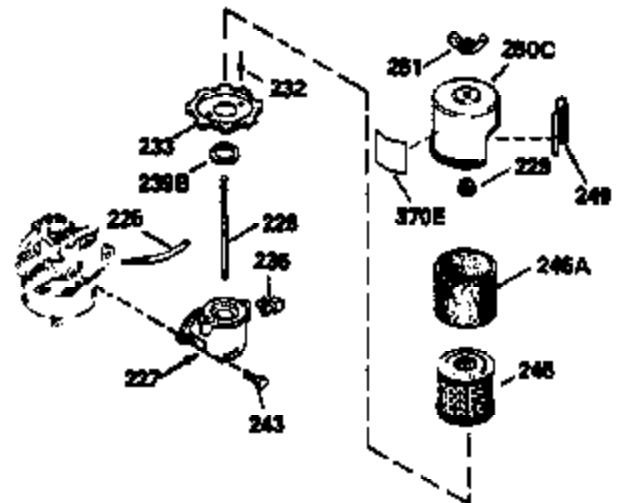

Ref #	Part Number	Qty	Description
92	650815	1	Belleville Washer
166	35827	1	Engine Shroud
191	35039B	1	S.E. Brake Bracket (Incl. 195)
238	650932	2	Screw, 10-32 x 49/64"
245	35066	1	Air Cleaner Filter
263A	35821	1	Starter Grill
275B	391020	1	Spark Arrestor Muffler (Optional)(Inc l. 277A)
287	650926	2	Screw, 8-32 x 21/64"
301	35355	1	Fuel Cap
347	650898	4	Screw, 10-32 x 27/32"
370A	35167	1	Instruction Decal
370	36261	1	Instruction Decal
390	590702	1	Rewind Starter (NOTE: This engine could have been built with 590637 starter. Refer to the design of the air intake louvers for part identification. Individual starter parts do not interchange.)

ILLUSTRATION SHOWS TYPICAL PARTS ONLY. ORDER BY PART NUMBER. PARTS NOT LISTED ARE SUPPLIED BY OEM.

VIEW 3 OF 3