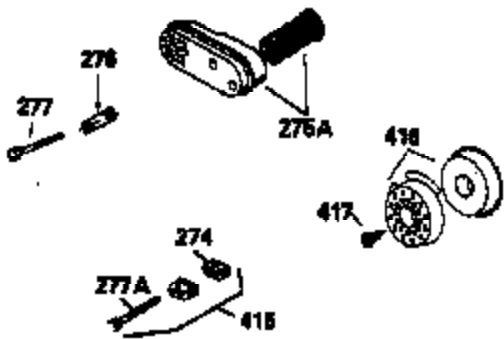

Ref #	Part Number	Qty	Description
92	650815	1	Belleville Washer
166	35827	1	Engine Shroud
191	35039B	1	S.E. Brake Bracket (Incl. 195)
238	650932	2	Screw, 10-32 x 49/64"
245	35066	1	Air Cleaner Filter
263A	35821	1	Starter Grill
275B	391020	1	Spark Arrestor Muffler (Optional)(Inc l. 277A)
287	650926	2	Screw, 8-32 x 21/64"
301	35355	1	Fuel Cap
347	650898	4	Screw, 10-32 x 27/32"
370A	35167	1	Instruction Decal
370	36261	1	Instruction Decal
390	590702	1	Rewind Starter (NOTE: This engine could have been built with 590637 starter. Refer to the design of the air intake louvers for part identification. Individual starter parts do not interchange.)

ILLUSTRATION SHOWS TYPICAL PARTS ONLY. ORDER BY PART NUMBER. PARTS NOT LISTED ARE SUPPLIED BY OEM.

VIEW 3 OF 3