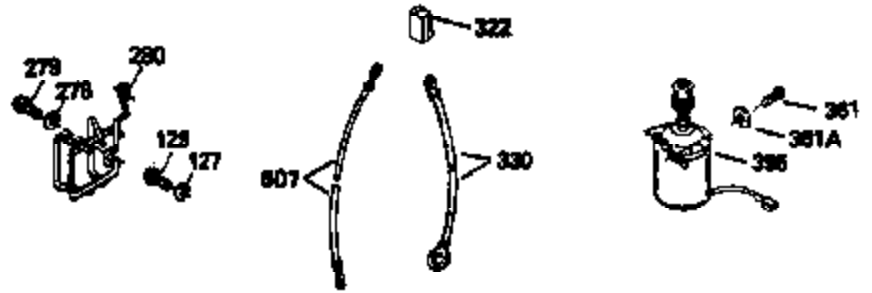

Ref #	Part Number	Qty	Description
92	650815	1	Belleville Washer
166	35827	1	Engine Shroud
191	35039B	1	S.E. Brake Bracket (Incl. 195)
238	650932	2	Screw, 10-32 x 49/64"
245	35066	1	Air Cleaner Filter
263A	35821	1	Starter Grill
275B	391020	1	Spark Arrestor Muffler (Optional)(Inc l. 277A)
287	650926	2	Screw, 8-32 x 21/64"
301	35355	1	Fuel Cap
347	650898	4	Screw, 10-32 x 27/32"
370A	35167	1	Instruction Decal
370	36261	1	Instruction Decal
390	590702	1	Rewind Starter (NOTE: This engine could have been built with 590637 starter. Refer to the design of the air intake louvers for part identification. Individual starter parts do not interchange.)

ILLUSTRATION SHOWS TYPICAL PARTS ONLY. ORDER BY PART NUMBER. PARTS NOT LISTED ARE SUPPLIED BY OEM.

VIEW 3 OF 3