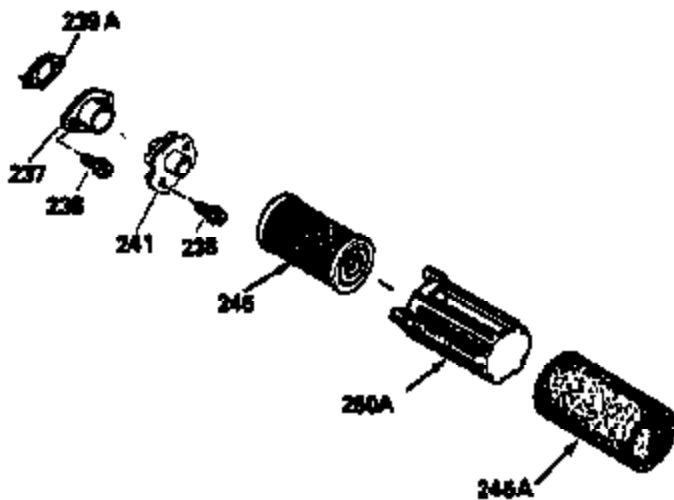

Ref #	Part Number	Qty	Description
92	650815	1	Belleville Washer
166	35827	1	Engine Shroud
191	35039B	1	S.E. Brake Bracket (Incl. 195)
238	650932	2	Screw, 10-32 x 49/64"
245	35066	1	Air Cleaner Filter
263A	35821	1	Starter Grill
275B	391020	1	Spark Arrestor Muffler (Optional)(Inc l. 277A)
287	650926	2	Screw, 8-32 x 21/64"
301	35355	1	Fuel Cap
347	650898	4	Screw, 10-32 x 27/32"
370A	35167	1	Instruction Decal
370	36261	1	Instruction Decal
390	590702	1	Rewind Starter (NOTE: This engine could have been built with 590637 starter. Refer to the design of the air intake louvers for part identification. Individual starter parts do not interchange.)

ILLUSTRATION SHOWS TYPICAL PARTS ONLY. ORDER BY PART NUMBER. PARTS NOT LISTED ARE SUPPLIED BY OEM.

VIEW 3 OF 3