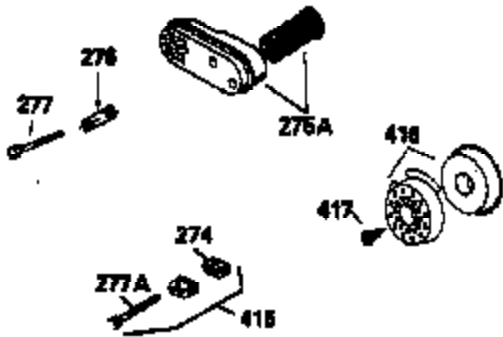

ILLUSTRATION SHOWS TYPICAL PARTS ONLY. ORDER BY PART NUMBER. PARTS NOT LISTED ARE SUPPLIED BY OEM.

VIEW 3 OF 3

Ref #	Part Number	Qty	Description
	RPMHigh		2900 to 3200
	RPMLow		2450 to 2750
19	31361	1	Extension Spring
69	35261	1	* Mounting Flange Gasket
92	650815	1	Belleville Washer
182	6201	2	Screw, 1/4-28 x 7/8"
185	31384A	1	Intake Pipe (Incl. 224)
186	34358	1	Governor Link
191	35039B	1	S.E. Brake Bracket (Incl. 195)
223	650451	2	Screw, 1/4-20 x 1"
238	650932	2	Screw, 10-32 x 49/64"
241	35797	1	Air Cleaner Collar
245	35066	1	Air Cleaner Filter
250	35065	1	Air Cleaner Cover
276	33753	1	Locking Plate
277	650795	2	Screw, 1/4-20 x 2-1/4"