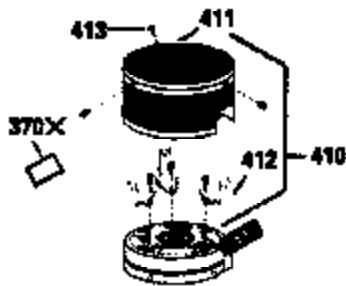

ILLUSTRATION SHOWS TYPICAL PARTS ONLY. ORDER BY PART NUMBER. PARTS NOT LISTED ARE SUPPLIED BY OEM.

VIEW 3 OF 3

Ref #	Part Number	Qty	Description
	RPMHigh		2900 to 3200
	RPMLow		2450 to 2750
19	31361	1	Extension Spring
69	35261	1	* Mounting Flange Gasket
92	650815	1	Belleville Washer
182	6201	2	Screw, 1/4-28 x 7/8"
185	31384A	1	Intake Pipe (Incl. 224)
186	34358	1	Governor Link
191	35039B	1	S.E. Brake Bracket (Incl. 195)
223	650451	2	Screw, 1/4-20 x 1"
238	650932	2	Screw, 10-32 x 49/64"
241	35797	1	Air Cleaner Collar
245	35066	1	Air Cleaner Filter
250	35065	1	Air Cleaner Cover
276	33753	1	Locking Plate
277	650795	2	Screw, 1/4-20 x 2-1/4"