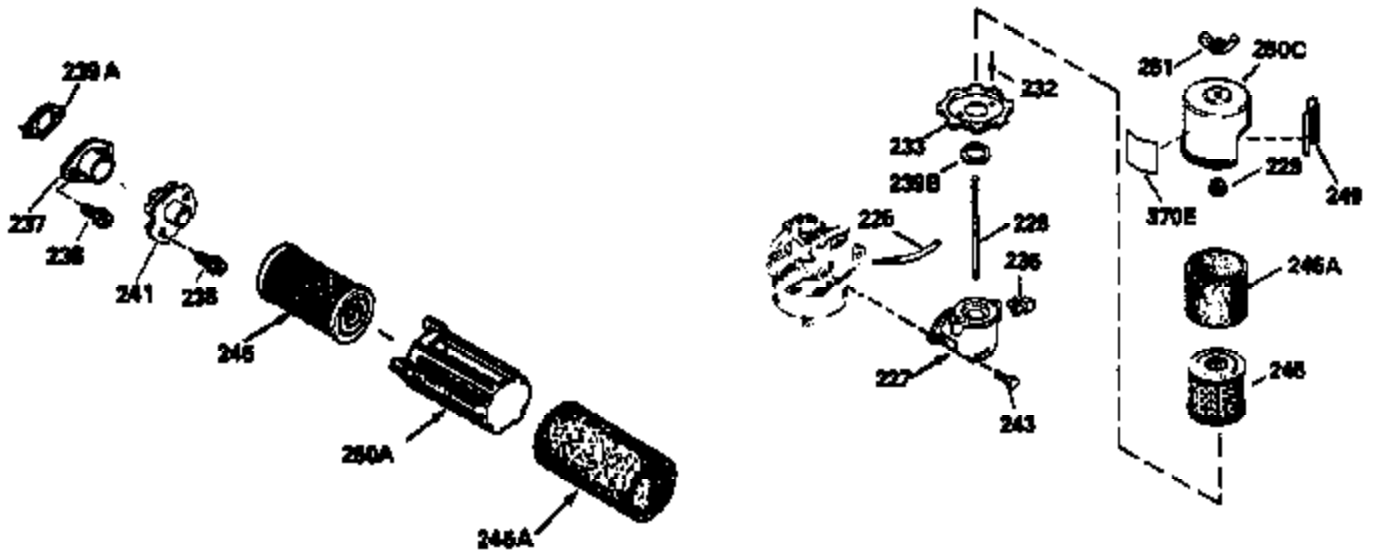

ILLUSTRATION SHOWS TYPICAL PARTS ONLY. ORDER BY PART NUMBER. PARTS NOT LISTED ARE SUPPLIED BY OEM.

VIEW 3 OF 3

Ref #	Part Number	Qty	Description
	RPMHigh		2900 to 3200
	RPMLow		2450 to 2750
19	31361	1	Extension Spring
69	35261	1	* Mounting Flange Gasket
92	650815	1	Belleville Washer
182	6201	2	Screw, 1/4-28 x 7/8"
185	31384A	1	Intake Pipe (Incl. 224)
186	34358	1	Governor Link
191	35039B	1	S.E. Brake Bracket (Incl. 195)
223	650451	2	Screw, 1/4-20 x 1"
238	650932	2	Screw, 10-32 x 49/64"
241	35797	1	Air Cleaner Collar
245	35066	1	Air Cleaner Filter
250	35065	1	Air Cleaner Cover
276	33753	1	Locking Plate
277	650795	2	Screw, 1/4-20 x 2-1/4"