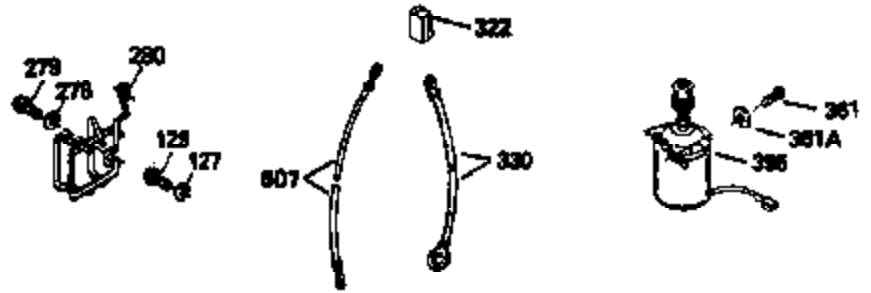

ILLUSTRATION SHOWS TYPICAL PARTS ONLY. ORDER BY PART NUMBER. PARTS NOT LISTED ARE SUPPLIED BY OEM.

VIEW 3 OF 3

Ref #	Part Number	Qty	Description
	RPMHigh		2900 to 3200
	RPMLow		2450 to 2750
19	31361	1	Extension Spring
69	35261	1	* Mounting Flange Gasket
92	650815	1	Belleville Washer
182	6201	2	Screw, 1/4-28 x 7/8"
185	31384A	1	Intake Pipe (Incl. 224)
186	34358	1	Governor Link
191	35039B	1	S.E. Brake Bracket (Incl. 195)
223	650451	2	Screw, 1/4-20 x 1"
238	650932	2	Screw, 10-32 x 49/64"
241	35797	1	Air Cleaner Collar
245	35066	1	Air Cleaner Filter
250	35065	1	Air Cleaner Cover
276	33753	1	Locking Plate
277	650795	2	Screw, 1/4-20 x 2-1/4"