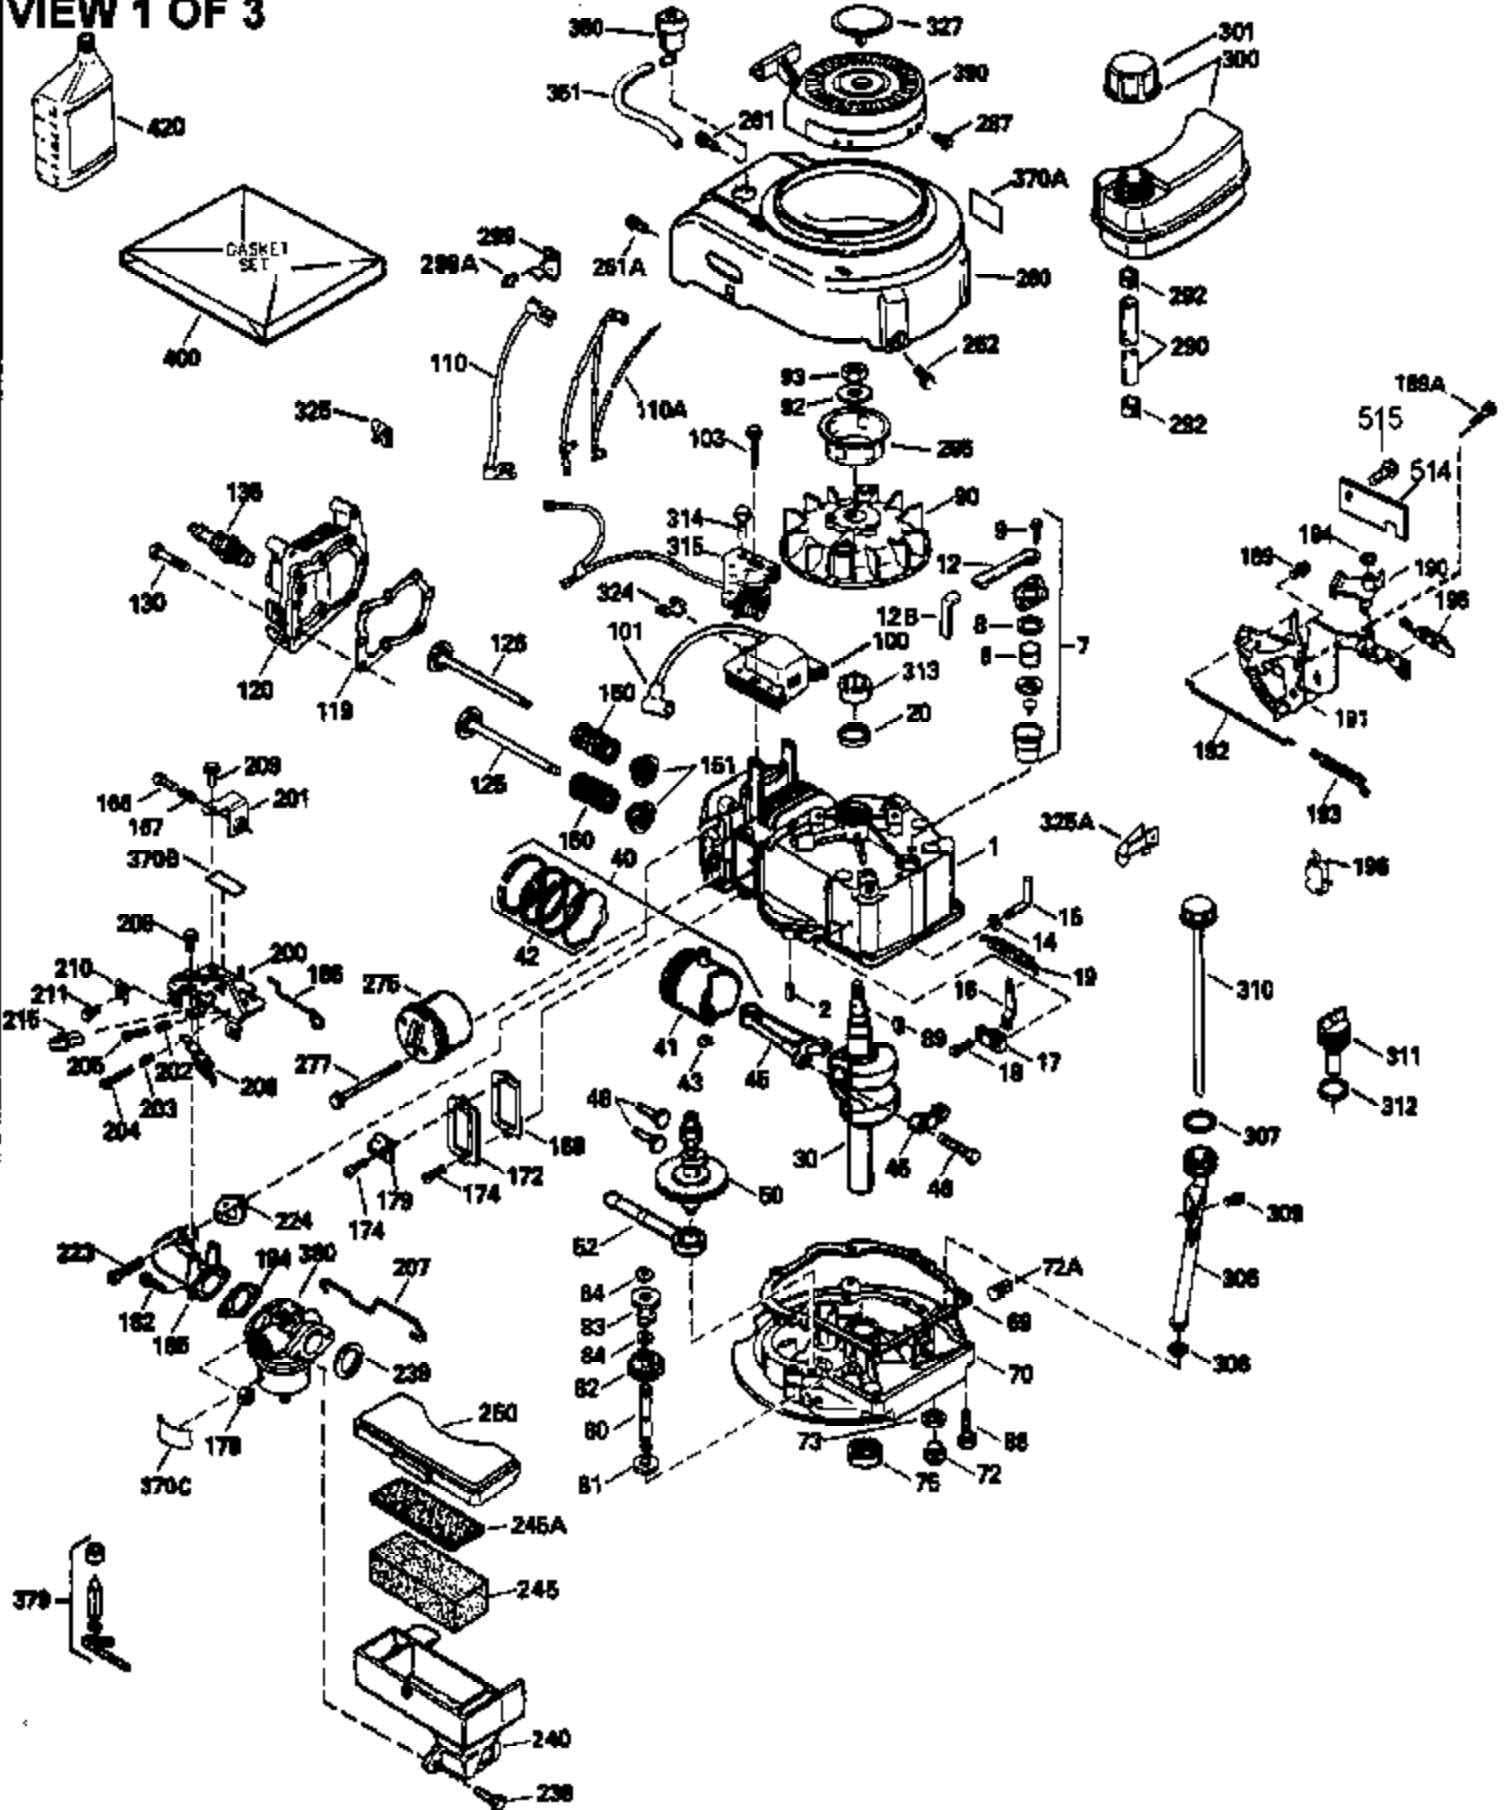

ILLUSTRATION SHOWS TYPICAL PARTS ONLY. ORDER BY PART NUMBER. PARTS NOT LISTED ARE SUPPLIED BY OEM.

VIEW 1 OF 3

Engine Parts List #1

Ref #	Part Number	Qty	Description
	RPMHigh		2900 to 3200
	RPMLow		2450 to 2750
1	33968B	1	Cylinder (Incl. 2 & 20)
2	26727	2	Dowel Pin
6	33734	1	Breather Element
7	34214A	1	Breather Ass'y. (Incl.6,8,9,12 & 12B)
8	33735	1	* Breather Gasket
9	30200	2	Screw, 10-24 x 9/16"
12B	34695	1	Breather Tube Elbow
12	33886	1	Breather Tube
14	28277	1	Washer
15	30589	1	Governor Rod (Incl. 14)
16	31383A	1	Governor Lever
17	31335	1	Governor Lever Clamp
18	650548	1	Screw, 8-32 x 5/16"
19	31361	1	Extension Spring
20	32600	1	Oil Seal
30	35801	1	Crankshaft
40	34535	1	Piston, Pin & Ring Set (Std.)
40	34536	1	Piston, Pin & Ring Set (.010" OS)
40	34537	1	Piston, Pin & Ring Set (.020" OS)
41	33562B	1	Piston & Pin Ass'y. (Std.) (Incl. 43)
41	33563B	1	Piston & Pin Ass'y. (.010" OS) (Incl. 43)
41	33564B	1	Piston & Pin Ass'y. (.020" OS) (Incl. 43)
42	33567	1	Ring Set (Std.)
42	33568	1	Ring Set (.010" OS)
42	33569	1	Ring Set (.020" OS)
43	20381	2	Piston Pin Retaining Ring
45	32875	1	Connecting Rod Ass'y. (Incl. 46)
46	32610A	2	Connecting Rod Bolt
48	27241	2	Valve Lifter
50	33553	1	Camshaft (MCR)
52	29914	1	Oil Pump Ass'y.
69	35261	1	* Mounting Flange Gasket
70	34311D	1	Mounting Flange (Incl. 72, 75 & 80)
72	30572	1	Oil Drain Plug (Incl. 73)
73	28833	1	Drain Plug Gasket
75	27897	1	Oil Seal
80	30574	1	Governor Shaft
81	30590A	1	Washer
82	30591	1	Governor Gear Ass'y. (Incl. 81)
83	30588A	1	Governor Spool
84	29193	2	Retaining Ring
86	650488	6	Screw, 1/4-20 x 1-1/4"
89	611004	1	Flywheel Key
90	611109	1	Flywheel
92	650815	1	Belleville Washer
93	650816	1	Flywheel Nut
100	34443A	1	Solid State Ignition
101	610118	1	Spark Plug Cover
103	650814	2	Screw, Torx T-15, 10-24 x 1"
110	34961	1	Ground Wire
119	33554A	1	* Cylinder Head Gasket
120	34342	1	Cylinder Head
125	29313C	1	Exhaust Valve (Std.) (Incl. 151)
125	29315C	1	Exhaust Valve (1/32" OS) (Incl. 151)
126	29314B	1	Intake Valve (Std.) (Incl. 151)
126	29315C	1	Intake Valve (1/32" OS) (Incl. 151)