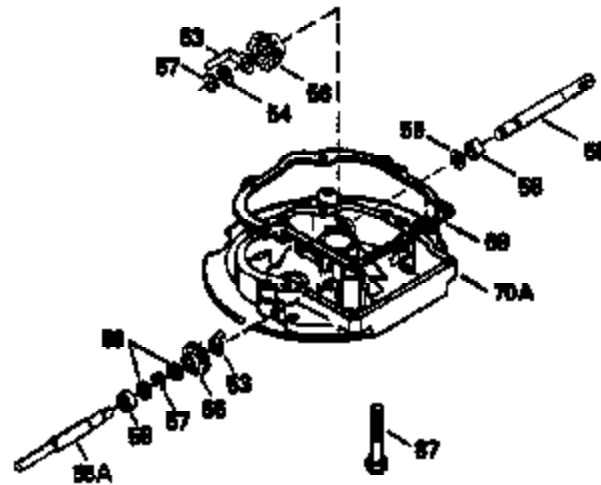

ILLUSTRATION SHOWS TYPICAL PARTS ONLY. ORDER BY PART NUMBER. PARTS NOT LISTED ARE SUPPLIED BY OEM.

VIEW 3 OF 3

Ref #	Part Number	Qty	Description
	RPMHigh		2900 to 3200
	RPMLow		2450 to 2750
19	31361	1	Extension Spring
69	35261	1	* Mounting Flange Gasket
92	650815	1	Belleville Washer
182	6201	2	Screw, 1/4-28 x 7/8"
185	31384A	1	Intake Pipe (Incl. 224)
186	34358	1	Governor Link
191	35039B	1	S.E. Brake Bracket (Incl. 195)
223	650451	2	Screw, 1/4-20 x 1"
238	650932	2	Screw, 10-32 x 49/64"
241	35797	1	Air Cleaner Collar
245	35066	1	Air Cleaner Filter
250	35065	1	Air Cleaner Cover
276	33753	1	Locking Plate
277	650795	2	Screw, 1/4-20 x 2-1/4"