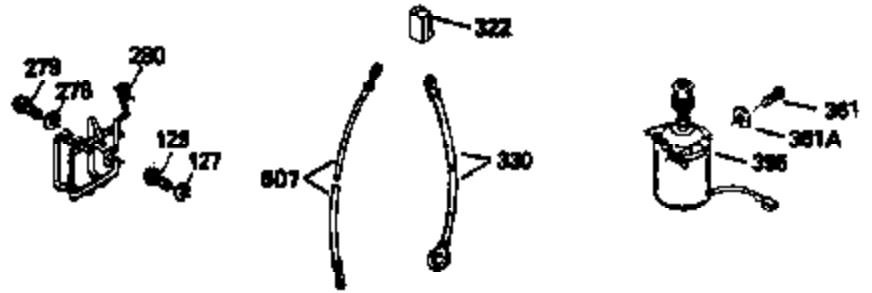

ILLUSTRATION SHOWS TYPICAL PARTS ONLY. ORDER BY PART NUMBER. PARTS NOT LISTED ARE SUPPLIED BY OEM.

VIEW 3 OF 3

Ref #	Part Number	Qty	Description
	RPMHigh		3200 to 3500
	RPMLow		00
19	31361	1	Extension Spring
69	35261	1	* Mounting Flange Gasket
92	650815	1	Belleville Washer
182	6201	2	Screw, 1/4-28 x 7/8"
185	31384A	1	Intake Pipe (Incl. 224)
186	32653	1	Governor Link
191	35039B	1	S.E. Brake Bracket (Incl. 195)
216	33086	1	R.P.M. Adjusting Lever
223	650451	2	Screw, 1/4-20 x 1"
238	650932	2	Screw, 10-32 x 49/64"
241	35797	1	Air Cleaner Collar
245	35066	1	Air Cleaner Filter
250	35065	1	Air Cleaner Cover
276	33753	1	Locking Plate
277	650795	2	Screw, 1/4-20 x 2-1/4"
370A	35977	1	Instruction Decal
416	391022	1	Spark Arrestor Screen (Optional)