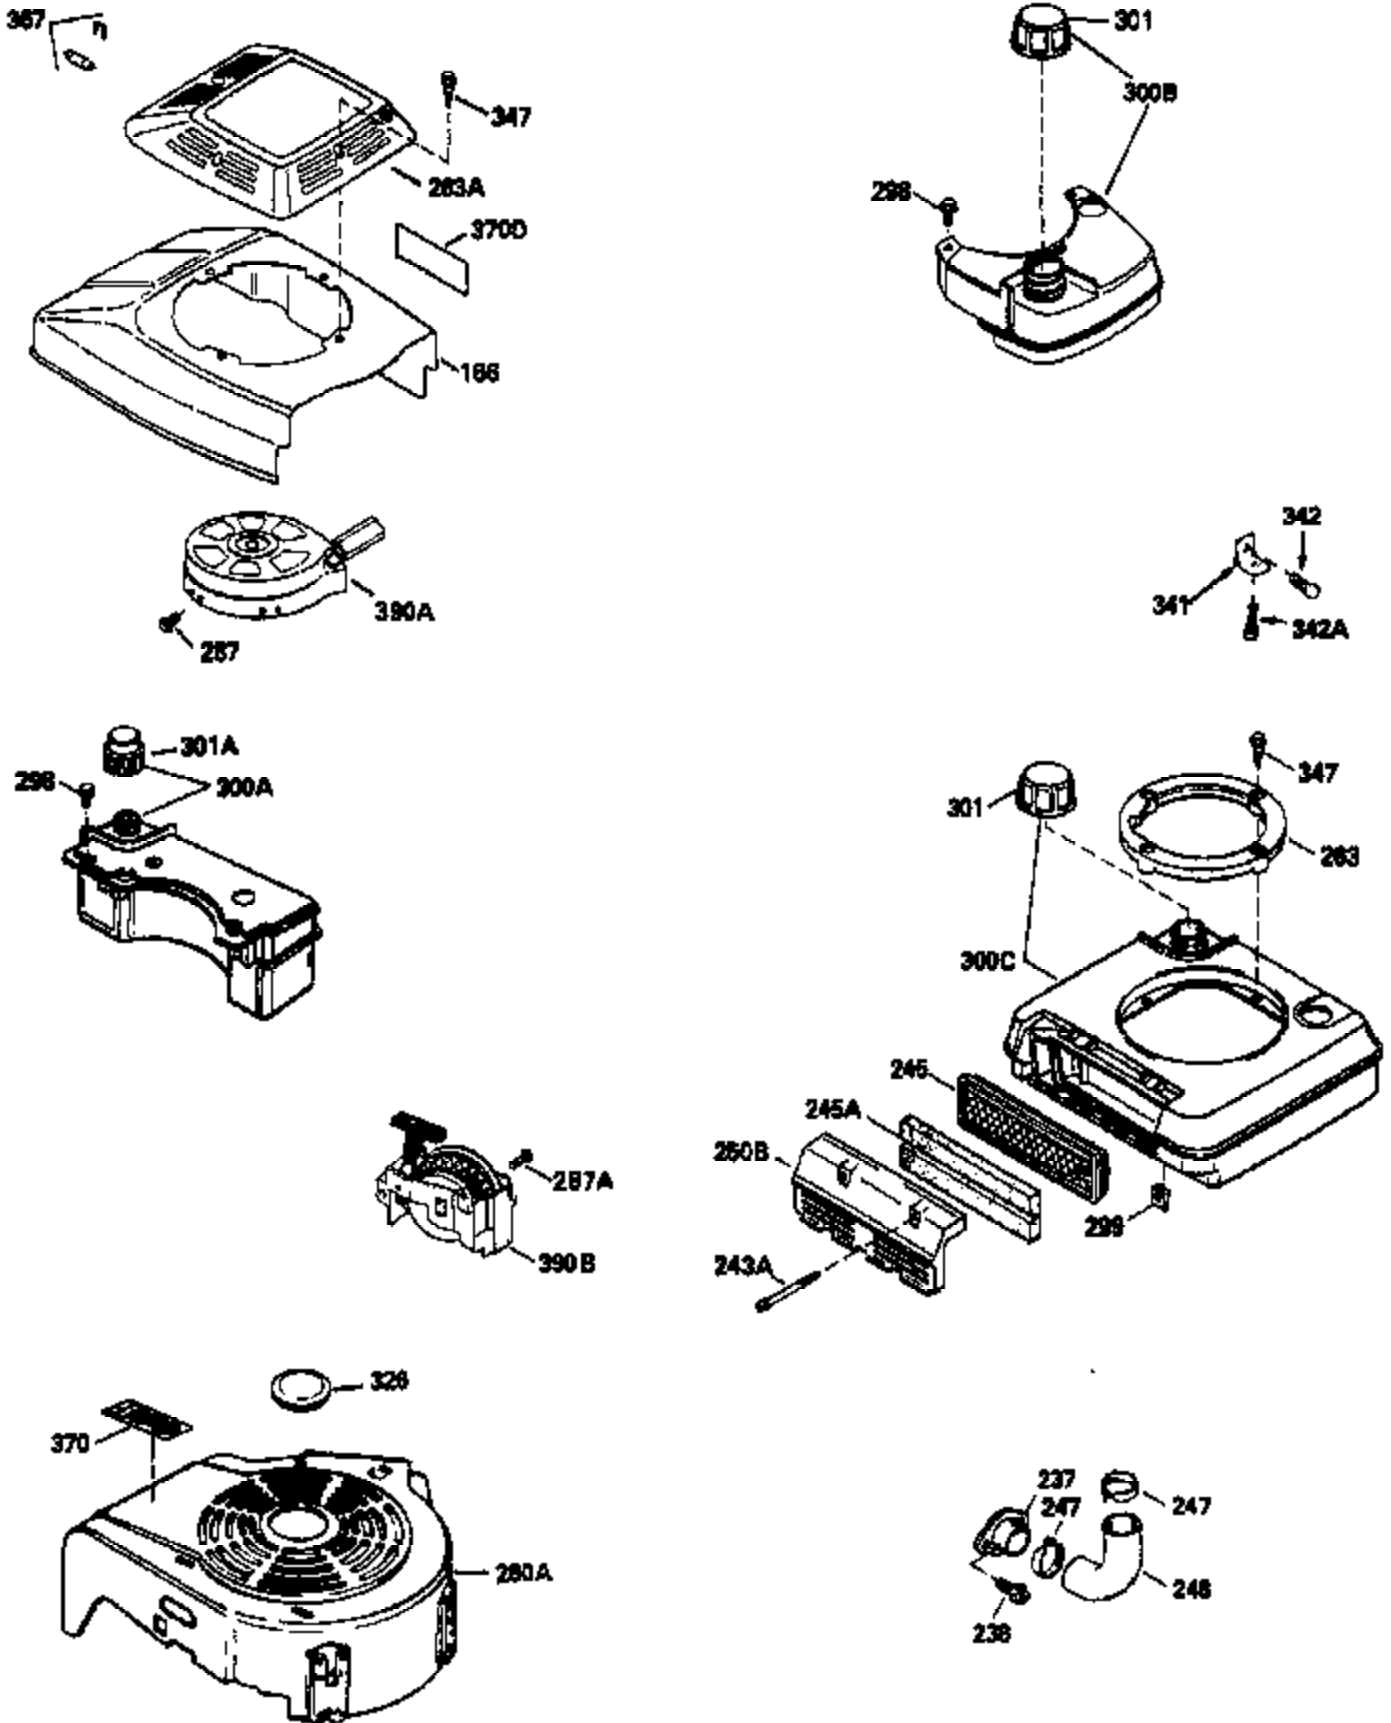

ILLUSTRATION SHOWS TYPICAL PARTS ONLY. ORDER BY PART NUMBER. PARTS NOT LISTED ARE SUPPLIED BY OEM.
VIEW 2 OF 3

Ref #	Part Number	Qty	Description
	RPMHigh		3200 to 3500
	RPMLow		00
92	650815	1	Belleville Washer
166	35827	1	Engine Shroud
191	35039B	1	S.E. Brake Bracket (Incl. 195)
238	650932	2	Screw, 10-32 x 49/64"
245	35066	1	Air Cleaner Filter
263A	35821	1	Grill Starter
287	650884	2	Screw, 8-32 x 1/2"
301	35355	1	Fuel Cap
347	650898	4	Screw, 10-32 x 27/32"
370A	35977	1	Instruction Decal
370	34144	1	Primer Decal
390	590637	1	Rewind Starter