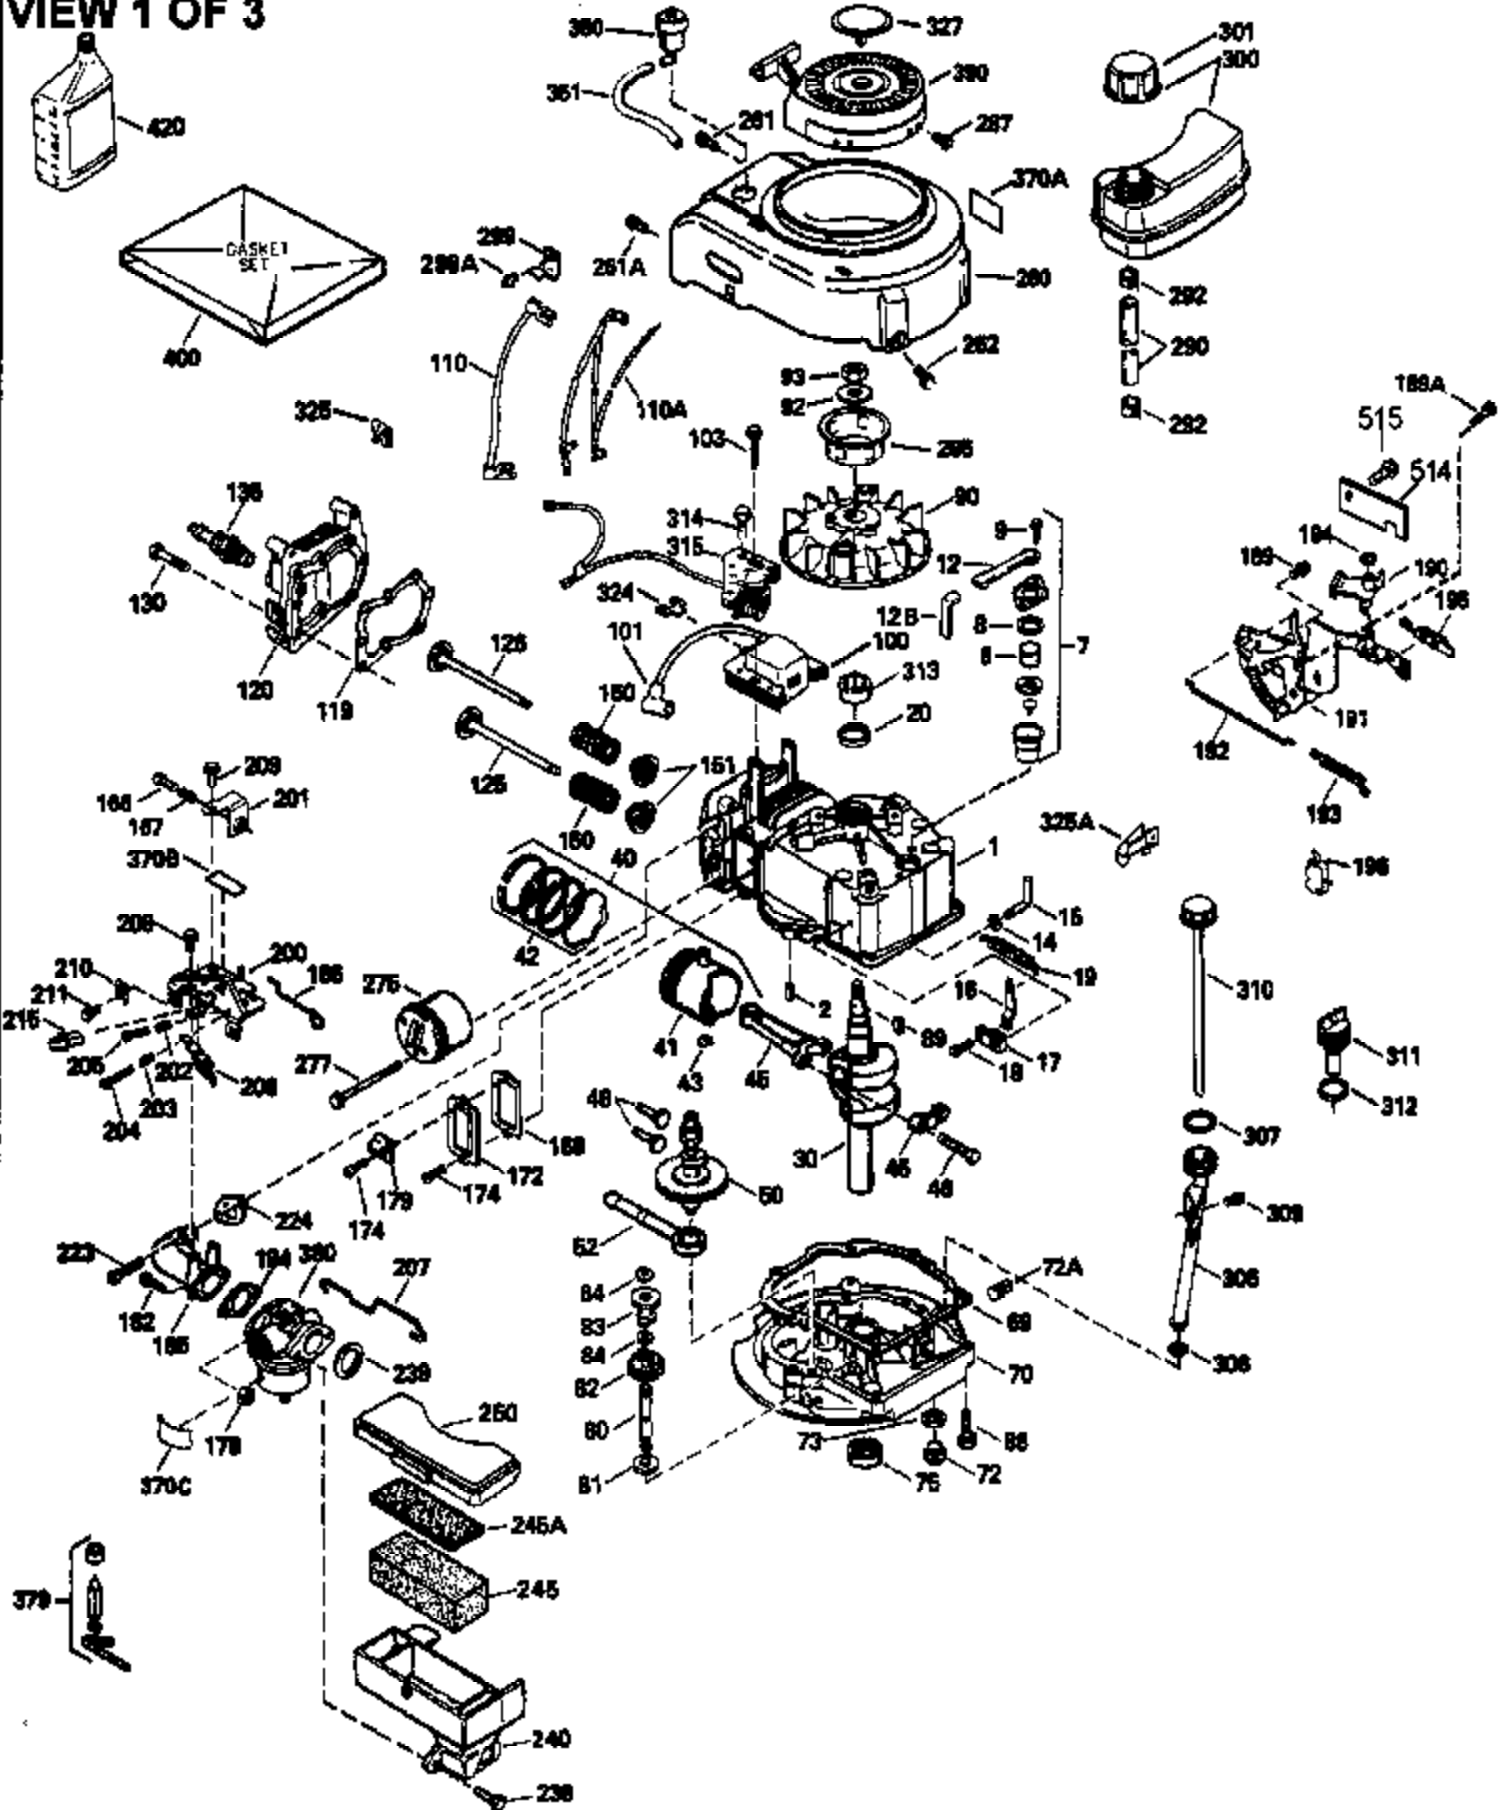

ILLUSTRATION SHOWS TYPICAL PARTS ONLY. ORDER BY PART NUMBER. PARTS NOT LISTED ARE SUPPLIED BY OEM.

VIEW 1 OF 3

Engine Parts List #1

Ref #	Part Number	Qty	Description
	RPMHigh		3200 to 3500
	RPMLow		00
1	33968B	1	Cylinder (Incl. 2 & 20)
2	26727	2	Dowel Pin
6	33734	1	Breather Element
7	34214A	1	Breather Ass'y. (Incl.6,8,9,12 & 12B)
8	33735	1	* Breather Gasket
9	30200	2	Screw, 10-24 x 9/16"
12B	34695	1	Breather Tube Elbow
12	33886	1	Breather Tube
14	28277	1	Washer
15	30589	1	Governor Rod (Incl. 14)
16	31383A	1	Governor Lever
17	31335	1	Governor Lever Clamp
18	650548	1	Screw, 8-32 x 5/16"
19	31361	1	Extension Spring
20	32600	1	Oil Seal
30	35612	1	Crankshaft
40	34535	1	Piston, Pin & Ring Set (Std.)
40	34536	1	Piston, Pin & Ring Set (.010" OS)
40	34537	1	Piston, Pin & Ring Set (.020" OS)
41	33562B	1	Piston & Pin Ass'y. (Std.) (Incl. 43)
41	33563B	1	Piston & Pin Ass'y. (.010" OS) (Incl. 43)
41	33564B	1	Piston & Pin Ass'y. (.020" OS) (Incl. 43)
42	33567	1	Ring Set (Std.)
42	33568	1	Ring Set (.010" OS)
42	33569	1	Ring Set (.020" OS)
43	20381	2	Piston Pin Retaining Ring
45	32875	1	Connecting Rod Ass'y. (Incl. 46)
46	32610A	2	Connecting Rod Bolt
48	27241	2	Valve Lifter
50	33553	1	Camshaft (MCR)
52	29914	1	Oil Pump Ass'y.
69	35261	1	* Mounting Flange Gasket
70	34311D	1	Mounting Flange (Incl. 72, 75 & 80)
72	36083	1	Oil Drain Plug
75	27897	1	Oil Seal
80	30574	1	Governor Shaft
81	30590A	1	Washer
82	30591	1	Governor Gear Ass'y. (Incl. 81)
83	30588A	1	Governor Spool
84	29193	2	Retaining Ring
86	650488	6	Screw, 1/4-20 x 1-1/4"
89	611004	1	Flywheel Key
90	611109	1	Flywheel
92	650815	1	Belleville Washer
93	650816	1	Flywheel Nut
100	34443A	1	Solid State Ignition
101	610118	1	Spark Plug Cover
103	650814	2	Screw, Torx T-15, 10-24 x 1"
110	34961	1	Ground Wire
119	33554A	1	* Cylinder Head Gasket
120	34342	1	Cylinder Head
125	29313C	1	Exhaust Valve (Std.) (Incl. 151)
125	29315C	1	Exhaust Valve (1/32" OS) (Incl. 151)
126	29314B	1	Intake Valve (Std.) (Incl. 151)
126	29315C	1	Intake Valve (1/32" OS) (Incl. 151)
130	6021A	8	Screw, 5/16-18 x 1-1/2"