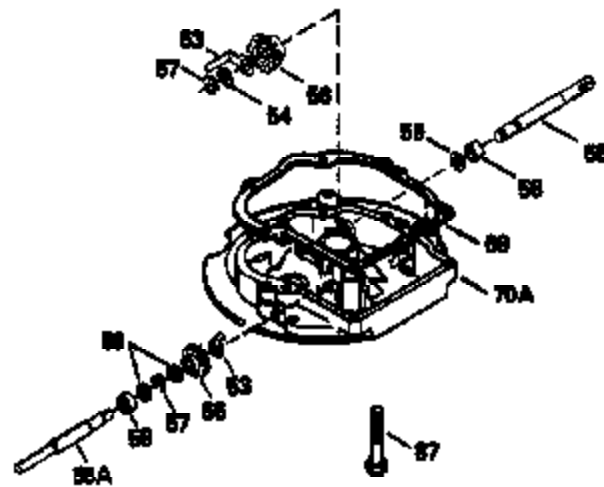

ILLUSTRATION SHOWS TYPICAL PARTS ONLY. ORDER BY PART NUMBER. PARTS NOT LISTED ARE SUPPLIED BY OEM.

VIEW 3 OF 3

Ref #	Part Number	Qty	Description
	RPMHigh		3200 to 3500
	RPMLow		00
19	31361	1	Extension Spring
69	35261	1	* Mounting Flange Gasket
92	650815	1	Belleville Washer
182	6201	2	Screw, 1/4-28 x 7/8"
185	31384A	1	Intake Pipe (Incl. 224)
186	32653	1	Governor Link
191	35039B	1	S.E. Brake Bracket (Incl. 195)
216	33086	1	R.P.M. Adjusting Lever
223	650451	2	Screw, 1/4-20 x 1"
238	650932	2	Screw, 10-32 x 49/64"
241	35797	1	Air Cleaner Collar
245	35066	1	Air Cleaner Filter
250	35065	1	Air Cleaner Cover
276	33753	1	Locking Plate
277	650795	2	Screw, 1/4-20 x 2-1/4"
370A	35977	1	Instruction Decal
416	391022	1	Spark Arrestor Screen (Optional)