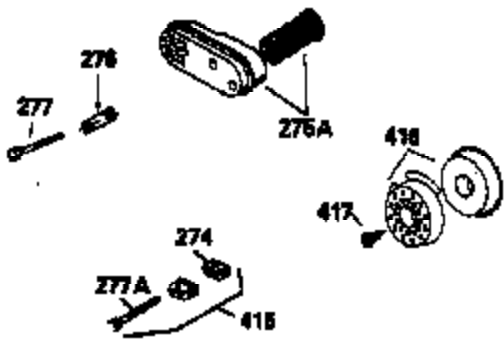

ILLUSTRATION SHOWS TYPICAL PARTS ONLY. ORDER BY PART NUMBER. PARTS NOT LISTED ARE SUPPLIED BY OEM.

VIEW 3 OF 3

Ref #	Part Number	Qty	Description
	RPMHigh		3200 to 3500
	RPMLow		00
19	31361	1	Extension Spring
69	35261	1	* Mounting Flange Gasket
92	650815	1	Belleville Washer
182	6201	2	Screw, 1/4-28 x 7/8"
185	31384A	1	Intake Pipe (Incl. 224)
186	32653	1	Governor Link
191	35039B	1	S.E. Brake Bracket (Incl. 195)
216	33086	1	R.P.M. Adjusting Lever
223	650451	2	Screw, 1/4-20 x 1"
238	650932	2	Screw, 10-32 x 49/64"
241	35797	1	Air Cleaner Collar
245	35066	1	Air Cleaner Filter
250	35065	1	Air Cleaner Cover
276	33753	1	Locking Plate
277	650795	2	Screw, 1/4-20 x 2-1/4"
370A	35977	1	Instruction Decal
416	391022	1	Spark Arrestor Screen (Optional)