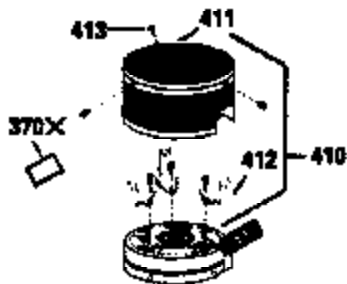

ILLUSTRATION SHOWS TYPICAL PARTS ONLY. ORDER BY PART NUMBER. PARTS NOT LISTED ARE SUPPLIED BY OEM.

VIEW 3 OF 3

Ref #	Part Number	Qty	Description
	RPMHigh		3200 to 3500
	RPMLow		00
19	31361	1	Extension Spring
69	35261	1	* Mounting Flange Gasket
92	650815	1	Belleville Washer
182	6201	2	Screw, 1/4-28 x 7/8"
185	31384A	1	Intake Pipe (Incl. 224)
186	32653	1	Governor Link
191	35039B	1	S.E. Brake Bracket (Incl. 195)
216	33086	1	R.P.M. Adjusting Lever
223	650451	2	Screw, 1/4-20 x 1"
238	650932	2	Screw, 10-32 x 49/64"
241	35797	1	Air Cleaner Collar
245	35066	1	Air Cleaner Filter
250	35065	1	Air Cleaner Cover
276	33753	1	Locking Plate
277	650795	2	Screw, 1/4-20 x 2-1/4"
370A	35977	1	Instruction Decal
416	391022	1	Spark Arrestor Screen (Optional)