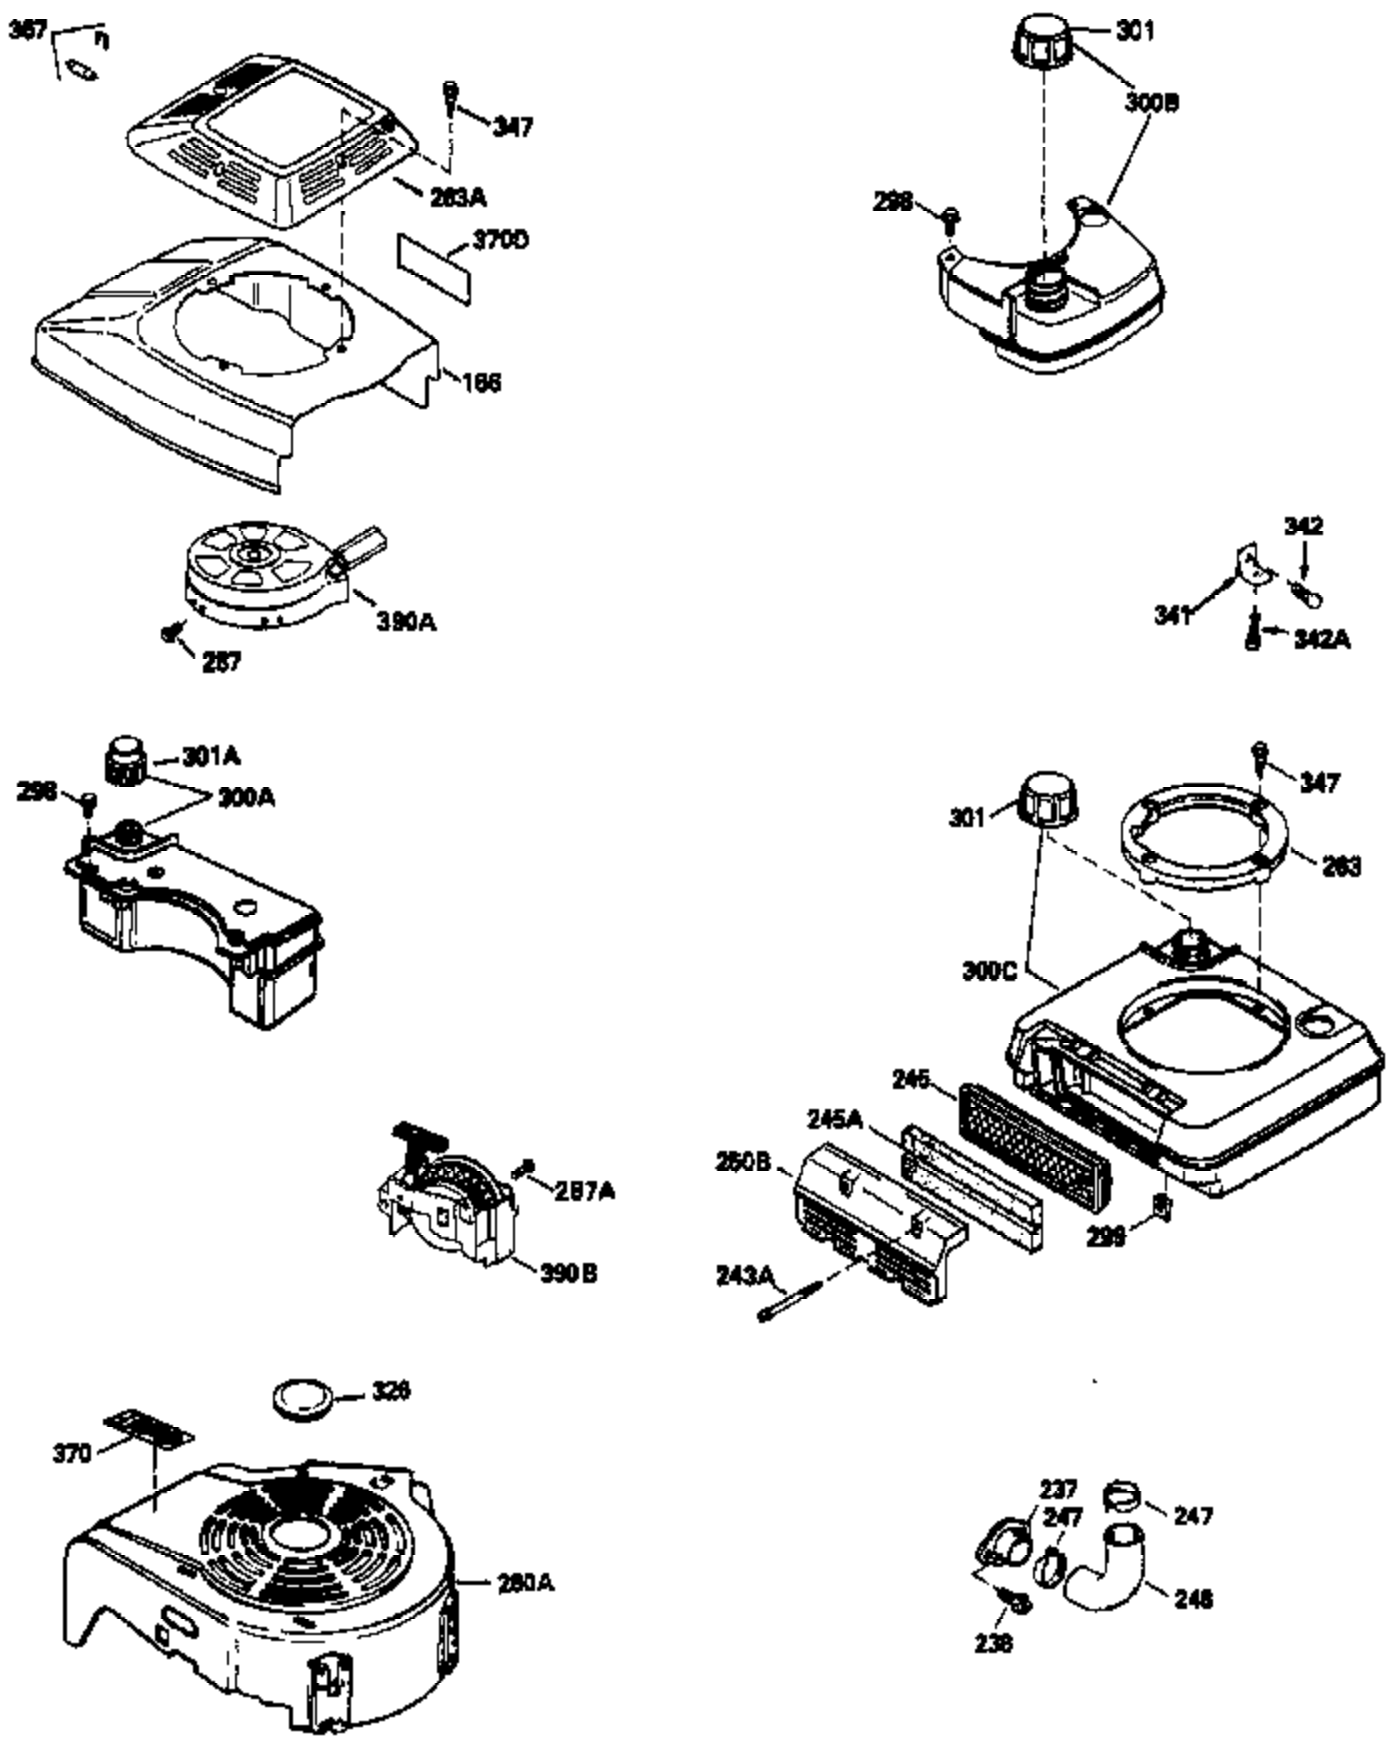

ILLUSTRATION SHOWS TYPICAL PARTS ONLY. ORDER BY PART NUMBER. PARTS NOT LISTED ARE SUPPLIED BY OEM.
VIEW 2 OF 3

Ref #	Part Number	Qty	Description
	RPMHigh		2700 to 3000
	RPMLow		2300 to 2600
92	650815	1	Belleville Washer
166	35827	1	Engine Shroud
191	35039B	1	S.E. Brake Bracket (Incl. 195)
238	650932	2	Screw, 10-32 x 49/64"
245	35066	1	Air Cleaner Filter
263A	35821	1	Grill Starter
287	650884	2	Screw, 8-32 x 1/2"
301	35355	1	Fuel Cap
347	650898	4	Screw, 10-32 x 27/32"
370A	35977	1	Instruction Decal
390	590637	1	Rewind Starter