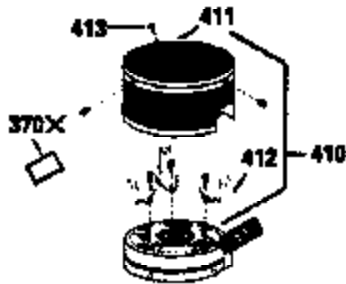

ILLUSTRATION SHOWS TYPICAL PARTS ONLY. ORDER BY PART NUMBER. PARTS NOT LISTED ARE SUPPLIED BY OEM.

VIEW 3 OF 3

Ref #	Part Number	Qty	Description
	RPMHigh		2700 to 3000
	RPMLow		2300 to 2600
19	31361	1	Extension Spring
69	35261	1	* Mounting Flange Gasket
92	650815	1	Belleville Washer
182	6201	2	Screw, 1/4-28 x 7/8"
185	31384A	1	Intake Pipe (Incl. 224)
186	34337	1	Governor Link
191	35039B	1	S.E. Brake Bracket (Incl. 195)
223	650451	2	Screw, 1/4-20 x 1"
238	650932	2	Screw, 10-32 x 49/64"
241	35797	1	Air Cleaner Collar
245	35066	1	Air Cleaner Filter
250	35986	1	Air Cleaner Cover
276	35994	1	Locking Plate
277	650957	2	Screw, 1/4-20 x 2-31/32"
370A	35977	1	Instruction Decal