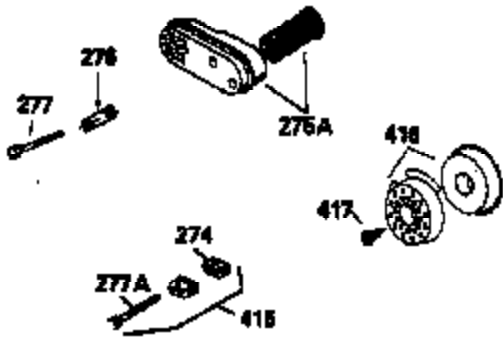

ILLUSTRATION SHOWS TYPICAL PARTS ONLY. ORDER BY PART NUMBER. PARTS NOT LISTED ARE SUPPLIED BY OEM.

VIEW 3 OF 3

Ref #	Part Number	Qty	Description
	RPMHigh		2700 to 3000
	RPMLow		2300 to 2600
19	31361	1	Extension Spring
69	35261	1	* Mounting Flange Gasket
92	650815	1	Belleville Washer
182	6201	2	Screw, 1/4-28 x 7/8"
185	31384A	1	Intake Pipe (Incl. 224)
186	34337	1	Governor Link
191	35039B	1	S.E. Brake Bracket (Incl. 195)
223	650451	2	Screw, 1/4-20 x 1"
238	650932	2	Screw, 10-32 x 49/64"
241	35797	1	Air Cleaner Collar
245	35066	1	Air Cleaner Filter
250	35986	1	Air Cleaner Cover
276	35994	1	Locking Plate
277	650957	2	Screw, 1/4-20 x 2-31/32"
370A	35977	1	Instruction Decal