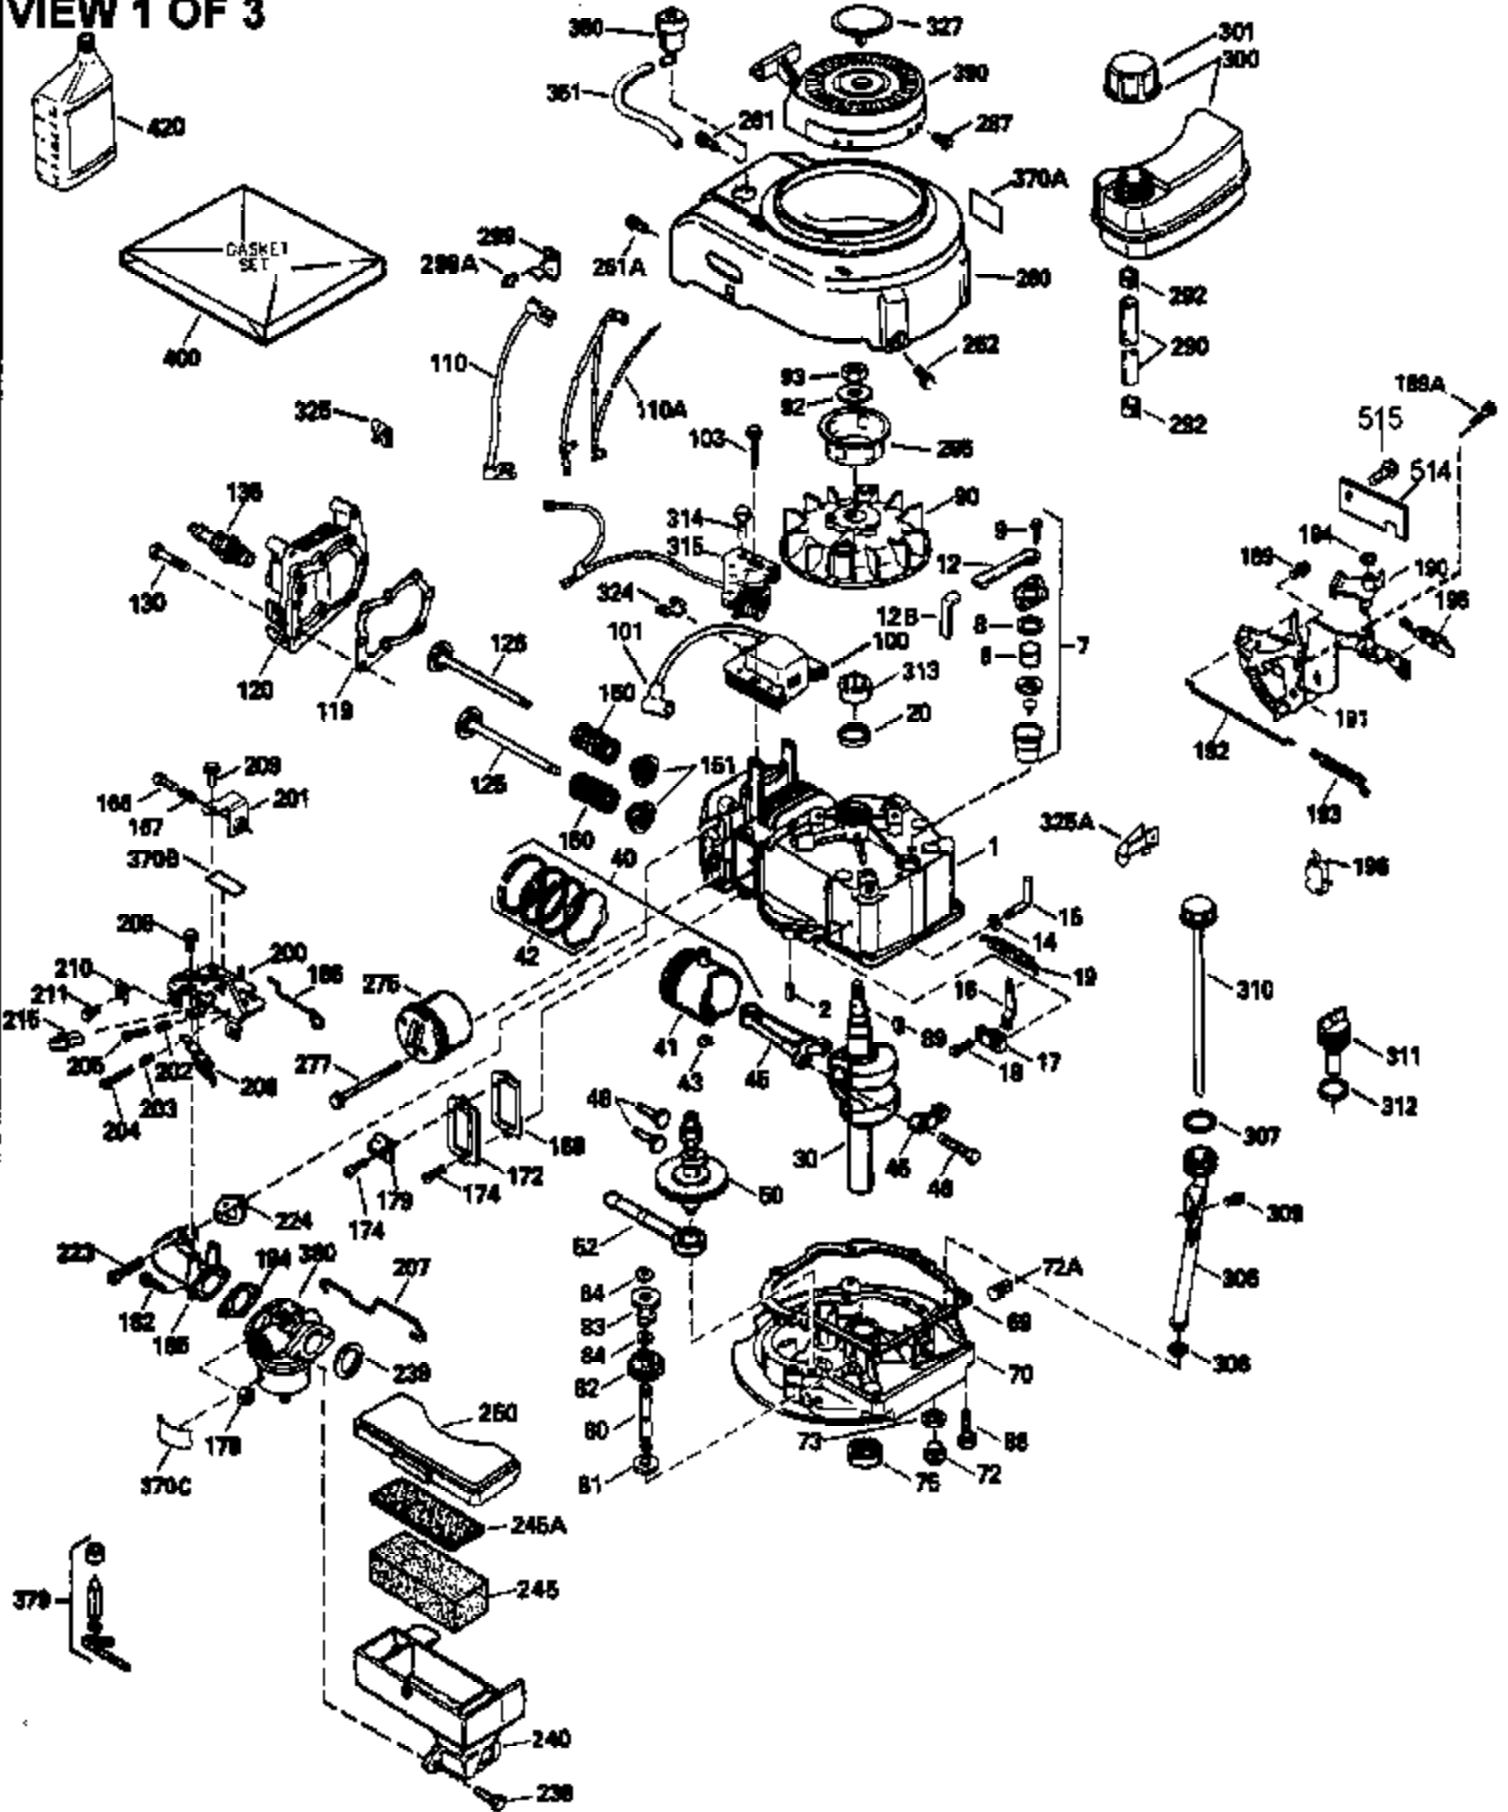

ILLUSTRATION SHOWS TYPICAL PARTS ONLY. ORDER BY PART NUMBER. PARTS NOT LISTED ARE SUPPLIED BY OEM.

VIEW 1 OF 3

Engine Parts List #1

Ref #	Part Number	Qty	Description
	RPMHigh		2700 to 3000
	RPMLow		2300 to 2600
1	33968B	1	Cylinder (Incl. 2 & 20)
2	26727	2	Dowel Pin
6	33734	1	Breather Element
7	34214A	1	Breather Ass'y. (Incl.6,8,9,12 & 12B)
8	33735	1	* Breather Gasket
9	30200	2	Screw, 10-24 x 9/16"
12B	34695	1	Breather Tube Elbow
12	33886	1	Breather Tube
14	28277	1	Washer
15	30589	1	Governor Rod (Incl. 14)
16	31383A	1	Governor Lever
17	31335	1	Governor Lever Clamp
18	650548	1	Screw, 8-32 x 5/16"
19	31361	1	Extension Spring
20	32600	1	Oil Seal
30	35801	1	Crankshaft
40	34535	1	Piston, Pin & Ring Set (Std.)
40	34536	1	Piston, Pin & Ring Set (.010" OS)
40	34537	1	Piston, Pin & Ring Set (.020" OS)
41	33562B	1	Piston & Pin Ass'y. (Std.) (Incl. 43)
41	33563B	1	Piston & Pin Ass'y. (.010" OS) (Incl. 43)
41	33564B	1	Piston & Pin Ass'y. (.020" OS) (Incl. 43)
42	33567	1	Ring Set (Std.)
42	33568	1	Ring Set (.010" OS)
42	33569	1	Ring Set (.020" OS)
43	20381	2	Piston Pin Retaining Ring
45	32875	1	Connecting Rod Ass'y. (Incl. 46)
46	32610A	2	Connecting Rod Bolt
48	27241	2	Valve Lifter
50	35992	1	Camshaft (MCR)
52	29914	1	Oil Pump Ass'y.
69	35261	1	* Mounting Flange Gasket
70	34311D	1	Mounting Flange (Incl. 72, 75 & 80)
72	30572	1	Oil Drain Plug (Incl. 73)
73	28833	1	Drain Plug Gasket
75	27897	1	Oil Seal
80	30574	1	Governor Shaft
81	30590A	1	Washer
82	30591	1	Governor Gear Ass'y. (Incl. 81)
83	30588A	1	Governor Spool
84	29193	2	Retaining Ring
86	650488	6	Screw, 1/4-20 x 1-1/4"
89	611004	1	Flywheel Key
90	611109	1	Flywheel
92	650815	1	Belleville Washer
93	650816	1	Flywheel Nut
100	34443A	1	Solid State Ignition
101	610118	1	Spark Plug Cover
103	650814	2	Screw, Torx T-15, 10-24 x 1"
110	34961	1	Ground Wire
119	33554A	1	* Cylinder Head Gasket
120	34342	1	Cylinder Head
125	29313C	1	Exhaust Valve (Std.) (Incl. 151)
125	29315C	1	Exhaust Valve (1/32" OS) (Incl. 151)
126	29314B	1	Intake Valve (Std.) (Incl. 151)
126	29315C	1	Intake Valve (1/32" OS) (Incl. 151)