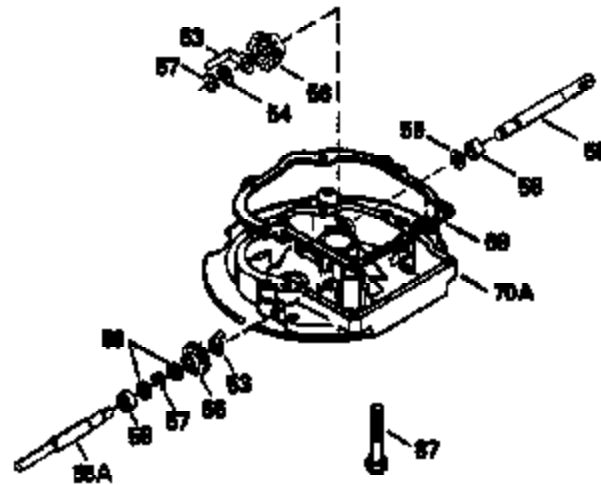

ILLUSTRATION SHOWS TYPICAL PARTS ONLY. ORDER BY PART NUMBER. PARTS NOT LISTED ARE SUPPLIED BY OEM.

VIEW 3 OF 3

Ref #	Part Number	Qty	Description
	RPMHigh		2700 to 3000
	RPMLow		2300 to 2600
19	31361	1	Extension Spring
69	35261	1	* Mounting Flange Gasket
92	650815	1	Belleville Washer
182	6201	2	Screw, 1/4-28 x 7/8"
185	31384A	1	Intake Pipe (Incl. 224)
186	34337	1	Governor Link
191	35039B	1	S.E. Brake Bracket (Incl. 195)
223	650451	2	Screw, 1/4-20 x 1"
238	650932	2	Screw, 10-32 x 49/64"
241	35797	1	Air Cleaner Collar
245	35066	1	Air Cleaner Filter
250	35986	1	Air Cleaner Cover
276	35994	1	Locking Plate
277	650957	2	Screw, 1/4-20 x 2-31/32"
370A	35977	1	Instruction Decal