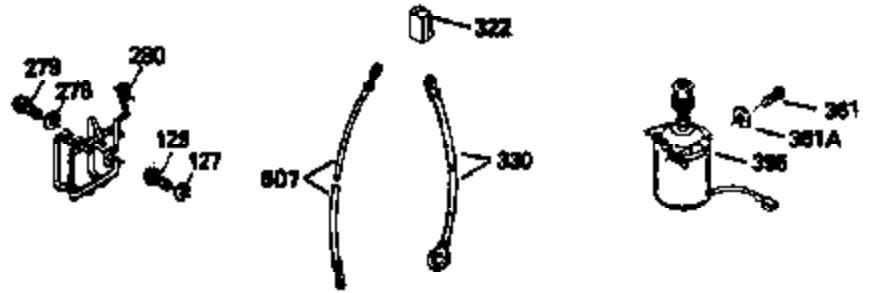

ILLUSTRATION SHOWS TYPICAL PARTS ONLY. ORDER BY PART NUMBER. PARTS NOT LISTED ARE SUPPLIED BY OEM.

VIEW 3 OF 3

Ref #	Part Number	Qty	Description
	RPMHigh		2700 to 3000
	RPMLow		2300 to 2600
19	31361	1	Extension Spring
69	35261	1	* Mounting Flange Gasket
92	650815	1	Belleville Washer
182	6201	2	Screw, 1/4-28 x 7/8"
185	31384A	1	Intake Pipe (Incl. 224)
186	34337	1	Governor Link
191	35039B	1	S.E. Brake Bracket (Incl. 195)
223	650451	2	Screw, 1/4-20 x 1"
238	650932	2	Screw, 10-32 x 49/64"
241	35797	1	Air Cleaner Collar
245	35066	1	Air Cleaner Filter
250	35986	1	Air Cleaner Cover
276	35994	1	Locking Plate
277	650957	2	Screw, 1/4-20 x 2-31/32"
370A	35977	1	Instruction Decal