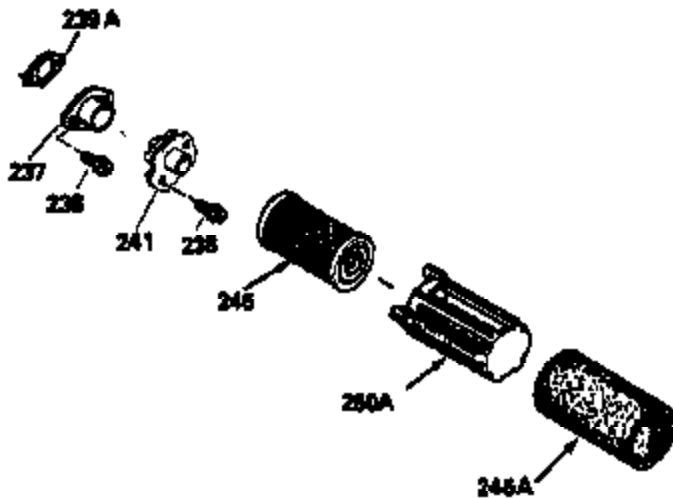

ILLUSTRATION SHOWS TYPICAL PARTS ONLY. ORDER BY PART NUMBER. PARTS NOT LISTED ARE SUPPLIED BY OEM.

VIEW 3 OF 3

Ref #	Part Number	Qty	Description
	RPMHigh		2700 to 3000
	RPMLow		2300 to 2600
19	31361	1	Extension Spring
69	35261	1	* Mounting Flange Gasket
92	650815	1	Belleville Washer
182	6201	2	Screw, 1/4-28 x 7/8"
185	31384A	1	Intake Pipe (Incl. 224)
186	34337	1	Governor Link
191	35039B	1	S.E. Brake Bracket (Incl. 195)
223	650451	2	Screw, 1/4-20 x 1"
238	650932	2	Screw, 10-32 x 49/64"
241	35797	1	Air Cleaner Collar
245	35066	1	Air Cleaner Filter
250	35986	1	Air Cleaner Cover
276	35994	1	Locking Plate
277	650957	2	Screw, 1/4-20 x 2-31/32"
370A	35977	1	Instruction Decal