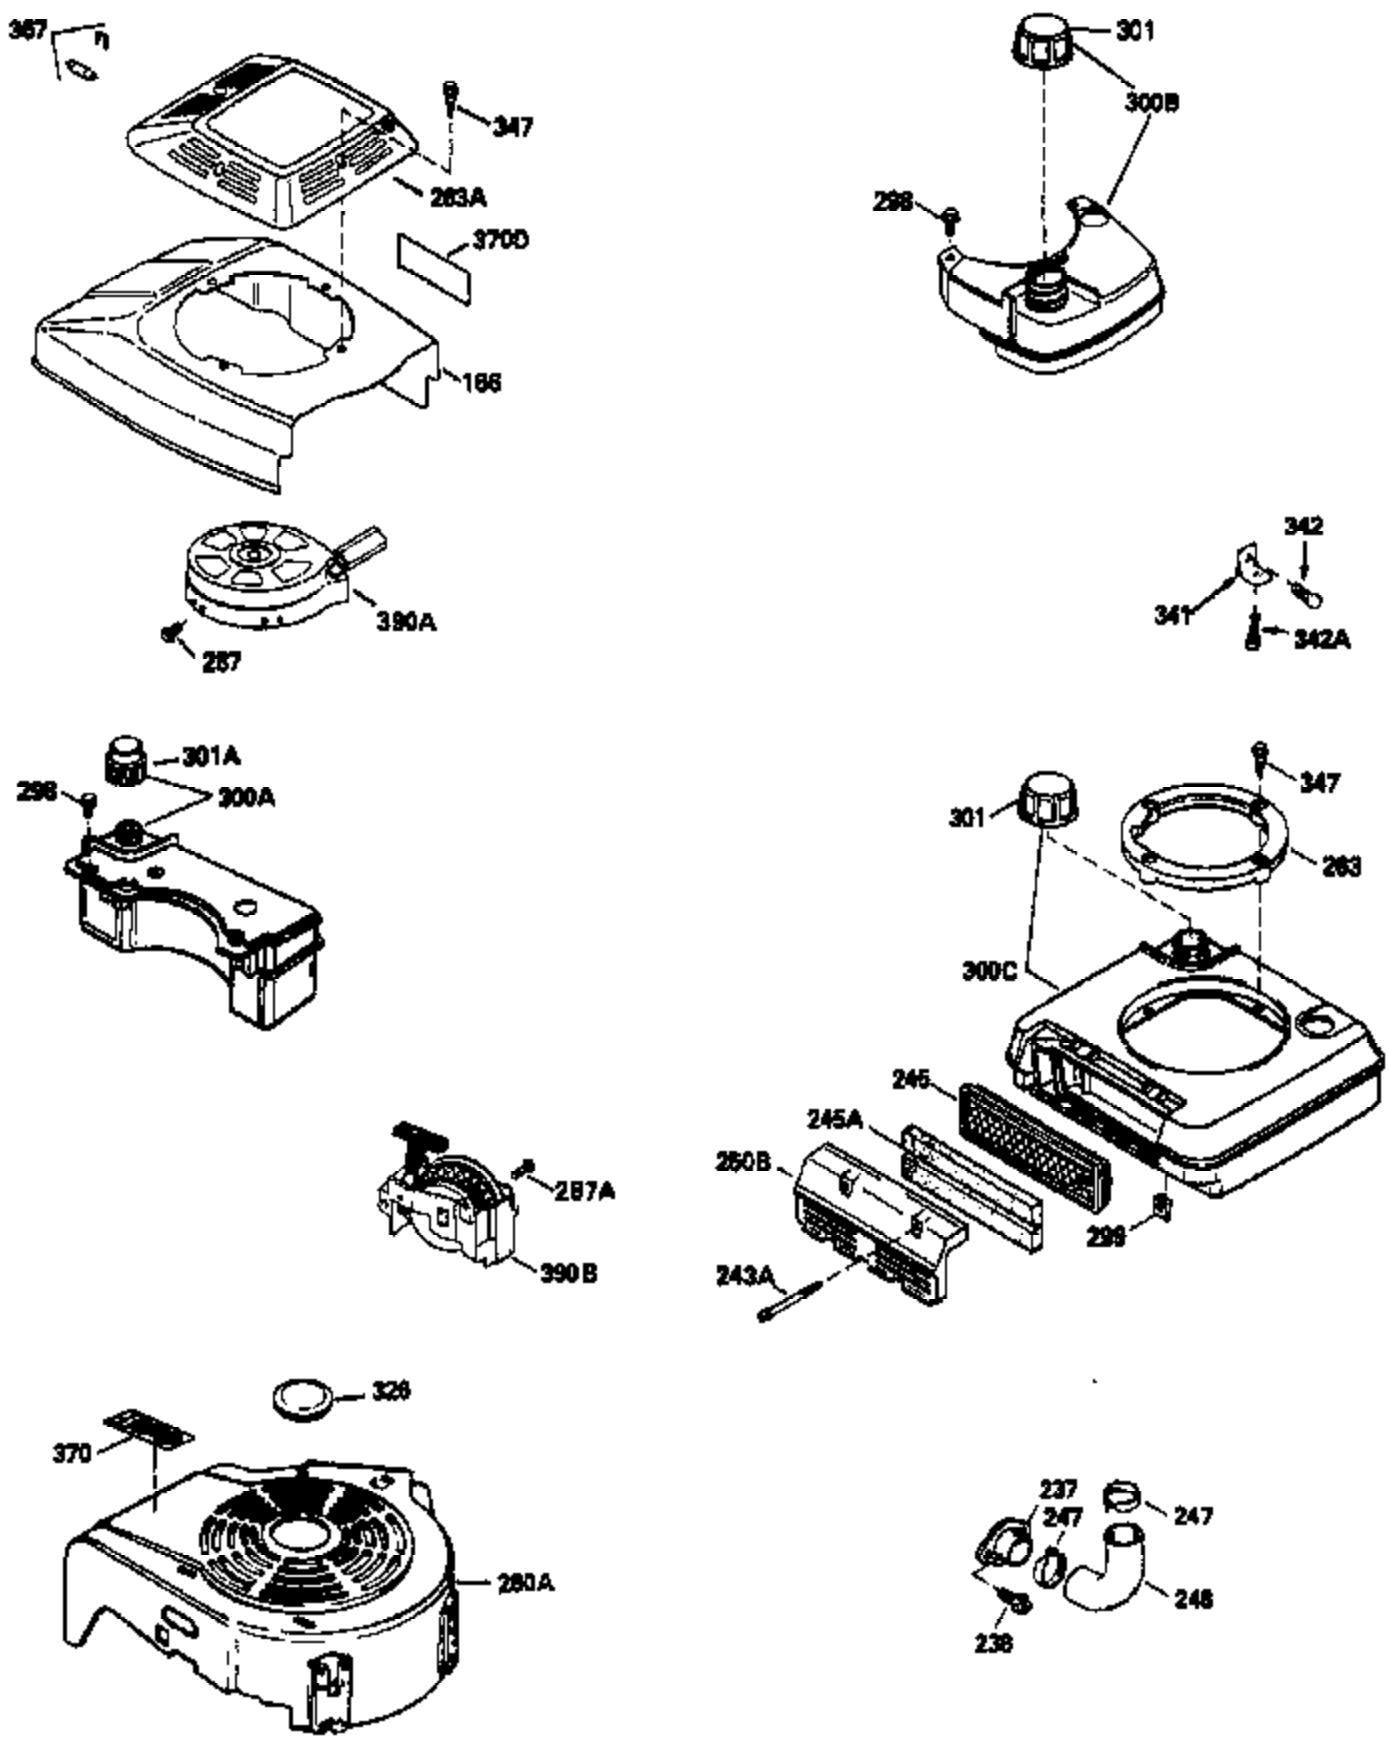

ILLUSTRATION SHOWS TYPICAL PARTS ONLY. ORDER BY PART NUMBER. PARTS NOT LISTED ARE SUPPLIED BY OEM.
VIEW 2 OF 3

Ref #	Part Number	Qty	Description
	RPMHigh		2900 to 3200
	RPMLow		2450 to 2750
92	650815	1	Belleville Washer
166	35827	1	Engine Shroud
191	35039B	1	S.E. Brake Bracket (Incl. 195)
238	650932	2	Screw, 10-32 x 49/64"
245	35066	1	Air Cleaner Filter
263A	35821	1	Grill Starter
287	650884	2	Screw, 8/32 x 1/2"
301	35355	1	Fuel Cap
347	650898	4	Screw, 10-32 x 27/32"
370A	35840	1	Name Decal
370	35167	1	Instruction Decal
390	590637	1	Rewind Starter