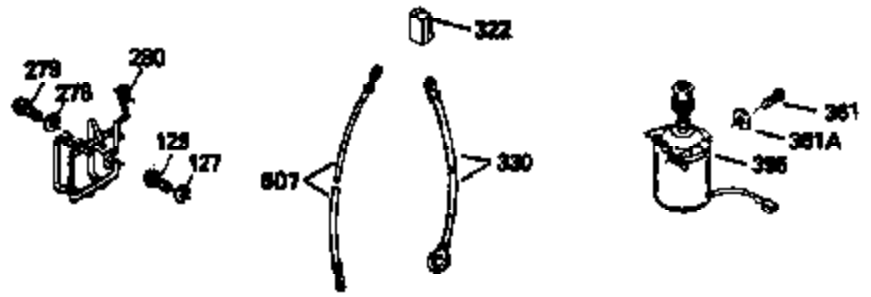

ILLUSTRATION SHOWS TYPICAL PARTS ONLY. ORDER BY PART NUMBER. PARTS NOT LISTED ARE SUPPLIED BY OEM.

VIEW 3 OF 3

Ref #	Part Number	Qty	Description
	RPMHigh		2900 to 3200
	RPMLow		2450 to 2750
19	31361	1	Extension Spring
69	35261	1	* Mounting Flange Gasket
92	650815	1	Belleville Washer
182	6201	2	Screw, 1/4-28 x 7/8"
185	31384A	1	Intake Pipe (Incl. 224)
186	34358	1	Governor Link
191	35039B	1	S.E. Brake Bracket (Incl. 195)
223	650451	2	Screw, 1/4-20 x 1"
238	650932	2	Screw, 10-32 x 49/64"
241	35797	1	Air Cleaner Collar
245	35066	1	Air Cleaner Filter
250	35065	1	Air Cleaner Cover
276	33753	1	Locking Plate
277	650795	2	Screw, 1/4-20 x 2-1/4"
370A	35840	1	Name Decal
416	391022	1	Spark Arrestor Screen (Optional)