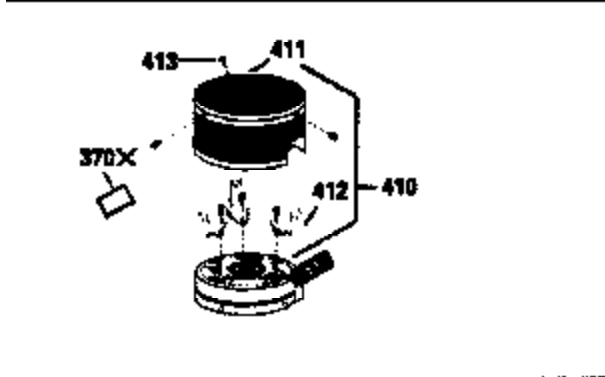

ILLUSTRATION SHOWS TYPICAL PARTS ONLY. ORDER BY PART NUMBER. PARTS NOT LISTED ARE SUPPLIED BY OEM.

VIEW 3 OF 3

Ref #	Part Number	Qty	Description
	RPMHigh		2900 to 3200
	RPMLow		2450 to 2750
19	31361	1	Extension Spring
69	35261	1	* Mounting Flange Gasket
92	650815	1	Belleville Washer
182	6201	2	Screw, 1/4-28 x 7/8"
185	31384A	1	Intake Pipe (Incl. 224)
186	34358	1	Governor Link
191	35039B	1	S.E. Brake Bracket (Incl. 195)
223	650451	2	Screw, 1/4-20 x 1"
238	650932	2	Screw, 10-32 x 49/64"
241	35797	1	Air Cleaner Collar
245	35066	1	Air Cleaner Filter
250	35065	1	Air Cleaner Cover
276	33753	1	Locking Plate
277	650795	2	Screw, 1/4-20 x 2-1/4"
370A	35840	1	Name Decal
416	391022	1	Spark Arrestor Screen (Optional)