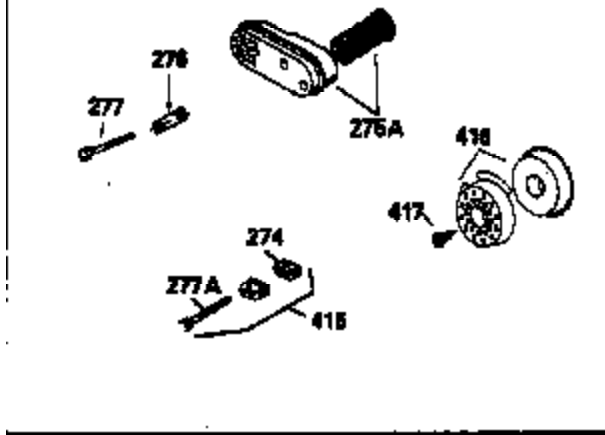

ILLUSTRATION SHOWS TYPICAL PARTS ONLY. ORDER BY PART NUMBER. PARTS NOT LISTED ARE SUPPLIED BY OEM.

VIEW 3 OF 3

Ref #	Part Number	Qty	Description
	RPMHigh		2900 to 3200
	RPMLow		2450 to 2750
19	31361	1	Extension Spring
69	35261	1	* Mounting Flange Gasket
92	650815	1	Belleville Washer
182	6201	2	Screw, 1/4-28 x 7/8"
185	31384A	1	Intake Pipe (Incl. 224)
186	34358	1	Governor Link
191	35039B	1	S.E. Brake Bracket (Incl. 195)
223	650451	2	Screw, 1/4-20 x 1"
238	650932	2	Screw, 10-32 x 49/64"
241	35797	1	Air Cleaner Collar
245	35066	1	Air Cleaner Filter
250	35065	1	Air Cleaner Cover
276	33753	1	Locking Plate
277	650795	2	Screw, 1/4-20 x 2-1/4"
370A	35840	1	Name Decal
416	391022	1	Spark Arrestor Screen (Optional)