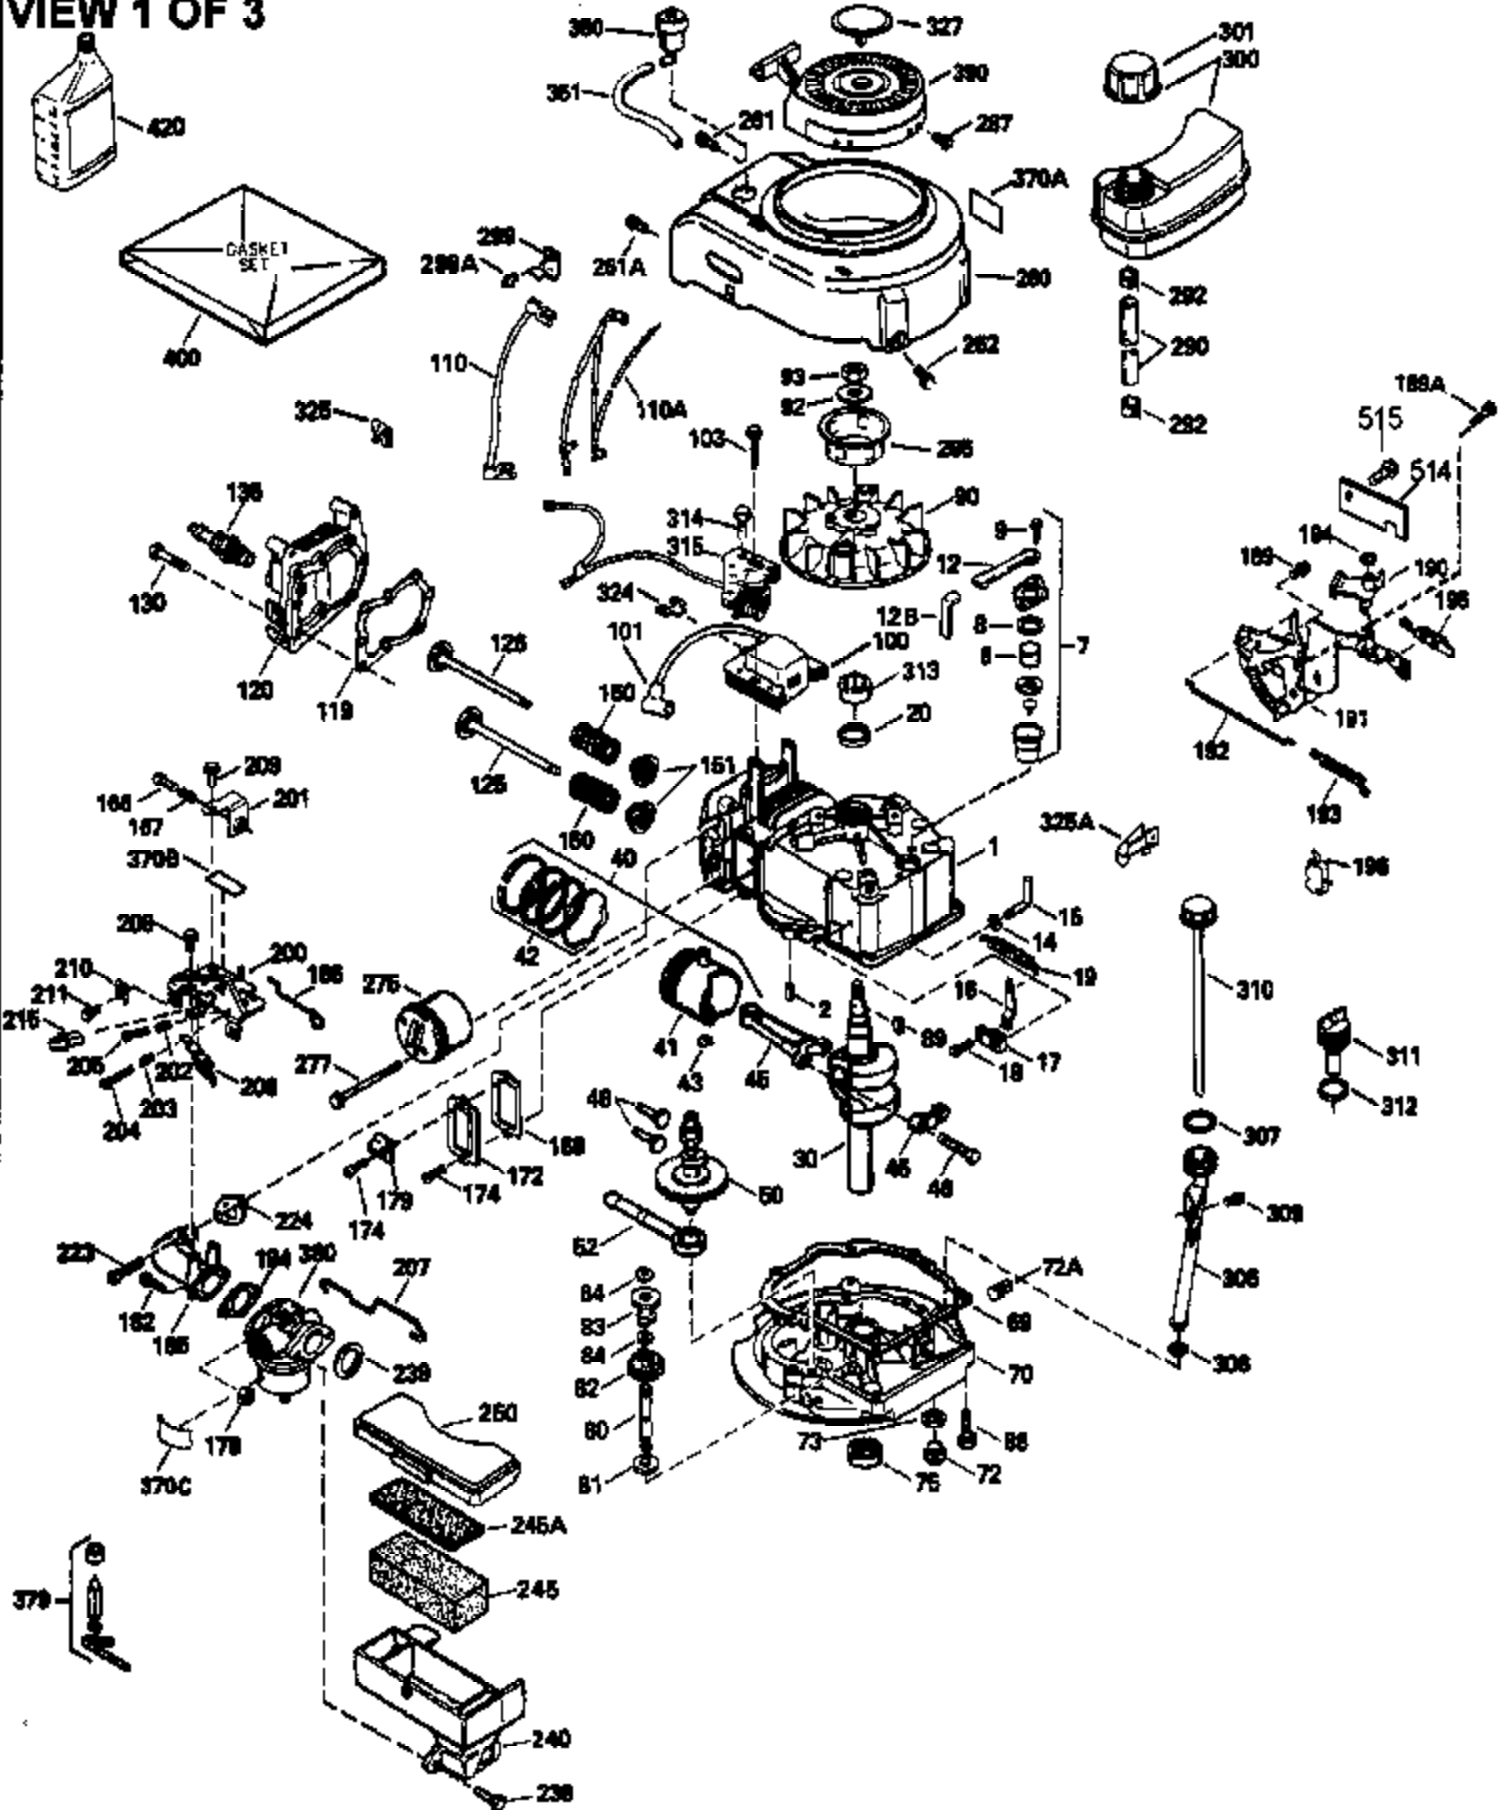

## Engine Parts List #1

Ref #	Part Number	Qty	Description
	RPMHigh		2900 to 3200
	RPMLow		2450 to 2750
1	33968B	1	Cylinder (Incl. 2 & 20)
2	26727	2	Dowel Pin
6	33734	1	Breather Element
7	34214A	1	Breather Ass'y. (Incl.6,8,9,12 & 12B)
8	33735	1	* Breather Gasket
9	30200	2	Screw, 10-24 x 9/16"
12	33886	1	Breather Tube
12B	34695	1	Breather Tube Elbow
14	28277	1	Washer
15	30589	1	Governor Rod (Incl. 14)
16	31383A	1	Governor Lever
17	31335	1	Governor Lever Clamp
18	650548	1	Screw, 8-32 x 5/16"
19	31361	1	Extension Spring
20	32600	1	Oil Seal
30	35801	1	Crankshaft
40	34535	1	Piston, Pin & Ring Set (Std.)
40	34536	1	Piston, Pin & Ring Set (.010" OS)
40	34537	1	Piston, Pin & Ring Set (.020" OS)
41	33562B	1	Piston & Pin Ass'y. (Std.) (Incl. 43)
41	33563B	1	Piston & Pin Ass'y. (.010" OS) (Incl. 43)
41	33564B	1	Piston & Pin Ass'y. (.020" OS) (Incl. 43)
42	33567	1	Ring Set (Std.)
42	33568	1	Ring Set (.010" OS)
42	33569	1	Ring Set (.020" OS)
43	20381	2	Piston Pin Retaining Ring
45	32875	1	Connecting Rod Ass'y. (Incl. 46)
46	32610A	2	Connecting Rod Bolt
48	27241	2	Valve Lifter
50	33553	1	Camshaft (MCR)
52	29914	1	Oil Pump Ass'y.
69	35261	1	* Mounting Flange Gasket
70	34311D	1	Mounting Flange (Incl. 72, 75 & 80)
72	30572	1	Oil Drain Plug (Incl. 73)
73	28833	1	Drain Plug Gasket
75	27897	1	Oil Seal
80	30574	1	Governor Shaft
81	30590A	1	Washer
82	30591	1	Governor Gear Ass'y. (Incl. 81)
83	30588A	1	Governor Spool
84	29193	2	Retaining Ring
86	650488	6	Screw, 1/4-20 x 1-1/4"
89	611004	1	Flywheel Key
90	611109	1	Flywheel
92	650815	1	Belleville Washer
93	650816	1	Flywheel Nut
100	34443A	1	Solid State Ignition
101	610118	1	Spark Plug Cover
103	650814	2	Screw, Torx T-15, 10-24 x 1"
110	34961	1	Ground Wire
119	33554A	1	* Cylinder Head Gasket
120	34342	1	Cylinder Head
125	29313C	1	Exhaust Valve (Std.) (Incl. 151)
125	29315C	1	Exhaust Valve (1/32" OS) (Incl. 151)
126	29314B	1	Intake Valve (Std.) (Incl. 151)
126	29315C	1	Intake Valve (1/32" OS) (Incl. 151)