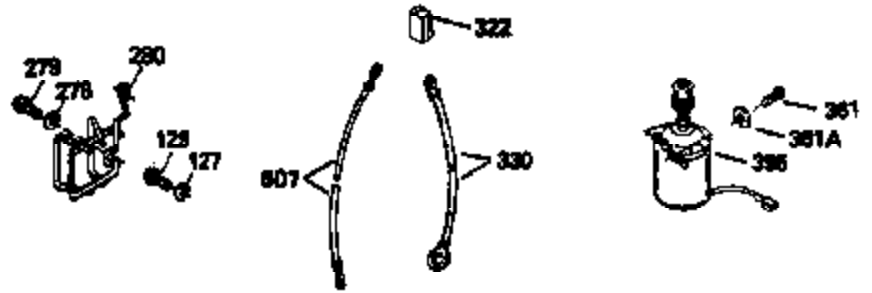

ILLUSTRATION SHOWS TYPICAL PARTS ONLY. ORDER BY PART NUMBER. PARTS NOT LISTED ARE SUPPLIED BY OEM.

VIEW 3 OF 3

Ref #	Part Number	Qty	Description
	RPMHigh		2700 to 3000
	RPMLow		2300 to 2600
19	31361	1	Extension Spring
69	35261	1	* Mounting Flange Gasket
92	650815	1	Belleville Washer
182	6201	2	Screw, 1/4-28 x 7/8"
185	31384A	1	Intake Pipe (Incl. 224)
186	34358	1	Governor Link
191	35039B	1	S.E. Brake Bracket (Incl. 195)
223	650451	2	Screw, 1/4-20 x 1"
238	650932	2	Screw, 10-32 x 49/64"
241	35797	1	Air Cleaner Collar
245	35066	1	Air Cleaner Filter
250	35986	1	Air Cleaner Cover
276	35994	1	Locking Plate
277	650957	2	Screw, 1/4-20 x 2-31/32"
322	35013	1	Connector Body
370A	35840	1	Name Decal
395	35707	1	Electric Starter Motor (12 Volt)
507	35853	1	Starter Wire