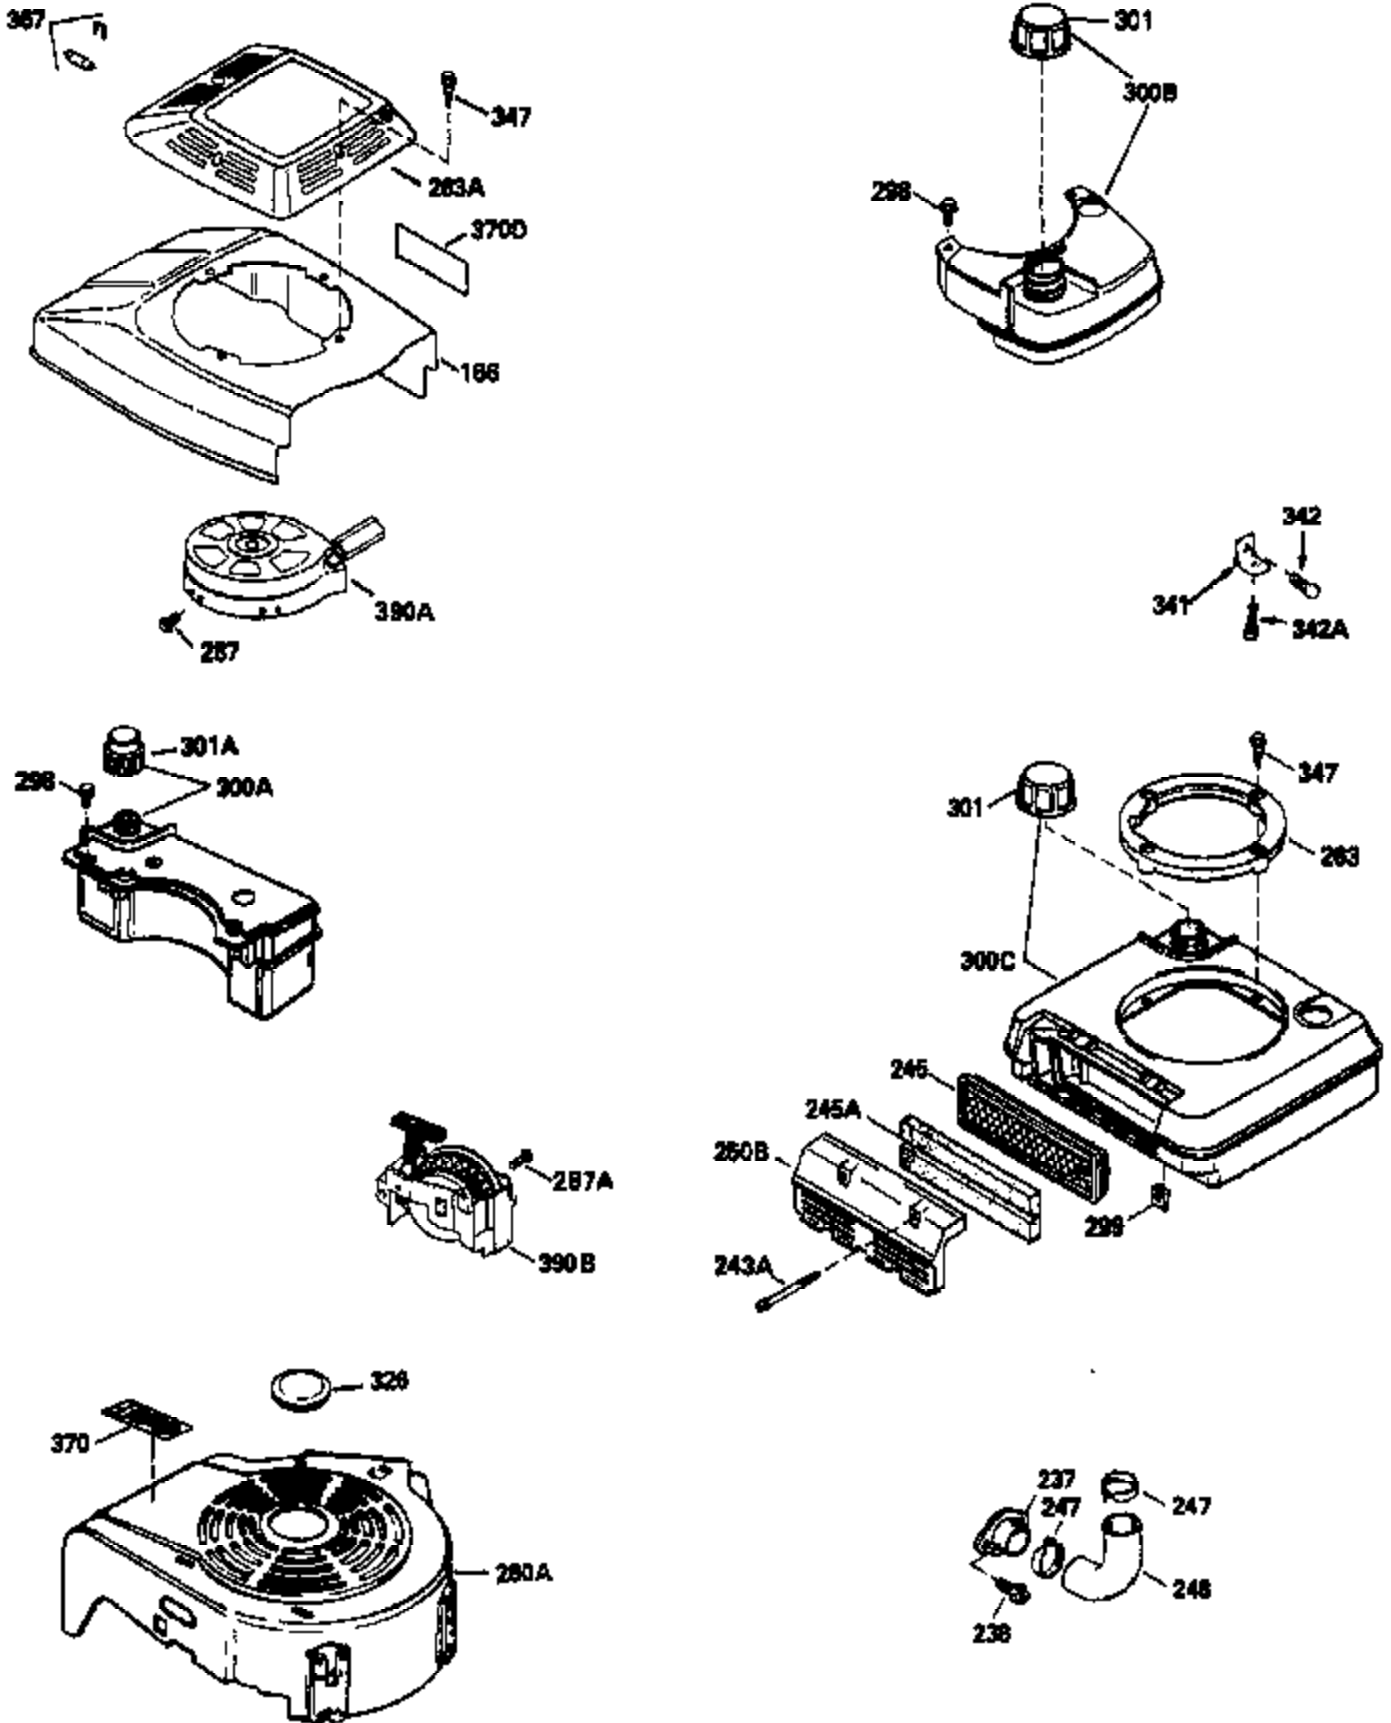

ILLUSTRATION SHOWS TYPICAL PARTS ONLY. ORDER BY PART NUMBER. PARTS NOT LISTED ARE SUPPLIED BY OEM.

VIEW 2 OF 3

Engine Parts List #2

Ref #	Part Number	Qty	Description
	RPMHigh		2700 to 3000
	RPMLow		2300 to 2600
92	650815	1	Belleville Washer
166	35827	1	Engine Shroud
191	35039B	1	S.E. Brake Bracket (Incl. 195)
238	650932	2	Screw, 10-32 x 49/64"
245	35066	1	Air Cleaner Filter
263A	35821	1	Grill Starter
287	650884	2	Screw, 8-32 x 1/2"
301	35355	1	Fuel Cap
347	650898	4	Screw, 10-32 x 27/32"
370A	35840	1	Name Decal
370	35977	1	Instruction Decal
390	590637	1	Rewind Starter