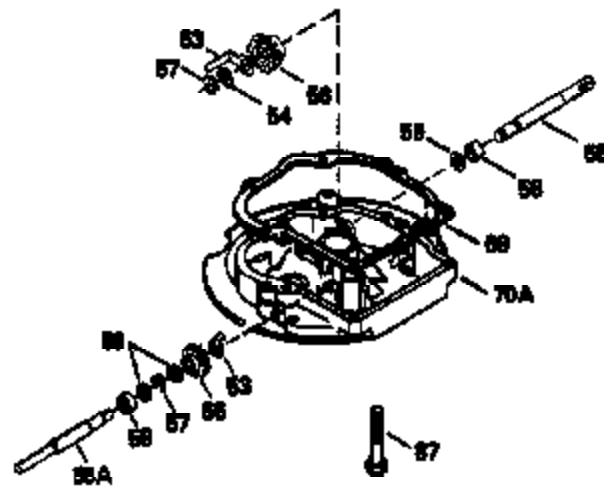

ILLUSTRATION SHOWS TYPICAL PARTS ONLY. ORDER BY PART NUMBER. PARTS NOT LISTED ARE SUPPLIED BY OEM.

VIEW 3 OF 3

Ref #	Part Number	Qty	Description
	RPMHigh		2700 to 3000
	RPMLow		2300 to 2600
19	31361	1	Extension Spring
69	35261	1	* Mounting Flange Gasket
92	650815	1	Belleville Washer
182	6201	2	Screw, 1/4-28 x 7/8"
185	31384A	1	Intake Pipe (Incl. 224)
186	34358	1	Governor Link
191	35039B	1	S.E. Brake Bracket (Incl. 195)
223	650451	2	Screw, 1/4-20 x 1"
238	650932	2	Screw, 10-32 x 49/64"
241	35797	1	Air Cleaner Collar
245	35066	1	Air Cleaner Filter
250	35986	1	Air Cleaner Cover
276	35994	1	Locking Plate
277	650957	2	Screw, 1/4-20 x 2-31/32"
322	35013	1	Connector Body
370A	35840	1	Name Decal
395	35707	1	Electric Starter Motor (12 Volt)
507	35853	1	Starter Wire