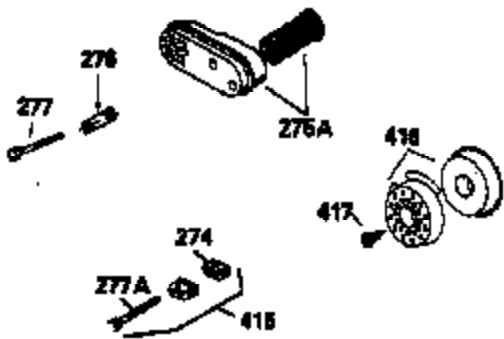

ILLUSTRATION SHOWS TYPICAL PARTS ONLY. ORDER BY PART NUMBER. PARTS NOT LISTED ARE SUPPLIED BY OEM.

VIEW 3 OF 3

Ref #	Part Number	Qty	Description
	RPMHigh		2700 to 3000
	RPMLow		2300 to 2600
19	31361	1	Extension Spring
69	35261	1	* Mounting Flange Gasket
92	650815	1	Belleville Washer
182	6201	2	Screw, 1/4-28 x 7/8"
185	31384A	1	Intake Pipe (Incl. 224)
186	34358	1	Governor Link
191	35039B	1	S.E. Brake Bracket (Incl. 195)
223	650451	2	Screw, 1/4-20 x 1"
238	650932	2	Screw, 10-32 x 49/64"
241	35797	1	Air Cleaner Collar
245	35066	1	Air Cleaner Filter
250	35986	1	Air Cleaner Cover
276	35994	1	Locking Plate
277	650957	2	Screw, 1/4-20 x 2-31/32"
322	35013	1	Connector Body
370A	35840	1	Name Decal
395	35707	1	Electric Starter Motor (12 Volt)
507	35853	1	Starter Wire