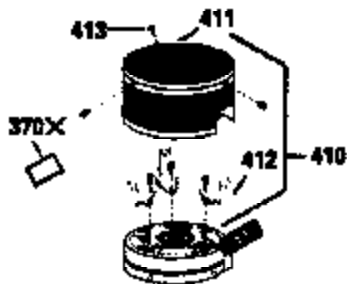

ILLUSTRATION SHOWS TYPICAL PARTS ONLY. ORDER BY PART NUMBER. PARTS NOT LISTED ARE SUPPLIED BY OEM.

VIEW 3 OF 3

Ref #	Part Number	Qty	Description
	RPMHigh		2700 to 3000
	RPMLow		2300 to 2600
19	31361	1	Extension Spring
69	35261	1	* Mounting Flange Gasket
92	650815	1	Belleville Washer
182	6201	2	Screw, 1/4-28 x 7/8"
185	31384A	1	Intake Pipe (Incl. 224)
186	34358	1	Governor Link
191	35039B	1	S.E. Brake Bracket (Incl. 195)
223	650451	2	Screw, 1/4-20 x 1"
238	650932	2	Screw, 10-32 x 49/64"
241	35797	1	Air Cleaner Collar
245	35066	1	Air Cleaner Filter
250	35986	1	Air Cleaner Cover
276	35994	1	Locking Plate
277	650957	2	Screw, 1/4-20 x 2-31/32"
322	35013	1	Connector Body
370A	35840	1	Name Decal
395	35707	1	Electric Starter Motor (12 Volt)
507	35853	1	Starter Wire