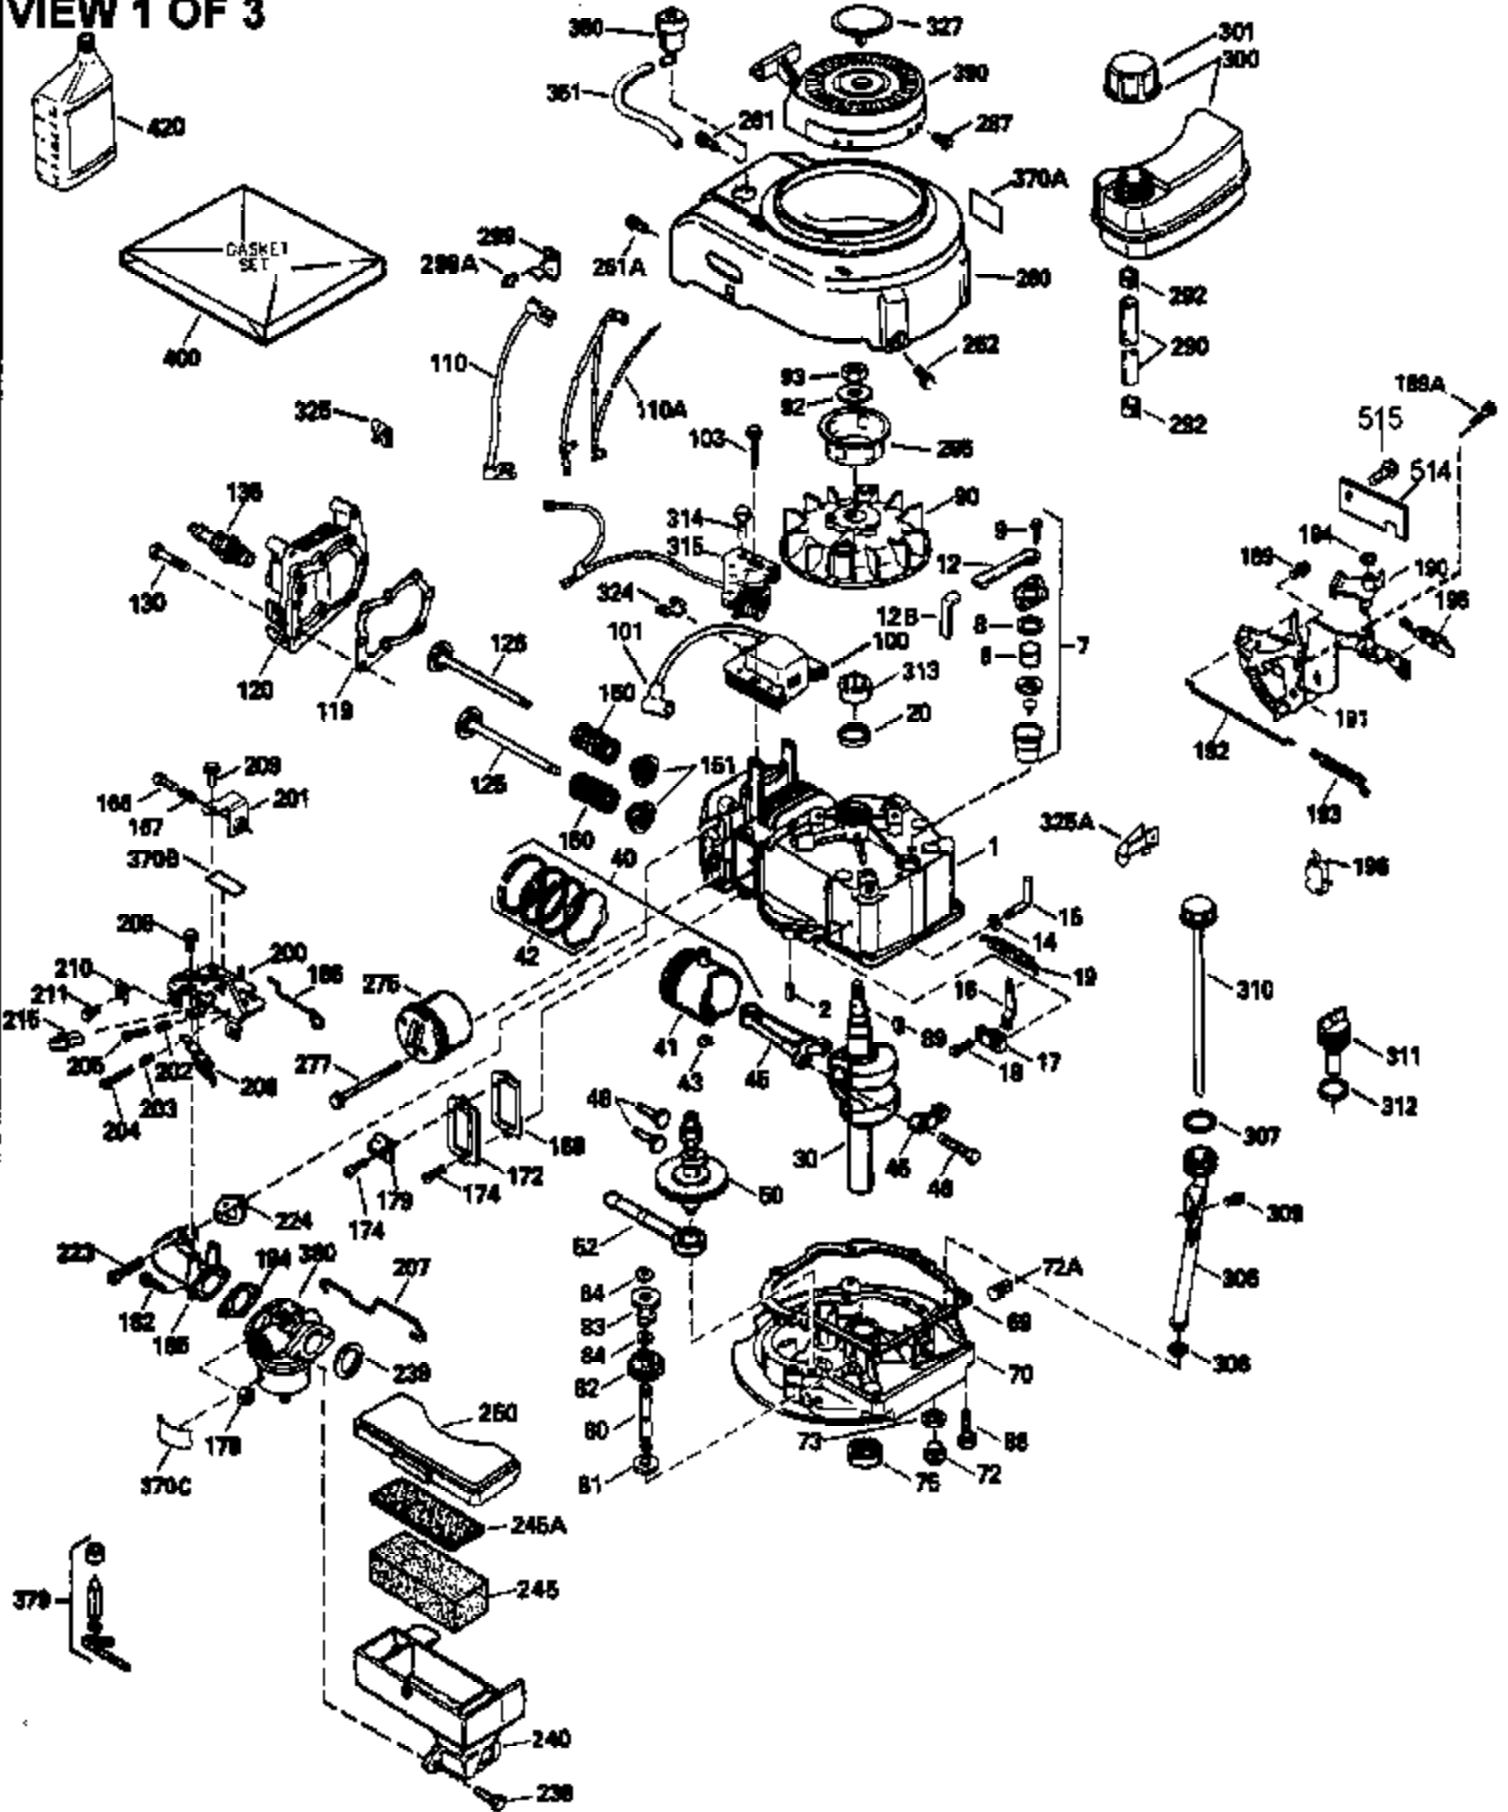

## Engine Parts List #1

Ref #	Part Number	Qty	Description
	RPMHigh		2700 to 3000
	RPMLow		2300 to 2600
1	33968B	1	Cylinder (Incl. 2 & 20)
2	26727	2	Dowel Pin
6	33734	1	Breather Element
7	34214A	1	Breather Ass'y. (Incl.6,8,9,12 & 12B)
8	33735	1	* Breather Gasket
9	30200	2	Screw, 10-24 x 9/16"
12	33886	1	Breather Tube
12B	34695	1	Breather Tube Elbow
14	28277	1	Washer
15	30589	1	Governor Rod (Incl. 14)
16	31383A	1	Governor Lever
17	31335	1	Governor Lever Clamp
18	650548	1	Screw, 8-32 x 5/16"
19	31361	1	Extension Spring
20	32600	1	Oil Seal
30	35801	1	Crankshaft
40	34535	1	Piston, Pin & Ring Set (Std.)
40	34536	1	Piston, Pin & Ring Set (.010" OS)
40	34537	1	Piston, Pin & Ring Set (.020" OS)
41	33562B	1	Piston & Pin Ass'y. (Std.) (Incl. 43)
41	33563B	1	Piston & Pin Ass'y. (.010" OS) (Incl. 43)
41	33564B	1	Piston & Pin Ass'y. (.020" OS) (Incl. 43)
42	33567	1	Ring Set (Std.)
42	33568	1	Ring Set (.010" OS)
42	33569	1	Ring Set (.020" OS)
43	20381	2	Piston Pin Retaining Ring
45	32875	1	Connecting Rod Ass'y. (Incl. 46)
46	32610A	2	Connecting Rod Bolt
48	27241	2	Valve Lifter
50	35992	1	Camshaft (MCR)
52	29914	1	Oil Pump Ass'y.
69	35261	1	* Mounting Flange Gasket
70	34311D	1	Mounting Flange (Incl. 72, 75 & 80)
72	30572	1	Oil Drain Plug (Incl. 73)
73	28833	1	Drain Plug Gasket
75	27897	1	Oil Seal
80	30574	1	Governor Shaft
81	30590A	1	Washer
82	30591	1	Governor Gear Ass'y. (Incl. 81)
83	30588A	1	Governor Spool
84	29193	2	Retaining Ring
86	650488	6	Screw, 1/4-20 x 1-1/4"
89	611004	1	Flywheel Key
90	611150	1	Flywheel
92	650815	1	Belleville Washer
93	650816	1	Flywheel Nut
100	34443A	1	Solid State Ignition
101	610118	1	Spark Plug Cover
103	650814	2	Screw, Torx T-15, 10-24 x 1"
110	34961	1	Ground Wire
110A	34970	1	Ground Wire
119	33554A	1	* Cylinder Head Gasket
120	34342	1	Cylinder Head
125	29313C	1	Exhaust Valve (Std.) (Incl. 151)
125	29315C	1	Exhaust Valve (1/32" OS) (Incl. 151)
126	29314B	1	Intake Valve (Std.) (Incl. 151)