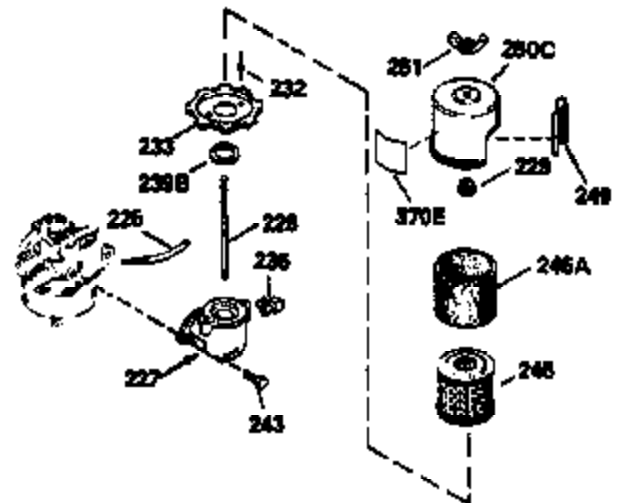

ILLUSTRATION SHOWS TYPICAL PARTS ONLY. ORDER BY PART NUMBER. PARTS NOT LISTED ARE SUPPLIED BY OEM.

VIEW 3 OF 3

Ref #	Part Number	Qty	Description
	RPMHigh		2700 to 3000
	RPMLow		2300 to 2600
19	31361	1	Extension Spring
69	35261	1	* Mounting Flange Gasket
92	650815	1	Belleville Washer
182	6201	2	Screw, 1/4-28 x 7/8"
185	31384A	1	Intake Pipe (Incl. 224)
186	34358	1	Governor Link
191	35039B	1	S.E. Brake Bracket (Incl. 195)
223	650451	2	Screw, 1/4-20 x 1"
238	650932	2	Screw, 10-32 x 49/64"
241	35797	1	Air Cleaner Collar
245	35066	1	Air Cleaner Filter
250	35986	1	Air Cleaner Cover
276	35994	1	Locking Plate
277	650957	2	Screw, 1/4-20 x 2-31/32"
322	35013	1	Connector Body
370A	35840	1	Name Decal
395	35707	1	Electric Starter Motor (12 Volt)
507	35853	1	Starter Wire