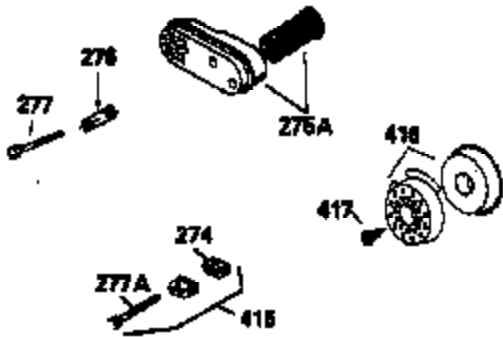

ILLUSTRATION SHOWS TYPICAL PARTS ONLY. ORDER BY PART NUMBER. PARTS NOT LISTED ARE SUPPLIED BY OEM.

VIEW 3 OF 3

Ref #	Part Number	Qty	Description
12A	34695		Elbow, Breather tube
19	31361		Spring, Extension
69	35261		* Gasket, Mounting flange
92	650815		Washer, Belleville
182	6201		Screw, 1/4-28 x 7/8"
185	31384A		Pipe, Intake (Incl. 224)
186	32653		Link, Governor spring
191	35039B		Bracket Assy., S.E. Brake (Incl. 195)
216	33086		Lever, Speed adjusting
223	650451		Screw, 1/4-20 x 1"
238	650932		Screw, 10-32 x 49/64"
241	35797		Collar, Air cleaner
245	35066		Filter, Air cleaner
246D	35435		Filter, Pre-Air (Optional)
250A	35065		Cover Assy., Air cleaner
275A	34613		Muffler
276	33753		Plate, Locking
277A	30063		Screw, Torx T-30, 1/4-20 x 1/2" (Use as req.)
277	650795		Screw, 1/4-20 x 2-1/4" (Use as requir ed)
370F	35847		Decal, Instruction
370G	34387		Decal, Instruction (Optional)
410	730574		Opt.Debris Screen Kit (Incl.370G,411, 412,413)
411	35596		Debris Screen (Optional)
412	35597		Debris Screen Bracket (Optional)
413	650910		Screw, 8-32 x 1/4 (Optional)
415	730162		Muffler Adapter Kit(In.274,277A)(Use as req.)