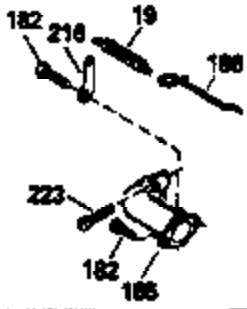

ILLUSTRATION SHOWS TYPICAL PARTS ONLY. ORDER BY PART NUMBER. PARTS NOT LISTED ARE SUPPLIED BY OEM.

VIEW 3 OF 3

Ref #	Part Number	Qty	Description
12A	34695		Elbow, Breather tube
19	31361		Spring, Extension
69	35261		* Gasket, Mounting flange
92	650815		Washer, Belleville
182	6201		Screw, 1/4-28 x 7/8"
185	31384A		Pipe, Intake (Incl. 224)
186	32653		Link, Governor spring
191	35039B		Bracket Assy., S.E. Brake (Incl. 195)
216	33086		Lever, Speed adjusting
223	650451		Screw, 1/4-20 x 1"
238	650932		Screw, 10-32 x 49/64"
241	35797		Collar, Air cleaner
245	35066		Filter, Air cleaner
246D	35435		Filter, Pre-Air (Optional)
250A	35065		Cover Assy., Air cleaner
275A	34613		Muffler
276	33753		Plate, Locking
277A	30063		Screw, Torx T-30, 1/4-20 x 1/2" (Use as req.)
277	650795		Screw, 1/4-20 x 2-1/4" (Use as requir ed)
370F	35847		Decal, Instruction
370G	34387		Decal, Instruction (Optional)
410	730574		Opt.Debris Screen Kit (Incl.370G,411, 412,413)
411	35596		Debris Screen (Optional)
412	35597		Debris Screen Bracket (Optional)
413	650910		Screw, 8-32 x 1/4 (Optional)
415	730162		Muffler Adapter Kit(In.274,277A)(Use as req.)