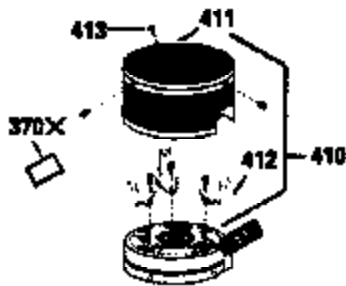

ILLUSTRATION SHOWS TYPICAL PARTS ONLY. ORDER BY PART NUMBER. PARTS NOT LISTED ARE SUPPLIED BY OEM.

VIEW 3 OF 3

Ref #	Part Number	Qty	Description
12A	34695		Elbow, Breather tube
19	31361		Spring, Extension
69	35261		* Gasket, Mounting flange
92	650815		Washer, Belleville
182	6201		Screw, 1/4-28 x 7/8"
185	31384A		Pipe, Intake (Incl. 224)
186	32653		Link, Governor spring
191	35039B		Bracket Assy., S.E. Brake (Incl. 195)
216	33086		Lever, Speed adjusting
223	650451		Screw, 1/4-20 x 1"
238	650932		Screw, 10-32 x 49/64"
241	35797		Collar, Air cleaner
245	35066		Filter, Air cleaner
246D	35435		Filter, Pre-Air (Optional)
250A	35065		Cover Assy., Air cleaner
275A	34613		Muffler
276	33753		Plate, Locking
277A	30063		Screw, Torx T-30, 1/4-20 x 1/2" (Use as req.)
277	650795		Screw, 1/4-20 x 2-1/4" (Use as requir ed)
370F	35847		Decal, Instruction
370G	34387		Decal, Instruction (Optional)
410	730574		Opt.Debris Screen Kit (Incl.370G,411, 412,413)
411	35596		Debris Screen (Optional)
412	35597		Debris Screen Bracket (Optional)
413	650910		Screw, 8-32 x 1/4 (Optional)
415	730162		Muffler Adapter Kit(In.274,277A)(Use as req.)