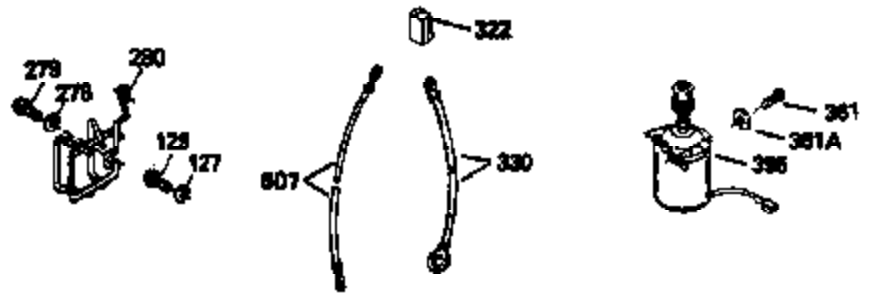

ILLUSTRATION SHOWS TYPICAL PARTS ONLY. ORDER BY PART NUMBER. PARTS NOT LISTED ARE SUPPLIED BY OEM.

VIEW 3 OF 3

Ref #	Part Number	Qty	Description
12A	34695		Elbow, Breather tube
19	31361		Spring, Extension
69	35261		* Gasket, Mounting flange
92	650815		Washer, Belleville
182	6201		Screw, 1/4-28 x 7/8"
185	31384A		Pipe, Intake (Incl. 224)
186	32653		Link, Governor spring
191	35039B		Bracket Assy., S.E. Brake (Incl. 195)
216	33086		Lever, Speed adjusting
223	650451		Screw, 1/4-20 x 1"
238	650932		Screw, 10-32 x 49/64"
241	35797		Collar, Air cleaner
245	35066		Filter, Air cleaner
246D	35435		Filter, Pre-Air (Optional)
250A	35065		Cover Assy., Air cleaner
275A	34613		Muffler
276	33753		Plate, Locking
277A	30063		Screw, Torx T-30, 1/4-20 x 1/2" (Use as req.)
277	650795		Screw, 1/4-20 x 2-1/4" (Use as requir ed)
370F	35847		Decal, Instruction
370G	34387		Decal, Instruction (Optional)
410	730574		Opt.Debris Screen Kit (Incl.370G,411, 412,413)
411	35596		Debris Screen (Optional)
412	35597		Debris Screen Bracket (Optional)
413	650910		Screw, 8-32 x 1/4 (Optional)
415	730162		Muffler Adapter Kit(In.274,277A)(Use as req.)