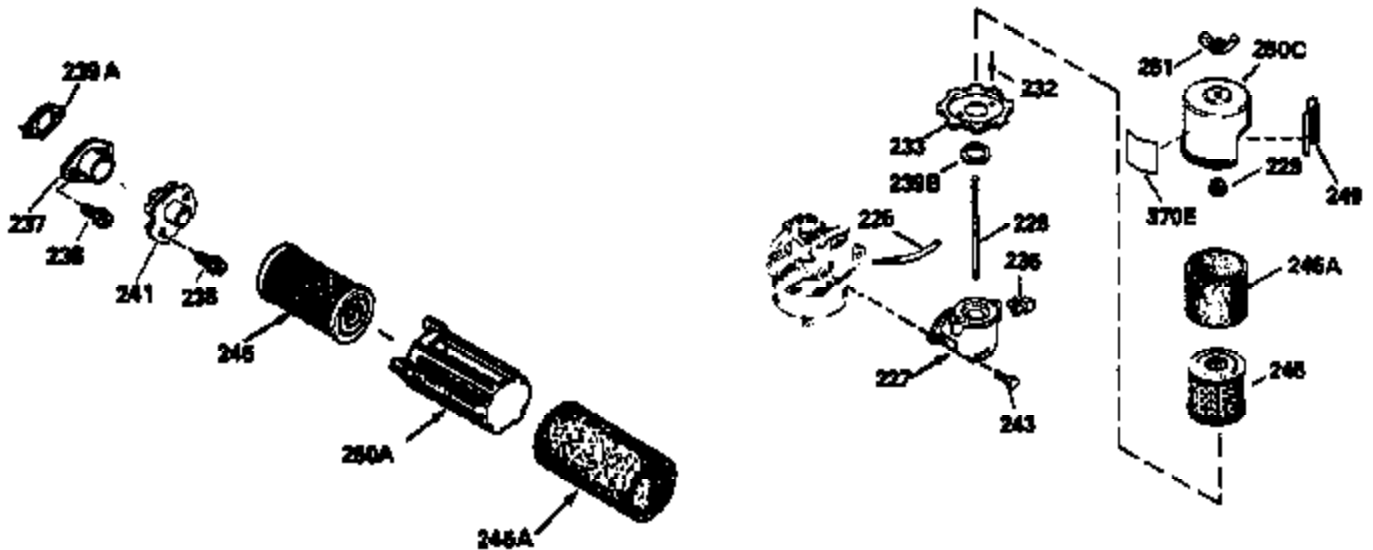

ILLUSTRATION SHOWS TYPICAL PARTS ONLY. ORDER BY PART NUMBER. PARTS NOT LISTED ARE SUPPLIED BY OEM.

VIEW 3 OF 3

Ref #	Part Number	Qty	Description
12A	34695		Elbow, Breather tube
19	31361		Spring, Extension
69	35261		* Gasket, Mounting flange
92	650815		Washer, Belleville
182	6201		Screw, 1/4-28 x 7/8"
185	31384A		Pipe, Intake (Incl. 224)
186	32653		Link, Governor spring
191	35039B		Bracket Assy., S.E. Brake (Incl. 195)
216	33086		Lever, Speed adjusting
223	650451		Screw, 1/4-20 x 1"
238	650932		Screw, 10-32 x 49/64"
241	35797		Collar, Air cleaner
245	35066		Filter, Air cleaner
246D	35435		Filter, Pre-Air (Optional)
250A	35065		Cover Assy., Air cleaner
275A	34613		Muffler
276	33753		Plate, Locking
277A	30063		Screw, Torx T-30, 1/4-20 x 1/2" (Use as req.)
277	650795		Screw, 1/4-20 x 2-1/4" (Use as requir ed)
370F	35847		Decal, Instruction
370G	34387		Decal, Instruction (Optional)
410	730574		Opt.Debris Screen Kit (Incl.370G,411, 412,413)
411	35596		Debris Screen (Optional)
412	35597		Debris Screen Bracket (Optional)
413	650910		Screw, 8-32 x 1/4 (Optional)
415	730162		Muffler Adapter Kit(In.274,277A)(Use as req.)