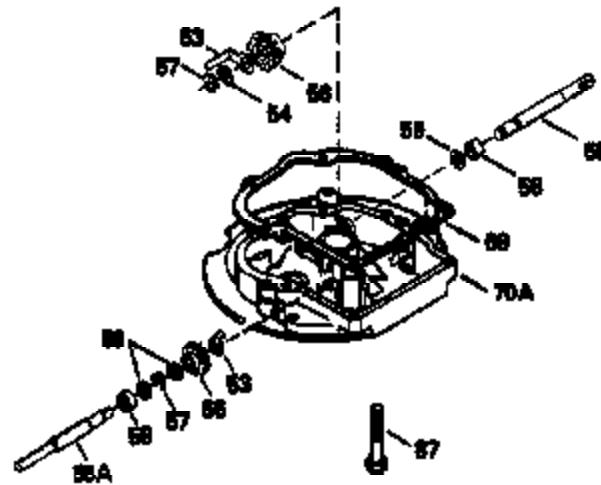

ILLUSTRATION SHOWS TYPICAL PARTS ONLY. ORDER BY PART NUMBER. PARTS NOT LISTED ARE SUPPLIED BY OEM.

VIEW 3 OF 3

Ref #	Part Number	Qty	Description
12A	34695		Elbow, Breather tube
19	31361		Spring, Extension
69	35261		* Gasket, Mounting flange
92	650815		Washer, Belleville
182	6201		Screw, 1/4-28 x 7/8"
185	31384A		Pipe, Intake (Incl. 224)
186	34337		Link, Governor spring
191	35015B		Bracket Assy., S.E. Brake (Incl. 195)
223	650451		Screw, 1/4-20 x 1"
238	650932		Screw, 10-32 x 49/64"
241	35797		Collar, Air cleaner
245	35066		Filter, Air cleaner
246D	35435		Filter, Pre-Air (Optional)
250A	35065		Cover Assy., Air cleaner
275A	34613		Muffler
276	33753		Plate, Locking
277A	30063		Screw, Torx T-30, 1/4-20 x 1/2" (Use as req.)
277	650795		Screw, 1/4-20 x 2-1/4" (Use as requir ed)
322	35013		Connector, Body
330	34970		Wire & terminal Assy.
330	35853		Wire Assy.
354	35025		Staple (Not used on all models)
357	34985		Rope Stop & Staple Assy. (Incl. 354)
361	650831		Screw, 1/4-20 x 15/32"
370G	34387		Decal, Instruction (Optional)
370F	35847		Decal, Instruction
395	35707		Electric Starter Motor (12 Volt) (Refer to Division 5, Section D page 18 or Fiche 8A, Grid G-11 for breakdown)
410	730574		Opt.Debris Screen Kit (Incl.370G,411, 412,413)
411	35596		Debris Screen (Optional)
412	35597		Debris Screen Bracket (Optional)
413	650910		Screw, 8-32 x 1/4 (Optional)
415	730162		Muffler Adapter Kit(In.274,277A)(Use as req.)