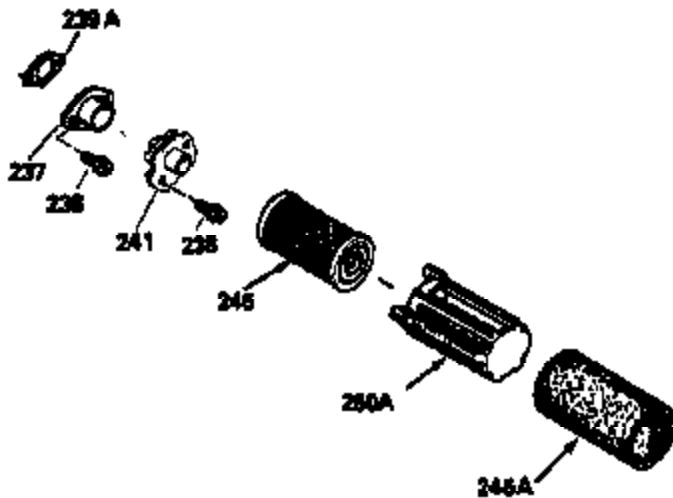

ILLUSTRATION SHOWS TYPICAL PARTS ONLY. ORDER BY PART NUMBER. PARTS NOT LISTED ARE SUPPLIED BY OEM.

VIEW 3 OF 3

Ref #	Part Number	Qty	Description
12A	34695		Elbow, Breather tube
19	31361		Spring, Extension
69	35261		* Gasket, Mounting flange
92	650815		Washer, Belleville
182	6201		Screw, 1/4-28 x 7/8"
185	31384A		Pipe, Intake (Incl. 224)
186	34337		Link, Governor spring
191	35015B		Bracket Assy., S.E. Brake (Incl. 195)
223	650451		Screw, 1/4-20 x 1"
238	650932		Screw, 10-32 x 49/64"
241	35797		Collar, Air cleaner
245	35066		Filter, Air cleaner
246D	35435		Filter, Pre-Air (Optional)
250A	35065		Cover Assy., Air cleaner
275A	34613		Muffler
276	33753		Plate, Locking
277A	30063		Screw, Torx T-30, 1/4-20 x 1/2" (Use as req.)
277	650795		Screw, 1/4-20 x 2-1/4" (Use as requir ed)
322	35013		Connector, Body
330	34970		Wire & terminal Assy.
330	35853		Wire Assy.
354	35025		Staple (Not used on all models)
357	34985		Rope Stop & Staple Assy. (Incl. 354)
361	650831		Screw, 1/4-20 x 15/32"
370G	34387		Decal, Instruction (Optional)
370F	35847		Decal, Instruction
395	35707		Electric Starter Motor (12 Volt) (Refer to Division 5, Section D page 18 or Fiche 8A, Grid G-11 for breakdown)
410	730574		Opt.Debris Screen Kit (Incl.370G,411, 412,413)
411	35596		Debris Screen (Optional)
412	35597		Debris Screen Bracket (Optional)
413	650910		Screw, 8-32 x 1/4 (Optional)
415	730162		Muffler Adapter Kit(In.274,277A)(Use as req.)