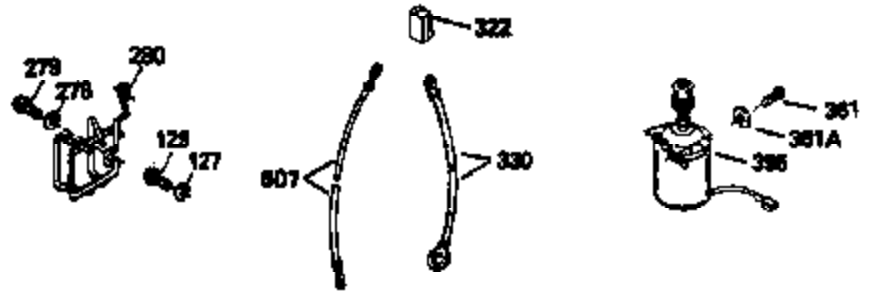

ILLUSTRATION SHOWS TYPICAL PARTS ONLY. ORDER BY PART NUMBER. PARTS NOT LISTED ARE SUPPLIED BY OEM.

VIEW 3 OF 3

Ref #	Part Number	Qty	Description
12A	34695		Elbow, Breather tube
19	31361		Spring, Extension
69	35261		* Gasket, Mounting flange
92	650815		Washer, Belleville
182	6201		Screw, 1/4-28 x 7/8"
185	31384A		Pipe, Intake (Incl. 224)
186	34337		Link, Governor spring
191	35015B		Bracket Assy., S.E. Brake (Incl. 195)
223	650451		Screw, 1/4-20 x 1"
238	650932		Screw, 10-32 x 49/64"
241	35797		Collar, Air cleaner
245	35066		Filter, Air cleaner
246D	35435		Filter, Pre-Air (Optional)
250A	35065		Cover Assy., Air cleaner
275A	34613		Muffler
276	33753		Plate, Locking
277A	30063		Screw, Torx T-30, 1/4-20 x 1/2" (Use as req.)
277	650795		Screw, 1/4-20 x 2-1/4" (Use as requir ed)
322	35013		Connector, Body
330	34970		Wire & terminal Assy.
330	35853		Wire Assy.
354	35025		Staple (Not used on all models)
357	34985		Rope Stop & Staple Assy. (Incl. 354)
361	650831		Screw, 1/4-20 x 15/32"
370G	34387		Decal, Instruction (Optional)
370F	35847		Decal, Instruction
395	35707		Electric Starter Motor (12 Volt) (Refer to Division 5, Section D page 18 or Fiche 8A, Grid G-11 for breakdown)
410	730574		Opt.Debris Screen Kit (Incl.370G,411, 412,413)
411	35596		Debris Screen (Optional)
412	35597		Debris Screen Bracket (Optional)
413	650910		Screw, 8-32 x 1/4 (Optional)
415	730162		Muffler Adapter Kit(In.274,277A)(Use as req.)