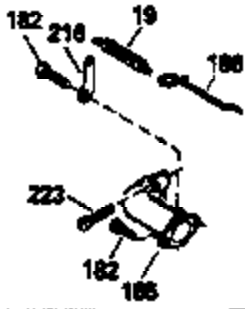

ILLUSTRATION SHOWS TYPICAL PARTS ONLY. ORDER BY PART NUMBER. PARTS NOT LISTED ARE SUPPLIED BY OEM.

VIEW 3 OF 3

Ref #	Part Number	Qty	Description
12A	34695		Elbow, Breather tube
19	31361		Spring, Extension
69	35261		* Gasket, Mounting flange
92	650815		Washer, Belleville
182	6201		Screw, 1/4-28 x 7/8"
185	31384A		Pipe, Intake (Incl. 224)
186	34337		Link, Governor spring
191	35015B		Bracket Assy., S.E. Brake (Incl. 195)
223	650451		Screw, 1/4-20 x 1"
238	650932		Screw, 10-32 x 49/64"
241	35797		Collar, Air cleaner
245	35066		Filter, Air cleaner
246D	35435		Filter, Pre-Air (Optional)
250A	35065		Cover Assy., Air cleaner
275A	34613		Muffler
276	33753		Plate, Locking
277A	30063		Screw, Torx T-30, 1/4-20 x 1/2" (Use as req.)
277	650795		Screw, 1/4-20 x 2-1/4" (Use as requir ed)
322	35013		Connector, Body
330	34970		Wire & terminal Assy.
330	35853		Wire Assy.
354	35025		Staple (Not used on all models)
357	34985		Rope Stop & Staple Assy. (Incl. 354)
361	650831		Screw, 1/4-20 x 15/32"
370G	34387		Decal, Instruction (Optional)
370F	35847		Decal, Instruction
395	35707		Electric Starter Motor (12 Volt) (Refer to Division 5, Section D page 18 or Fiche 8A, Grid G-11 for breakdown)
410	730574		Opt.Debris Screen Kit (Incl.370G,411, 412,413)
411	35596		Debris Screen (Optional)
412	35597		Debris Screen Bracket (Optional)
413	650910		Screw, 8-32 x 1/4 (Optional)
415	730162		Muffler Adapter Kit(In.274,277A)(Use as req.)