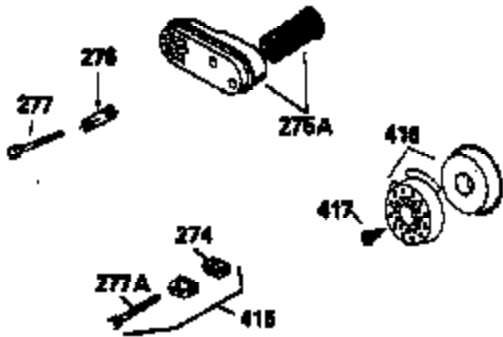

ILLUSTRATION SHOWS TYPICAL PARTS ONLY. ORDER BY PART NUMBER. PARTS NOT LISTED ARE SUPPLIED BY OEM.

VIEW 3 OF 3

Ref #	Part Number	Qty	Description
12A	34695		Elbow, Breather tube
19	31361		Spring, Extension
69	35261		* Gasket, Mounting flange
92	650815		Washer, Belleville
182	6201		Screw, 1/4-28 x 7/8"
185	31384A		Pipe, Intake (Incl. 224)
186	34337		Link, Governor spring
191	35015B		Bracket Assy., S.E. Brake (Incl. 195)
223	650451		Screw, 1/4-20 x 1"
238	650932		Screw, 10-32 x 49/64"
241	35797		Collar, Air cleaner
245	35066		Filter, Air cleaner
246D	35435		Filter, Pre-Air (Optional)
250A	35065		Cover Assy., Air cleaner
275A	34613		Muffler
276	33753		Plate, Locking
277A	30063		Screw, Torx T-30, 1/4-20 x 1/2" (Use as req.)
277	650795		Screw, 1/4-20 x 2-1/4" (Use as requir ed)
322	35013		Connector, Body
330	34970		Wire & terminal Assy.
330	35853		Wire Assy.
354	35025		Staple (Not used on all models)
357	34985		Rope Stop & Staple Assy. (Incl. 354)
361	650831		Screw, 1/4-20 x 15/32"
370G	34387		Decal, Instruction (Optional)
370F	35847		Decal, Instruction
395	35707		Electric Starter Motor (12 Volt) (Refer to Division 5, Section D page 18 or Fiche 8A, Grid G-11 for breakdown)
410	730574		Opt.Debris Screen Kit (Incl.370G,411, 412,413)
411	35596		Debris Screen (Optional)
412	35597		Debris Screen Bracket (Optional)
413	650910		Screw, 8-32 x 1/4 (Optional)
415	730162		Muffler Adapter Kit(In.274,277A)(Use as req.)