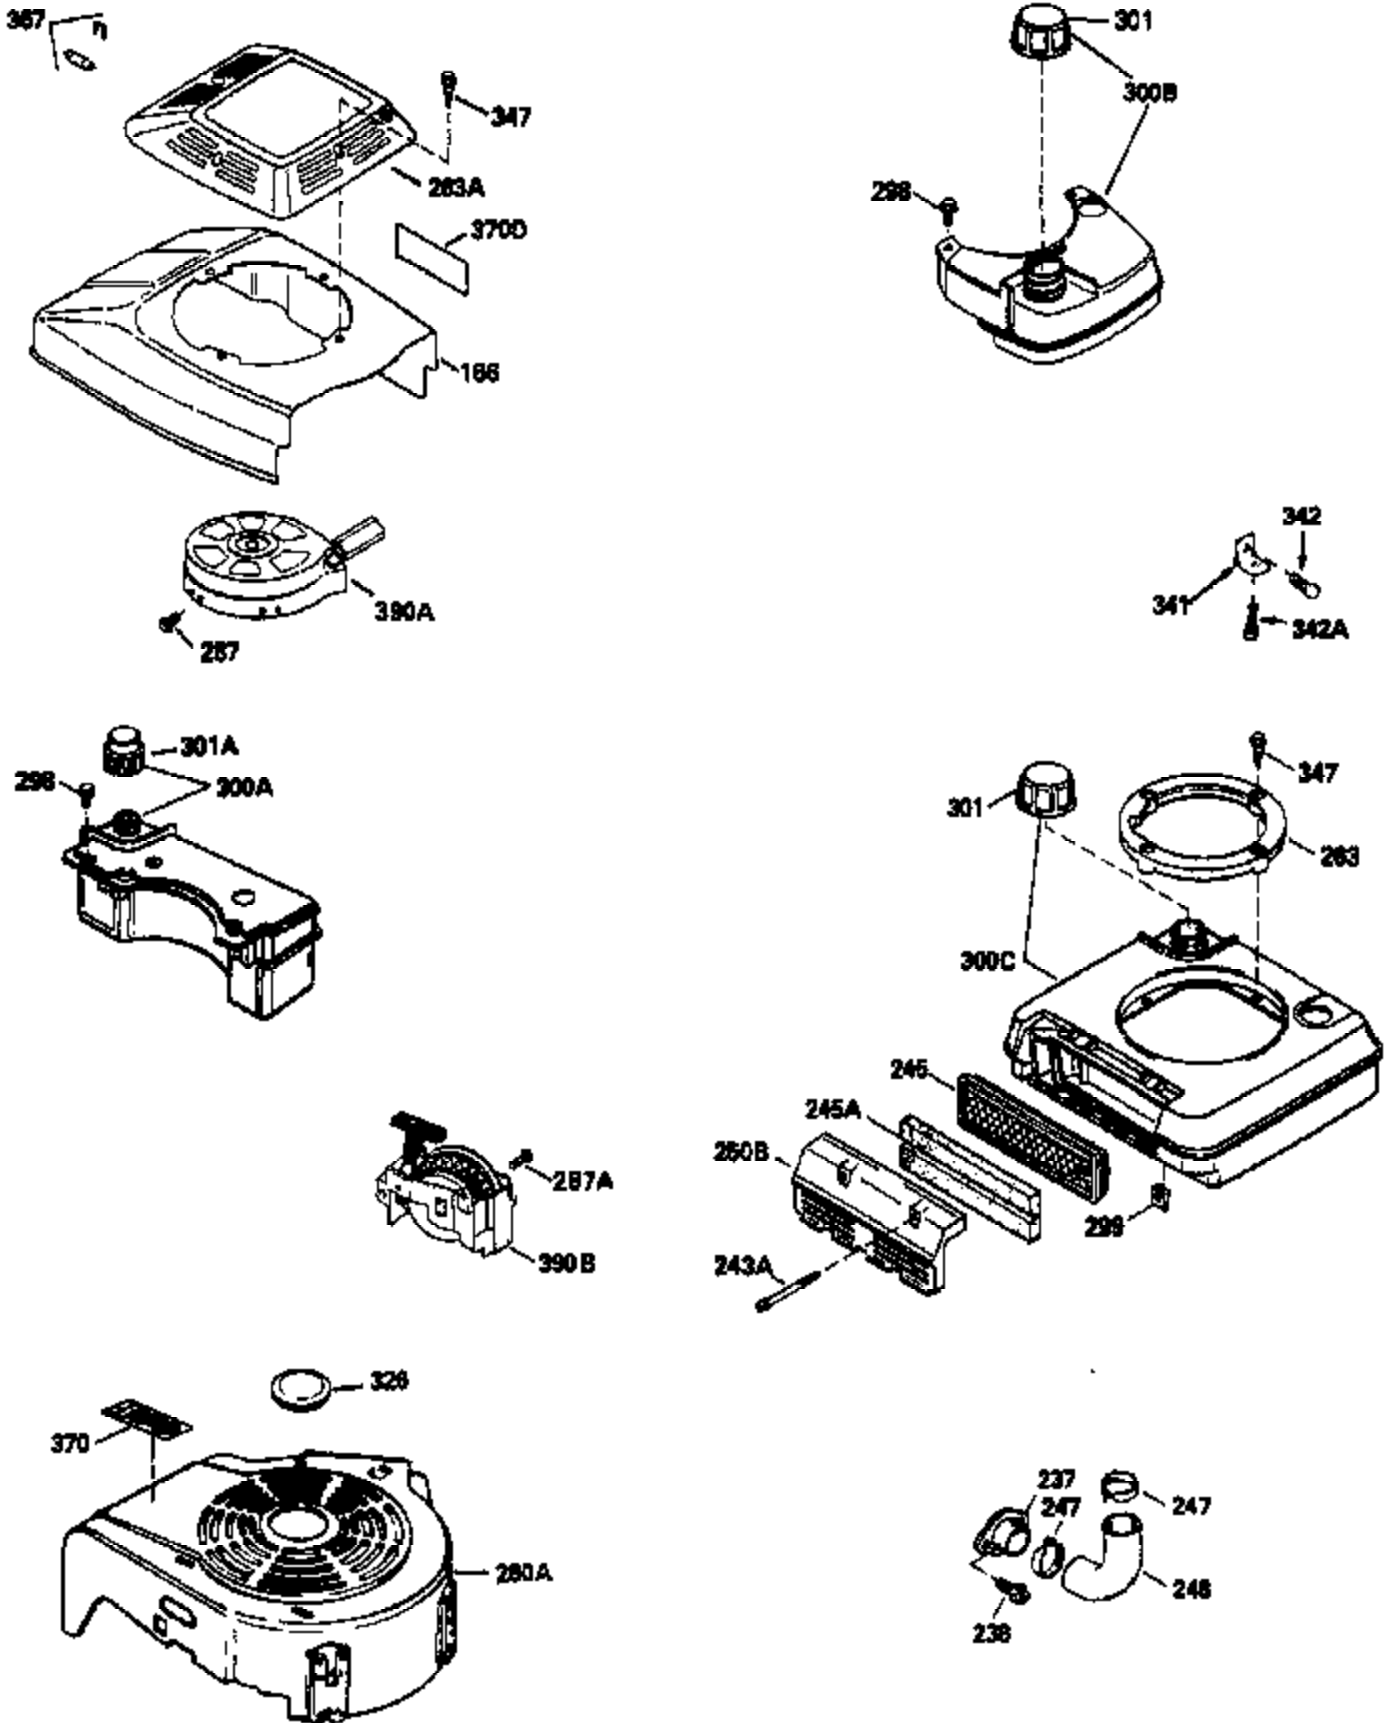

ILLUSTRATION SHOWS TYPICAL PARTS ONLY. ORDER BY PART NUMBER. PARTS NOT LISTED ARE SUPPLIED BY OEM.

VIEW 2 OF 3

Ref #	Part Number	Qty	Description
12A	34695		Elbow, Breather tube
92	650815		Washer, Belleville
166	35827		Shroud, Engine
191	35015B		Bracket Assy., S.E. Brake (Incl. 195)
238	650932		Screw, 10-32 x 49/64"
245	35066		Filter, Air cleaner
246D	35435		Filter, Pre-Air (Optional)
250A	35065		Cover Assy., Air cleaner
263A	35821		Grill, Starter
301A	35355		Fuel Cap (Use as required)
347	650898		Screw, 10-32 x 27/32"
354	35025		Staple (Not used on all models)
357	34985		Rope Stop & Staple Assy. (Incl. 354)
370F	35847		Decal, Instruction
370G	34387		Decal, Instruction (Optional)
390A	590637		Rewind Starter (Refer to Division 5, Section C, page 34 or Fiche 8A, Grid G-5 for breakdown)