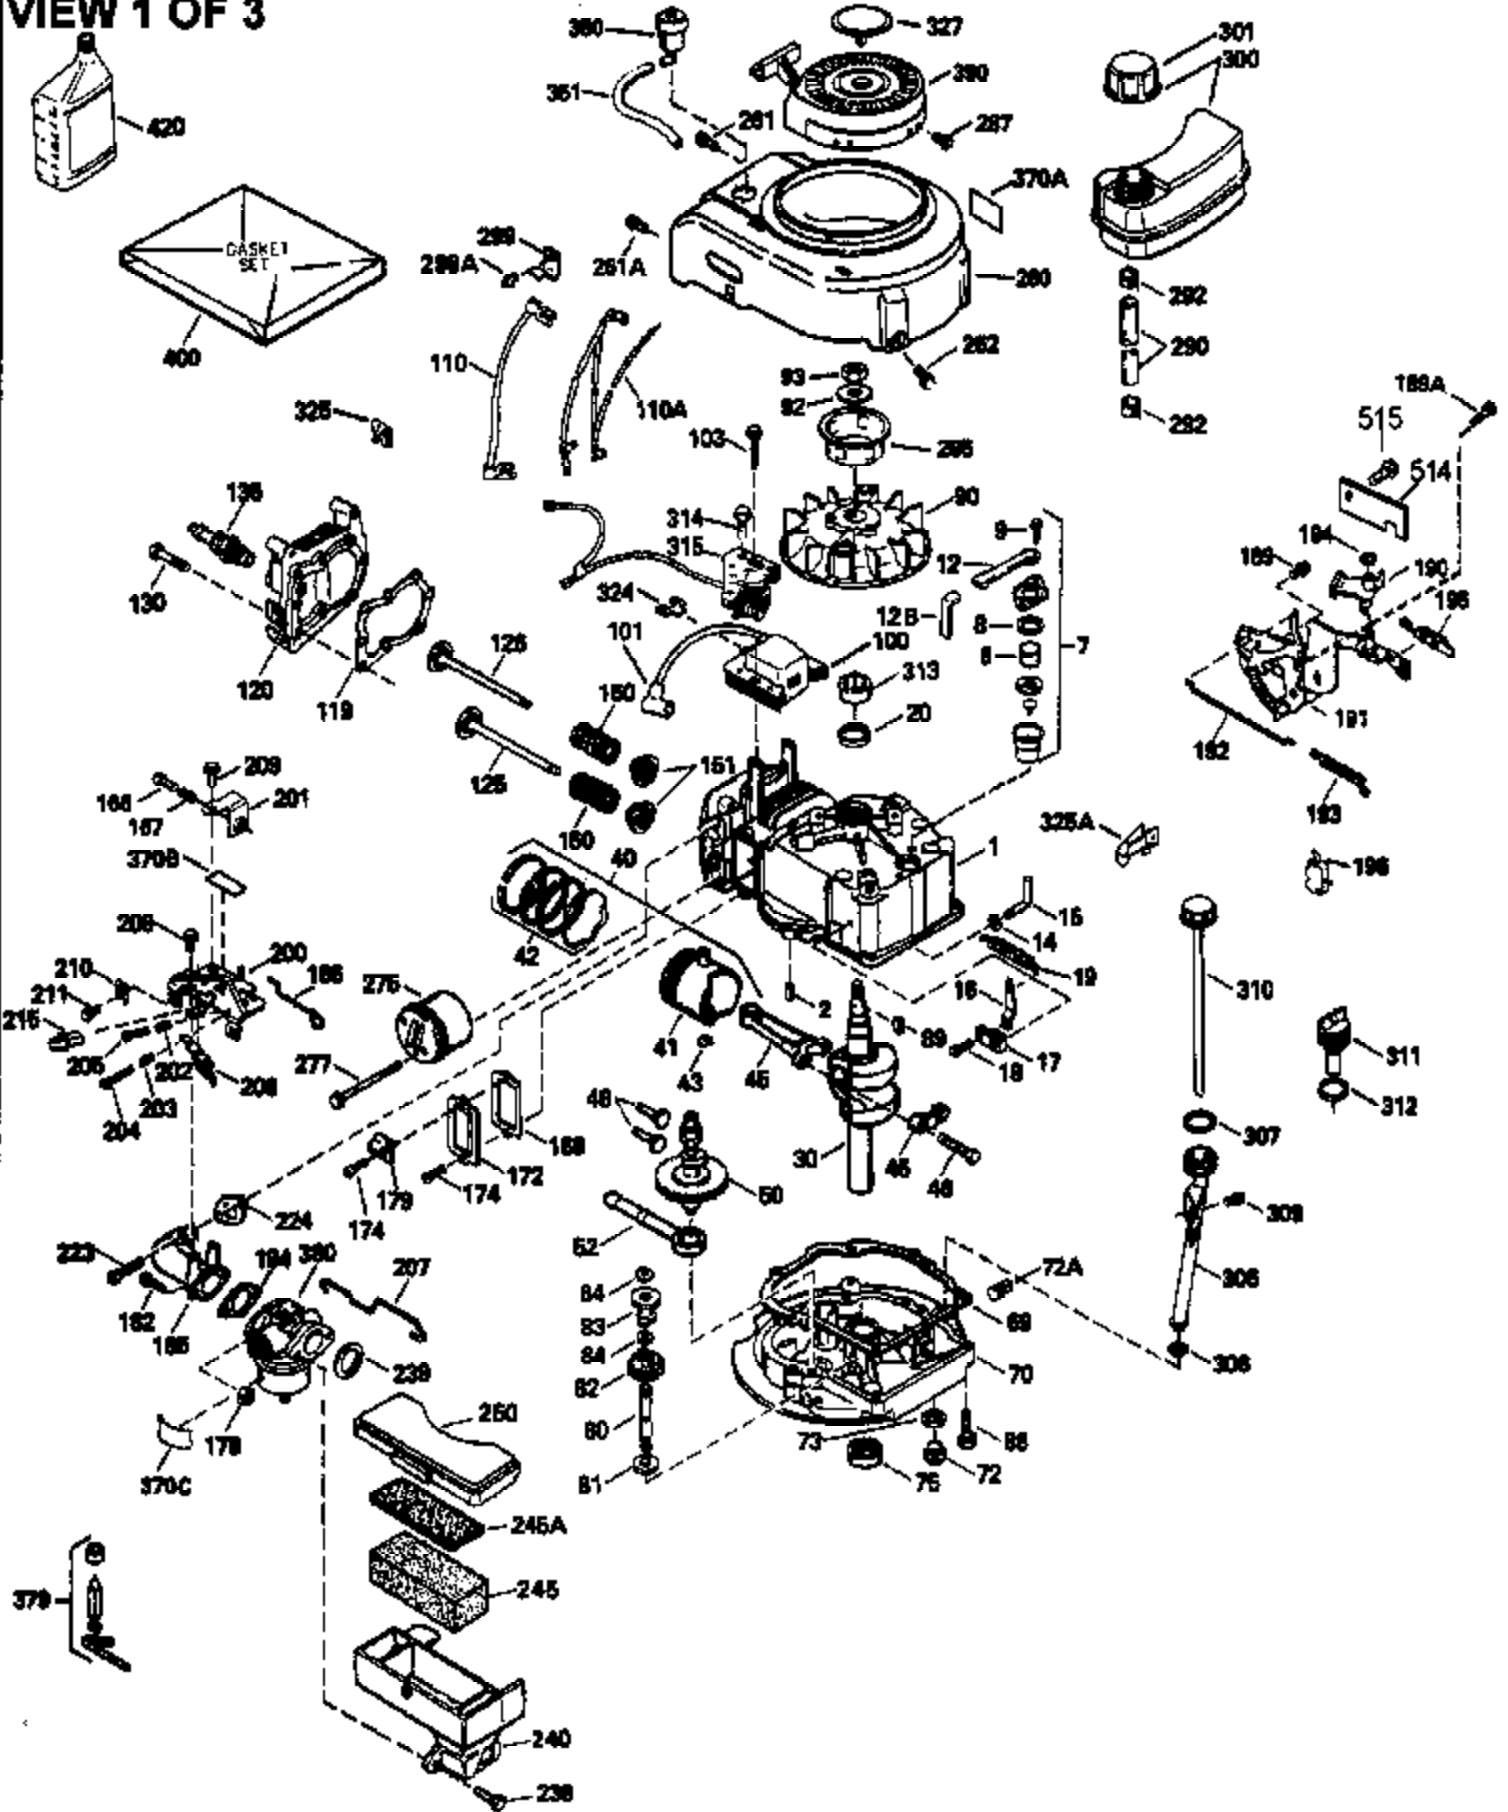

ILLUSTRATION SHOWS TYPICAL PARTS ONLY. ORDER BY PART NUMBER. PARTS NOT LISTED ARE SUPPLIED BY OEM.

VIEW 1 OF 3

Engine Parts List #1

Ref #	Part Number	Qty	Description
1	33968B		Cylinder (Incl. 2 & 20) (2-13/16" Bore)
2	26727		Pin, Dowel
6	33734		Element, Breather
7	34214A		Breather Assy. (Incl. 6, 8, 9, 12 & 1 2A)
8	33735		* Gasket, Breather
9	30200		Screw, 10-24 x 9/16"
12A	34695		Elbow, Breather tube
12	33886		Tube, Breather
14	28277		Washer, Flat
15	30589		Rod, Governor (Incl. 14)
16	31383A		Lever, Governor
17	31335		Clamp, Governor lever
18	650548		Screw, 8-32 x 5/16"
19	31361		Spring, Extension
20	32600		Seal, Oil
30	35801		Crankshaft
40	34535		Piston, Pin & Ring Set (Std.) (2-13/16" Bore)
40	34536		Piston, Pin & Ring Set (.010" OS)
40	34537		Piston, Pin & Ring Set (.020" OS)
41	33562B		Piston & Pin Ass'y. (Incl. 43) (Std.) (2-13/16")
41	33563B		Piston & Pin Ass'y. (Incl. 43) (.010" OS)
41	33564B		Piston & Pin Ass'y. (Incl. 43) (.020" OS)
42	33567		Ring Set (Std.) (2-13/16" Bore)
42	33568		Ring Set (.010" OS)
42	33569		Ring Set (.020" OS)
43	20381		Ring, Piston pin retaining
45	32875		Rod Assy., Connecting (Incl. 46)
46	32610A		Bolt, Connecting rod
48	27241		Lifter, Valve
50	33553		Camshaft (MCR)
52	29914		Oil Pump Assy.
69	35261		* Gasket, Mounting flange
70	34311C		Flange Ass'y. (Incl. 72, 72A, 73, 75 & 80)
72	30572		Plug, Oil drain (Incl. 73)
73	28833		* Drain Plug Gasket (Not req. W/plastic plug)
75	27897		Seal, Oil
80	30574		Shaft, Governor
81	30590A		Washer, Flat
82	30591		Gear Assy., Governor (Incl. 81)
83	30588A		Spool, Governor
84	29193		Ring, Retaining
86	650488		Screw, 1/4-20 x 1-1/4"
89	611004		Flywheel Key
90	611150		Flywheel
92	650815		Washer, Belleville
93	650816		Nut, Flywheel
100	34443A		Solid State Ignition
101	610118		Cover, Spark plug
103	650814		Screw, Torx T-15, 10-24 x 1"
110	34961		Ground Wire
119	33554A		* Gasket, Head
120	34342		Head, Cylinder
125	29314B		Intake Valve (Std.) (Incl. 151) (Conventional Ports)
125	29315C		Intake Valve (1/32" OS) (Incl. 151) (Conventional Ports)
126	29313C		Exhaust Valve (Std.) (Incl. 151) (Conventional Ports)
126	29315C		Exhaust Valve (1/32" OS) (Incl. 151) (Conventional Ports)
130	6021A		Screw, 5/16-18 x 1-1/2"
135	35395		Resistor Spark Plug (RJ19LM)