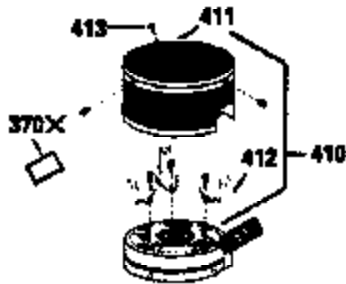

ILLUSTRATION SHOWS TYPICAL PARTS ONLY. ORDER BY PART NUMBER. PARTS NOT LISTED ARE SUPPLIED BY OEM.

VIEW 3 OF 3

Ref #	Part Number	Qty	Description
12A	34695		Elbow, Breather tube
19	31361		Spring, Extension
69	35261		* Gasket, Mounting flange
92	650815		Washer, Belleville
182	6201		Screw, 1/4-28 x 7/8"
185	31384A		Pipe, Intake (Incl. 224)
186	34337		Link, Governor spring
191	35015B		Bracket Assy., S.E. Brake (Incl. 195)
223	650451		Screw, 1/4-20 x 1"
238	650932		Screw, 10-32 x 49/64"
241	35797		Collar, Air cleaner
245	35066		Filter, Air cleaner
246D	35435		Filter, Pre-Air (Optional)
250A	35065		Cover Assy., Air cleaner
275A	34613		Muffler
276	33753		Plate, Locking
277A	30063		Screw, Torx T-30, 1/4-20 x 1/2" (Use as req.)
277	650795		Screw, 1/4-20 x 2-1/4" (Use as requir ed)
322	35013		Connector, Body
330	34970		Wire & terminal Assy.
330	35853		Wire Assy.
354	35025		Staple (Not used on all models)
357	34985		Rope Stop & Staple Assy. (Incl. 354)
361	650831		Screw, 1/4-20 x 15/32"
370G	34387		Decal, Instruction (Optional)
370F	35847		Decal, Instruction
395	35707		Electric Starter Motor (12 Volt) (Refer to Division 5, Section D page 18 or Fiche 8A, Grid G-11 for breakdown)
410	730574		Opt.Debris Screen Kit (Incl.370G,411, 412,413)
411	35596		Debris Screen (Optional)
412	35597		Debris Screen Bracket (Optional)
413	650910		Screw, 8-32 x 1/4 (Optional)
415	730162		Muffler Adapter Kit(In.274,277A)(Use as req.)