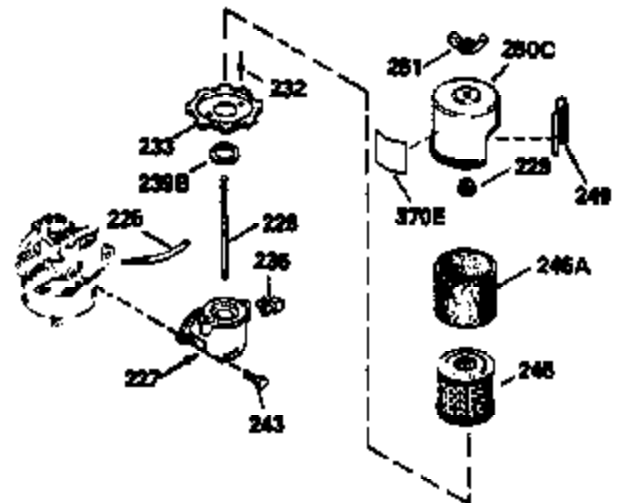

ILLUSTRATION SHOWS TYPICAL PARTS ONLY. ORDER BY PART NUMBER. PARTS NOT LISTED ARE SUPPLIED BY OEM.

VIEW 3 OF 3

Ref #	Part Number	Qty	Description
12A	34695		Elbow, Breather tube
19	31361		Spring, Extension
69	35261		* Gasket, Mounting flange
92	650815		Washer, Belleville
182	6201		Screw, 1/4-28 x 7/8"
185	31384A		Pipe, Intake (Incl. 224)
186	34337		Link, Governor spring
191	35015B		Bracket Assy., S.E. Brake (Incl. 195)
223	650451		Screw, 1/4-20 x 1"
238	650932		Screw, 10-32 x 49/64"
241	35797		Collar, Air cleaner
245	35066		Filter, Air cleaner
246D	35435		Filter, Pre-Air (Optional)
250A	35065		Cover Assy., Air cleaner
275A	34613		Muffler
276	33753		Plate, Locking
277A	30063		Screw, Torx T-30, 1/4-20 x 1/2" (Use as req.)
277	650795		Screw, 1/4-20 x 2-1/4" (Use as requir ed)
322	35013		Connector, Body
330	34970		Wire & terminal Assy.
330	35853		Wire Assy.
354	35025		Staple (Not used on all models)
357	34985		Rope Stop & Staple Assy. (Incl. 354)
361	650831		Screw, 1/4-20 x 15/32"
370G	34387		Decal, Instruction (Optional)
370F	35847		Decal, Instruction
395	35707		Electric Starter Motor (12 Volt) (Refer to Division 5, Section D page 18 or Fiche 8A, Grid G-11 for breakdown)
410	730574		Opt.Debris Screen Kit (Incl.370G,411, 412,413)
411	35596		Debris Screen (Optional)
412	35597		Debris Screen Bracket (Optional)
413	650910		Screw, 8-32 x 1/4 (Optional)
415	730162		Muffler Adapter Kit(In.274,277A)(Use as req.)