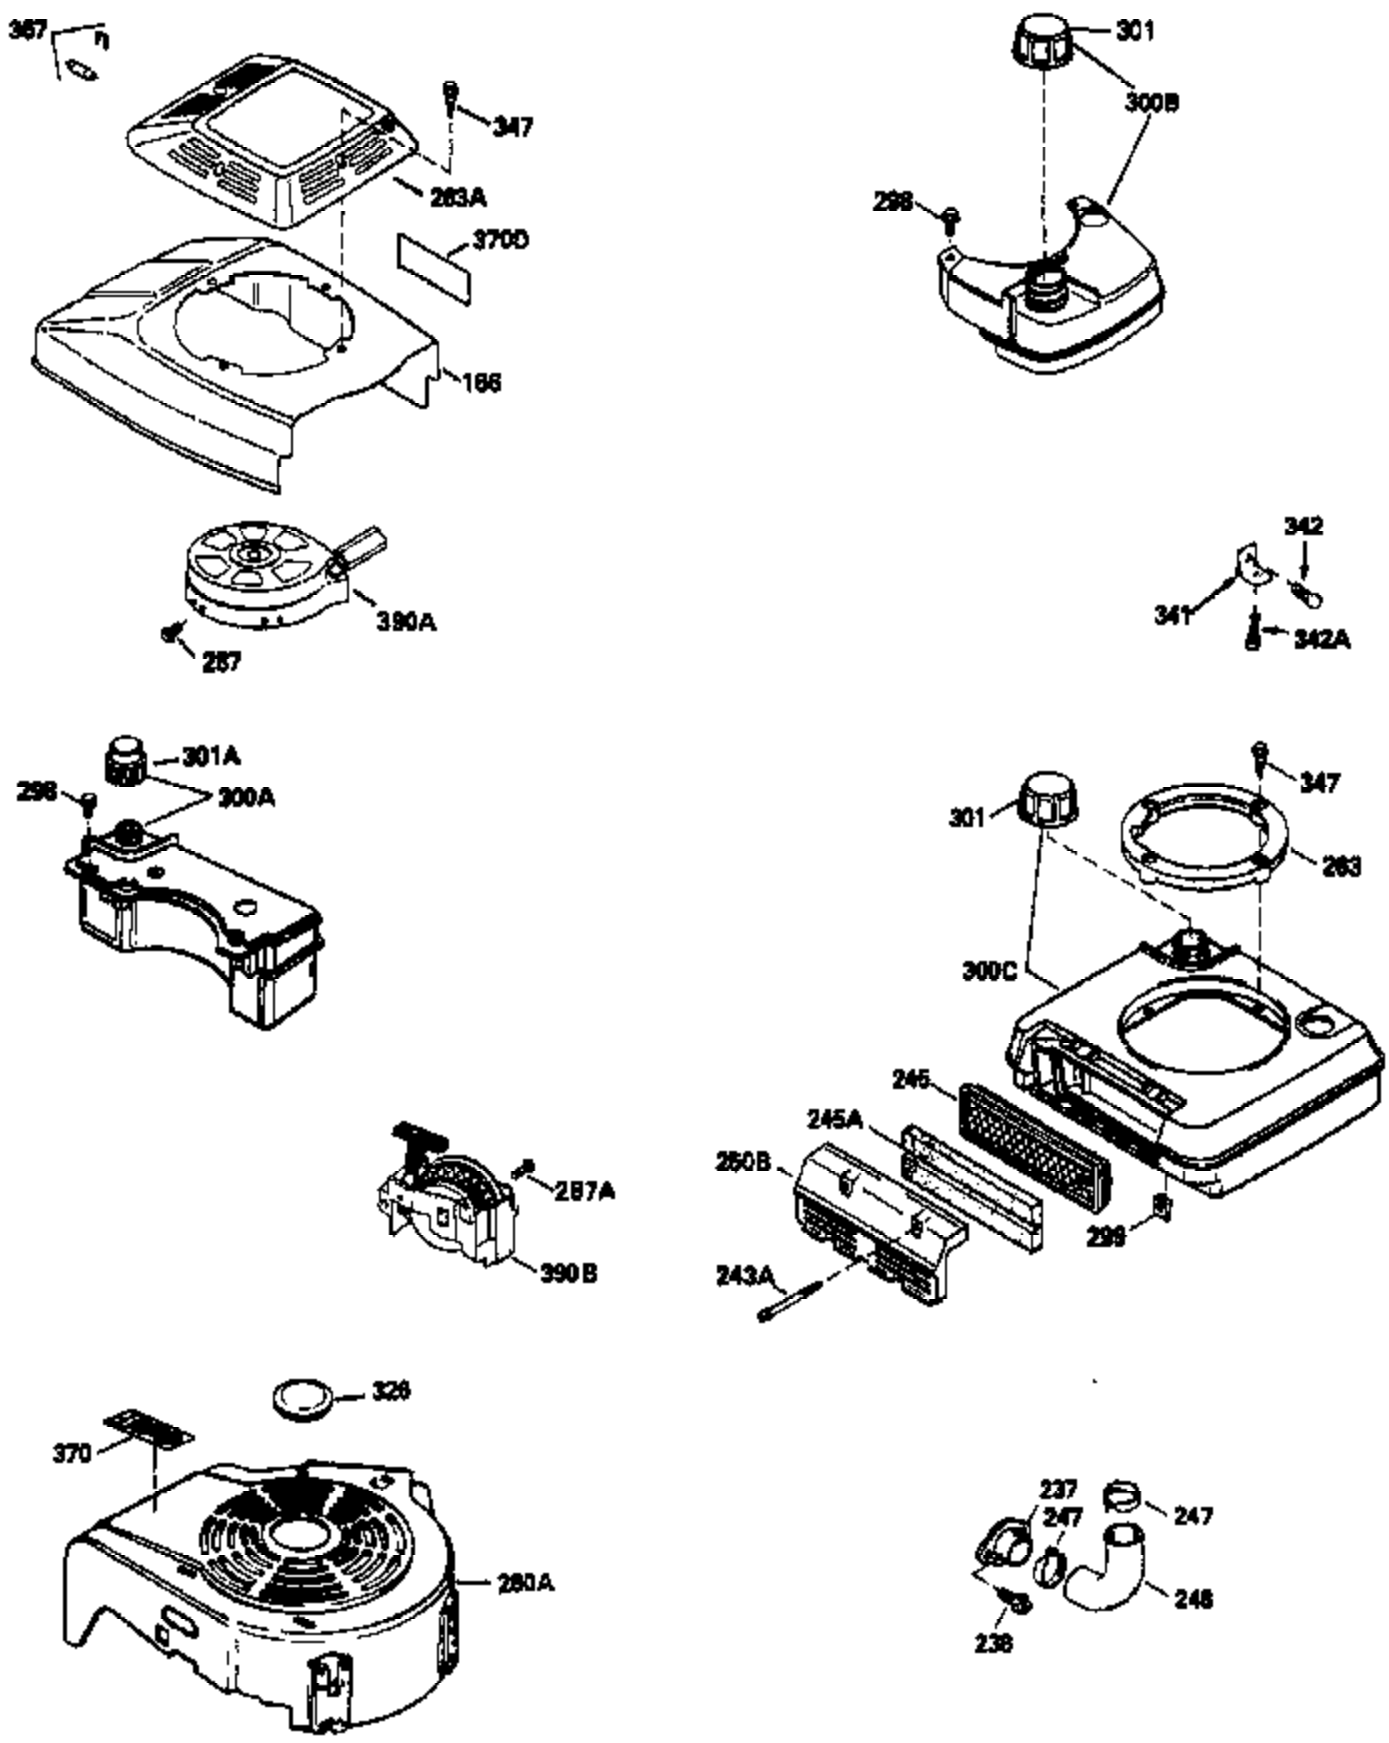

ILLUSTRATION SHOWS TYPICAL PARTS ONLY. ORDER BY PART NUMBER. PARTS NOT LISTED ARE SUPPLIED BY OEM.
VIEW 2 OF 3

Ref #	Part Number	Qty	Description
12A	34695		Elbow, Breather tube
92	650815		Washer, Belleville
166	35827		Shroud, Engine
191	35015B		Bracket Assy., S.E. Brake (Incl. 195)
238	650932		Screw, 10-32 x 49/64"
245	35066		Filter, Air cleaner
246D	35435		Filter, Pre-Air (Optional)
250A	35065		Cover Assy., Air cleaner
263A	35821		Grill, Starter
301A	35355		Fuel Cap (Use as required)
347	650898		Screw, 10-32 x 27/32"
354	35025		Staple (Not used on all models)
357	34985		Rope Stop & Staple Assy. (Incl. 354)
370F	35847		Decal, Instruction
370G	34387		Decal, Instruction (Optional)
390A	590637		Rewind Starter (Refer to Division 5, Section C, page 34 or Fiche 8A, Grid G-5 for breakdown)