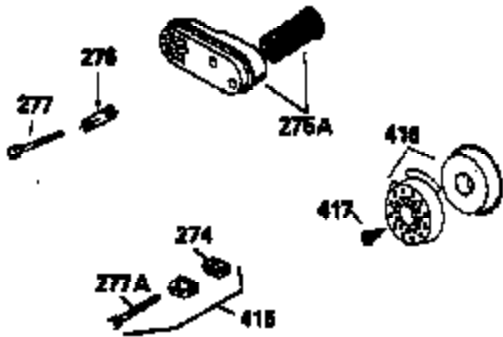

ILLUSTRATION SHOWS TYPICAL PARTS ONLY. ORDER BY PART NUMBER. PARTS NOT LISTED ARE SUPPLIED BY OEM.

VIEW 3 OF 3

Ref #	Part Number	Qty	Description
12A	34695		Elbow, Breather tube
19	31361		Spring, Extension
69	35261		* Gasket, Mounting flange
92	650815		Washer, Belleville
182	6201		Screw, 1/4-28 x 7/8"
185	31384A		Pipe, Intake (Incl. 224)
186	34337		Link, Governor spring
191	35015B		Bracket Assy., S.E. Brake (Incl. 195)
223	650451		Screw, 1/4-20 x 1"
238	650932		Screw, 10-32 x 49/64"
241	35797		Collar, Air cleaner
245	35066		Filter, Air cleaner
246D	35435		Filter, Pre-Air (Optional)
250A	35065		Cover Assy., Air cleaner
275A	34613		Muffler
276	33753		Plate, Locking
277A	30063		Screw, Torx T-30, 1/4-20 x 1/2" (Use as req.)
277	650795		Screw, 1/4-20 x 2-1/4" (Use as requir ed)
354	35025		Staple (Not used on all models)
357	34985		Rope Stop & Staple Assy. (Incl. 354)
370G	34387		Decal, Instruction (Optional)
370F	35847		Decal, Instruction
410	730574		Opt.Debris Screen Kit (Incl.370G,411, 412,413)
411	35596		Debris Screen (Optional)
412	35597		Debris Screen Bracket (Optional)
413	650910		Screw, 8-32 x 1/4 (Optional)
415	730162		Muffler Adapter Kit(In.274,277A)(Use as req.)