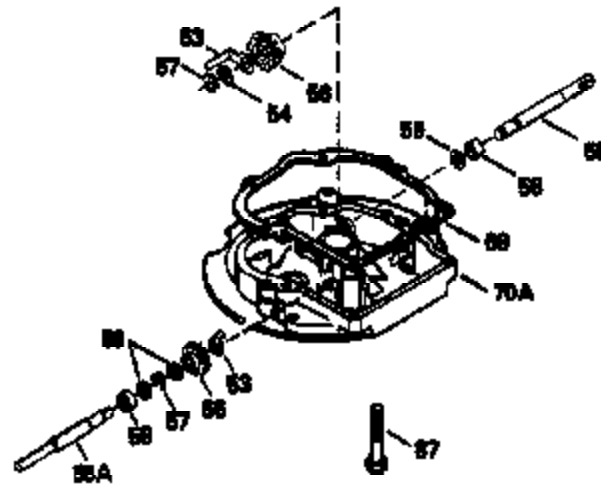

ILLUSTRATION SHOWS TYPICAL PARTS ONLY. ORDER BY PART NUMBER. PARTS NOT LISTED ARE SUPPLIED BY OEM.

VIEW 3 OF 3

Ref #	Part Number	Qty	Description
12A	34695		Elbow, Breather tube
19	31361		Spring, Extension
69	35261		* Gasket, Mounting flange
92	650815		Washer, Belleville
182	6201		Screw, 1/4-28 x 7/8"
185	31384A		Pipe, Intake (Incl. 224)
186	34337		Link, Governor spring
191	35015B		Bracket Assy., S.E. Brake (Incl. 195)
223	650451		Screw, 1/4-20 x 1"
238	650932		Screw, 10-32 x 49/64"
241	35797		Collar, Air cleaner
245	35066		Filter, Air cleaner
246D	35435		Filter, Pre-Air (Optional)
250A	35065		Cover Assy., Air cleaner
275A	34613		Muffler
276	33753		Plate, Locking
277A	30063		Screw, Torx T-30, 1/4-20 x 1/2" (Use as req.)
277	650795		Screw, 1/4-20 x 2-1/4" (Use as requir ed)
354	35025		Staple (Not used on all models)
357	34985		Rope Stop & Staple Assy. (Incl. 354)
370G	34387		Decal, Instruction (Optional)
370F	35847		Decal, Instruction
410	730574		Opt.Debris Screen Kit (Incl.370G,411, 412,413)
411	35596		Debris Screen (Optional)
412	35597		Debris Screen Bracket (Optional)
413	650910		Screw, 8-32 x 1/4 (Optional)
415	730162		Muffler Adapter Kit(In.274,277A)(Use as req.)