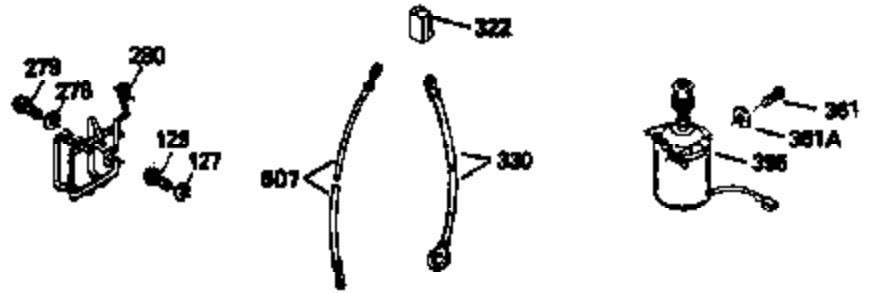

ILLUSTRATION SHOWS TYPICAL PARTS ONLY. ORDER BY PART NUMBER. PARTS NOT LISTED ARE SUPPLIED BY OEM.

VIEW 3 OF 3

Ref #	Part Number	Qty	Description
12A	34695		Elbow, Breather tube
19	31361		Spring, Extension
69	35261		* Gasket, Mounting flange
92	650815		Washer, Belleville
182	6201		Screw, 1/4-28 x 7/8"
185	31384A		Pipe, Intake (Incl. 224)
186	34337		Link, Governor spring
191	35015B		Bracket Assy., S.E. Brake (Incl. 195)
223	650451		Screw, 1/4-20 x 1"
238	650932		Screw, 10-32 x 49/64"
241	35797		Collar, Air cleaner
245	35066		Filter, Air cleaner
246D	35435		Filter, Pre-Air (Optional)
250A	35065		Cover Assy., Air cleaner
275A	34613		Muffler
276	33753		Plate, Locking
277A	30063		Screw, Torx T-30, 1/4-20 x 1/2" (Use as req.)
277	650795		Screw, 1/4-20 x 2-1/4" (Use as requir ed)
354	35025		Staple (Not used on all models)
357	34985		Rope Stop & Staple Assy. (Incl. 354)
370G	34387		Decal, Instruction (Optional)
370F	35847		Decal, Instruction
410	730574		Opt.Debris Screen Kit (Incl.370G,411, 412,413)
411	35596		Debris Screen (Optional)
412	35597		Debris Screen Bracket (Optional)
413	650910		Screw, 8-32 x 1/4 (Optional)
415	730162		Muffler Adapter Kit(In.274,277A)(Use as req.)