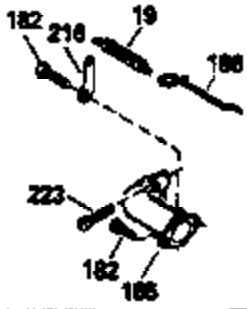

ILLUSTRATION SHOWS TYPICAL PARTS ONLY. ORDER BY PART NUMBER. PARTS NOT LISTED ARE SUPPLIED BY OEM.

VIEW 3 OF 3

Ref #	Part Number	Qty	Description
12A	34695		Elbow, Breather tube
19	31361		Spring, Extension
69	35261		* Gasket, Mounting flange
92	650815		Washer, Belleville
182	6201		Screw, 1/4-28 x 7/8"
185	31384A		Pipe, Intake (Incl. 224)
186	34337		Link, Governor spring
191	35015B		Bracket Assy., S.E. Brake (Incl. 195)
223	650451		Screw, 1/4-20 x 1"
238	650932		Screw, 10-32 x 49/64"
241	35797		Collar, Air cleaner
245	35066		Filter, Air cleaner
246D	35435		Filter, Pre-Air (Optional)
250A	35065		Cover Assy., Air cleaner
275A	34613		Muffler
276	33753		Plate, Locking
277A	30063		Screw, Torx T-30, 1/4-20 x 1/2" (Use as req.)
277	650795		Screw, 1/4-20 x 2-1/4" (Use as requir ed)
354	35025		Staple (Not used on all models)
357	34985		Rope Stop & Staple Assy. (Incl. 354)
370G	34387		Decal, Instruction (Optional)
370F	35847		Decal, Instruction
410	730574		Opt.Debris Screen Kit (Incl.370G,411, 412,413)
411	35596		Debris Screen (Optional)
412	35597		Debris Screen Bracket (Optional)
413	650910		Screw, 8-32 x 1/4 (Optional)
415	730162		Muffler Adapter Kit(In.274,277A)(Use as req.)