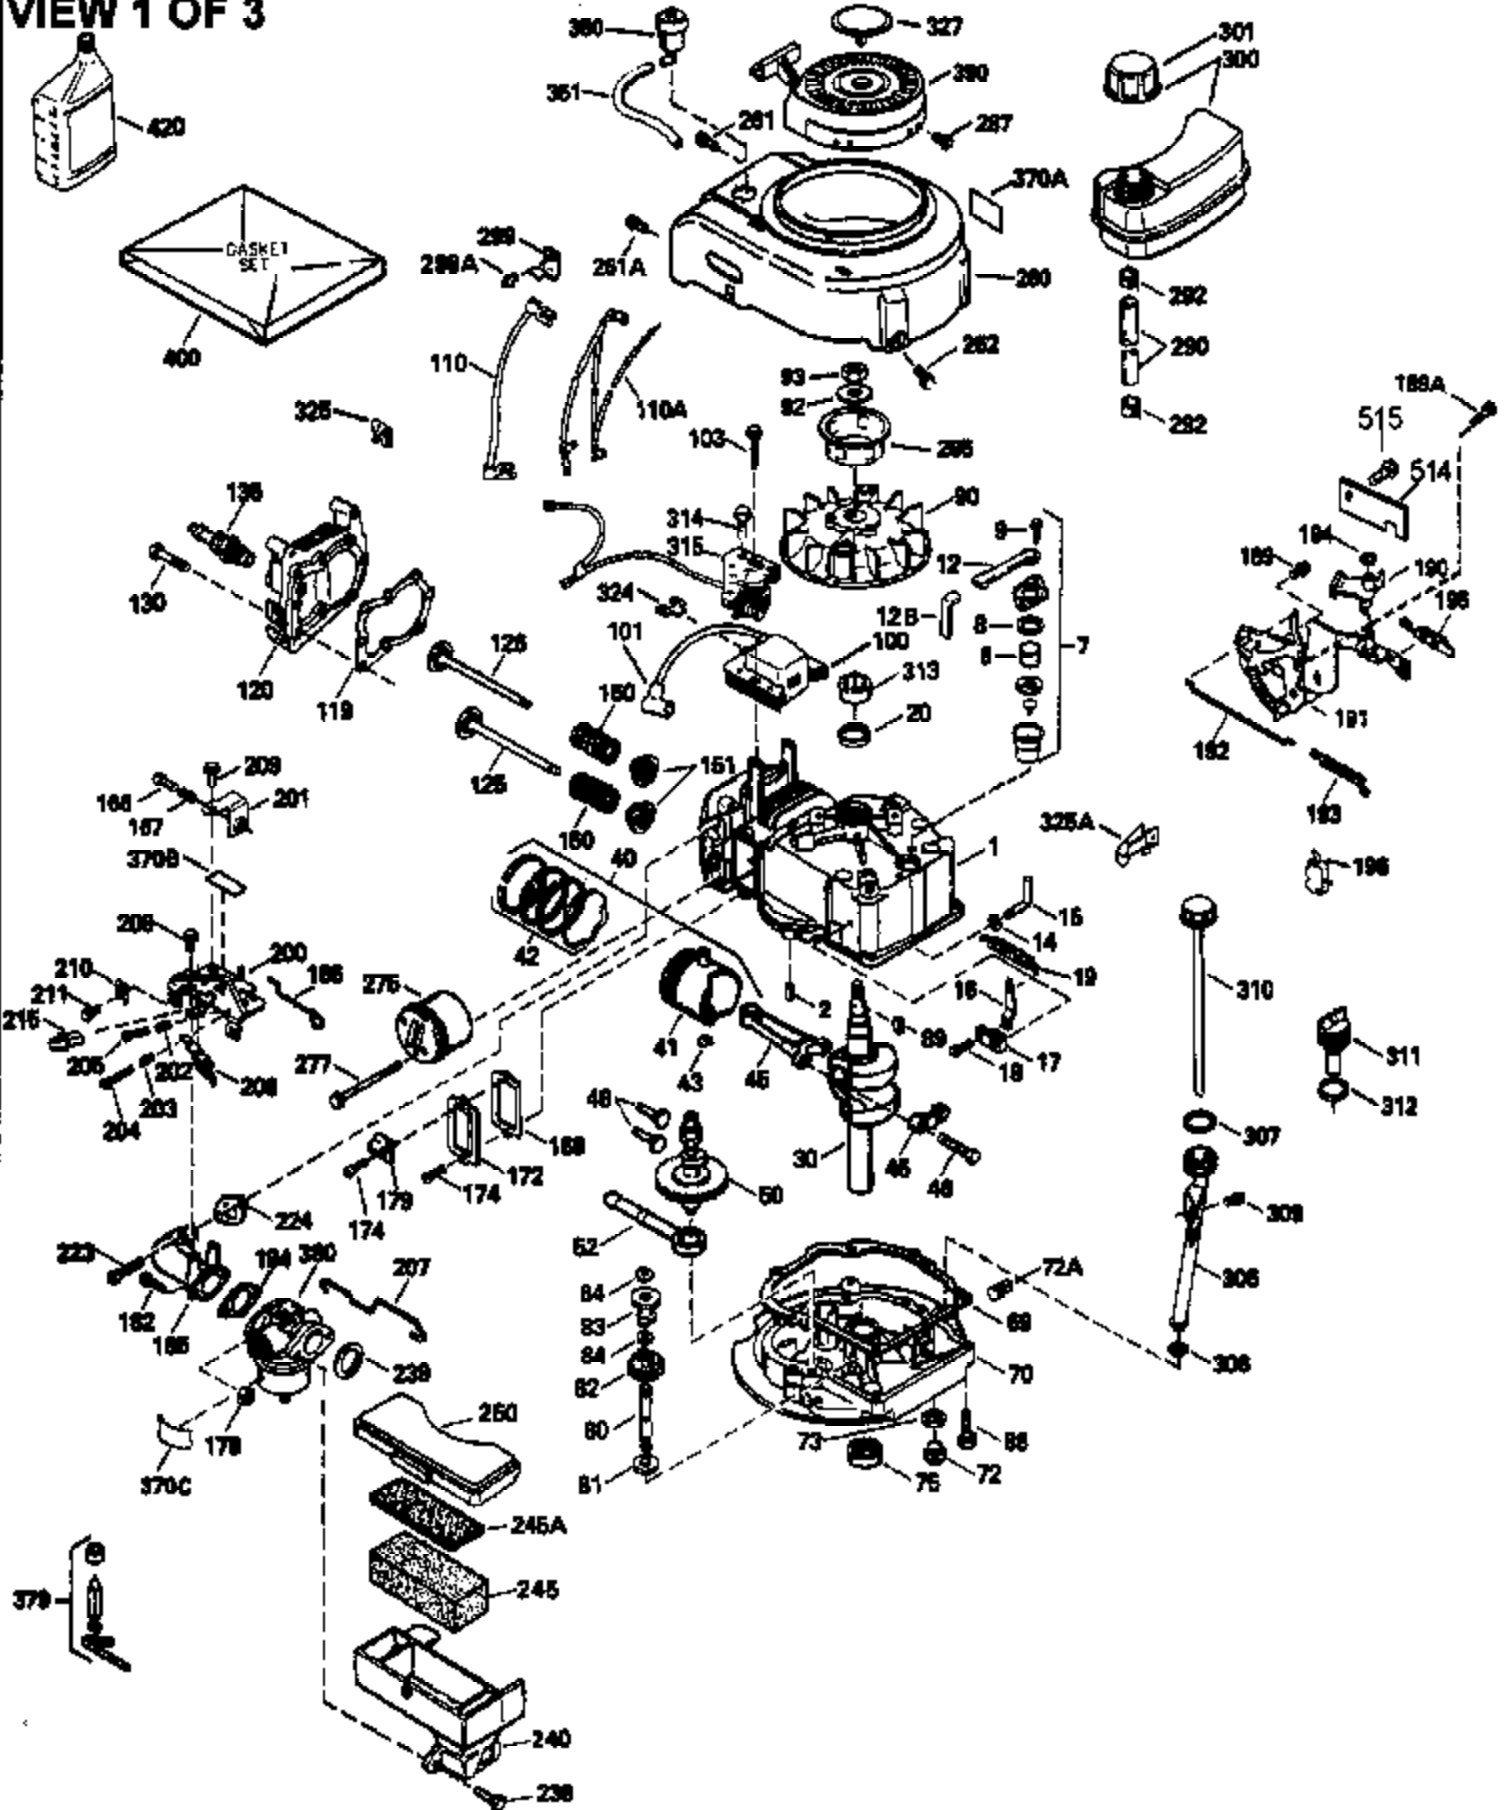

ILLUSTRATION SHOWS TYPICAL PARTS ONLY. ORDER BY PART NUMBER. PARTS NOT LISTED ARE SUPPLIED BY OEM.

VIEW 1 OF 3

Engine Parts List #1

Ref #	Part Number	Qty	Description
1	33968B		Cylinder (Incl. 2 & 20) (2-13/16" Bore)
2	26727		Pin, Dowel
6	33734		Element, Breather
7	34214A		Breather Assy. (Incl. 6, 8, 9, 12 & 1 2A)
8	33735		* Gasket, Breather
9	30200		Screw, 10-24 x 9/16"
12	33886		Tube, Breather
12A	34695		Elbow, Breather tube
14	28277		Washer, Flat
15	30589		Rod, Governor (Incl. 14)
16	31383A		Lever, Governor
17	31335		Clamp, Governor lever
18	650548		Screw, 8-32 x 5/16"
19	31361		Spring, Extension
20	32600		Seal, Oil
30	35801		Crankshaft
40	34535		Piston, Pin & Ring Set (Std.) (2-13/16" Bore)
40	34536		Piston, Pin & Ring Set (.010" OS)
40	34537		Piston, Pin & Ring Set (.020" OS)
41	33562B		Piston & Pin Ass'y. (Incl. 43) (Std.) (2-13/16")
41	33563B		Piston & Pin Ass'y. (Incl. 43) (.010" OS)
41	33564B		Piston & Pin Ass'y. (Incl. 43) (.020" OS)
42	33567		Ring Set (Std.) (2-13/16" Bore)
42	33568		Ring Set (.010" OS)
42	33569		Ring Set (.020" OS)
43	20381		Ring, Piston pin retaining
45	32875		Rod Assy., Connecting (Incl. 46)
46	32610A		Bolt, Connecting rod
48	27241		Lifter, Valve
50	33553		Camshaft (MCR)
52	29914		Oil Pump Assy.
69	35261		* Gasket, Mounting flange
70	34311C		Flange Ass'y. (Incl. 72, 72A, 73, 75 & 80)
72	30572		Plug, Oil drain (Incl. 73)
73	28833		* Drain Plug Gasket (Not req. W/plastic plug)
75	27897		Seal, Oil
80	30574		Shaft, Governor
81	30590A		Washer, Flat
82	30591		Gear Assy., Governor (Incl. 81)
83	30588A		Spool, Governor
84	29193		Ring, Retaining
86	650488		Screw, 1/4-20 x 1-1/4"
89	611004		Flywheel Key
90	611109		Flywheel
92	650815		Washer, Belleville
93	650816		Nut, Flywheel
100	34443A		Solid State Ignition
101	610118		Cover, Spark plug
103	650814		Screw, Torx T-15, 10-24 x 1"
110	34961		Ground Wire
119	33554A		* Gasket, Head
120	34342		Head, Cylinder
125	29314B		Intake Valve (Std.) (Incl. 151) (Conventional Ports)
125	29315C		Intake Valve (1/32" OS) (Incl. 151) (Conventional Ports)
126	29313C		Exhaust Valve (Std.) (Incl. 151) (Conventional Ports)
126	29315C		Exhaust Valve (1/32" OS) (Incl. 151) (Conventional Ports)
130	6021A		Screw, 5/16-18 x 1-1/2"
135	35395		Resistor Spark Plug (RJ19LM)