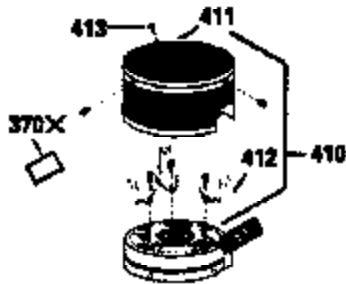

ILLUSTRATION SHOWS TYPICAL PARTS ONLY. ORDER BY PART NUMBER. PARTS NOT LISTED ARE SUPPLIED BY OEM.

VIEW 3 OF 3

Ref #	Part Number	Qty	Description
12A	34695		Elbow, Breather tube
19	31361		Spring, Extension
69	35261		* Gasket, Mounting flange
92	650815		Washer, Belleville
182	6201		Screw, 1/4-28 x 7/8"
185	31384A		Pipe, Intake (Incl. 224)
186	34337		Link, Governor spring
191	35015B		Bracket Assy., S.E. Brake (Incl. 195)
223	650451		Screw, 1/4-20 x 1"
238	650932		Screw, 10-32 x 49/64"
241	35797		Collar, Air cleaner
245	35066		Filter, Air cleaner
246D	35435		Filter, Pre-Air (Optional)
250A	35065		Cover Assy., Air cleaner
275A	34613		Muffler
276	33753		Plate, Locking
277A	30063		Screw, Torx T-30, 1/4-20 x 1/2" (Use as req.)
277	650795		Screw, 1/4-20 x 2-1/4" (Use as requir ed)
354	35025		Staple (Not used on all models)
357	34985		Rope Stop & Staple Assy. (Incl. 354)
370G	34387		Decal, Instruction (Optional)
370F	35847		Decal, Instruction
410	730574		Opt.Debris Screen Kit (Incl.370G,411, 412,413)
411	35596		Debris Screen (Optional)
412	35597		Debris Screen Bracket (Optional)
413	650910		Screw, 8-32 x 1/4 (Optional)
415	730162		Muffler Adapter Kit(In.274,277A)(Use as req.)