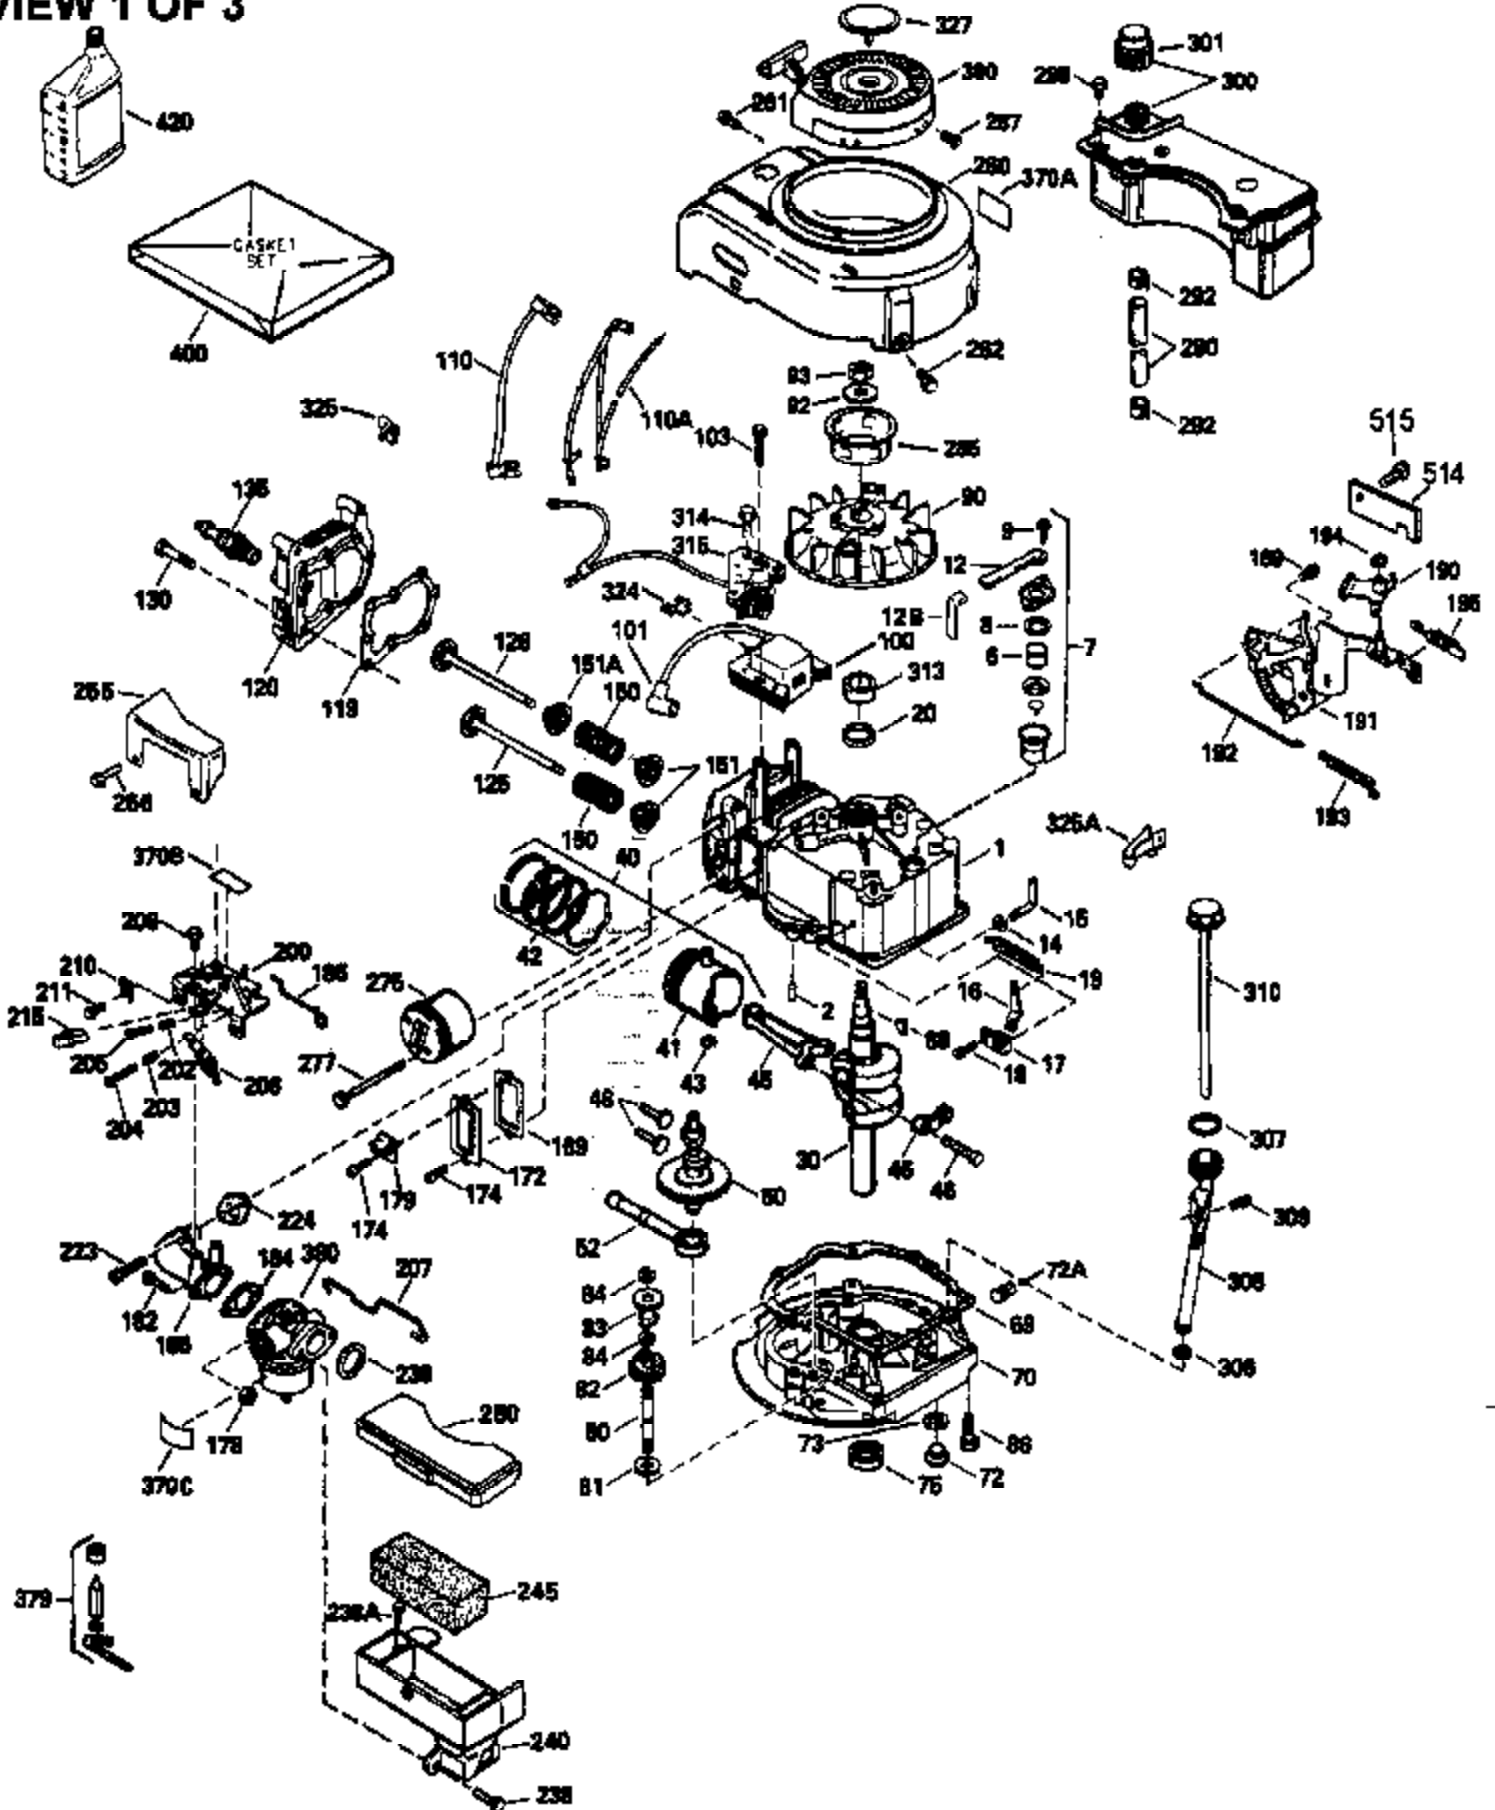

VIEW 1 OF 3

Ref #	Part Number	Qty	Description
1	33968B		Cylinder (Incl. 2 & 20) (2-13/16")
2	26727		Pin, Dowel
6	33734		Element, Breather
7	34214A		Breather Ass'y. (Incl. 6, 8, 9, 12, & 12A)
8	33735		* Gasket, Breather
9	30200		Screw, 10-24 x 9/16"
12	33886		Tube, Breather
12A	34695		Elbow, Breather tube
14	28277		Washer, Flat
15	30589		Rod, Governor (Incl. 14)
16	31383A		Lever, Governor
17	31335		Clamp, Governor lever
18	650548		Screw, 8-32 x 5/16"
19	31361		Spring, Extension
20	32600		Seal, Oil
30	35801		Crankshaft
40	34535		Piston, Pin & Ring Set (Std.) (2-13/16")
40	34536		Piston, Pin & Ring Set (.010" OS)
40	34537		Piston, Pin & Ring Set (.020" OS)
41	33562B		Piston & Pin Ass'y. (Incl. 43) (Std.) (2-13/16")
41	33563B		Piston & Pin Ass'y. (Incl. 43) (.010" OS)
41	33564B		Piston & Pin Ass'y. (Incl. 43) (.020" OS)
42	33567		Ring Set (Std.) (2-13/16" Bore)
42	33568		Ring Set (.010" OS)
42	33569		Ring Set (.020" OS)
43	20381		Ring, Piston pin retaining
45	32875		Rod Assy., Connecting (Incl. 46)
46	32610A		Bolt, Connecting rod
48	27241		Lifter, Valve
50	33553		Camshaft (MCR)
52	29914		Oil Pump Assy.
69	35261		* Gasket, Mounting flange
70	34311C		Flange Ass'y. (Incl. 72, 72A, 73, 75 & 80)
72	30572		Plug, Oil drain (Incl. 73)
73	28833		* Drain Plug Gasket (Not req. W/plastic plug)
75	27897		Seal, Oil
80	30574		Shaft, Governor
81	30590A		Washer, Flat
82	30591		Gear Assy., Governor (Incl. 81)
83	30588A		Spool, Governor
84	29193		Ring, Retaining
86	650488		Screw, 1/4-20 x 1-1/4"
89	611004		Flywheel Key
90	611150		Flywheel
92	650815		Washer, Belleville
93	650816		Nut, Flywheel
100	34443A		Solid State Ignition
100	730207		Magneto-to-Solid State Conv. Kit (Includes solid state module, solid state flywheel key, and instructions.) (Use as required on external ignition engines only.)
101	610118		Cover, Spark plug (Use as required)
103	650814		Screw, Torx T-15, 10-24 x 1"
110	34961		Ground Wire
118	730194		Rope Guide Kit (Use as required)
119	33554A		* Gasket, Head
120	34342		Head, Cylinder
125	29314B		Intake Valve (Std.) (Incl. 151) (Conventional Ports)