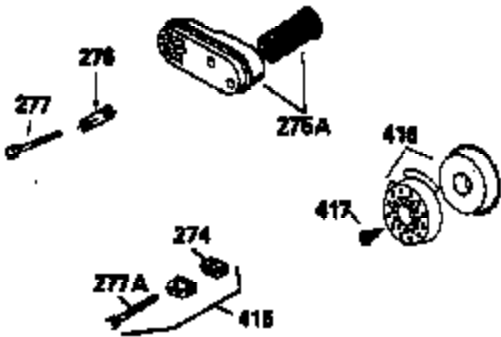

ILLUSTRATION SHOWS TYPICAL PARTS ONLY. ORDER BY PART NUMBER. PARTS NOT LISTED ARE SUPPLIED BY OEM.

VIEW 3 OF 3

Ref #	Part Number	Qty	Description
	RPMHigh		2900 to 3200
	RPMLow		2450 to 2750
19	31361	1	Extension Spring
69	35261	1	* Mounting Flange Gasket
92	650815	1	Belleville Washer
182	6201	2	Screw, 1/4-28 x 7/8"
185	31384A	1	Intake Pipe (Incl. 224)
186	34358	1	Governor Link
191	35039B	1	S.E. Brake Bracket (Incl. 195)
223	650451	2	Screw, 1/4-20 x 1"
238	650932	2	Screw, 10-32 x 49/64"
241	35797	1	Air Cleaner Collar
245	35066	1	Air Cleaner Filter
250	35065	1	Air Cleaner Cover
276	33753	1	Locking Plate
277	650795	2	Screw, 1/4-20 x 2-1/4"
322	35013	1	Connector Body
370A	35167	1	Instruction Decal
395	35709	1	Electric Starter Motor (12 Volt)
416	391022	1	Spark Arrestor Screen (Optional)
507	35853	1	Starter Wire