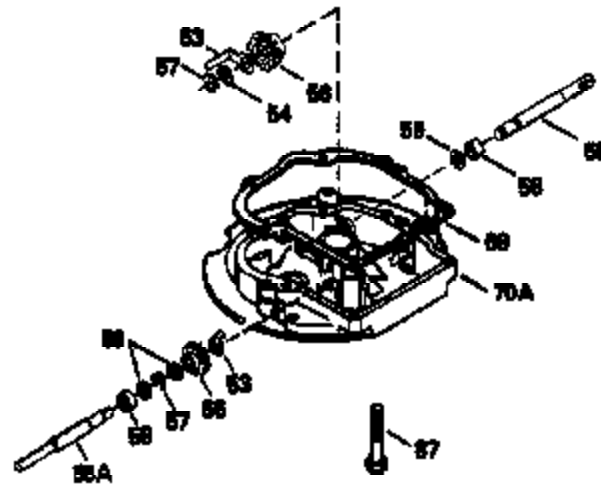

ILLUSTRATION SHOWS TYPICAL PARTS ONLY. ORDER BY PART NUMBER. PARTS NOT LISTED ARE SUPPLIED BY OEM.

VIEW 3 OF 3

Ref #	Part Number	Qty	Description
	RPMHigh		2900 to 3200
	RPMLow		2450 to 2750
19	31361	1	Extension Spring
69	35261	1	* Mounting Flange Gasket
92	650815	1	Belleville Washer
182	6201	2	Screw, 1/4-28 x 7/8"
185	31384A	1	Intake Pipe (Incl. 224)
186	34358	1	Governor Link
191	35039B	1	S.E. Brake Bracket (Incl. 195)
223	650451	2	Screw, 1/4-20 x 1"
238	650932	2	Screw, 10-32 x 49/64"
241	35797	1	Air Cleaner Collar
245	35066	1	Air Cleaner Filter
250	35065	1	Air Cleaner Cover
276	33753	1	Locking Plate
277	650795	2	Screw, 1/4-20 x 2-1/4"
322	35013	1	Connector Body
370A	35167	1	Instruction Decal
395	35709	1	Electric Starter Motor (12 Volt)
416	391022	1	Spark Arrestor Screen (Optional)
507	35853	1	Starter Wire