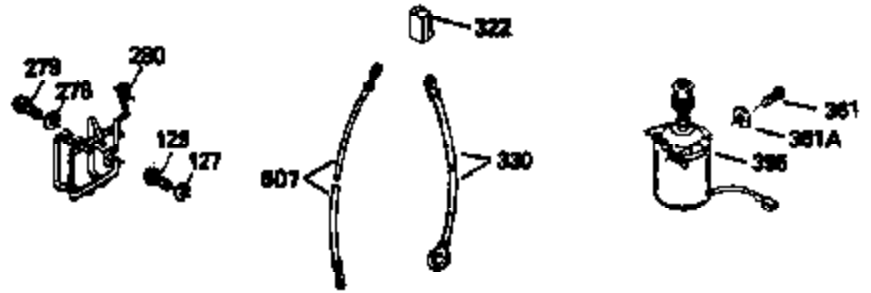

ILLUSTRATION SHOWS TYPICAL PARTS ONLY. ORDER BY PART NUMBER. PARTS NOT LISTED ARE SUPPLIED BY OEM.

VIEW 3 OF 3

Ref #	Part Number	Qty	Description
	RPMHigh		2900 to 3200
	RPMLow		2450 to 2750
19	31361	1	Extension Spring
69	35261	1	* Mounting Flange Gasket
92	650815	1	Belleville Washer
182	6201	2	Screw, 1/4-28 x 7/8"
185	31384A	1	Intake Pipe (Incl. 224)
186	34358	1	Governor Link
191	35039B	1	S.E. Brake Bracket (Incl. 195)
223	650451	2	Screw, 1/4-20 x 1"
238	650932	2	Screw, 10-32 x 49/64"
241	35797	1	Air Cleaner Collar
245	35066	1	Air Cleaner Filter
250	35065	1	Air Cleaner Cover
276	33753	1	Locking Plate
277	650795	2	Screw, 1/4-20 x 2-1/4"
322	35013	1	Connector Body
370A	35167	1	Instruction Decal
395	35709	1	Electric Starter Motor (12 Volt)
416	391022	1	Spark Arrestor Screen (Optional)
507	35853	1	Starter Wire