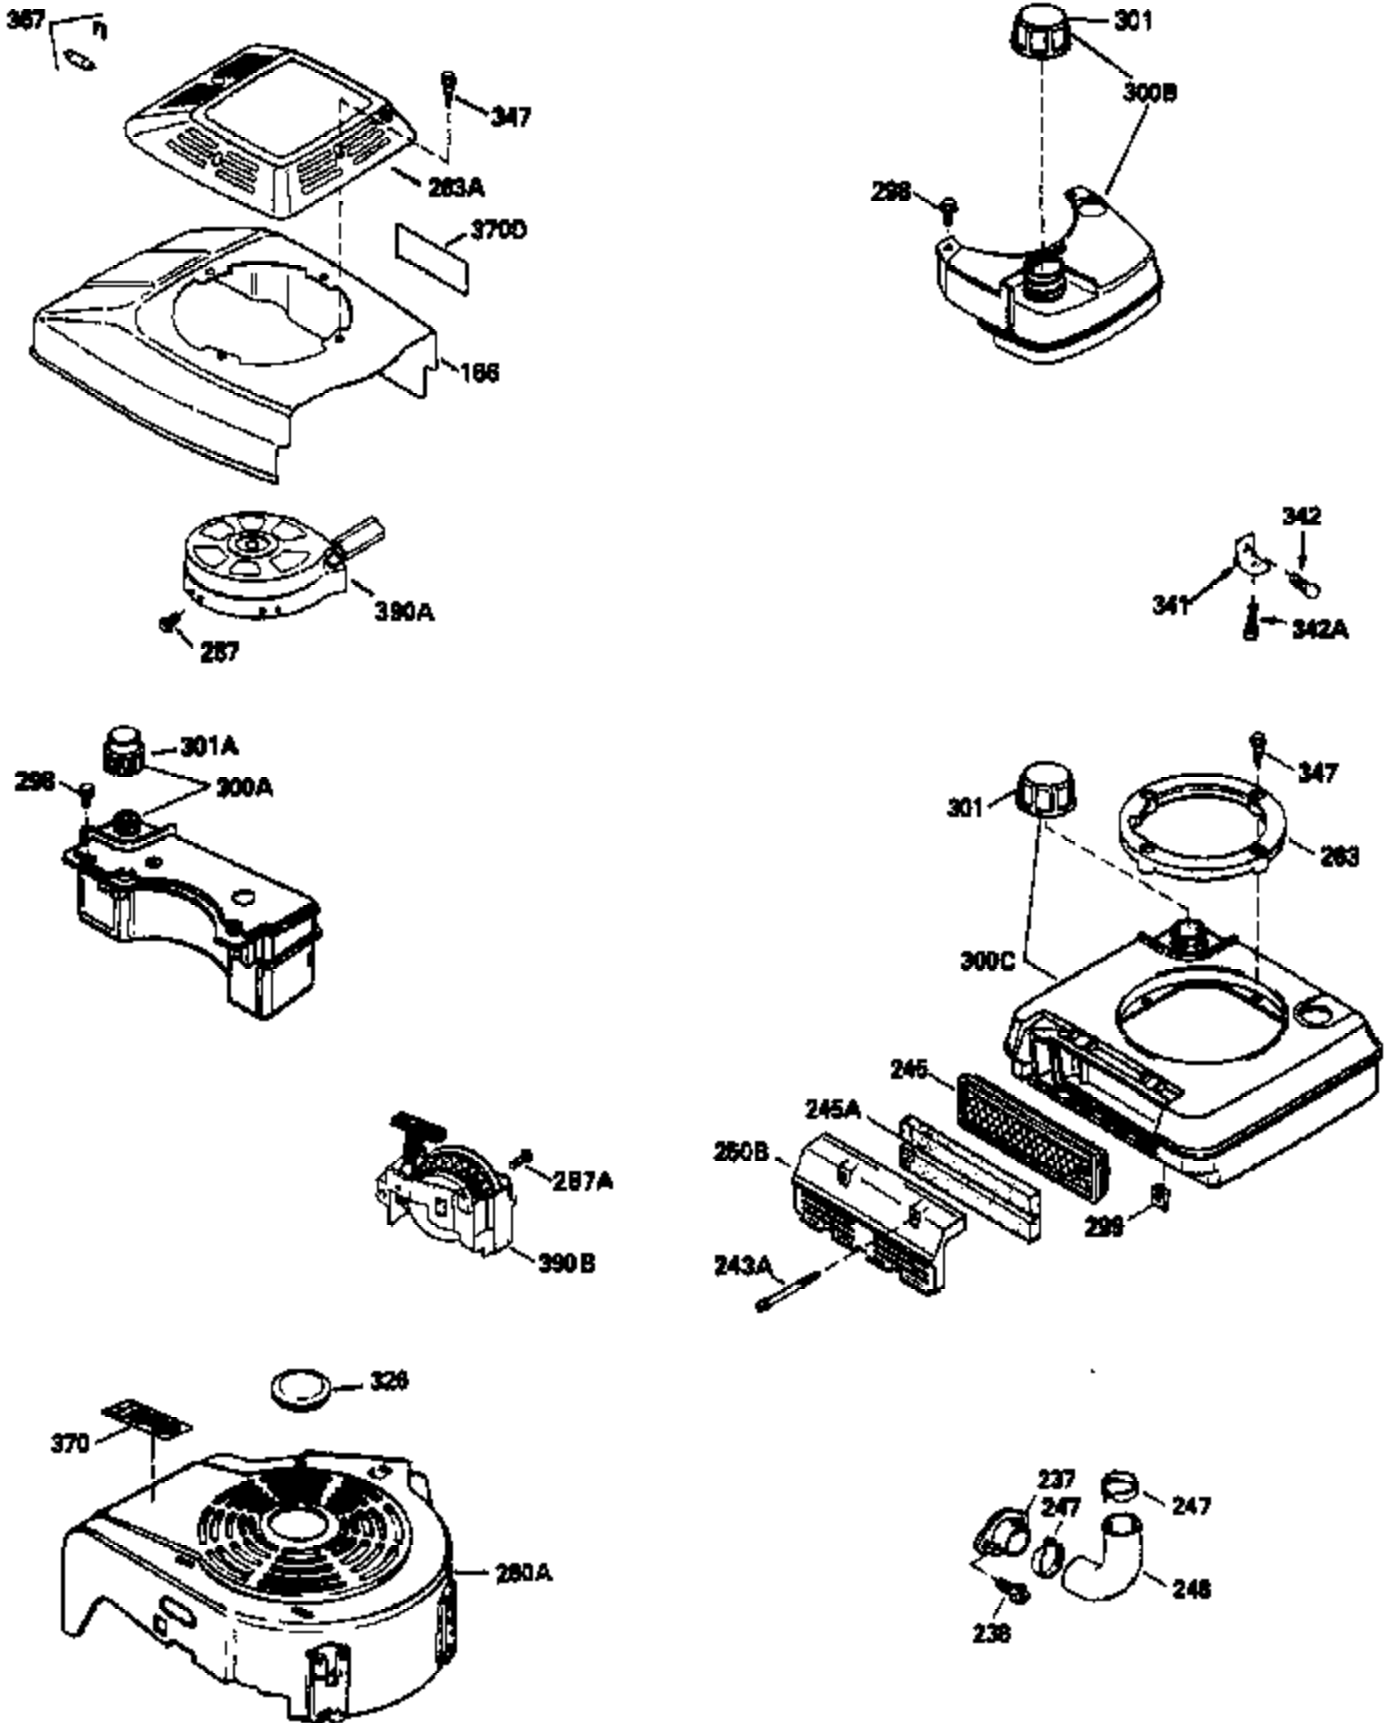

ILLUSTRATION SHOWS TYPICAL PARTS ONLY. ORDER BY PART NUMBER. PARTS NOT LISTED ARE SUPPLIED BY OEM.

VIEW 2 OF 3

Engine Parts List #2

Ref #	Part Number	Qty	Description
	RPMHigh		2900 to 3200
	RPMLow		2450 to 2750
92	650815	1	Belleville Washer
166	35827	1	Engine Shroud
191	35039B	1	S.E. Brake Bracket (Incl. 195)
238	650932	2	Screw, 10-32 x 49/64"
245	35066	1	Air Cleaner Filter
263A	35821	1	Grill Starter
287	650884	2	Screw, 8/32 x 1/2"
301	35355	1	Fuel Cap
347	650898	4	Screw, 10-32 x 27/32"
370	35840	1	Name Decal
370A	35167	1	Instruction Decal
390	590637	1	Rewind Starter