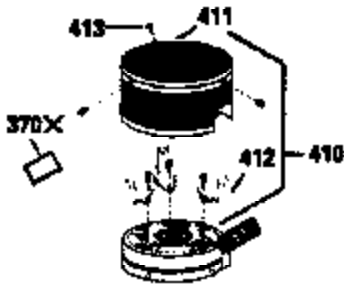

ILLUSTRATION SHOWS TYPICAL PARTS ONLY. ORDER BY PART NUMBER. PARTS NOT LISTED ARE SUPPLIED BY OEM.

VIEW 3 OF 3

Ref #	Part Number	Qty	Description
	RPMHigh		2900 to 3200
	RPMLow		2450 to 2750
19	31361	1	Extension Spring
69	35261	1	* Mounting Flange Gasket
92	650815	1	Belleville Washer
182	6201	2	Screw, 1/4-28 x 7/8"
185	31384A	1	Intake Pipe (Incl. 224)
186	34358	1	Governor Link
191	35039B	1	S.E. Brake Bracket (Incl. 195)
223	650451	2	Screw, 1/4-20 x 1"
238	650932	2	Screw, 10-32 x 49/64"
241	35797	1	Air Cleaner Collar
245	35066	1	Air Cleaner Filter
250	35065	1	Air Cleaner Cover
276	33753	1	Locking Plate
277	650795	2	Screw, 1/4-20 x 2-1/4"
322	35013	1	Connector Body
370A	35167	1	Instruction Decal
395	35709	1	Electric Starter Motor (12 Volt)
416	391022	1	Spark Arrestor Screen (Optional)
507	35853	1	Starter Wire