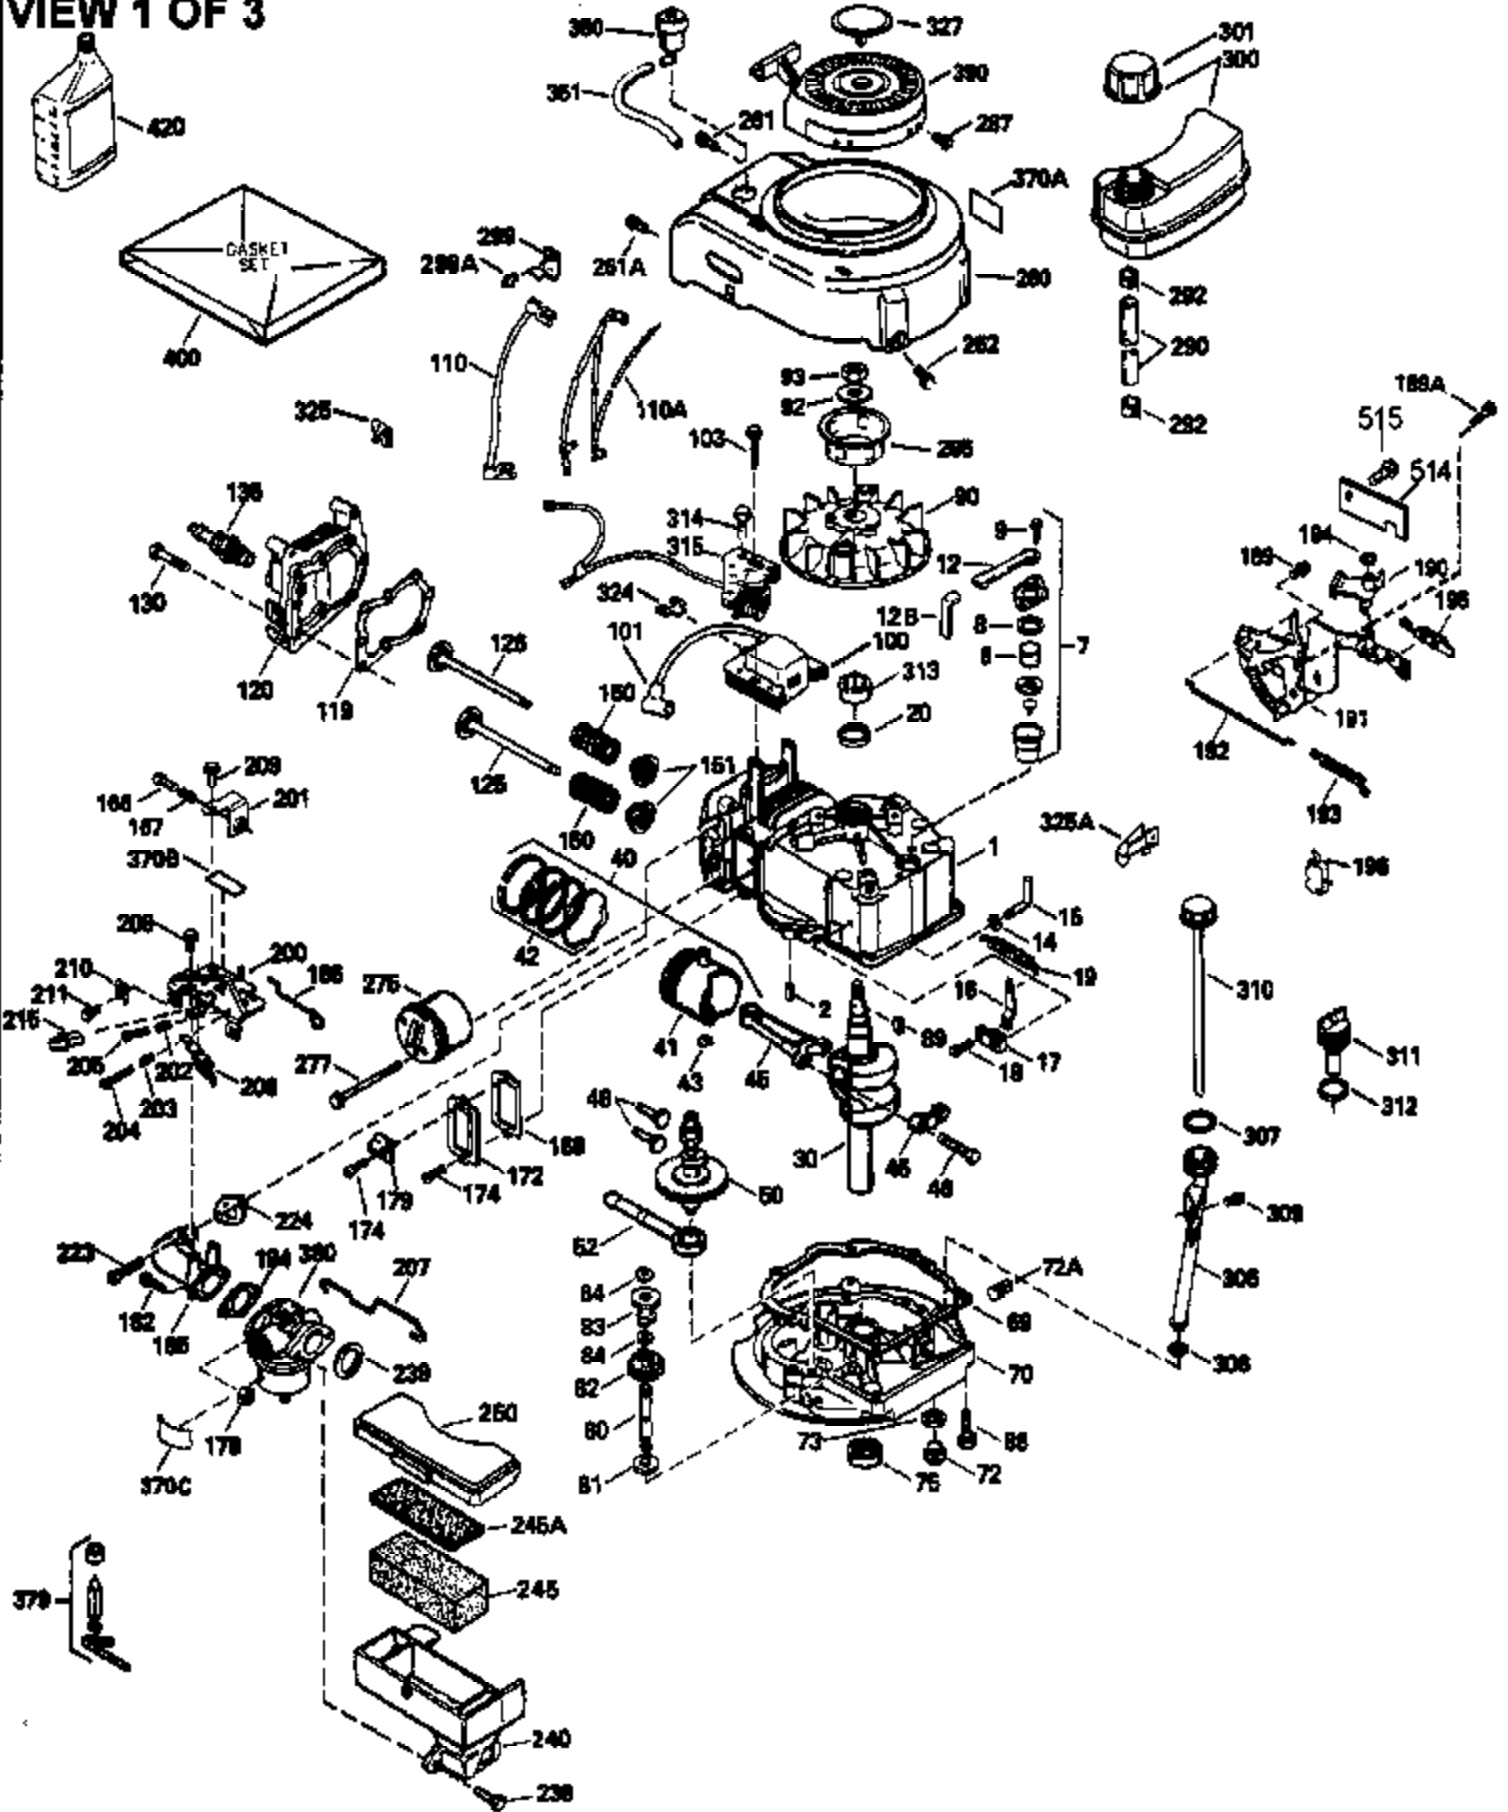

ILLUSTRATION SHOWS TYPICAL PARTS ONLY. ORDER BY PART NUMBER. PARTS NOT LISTED ARE SUPPLIED BY OEM.

VIEW 1 OF 3

Ref #	Part Number	Qty	Description
	RPMHigh		2900 to 3200
	RPMLow		2450 to 2750
1	33968B	1	Cylinder (Incl. 2 & 20)
2	26727	2	Dowel Pin
6	33734	1	Breather Element
7	34214A	1	Breather Ass'y. (Incl.6,8,9,12 & 12B)
8	33735	1	* Breather Gasket
9	30200	2	Screw, 10-24 x 9/16"
12	33886	1	Breather Tube
12B	34695	1	Breather Tube Elbow
14	28277	1	Washer
15	30589	1	Governor Rod (Incl. 14)
16	31383A	1	Governor Lever
17	31335	1	Governor Lever Clamp
18	650548	1	Screw, 8-32 x 5/16"
19	31361	1	Extension Spring
20	32600	1	Oil Seal
30	35801	1	Crankshaft
40	34535	1	Piston, Pin & Ring Set (Std.)
40	34536	1	Piston, Pin & Ring Set (.010" OS)
40	34537	1	Piston, Pin & Ring Set (.020" OS)
41	33562B	1	Piston & Pin Ass'y. (Std.) (Incl. 43)
41	33563B	1	Piston & Pin Ass'y. (.010" OS) (Incl. 43)
41	33564B	1	Piston & Pin Ass'y. (.020" OS) (Incl. 43)
42	33567	1	Ring Set (Std.)
42	33568	1	Ring Set (.010" OS)
42	33569	1	Ring Set (.020" OS)
43	20381	2	Piston Pin Retaining Ring
45	32875	1	Connecting Rod Ass'y. (Incl. 46)
46	32610A	2	Connecting Rod Bolt
48	27241	2	Valve Lifter
50	33553	1	Camshaft (MCR)
52	29914	1	Oil Pump Ass'y.
69	35261	1	* Mounting Flange Gasket
70	34311D	1	Mounting Flange (Incl. 72, 75 & 80)
72	30572	1	Oil Drain Plug (Incl. 73)
73	28833	1	Drain Plug Gasket
75	27897	1	Oil Seal
80	30574	1	Governor Shaft
81	30590A	1	Washer
82	30591	1	Governor Gear Ass'y. (Incl. 81)
83	30588A	1	Governor Spool
84	29193	2	Retaining Ring
86	650488	6	Screw, 1/4-20 x 1-1/4"
89	611004	1	Flywheel Key
90	611150	1	Flywheel
92	650815	1	Belleville Washer
93	650816	1	Flywheel Nut
100	34443A	1	Solid State Ignition
101	610118	1	Spark Plug Cover
103	650814	2	Screw, Torx T-15, 10-24 x 1"
110	34961	1	Ground Wire
110A	34970	1	Ground Wire
119	33554A	1	* Cylinder Head Gasket
120	34342	1	Cylinder Head
125	29313C	1	Exhaust Valve (Std.) (Incl. 151)
125	29315C	1	Exhaust Valve (1/32" OS) (Incl. 151)
126	29314B	1	Intake Valve (Std.) (Incl. 151)