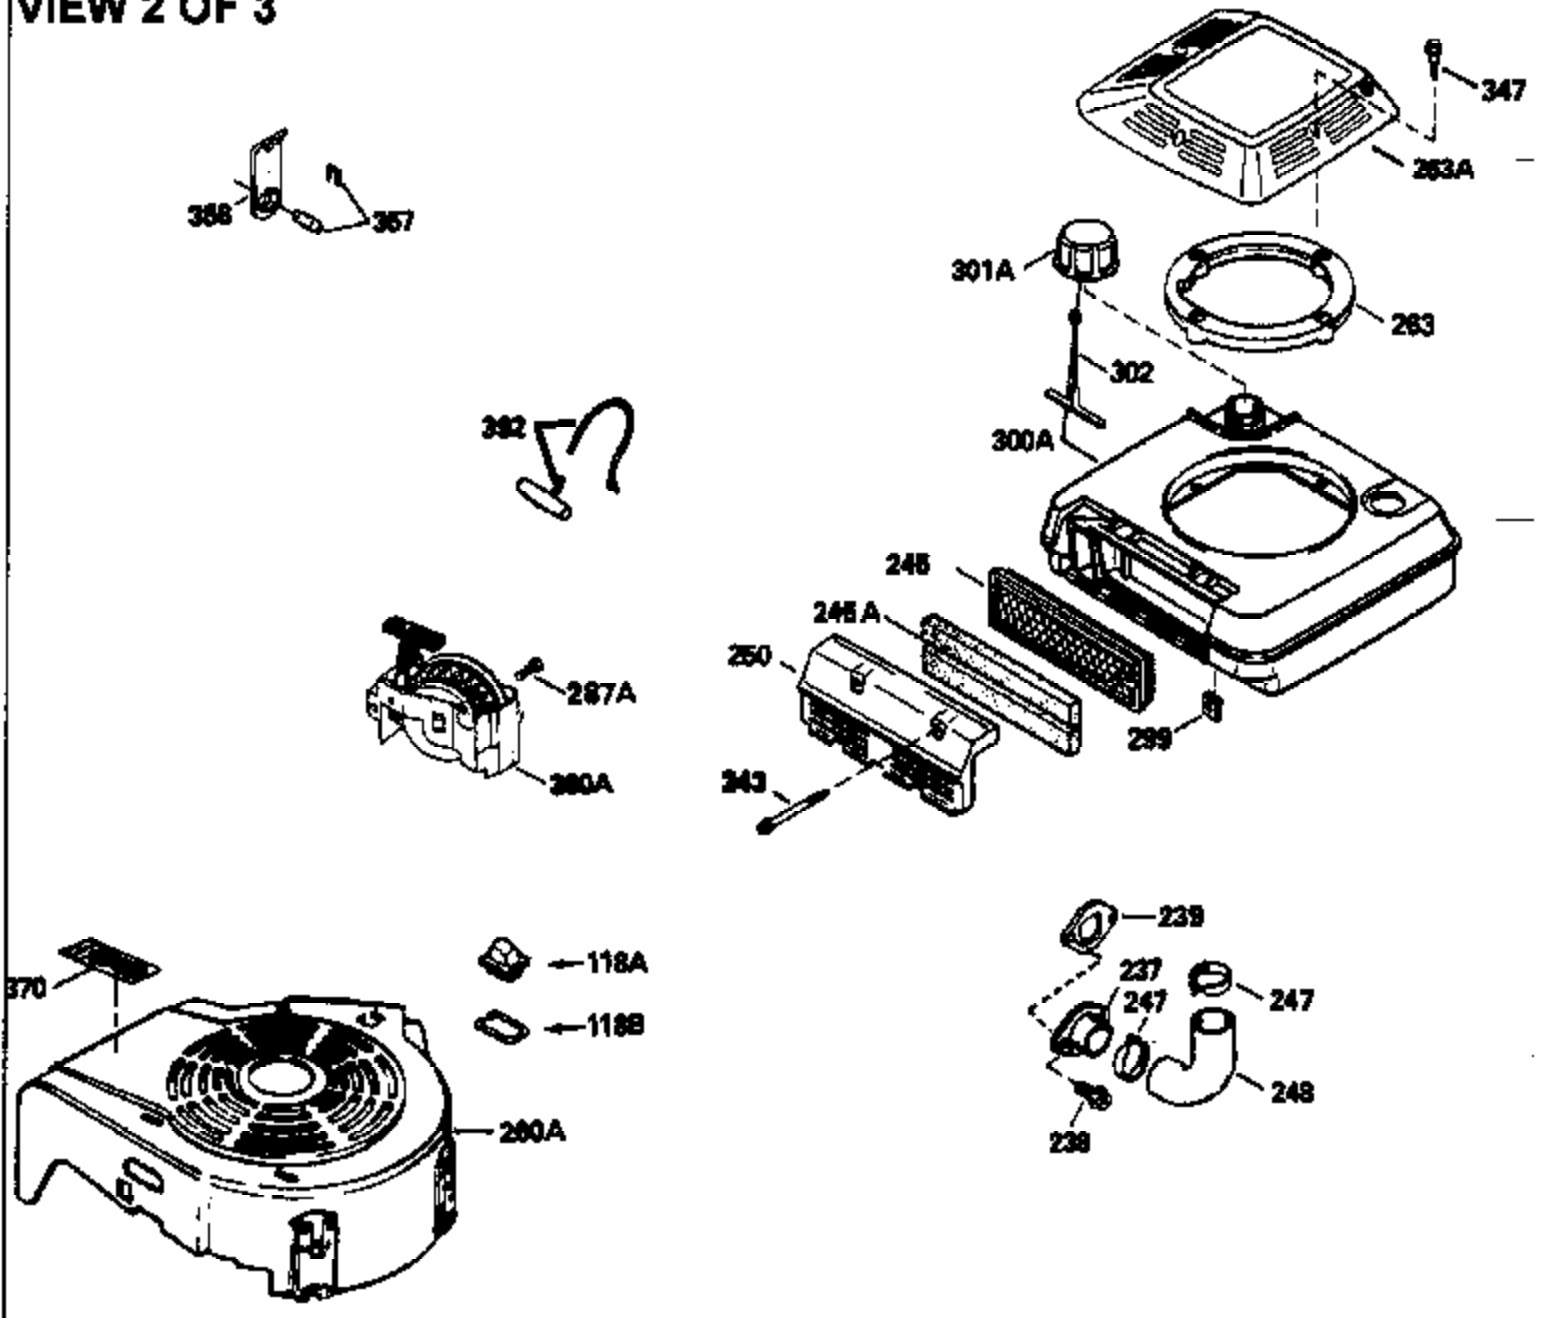

VIEW 2 OF 3

Ref #	Part Number	Qty	Description
12A	34695		Elbow, Breather tube
118	730194		Rope Guide Kit (Use as required)
166	35827		Shroud, Engine
238	650932		Screw, 10-32 x 49/64"
239	34338		* Gasket, Air cleaner
241A	35797		Collar, Air cleaner
245A	35066		Filter, Air cleaner
246E	35435		Filter, Pre-air (Use as required)
250C	35065		Cover Assy., Air cleaner
260B	35826		Housing, Blower
263A	35821		Grill, Starter
287A	650735		Screw, 10-24 x 3/8" (Use as required)
287A			Pop Rivet (3/16" Dia.) (Purchase locally)
287B	650884		Screw, 8-32 x 1/2"
301A	35355		Fuel Cap (Use as required)
347	650898		Screw, 10-32 x 27/32"
354	35025		Staple (Not used on all models)
357	34985		Rope Stop & Staple Assy. (Incl. 354)
370F	35840		Decal, Name
370G	35847		Decal, Instruction
370H	34387		Decal, Instruction (Optional)
370J	34870		Decal, Instruction (Optional)
425	730571		Starter Muff Kit (Incl.370J,426,427)(Opt.)
426	32203		Starter Air Cleaner (Optional)
427	32204		Starter Air Cleaner Bracket (Optional)
436	611006		Stator Plate Ass'y.(Incl.377,378,437, 442-448)
437	30551		Spring, Breaker box cover
438	610947		Cover, Dust
439	610955		Gasket, Stator cover
440	30992		Cam, Breaker
442	610385		Washer
443	610408		Nut, 8-32
444	29181		Breaker Fastening Screw & Washer
445	610593		Condenser Fastening Screw
446	33356		Terminal, Ground