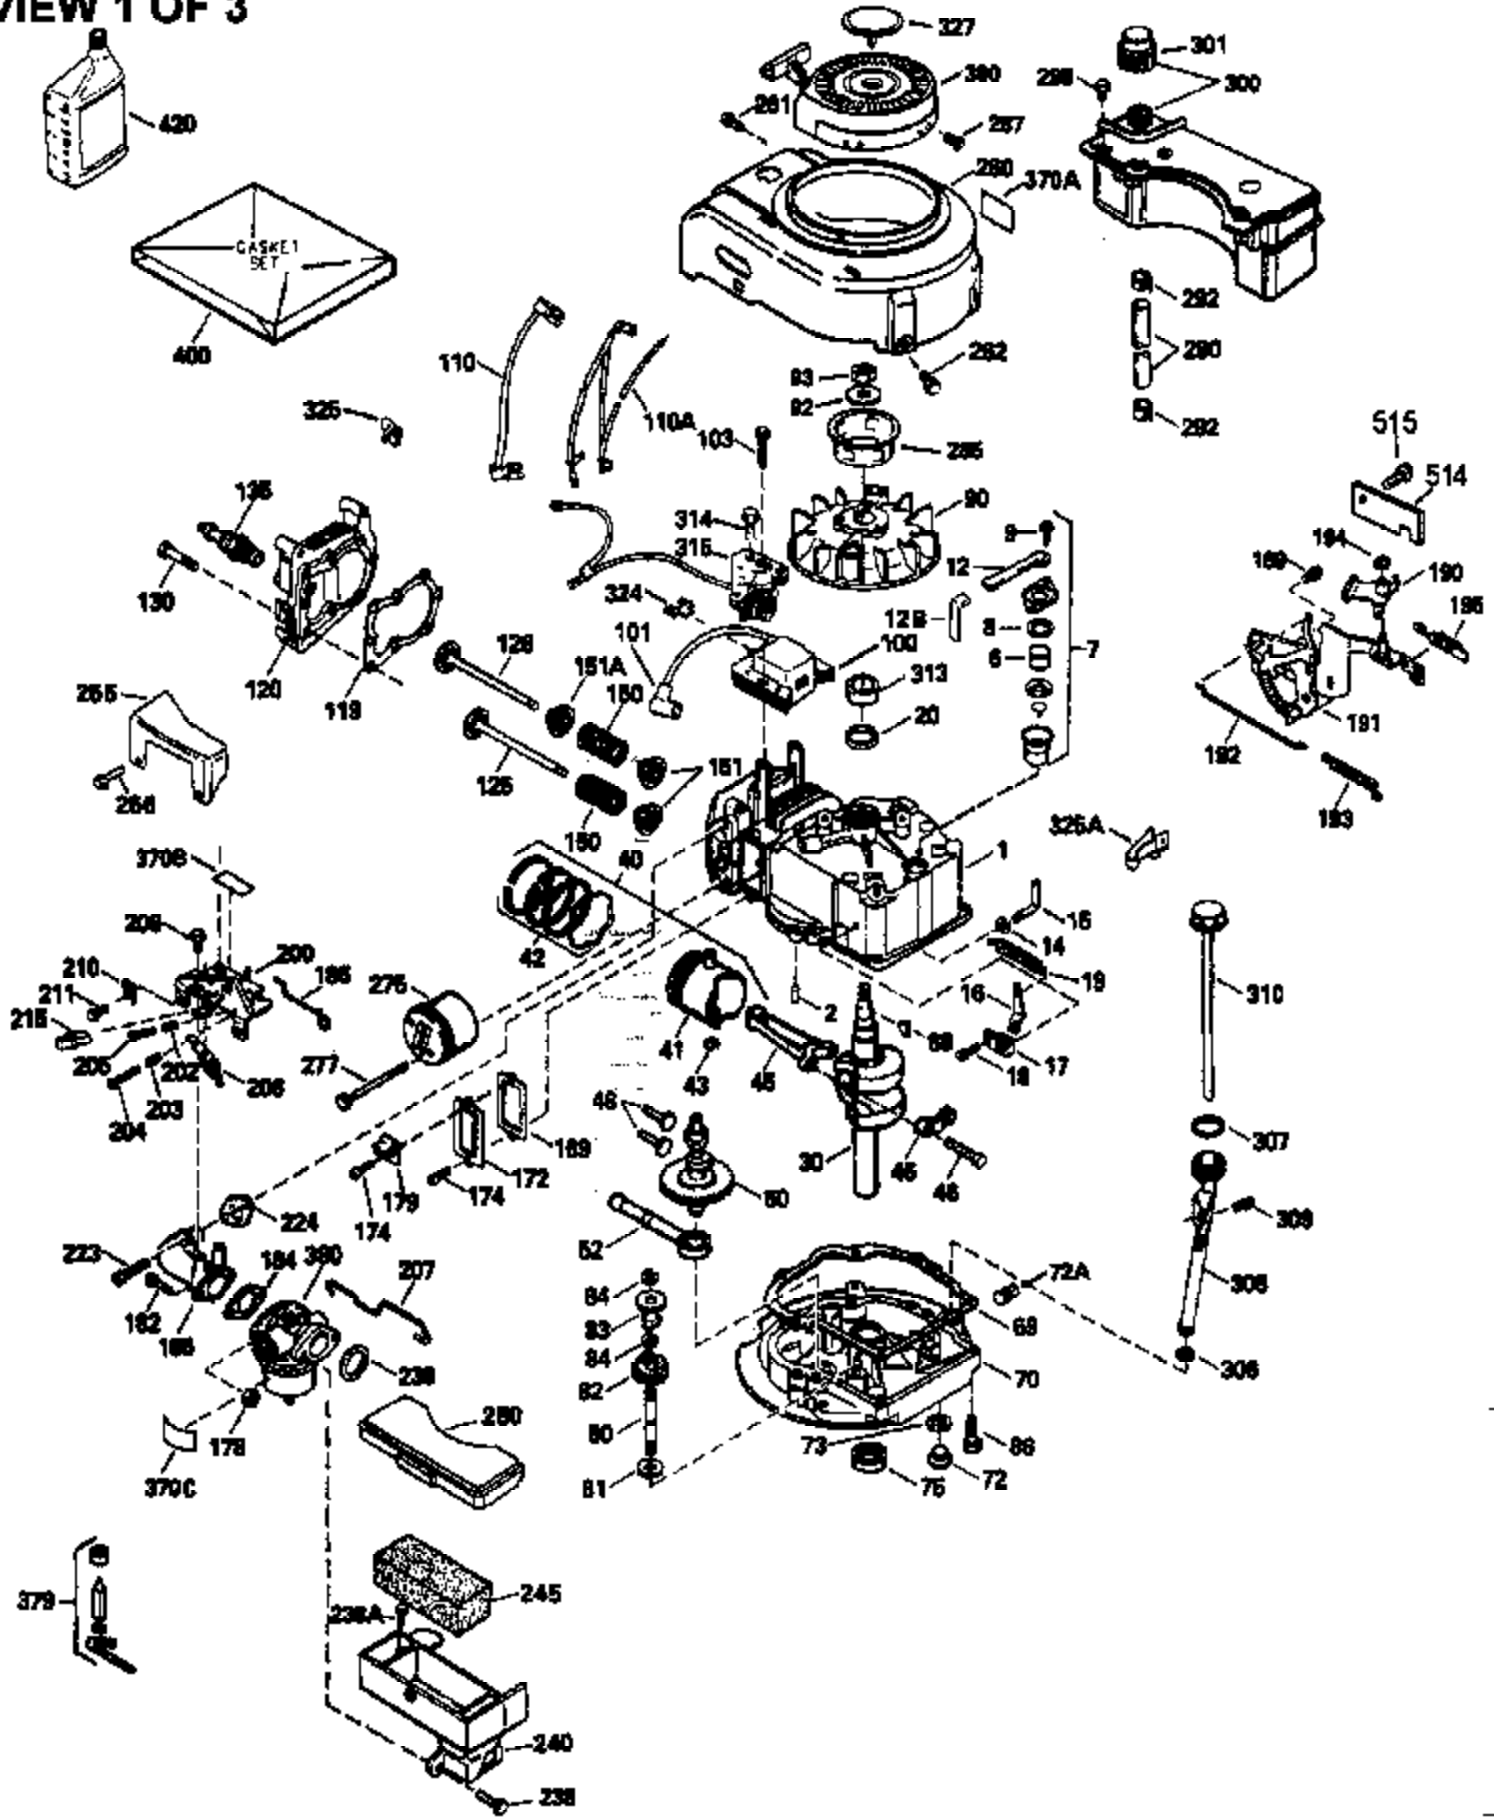

VIEW 1 OF 3

Ref #	Part Number	Qty	Description
1	33968B		Cylinder (Incl. 2 & 20) (2-13/16")
2	26727		Pin, Dowel
6	33734		Element, Breather
7	34214A		Breather Ass'y. (Incl. 6, 8, 9, 12 , & 12A)
8	33735		* Gasket, Breather
9	30200		Screw, 10-24 x 9/16"
12	33886		Tube, Breather
12A	34695		Elbow, Breather tube
14	28277		Washer, Flat
15	30589		Rod, Governor (Incl. 14)
16	31383A		Lever, Governor
17	31335		Clamp, Governor lever
18	650548		Screw, 8-32 x 5/16"
19	31361		Spring, Extension
20	32600		Seal, Oil
30	34477B		Crankshaft
40	34535		Piston, Pin & Ring Set (Std.) (2-13/1 6")
40	34536		Piston, Pin & Ring Set (.010" OS)
40	34537		Piston, Pin & Ring Set (.020" OS)
41	33562B		Piston & Pin Ass'y.(Incl. 43)(Std.)(2 -13/16")
41	33563B		Piston & Pin Ass'y. (Incl. 43) (.010" OS)
41	33564B		Piston & Pin Ass'y. (Incl. 43) (.020" OS)
42	33567		Ring Set (Std.) (2-13/16" Bore)
42	33568		Ring Set (.010" OS)
42	33569		Ring Set (.020" OS)
43	20381		Ring, Piston pin retaining
45	32875		Rod Assy., Connecting (Incl. 46)
46	32610A		Bolt, Connecting rod
48	27241		Lifter, Valve
50	33553		Camshaft (MCR)
52	29914		Oil Pump Assy.
69	35261		* Gasket, Mounting flange
70	34311C		Flange Ass'y. (Incl. 72, 72A, 73, 75 & 80)
72	30572		Plug, Oil drain (Incl. 73)
73	28833		* Drain Plug Gasket (Not req. W/plastic plug)
75	27897		Seal, Oil
80	30574		Shaft, Governor
81	30590A		Washer, Flat
82	30591		Gear Assy., Governor (Incl. 81)
83	30588A		Spool, Governor
84	29193		Ring, Retaining
86	650488		Screw, 1/4-20 x 1-1/4"
89	611004		Flywheel Key
90	611109		Flywheel
92	650815		Washer, Belleville
93	650816		Nut, Flywheel
100	34443A		Solid State Ignition
100	730207		Magneto-to-Solid State Conv. Kit (Includes solid state module, solid state flywheel key, and instructions.) (Use as required on external ignition engines only.)
101	610118		Cover, Spark plug (Use as required)
103	650814		Screw, Torx T-15, 10-24 x 1"
110	34961		Ground Wire
118	730194		Rope Guide Kit (Use as required)
119	33554A		* Gasket, Head
120	34342		Head, Cylinder
125	29314B		Intake Valve (Std.) (Incl. 151) (Conventional Ports)