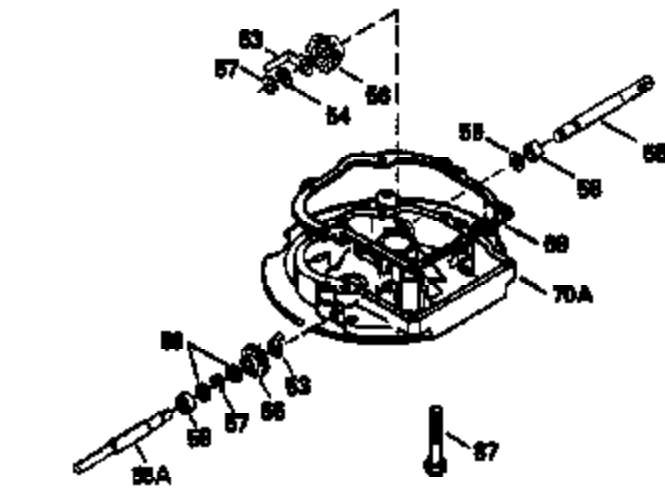

ILLUSTRATION SHOWS TYPICAL PARTS ONLY. ORDER BY PART NUMBER. PARTS NOT LISTED ARE SUPPLIED BY OEM.

VIEW 3 OF 3

Ref #	Part Number	Qty	Description
	RPMHigh		3000 to 3300
	RPMLow		2000 to 2300
19	31361	1	Extension Spring
69	35261	1	* Mounting Flange Gasket
92	650815	1	Belleville Washer
182	6201	2	Screw, 1/4-28 x 7/8"
185	31384A	1	Intake Pipe (Incl. 224)
186	34337	1	Governor Link
191	35040B	1	S.E. Brake Bracket (Incl. 195)
223	650451	2	Screw, 1/4-20 x 1"
243	650899	2	Screw, 10-32 x 2-3/32"
245	35500	1	Air Cleaner Filter
250	35503	1	Air Cleaner Cover
277	650795	2	Screw, 1/4-20 x 2-1/4"
370A	34144	1	Primer Decal