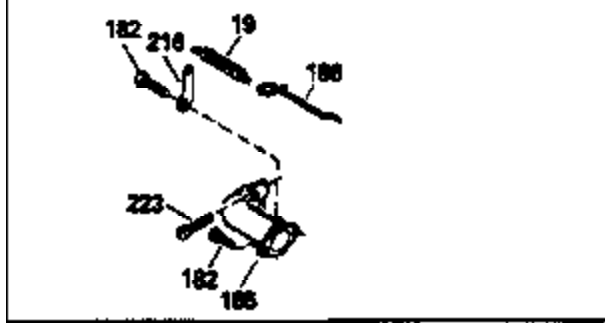

ILLUSTRATION SHOWS TYPICAL PARTS ONLY. ORDER BY PART NUMBER. PARTS NOT LISTED ARE SUPPLIED BY OEM.

VIEW 3 OF 3

Ref #	Part Number	Qty	Description
	RPMHigh		3000 to 3300
	RPMLow		2000 to 2300
19	31361	1	Extension Spring
69	35261	1	* Mounting Flange Gasket
92	650815	1	Belleville Washer
182	6201	2	Screw, 1/4-28 x 7/8"
185	31384A	1	Intake Pipe (Incl. 224)
186	34337	1	Governor Link
191	35040B	1	S.E. Brake Bracket (Incl. 195)
223	650451	2	Screw, 1/4-20 x 1"
243	650899	2	Screw, 10-32 x 2-3/32"
245	35500	1	Air Cleaner Filter
250	35503	1	Air Cleaner Cover
277	650795	2	Screw, 1/4-20 x 2-1/4"
370A	34144	1	Primer Decal