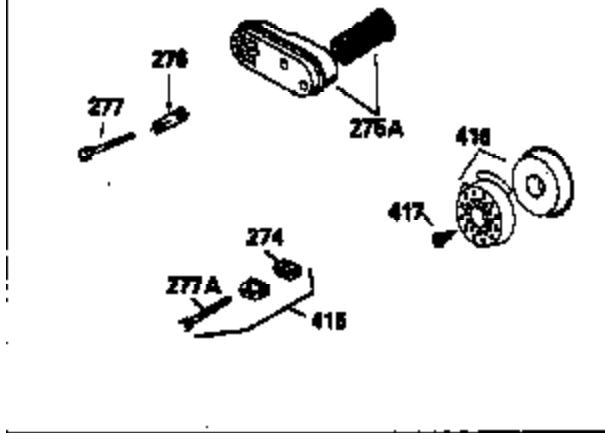

ILLUSTRATION SHOWS TYPICAL PARTS ONLY. ORDER BY PART NUMBER. PARTS NOT LISTED ARE SUPPLIED BY OEM.

VIEW 3 OF 3

Ref #	Part Number	Qty	Description
	RPMHigh		3000 to 3300
	RPMLow		2000 to 2300
19	31361	1	Extension Spring
69	35261	1	* Mounting Flange Gasket
92	650815	1	Belleville Washer
182	6201	2	Screw, 1/4-28 x 7/8"
185	31384A	1	Intake Pipe (Incl. 224)
186	34337	1	Governor Link
191	35040B	1	S.E. Brake Bracket (Incl. 195)
223	650451	2	Screw, 1/4-20 x 1"
243	650899	2	Screw, 10-32 x 2-3/32"
245	35500	1	Air Cleaner Filter
250	35503	1	Air Cleaner Cover
277	650795	2	Screw, 1/4-20 x 2-1/4"
370A	34144	1	Primer Decal