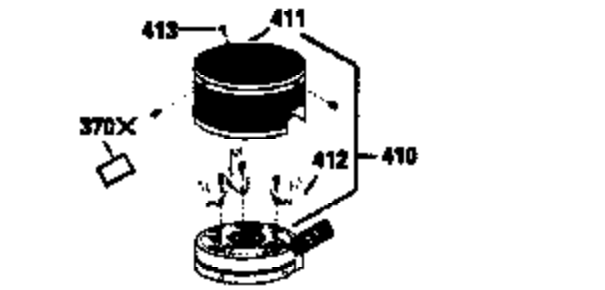

ILLUSTRATION SHOWS TYPICAL PARTS ONLY. ORDER BY PART NUMBER. PARTS NOT LISTED ARE SUPPLIED BY OEM.

VIEW 3 OF 3

Ref #	Part Number	Qty	Description
	RPMHigh		3000 to 3300
	RPMLow		2000 to 2300
19	31361	1	Extension Spring
69	35261	1	* Mounting Flange Gasket
92	650815	1	Belleville Washer
182	6201	2	Screw, 1/4-28 x 7/8"
185	31384A	1	Intake Pipe (Incl. 224)
186	34337	1	Governor Link
191	35040B	1	S.E. Brake Bracket (Incl. 195)
223	650451	2	Screw, 1/4-20 x 1"
243	650899	2	Screw, 10-32 x 2-3/32"
245	35500	1	Air Cleaner Filter
250	35503	1	Air Cleaner Cover
277	650795	2	Screw, 1/4-20 x 2-1/4"
370A	34144	1	Primer Decal