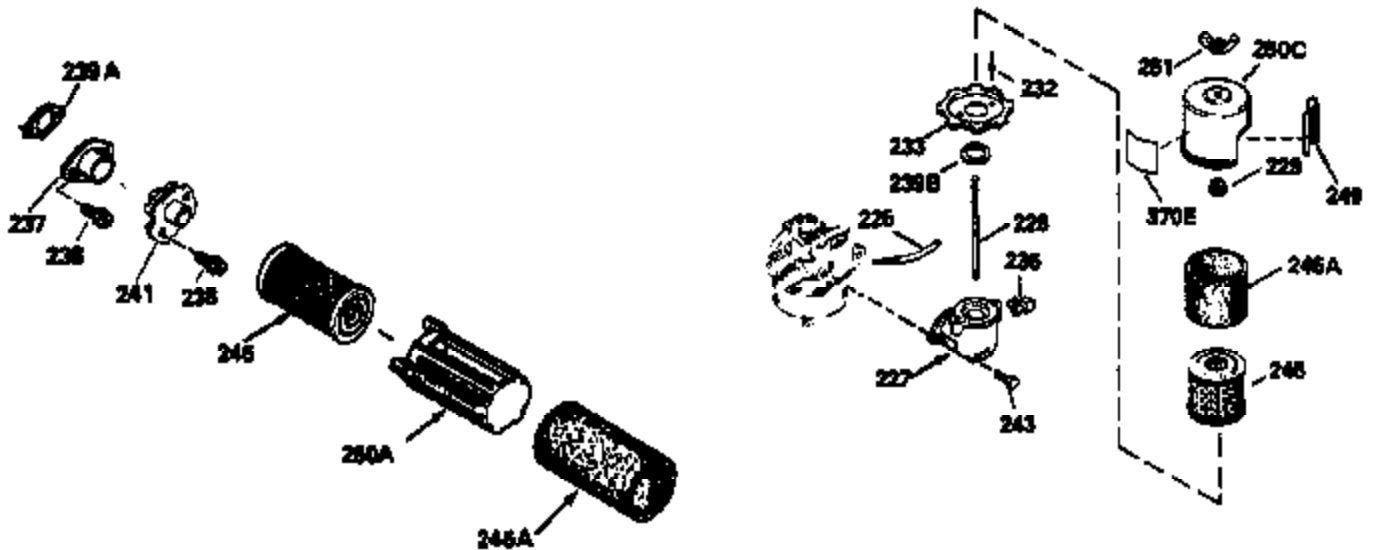

ILLUSTRATION SHOWS TYPICAL PARTS ONLY. ORDER BY PART NUMBER. PARTS NOT LISTED ARE SUPPLIED BY OEM.

VIEW 3 OF 3

Ref #	Part Number	Qty	Description
	RPMHigh		3000 to 3300
	RPMLow		2000 to 2300
19	31361	1	Extension Spring
69	35261	1	* Mounting Flange Gasket
92	650815	1	Belleville Washer
182	6201	2	Screw, 1/4-28 x 7/8"
185	31384A	1	Intake Pipe (Incl. 224)
186	34337	1	Governor Link
191	35040B	1	S.E. Brake Bracket (Incl. 195)
223	650451	2	Screw, 1/4-20 x 1"
243	650899	2	Screw, 10-32 x 2-3/32"
245	35500	1	Air Cleaner Filter
250	35503	1	Air Cleaner Cover
277	650795	2	Screw, 1/4-20 x 2-1/4"
370A	34144	1	Primer Decal