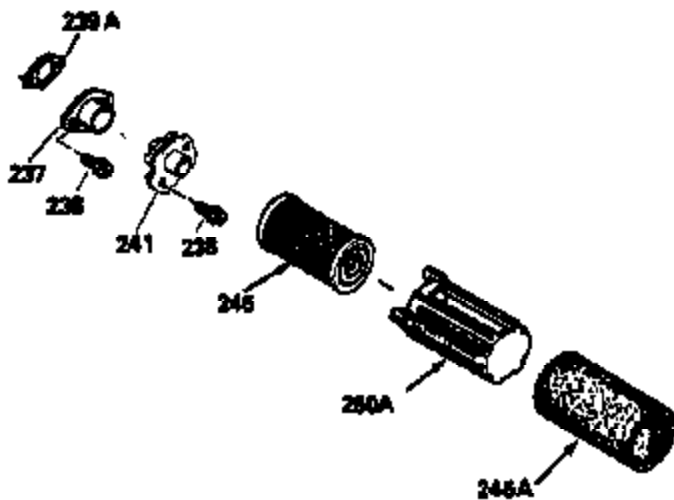

ILLUSTRATION SHOWS TYPICAL PARTS ONLY. ORDER BY PART NUMBER. PARTS NOT LISTED ARE SUPPLIED BY OEM.

VIEW 3 OF 3

Ref #	Part Number	Qty	Description
	RPMHigh		2800 to 3100
	RPMLow		1800 to 2100
19	35998	1	Extension Spring
53	31745	1	Tang Washer
55	34647	1	PTO Shaft
56	33401	1	Right Hand Worm Gear
57	33537	1	Retaining Ring
58	31744	1	Oil Seal
59	31747	1	Washer
69	35261	1	* Mounting Flange Gasket
87	650492	1	Screw, 1/4-20 x 2-1/4"
92	650815	1	Belleville Washer
182	6201	2	Screw, 1/4-28 x 7/8"
185	31384A	1	Intake Pipe (Incl. 224)
186	36201	1	Governor Link
191	35039B	1	S.E. Brake Bracket (Incl. 195)
223	650451	2	Screw, 1/4-20 x 1"
243	650899	2	Screw, 10-32 x 2-3/32"
245	35500	1	Air Cleaner Filter
250	35503	1	Air Cleaner Cover
276	33753	1	Locking Plate
277	650795	2	Screw, 1/4-20 x 2-1/4"
370A	34144	1	Primer Decal