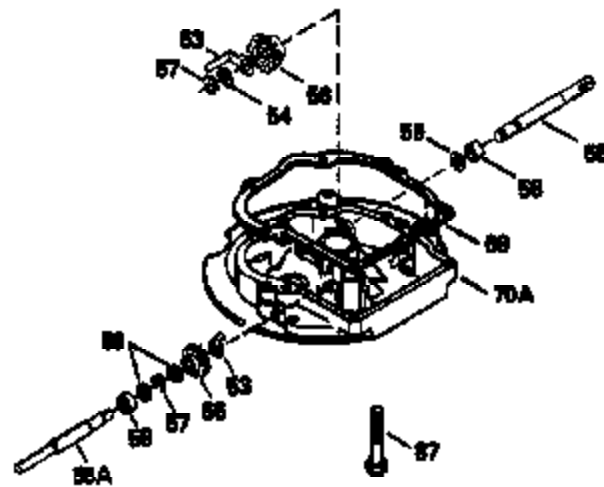

ILLUSTRATION SHOWS TYPICAL PARTS ONLY. ORDER BY PART NUMBER. PARTS NOT LISTED ARE SUPPLIED BY OEM.

VIEW 3 OF 3

Ref #	Part Number	Qty	Description
	RPMHigh		2800 to 3100
	RPMLow		1800 to 2100
19	35998	1	Extension Spring
53	31745	1	Tang Washer
55	34647	1	PTO Shaft
56	33401	1	Right Hand Worm Gear
57	33537	1	Retaining Ring
58	31744	1	Oil Seal
59	31747	1	Washer
69	35261	1	* Mounting Flange Gasket
87	650492	1	Screw, 1/4-20 x 2-1/4"
92	650815	1	Belleville Washer
182	6201	2	Screw, 1/4-28 x 7/8"
185	31384A	1	Intake Pipe (Incl. 224)
186	36201	1	Governor Link
191	35039B	1	S.E. Brake Bracket (Incl. 195)
223	650451	2	Screw, 1/4-20 x 1"
243	650899	2	Screw, 10-32 x 2-3/32"
245	35500	1	Air Cleaner Filter
250	35503	1	Air Cleaner Cover
276	33753	1	Locking Plate
277	650795	2	Screw, 1/4-20 x 2-1/4"
370A	34144	1	Primer Decal