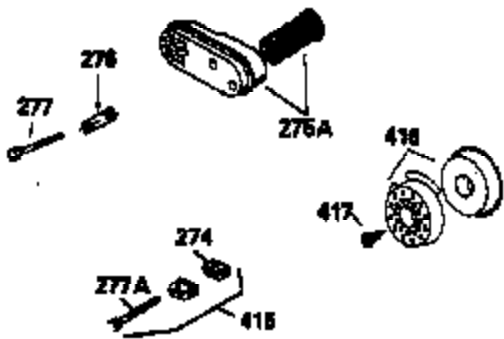

ILLUSTRATION SHOWS TYPICAL PARTS ONLY. ORDER BY PART NUMBER. PARTS NOT LISTED ARE SUPPLIED BY OEM.

VIEW 3 OF 3

Ref #	Part Number	Qty	Description
	RPMHigh		2800 to 3100
	RPMLow		1800 to 2100
19	35998	1	Extension Spring
53	31745	1	Tang Washer
55	34647	1	PTO Shaft
56	33401	1	Right Hand Worm Gear
57	33537	1	Retaining Ring
58	31744	1	Oil Seal
59	31747	1	Washer
69	35261	1	* Mounting Flange Gasket
87	650492	1	Screw, 1/4-20 x 2-1/4"
92	650815	1	Belleville Washer
182	6201	2	Screw, 1/4-28 x 7/8"
185	31384A	1	Intake Pipe (Incl. 224)
186	36201	1	Governor Link
191	35039B	1	S.E. Brake Bracket (Incl. 195)
223	650451	2	Screw, 1/4-20 x 1"
243	650899	2	Screw, 10-32 x 2-3/32"
245	35500	1	Air Cleaner Filter
250	35503	1	Air Cleaner Cover
276	33753	1	Locking Plate
277	650795	2	Screw, 1/4-20 x 2-1/4"
370A	34144	1	Primer Decal