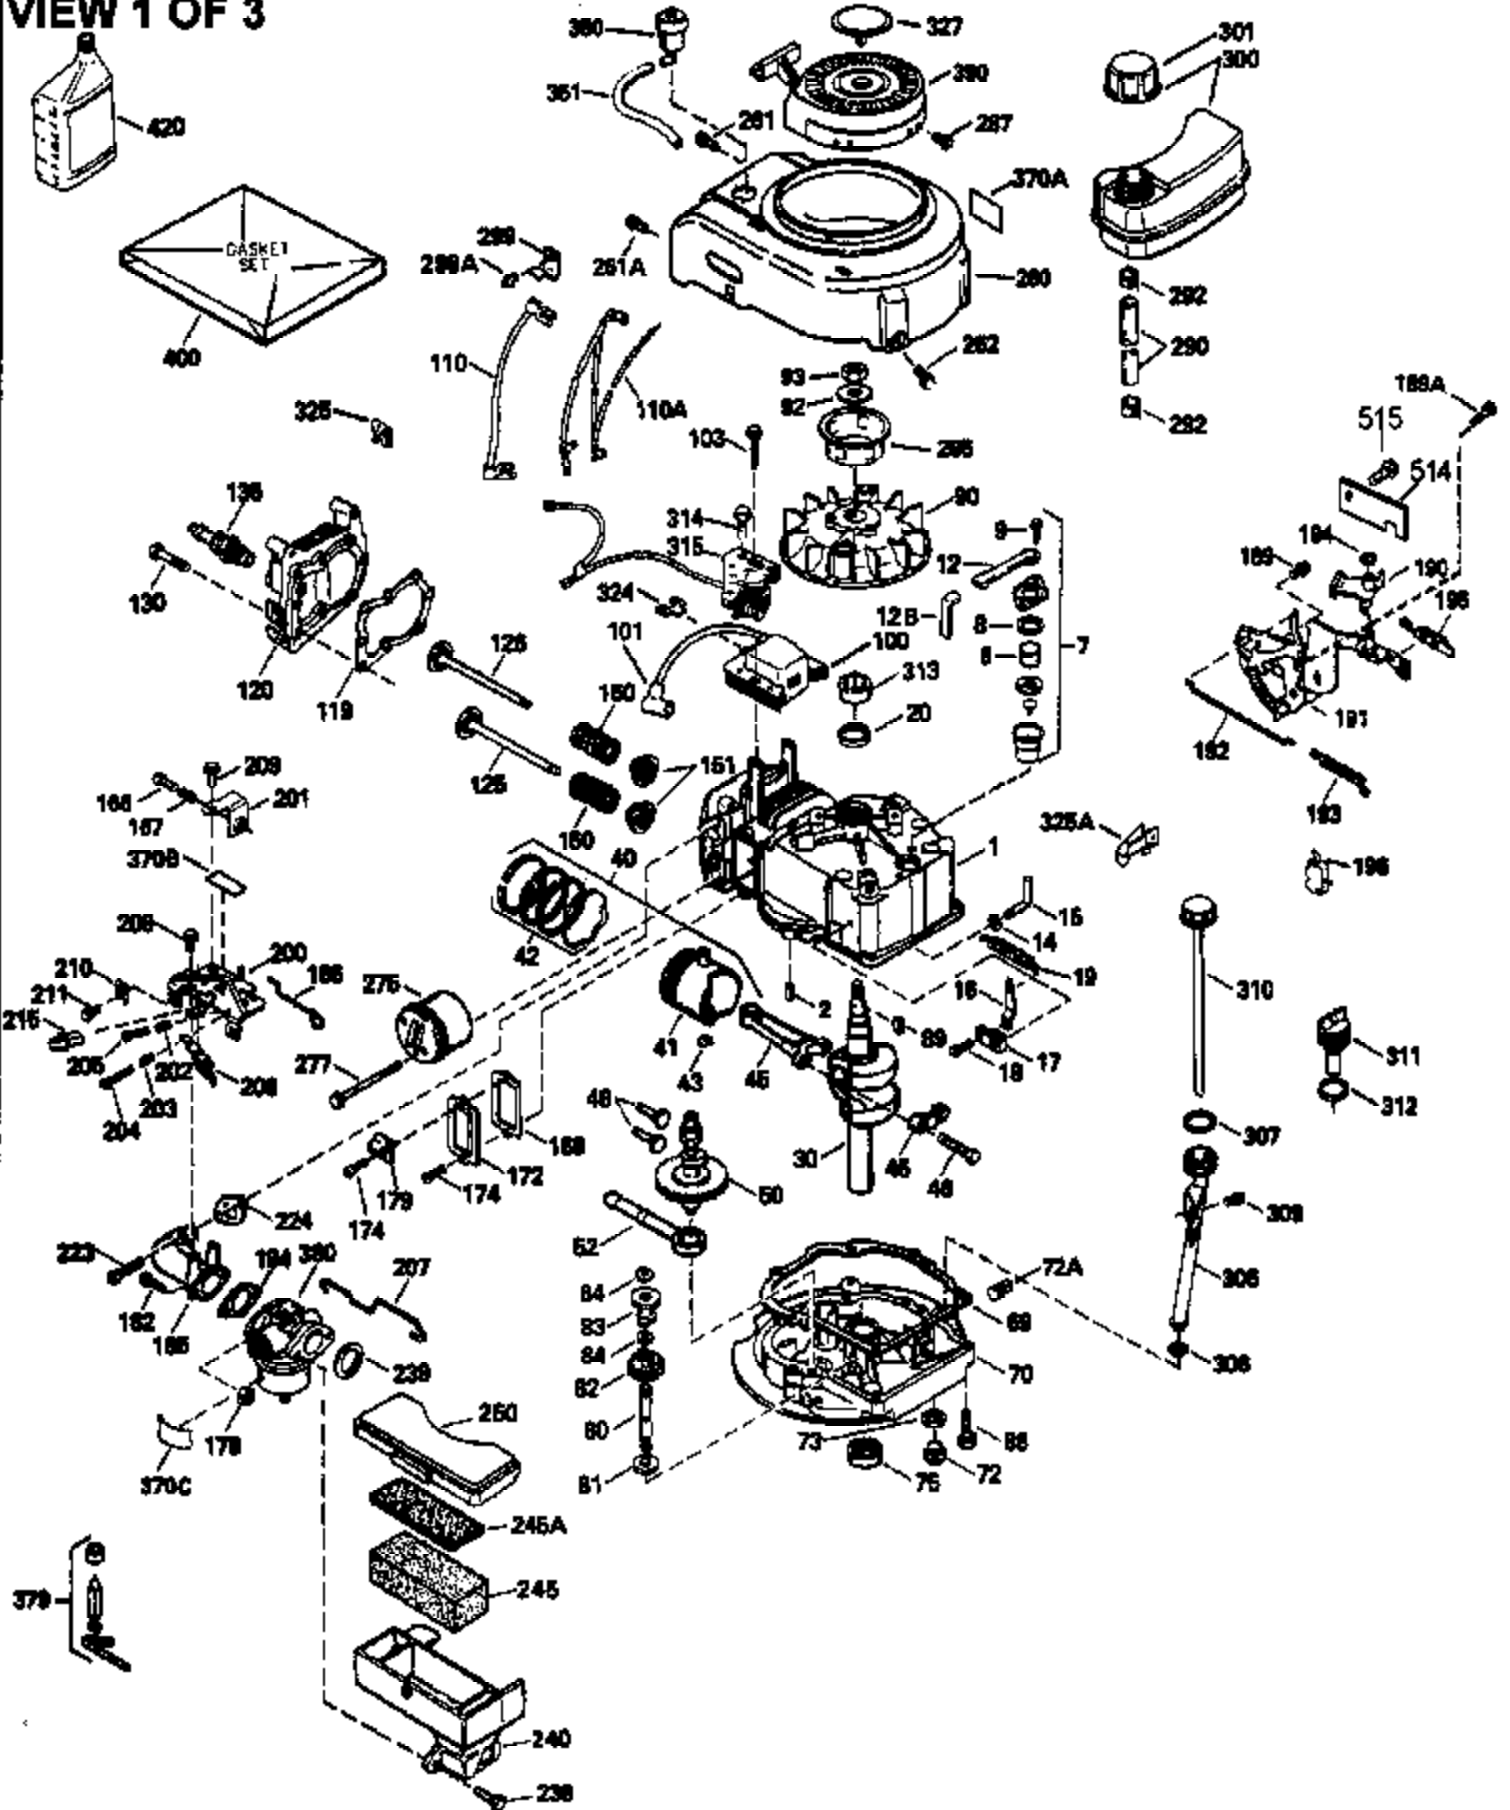

ILLUSTRATION SHOWS TYPICAL PARTS ONLY. ORDER BY PART NUMBER. PARTS NOT LISTED ARE SUPPLIED BY OEM.

VIEW 1 OF 3

Ref #	Part Number	Qty	Description
	RPMHigh		2800 to 3100
	RPMLow		1800 to 2100
1	33968B	1	Cylinder (Incl. 2 & 20)
2	26727	2	Dowel Pin
6	33734	1	Breather Element
7	34214A	1	Breather Ass'y. (Incl. 6, 8 & 9)
8	33735	1	* Breather Gasket
9	30200	2	Screw, 10-24 x 9/16"
12	35496	1	Breather Tube
14	28277	1	Washer
15	31513	1	Governor Rod
16	31383A	1	Governor Lever
17	31335	1	Governor Lever Clamp
18	650548	1	Screw, 8-32 x 5/16"
19	35998	1	Extension Spring
20	32600	1	Oil Seal
30	34490B	1	Crankshaft
40	34535	1	Piston, Pin & Ring Set (Std.)
40	34536	1	Piston, Pin & Ring Set (.010" OS)
40	34537	1	Piston, Pin & Ring Set (.020" OS)
41	33562B	1	Piston & Pin Ass'y. (Std.) (Incl. 43)
41	33563B	1	Piston & Pin Ass'y. (.010" OS) (Incl. 43)
41	33564B	1	Piston & Pin Ass'y. (.020" OS) (Incl. 43)
42	33567	1	Ring Set (Std.)
42	33568	1	Ring Set (.010" OS)
42	33569	1	Ring Set (.020" OS)
43	20381	2	Piston Pin Retaining Ring
45	32875	1	Connecting Rod Ass'y. (Incl. 46)
46	32610A	2	Connecting Rod Bolt
48	27241	2	Valve Lifter
50	33533	1	Camshaft (MCR)
52	29914	1	Oil Pump Ass'y.
69	35261	1	* Mounting Flange Gasket
70	33535B	1	Mounting Flange (Incl. 58,72,75 & 80)
72	36083	1	Oil Drain Plug
75	26208	1	Oil Seal
80	30574	1	Governor Shaft
81	30590A	1	Washer
82	30591	1	Governor Gear Ass'y. (Incl. 81)
83	30588A	1	Governor Spool
84	29193	2	Retaining Ring
86	650488	5	Screw, 1/4-20 x 1-1/4"
89	611004	1	Flywheel Key
90	611112	1	Flywheel
92	650815	1	Belleville Washer
93	650816	1	Flywheel Nut
100	34443A	1	Solid State Ignition
101	610118	1	Spark Plug Cover
103	650814	2	Screw, Torx T-15, 10-24 x 1"
110	34961	1	Ground Wire
119	33554A	1	* Cylinder Head Gasket
120	34342	1	Cylinder Head
125	29315C	1	Exhaust Valve (1/32" OS) (Incl. 151)
125	29313C	1	Exhaust Valve (Std.) (Incl. 151)
126	29314B	1	Intake Valve (Std.) (Incl. 151)
126	29315C	1	Intake Valve (1/32" OS) (Incl. 151)
130	6021A	8	Screw, 5/16-18 x 1-1/2"
135	35395	1	Resistor Spark Plug (RJ19LM)