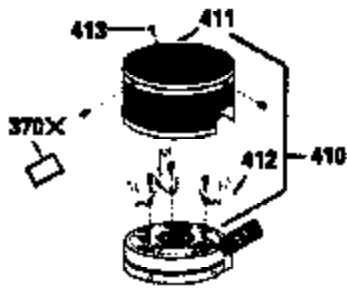

ILLUSTRATION SHOWS TYPICAL PARTS ONLY. ORDER BY PART NUMBER. PARTS NOT LISTED ARE SUPPLIED BY OEM.

VIEW 3 OF 3

Ref #	Part Number	Qty	Description
	RPMHigh		2800 to 3100
	RPMLow		1800 to 2100
19	35998	1	Extension Spring
53	31745	1	Tang Washer
55	34647	1	PTO Shaft
56	33401	1	Right Hand Worm Gear
57	33537	1	Retaining Ring
58	31744	1	Oil Seal
59	31747	1	Washer
69	35261	1	* Mounting Flange Gasket
87	650492	1	Screw, 1/4-20 x 2-1/4"
92	650815	1	Belleville Washer
182	6201	2	Screw, 1/4-28 x 7/8"
185	31384A	1	Intake Pipe (Incl. 224)
186	36201	1	Governor Link
191	35039B	1	S.E. Brake Bracket (Incl. 195)
223	650451	2	Screw, 1/4-20 x 1"
243	650899	2	Screw, 10-32 x 2-3/32"
245	35500	1	Air Cleaner Filter
250	35503	1	Air Cleaner Cover
276	33753	1	Locking Plate
277	650795	2	Screw, 1/4-20 x 2-1/4"
370A	34144	1	Primer Decal