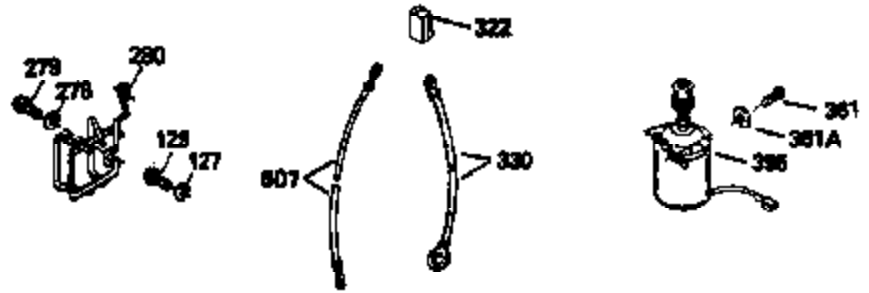

ILLUSTRATION SHOWS TYPICAL PARTS ONLY. ORDER BY PART NUMBER. PARTS NOT LISTED ARE SUPPLIED BY OEM.

VIEW 3 OF 3

Ref #	Part Number	Qty	Description
	RPMHigh		2800 to 3100
	RPMLow		1800 to 2100
19	35998	1	Extension Spring
53	31745	1	Tang Washer
55	34647	1	PTO Shaft
56	33401	1	Right Hand Worm Gear
57	33537	1	Retaining Ring
58	31744	1	Oil Seal
59	31747	1	Washer
69	35261	1	* Mounting Flange Gasket
87	650492	1	Screw, 1/4-20 x 2-1/4"
92	650815	1	Belleville Washer
182	6201	2	Screw, 1/4-28 x 7/8"
185	31384A	1	Intake Pipe (Incl. 224)
186	36201	1	Governor Link
191	35039B	1	S.E. Brake Bracket (Incl. 195)
223	650451	2	Screw, 1/4-20 x 1"
243	650899	2	Screw, 10-32 x 2-3/32"
245	35500	1	Air Cleaner Filter
250	35503	1	Air Cleaner Cover
276	33753	1	Locking Plate
277	650795	2	Screw, 1/4-20 x 2-1/4"
370A	34144	1	Primer Decal