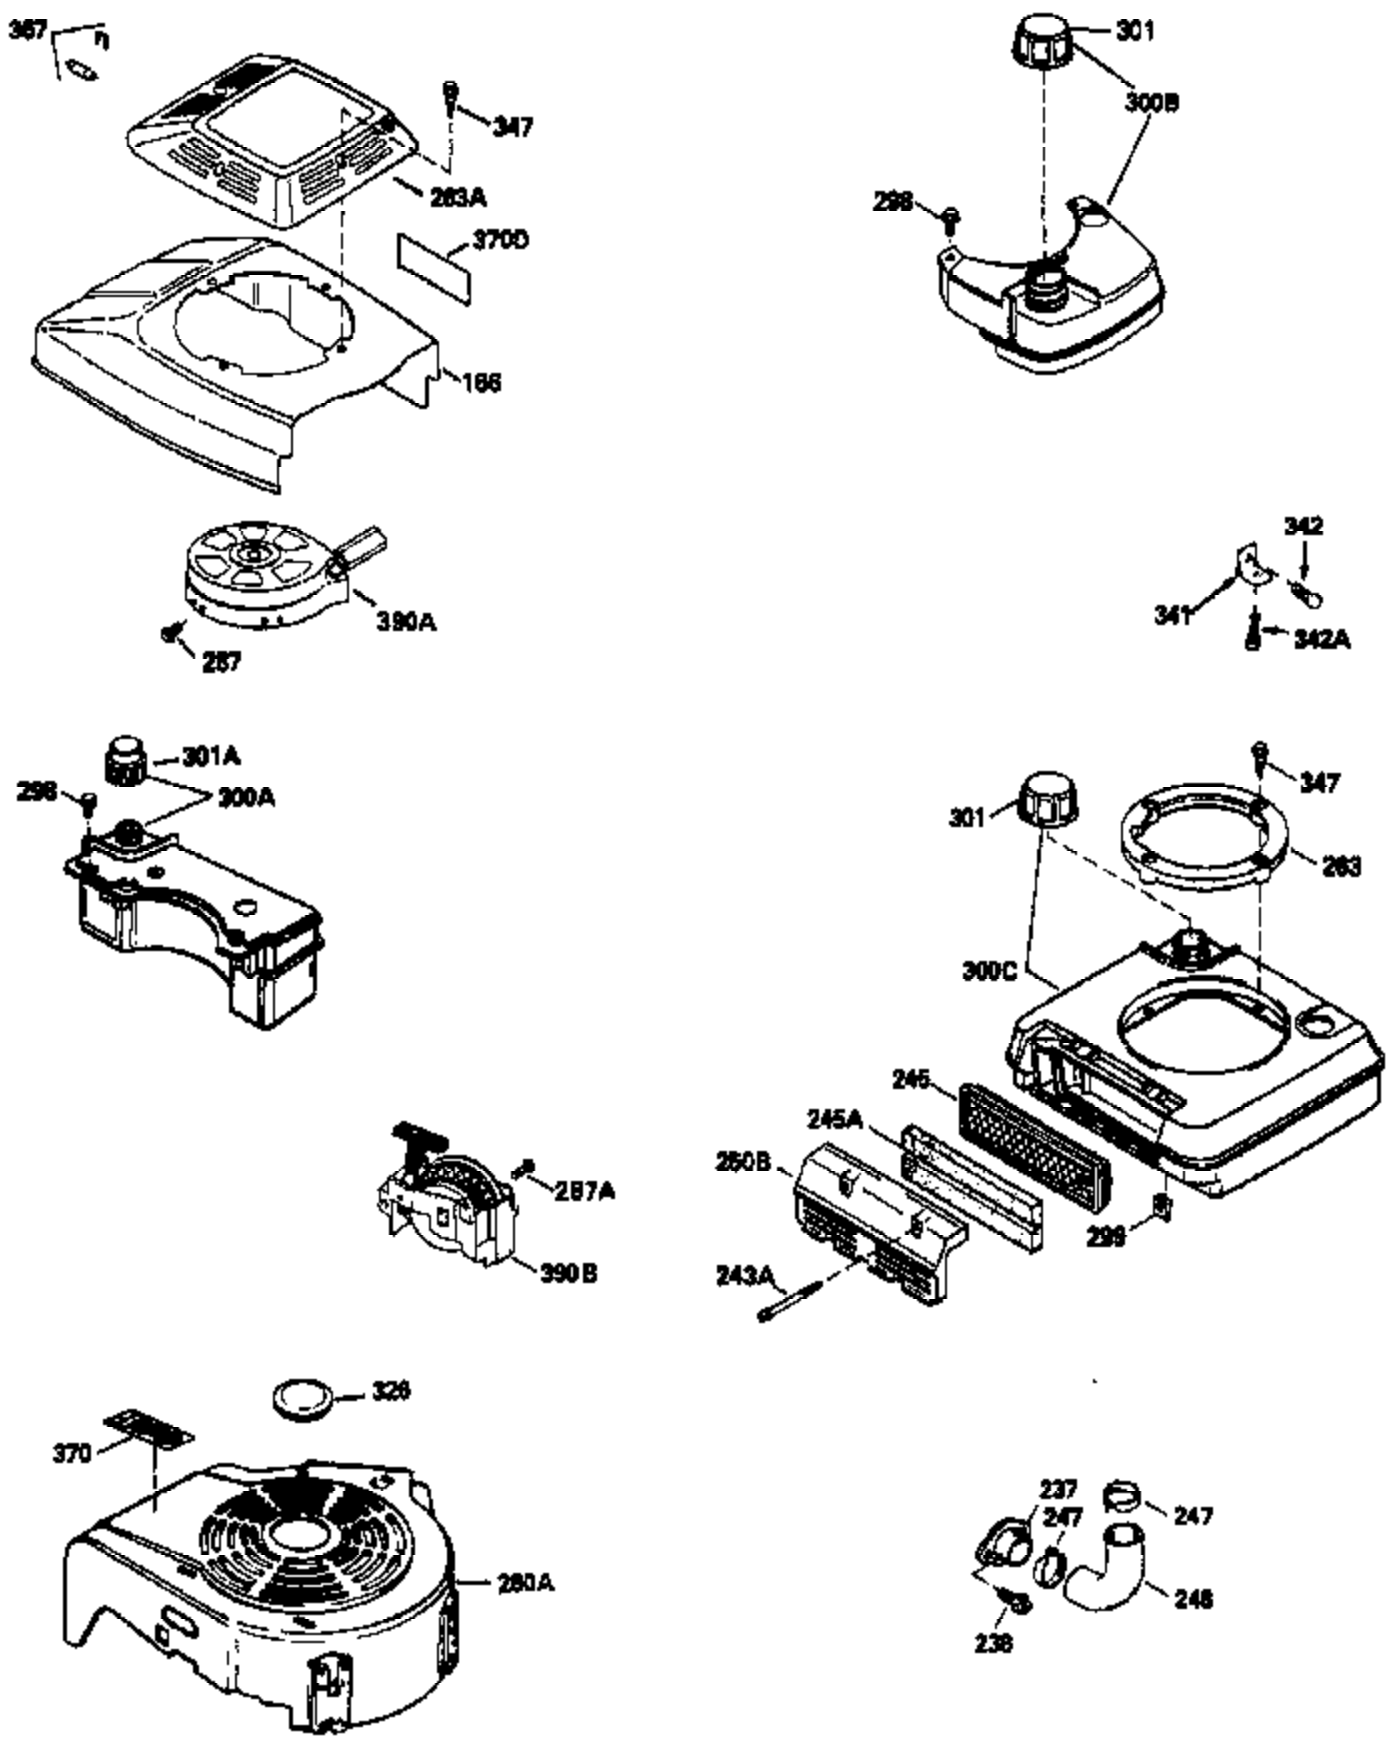

ILLUSTRATION SHOWS TYPICAL PARTS ONLY. ORDER BY PART NUMBER. PARTS NOT LISTED ARE SUPPLIED BY OEM.
VIEW 2 OF 3

Ref #	Part Number	Qty	Description
	RPMHigh		2800 to 3100
	RPMLow		1800 to 2100
92	650815	1	Belleville Washer
191	35039B	1	S.E. Brake Bracket (Incl. 195)
245	35500	1	Air Cleaner Filter
247	35505	2	Air Cleaner Tube Clamp
248	35504	1	Air Cleaner Tube
263	35502	1	Trim Ring
287	650884	2	Screw, 8-32 x 1/2"
299	650900	2	"U" Type Nut, 10-32
301	35355	1	Fuel Cap
347	650898	4	Screw, 10-32 x 27/32"
370A	34144	1	Primer Decal
370	34346	1	Instruction Decal
390	590686	1	Rewind Starter