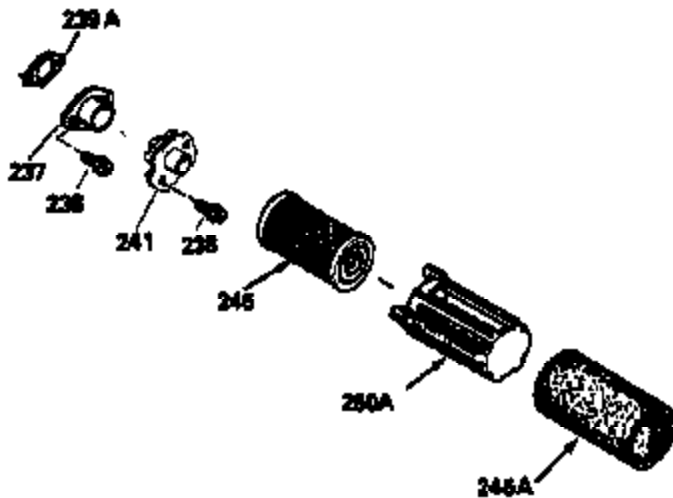

ILLUSTRATION SHOWS TYPICAL PARTS ONLY. ORDER BY PART NUMBER. PARTS NOT LISTED ARE SUPPLIED BY OEM.

VIEW 3 OF 3

Ref #	Part Number	Qty	Description
	RPMHigh		2800 to 3100
	RPMLow		1800 to 2100
19	35998	1	Extension Spring
53	31745	1	Tang Washer
55	33640	1	PTO Shaft
56	33401	1	Right Hand Worm Gear
57	33537	1	Retaining Ring
58	31744	1	Oil Seal
59	31747	1	Washer
69	35261	1	* Mounting Flange Gasket
87	650492	1	Screw, 1/4-20 x 2-1/4"
92	650815	1	Belleville Washer
182	6201	2	Screw, 1/4-28 x 7/8"
185	31384A	1	Intake Pipe (Incl. 224)
186	36201	1	Governor Link
191	35040B	1	S.E. Brake Bracket (Incl. 195)
223	650451	2	Screw, 1/4-20 x 1"
243	650899	2	Screw, 10-32 x 2-3/32"
245	35500	1	Air Cleaner Filter
250	35503	1	Air Cleaner Cover
276	33753	1	Locking Plate
277	650795	2	Screw, 1/4-20 x 2-1/4"
370A	34144	1	Primer Decal