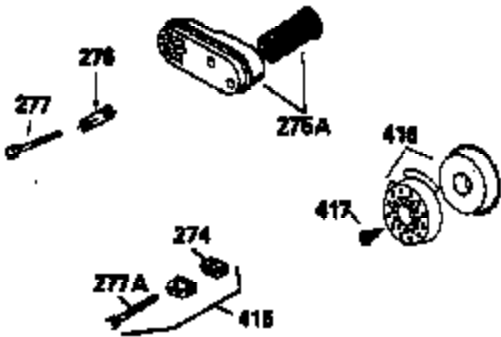

ILLUSTRATION SHOWS TYPICAL PARTS ONLY. ORDER BY PART NUMBER. PARTS NOT LISTED ARE SUPPLIED BY OEM.

VIEW 3 OF 3

Ref #	Part Number	Qty	Description
	RPMHigh		2800 to 3100
	RPMLow		1800 to 2100
19	35998	1	Extension Spring
53	31745	1	Tang Washer
55	33640	1	PTO Shaft
56	33401	1	Right Hand Worm Gear
57	33537	1	Retaining Ring
58	31744	1	Oil Seal
59	31747	1	Washer
69	35261	1	* Mounting Flange Gasket
87	650492	1	Screw, 1/4-20 x 2-1/4"
92	650815	1	Belleville Washer
182	6201	2	Screw, 1/4-28 x 7/8"
185	31384A	1	Intake Pipe (Incl. 224)
186	36201	1	Governor Link
191	35040B	1	S.E. Brake Bracket (Incl. 195)
223	650451	2	Screw, 1/4-20 x 1"
243	650899	2	Screw, 10-32 x 2-3/32"
245	35500	1	Air Cleaner Filter
250	35503	1	Air Cleaner Cover
276	33753	1	Locking Plate
277	650795	2	Screw, 1/4-20 x 2-1/4"
370A	34144	1	Primer Decal