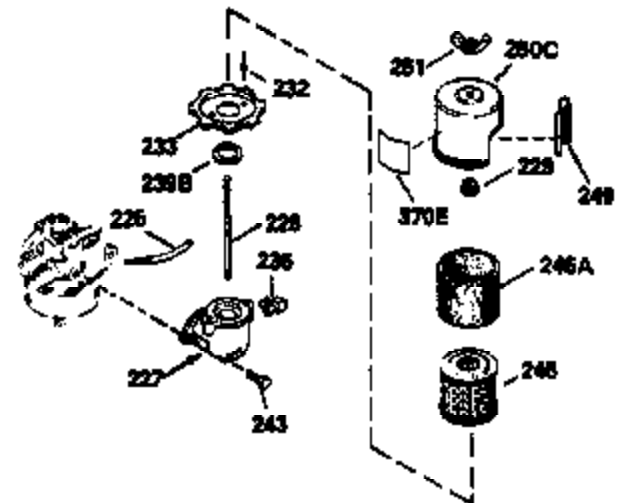

ILLUSTRATION SHOWS TYPICAL PARTS ONLY. ORDER BY PART NUMBER. PARTS NOT LISTED ARE SUPPLIED BY OEM.

VIEW 3 OF 3

Ref #	Part Number	Qty	Description
	RPMHigh		2800 to 3100
	RPMLow		1800 to 2100
19	35998	1	Extension Spring
53	31745	1	Tang Washer
55	33640	1	PTO Shaft
56	33401	1	Right Hand Worm Gear
57	33537	1	Retaining Ring
58	31744	1	Oil Seal
59	31747	1	Washer
69	35261	1	* Mounting Flange Gasket
87	650492	1	Screw, 1/4-20 x 2-1/4"
92	650815	1	Belleville Washer
182	6201	2	Screw, 1/4-28 x 7/8"
185	31384A	1	Intake Pipe (Incl. 224)
186	36201	1	Governor Link
191	35040B	1	S.E. Brake Bracket (Incl. 195)
223	650451	2	Screw, 1/4-20 x 1"
243	650899	2	Screw, 10-32 x 2-3/32"
245	35500	1	Air Cleaner Filter
250	35503	1	Air Cleaner Cover
276	33753	1	Locking Plate
277	650795	2	Screw, 1/4-20 x 2-1/4"
370A	34144	1	Primer Decal