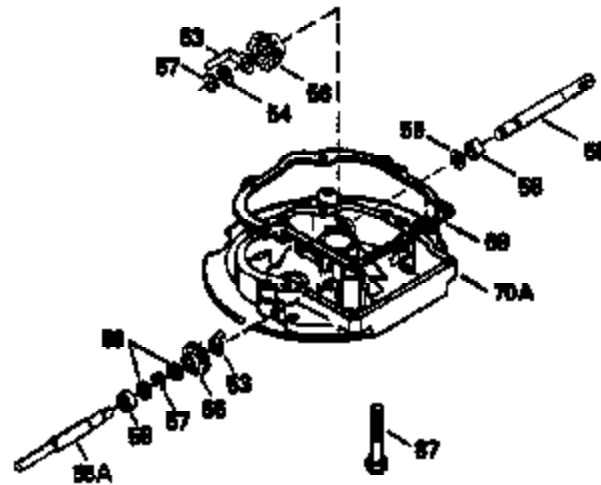

ILLUSTRATION SHOWS TYPICAL PARTS ONLY. ORDER BY PART NUMBER. PARTS NOT LISTED ARE SUPPLIED BY OEM.

VIEW 3 OF 3

Ref #	Part Number	Qty	Description
	RPMHigh		2800 to 3100
	RPMLow		1800 to 2100
19	35998	1	Extension Spring
53	31745	1	Tang Washer
55	33640	1	PTO Shaft
56	33401	1	Right Hand Worm Gear
57	33537	1	Retaining Ring
58	31744	1	Oil Seal
59	31747	1	Washer
69	35261	1	* Mounting Flange Gasket
87	650492	1	Screw, 1/4-20 x 2-1/4"
92	650815	1	Belleville Washer
182	6201	2	Screw, 1/4-28 x 7/8"
185	31384A	1	Intake Pipe (Incl. 224)
186	36201	1	Governor Link
191	35040B	1	S.E. Brake Bracket (Incl. 195)
223	650451	2	Screw, 1/4-20 x 1"
243	650899	2	Screw, 10-32 x 2-3/32"
245	35500	1	Air Cleaner Filter
250	35503	1	Air Cleaner Cover
276	33753	1	Locking Plate
277	650795	2	Screw, 1/4-20 x 2-1/4"
370A	34144	1	Primer Decal