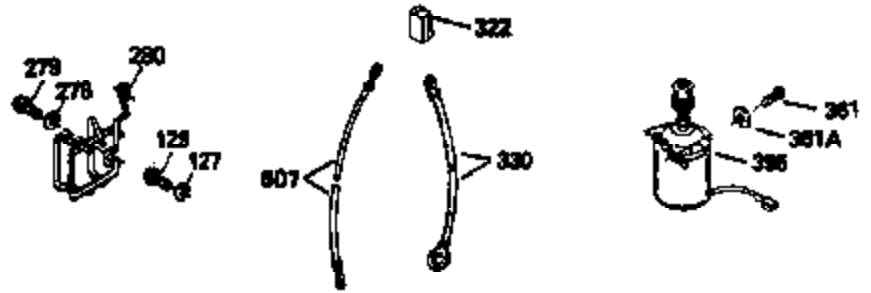

ILLUSTRATION SHOWS TYPICAL PARTS ONLY. ORDER BY PART NUMBER. PARTS NOT LISTED ARE SUPPLIED BY OEM.

VIEW 3 OF 3

Ref #	Part Number	Qty	Description
	RPMHigh		2800 to 3100
	RPMLow		1800 to 2100
19	35998	1	Extension Spring
53	31745	1	Tang Washer
55	33640	1	PTO Shaft
56	33401	1	Right Hand Worm Gear
57	33537	1	Retaining Ring
58	31744	1	Oil Seal
59	31747	1	Washer
69	35261	1	* Mounting Flange Gasket
87	650492	1	Screw, 1/4-20 x 2-1/4"
92	650815	1	Belleville Washer
182	6201	2	Screw, 1/4-28 x 7/8"
185	31384A	1	Intake Pipe (Incl. 224)
186	36201	1	Governor Link
191	35040B	1	S.E. Brake Bracket (Incl. 195)
223	650451	2	Screw, 1/4-20 x 1"
243	650899	2	Screw, 10-32 x 2-3/32"
245	35500	1	Air Cleaner Filter
250	35503	1	Air Cleaner Cover
276	33753	1	Locking Plate
277	650795	2	Screw, 1/4-20 x 2-1/4"
370A	34144	1	Primer Decal