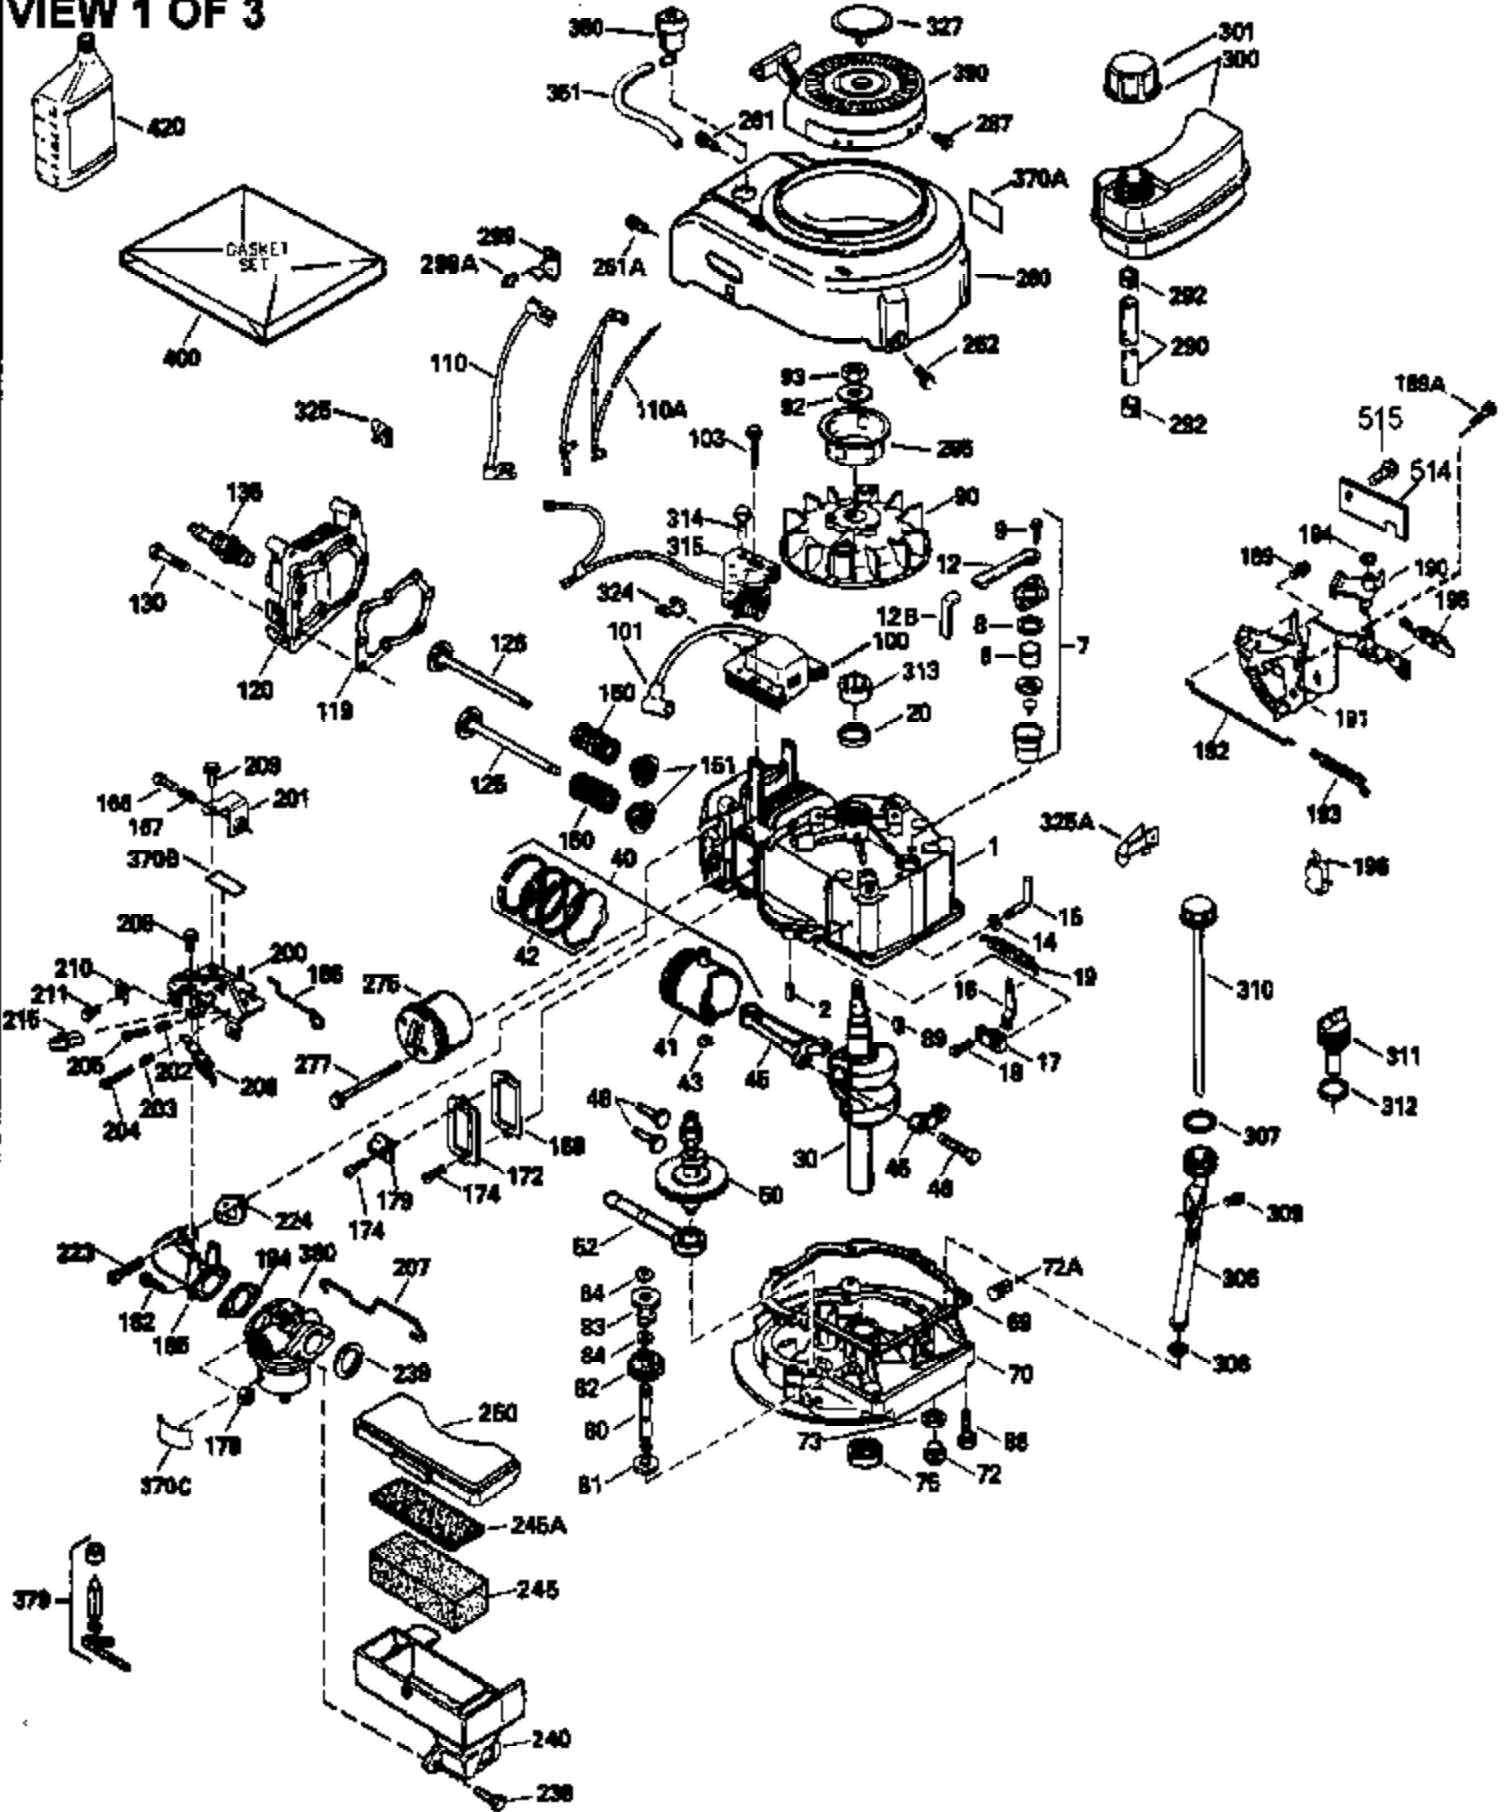

ILLUSTRATION SHOWS TYPICAL PARTS ONLY. ORDER BY PART NUMBER. PARTS NOT LISTED ARE SUPPLIED BY OEM.

VIEW 1 OF 3

Ref #	Part Number	Qty	Description
	RPMHigh		2800 to 3100
	RPMLow		1800 to 2100
1	33968B	1	Cylinder (Incl. 2 & 20)
2	26727	2	Dowel Pin
6	33734	1	Breather Element
7	34214A	1	Breather Ass'y. (Incl. 6, 8 & 9)
8	33735	1	* Breather Gasket
9	30200	2	Screw, 10-24 x 9/16"
12	35496	1	Breather Tube
14	28277	1	Washer
15	31513	1	Governor Rod
16	31383A	1	Governor Lever
17	31335	1	Governor Lever Clamp
18	650548	1	Screw, 8-32 x 5/16"
19	35998	1	Extension Spring
20	32600	1	Oil Seal
30	34490B	1	Crankshaft
40	34535	1	Piston, Pin & Ring Set (Std.)
40	34536	1	Piston, Pin & Ring Set (.010" OS)
40	34537	1	Piston, Pin & Ring Set (.020" OS)
41	33562B	1	Piston & Pin Ass'y. (Std.) (Incl. 43)
41	33563B	1	Piston & Pin Ass'y. (.010" OS) (Incl. 43)
41	33564B	1	Piston & Pin Ass'y. (.020" OS) (Incl. 43)
42	33567	1	Ring Set (Std.)
42	33568	1	Ring Set (.010" OS)
42	33569	1	Ring Set (.020" OS)
43	20381	2	Piston Pin Retaining Ring
45	32875	1	Connecting Rod Ass'y. (Incl. 46)
46	32610A	2	Connecting Rod Bolt
48	27241	2	Valve Lifter
50	33533	1	Camshaft (MCR)
52	29914	1	Oil Pump Ass'y.
69	35261	1	* Mounting Flange Gasket
70	33535B	1	Mounting Flange (Incl. 58,72,75 & 80)
72	36083	1	Oil Drain Plug
75	26208	1	Oil Seal
80	30574	1	Governor Shaft
81	30590A	1	Washer
82	30591	1	Governor Gear Ass'y. (Incl. 81)
83	30588A	1	Governor Spool
84	29193	2	Retaining Ring
86	650488	5	Screw, 1/4-20 x 1-1/4"
89	611004	1	Flywheel Key
90	611112	1	Flywheel
92	650815	1	Belleville Washer
93	650816	1	Flywheel Nut
100	34443A	1	Solid State Ignition
101	610118	1	Spark Plug Cover
103	650814	2	Screw, Torx T-15, 10-24 x 1"
110	34961	1	Ground Wire
119	33554A	1	* Cylinder Head Gasket
120	34342	1	Cylinder Head
125	29315C	1	Exhaust Valve (1/32" OS) (Incl. 151)
125	29313C	1	Exhaust Valve (Std.) (Incl. 151)
126	29314B	1	Intake Valve (Std.) (Incl. 151)
126	29315C	1	Intake Valve (1/32" OS) (Incl. 151)
130	6021A	8	Screw, 5/16-18 x 1-1/2"
135	35395	1	Resistor Spark Plug (RJ19LM)