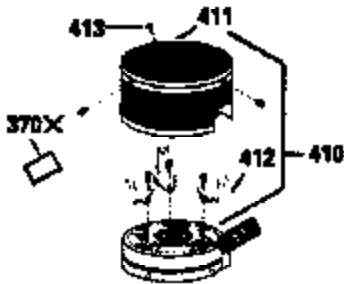

ILLUSTRATION SHOWS TYPICAL PARTS ONLY. ORDER BY PART NUMBER. PARTS NOT LISTED ARE SUPPLIED BY OEM.

VIEW 3 OF 3

Ref #	Part Number	Qty	Description
	RPMHigh		2800 to 3100
	RPMLow		1800 to 2100
19	35998	1	Extension Spring
53	31745	1	Tang Washer
55	33640	1	PTO Shaft
56	33401	1	Right Hand Worm Gear
57	33537	1	Retaining Ring
58	31744	1	Oil Seal
59	31747	1	Washer
69	35261	1	* Mounting Flange Gasket
87	650492	1	Screw, 1/4-20 x 2-1/4"
92	650815	1	Belleville Washer
182	6201	2	Screw, 1/4-28 x 7/8"
185	31384A	1	Intake Pipe (Incl. 224)
186	36201	1	Governor Link
191	35040B	1	S.E. Brake Bracket (Incl. 195)
223	650451	2	Screw, 1/4-20 x 1"
243	650899	2	Screw, 10-32 x 2-3/32"
245	35500	1	Air Cleaner Filter
250	35503	1	Air Cleaner Cover
276	33753	1	Locking Plate
277	650795	2	Screw, 1/4-20 x 2-1/4"
370A	34144	1	Primer Decal