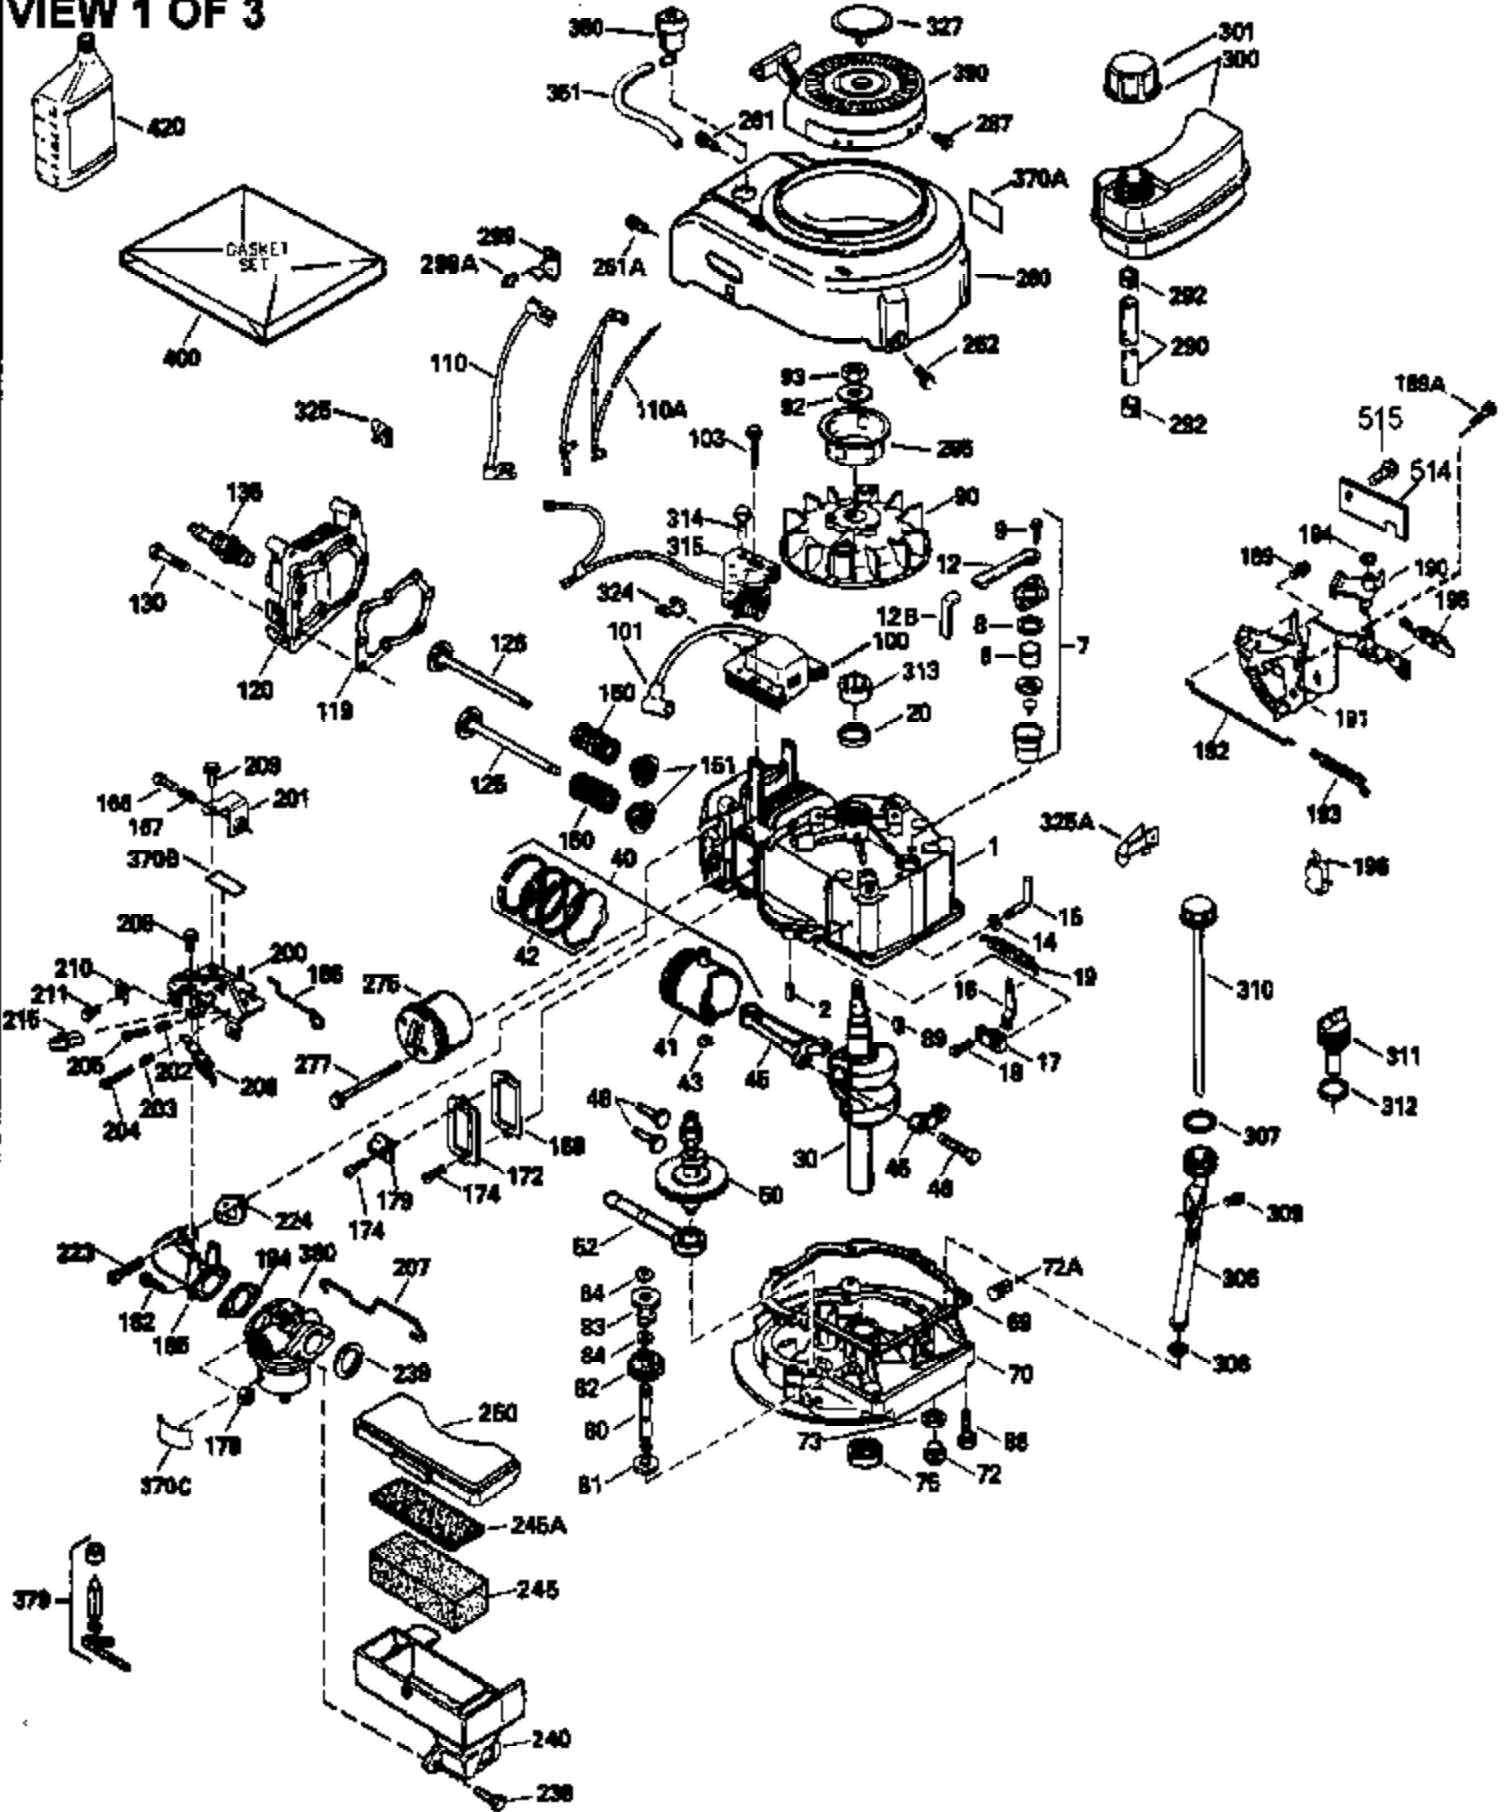

ILLUSTRATION SHOWS TYPICAL PARTS ONLY. ORDER BY PART NUMBER. PARTS NOT LISTED ARE SUPPLIED BY OEM.

VIEW 1 OF 3

Ref #	Part Number	Qty	Description
	RPMHigh		2800 to 3100
	RPMLow		1800 to 2100
1	33968B	1	Cylinder (Incl. 2 & 20)
2	26727	2	Dowel Pin
6	33734	1	Breather Element
7	34214A	1	Breather Ass'y. (Incl. 6, 8 & 9)
8	33735	1	* Breather Gasket
9	30200	2	Screw, 10-24 x 9/16"
12	35496	1	Breather Tube
14	28277	1	Washer
15	30589	1	Governor Rod (Incl. 14)
16	31383A	1	Governor Lever
17	31335	1	Governor Lever Clamp
18	650548	1	Screw, 8-32 x 5/16"
19	35998	1	Extension Spring
20	32600	1	Oil Seal
30	34570A	1	Crankshaft
40	34535	1	Piston, Pin & Ring Set (Std.)
40	34536	1	Piston, Pin & Ring Set (.010" OS)
40	34537	1	Piston, Pin & Ring Set (.020" OS)
41	33562B	1	Piston & Pin Ass'y. (Std.) (Incl. 43)
41	33563B	1	Piston & Pin Ass'y. (.010" OS) (Incl. 43)
41	33564B	1	Piston & Pin Ass'y. (.020" OS) (Incl. 43)
42	33567	1	Ring Set (Std.)
42	33568	1	Ring Set (.010" OS)
42	33569	1	Ring Set (.020" OS)
43	20381	2	Piston Pin Retaining Ring
45	32875	1	Connecting Rod Ass'y. (Incl. 46)
46	32610A	2	Connecting Rod Bolt
48	27241	2	Valve Lifter
50	35992	1	Camshaft (MCR)
52	29914	1	Oil Pump Ass'y.
69	35261	1	* Mounting Flange Gasket
70	34311D	1	Mounting Flange (Incl. 72, 75 & 80)
72	36083	1	Oil Drain Plug
75	27897	1	Oil Seal
80	30574	1	Governor Shaft
81	30590A	1	Washer
82	30591	1	Governor Gear Ass'y. (Incl. 81)
83	30588A	1	Governor Spool
84	29193	2	Retaining Ring
86	650488	6	Screw, 1/4-20 x 1-1/4"
89	611004	1	Flywheel Key
90	611112	1	Flywheel
92	650815	1	Belleville Washer
93	650816	1	Flywheel Nut
100	34443A	1	Solid State Ignition
101	610118	1	Spark Plug Cover
103	650814	2	Screw, Torx T-15, 10-24 x 1"
110	34961	1	Ground Wire
119	33554A	1	* Cylinder Head Gasket
120	34342	1	Cylinder Head
125	29313C	1	Exhaust Valve (Std.) (Incl. 151)
125	29315C	1	Exhaust Valve (1/32" OS) (Incl. 151)
126	29314B	1	Intake Valve (Std.) (Incl. 151)
126	29315C	1	Intake Valve (1/32" OS) (Incl. 151)
130	6021A	8	Screw, 5/16-18 x 1-1/2"
135	35395	1	Resistor Spark Plug (RJ19LM)