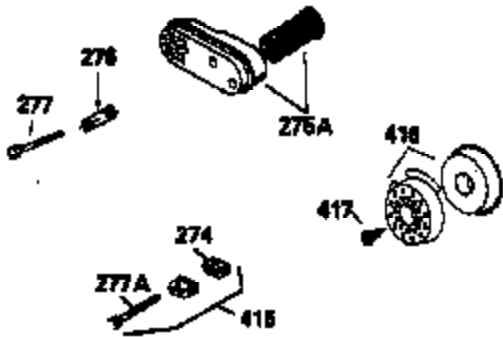

ILLUSTRATION SHOWS TYPICAL PARTS ONLY. ORDER BY PART NUMBER. PARTS NOT LISTED ARE SUPPLIED BY OEM.

VIEW 2 OF 3

Ref #	Part Number	Qty	Description
	RPMHigh		2800 to 3100
	RPMLow		1800 to 2100
92	650815	1	Belleville Washer
191	35039B	1	S.E. Brake Bracket (Incl. 195)
245	35500	1	Air Cleaner Filter
247	35505	2	Air Cleaner Tube Clamp
248	35504	1	Air Cleaner Tube
263	35502	1	Trim Ring
287	650884	2	Screw, 8-32 x 1/2"
299	650900	2	"U" Type Nut, 10-32
301	35355	1	Fuel Cap
347	650898	4	Screw, 10-32 x 27/32"
370A	34144	1	Primer Decal
370	34346	1	Instruction Decal
390	590686	1	Rewind Starter

ILLUSTRATION SHOWS TYPICAL PARTS ONLY. ORDER BY PART NUMBER. PARTS NOT LISTED ARE SUPPLIED BY OEM.

VIEW 3 OF 3

Ref #	Part Number	Qty	Description
	RPMHigh		2800 to 3100
	RPMLow		1800 to 2100
19	35998	1	Extension Spring
69	35261	1	* Mounting Flange Gasket
92	650815	1	Belleville Washer
182	6201	2	Screw, 1/4-28 x 7/8"
185	31384A	1	Intake Pipe (Incl. 224)
186	36201	1	Governor Link
191	35039B	1	S.E. Brake Bracket (Incl. 195)
223	650451	2	Screw, 1/4-20 x 1"
243	650899	2	Screw, 10-32 x 2-3/32"
245	35500	1	Air Cleaner Filter
250	35503	1	Air Cleaner Cover
276	33753	1	Locking Plate
277	650795	2	Screw, 1/4-20 x 2-1/4"
370A	34144	1	Primer Decal