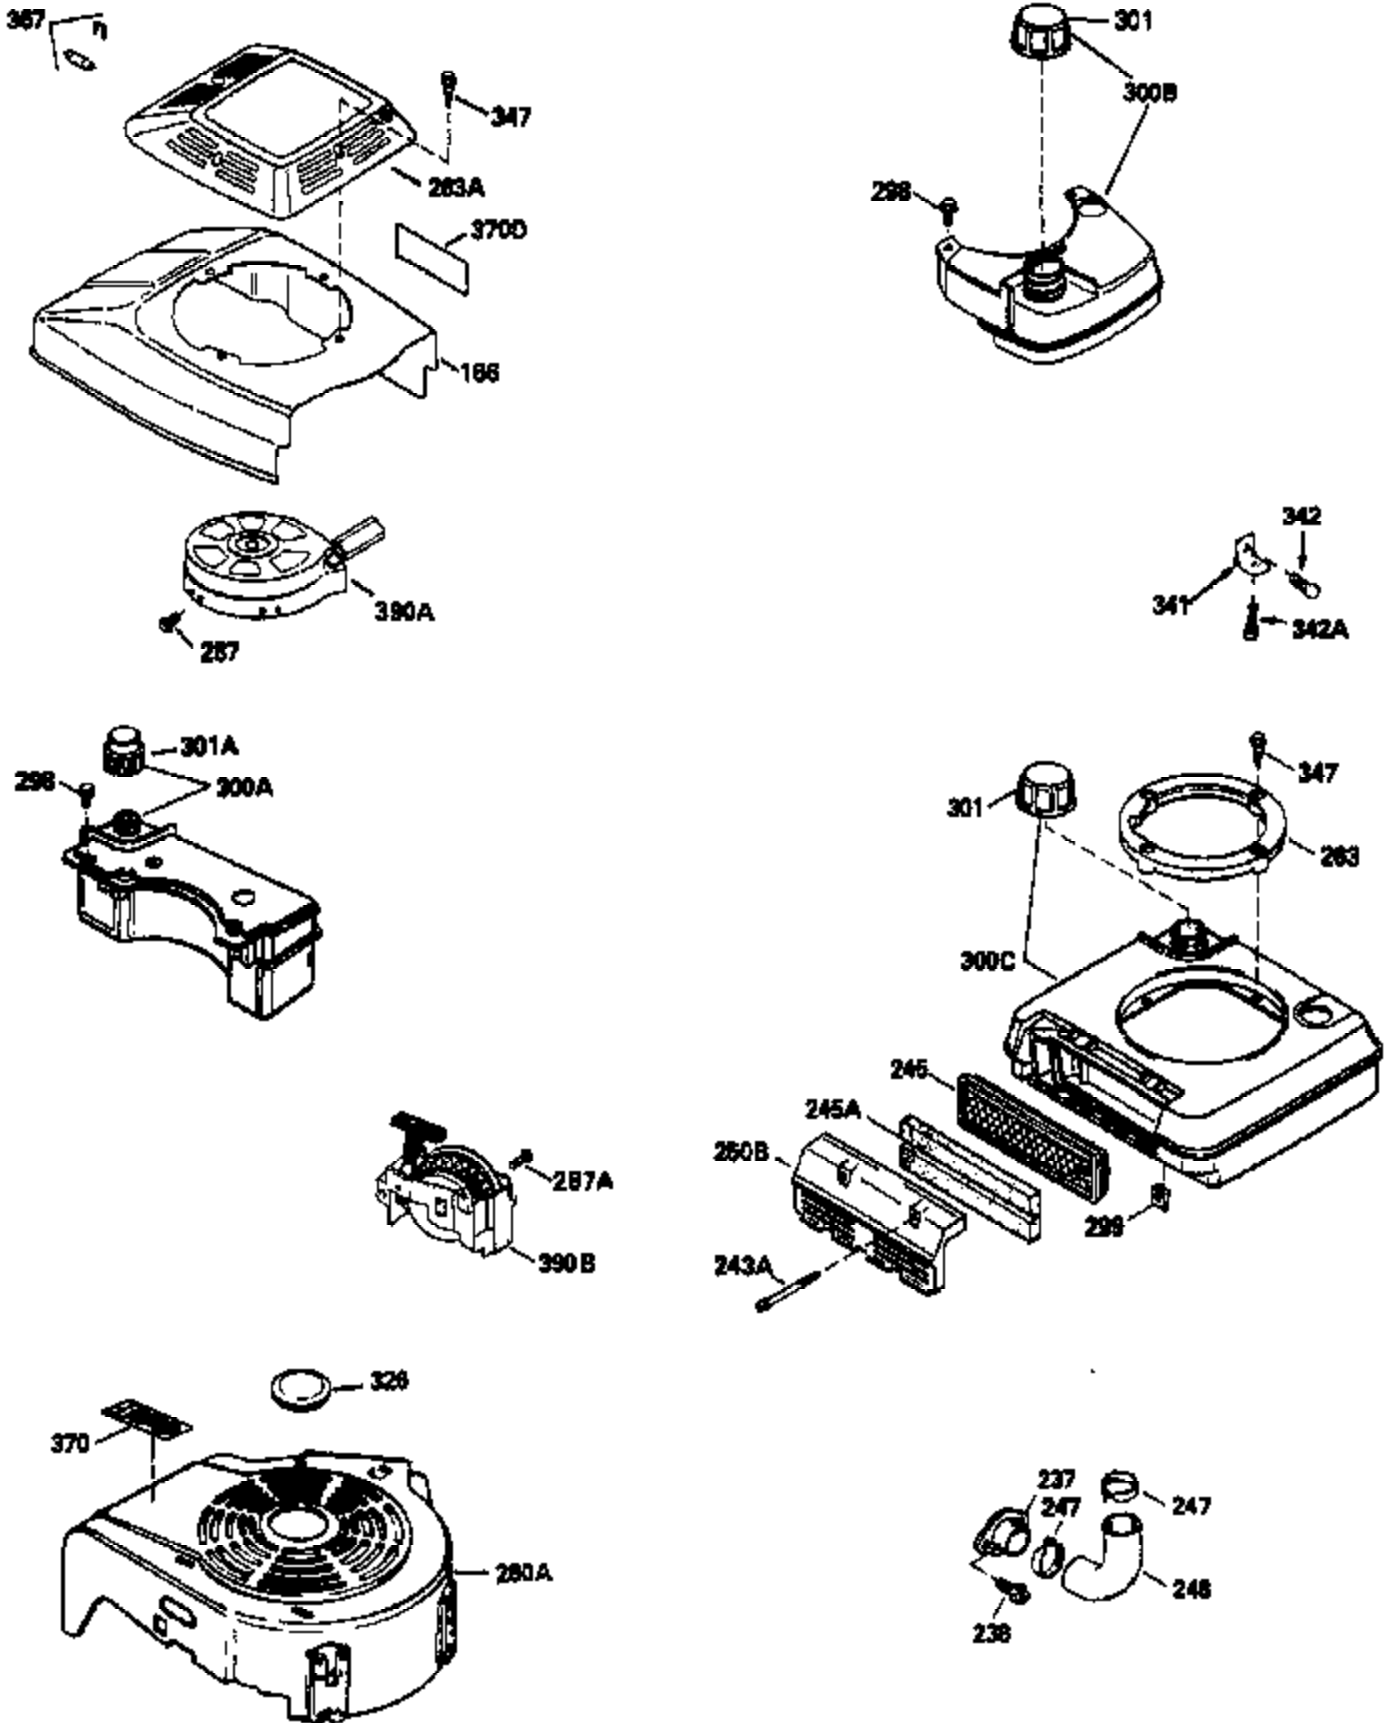

ILLUSTRATION SHOWS TYPICAL PARTS ONLY. ORDER BY PART NUMBER. PARTS NOT LISTED ARE SUPPLIED BY OEM.

VIEW 2 OF 3

Ref #	Part Number	Qty	Description
	RPMHigh		2800 to 3100
	RPMLow		1800 to 2100
92	650815	1	Belleville Washer
191	35039B	1	S.E. Brake Bracket (Incl. 195)
245	35500	1	Air Cleaner Filter
247	35505	2	Air Cleaner Tube Clamp
248	35504	1	Air Cleaner Tube
263	35502	1	Trim Ring
287	650884	2	Screw, 8-32 x 1/2"
299	650900	2	"U" Type Nut, 10-32
301	35355	1	Fuel Cap
347	650898	4	Screw, 10-32 x 27/32"
370A	34144	1	Primer Decal
370	34346	1	Instruction Decal
390	590686	1	Rewind Starter