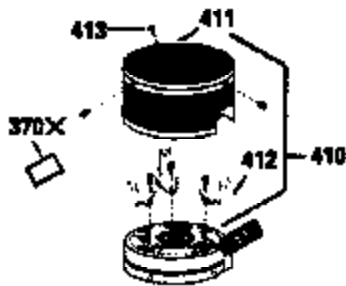

ILLUSTRATION SHOWS TYPICAL PARTS ONLY. ORDER BY PART NUMBER. PARTS NOT LISTED ARE SUPPLIED BY OEM.

VIEW 2 OF 3

Ref #	Part Number	Qty	Description
	RPMHigh		2800 to 3100
	RPMLow		1800 to 2100
92	650815	1	Belleville Washer
191	35039B	1	S.E. Brake Bracket (Incl. 195)
245	35500	1	Air Cleaner Filter
247	35505	2	Air Cleaner Tube Clamp
248	35504	1	Air Cleaner Tube
263	35502	1	Trim Ring
287	650884	2	Screw, 8-32 x 1/2"
299	650900	2	"U" Type Nut, 10-32
301	35355	1	Fuel Cap
347	650898	4	Screw, 10-32 x 27/32"
370A	34144	1	Primer Decal
370	34346	1	Instruction Decal
390	590686	1	Rewind Starter

ILLUSTRATION SHOWS TYPICAL PARTS ONLY. ORDER BY PART NUMBER. PARTS NOT LISTED ARE SUPPLIED BY OEM.

VIEW 3 OF 3

Ref #	Part Number	Qty	Description
	RPMHigh		2800 to 3100
	RPMLow		1800 to 2100
19	35998	1	Extension Spring
69	35261	1	* Mounting Flange Gasket
92	650815	1	Belleville Washer
182	6201	2	Screw, 1/4-28 x 7/8"
185	31384A	1	Intake Pipe (Incl. 224)
186	36201	1	Governor Link
191	35039B	1	S.E. Brake Bracket (Incl. 195)
223	650451	2	Screw, 1/4-20 x 1"
243	650899	2	Screw, 10-32 x 2-3/32"
245	35500	1	Air Cleaner Filter
250	35503	1	Air Cleaner Cover
276	33753	1	Locking Plate
277	650795	2	Screw, 1/4-20 x 2-1/4"
370A	34144	1	Primer Decal