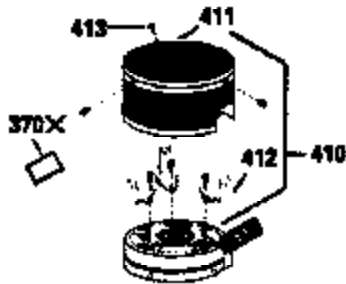

ILLUSTRATION SHOWS TYPICAL PARTS ONLY. ORDER BY PART NUMBER. PARTS NOT LISTED ARE SUPPLIED BY OEM.

VIEW 3 OF 3

Ref #	Part Number	Qty	Description
	RPMHigh		2800 to 3100
	RPMLow		1800 to 2100
19	31361	1	Extension Spring
69	35261	1	* Mounting Flange Gasket
92	650815	1	Belleville Washer
182	6201	2	Screw, 1/4-28 x 7/8"
185	31384A	1	Intake Pipe (Incl. 224)
186	34337	1	Governor Link
191	35015B	1	S.E. Brake Bracket (Incl. 195)
223	650451	2	Screw, 1/4-20 x 1"
243	650899	2	Screw, 10-32 x 2-3/32"
245	35500	1	Air Cleaner Filter
250	35503	1	Air Cleaner Cover
276	33753	1	Locking Plate
277	650795	2	Screw, 1/4-20 x 2-1/4"