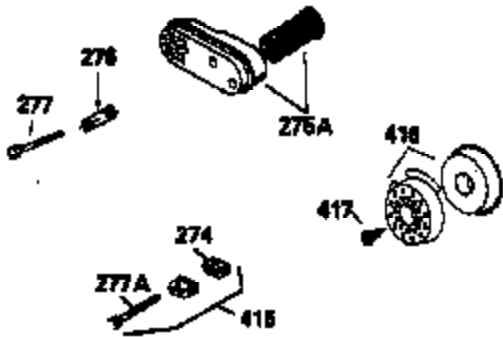

ILLUSTRATION SHOWS TYPICAL PARTS ONLY. ORDER BY PART NUMBER. PARTS NOT LISTED ARE SUPPLIED BY OEM.

VIEW 3 OF 3

Ref #	Part Number	Qty	Description
	RPMHigh		2800 to 3100
	RPMLow		1800 to 2100
19	31361	1	Extension Spring
69	35261	1	* Mounting Flange Gasket
92	650815	1	Belleville Washer
182	6201	2	Screw, 1/4-28 x 7/8"
185	31384A	1	Intake Pipe (Incl. 224)
186	34337	1	Governor Link
191	35015B	1	S.E. Brake Bracket (Incl. 195)
223	650451	2	Screw, 1/4-20 x 1"
243	650899	2	Screw, 10-32 x 2-3/32"
245	35500	1	Air Cleaner Filter
250	35503	1	Air Cleaner Cover
276	33753	1	Locking Plate
277	650795	2	Screw, 1/4-20 x 2-1/4"