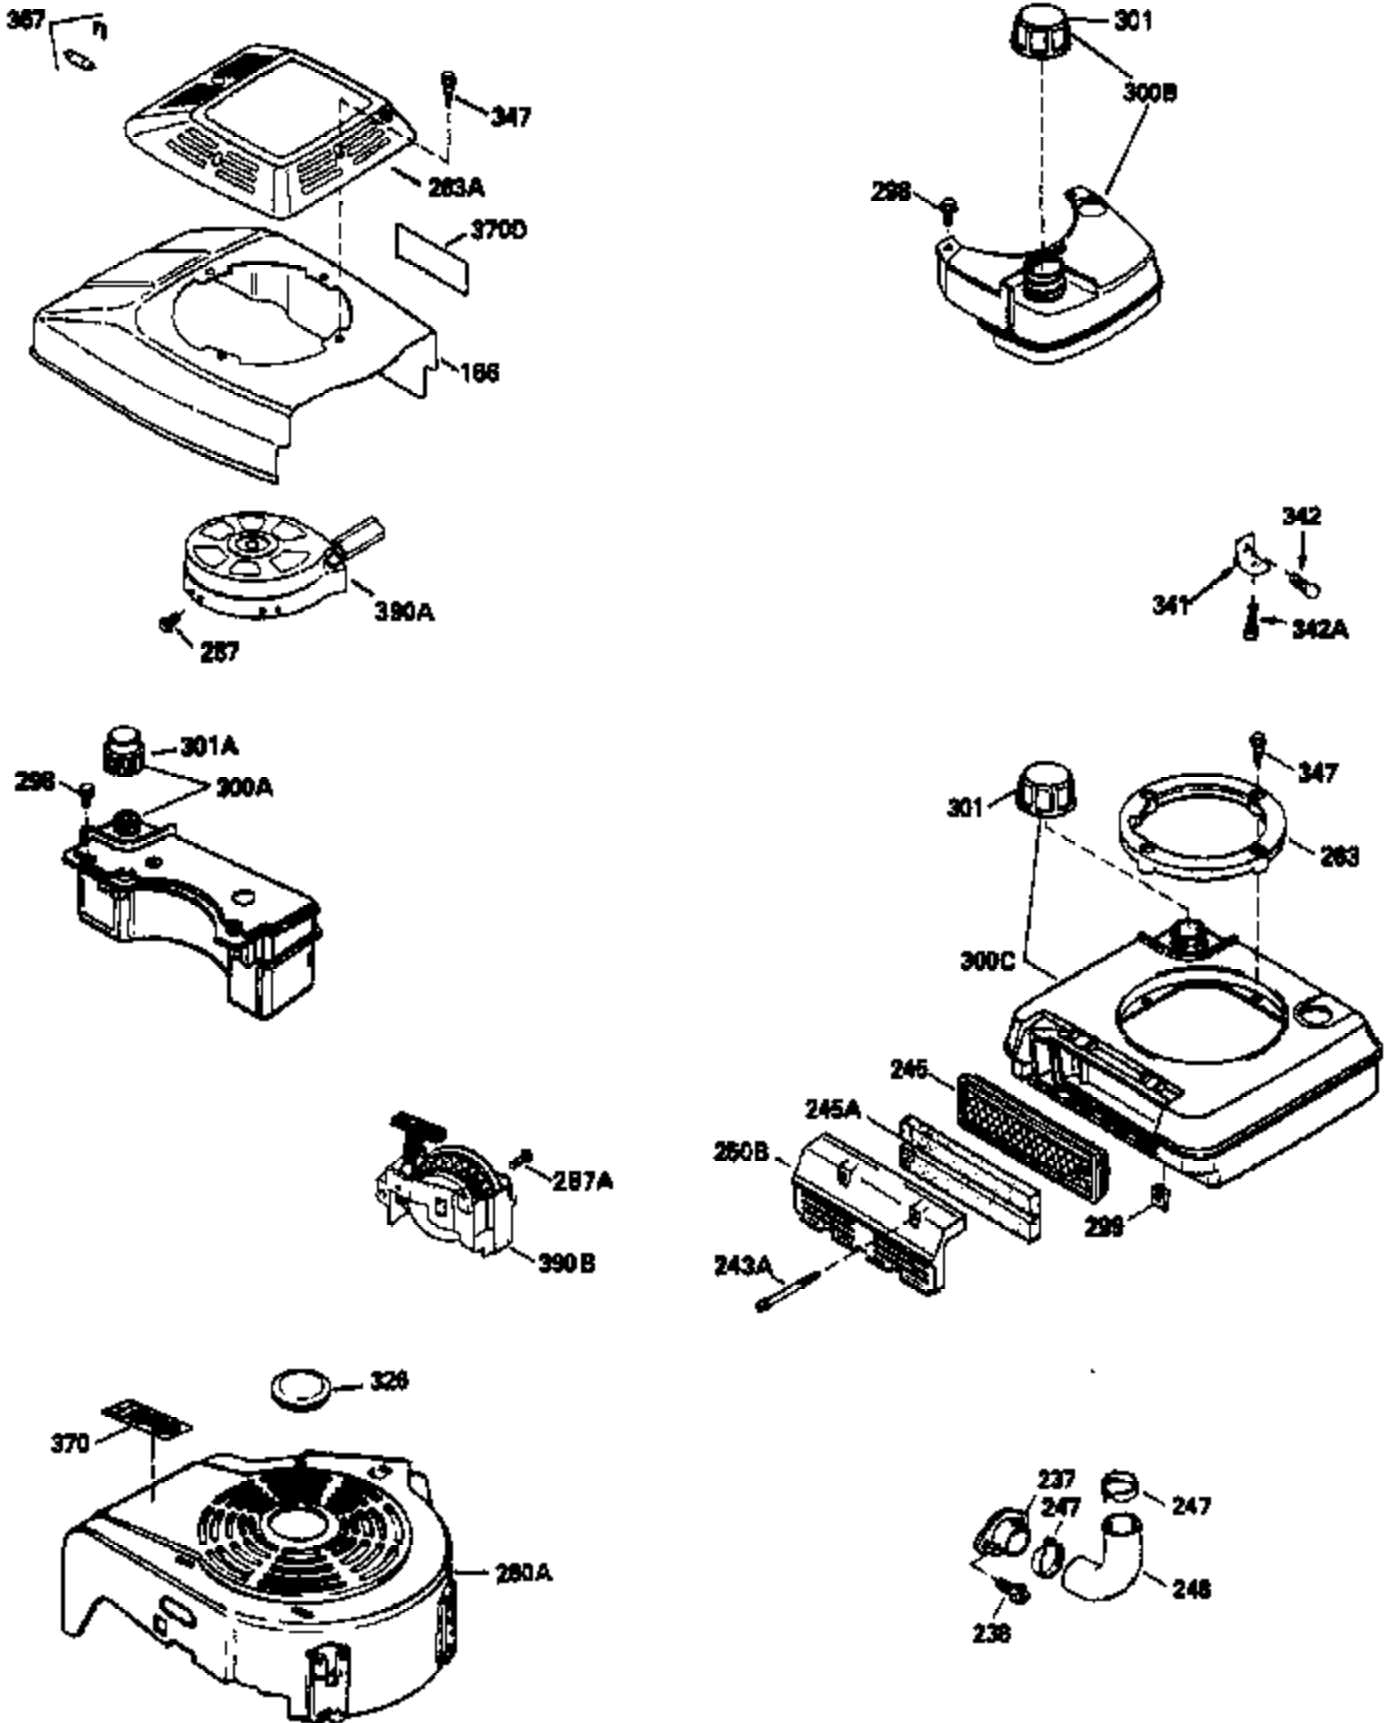

ILLUSTRATION SHOWS TYPICAL PARTS ONLY. ORDER BY PART NUMBER. PARTS NOT LISTED ARE SUPPLIED BY OEM.
VIEW 2 OF 3

Ref #	Part Number	Qty	Description
	RPMHigh		2800 to 3100
	RPMLow		1800 to 2100
92	650815	1	Belleville Washer
191	35015B	1	S.E. Brake Bracket (Incl. 195)
245	35500	1	Air Cleaner Filter
247	35505	2	Air Cleaner Tube Clamp
248	35504	1	Air Cleaner Tube
263	35502	1	Trim Ring
287	650884	2	Screw, 8-32 x 1/2"
299	650900	2	"U" Type Nut, 10-32
301	35355	1	Fuel Cap
347	650898	4	Screw, 10-32 x 27/32"
370	34144	1	Primer Decal
390	590621	1	Rewind Starter