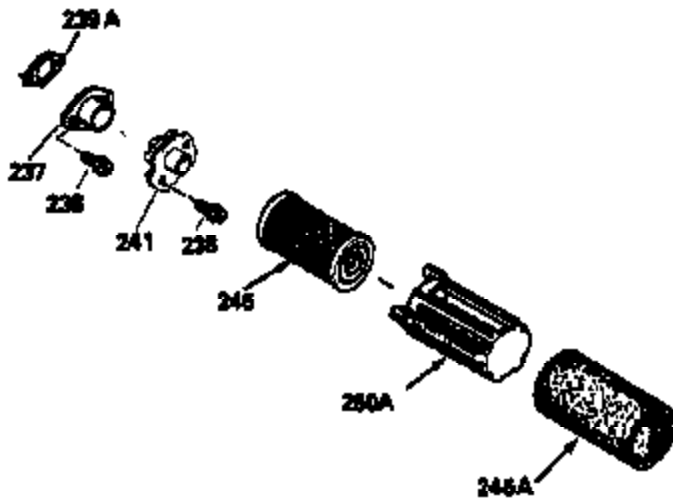

ILLUSTRATION SHOWS TYPICAL PARTS ONLY. ORDER BY PART NUMBER. PARTS NOT LISTED ARE SUPPLIED BY OEM.

VIEW 3 OF 3

Ref #	Part Number	Qty	Description
	RPMHigh		2800 to 3100
	RPMLow		1800 to 2100
19	31361	1	Extension Spring
69	35261	1	* Mounting Flange Gasket
92	650815	1	Belleville Washer
182	6201	2	Screw, 1/4-28 x 7/8"
185	31384A	1	Intake Pipe (Incl. 224)
186	34337	1	Governor Link
191	35015B	1	S.E. Brake Bracket (Incl. 195)
223	650451	2	Screw, 1/4-20 x 1"
243	650899	2	Screw, 10-32 x 2-3/32"
245	35500	1	Air Cleaner Filter
250	35503	1	Air Cleaner Cover
276	33753	1	Locking Plate
277	650795	2	Screw, 1/4-20 x 2-1/4"