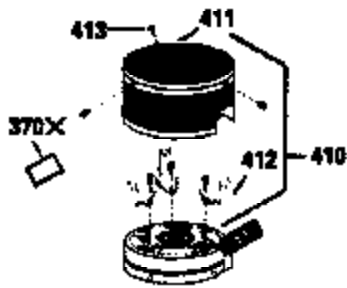

ILLUSTRATION SHOWS TYPICAL PARTS ONLY. ORDER BY PART NUMBER. PARTS NOT LISTED ARE SUPPLIED BY OEM.

VIEW 3 OF 3

Ref #	Part Number	Qty	Description
	RPMHigh		2800 to 3100
	RPMLow		1800 to 2100
19	31361	1	Extension Spring
69	35261	1	* Mounting Flange Gasket
92	650815	1	Belleville Washer
182	6201	2	Screw, 1/4-28 x 7/8"
185	31384A	1	Intake Pipe (Incl. 224)
186	34337	1	Governor Link
191	35039B	1	S.E. Brake Bracket (Incl. 195)
223	650451	2	Screw, 1/4-20 x 1"
243	650899	2	Screw, 10-32 x 2-3/32"
245	35500	1	Air Cleaner Filter
250	35503	1	Air Cleaner Cover
276	33753	1	Locking Plate
277	650795	2	Screw, 1/4-20 x 2-1/4"
370A	34144	1	Primer Decal