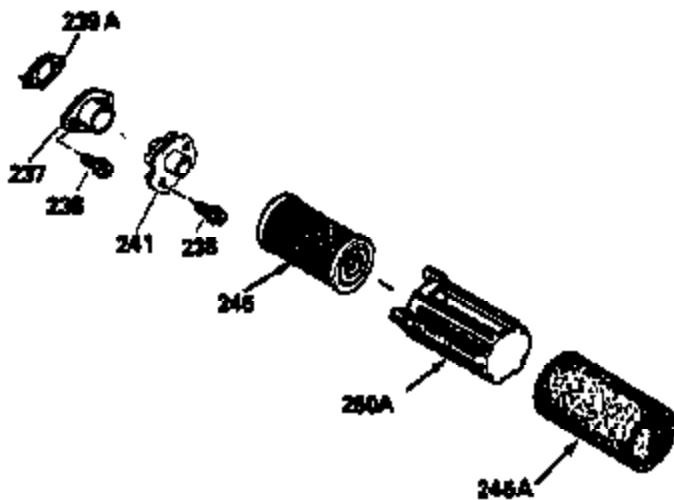

ILLUSTRATION SHOWS TYPICAL PARTS ONLY. ORDER BY PART NUMBER. PARTS NOT LISTED ARE SUPPLIED BY OEM.

VIEW 3 OF 3

Ref #	Part Number	Qty	Description
	RPMHigh		2800 to 3100
	RPMLow		1800 to 2100
19	31361	1	Extension Spring
69	35261	1	* Mounting Flange Gasket
92	650815	1	Belleville Washer
182	6201	2	Screw, 1/4-28 x 7/8"
185	31384A	1	Intake Pipe (Incl. 224)
186	34337	1	Governor Link
191	35039B	1	S.E. Brake Bracket (Incl. 195)
223	650451	2	Screw, 1/4-20 x 1"
243	650899	2	Screw, 10-32 x 2-3/32"
245	35500	1	Air Cleaner Filter
250	35503	1	Air Cleaner Cover
276	33753	1	Locking Plate
277	650795	2	Screw, 1/4-20 x 2-1/4"
370A	34144	1	Primer Decal