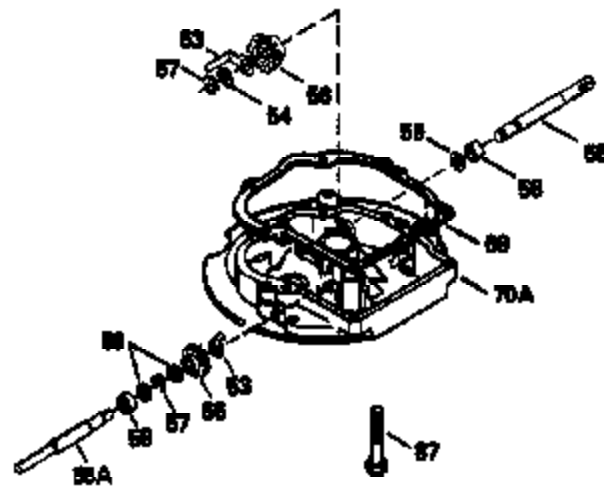

ILLUSTRATION SHOWS TYPICAL PARTS ONLY. ORDER BY PART NUMBER. PARTS NOT LISTED ARE SUPPLIED BY OEM.

VIEW 3 OF 3

Ref #	Part Number	Qty	Description
	RPMHigh		2800 to 3100
	RPMLow		1800 to 2100
19	31361	1	Extension Spring
69	35261	1	* Mounting Flange Gasket
92	650815	1	Belleville Washer
182	6201	2	Screw, 1/4-28 x 7/8"
185	31384A	1	Intake Pipe (Incl. 224)
186	34337	1	Governor Link
191	35039B	1	S.E. Brake Bracket (Incl. 195)
223	650451	2	Screw, 1/4-20 x 1"
243	650899	2	Screw, 10-32 x 2-3/32"
245	35500	1	Air Cleaner Filter
250	35503	1	Air Cleaner Cover
276	33753	1	Locking Plate
277	650795	2	Screw, 1/4-20 x 2-1/4"
370A	34144	1	Primer Decal