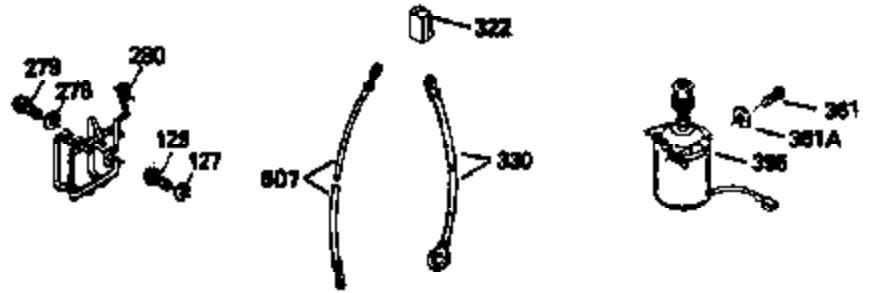

ILLUSTRATION SHOWS TYPICAL PARTS ONLY. ORDER BY PART NUMBER. PARTS NOT LISTED ARE SUPPLIED BY OEM.

VIEW 3 OF 3

Ref #	Part Number	Qty	Description
	RPMHigh		2800 to 3100
	RPMLow		1800 to 2100
19	31361	1	Extension Spring
69	35261	1	* Mounting Flange Gasket
92	650815	1	Belleville Washer
182	6201	2	Screw, 1/4-28 x 7/8"
185	31384A	1	Intake Pipe (Incl. 224)
186	34337	1	Governor Link
191	35039B	1	S.E. Brake Bracket (Incl. 195)
223	650451	2	Screw, 1/4-20 x 1"
243	650899	2	Screw, 10-32 x 2-3/32"
245	35500	1	Air Cleaner Filter
250	35503	1	Air Cleaner Cover
276	33753	1	Locking Plate
277	650795	2	Screw, 1/4-20 x 2-1/4"
370A	34144	1	Primer Decal