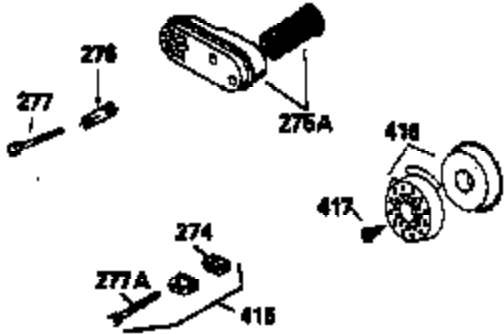

ILLUSTRATION SHOWS TYPICAL PARTS ONLY. ORDER BY PART NUMBER. PARTS NOT LISTED ARE SUPPLIED BY OEM.

VIEW 3 OF 3

Ref #	Part Number	Qty	Description
	RPMHigh		2800 to 3100
	RPMLow		1800 to 2100
19	31361	1	Extension Spring
69	35261	1	* Mounting Flange Gasket
92	650815	1	Belleville Washer
182	6201	2	Screw, 1/4-28 x 7/8"
185	31384A	1	Intake Pipe (Incl. 224)
186	34337	1	Governor Link
191	35039B	1	S.E. Brake Bracket (Incl. 195)
223	650451	2	Screw, 1/4-20 x 1"
243	650899	2	Screw, 10-32 x 2-3/32"
245	35500	1	Air Cleaner Filter
250	35503	1	Air Cleaner Cover
276	33753	1	Locking Plate
277	650795	2	Screw, 1/4-20 x 2-1/4"
370A	34144	1	Primer Decal