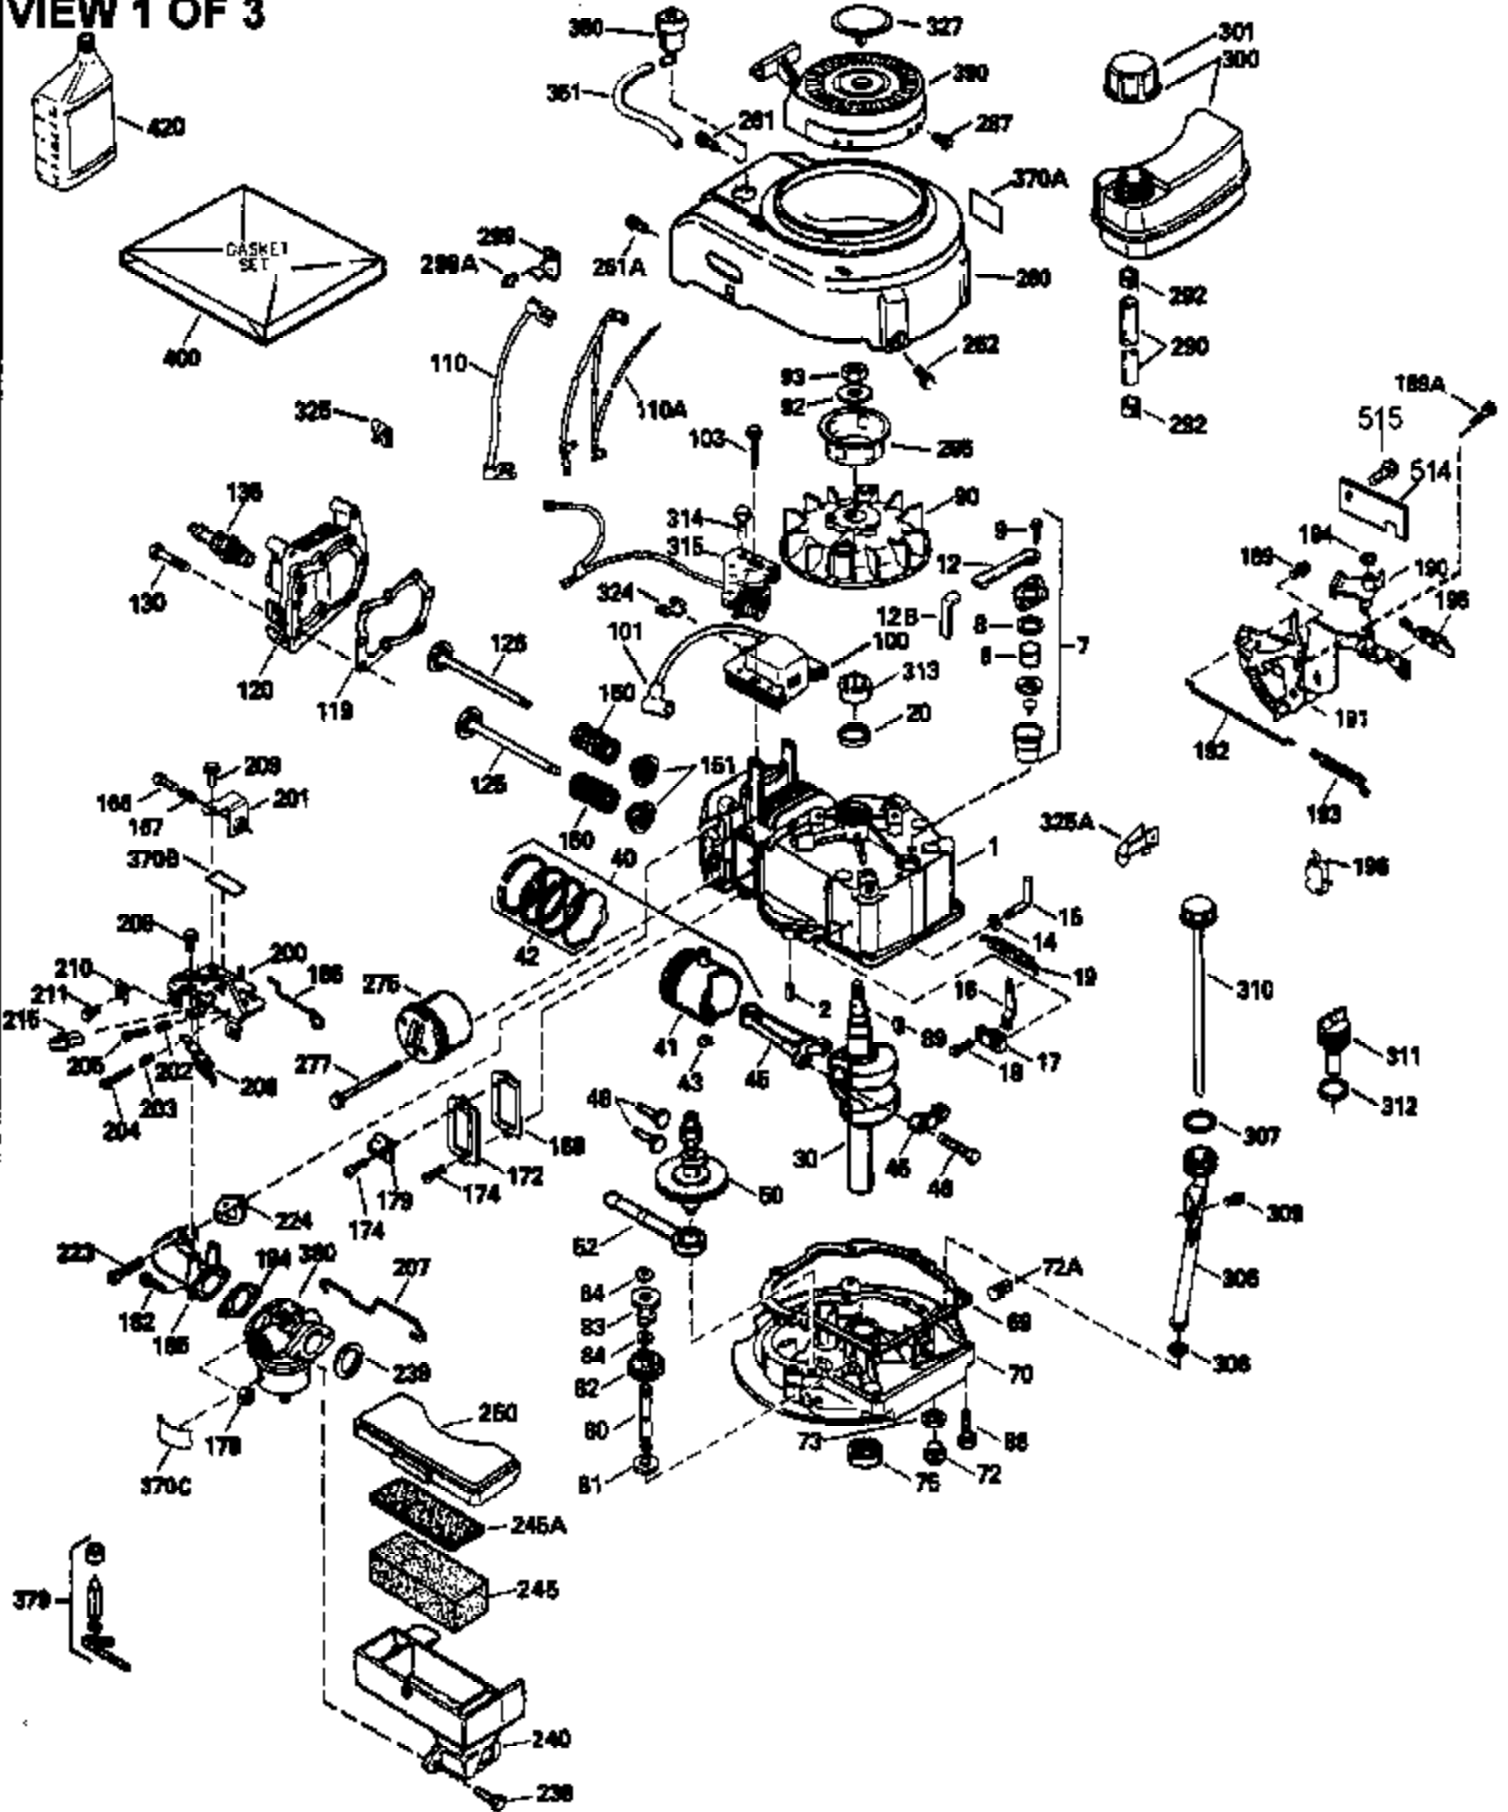

ILLUSTRATION SHOWS TYPICAL PARTS ONLY. ORDER BY PART NUMBER. PARTS NOT LISTED ARE SUPPLIED BY OEM.

VIEW 1 OF 3

Engine Parts List #1

Ref #	Part Number	Qty	Description
	RPMHigh		2800 to 3100
	RPMLow		1800 to 2100
1	33968B	1	Cylinder (Incl. 2 & 20)
2	26727	2	Dowel Pin
6	33734	1	Breather Element
7	34214A	1	Breather Ass'y. (Incl. 6, 8 & 9)
8	33735	1	* Breather Gasket
9	30200	2	Screw, 10-24 x 9/16"
12	35496	1	Breather Tube
14	28277	1	Washer
15	30589	1	Governor Rod (Incl. 14)
16	31383A	1	Governor Lever
17	31335	1	Governor Lever Clamp
18	650548	1	Screw, 8-32 x 5/16"
19	31361	1	Extension Spring
20	32600	1	Oil Seal
30	34570A	1	Crankshaft
40	34535	1	Piston, Pin & Ring Set (Std.)
40	34536	1	Piston, Pin & Ring Set (.010" OS)
40	34537	1	Piston, Pin & Ring Set (.020" OS)
41	33562B	1	Piston & Pin Ass'y. (Std.) (Incl. 43)
41	33563B	1	Piston & Pin Ass'y. (.010" OS) (Incl. 43)
41	33564B	1	Piston & Pin Ass'y. (.020" OS) (Incl. 43)
42	33567	1	Ring Set (Std.)
42	33568	1	Ring Set (.010" OS)
42	33569	1	Ring Set (.020" OS)
43	20381	2	Piston Pin Retaining Ring
45	32875	1	Connecting Rod Ass'y. (Incl. 46)
46	32610A	2	Connecting Rod Bolt
48	27241	2	Valve Lifter
50	35992	1	Camshaft (MCR)
52	29914	1	Oil Pump Ass'y.
69	35261	1	* Mounting Flange Gasket
70	34311D	1	Mounting Flange (Incl. 72, 75 & 80)
72	36083	1	Oil Drain Plug
75	27897	1	Oil Seal
80	30574	1	Governor Shaft
81	30590A	1	Washer
82	30591	1	Governor Gear Ass'y. (Incl. 81)
83	30588A	1	Governor Spool
84	29193	2	Retaining Ring
86	650488	6	Screw, 1/4-20 x 1-1/4"
89	611004	1	Flywheel Key
90	611112	1	Flywheel
92	650815	1	Belleville Washer
93	650816	1	Flywheel Nut
100	34443A	1	Solid State Ignition
101	610118	1	Spark Plug Cover
103	650814	2	Screw, Torx T-15, 10-24 x 1"
110	34961	1	Ground Wire
119	33554A	1	* Cylinder Head Gasket
120	34342	1	Cylinder Head
125	29313C	1	Exhaust Valve (Std.) (Incl. 151)
125	29315C	1	Exhaust Valve (1/32" OS) (Incl. 151)
126	29314B	1	Intake Valve (Std.) (Incl. 151)
126	29315C	1	Intake Valve (1/32" OS) (Incl. 151)
130	6021A	8	Screw, 5/16-18 x 1-1/2"
135	35395	1	Resistor Spark Plug (RJ19LM)