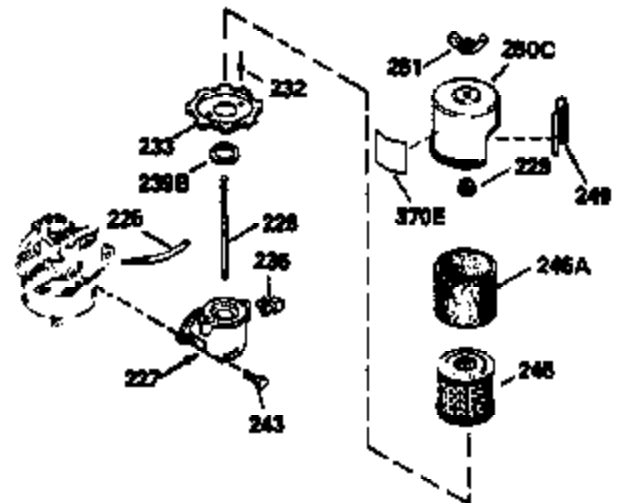

ILLUSTRATION SHOWS TYPICAL PARTS ONLY. ORDER BY PART NUMBER. PARTS NOT LISTED ARE SUPPLIED BY OEM.

VIEW 3 OF 3

Ref #	Part Number	Qty	Description
	RPMHigh		2800 to 3100
	RPMLow		1800 to 2100
19	31361	1	Extension Spring
69	35261	1	* Mounting Flange Gasket
92	650815	1	Belleville Washer
182	6201	2	Screw, 1/4-28 x 7/8"
185	31384A	1	Intake Pipe (Incl. 224)
186	34337	1	Governor Link
191	35039B	1	S.E. Brake Bracket (Incl. 195)
223	650451	2	Screw, 1/4-20 x 1"
243	650899	2	Screw, 10-32 x 2-3/32"
245	35500	1	Air Cleaner Filter
250	35503	1	Air Cleaner Cover
276	33753	1	Locking Plate
277	650795	2	Screw, 1/4-20 x 2-1/4"
370A	34144	1	Primer Decal