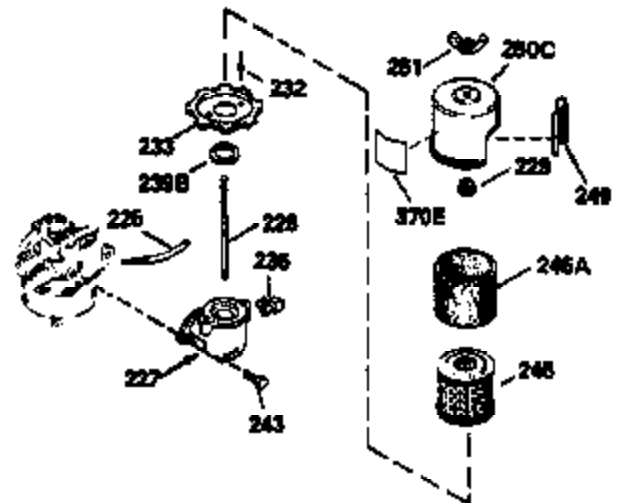

ILLUSTRATION SHOWS TYPICAL PARTS ONLY. ORDER BY PART NUMBER. PARTS NOT LISTED ARE SUPPLIED BY OEM.

VIEW 2 OF 3

Ref #	Part Number	Qty	Description
	RPMHigh		2900 to 3200
	RPMLow		2000 to 2300
92	650815	1	Belleville Washer
191	35040B	1	S.E. Brake Bracket (Incl. 195)
245	35500	1	Air Cleaner Filter
247	35505	2	Air Cleaner Tube Clamp
248	35504	1	Air Cleaner Tube
263	35502	1	Trim Ring
287	650884	2	Screw, 8-32 x 1/2"
299	650900	2	"U" Type Nut, 10-32
301	35355	1	Fuel Cap
347	650898	4	Screw, 10-32 x 27/32"
390	590621	1	Rewind Starter

ILLUSTRATION SHOWS TYPICAL PARTS ONLY. ORDER BY PART NUMBER. PARTS NOT LISTED ARE SUPPLIED BY OEM.

VIEW 3 OF 3

Ref #	Part Number	Qty	Description
	RPMHigh		2900 to 3200
	RPMLow		2000 to 2300
19	31361	1	Extension Spring
69	35261	1	* Mounting Flange Gasket
92	650815	1	Belleville Washer
182	6201	2	Screw, 1/4-28 x 7/8"
185	31384A	1	Intake Pipe (Incl. 224)
186	34337	1	Governor Link
191	35040B	1	S.E. Brake Bracket (Incl. 195)
223	650451	2	Screw, 1/4-20 x 1"
243	650899	2	Screw, 10-32 x 2-3/32"
245	35500	1	Air Cleaner Filter
250	35503	1	Air Cleaner Cover
276	33753	1	Locking Plate
277	650795	2	Screw, 1/4-20 x 2-1/4"