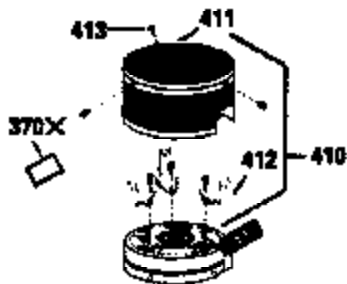

ILLUSTRATION SHOWS TYPICAL PARTS ONLY. ORDER BY PART NUMBER. PARTS NOT LISTED ARE SUPPLIED BY OEM.

VIEW 2 OF 3

Ref #	Part Number	Qty	Description
	RPMHigh		2900 to 3200
	RPMLow		2000 to 2300
92	650815	1	Belleville Washer
191	35040B	1	S.E. Brake Bracket (Incl. 195)
245	35500	1	Air Cleaner Filter
247	35505	2	Air Cleaner Tube Clamp
248	35504	1	Air Cleaner Tube
263	35502	1	Trim Ring
287	650884	2	Screw, 8-32 x 1/2"
299	650900	2	"U" Type Nut, 10-32
301	35355	1	Fuel Cap
347	650898	4	Screw, 10-32 x 27/32"
390	590621	1	Rewind Starter

ILLUSTRATION SHOWS TYPICAL PARTS ONLY. ORDER BY PART NUMBER. PARTS NOT LISTED ARE SUPPLIED BY OEM.

VIEW 3 OF 3

Ref #	Part Number	Qty	Description
	RPMHigh		2900 to 3200
	RPMLow		2000 to 2300
19	31361	1	Extension Spring
69	35261	1	* Mounting Flange Gasket
92	650815	1	Belleville Washer
182	6201	2	Screw, 1/4-28 x 7/8"
185	31384A	1	Intake Pipe (Incl. 224)
186	34337	1	Governor Link
191	35040B	1	S.E. Brake Bracket (Incl. 195)
223	650451	2	Screw, 1/4-20 x 1"
243	650899	2	Screw, 10-32 x 2-3/32"
245	35500	1	Air Cleaner Filter
250	35503	1	Air Cleaner Cover
276	33753	1	Locking Plate
277	650795	2	Screw, 1/4-20 x 2-1/4"