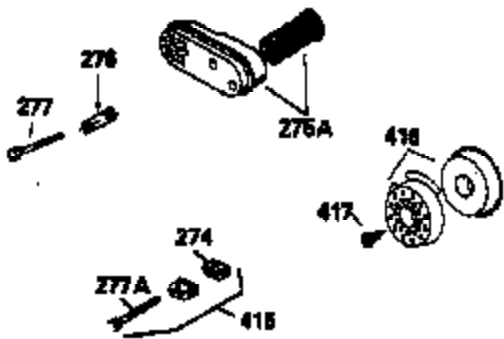

ILLUSTRATION SHOWS TYPICAL PARTS ONLY. ORDER BY PART NUMBER. PARTS NOT LISTED ARE SUPPLIED BY OEM.

VIEW 2 OF 3

Ref #	Part Number	Qty	Description
	RPMHigh		2900 to 3200
	RPMLow		2000 to 2300
92	650815	1	Belleville Washer
191	35040B	1	S.E. Brake Bracket (Incl. 195)
245	35500	1	Air Cleaner Filter
247	35505	2	Air Cleaner Tube Clamp
248	35504	1	Air Cleaner Tube
263	35502	1	Trim Ring
287	650884	2	Screw, 8-32 x 1/2"
299	650900	2	"U" Type Nut, 10-32
301	35355	1	Fuel Cap
347	650898	4	Screw, 10-32 x 27/32"
390	590621	1	Rewind Starter

ILLUSTRATION SHOWS TYPICAL PARTS ONLY. ORDER BY PART NUMBER. PARTS NOT LISTED ARE SUPPLIED BY OEM.

VIEW 3 OF 3

Ref #	Part Number	Qty	Description
	RPMHigh		2900 to 3200
	RPMLow		2000 to 2300
19	31361	1	Extension Spring
69	35261	1	* Mounting Flange Gasket
92	650815	1	Belleville Washer
182	6201	2	Screw, 1/4-28 x 7/8"
185	31384A	1	Intake Pipe (Incl. 224)
186	34337	1	Governor Link
191	35040B	1	S.E. Brake Bracket (Incl. 195)
223	650451	2	Screw, 1/4-20 x 1"
243	650899	2	Screw, 10-32 x 2-3/32"
245	35500	1	Air Cleaner Filter
250	35503	1	Air Cleaner Cover
276	33753	1	Locking Plate
277	650795	2	Screw, 1/4-20 x 2-1/4"