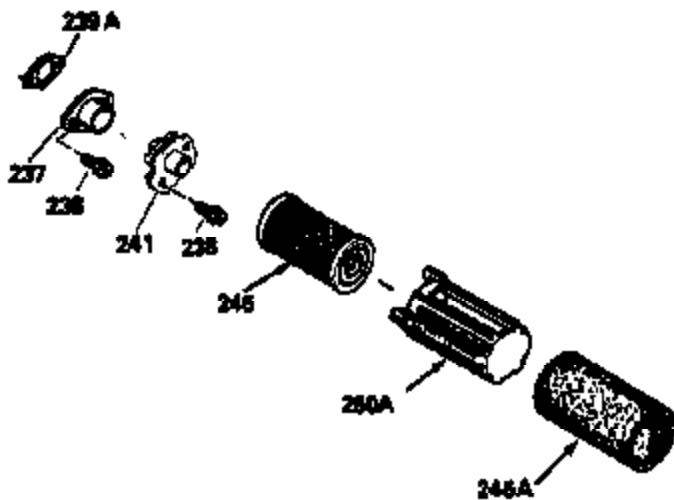

ILLUSTRATION SHOWS TYPICAL PARTS ONLY. ORDER BY PART NUMBER. PARTS NOT LISTED ARE SUPPLIED BY OEM.

VIEW 2 OF 3

Ref #	Part Number	Qty	Description
	RPMHigh		2900 to 3200
	RPMLow		2000 to 2300
92	650815	1	Belleville Washer
191	35040B	1	S.E. Brake Bracket (Incl. 195)
245	35500	1	Air Cleaner Filter
247	35505	2	Air Cleaner Tube Clamp
248	35504	1	Air Cleaner Tube
263	35502	1	Trim Ring
287	650884	2	Screw, 8-32 x 1/2"
299	650900	2	"U" Type Nut, 10-32
301	35355	1	Fuel Cap
347	650898	4	Screw, 10-32 x 27/32"
390	590621	1	Rewind Starter

ILLUSTRATION SHOWS TYPICAL PARTS ONLY. ORDER BY PART NUMBER. PARTS NOT LISTED ARE SUPPLIED BY OEM.

VIEW 3 OF 3

Ref #	Part Number	Qty	Description
	RPMHigh		2900 to 3200
	RPMLow		2000 to 2300
19	31361	1	Extension Spring
69	35261	1	* Mounting Flange Gasket
92	650815	1	Belleville Washer
182	6201	2	Screw, 1/4-28 x 7/8"
185	31384A	1	Intake Pipe (Incl. 224)
186	34337	1	Governor Link
191	35040B	1	S.E. Brake Bracket (Incl. 195)
223	650451	2	Screw, 1/4-20 x 1"
243	650899	2	Screw, 10-32 x 2-3/32"
245	35500	1	Air Cleaner Filter
250	35503	1	Air Cleaner Cover
276	33753	1	Locking Plate
277	650795	2	Screw, 1/4-20 x 2-1/4"