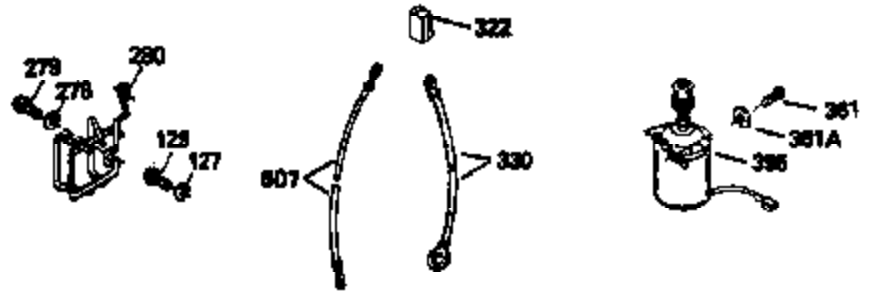

ILLUSTRATION SHOWS TYPICAL PARTS ONLY. ORDER BY PART NUMBER. PARTS NOT LISTED ARE SUPPLIED BY OEM.

VIEW 2 OF 3

Ref #	Part Number	Qty	Description
	RPMHigh		2900 to 3200
	RPMLow		2000 to 2300
92	650815	1	Belleville Washer
191	35040B	1	S.E. Brake Bracket (Incl. 195)
245	35500	1	Air Cleaner Filter
247	35505	2	Air Cleaner Tube Clamp
248	35504	1	Air Cleaner Tube
263	35502	1	Trim Ring
287	650884	2	Screw, 8-32 x 1/2"
299	650900	2	"U" Type Nut, 10-32
301	35355	1	Fuel Cap
347	650898	4	Screw, 10-32 x 27/32"
390	590621	1	Rewind Starter

ILLUSTRATION SHOWS TYPICAL PARTS ONLY. ORDER BY PART NUMBER. PARTS NOT LISTED ARE SUPPLIED BY OEM.

VIEW 3 OF 3

Ref #	Part Number	Qty	Description
	RPMHigh		2900 to 3200
	RPMLow		2000 to 2300
19	31361	1	Extension Spring
69	35261	1	* Mounting Flange Gasket
92	650815	1	Belleville Washer
182	6201	2	Screw, 1/4-28 x 7/8"
185	31384A	1	Intake Pipe (Incl. 224)
186	34337	1	Governor Link
191	35040B	1	S.E. Brake Bracket (Incl. 195)
223	650451	2	Screw, 1/4-20 x 1"
243	650899	2	Screw, 10-32 x 2-3/32"
245	35500	1	Air Cleaner Filter
250	35503	1	Air Cleaner Cover
276	33753	1	Locking Plate
277	650795	2	Screw, 1/4-20 x 2-1/4"