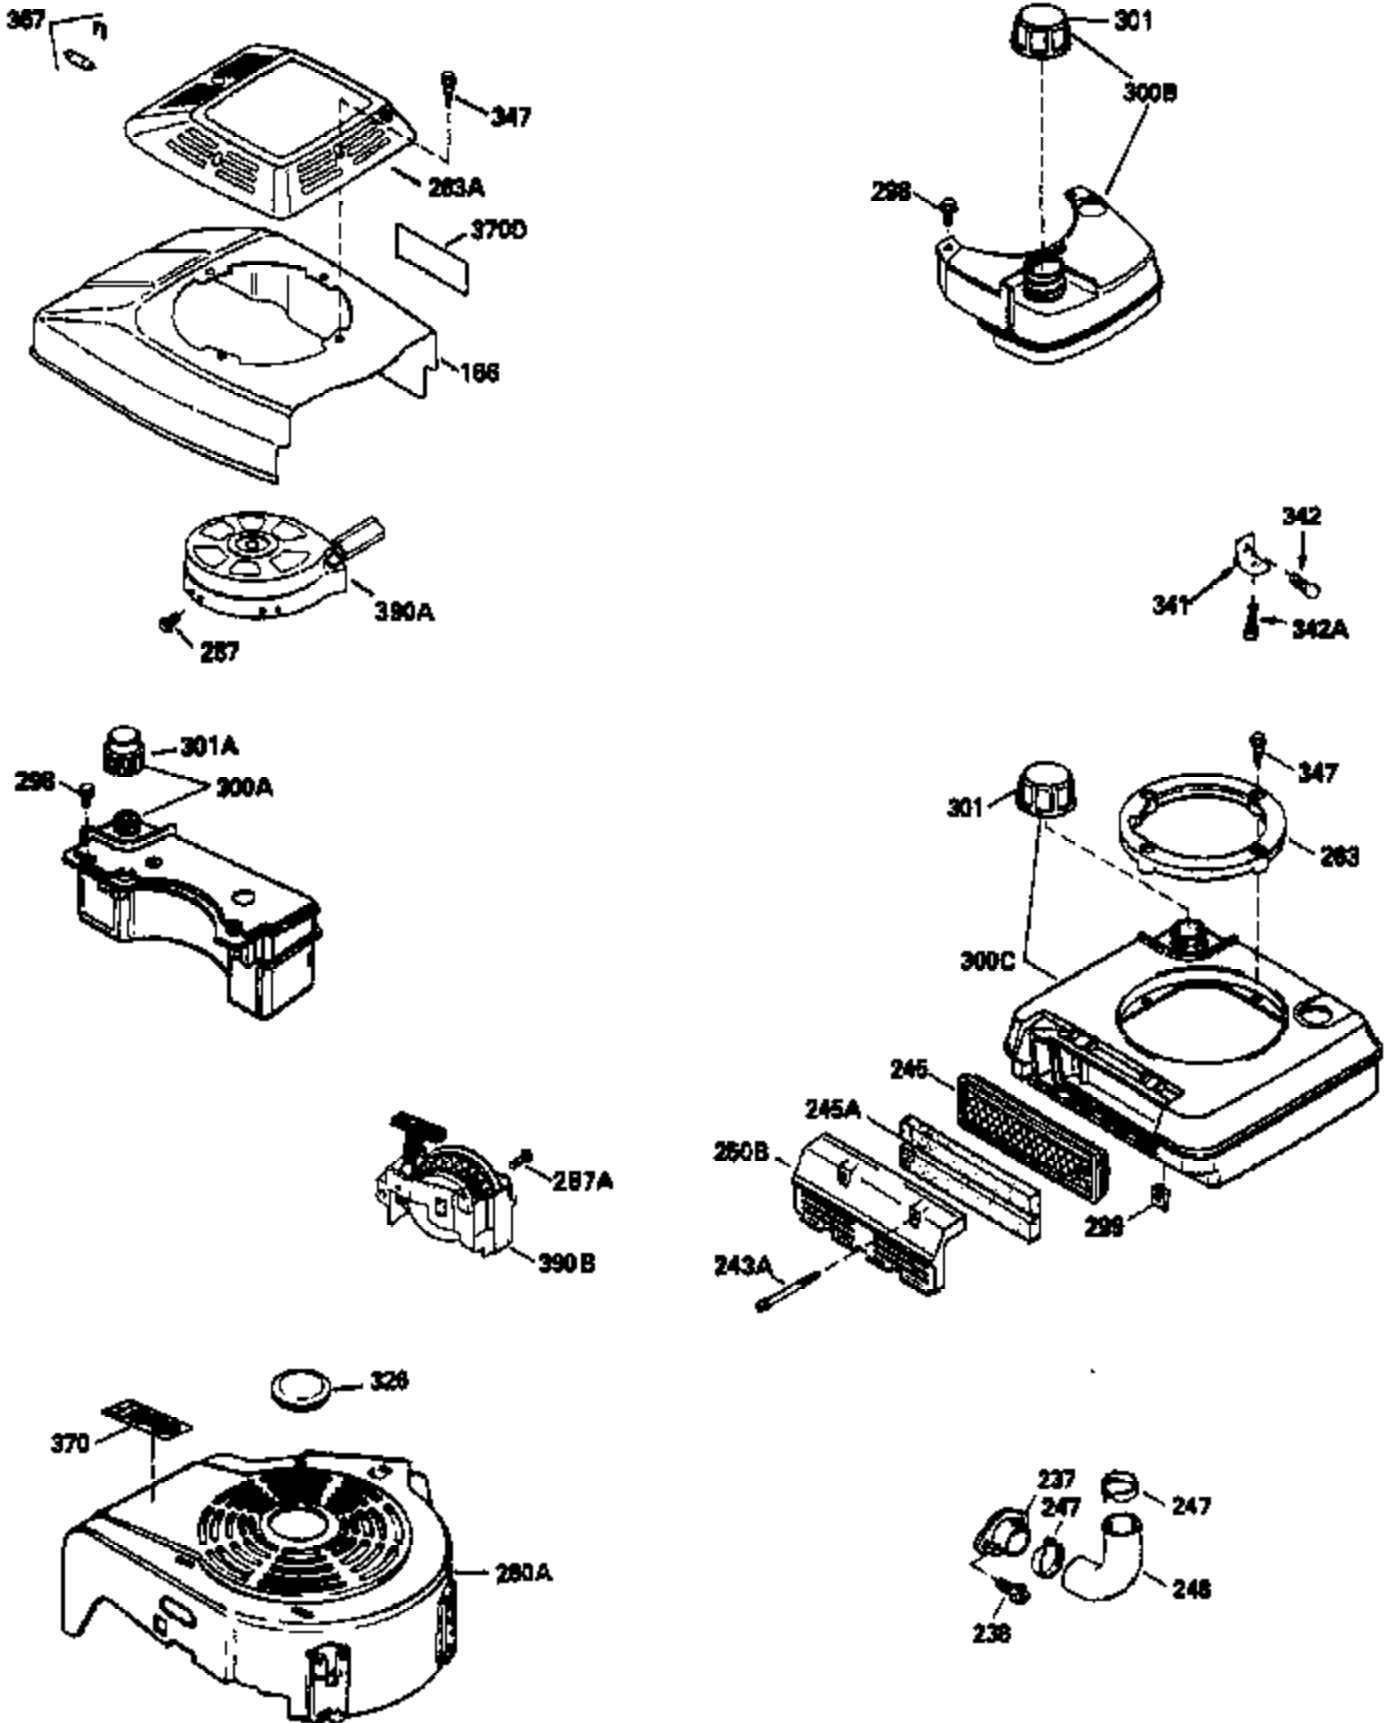

ILLUSTRATION SHOWS TYPICAL PARTS ONLY. ORDER BY PART NUMBER. PARTS NOT LISTED ARE SUPPLIED BY OEM.

VIEW 2 OF 3

Ref #	Part Number	Qty	Description
	RPMHigh		2900 to 3200
	RPMLow		2000 to 2300
92	650815	1	Belleville Washer
191	35040B	1	S.E. Brake Bracket (Incl. 195)
245	35500	1	Air Cleaner Filter
247	35505	2	Air Cleaner Tube Clamp
248	35504	1	Air Cleaner Tube
263	35502	1	Trim Ring
287	650884	2	Screw, 8-32 x 1/2"
299	650900	2	"U" Type Nut, 10-32
301	35355	1	Fuel Cap
347	650898	4	Screw, 10-32 x 27/32"
390	590621	1	Rewind Starter