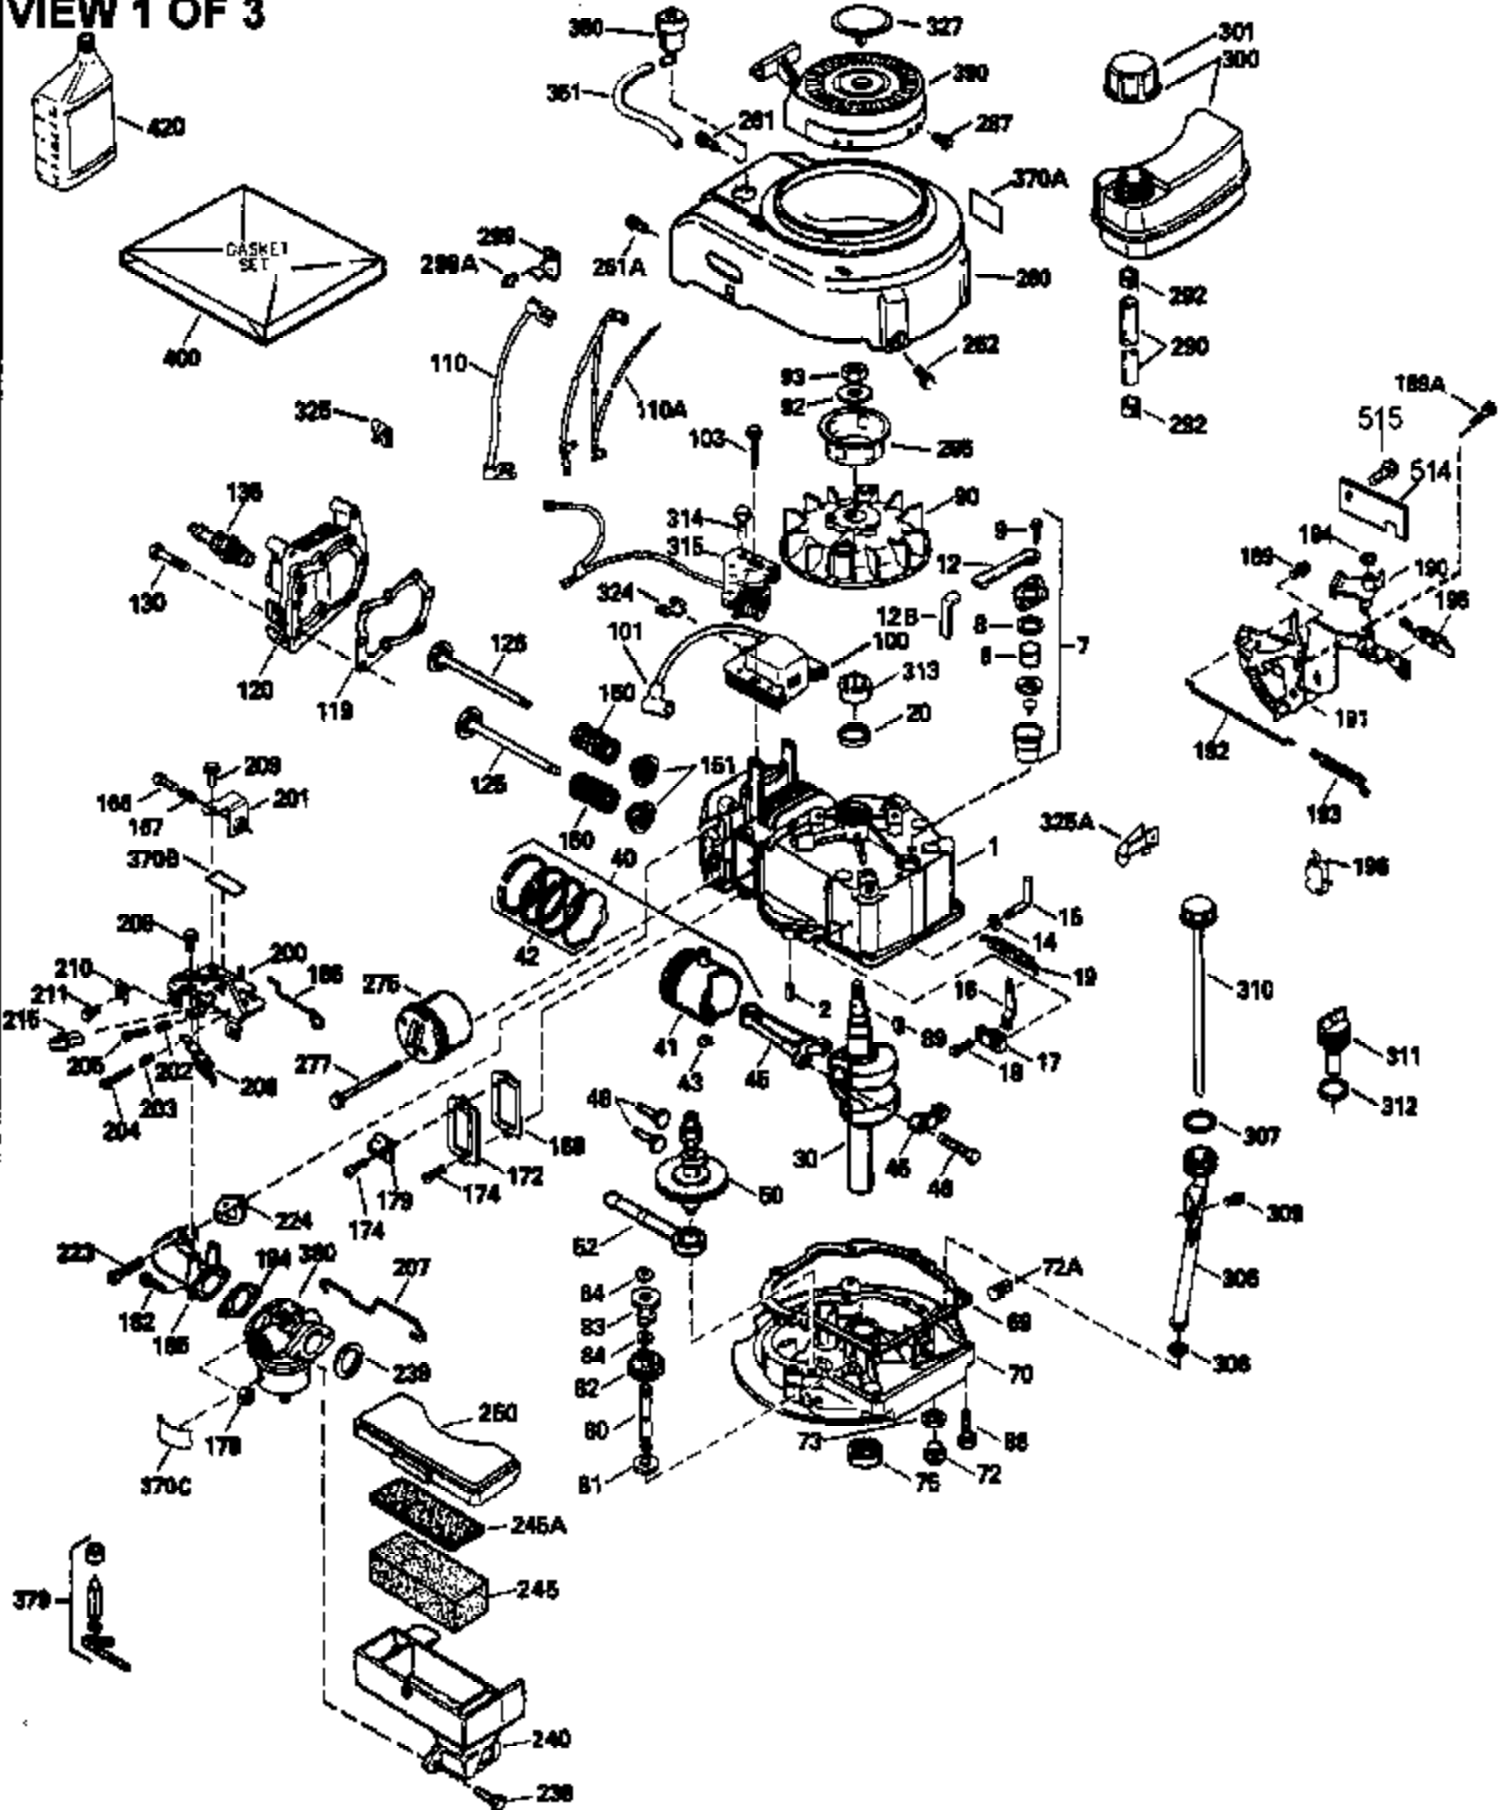

ILLUSTRATION SHOWS TYPICAL PARTS ONLY. ORDER BY PART NUMBER. PARTS NOT LISTED ARE SUPPLIED BY OEM.

VIEW 1 OF 3

Ref #	Part Number	Qty	Description
	RPMHigh		2900 to 3200
	RPMLow		2000 to 2300
1	33968B	1	Cylinder (Incl. 2 & 20)
2	26727	2	Dowel Pin
6	33734	1	Breather Element
7	34214A	1	Breather Ass'y. (Incl. 6, 8 & 9)
8	33735	1	* Breather Gasket
9	30200	2	Screw, 10-24 x 9/16"
12	35496	1	Breather Tube
14	28277	1	Washer
15	30589	1	Governor Rod (Incl. 14)
16	31383A	1	Governor Lever
17	31335	1	Governor Lever Clamp
18	650548	1	Screw, 8-32 x 5/16"
19	31361	1	Extension Spring
20	32600	1	Oil Seal
30	34477B	1	Crankshaft
40	34535	1	Piston, Pin & Ring Set (Std.)
40	34536	1	Piston, Pin & Ring Set (.010" OS)
40	34537	1	Piston, Pin & Ring Set (.020" OS)
41	33562B	1	Piston & Pin Ass'y. (Std.) (Incl. 43)
41	33563B	1	Piston & Pin Ass'y. (.010" OS) (Incl. 43)
41	33564B	1	Piston & Pin Ass'y. (.020" OS) (Incl. 43)
42	33567	1	Ring Set (Std.)
42	33568	1	Ring Set (.010" OS)
42	33569	1	Ring Set (.020" OS)
43	20381	2	Piston Pin Retaining Ring
45	32875	1	Connecting Rod Ass'y. (Incl. 46)
46	32610A	2	Connecting Rod Bolt
48	27241	2	Valve Lifter
50	33553	1	Camshaft (MCR)
52	29914	1	Oil Pump Ass'y.
69	35261	1	* Mounting Flange Gasket
70	34311D	1	Mounting Flange (Incl. 72, 75 & 80)
72	36083	1	Oil Drain Plug
75	27897	1	Oil Seal
80	30574	1	Governor Shaft
81	30590A	1	Washer
82	30591	1	Governor Gear Ass'y. (Incl. 81)
83	30588A	1	Governor Spool
84	29193	2	Retaining Ring
86	650488	6	Screw, 1/4-20 x 1-1/4"
89	611004	1	Flywheel Key
90	611112	1	Flywheel
92	650815	1	Belleville Washer
93	650816	1	Flywheel Nut
100	34443A	1	Solid State Ignition
101	610118	1	Spark Plug Cover
103	650814	2	Screw, Torx T-15, 10-24 x 1"
110	34961	1	Ground Wire
119	33554A	1	* Cylinder Head Gasket
120	34342	1	Cylinder Head
125	29313C	1	Exhaust Valve (Std.) (Incl. 151)
125	29315C	1	Exhaust Valve (1/32" OS) (Incl. 151)
126	29314B	1	Intake Valve (Std.) (Incl. 151)
126	29315C	1	Intake Valve (1/32" OS) (Incl. 151)
130	6021A	8	Screw, 5/16-18 x 1-1/2"
135	35395	1	Resistor Spark Plug (RJ19LM)