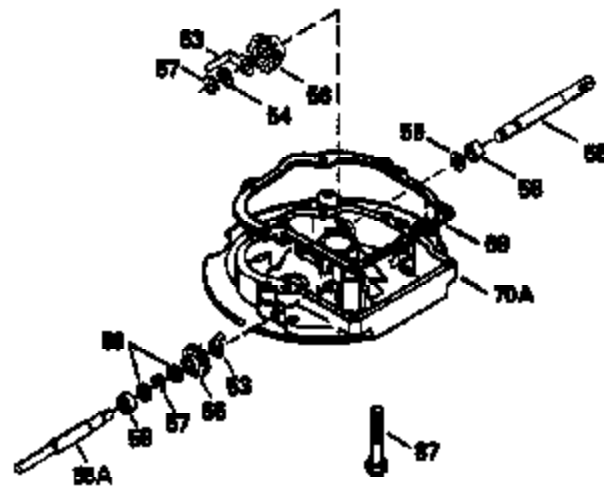

ILLUSTRATION SHOWS TYPICAL PARTS ONLY. ORDER BY PART NUMBER. PARTS NOT LISTED ARE SUPPLIED BY OEM.

VIEW 2 OF 3

Ref #	Part Number	Qty	Description
	RPMHigh		2900 to 3200
	RPMLow		2000 to 2300
92	650815	1	Belleville Washer
191	35040B	1	S.E. Brake Bracket (Incl. 195)
245	35500	1	Air Cleaner Filter
247	35505	2	Air Cleaner Tube Clamp
248	35504	1	Air Cleaner Tube
263	35502	1	Trim Ring
287	650884	2	Screw, 8-32 x 1/2"
299	650900	2	"U" Type Nut, 10-32
301	35355	1	Fuel Cap
347	650898	4	Screw, 10-32 x 27/32"
390	590621	1	Rewind Starter

ILLUSTRATION SHOWS TYPICAL PARTS ONLY. ORDER BY PART NUMBER. PARTS NOT LISTED ARE SUPPLIED BY OEM.

VIEW 3 OF 3

Ref #	Part Number	Qty	Description
	RPMHigh		2900 to 3200
	RPMLow		2000 to 2300
19	31361	1	Extension Spring
69	35261	1	* Mounting Flange Gasket
92	650815	1	Belleville Washer
182	6201	2	Screw, 1/4-28 x 7/8"
185	31384A	1	Intake Pipe (Incl. 224)
186	34337	1	Governor Link
191	35040B	1	S.E. Brake Bracket (Incl. 195)
223	650451	2	Screw, 1/4-20 x 1"
243	650899	2	Screw, 10-32 x 2-3/32"
245	35500	1	Air Cleaner Filter
250	35503	1	Air Cleaner Cover
276	33753	1	Locking Plate
277	650795	2	Screw, 1/4-20 x 2-1/4"