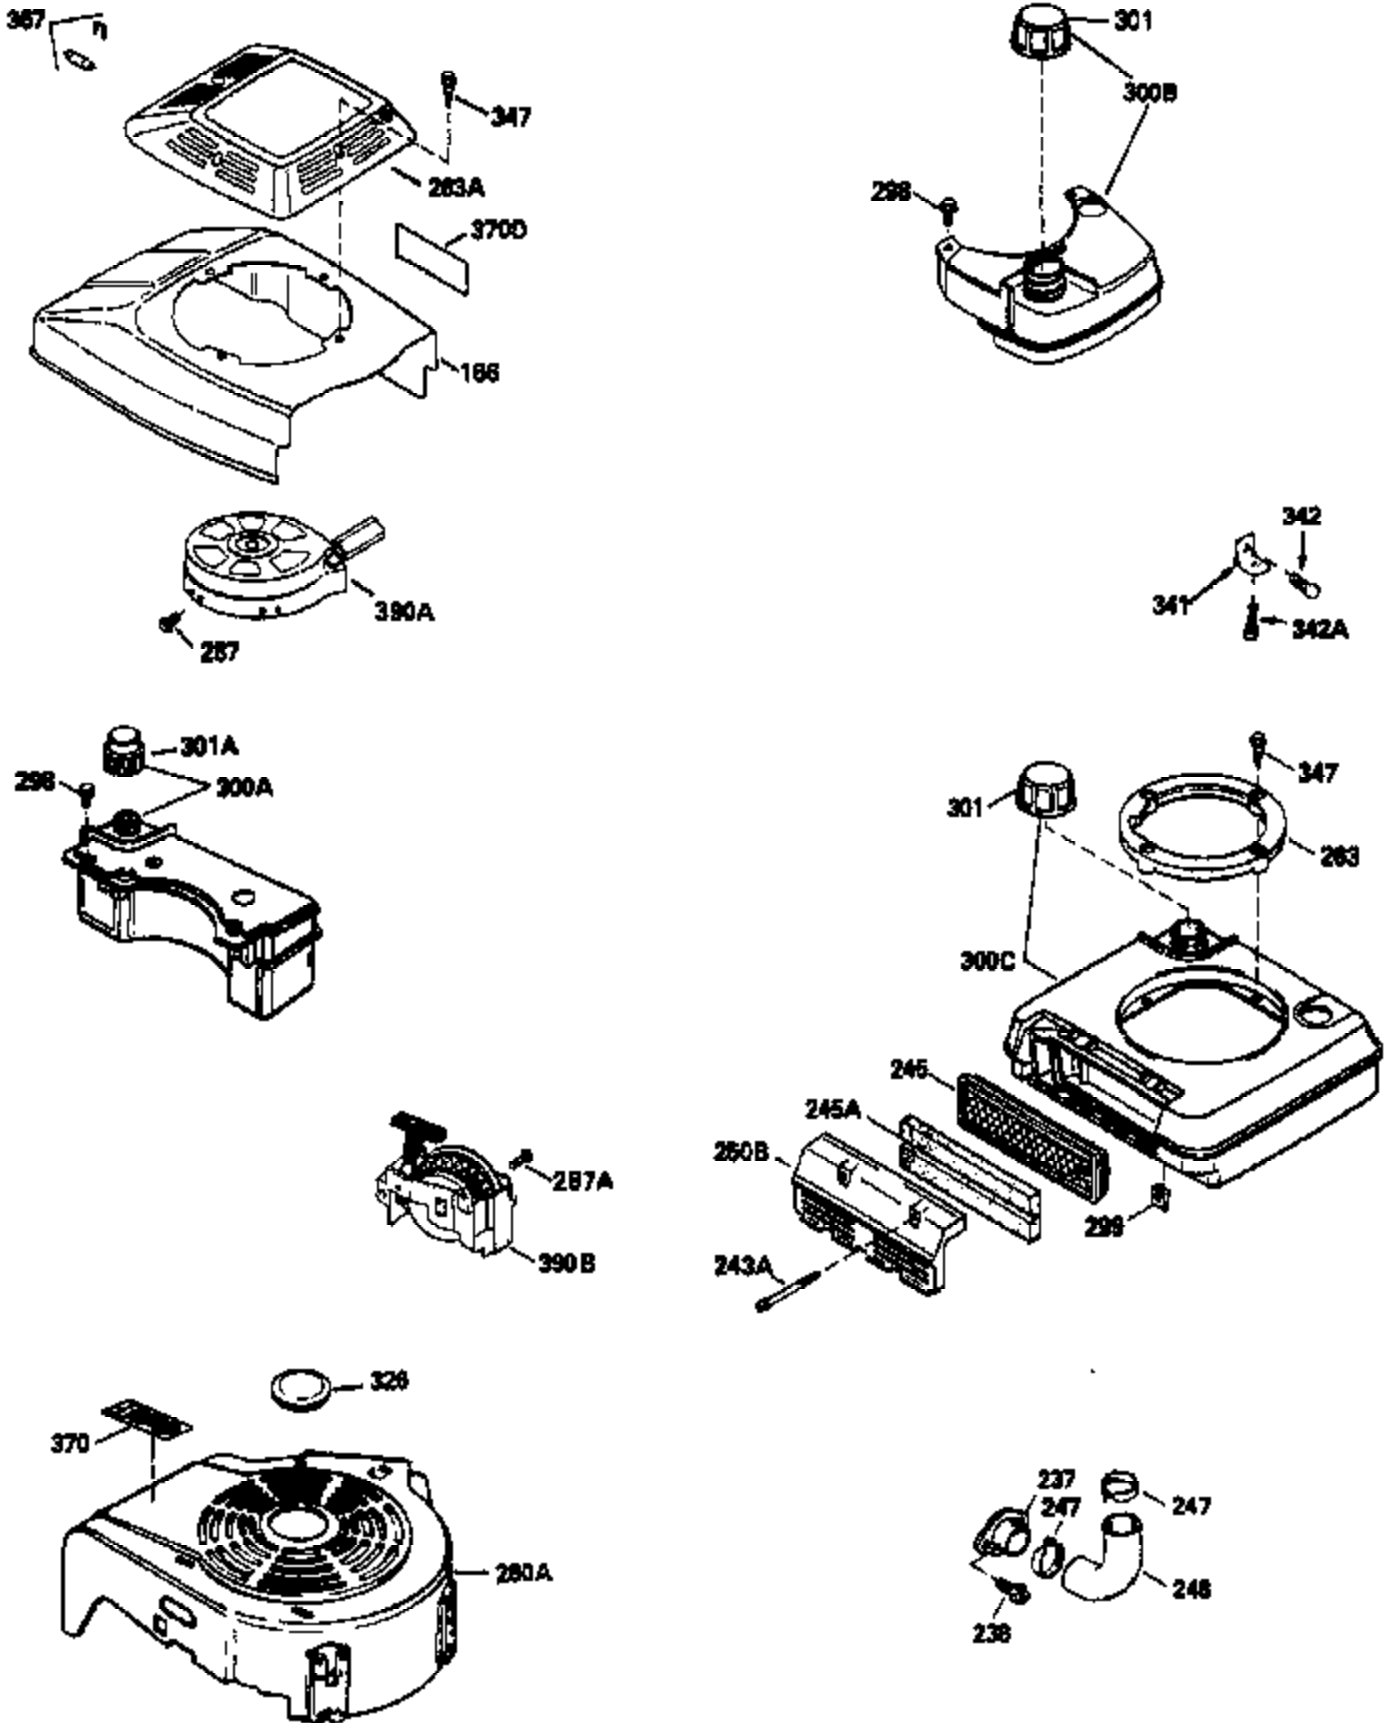

ILLUSTRATION SHOWS TYPICAL PARTS ONLY. ORDER BY PART NUMBER. PARTS NOT LISTED ARE SUPPLIED BY OEM.
VIEW 2 OF 3

Ref #	Part Number	Qty	Description
	RPMHigh		2900 to 3200
	RPMLow		2000 to 2300
92	650815	1	Belleville Washer
191	35039B	1	S.E. Brake Bracket (Incl. 195)
245	35500	1	Air Cleaner Filter
247	35505	2	Air Cleaner Tube Clamp
248	35504	1	Air Cleaner Tube
263	35502	1	Trim Ring
287	650884	2	Screw, 8-32 x 1/2"
299	650900	2	"U" Type Nut, 10-32
301	35355	1	Fuel Cap
347	650898	4	Screw, 10-32 x 27/32"
370A	34144	1	Primer Decal
370	34346	1	Instruction Decal
390	590686	1	Rewind Starter