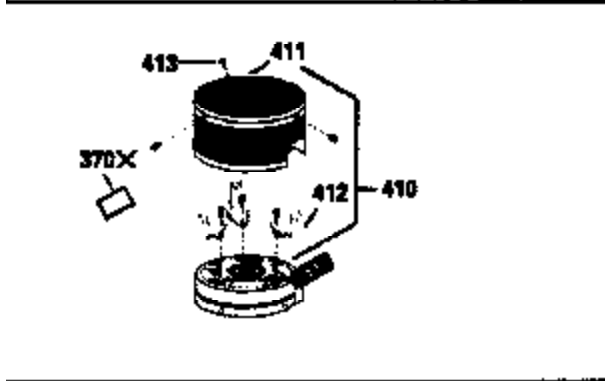

ILLUSTRATION SHOWS TYPICAL PARTS ONLY. ORDER BY PART NUMBER. PARTS NOT LISTED ARE SUPPLIED BY OEM.

VIEW 3 OF 3

Ref #	Part Number	Qty	Description
	RPMHigh		2900 to 3200
	RPMLow		2000 to 2300
19	31361	1	Extension Spring
69	35261	1	* Mounting Flange Gasket
92	650815	1	Belleville Washer
182	6201	2	Screw, 1/4-28 x 7/8"
185	31384A	1	Intake Pipe (Incl. 224)
186	34337	1	Governor Link
191	35039B	1	S.E. Brake Bracket (Incl. 195)
223	650451	2	Screw, 1/4-20 x 1"
243	650899	2	Screw, 10-32 x 2-3/32"
245	35500	1	Air Cleaner Filter
250	35503	1	Air Cleaner Cover
276	35994	1	Locking Plate
277	650957	2	Screw, 1/4-20 x 2-31/32"
370A	34144	1	Primer Decal