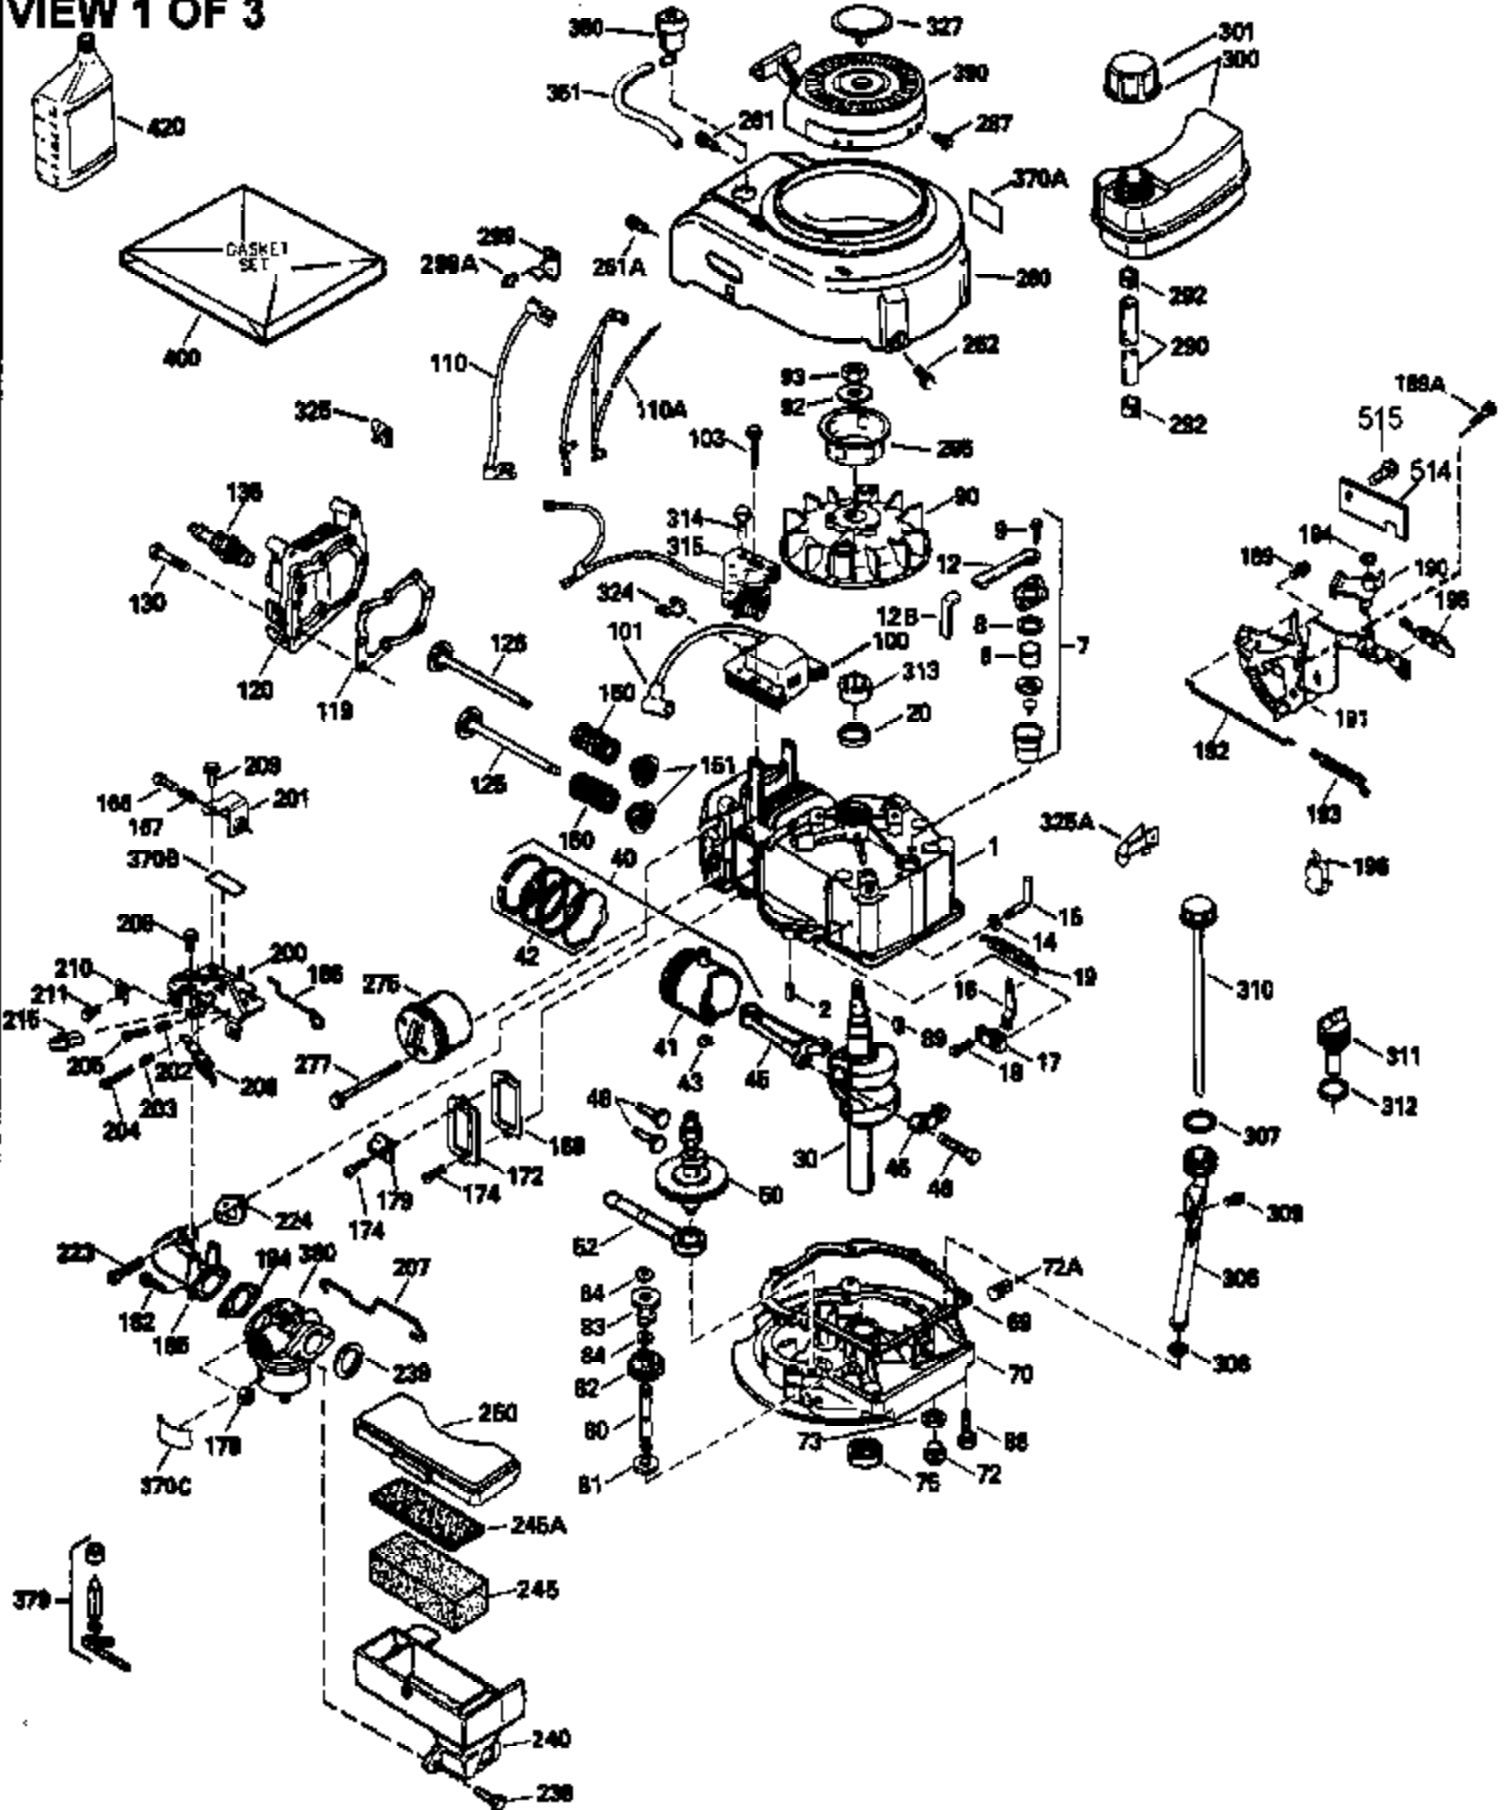

ILLUSTRATION SHOWS TYPICAL PARTS ONLY. ORDER BY PART NUMBER. PARTS NOT LISTED ARE SUPPLIED BY OEM.

VIEW 1 OF 3

Ref #	Part Number	Qty	Description
	RPMHigh		2900 to 3200
	RPMLow		2000 to 2300
1	33968B	1	Cylinder (Incl. 2 & 20)
2	26727	2	Dowel Pin
6	33734	1	Breather Element
7	34214A	1	Breather Ass'y. (Incl. 6, 8 & 9)
8	33735	1	* Breather Gasket
9	30200	2	Screw, 10-24 x 9/16"
12	35496	1	Breather Tube
14	28277	1	Washer
15	30589	1	Governor Rod (Incl. 14)
16	31383A	1	Governor Lever
17	31335	1	Governor Lever Clamp
18	650548	1	Screw, 8-32 x 5/16"
19	31361	1	Extension Spring
20	32600	1	Oil Seal
30	35612	1	Crankshaft
40	34535	1	Piston, Pin & Ring Set (Std.)
40	34536	1	Piston, Pin & Ring Set (.010" OS)
40	34537	1	Piston, Pin & Ring Set (.020" OS)
41	33562B	1	Piston & Pin Ass'y. (Std.) (Incl. 43)
41	33563B	1	Piston & Pin Ass'y. (.010" OS) (Incl. 43)
41	33564B	1	Piston & Pin Ass'y. (.020" OS) (Incl. 43)
42	33567	1	Ring Set (Std.)
42	33568	1	Ring Set (.010" OS)
42	33569	1	Ring Set (.020" OS)
43	20381	2	Piston Pin Retaining Ring
45	32875	1	Connecting Rod Ass'y. (Incl. 46)
46	32610A	2	Connecting Rod Bolt
48	27241	2	Valve Lifter
50	35992	1	Camshaft (MCR)
52	29914	1	Oil Pump Ass'y.
69	35261	1	* Mounting Flange Gasket
70	34311D	1	Mounting Flange (Incl. 72, 75 & 80)
72	36083	1	Oil Drain Plug
75	27897	1	Oil Seal
80	30574	1	Governor Shaft
81	30590A	1	Washer
82	30591	1	Governor Gear Ass'y. (Incl. 81)
83	30588A	1	Governor Spool
84	29193	2	Retaining Ring
86	650488	6	Screw, 1/4-20 x 1-1/4"
89	611004	1	Flywheel Key
90	611112	1	Flywheel
92	650815	1	Belleville Washer
93	650816	1	Flywheel Nut
100	34443A	1	Solid State Ignition
101	610118	1	Spark Plug Cover
103	650814	2	Screw, Torx T-15, 10-24 x 1"
110	34961	1	Ground Wire
119	33554A	1	* Cylinder Head Gasket
120	34342	1	Cylinder Head
125	29313C	1	Exhaust Valve (Std.) (Incl. 151)
125	29315C	1	Exhaust Valve (1/32" OS) (Incl. 151)
126	29314B	1	Intake Valve (Std.) (Incl. 151)
126	29315C	1	Intake Valve (1/32" OS) (Incl. 151)
130	6021A	8	Screw, 5/16-18 x 1-1/2"
135	35395	1	Resistor Spark Plug (RJ19LM)