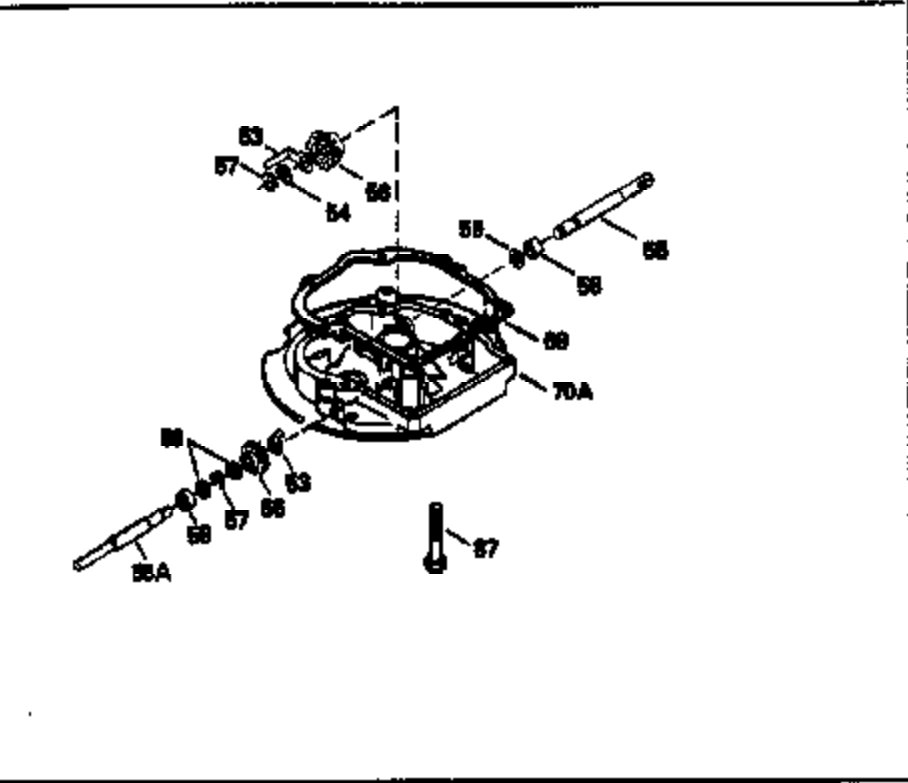

ILLUSTRATION SHOWS TYPICAL PARTS ONLY. ORDER BY PART NUMBER. PARTS NOT LISTED ARE SUPPLIED BY OEM.

VIEW 3 OF 3

Ref #	Part Number	Qty	Description
	RPMHigh		2900 to 3200
	RPMLow		2000 to 2300
19	31361	1	Extension Spring
69	35261	1	* Mounting Flange Gasket
92	650815	1	Belleville Washer
182	6201	2	Screw, 1/4-28 x 7/8"
185	31384A	1	Intake Pipe (Incl. 224)
186	34337	1	Governor Link
191	35039B	1	S.E. Brake Bracket (Incl. 195)
223	650451	2	Screw, 1/4-20 x 1"
243	650899	2	Screw, 10-32 x 2-3/32"
245	35500	1	Air Cleaner Filter
250	35503	1	Air Cleaner Cover
276	35994	1	Locking Plate
277	650957	2	Screw, 1/4-20 x 2-31/32"
370A	34144	1	Primer Decal