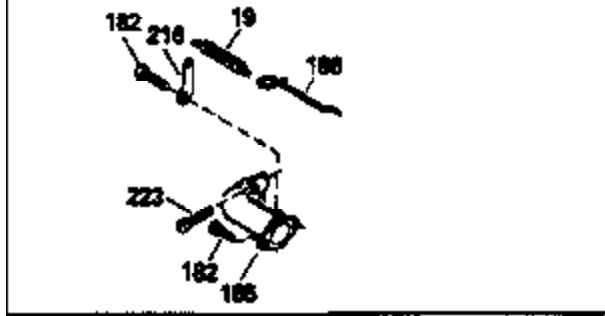

ILLUSTRATION SHOWS TYPICAL PARTS ONLY. ORDER BY PART NUMBER. PARTS NOT LISTED ARE SUPPLIED BY OEM.

VIEW 3 OF 3

Ref #	Part Number	Qty	Description
	RPMHigh		2900 to 3200
	RPMLow		2000 to 2300
19	31361	1	Extension Spring
69	35261	1	* Mounting Flange Gasket
92	650815	1	Belleville Washer
182	6201	2	Screw, 1/4-28 x 7/8"
185	31384A	1	Intake Pipe (Incl. 224)
186	34337	1	Governor Link
191	35039B	1	S.E. Brake Bracket (Incl. 195)
223	650451	2	Screw, 1/4-20 x 1"
243	650899	2	Screw, 10-32 x 2-3/32"
245	35500	1	Air Cleaner Filter
250	35503	1	Air Cleaner Cover
276	35994	1	Locking Plate
277	650957	2	Screw, 1/4-20 x 2-31/32"
370A	34144	1	Primer Decal