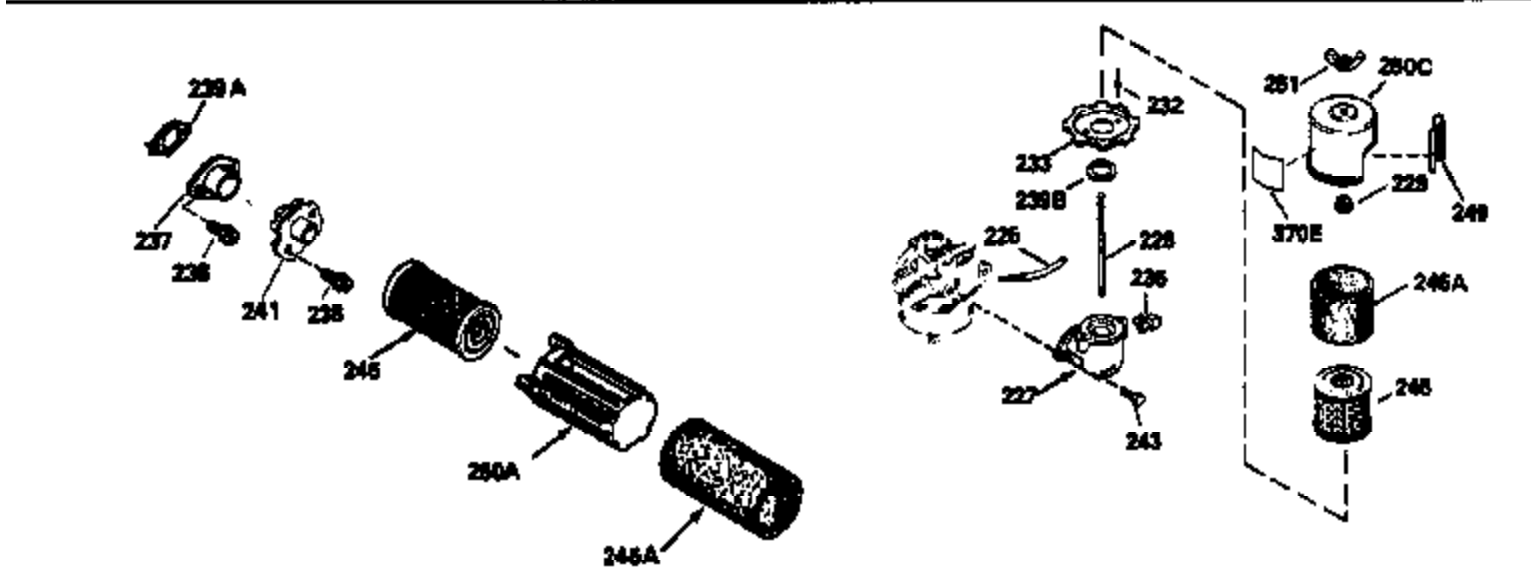

ILLUSTRATION SHOWS TYPICAL PARTS ONLY. ORDER BY PART NUMBER. PARTS NOT LISTED ARE SUPPLIED BY OEM.

VIEW 3 OF 3

Ref #	Part Number	Qty	Description
	RPMHigh		2900 to 3200
	RPMLow		2000 to 2300
19	31361	1	Extension Spring
69	35261	1	* Mounting Flange Gasket
92	650815	1	Belleville Washer
182	6201	2	Screw, 1/4-28 x 7/8"
185	31384A	1	Intake Pipe (Incl. 224)
186	34337	1	Governor Link
191	35039B	1	S.E. Brake Bracket (Incl. 195)
223	650451	2	Screw, 1/4-20 x 1"
243	650899	2	Screw, 10-32 x 2-3/32"
245	35500	1	Air Cleaner Filter
250	35503	1	Air Cleaner Cover
276	35994	1	Locking Plate
277	650957	2	Screw, 1/4-20 x 2-31/32"
370A	34144	1	Primer Decal