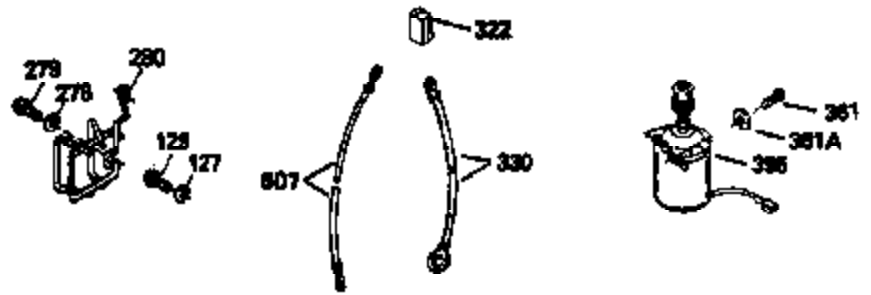

ILLUSTRATION SHOWS TYPICAL PARTS ONLY. ORDER BY PART NUMBER. PARTS NOT LISTED ARE SUPPLIED BY OEM.

VIEW 3 OF 3

Ref #	Part Number	Qty	Description
	RPMHigh		2900 to 3200
	RPMLow		2000 to 2300
19	31361	1	Extension Spring
69	35261	1	* Mounting Flange Gasket
92	650815	1	Belleville Washer
182	6201	2	Screw, 1/4-28 x 7/8"
185	31384A	1	Intake Pipe (Incl. 224)
186	34337	1	Governor Link
191	35039B	1	S.E. Brake Bracket (Incl. 195)
223	650451	2	Screw, 1/4-20 x 1"
243	650899	2	Screw, 10-32 x 2-3/32"
245	35500	1	Air Cleaner Filter
250	35503	1	Air Cleaner Cover
276	35994	1	Locking Plate
277	650957	2	Screw, 1/4-20 x 2-31/32"
370A	34144	1	Primer Decal