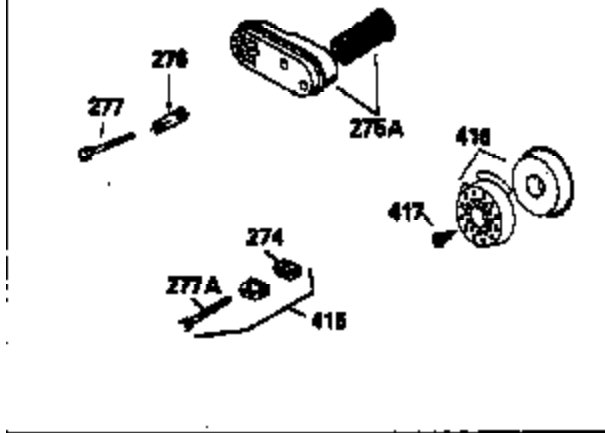

ILLUSTRATION SHOWS TYPICAL PARTS ONLY. ORDER BY PART NUMBER. PARTS NOT LISTED ARE SUPPLIED BY OEM.

VIEW 3 OF 3

Ref #	Part Number	Qty	Description
	RPMHigh		2900 to 3200
	RPMLow		2000 to 2300
19	31361	1	Extension Spring
69	35261	1	* Mounting Flange Gasket
92	650815	1	Belleville Washer
182	6201	2	Screw, 1/4-28 x 7/8"
185	31384A	1	Intake Pipe (Incl. 224)
186	34337	1	Governor Link
191	35039B	1	S.E. Brake Bracket (Incl. 195)
223	650451	2	Screw, 1/4-20 x 1"
243	650899	2	Screw, 10-32 x 2-3/32"
245	35500	1	Air Cleaner Filter
250	35503	1	Air Cleaner Cover
276	35994	1	Locking Plate
277	650957	2	Screw, 1/4-20 x 2-31/32"
370A	34144	1	Primer Decal