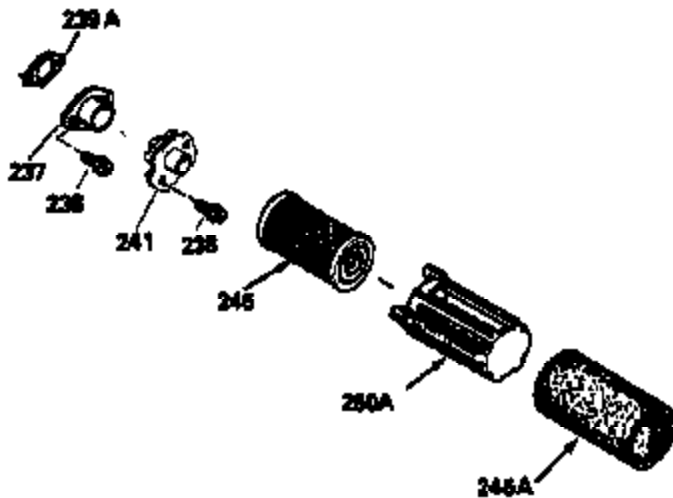

ILLUSTRATION SHOWS TYPICAL PARTS ONLY. ORDER BY PART NUMBER. PARTS NOT LISTED ARE SUPPLIED BY OEM.

VIEW 3 OF 3

Ref #	Part Number	Qty	Description
	RPMHigh		3000 to 3300
	RPMLow		2000 to 2300
19	31361	1	Extension Spring
69	35261	1	* Mounting Flange Gasket
92	650815	1	Belleville Washer
182	6201	2	Screw, 1/4-28 x 7/8"
185	31384A	1	Intake Pipe (Incl. 224)
186	34337	1	Governor Link
191	35040B	1	S.E. Brake Bracket (Incl. 195)
223	650451	2	Screw, 1/4-20 x 1"
243	650899	2	Screw, 10-32 x 2-3/32"
245	35500	1	Air Cleaner Filter
250	35503	1	Air Cleaner Cover
277	650795	2	Screw, 1/4-20 x 2-1/4"
370A	34144	1	Primer Decal