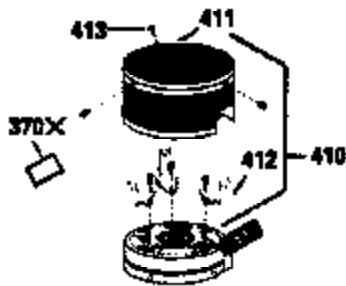

ILLUSTRATION SHOWS TYPICAL PARTS ONLY. ORDER BY PART NUMBER. PARTS NOT LISTED ARE SUPPLIED BY OEM.

VIEW 3 OF 3

Ref #	Part Number	Qty	Description
	RPMHigh		3000 to 3300
	RPMLow		2000 to 2300
19	31361	1	Extension Spring
69	35261	1	* Mounting Flange Gasket
92	650815	1	Belleville Washer
182	6201	2	Screw, 1/4-28 x 7/8"
185	31384A	1	Intake Pipe (Incl. 224)
186	34337	1	Governor Link
191	35040B	1	S.E. Brake Bracket (Incl. 195)
223	650451	2	Screw, 1/4-20 x 1"
243	650899	2	Screw, 10-32 x 2-3/32"
245	35500	1	Air Cleaner Filter
250	35503	1	Air Cleaner Cover
277	650795	2	Screw, 1/4-20 x 2-1/4"
370A	34144	1	Primer Decal