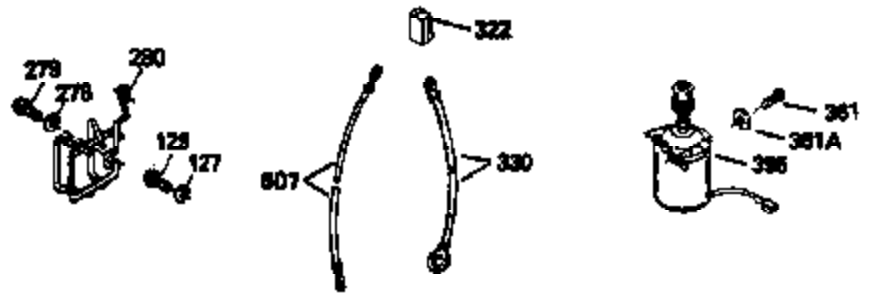

ILLUSTRATION SHOWS TYPICAL PARTS ONLY. ORDER BY PART NUMBER. PARTS NOT LISTED ARE SUPPLIED BY OEM.

VIEW 3 OF 3

Ref #	Part Number	Qty	Description
	RPMHigh		3000 to 3300
	RPMLow		2000 to 2300
19	31361	1	Extension Spring
69	35261	1	* Mounting Flange Gasket
92	650815	1	Belleville Washer
182	6201	2	Screw, 1/4-28 x 7/8"
185	31384A	1	Intake Pipe (Incl. 224)
186	34337	1	Governor Link
191	35015B	1	S.E. Brake Bracket (Incl. 195)
223	650451	2	Screw, 1/4-20 x 1"
243	650899	2	Screw, 10-32 x 2-3/32"
245	35500	1	Air Cleaner Filter
250	35503	1	Air Cleaner Cover
277	650795	2	Screw, 1/4-20 x 2-1/4"