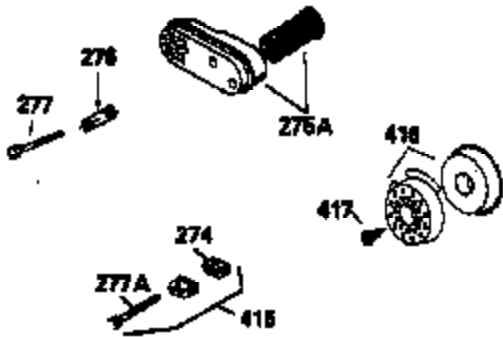

ILLUSTRATION SHOWS TYPICAL PARTS ONLY. ORDER BY PART NUMBER. PARTS NOT LISTED ARE SUPPLIED BY OEM.

VIEW 3 OF 3

Ref #	Part Number	Qty	Description
	RPMHigh		3000 to 3300
	RPMLow		2000 to 2300
19	31361	1	Extension Spring
69	35261	1	* Mounting Flange Gasket
92	650815	1	Belleville Washer
182	6201	2	Screw, 1/4-28 x 7/8"
185	31384A	1	Intake Pipe (Incl. 224)
186	34337	1	Governor Link
191	35015B	1	S.E. Brake Bracket (Incl. 195)
223	650451	2	Screw, 1/4-20 x 1"
243	650899	2	Screw, 10-32 x 2-3/32"
245	35500	1	Air Cleaner Filter
250	35503	1	Air Cleaner Cover
277	650795	2	Screw, 1/4-20 x 2-1/4"