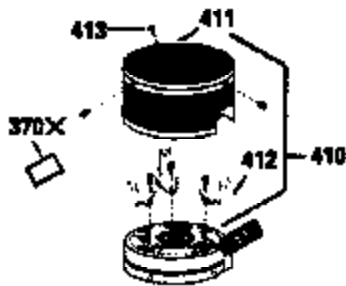

ILLUSTRATION SHOWS TYPICAL PARTS ONLY. ORDER BY PART NUMBER. PARTS NOT LISTED ARE SUPPLIED BY OEM.

VIEW 3 OF 3

Ref #	Part Number	Qty	Description
	RPMHigh		3000 to 3300
	RPMLow		2000 to 2300
19	31361	1	Extension Spring
69	35261	1	* Mounting Flange Gasket
92	650815	1	Belleville Washer
182	6201	2	Screw, 1/4-28 x 7/8"
185	31384A	1	Intake Pipe (Incl. 224)
186	34337	1	Governor Link
191	35015B	1	S.E. Brake Bracket (Incl. 195)
223	650451	2	Screw, 1/4-20 x 1"
243	650899	2	Screw, 10-32 x 2-3/32"
245	35500	1	Air Cleaner Filter
250	35503	1	Air Cleaner Cover
277	650795	2	Screw, 1/4-20 x 2-1/4"