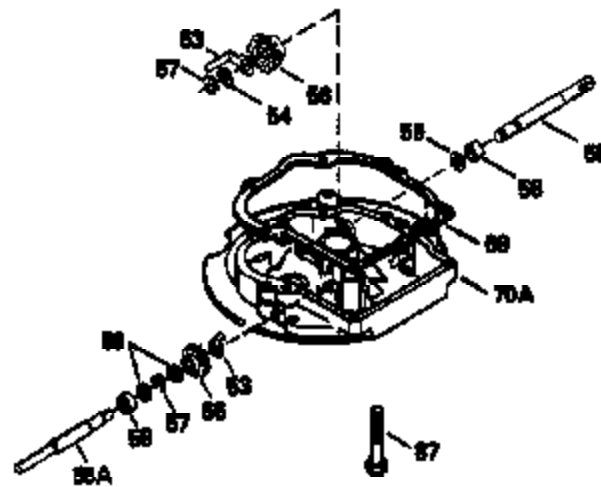

ILLUSTRATION SHOWS TYPICAL PARTS ONLY. ORDER BY PART NUMBER. PARTS NOT LISTED ARE SUPPLIED BY OEM.

VIEW 3 OF 3

Ref #	Part Number	Qty	Description
	RPMHigh		3000 to 3300
	RPMLow		2000 to 2300
19	31361	1	Extension Spring
69	35261	1	* Mounting Flange Gasket
92	650815	1	Belleville Washer
182	6201	2	Screw, 1/4-28 x 7/8"
185	31384A	1	Intake Pipe (Incl. 224)
186	34337	1	Governor Link
191	35015B	1	S.E. Brake Bracket (Incl. 195)
223	650451	2	Screw, 1/4-20 x 1"
243	650899	2	Screw, 10-32 x 2-3/32"
245	35500	1	Air Cleaner Filter
250	35503	1	Air Cleaner Cover
277	650795	2	Screw, 1/4-20 x 2-1/4"