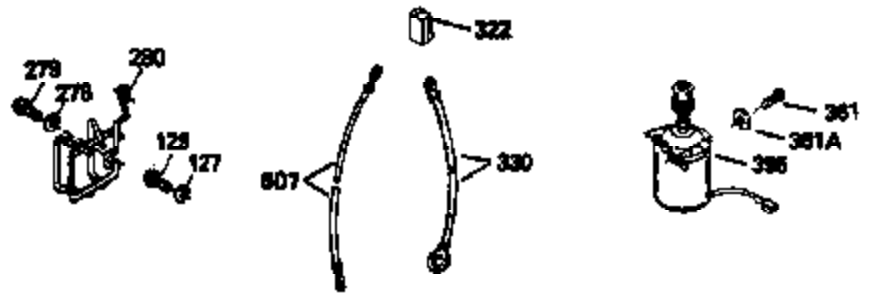

ILLUSTRATION SHOWS TYPICAL PARTS ONLY. ORDER BY PART NUMBER. PARTS NOT LISTED ARE SUPPLIED BY OEM.

VIEW 3 OF 3

Ref #	Part Number	Qty	Description
	RPMHigh		3100 to 3300
	RPMLow		2000 to 2300
19	31361	1	Extension Spring
69	35261	1	* Mounting Flange Gasket
92	650815	1	Belleville Washer
182	6201	2	Screw, 1/4-28 x 7/8"
185	31384A	1	Intake Pipe (Incl. 224)
186	34337	1	Governor Link
191	35039B	1	S.E. Brake Bracket (Incl. 195)
223	650451	2	Screw, 1/4-20 x 1"
243	650899	2	Screw, 10-32 x 2-3/32"
245	35500	1	Air Cleaner Filter
250	35503	1	Air Cleaner Cover
276	33753	1	Locking Plate
277	650795	2	Screw, 1/4-20 x 2-1/4"
370A	34144	1	Primer Decal
416	391022	1	Spark Arrestor Screen (Optional)