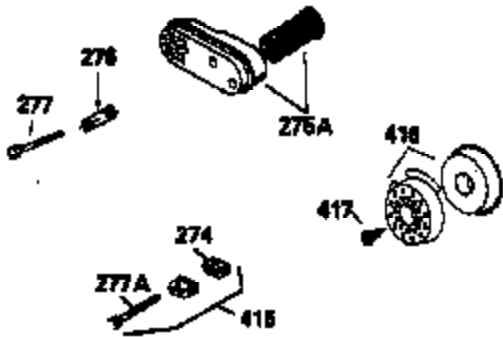

ILLUSTRATION SHOWS TYPICAL PARTS ONLY. ORDER BY PART NUMBER. PARTS NOT LISTED ARE SUPPLIED BY OEM.

VIEW 3 OF 3

Ref #	Part Number	Qty	Description
	RPMHigh		3100 to 3300
	RPMLow		2000 to 2300
19	31361	1	Extension Spring
69	35261	1	* Mounting Flange Gasket
92	650815	1	Belleville Washer
182	6201	2	Screw, 1/4-28 x 7/8"
185	31384A	1	Intake Pipe (Incl. 224)
186	34337	1	Governor Link
191	35039B	1	S.E. Brake Bracket (Incl. 195)
223	650451	2	Screw, 1/4-20 x 1"
243	650899	2	Screw, 10-32 x 2-3/32"
245	35500	1	Air Cleaner Filter
250	35503	1	Air Cleaner Cover
276	33753	1	Locking Plate
277	650795	2	Screw, 1/4-20 x 2-1/4"
370A	34144	1	Primer Decal
416	391022	1	Spark Arrestor Screen (Optional)