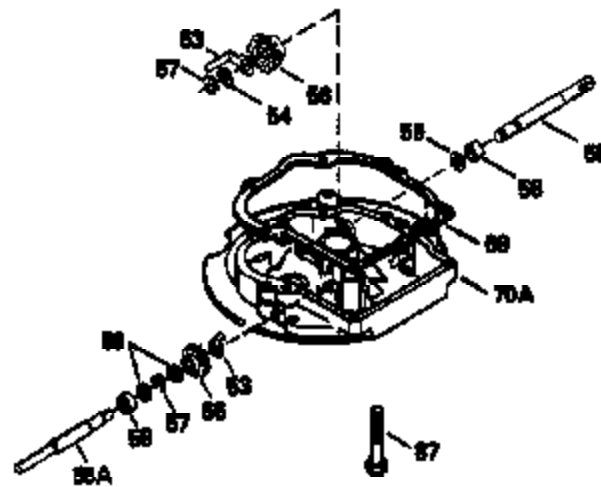

ILLUSTRATION SHOWS TYPICAL PARTS ONLY. ORDER BY PART NUMBER. PARTS NOT LISTED ARE SUPPLIED BY OEM.

VIEW 3 OF 3

Ref #	Part Number	Qty	Description
	RPMHigh		3100 to 3300
	RPMLow		2000 to 2300
19	31361	1	Extension Spring
69	35261	1	* Mounting Flange Gasket
92	650815	1	Belleville Washer
182	6201	2	Screw, 1/4-28 x 7/8"
185	31384A	1	Intake Pipe (Incl. 224)
186	34337	1	Governor Link
191	35039B	1	S.E. Brake Bracket (Incl. 195)
223	650451	2	Screw, 1/4-20 x 1"
243	650899	2	Screw, 10-32 x 2-3/32"
245	35500	1	Air Cleaner Filter
250	35503	1	Air Cleaner Cover
276	33753	1	Locking Plate
277	650795	2	Screw, 1/4-20 x 2-1/4"
370A	34144	1	Primer Decal
416	391022	1	Spark Arrestor Screen (Optional)