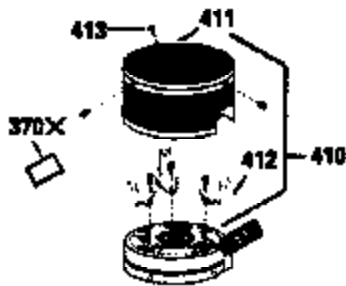

ILLUSTRATION SHOWS TYPICAL PARTS ONLY. ORDER BY PART NUMBER. PARTS NOT LISTED ARE SUPPLIED BY OEM.

VIEW 3 OF 3

Ref #	Part Number	Qty	Description
	RPMHigh		3100 to 3300
	RPMLow		2000 to 2300
19	31361	1	Extension Spring
69	35261	1	* Mounting Flange Gasket
92	650815	1	Belleville Washer
182	6201	2	Screw, 1/4-28 x 7/8"
185	31384A	1	Intake Pipe (Incl. 224)
186	34337	1	Governor Link
191	35039B	1	S.E. Brake Bracket (Incl. 195)
223	650451	2	Screw, 1/4-20 x 1"
243	650899	2	Screw, 10-32 x 2-3/32"
245	35500	1	Air Cleaner Filter
250	35503	1	Air Cleaner Cover
276	33753	1	Locking Plate
277	650795	2	Screw, 1/4-20 x 2-1/4"
370A	34144	1	Primer Decal
416	391022	1	Spark Arrestor Screen (Optional)