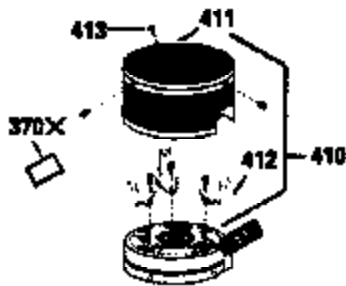

ILLUSTRATION SHOWS TYPICAL PARTS ONLY. ORDER BY PART NUMBER. PARTS NOT LISTED ARE SUPPLIED BY OEM.

VIEW 3 OF 3

Ref #	Part Number	Qty	Description
	RPMHigh		3100 to 3400
	RPMLow		2000 to 2300
19	31361	1	Extension Spring
69	35261	1	* Mounting Flange Gasket
92	650815	1	Belleville Washer
182	6201	2	Screw, 1/4-28 x 7/8"
185	31384A	1	Intake Pipe (Incl. 224)
186	34337	1	Governor Link
191	35039B	1	S.E. Brake Bracket (Incl. 195)
223	650451	2	Screw, 1/4-20 x 1"
243	650899	2	Screw, 10-32 x 2-3/32"
245	35500	1	Air Cleaner Filter
250	35503	1	Air Cleaner Cover
276	33753	1	Locking Plate
277	650795	2	Screw, 1/4-20 x 2-1/4"
416	391022	1	Spark Arrestor Screen (Optional)