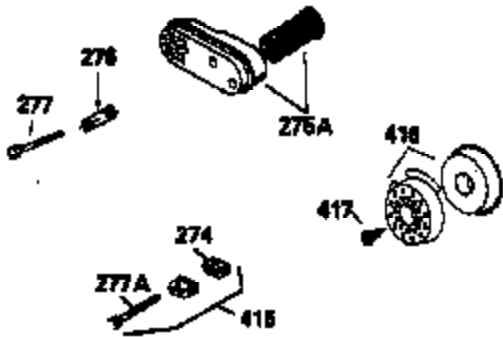

ILLUSTRATION SHOWS TYPICAL PARTS ONLY. ORDER BY PART NUMBER. PARTS NOT LISTED ARE SUPPLIED BY OEM.

VIEW 3 OF 3

Ref #	Part Number	Qty	Description
	RPMHigh		3100 to 3400
	RPMLow		2000 to 2300
19	31361	1	Extension Spring
69	35261	1	* Mounting Flange Gasket
92	650815	1	Belleville Washer
182	6201	2	Screw, 1/4-28 x 7/8"
185	31384A	1	Intake Pipe (Incl. 224)
186	34337	1	Governor Link
191	35039B	1	S.E. Brake Bracket (Incl. 195)
223	650451	2	Screw, 1/4-20 x 1"
243	650899	2	Screw, 10-32 x 2-3/32"
245	35500	1	Air Cleaner Filter
250	35503	1	Air Cleaner Cover
276	33753	1	Locking Plate
277	650795	2	Screw, 1/4-20 x 2-1/4"
416	391022	1	Spark Arrestor Screen (Optional)