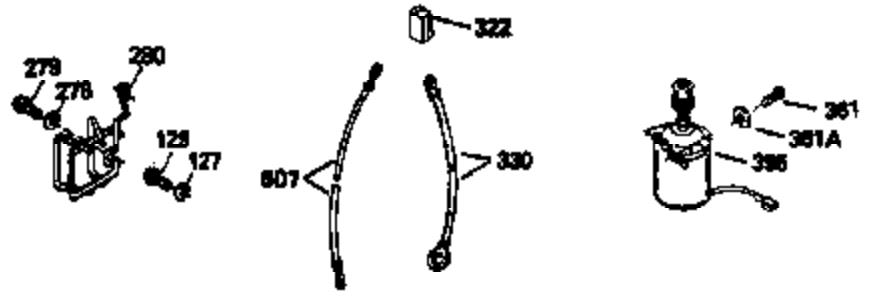

ILLUSTRATION SHOWS TYPICAL PARTS ONLY. ORDER BY PART NUMBER. PARTS NOT LISTED ARE SUPPLIED BY OEM.

VIEW 3 OF 3

Ref #	Part Number	Qty	Description
	RPMHigh		2800 to 3100
	RPMLow		1800 to 2100
19	31361	1	Extension Spring
69	35261	1	* Mounting Flange Gasket
92	650815	1	Belleville Washer
182	6201	2	Screw, 1/4-28 x 7/8"
185	31384A	1	Intake Pipe (Incl. 224)
186	34337	1	Governor Link
191	35039B	1	S.E. Brake Bracket (Incl. 195)
223	650451	2	Screw, 1/4-20 x 1"
243	650899	2	Screw, 10-32 x 2-3/32"
245	35500	1	Air Cleaner Filter
250	35503	1	Air Cleaner Cover
276	33753	1	Locking Plate
277	650795	2	Screw, 1/4-20 x 2-1/4"