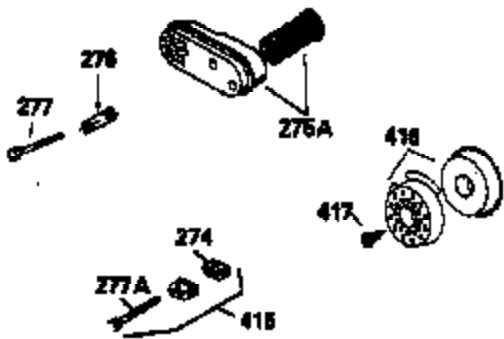

ILLUSTRATION SHOWS TYPICAL PARTS ONLY. ORDER BY PART NUMBER. PARTS NOT LISTED ARE SUPPLIED BY OEM.

VIEW 3 OF 3

Ref #	Part Number	Qty	Description
	RPMHigh		2800 to 3100
	RPMLow		1800 to 2100
19	31361	1	Extension Spring
69	35261	1	* Mounting Flange Gasket
92	650815	1	Belleville Washer
182	6201	2	Screw, 1/4-28 x 7/8"
185	31384A	1	Intake Pipe (Incl. 224)
186	34337	1	Governor Link
191	35039B	1	S.E. Brake Bracket (Incl. 195)
223	650451	2	Screw, 1/4-20 x 1"
243	650899	2	Screw, 10-32 x 2-3/32"
245	35500	1	Air Cleaner Filter
250	35503	1	Air Cleaner Cover
276	33753	1	Locking Plate
277	650795	2	Screw, 1/4-20 x 2-1/4"