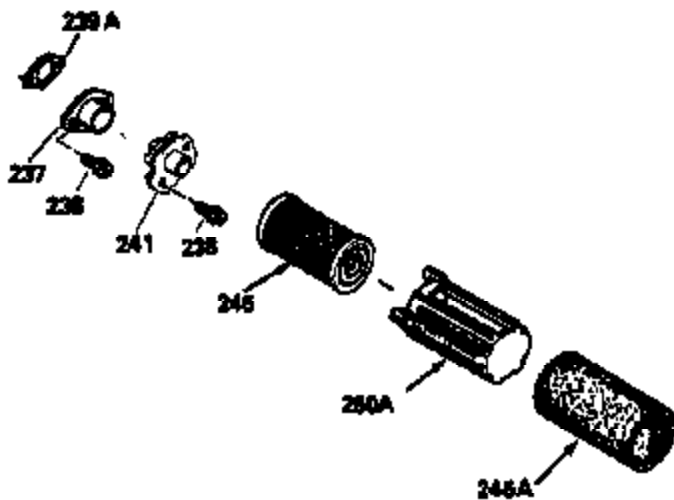

ILLUSTRATION SHOWS TYPICAL PARTS ONLY. ORDER BY PART NUMBER. PARTS NOT LISTED ARE SUPPLIED BY OEM.

VIEW 3 OF 3

Ref #	Part Number	Qty	Description
	RPMHigh		2800 to 3100
	RPMLow		1800 to 2100
19	31361	1	Extension Spring
69	35261	1	* Mounting Flange Gasket
92	650815	1	Belleville Washer
182	6201	2	Screw, 1/4-28 x 7/8"
185	31384A	1	Intake Pipe (Incl. 224)
186	34337	1	Governor Link
191	35039B	1	S.E. Brake Bracket (Incl. 195)
223	650451	2	Screw, 1/4-20 x 1"
243	650899	2	Screw, 10-32 x 2-3/32"
245	35500	1	Air Cleaner Filter
250	35503	1	Air Cleaner Cover
276	33753	1	Locking Plate
277	650795	2	Screw, 1/4-20 x 2-1/4"