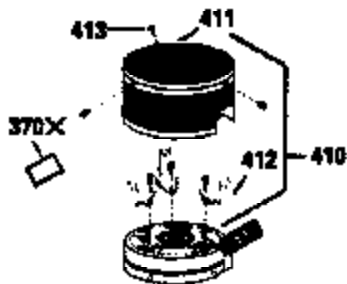

ILLUSTRATION SHOWS TYPICAL PARTS ONLY. ORDER BY PART NUMBER. PARTS NOT LISTED ARE SUPPLIED BY OEM.

VIEW 3 OF 3

Ref #	Part Number	Qty	Description
	RPMHigh		2800 to 3100
	RPMLow		1800 to 2100
19	31361	1	Extension Spring
69	35261	1	* Mounting Flange Gasket
92	650815	1	Belleville Washer
182	6201	2	Screw, 1/4-28 x 7/8"
185	31384A	1	Intake Pipe (Incl. 224)
186	34337	1	Governor Link
191	35039B	1	S.E. Brake Bracket (Incl. 195)
223	650451	2	Screw, 1/4-20 x 1"
243	650899	2	Screw, 10-32 x 2-3/32"
245	35500	1	Air Cleaner Filter
250	35503	1	Air Cleaner Cover
276	33753	1	Locking Plate
277	650795	2	Screw, 1/4-20 x 2-1/4"