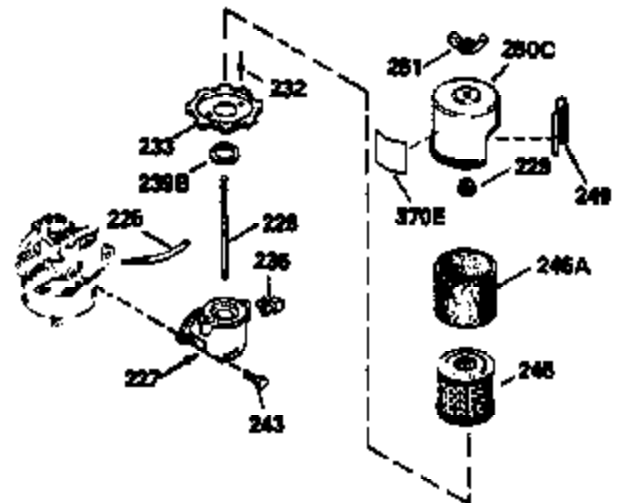

ILLUSTRATION SHOWS TYPICAL PARTS ONLY. ORDER BY PART NUMBER. PARTS NOT LISTED ARE SUPPLIED BY OEM.

VIEW 3 OF 3

Ref #	Part Number	Qty	Description
	RPMHigh		2800 to 3100
	RPMLow		1800 to 2100
19	31361	1	Extension Spring
69	35261	1	* Mounting Flange Gasket
92	650815	1	Belleville Washer
182	6201	2	Screw, 1/4-28 x 7/8"
185	31384A	1	Intake Pipe (Incl. 224)
186	34337	1	Governor Link
191	35039B	1	S.E. Brake Bracket (Incl. 195)
223	650451	2	Screw, 1/4-20 x 1"
243	650899	2	Screw, 10-32 x 2-3/32"
245	35500	1	Air Cleaner Filter
250	35503	1	Air Cleaner Cover
276	33753	1	Locking Plate
277	650795	2	Screw, 1/4-20 x 2-1/4"