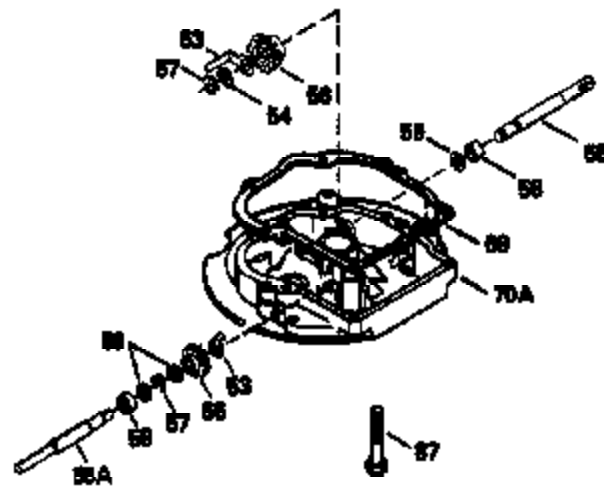

ILLUSTRATION SHOWS TYPICAL PARTS ONLY. ORDER BY PART NUMBER. PARTS NOT LISTED ARE SUPPLIED BY OEM.

VIEW 3 OF 3

Ref #	Part Number	Qty	Description
	RPMHigh		2800 to 3100
	RPMLow		1800 to 2100
19	31361	1	Extension Spring
69	35261	1	* Mounting Flange Gasket
92	650815	1	Belleville Washer
182	6201	2	Screw, 1/4-28 x 7/8"
185	31384A	1	Intake Pipe (Incl. 224)
186	34337	1	Governor Link
191	35039B	1	S.E. Brake Bracket (Incl. 195)
223	650451	2	Screw, 1/4-20 x 1"
243	650899	2	Screw, 10-32 x 2-3/32"
245	35500	1	Air Cleaner Filter
250	35503	1	Air Cleaner Cover
276	33753	1	Locking Plate
277	650795	2	Screw, 1/4-20 x 2-1/4"