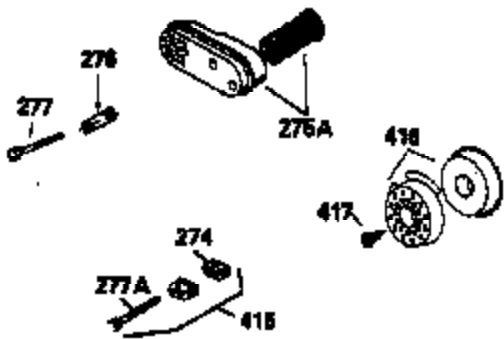

ILLUSTRATION SHOWS TYPICAL PARTS ONLY. ORDER BY PART NUMBER. PARTS NOT LISTED ARE SUPPLIED BY OEM.

VIEW 3 OF 3

Ref #	Part Number	Qty	Description
	RPMHigh		3100 to 3400
	RPMLow		2000 to 2300
19	31361	1	Extension Spring
69	35261	1	* Mounting Flange Gasket
92	650815	1	Belleville Washer
182	6201	2	Screw, 1/4-28 x 7/8"
185	31384A	1	Intake Pipe (Incl. 224)
186	34337	1	Governor Link
223	650451	2	Screw, 1/4-20 x 1"
243	650899	2	Screw, 10-32 x 2-3/32"
245	35500	1	Air Cleaner Filter
245A	35705	1	Air Cleaner Filter
250	35503	1	Air Cleaner Cover
276	35994	1	Locking Plate
277	650957	2	Screw, 1/4-20 x 2-31/32"
370A	34144	1	Primer Decal