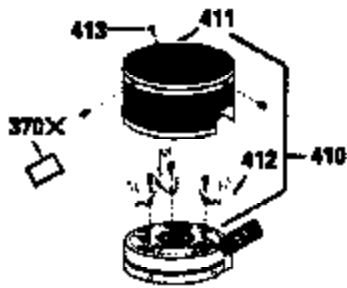

ILLUSTRATION SHOWS TYPICAL PARTS ONLY. ORDER BY PART NUMBER. PARTS NOT LISTED ARE SUPPLIED BY OEM.

VIEW 3 OF 3

Ref #	Part Number	Qty	Description
	RPMHigh		3100 to 3400
	RPMLow		2000 to 2300
19	31361	1	Extension Spring
69	35261	1	* Mounting Flange Gasket
92	650815	1	Belleville Washer
182	6201	2	Screw, 1/4-28 x 7/8"
185	31384A	1	Intake Pipe (Incl. 224)
186	34337	1	Governor Link
223	650451	2	Screw, 1/4-20 x 1"
243	650899	2	Screw, 10-32 x 2-3/32"
245	35500	1	Air Cleaner Filter
245A	35705	1	Air Cleaner Filter
250	35503	1	Air Cleaner Cover
276	35994	1	Locking Plate
277	650957	2	Screw, 1/4-20 x 2-31/32"
370A	34144	1	Primer Decal