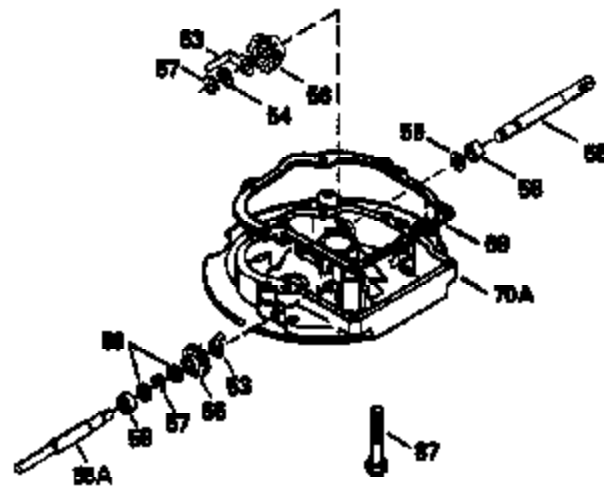

ILLUSTRATION SHOWS TYPICAL PARTS ONLY. ORDER BY PART NUMBER. PARTS NOT LISTED ARE SUPPLIED BY OEM.

VIEW 3 OF 3

Ref #	Part Number	Qty	Description
	RPMHigh		3100 to 3400
	RPMLow		2000 to 2300
19	31361	1	Extension Spring
69	35261	1	* Mounting Flange Gasket
92	650815	1	Belleville Washer
182	6201	2	Screw, 1/4-28 x 7/8"
185	31384A	1	Intake Pipe (Incl. 224)
186	34337	1	Governor Link
223	650451	2	Screw, 1/4-20 x 1"
243	650899	2	Screw, 10-32 x 2-3/32"
245	35500	1	Air Cleaner Filter
245A	35705	1	Air Cleaner Filter
250	35503	1	Air Cleaner Cover
276	35994	1	Locking Plate
277	650957	2	Screw, 1/4-20 x 2-31/32"
370A	34144	1	Primer Decal