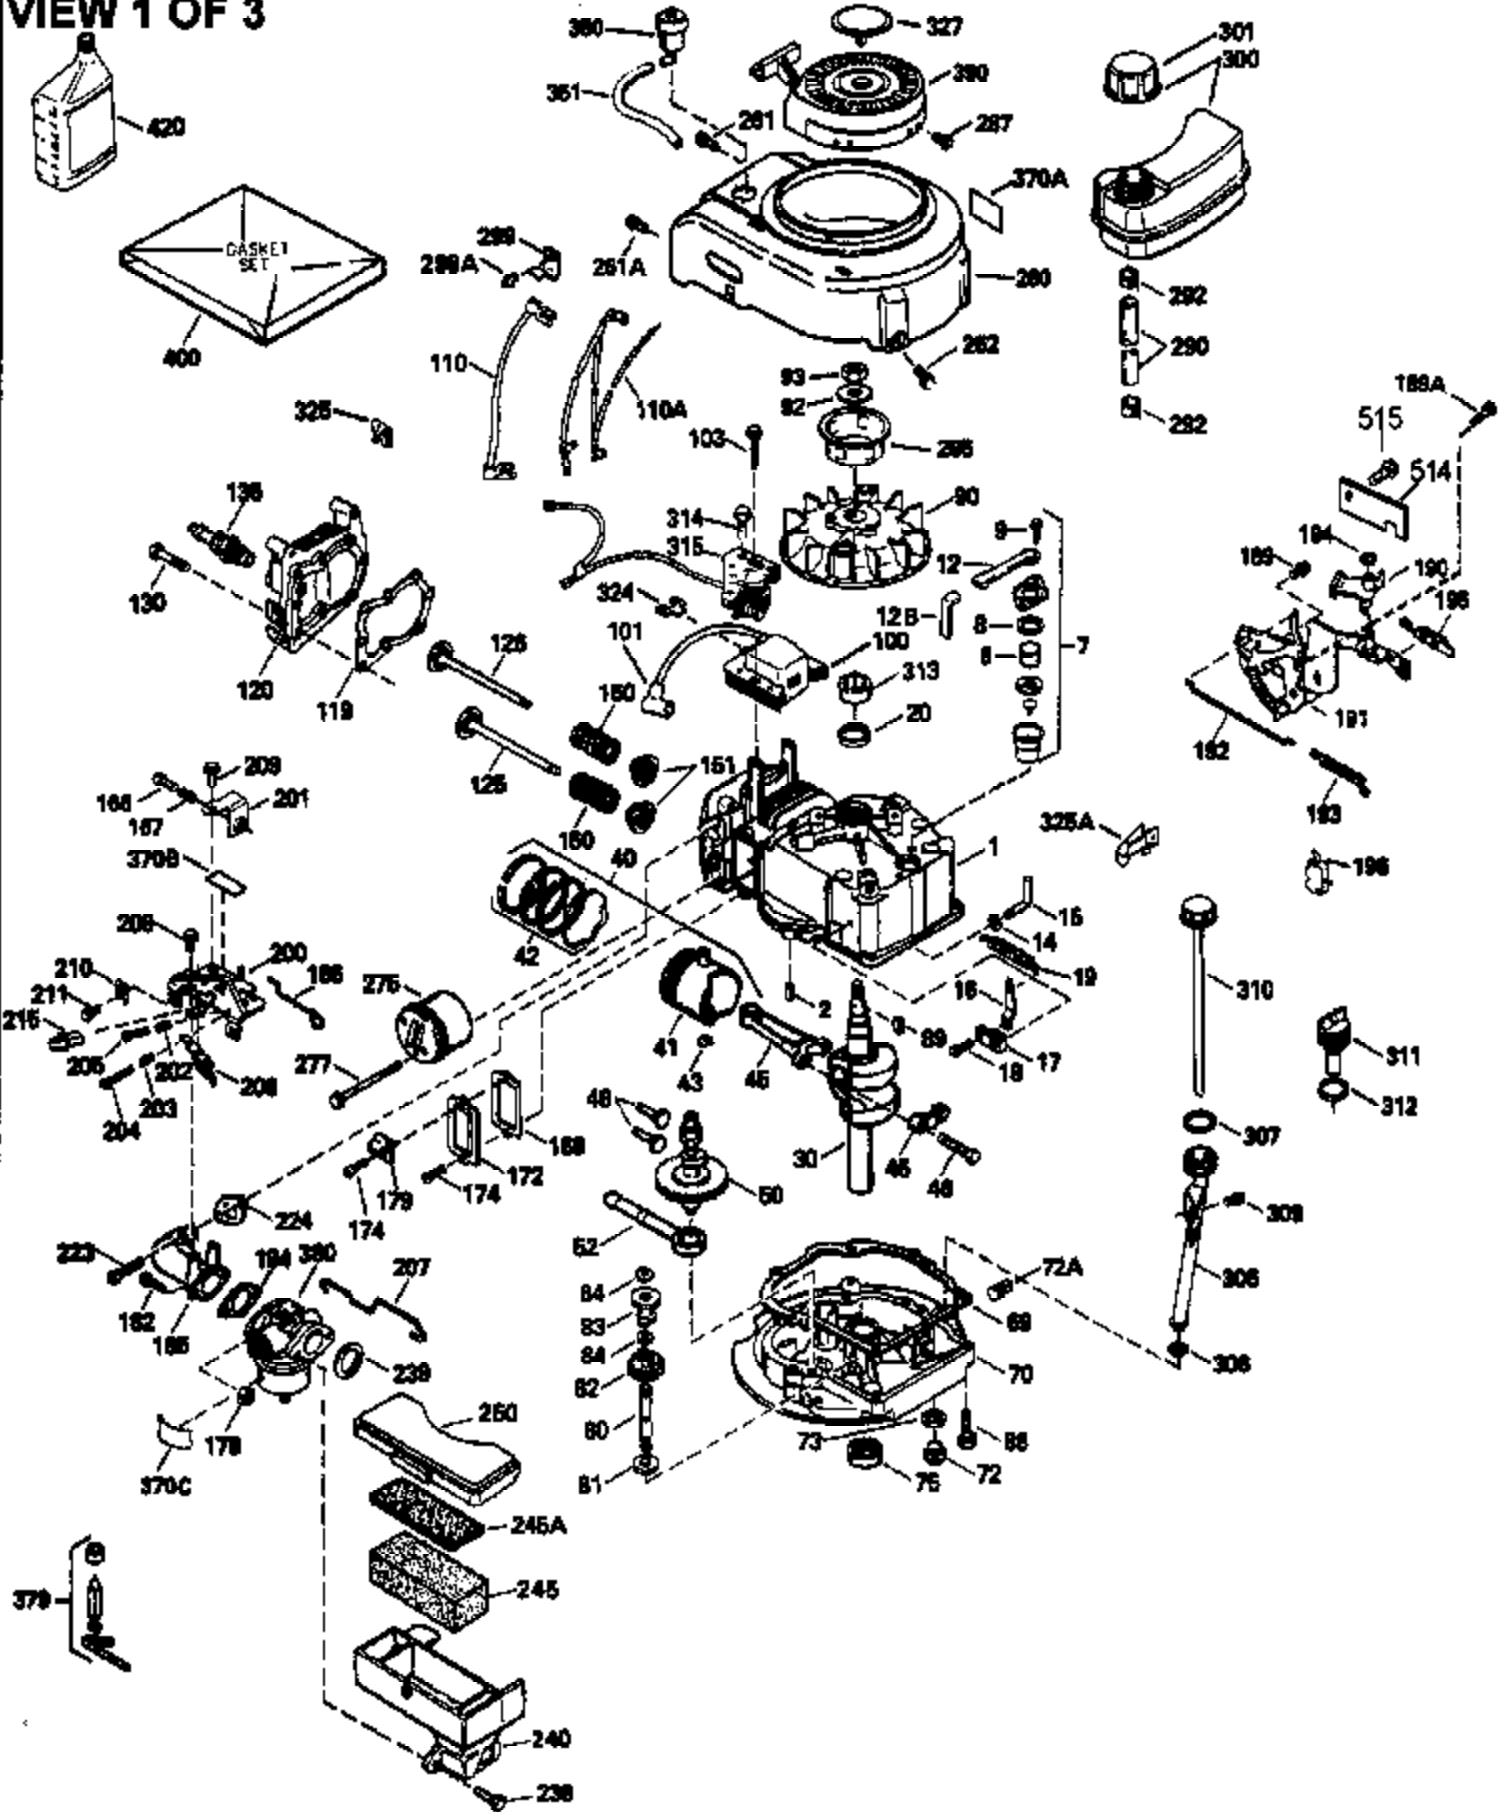

## Engine Parts List #1

Ref #	Part Number	Qty	Description
	RPMHigh		3100 to 3400
	RPMLow		2000 to 2300
1	33968B	1	Cylinder (Incl. 2 & 20)
2	26727	2	Dowel Pin
6	33734	1	Breather Element
7	34214A	1	Breather Ass'y. (Incl. 6, 8 & 9)
8	33735	1	* Breather Gasket
9	30200	2	Screw, 10-24 x 9/16"
12	35496	1	Breather Tube
14	28277	1	Washer
15	30589	1	Governor Rod (Incl. 14)
16	31383A	1	Governor Lever
17	31335	1	Governor Lever Clamp
18	650548	1	Screw, 8-32 x 5/16"
19	31361	1	Extension Spring
20	32600	1	Oil Seal
30	34570A	1	Crankshaft
40	34535	1	Piston, Pin & Ring Set (Std.)
40	34536	1	Piston, Pin & Ring Set (.010" OS)
40	34537	1	Piston, Pin & Ring Set (.020" OS)
41	33562B	1	Piston & Pin Ass'y. (Std.) (Incl. 43)
41	33563B	1	Piston & Pin Ass'y. (.010" OS) (Incl. 43)
41	33564B	1	Piston & Pin Ass'y. (.020" OS) (Incl. 43)
42	33567	1	Ring Set (Std.)
42	33568	1	Ring Set (.010" OS)
42	33569	1	Ring Set (.020" OS)
43	20381	2	Piston Pin Retaining Ring
45	32875	1	Connecting Rod Ass'y. (Incl. 46)
46	32610A	2	Connecting Rod Bolt
48	27241	2	Valve Lifter
50	35992	1	Camshaft (MCR)
52	29914	1	Oil Pump Ass'y.
69	35261	1	* Mounting Flange Gasket
70	34311D	1	Mounting Flange (Incl. 72, 75 & 80)
72	36083	1	Oil Drain Plug
75	27897	1	Oil Seal
80	30574	1	Governor Shaft
81	30590A	1	Washer
82	30591	1	Governor Gear Ass'y. (Incl. 81)
83	30588A	1	Governor Spool
84	29193	2	Retaining Ring
86	650488	6	Screw, 1/4-20 x 1-1/4"
89	611004	1	Flywheel Key
90	611112	1	Flywheel
92	650815	1	Belleville Washer
93	650816	1	Flywheel Nut
100	34443A	1	Solid State Ignition
101	610118	1	Spark Plug Cover
103	650814	2	Screw, Torx T-15, 10-24 x 1"
110	36230	1	Ground Wire
119	33554A	1	* Cylinder Head Gasket
120	34342	1	Cylinder Head
125	29313C	1	Exhaust Valve (Std.) (Incl. 151)
125	29315C	1	Exhaust Valve (1/32" OS) (Incl. 151)
126	29314B	1	Intake Valve (Std.) (Incl. 151)
126	29315C	1	Intake Valve (1/32" OS) (Incl. 151)
130	6021A	8	Screw, 5/16-18 x 1-1/2"
135	35395	1	Resistor Spark Plug (RJ19LM)