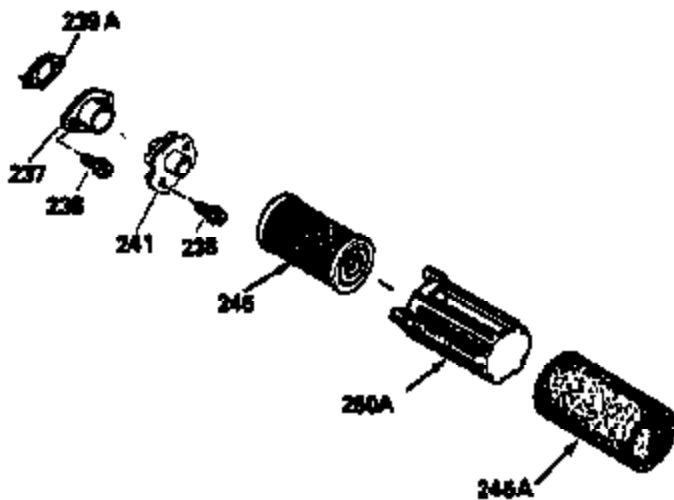

ILLUSTRATION SHOWS TYPICAL PARTS ONLY. ORDER BY PART NUMBER. PARTS NOT LISTED ARE SUPPLIED BY OEM.

VIEW 3 OF 3

Ref #	Part Number	Qty	Description
	RPMHigh		3100 to 3400
	RPMLow		2000 to 2300
19	31361	1	Extension Spring
69	35261	1	* Mounting Flange Gasket
92	650815	1	Belleville Washer
182	6201	2	Screw, 1/4-28 x 7/8"
185	31384A	1	Intake Pipe (Incl. 224)
186	34337	1	Governor Link
223	650451	2	Screw, 1/4-20 x 1"
243	650899	2	Screw, 10-32 x 2-3/32"
245	35500	1	Air Cleaner Filter
245A	35705	1	Air Cleaner Filter
250	35503	1	Air Cleaner Cover
276	35994	1	Locking Plate
277	650957	2	Screw, 1/4-20 x 2-31/32"
370A	34144	1	Primer Decal