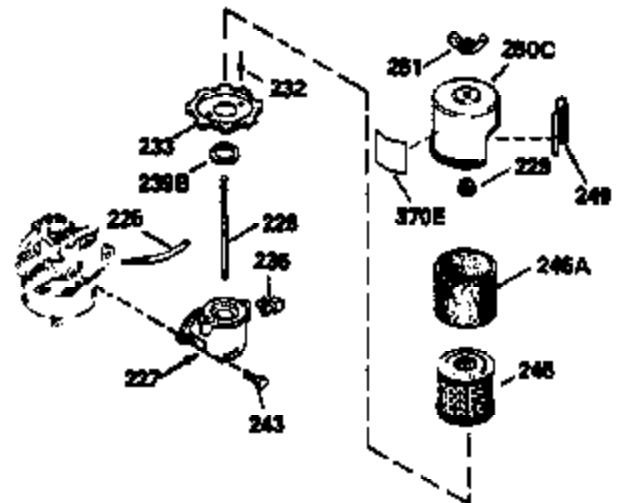

ILLUSTRATION SHOWS TYPICAL PARTS ONLY. ORDER BY PART NUMBER. PARTS NOT LISTED ARE SUPPLIED BY OEM.

VIEW 3 OF 3

Ref #	Part Number	Qty	Description
	RPMHigh		3100 to 3400
	RPMLow		2000 to 2300
19	31361	1	Extension Spring
69	35261	1	* Mounting Flange Gasket
92	650815	1	Belleville Washer
182	6201	2	Screw, 1/4-28 x 7/8"
185	31384A	1	Intake Pipe (Incl. 224)
186	34337	1	Governor Link
223	650451	2	Screw, 1/4-20 x 1"
243	650899	2	Screw, 10-32 x 2-3/32"
245	35500	1	Air Cleaner Filter
245A	35705	1	Air Cleaner Filter
250	35503	1	Air Cleaner Cover
276	35994	1	Locking Plate
277	650957	2	Screw, 1/4-20 x 2-31/32"
370A	34144	1	Primer Decal