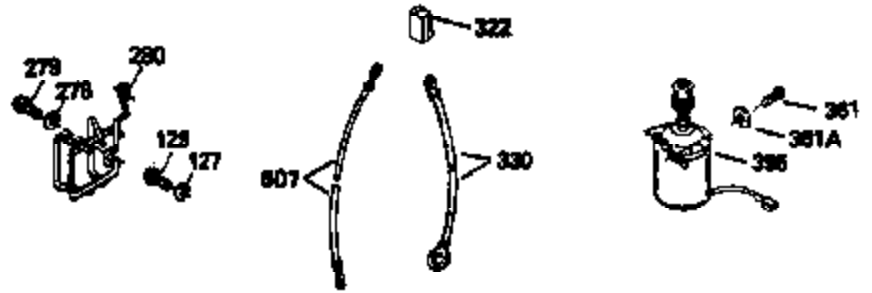

ILLUSTRATION SHOWS TYPICAL PARTS ONLY. ORDER BY PART NUMBER. PARTS NOT LISTED ARE SUPPLIED BY OEM.

VIEW 3 OF 3

Ref #	Part Number	Qty	Description
	RPMHigh		3100 to 3400
	RPMLow		2000 to 2300
19	31361	1	Extension Spring
69	35261	1	* Mounting Flange Gasket
92	650815	1	Belleville Washer
182	6201	2	Screw, 1/4-28 x 7/8"
185	31384A	1	Intake Pipe (Incl. 224)
186	34337	1	Governor Link
223	650451	2	Screw, 1/4-20 x 1"
243	650899	2	Screw, 10-32 x 2-3/32"
245	35500	1	Air Cleaner Filter
245A	35705	1	Air Cleaner Filter
250	35503	1	Air Cleaner Cover
276	35994	1	Locking Plate
277	650957	2	Screw, 1/4-20 x 2-31/32"
370A	34144	1	Primer Decal