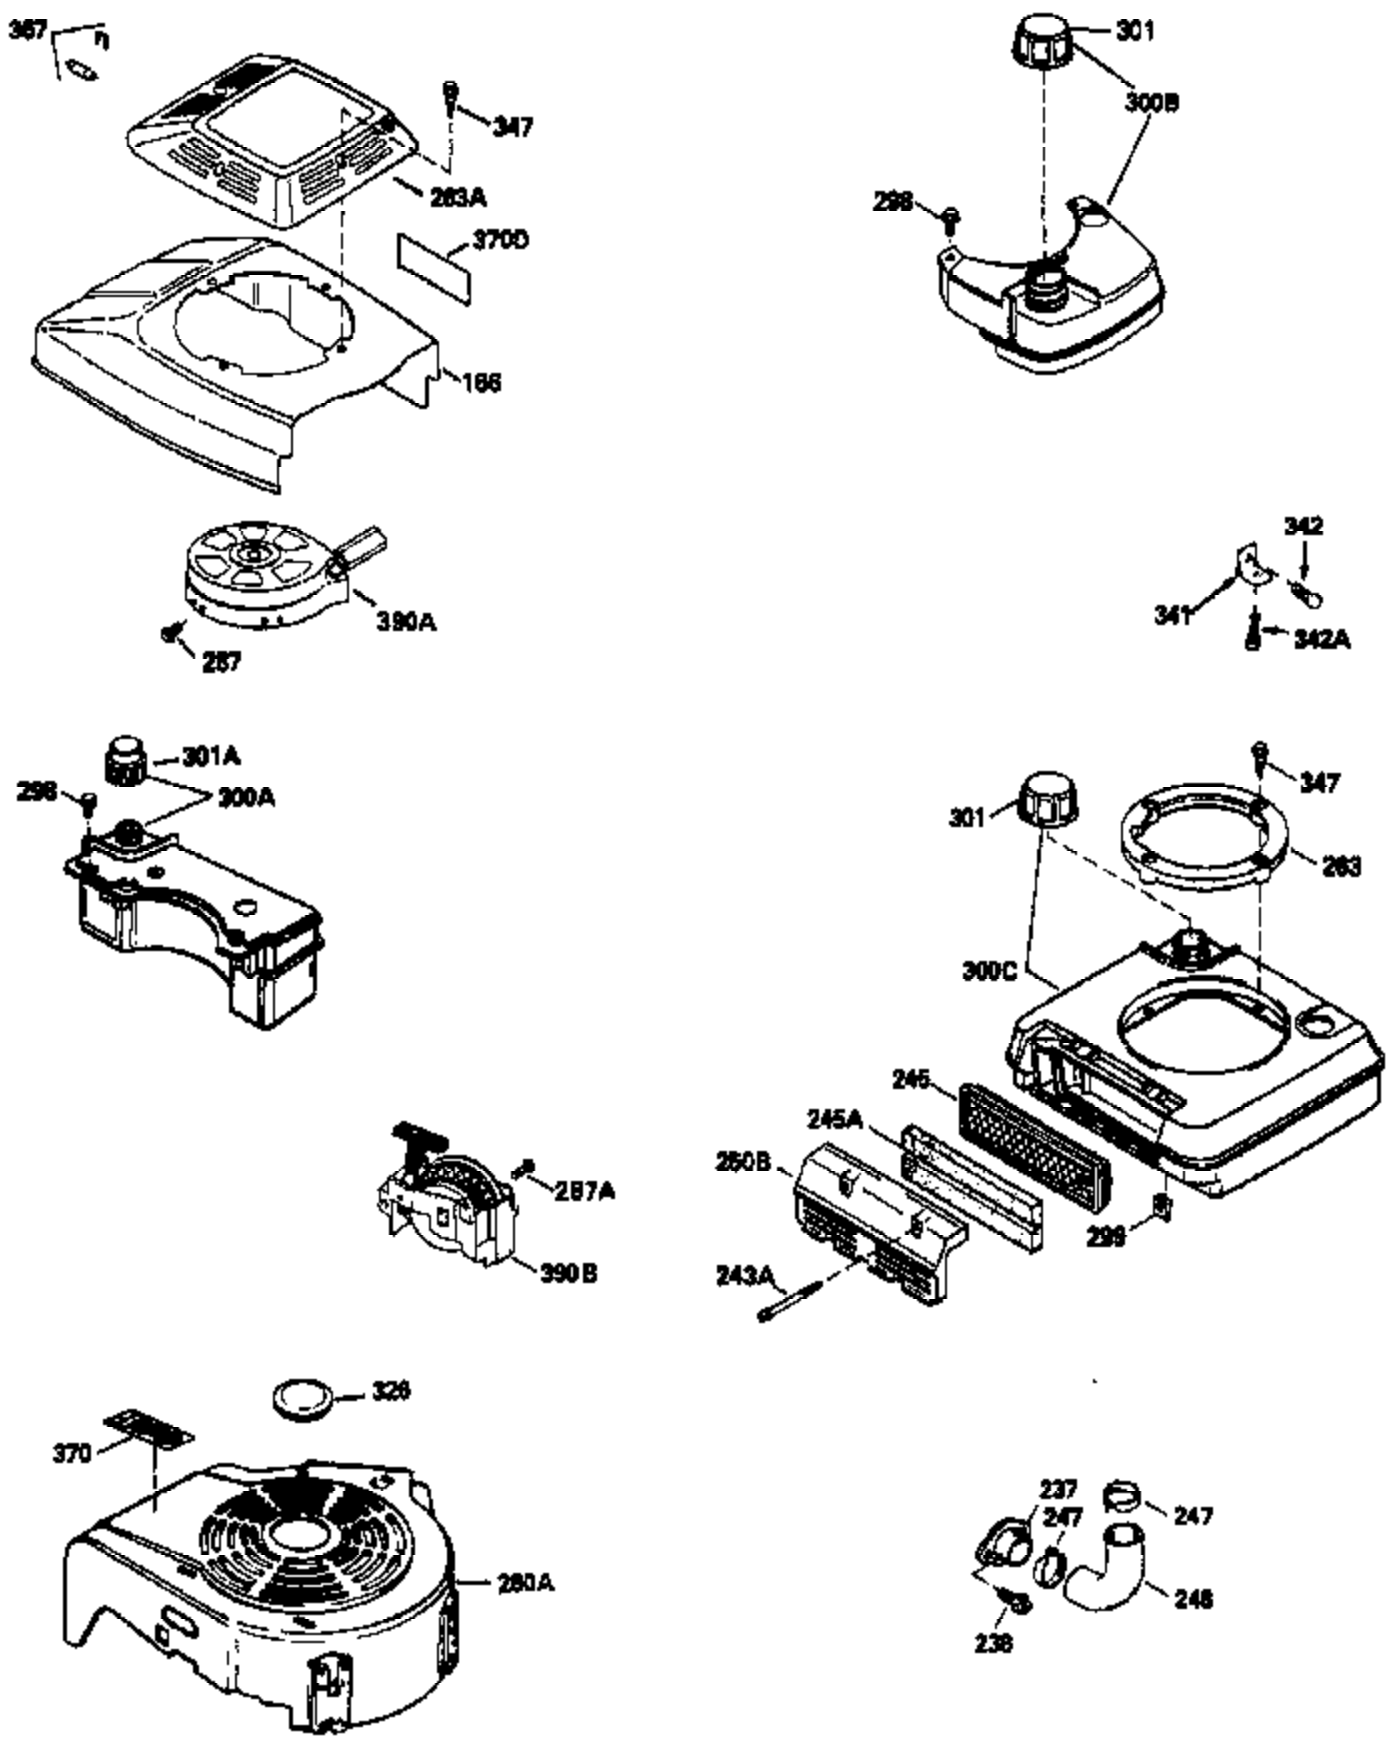

ILLUSTRATION SHOWS TYPICAL PARTS ONLY. ORDER BY PART NUMBER. PARTS NOT LISTED ARE SUPPLIED BY OEM.
VIEW 2 OF 3

Ref #	Part Number	Qty	Description
	RPMHigh		3100 to 3400
	RPMLow		2000 to 2300
92	650815	1	Belleville Washer
245	35500	1	Air Cleaner Filter
245A	35705	1	Air Cleaner Filter
247	35505	2	Air Cleaner Tube Clamp
248	35504	1	Air Cleaner Tube
263	35502	1	Trim Ring
287	650884	2	Screw, 8-32 x 1/2"
299	650900	2	"U" Type Nut, 10-32
301	35355	1	Fuel Cap
347	650898	4	Screw, 10-32 x 27/32"
370A	34144	1	Primer Decal
370	34346	1	Instruction Decal
390	590688	1	Rewind Starter