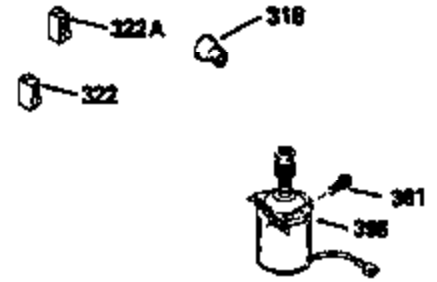

VIEW 3 OF 3

Ref #	Part Number	Qty	Description
19	31361		Spring, Extension
69	35261		* Gasket, Mounting flange
118	730194		Rope Guide Kit (Use as required)
182	6201		Screw, 1/4-28 x 7/8"
185	31384A		Pipe, Intake (Incl. 224)
186	34337		Link, Governor spring
206	610973		Terminal (Use as required)
209	30200		Screw, 10-24 x 9/16"
223	650451		Screw, 1/4-20 x 1"
238	650709		Screw, 10-32 x 7/16"
239A	35815		Gasket, Air cleaner
243A	650899		Screw, 10-32 x 2-3/32"
245F	35500		Filter, Air cleaner
246E	35435		Filter, Pre-air (Use as required)
247C	35505		Clamp, Air cleaner tube
250E	35503		Cover, Air cleaner
260B	35497		Housing, Blower
274	26754A		* Gasket, Exhaust (Use as required)
275A	34613		Muffler
276	33753		Plate, Locking
277	650795		Screw, 1/4-20 x 2-1/4" (Use as required)
277	650774		Screw, 1/4-20 x 2-3/8" (Use as required)
277	792005		Screw, 1/4-20 x 2-1/2" (Use as required)
277A	30063		Screw, Torx T-30, 1/4-20 x 1/2" (Use as req.)
287B	650884		Screw, 8-32 x 1/2"
300C	35501A		Shroud & Tank Ass'y. (Incl. 299 & 301 A)
354	35025		Staple (Not used on all models)
370J	34870		Decal, Instruction (Optional)
370H	34387		Decal, Instruction (Optional)
390B	590621		Rewind Starter (Refer to Division 5, Section C, page 34 or Fiche 8A, Grid G-5 for breakdown)
410	730574		Debris Screen Kit(Incl.370H,411-413)(Opt.)
411	35596		Screen, Debris (Optional)
412	35597		Bracket, Debris screen (Optional)
413	650910		Screw, 8-32 x 1/4 (Optional)
415	730162		Muffler Adapter Kit(Incl.274,277)(Use as req)
425	730571		Starter Muff Kit (Incl.370J,426,427)(Opt.)
426	32203		Starter Air Cleaner (Optional)
427	32204		Starter Air Cleaner Bracket (Optional)
436	611006		Stator Plate Ass'y.(Incl.377,378,437, 442-448)
437	30551		Spring, Breaker box cover
438	610947		Cover, Dust
439	610955		Gasket, Stator cover
440	30992		Cam, Breaker
442	610385		Washer
443	610408		Nut, 8-32
444	29181		Breaker Fastening Screw & Washer
445	610593		Condenser Fastening Screw
446	33356		Terminal, Ground