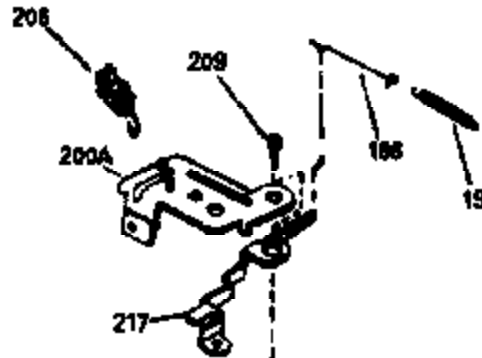

VIEW 3 OF 3

Ref #	Part Number	Qty	Description
19	31361		Spring, Extension
69	35261		* Gasket, Mounting flange
118	730194		Rope Guide Kit (Use as required)
182	6201		Screw, 1/4-28 x 7/8"
185	31384A		Pipe, Intake (Incl. 224)
186	34337		Link, Governor spring
206	610973		Terminal (Use as required)
209	30200		Screw, 10-24 x 9/16"
223	650451		Screw, 1/4-20 x 1"
238	650709		Screw, 10-32 x 7/16"
239A	35815		Gasket, Air cleaner
243A	650899		Screw, 10-32 x 2-3/32"
245F	35500		Filter, Air cleaner
246E	35435		Filter, Pre-air (Use as required)
247C	35505		Clamp, Air cleaner tube
250E	35503		Cover, Air cleaner
260B	35497		Housing, Blower
274	26754A		* Gasket, Exhaust (Use as required)
275A	34613		Muffler
276	33753		Plate, Locking
277	650795		Screw, 1/4-20 x 2-1/4" (Use as required)
277	650774		Screw, 1/4-20 x 2-3/8" (Use as required)
277	792005		Screw, 1/4-20 x 2-1/2" (Use as required)
277A	30063		Screw, Torx T-30, 1/4-20 x 1/2" (Use as req.)
287B	650884		Screw, 8-32 x 1/2"
300C	35501A		Shroud & Tank Ass'y. (Incl. 299 & 301 A)
354	35025		Staple (Not used on all models)
370J	34870		Decal, Instruction (Optional)
370H	34387		Decal, Instruction (Optional)
390B	590621		Rewind Starter (Refer to Division 5, Section C, page 34 or Fiche 8A, Grid G-5 for breakdown)
410	730574		Debris Screen Kit(Incl.370H,411-413)(Opt.)
411	35596		Screen, Debris (Optional)
412	35597		Bracket, Debris screen (Optional)
413	650910		Screw, 8-32 x 1/4 (Optional)
415	730162		Muffler Adapter Kit(Incl.274,277)(Use as req)
425	730571		Starter Muff Kit (Incl.370J,426,427)(Opt.)
426	32203		Starter Air Cleaner (Optional)
427	32204		Starter Air Cleaner Bracket (Optional)
436	611006		Stator Plate Ass'y.(Incl.377,378,437, 442-448)
437	30551		Spring, Breaker box cover
438	610947		Cover, Dust
439	610955		Gasket, Stator cover
440	30992		Cam, Breaker
442	610385		Washer
443	610408		Nut, 8-32
444	29181		Breaker Fastening Screw & Washer
445	610593		Condenser Fastening Screw
446	33356		Terminal, Ground