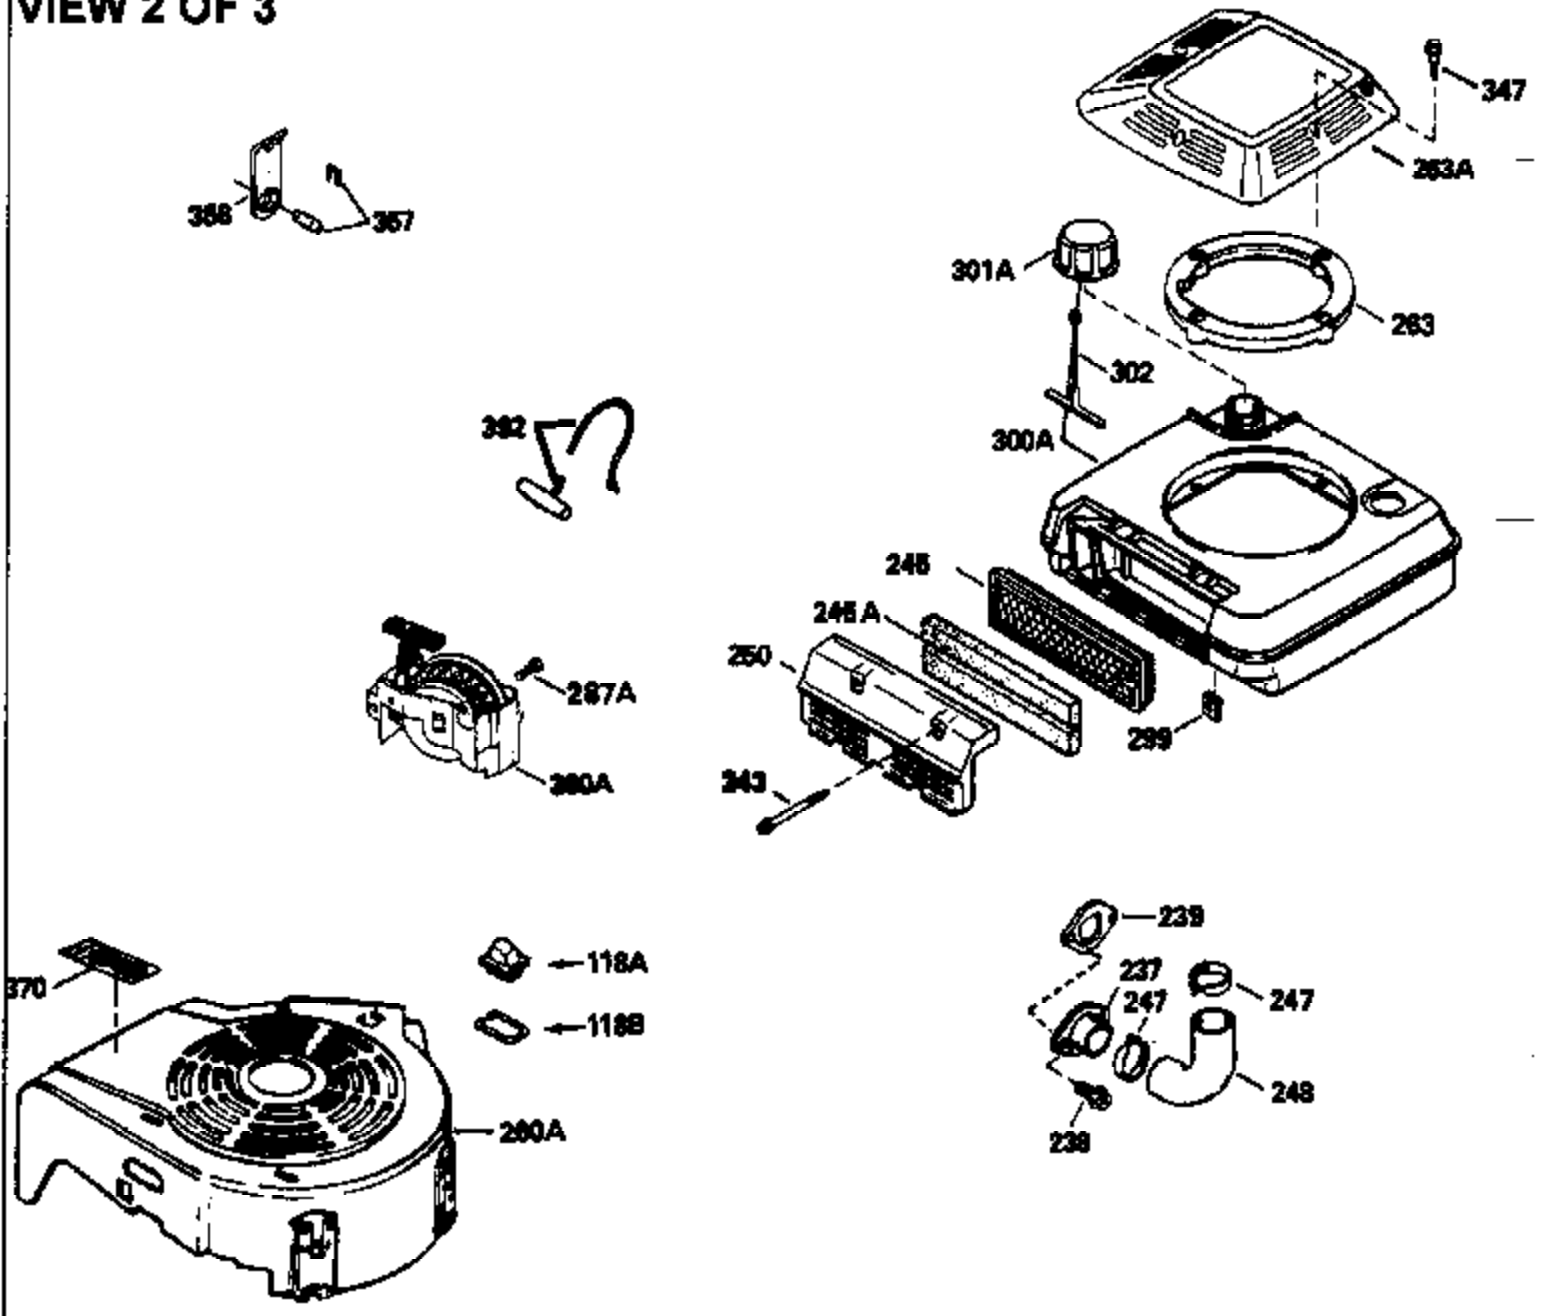

VIEW 2 OF 3

Ref #	Part Number	Qty	Description
118	730194		Rope Guide Kit (Use as required)
237	32971		Adapter, Air cleaner
238	650709		Screw, 10-32 x 7/16"
239A	35815		Gasket, Air cleaner
245F	35500		Filter, Air cleaner
246E	35435		Filter, Pre-air (Use as required)
247C	35505		Clamp, Air cleaner tube
248	35504		Tube, Air cleaner
250E	35503		Cover, Air cleaner
260B	35497		Housing, Blower
263	35502		Ring, Shroud
287B	650884		Screw, 8-32 x 1/2"
287A	650735		Screw, 10-24 x 3/8" (Use as required)
287A			Pop Rivet (3/16" Dia.) (Purchase locally)
299	650900		Clip, "U" type nut, 10-32
300C	35501A		Shroud & Tank Ass'y. (Incl. 299 & 301 A)
301A	35355		Fuel Cap (Use as required)
347	650898		Screw, 10-32 x 27/32"
354	35025		Staple (Not used on all models)
357	34985		Rope Stop & Staple Assy. (Incl. 354)
370J	34870		Decal, Instruction (Optional)
370H	34387		Decal, Instruction (Optional)
390B	590621		Rewind Starter (Refer to Division 5, Section C, page 34 or Fiche 8A, Grid G-5 for breakdown)
425	730571		Starter Muff Kit (Incl.370J,426,427)(Opt.)
426	32203		Starter Air Cleaner (Optional)
427	32204		Starter Air Cleaner Bracket (Optional)
436	611006		Stator Plate Ass'y.(Incl.377,378,437, 442-448)
437	30551		Spring, Breaker box cover
438	610947		Cover, Dust
439	610955		Gasket, Stator cover
440	30992		Cam, Breaker
442	610385		Washer
443	610408		Nut, 8-32
444	29181		Breaker Fastening Screw & Washer
445	610593		Condenser Fastening Screw
446	33356		Terminal, Ground