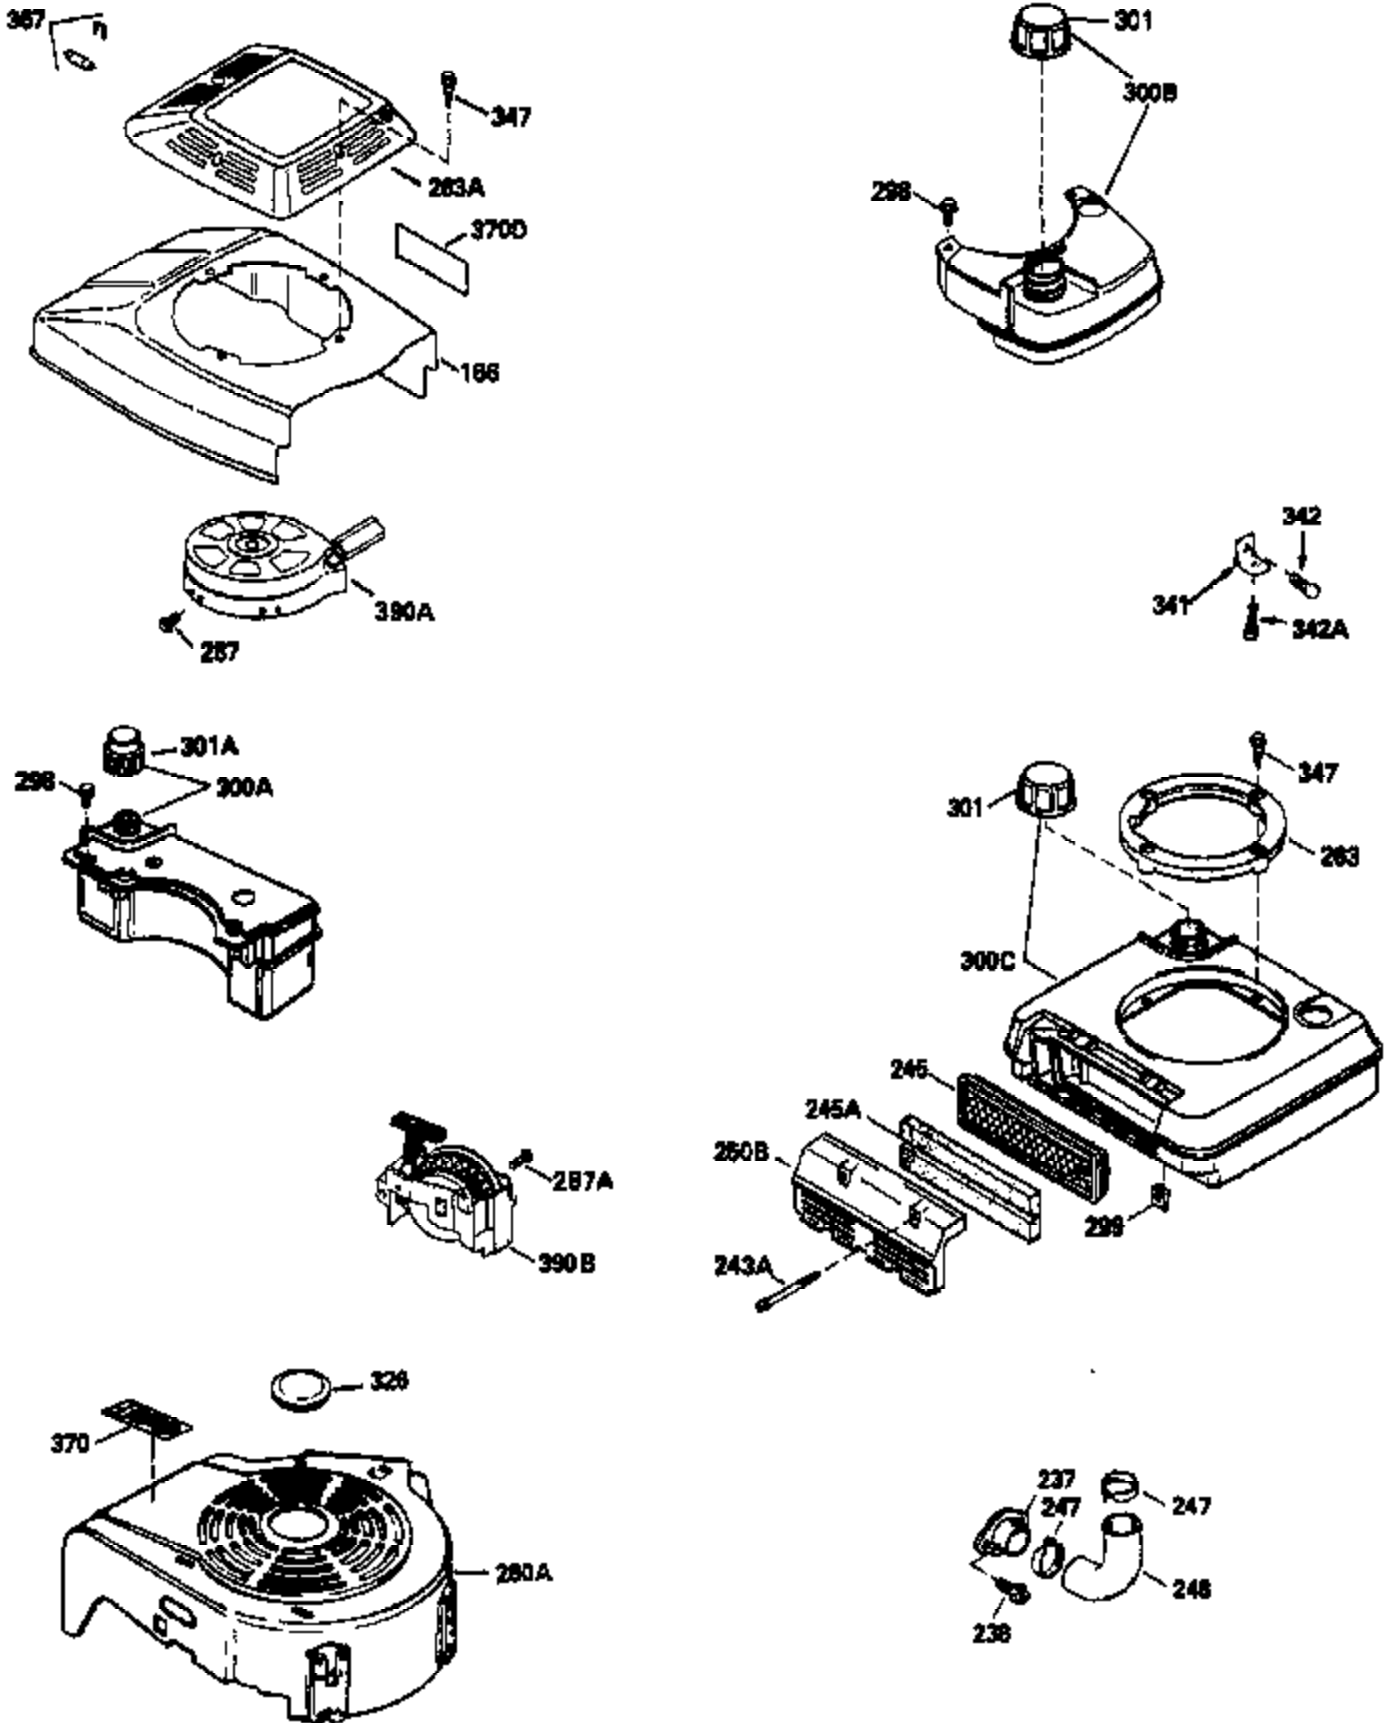

ILLUSTRATION SHOWS TYPICAL PARTS ONLY. ORDER BY PART NUMBER. PARTS NOT LISTED ARE SUPPLIED BY OEM.

VIEW 2 OF 3

Ref #	Part Number	Qty	Description
	RPMHigh		3000 to 3300
	RPMLow		2000 to 2300
92	650815	1	Belleville Washer
191	35040B	1	S.E. Brake Bracket (Incl. 195)
245	35500	1	Air Cleaner Filter
247	35505	2	Air Cleaner Tube Clamp
248	35504	1	Air Cleaner Tube
263	35502	1	Trim Ring
287	650884	2	Screw, 8-32 x 1/2"
299	650900	2	"U" Type Nut, 10-32
301	35355	1	Fuel Cap
347	650898	4	Screw, 10-32 x 27/32"
370	34346	1	Instruction Decal
370A	34144	1	Primer Decal
390	590686	1	Rewind Starter