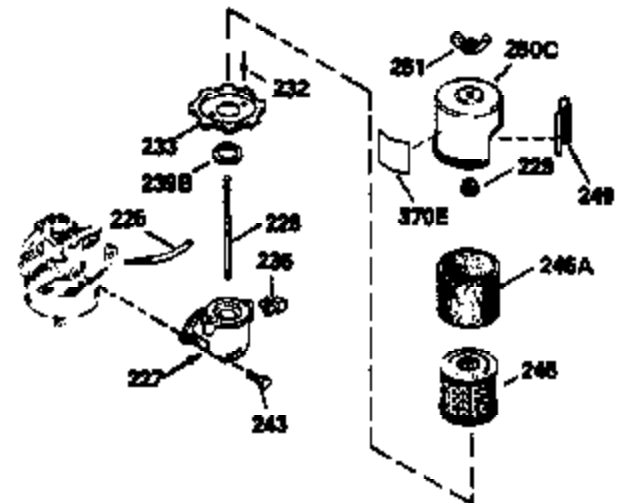

ILLUSTRATION SHOWS TYPICAL PARTS ONLY. ORDER BY PART NUMBER. PARTS NOT LISTED ARE SUPPLIED BY OEM.

VIEW 3 OF 3

Ref #	Part Number	Qty	Description
	RPMHigh		3000 to 3300
	RPMLow		2000 to 2300
19	31361	1	Extension Spring
69	35261	1	* Mounting Flange Gasket
92	650815	1	Belleville Washer
182	6201	2	Screw, 1/4-28 x 7/8"
185	31384A	1	Intake Pipe (Incl. 224)
186	34337	1	Governor Link
191	35040B	1	S.E. Brake Bracket (Incl. 195)
223	650451	2	Screw, 1/4-20 x 1"
243	650899	2	Screw, 10-32 x 2-3/32"
245	35500	1	Air Cleaner Filter
250	35503	1	Air Cleaner Cover
277	650795	2	Screw, 1/4-20 x 2-1/4"
370A	34144	1	Primer Decal