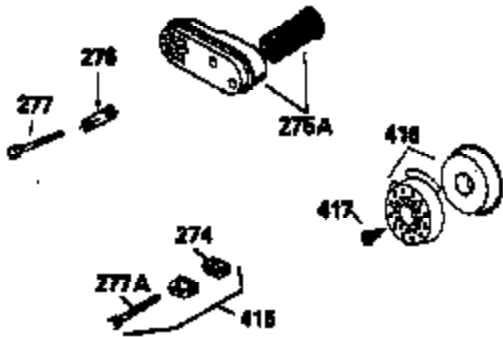

ILLUSTRATION SHOWS TYPICAL PARTS ONLY. ORDER BY PART NUMBER. PARTS NOT LISTED ARE SUPPLIED BY OEM.

VIEW 2 OF 3

Ref #	Part Number	Qty	Description
	RPMHigh		3000 to 3300
	RPMLow		2000 to 2300
92	650815	1	Belleville Washer
191	35040B	1	S.E. Brake Bracket (Incl. 195)
245	35500	1	Air Cleaner Filter
247	35505	2	Air Cleaner Tube Clamp
248	35504	1	Air Cleaner Tube
263	35502	1	Trim Ring
287	650884	2	Screw, 8-32 x 1/2"
299	650900	2	"U" Type Nut, 10-32
301	35355	1	Fuel Cap
347	650898	4	Screw, 10-32 x 27/32"
370	34346	1	Instruction Decal
370A	34144	1	Primer Decal
390	590686	1	Rewind Starter

ILLUSTRATION SHOWS TYPICAL PARTS ONLY. ORDER BY PART NUMBER. PARTS NOT LISTED ARE SUPPLIED BY OEM.

VIEW 3 OF 3

Ref #	Part Number	Qty	Description
	RPMHigh		3000 to 3300
	RPMLow		2000 to 2300
19	31361	1	Extension Spring
69	35261	1	* Mounting Flange Gasket
92	650815	1	Belleville Washer
182	6201	2	Screw, 1/4-28 x 7/8"
185	31384A	1	Intake Pipe (Incl. 224)
186	34337	1	Governor Link
191	35040B	1	S.E. Brake Bracket (Incl. 195)
223	650451	2	Screw, 1/4-20 x 1"
243	650899	2	Screw, 10-32 x 2-3/32"
245	35500	1	Air Cleaner Filter
250	35503	1	Air Cleaner Cover
277	650795	2	Screw, 1/4-20 x 2-1/4"
370A	34144	1	Primer Decal