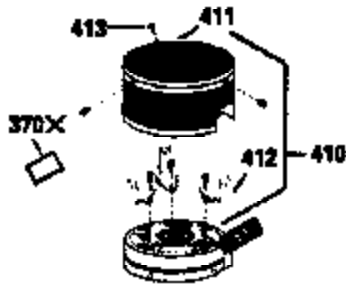

ILLUSTRATION SHOWS TYPICAL PARTS ONLY. ORDER BY PART NUMBER. PARTS NOT LISTED ARE SUPPLIED BY OEM.

VIEW 3 OF 3

Ref #	Part Number	Qty	Description
	RPMHigh		3000 to 3300
	RPMLow		2000 to 2300
19	31361	1	Extension Spring
69	35261	1	* Mounting Flange Gasket
92	650815	1	Belleville Washer
182	6201	2	Screw, 1/4-28 x 7/8"
185	31384A	1	Intake Pipe (Incl. 224)
186	34337	1	Governor Link
191	35040B	1	S.E. Brake Bracket (Incl. 195)
223	650451	2	Screw, 1/4-20 x 1"
243	650899	2	Screw, 10-32 x 2-3/32"
245	35500	1	Air Cleaner Filter
250	35503	1	Air Cleaner Cover
277	650795	2	Screw, 1/4-20 x 2-1/4"
370A	34144	1	Primer Decal