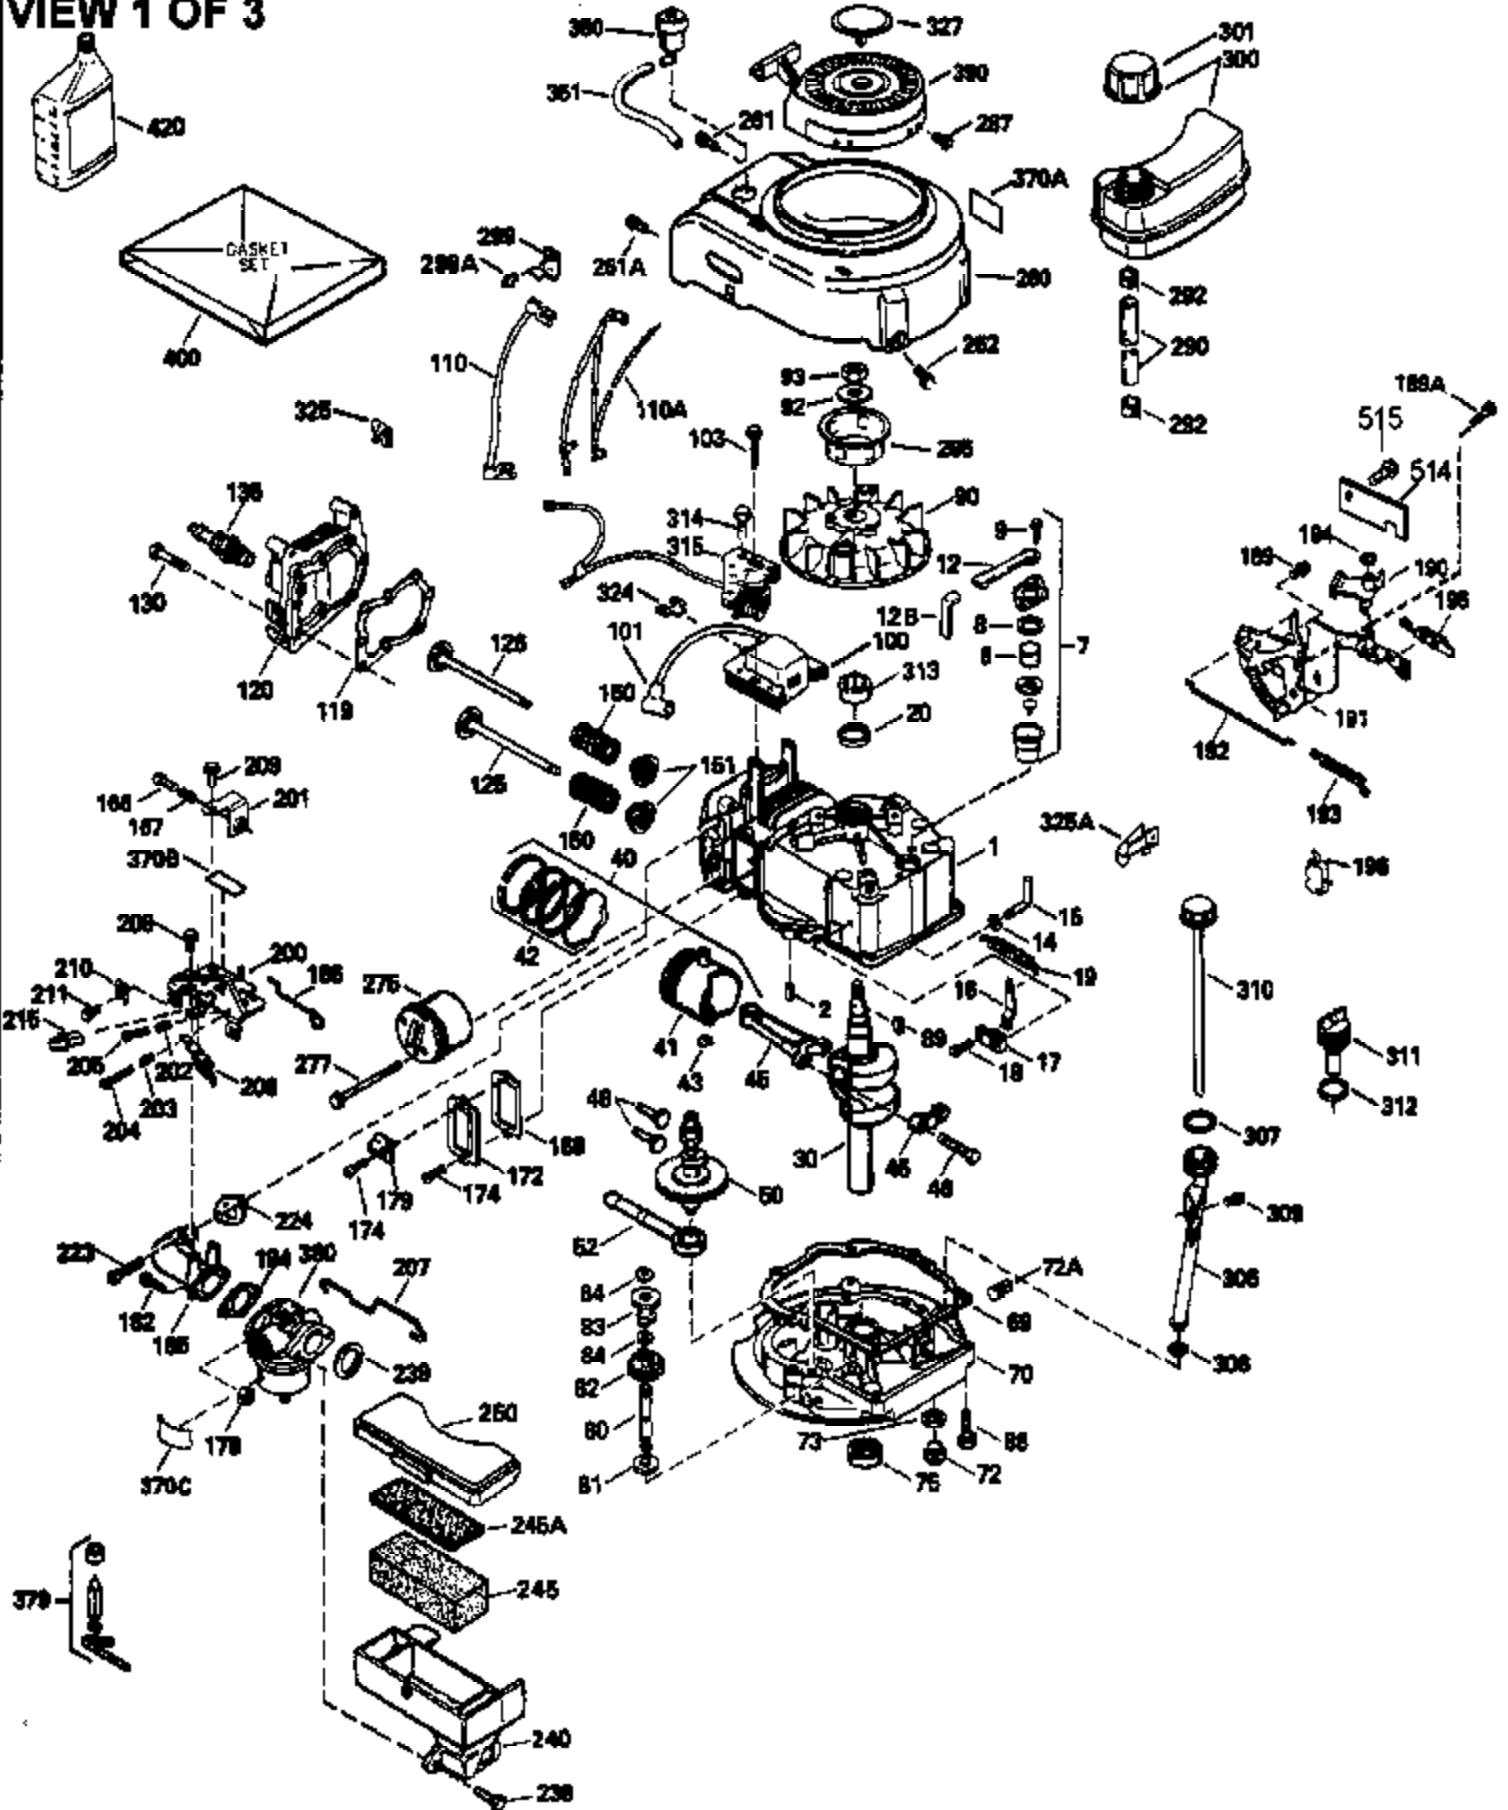

ILLUSTRATION SHOWS TYPICAL PARTS ONLY. ORDER BY PART NUMBER. PARTS NOT LISTED ARE SUPPLIED BY OEM.

VIEW 1 OF 3

Ref #	Part Number	Qty	Description
	RPMHigh		3000 to 3300
	RPMLow		2000 to 2300
1	33968B	1	Cylinder (Incl. 2 & 20)
2	26727	2	Dowel Pin
6	33734	1	Breather Element
7	34214A	1	Breather Ass'y. (Incl. 6, 8 & 9)
8	33735	1	* Breather Gasket
9	30200	2	Screw, 10-24 x 9/16"
12	35496	1	Breather Tube
14	28277	1	Washer
15	30589	1	Governor Rod (Incl. 14)
16	31383A	1	Governor Lever
17	31335	1	Governor Lever Clamp
18	650548	1	Screw, 8-32 x 5/16"
19	31361	1	Extension Spring
20	32600	1	Oil Seal
30	34570A	1	Crankshaft
40	34535	1	Piston, Pin & Ring Set (Std.)
40	34536	1	Piston, Pin & Ring Set (.010" OS)
40	34537	1	Piston, Pin & Ring Set (.020" OS)
41	33562B	1	Piston & Pin Ass'y. (Std.) (Incl. 43)
41	33563B	1	Piston & Pin Ass'y. (.010" OS) (Incl. 43)
41	33564B	1	Piston & Pin Ass'y. (.020" OS) (Incl. 43)
42	33567	1	Ring Set (Std.)
42	33568	1	Ring Set (.010" OS)
42	33569	1	Ring Set (.020" OS)
43	20381	2	Piston Pin Retaining Ring
45	32875	1	Connecting Rod Ass'y. (Incl. 46)
46	32610A	2	Connecting Rod Bolt
48	27241	2	Valve Lifter
50	35992	1	Camshaft (MCR)
52	29914	1	Oil Pump Ass'y.
69	35261	1	* Mounting Flange Gasket
70	34311D	1	Mounting Flange (Incl. 72, 75 & 80)
72	36083	1	Oil Drain Plug
75	27897	1	Oil Seal
80	30574	1	Governor Shaft
81	30590A	1	Washer
82	30591	1	Governor Gear Ass'y. (Incl. 81)
83	30588A	1	Governor Spool
84	29193	2	Retaining Ring
86	650488	6	Screw, 1/4-20 x 1-1/4"
89	611004	1	Flywheel Key
90	611112	1	Flywheel
92	650815	1	Belleville Washer
93	650816	1	Flywheel Nut
100	34443A	1	Solid State Ignition
101	610118	1	Spark Plug Cover
103	650814	2	Screw, Torx T-15, 10-24 x 1"
110	34961	1	Ground Wire
119	33554A	1	* Cylinder Head Gasket
120	34342	1	Cylinder Head
125	29313C	1	Exhaust Valve (Std.) (Incl. 151)
125	29315C	1	Exhaust Valve (1/32" OS) (Incl. 151)
126	29314B	1	Intake Valve (Std.) (Incl. 151)
126	29315C	1	Intake Valve (1/32" OS) (Incl. 151)
130	6021A	8	Screw, 5/16-18 x 1-1/2"
135	35395	1	Resistor Spark Plug (RJ19LM)