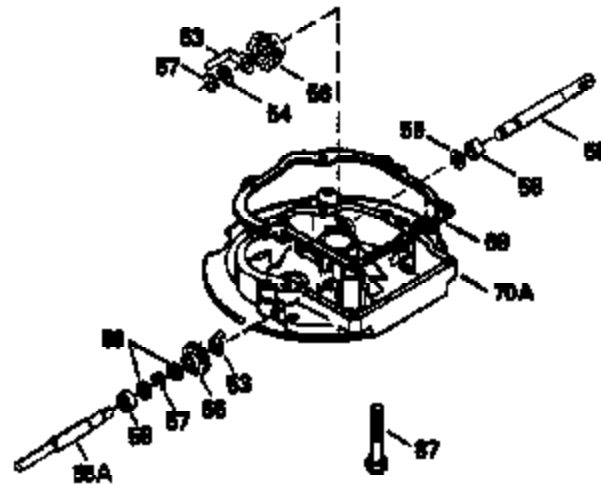

ILLUSTRATION SHOWS TYPICAL PARTS ONLY. ORDER BY PART NUMBER. PARTS NOT LISTED ARE SUPPLIED BY OEM.

VIEW 2 OF 3

Ref #	Part Number	Qty	Description
	RPMHigh		3000 to 3300
	RPMLow		2000 to 2300
92	650815	1	Belleville Washer
191	35040B	1	S.E. Brake Bracket (Incl. 195)
245	35500	1	Air Cleaner Filter
247	35505	2	Air Cleaner Tube Clamp
248	35504	1	Air Cleaner Tube
263	35502	1	Trim Ring
287	650884	2	Screw, 8-32 x 1/2"
299	650900	2	"U" Type Nut, 10-32
301	35355	1	Fuel Cap
347	650898	4	Screw, 10-32 x 27/32"
370	34346	1	Instruction Decal
370A	34144	1	Primer Decal
390	590686	1	Rewind Starter

ILLUSTRATION SHOWS TYPICAL PARTS ONLY. ORDER BY PART NUMBER. PARTS NOT LISTED ARE SUPPLIED BY OEM.

VIEW 3 OF 3

Ref #	Part Number	Qty	Description
	RPMHigh		3000 to 3300
	RPMLow		2000 to 2300
19	31361	1	Extension Spring
69	35261	1	* Mounting Flange Gasket
92	650815	1	Belleville Washer
182	6201	2	Screw, 1/4-28 x 7/8"
185	31384A	1	Intake Pipe (Incl. 224)
186	34337	1	Governor Link
191	35040B	1	S.E. Brake Bracket (Incl. 195)
223	650451	2	Screw, 1/4-20 x 1"
243	650899	2	Screw, 10-32 x 2-3/32"
245	35500	1	Air Cleaner Filter
250	35503	1	Air Cleaner Cover
277	650795	2	Screw, 1/4-20 x 2-1/4"
370A	34144	1	Primer Decal