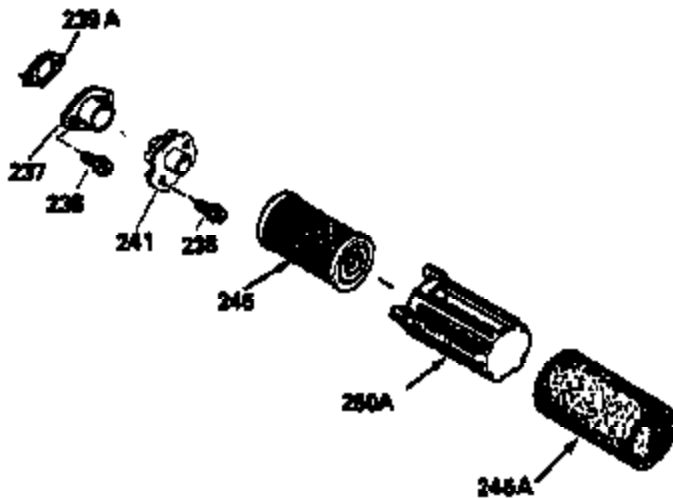

ILLUSTRATION SHOWS TYPICAL PARTS ONLY. ORDER BY PART NUMBER. PARTS NOT LISTED ARE SUPPLIED BY OEM.

VIEW 2 OF 3

Ref #	Part Number	Qty	Description
	RPMHigh		3000 to 3300
	RPMLow		2000 to 2300
92	650815	1	Belleville Washer
191	35040B	1	S.E. Brake Bracket (Incl. 195)
245	35500	1	Air Cleaner Filter
247	35505	2	Air Cleaner Tube Clamp
248	35504	1	Air Cleaner Tube
263	35502	1	Trim Ring
287	650884	2	Screw, 8-32 x 1/2"
299	650900	2	"U" Type Nut, 10-32
301	35355	1	Fuel Cap
347	650898	4	Screw, 10-32 x 27/32"
370	34346	1	Instruction Decal
370A	34144	1	Primer Decal
390	590686	1	Rewind Starter

ILLUSTRATION SHOWS TYPICAL PARTS ONLY. ORDER BY PART NUMBER. PARTS NOT LISTED ARE SUPPLIED BY OEM.

VIEW 3 OF 3

Ref #	Part Number	Qty	Description
	RPMHigh		3000 to 3300
	RPMLow		2000 to 2300
19	31361	1	Extension Spring
69	35261	1	* Mounting Flange Gasket
92	650815	1	Belleville Washer
182	6201	2	Screw, 1/4-28 x 7/8"
185	31384A	1	Intake Pipe (Incl. 224)
186	34337	1	Governor Link
191	35040B	1	S.E. Brake Bracket (Incl. 195)
223	650451	2	Screw, 1/4-20 x 1"
243	650899	2	Screw, 10-32 x 2-3/32"
245	35500	1	Air Cleaner Filter
250	35503	1	Air Cleaner Cover
277	650795	2	Screw, 1/4-20 x 2-1/4"
370A	34144	1	Primer Decal