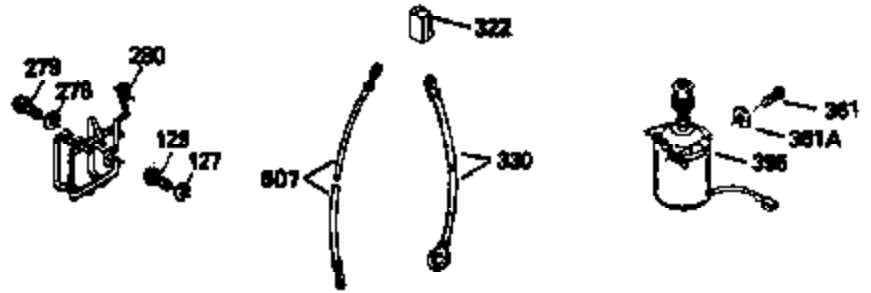

ILLUSTRATION SHOWS TYPICAL PARTS ONLY. ORDER BY PART NUMBER. PARTS NOT LISTED ARE SUPPLIED BY OEM.

VIEW 3 OF 3

Ref #	Part Number	Qty	Description
	RPMHigh		3000 to 3300
	RPMLow		2000 to 2300
19	31361	1	Extension Spring
69	35261	1	* Mounting Flange Gasket
92	650815	1	Belleville Washer
182	6201	2	Screw, 1/4-28 x 7/8"
185	31384A	1	Intake Pipe (Incl. 224)
186	34337	1	Governor Link
191	35040B	1	S.E. Brake Bracket (Incl. 195)
223	650451	2	Screw, 1/4-20 x 1"
243	650899	2	Screw, 10-32 x 2-3/32"
245	35500	1	Air Cleaner Filter
250	35503	1	Air Cleaner Cover
277	650795	2	Screw, 1/4-20 x 2-1/4"
370A	34144	1	Primer Decal