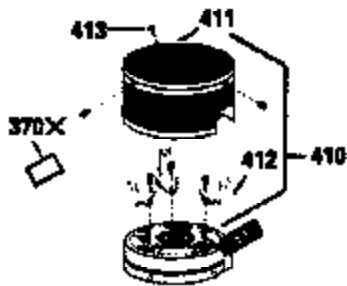

ILLUSTRATION SHOWS TYPICAL PARTS ONLY. ORDER BY PART NUMBER. PARTS NOT LISTED ARE SUPPLIED BY OEM.

VIEW 3 OF 3

Ref #	Part Number	Qty	Description
	RPMHigh		3000 to 3300
	RPMLow		2000 to 2300
19	31361	1	Extension Spring
69	35261	1	* Mounting Flange Gasket
92	650815	1	Belleville Washer
182	6201	2	Screw, 1/4-28 x 7/8"
185	31384A	1	Intake Pipe (Incl. 224)
186	34337	1	Governor Link
191	35015B	1	S.E. Brake Bracket (Incl. 195)
223	650451	2	Screw, 1/4-20 x 1"
243	650899	2	Screw, 10-32 x 2-3/32"
245	35500	1	Air Cleaner Filter
250	35503	1	Air Cleaner Cover
277	650795	2	Screw, 1/4-20 x 2-1/4"