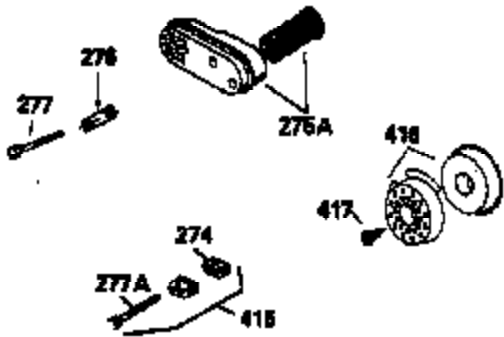

ILLUSTRATION SHOWS TYPICAL PARTS ONLY. ORDER BY PART NUMBER. PARTS NOT LISTED ARE SUPPLIED BY OEM.

**VIEW 2 OF 3**

Ref #	Part Number	Qty	Description
	RPMHigh		3000 to 3300
	RPMLow		2000 to 2300
92	650815	1	Belleville Washer
191	35015B	1	S.E. Brake Bracket (Incl. 195)
245	35500	1	Air Cleaner Filter
247	35505	2	Air Cleaner Tube Clamp
248	35504	1	Air Cleaner Tube
263	35502	1	Trim Ring
287	650884	2	Screw, 8-32 x 1/2"
299	650900	2	"U" Type Nut, 10-32
301	35355	1	Fuel Cap
347	650898	4	Screw, 10-32 x 27/32"
390	590621	1	Rewind Starter

ILLUSTRATION SHOWS TYPICAL PARTS ONLY. ORDER BY PART NUMBER. PARTS NOT LISTED ARE SUPPLIED BY OEM.

VIEW 3 OF 3

Ref #	Part Number	Qty	Description
	RPMHigh		3000 to 3300
	RPMLow		2000 to 2300
19	31361	1	Extension Spring
69	35261	1	* Mounting Flange Gasket
92	650815	1	Belleville Washer
182	6201	2	Screw, 1/4-28 x 7/8"
185	31384A	1	Intake Pipe (Incl. 224)
186	34337	1	Governor Link
191	35015B	1	S.E. Brake Bracket (Incl. 195)
223	650451	2	Screw, 1/4-20 x 1"
243	650899	2	Screw, 10-32 x 2-3/32"
245	35500	1	Air Cleaner Filter
250	35503	1	Air Cleaner Cover
277	650795	2	Screw, 1/4-20 x 2-1/4"