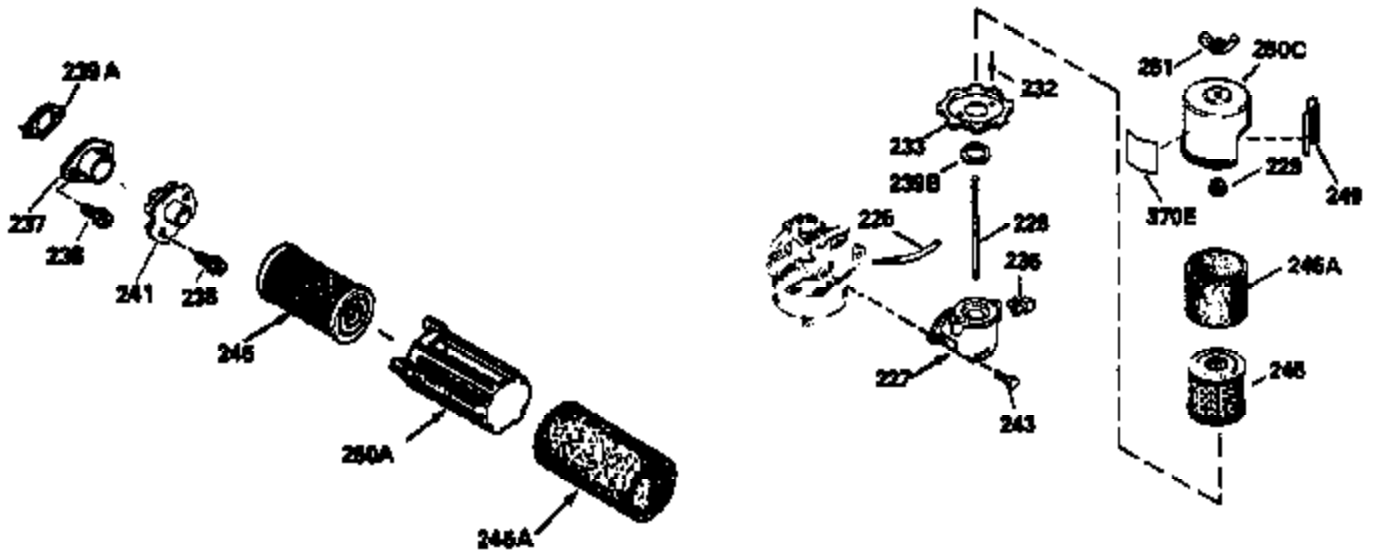

ILLUSTRATION SHOWS TYPICAL PARTS ONLY. ORDER BY PART NUMBER. PARTS NOT LISTED ARE SUPPLIED BY OEM.

**VIEW 2 OF 3**

Ref #	Part Number	Qty	Description
	RPMHigh		3000 to 3300
	RPMLow		2000 to 2300
92	650815	1	Belleville Washer
191	35015B	1	S.E. Brake Bracket (Incl. 195)
245	35500	1	Air Cleaner Filter
247	35505	2	Air Cleaner Tube Clamp
248	35504	1	Air Cleaner Tube
263	35502	1	Trim Ring
287	650884	2	Screw, 8-32 x 1/2"
299	650900	2	"U" Type Nut, 10-32
301	35355	1	Fuel Cap
347	650898	4	Screw, 10-32 x 27/32"
390	590621	1	Rewind Starter

ILLUSTRATION SHOWS TYPICAL PARTS ONLY. ORDER BY PART NUMBER. PARTS NOT LISTED ARE SUPPLIED BY OEM.

VIEW 3 OF 3

Ref #	Part Number	Qty	Description
	RPMHigh		3000 to 3300
	RPMLow		2000 to 2300
19	31361	1	Extension Spring
69	35261	1	* Mounting Flange Gasket
92	650815	1	Belleville Washer
182	6201	2	Screw, 1/4-28 x 7/8"
185	31384A	1	Intake Pipe (Incl. 224)
186	34337	1	Governor Link
191	35015B	1	S.E. Brake Bracket (Incl. 195)
223	650451	2	Screw, 1/4-20 x 1"
243	650899	2	Screw, 10-32 x 2-3/32"
245	35500	1	Air Cleaner Filter
250	35503	1	Air Cleaner Cover
277	650795	2	Screw, 1/4-20 x 2-1/4"