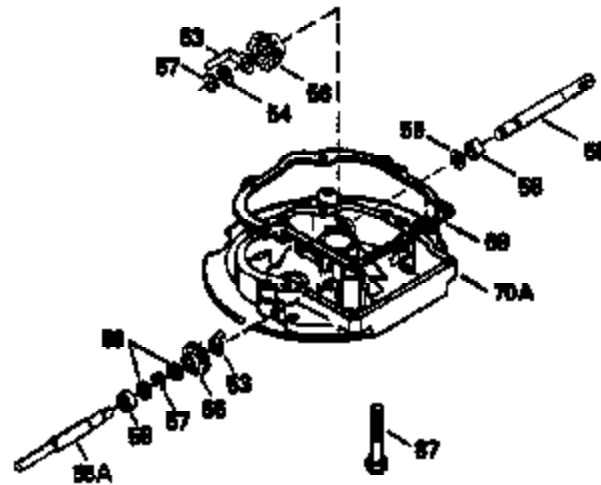

ILLUSTRATION SHOWS TYPICAL PARTS ONLY. ORDER BY PART NUMBER. PARTS NOT LISTED ARE SUPPLIED BY OEM.

**VIEW 2 OF 3**

Ref #	Part Number	Qty	Description
	RPMHigh		3000 to 3300
	RPMLow		2000 to 2300
92	650815	1	Belleville Washer
191	35015B	1	S.E. Brake Bracket (Incl. 195)
245	35500	1	Air Cleaner Filter
247	35505	2	Air Cleaner Tube Clamp
248	35504	1	Air Cleaner Tube
263	35502	1	Trim Ring
287	650884	2	Screw, 8-32 x 1/2"
299	650900	2	"U" Type Nut, 10-32
301	35355	1	Fuel Cap
347	650898	4	Screw, 10-32 x 27/32"
390	590621	1	Rewind Starter

ILLUSTRATION SHOWS TYPICAL PARTS ONLY. ORDER BY PART NUMBER. PARTS NOT LISTED ARE SUPPLIED BY OEM.

VIEW 3 OF 3

Ref #	Part Number	Qty	Description
	RPMHigh		3000 to 3300
	RPMLow		2000 to 2300
19	31361	1	Extension Spring
69	35261	1	* Mounting Flange Gasket
92	650815	1	Belleville Washer
182	6201	2	Screw, 1/4-28 x 7/8"
185	31384A	1	Intake Pipe (Incl. 224)
186	34337	1	Governor Link
191	35015B	1	S.E. Brake Bracket (Incl. 195)
223	650451	2	Screw, 1/4-20 x 1"
243	650899	2	Screw, 10-32 x 2-3/32"
245	35500	1	Air Cleaner Filter
250	35503	1	Air Cleaner Cover
277	650795	2	Screw, 1/4-20 x 2-1/4"