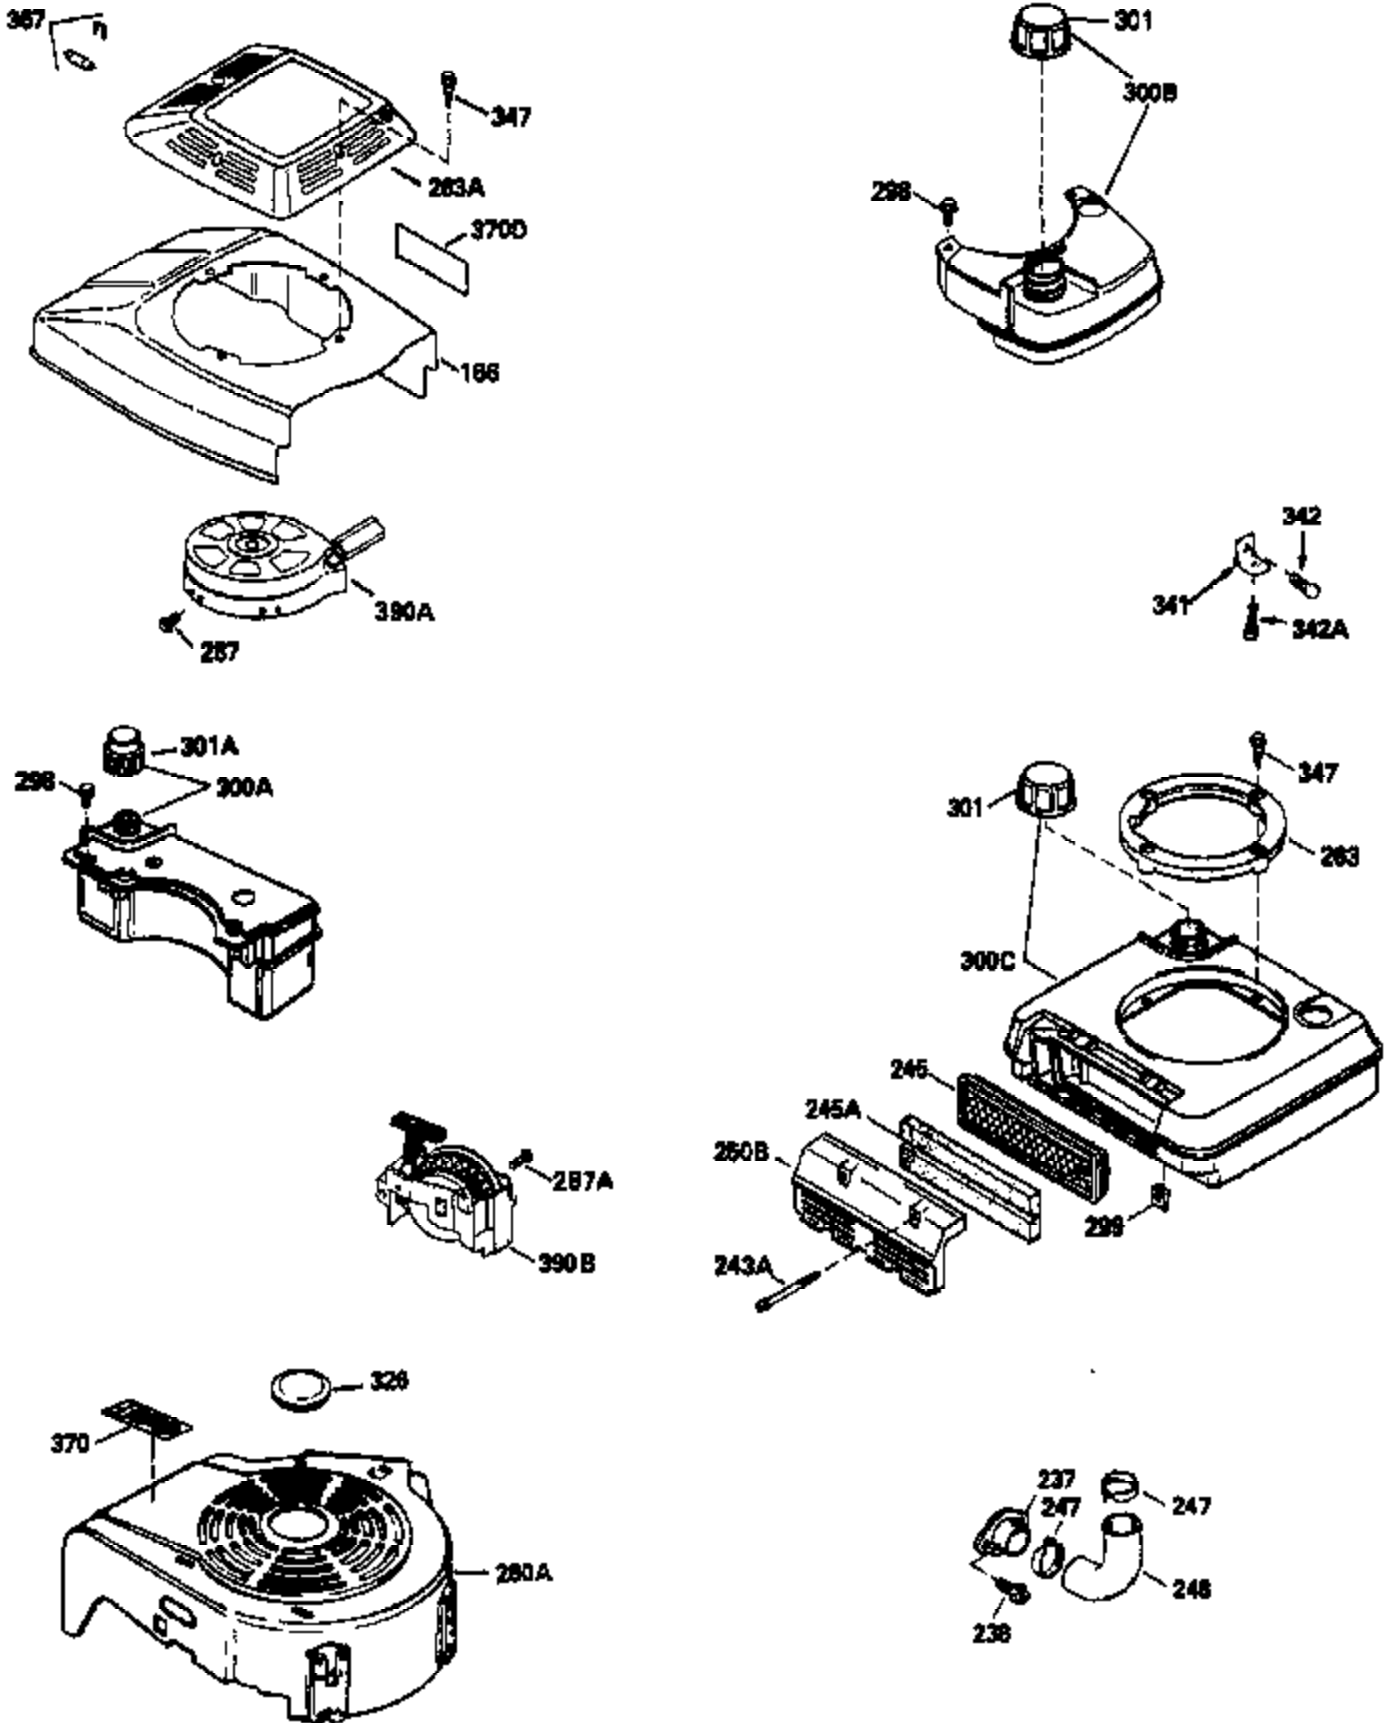

ILLUSTRATION SHOWS TYPICAL PARTS ONLY. ORDER BY PART NUMBER. PARTS NOT LISTED ARE SUPPLIED BY OEM.

VIEW 2 OF 3

Ref #	Part Number	Qty	Description
	RPMHigh		3000 to 3300
	RPMLow		2000 to 2300
92	650815	1	Belleville Washer
191	35015B	1	S.E. Brake Bracket (Incl. 195)
245	35500	1	Air Cleaner Filter
247	35505	2	Air Cleaner Tube Clamp
248	35504	1	Air Cleaner Tube
263	35502	1	Trim Ring
287	650884	2	Screw, 8-32 x 1/2"
299	650900	2	"U" Type Nut, 10-32
301	35355	1	Fuel Cap
347	650898	4	Screw, 10-32 x 27/32"
390	590621	1	Rewind Starter