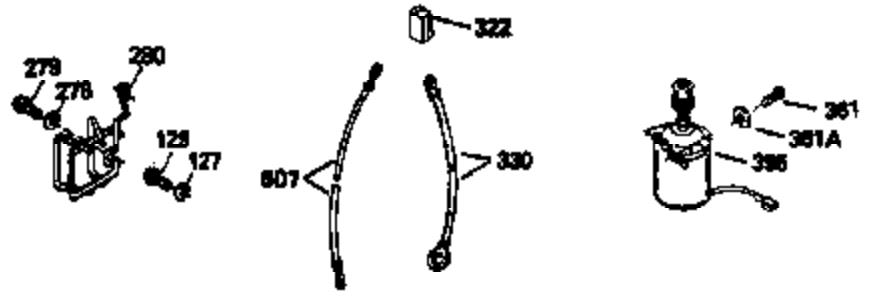

ILLUSTRATION SHOWS TYPICAL PARTS ONLY. ORDER BY PART NUMBER. PARTS NOT LISTED ARE SUPPLIED BY OEM.

VIEW 3 OF 3

Ref #	Part Number	Qty	Description
	RPMHigh		3000 to 3300
	RPMLow		2000 to 2300
19	31361	1	Extension Spring
69	35261	1	* Mounting Flange Gasket
92	650815	1	Belleville Washer
182	6201	2	Screw, 1/4-28 x 7/8"
185	31384A	1	Intake Pipe (Incl. 224)
186	34337	1	Governor Link
191	35015B	1	S.E. Brake Bracket (Incl. 195)
223	650451	2	Screw, 1/4-20 x 1"
243	650899	2	Screw, 10-32 x 2-3/32"
245	35500	1	Air Cleaner Filter
250	35503	1	Air Cleaner Cover
277	650795	2	Screw, 1/4-20 x 2-1/4"