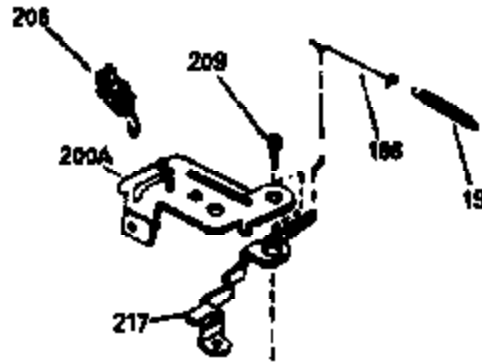

VIEW 3 OF 3

Ref #	Part Number	Qty	Description
12A	34695		Elbow, Breather tube
19	31386		Spring, Governor
53	31745		Washer, Tang
54	31787		Washer, Flat
55B	31493		Pin, Drive
55	31764		Shaft, P.T.O. (Incl. 54 & 55B)
56	31746		Gear, Worm, Left-hand helix
57	31749		Ring, Retaining
58	31744		Seal, Oil
59	31747		Washer, Flat
64	30063		Screw, Torx T-30, 1/4-20 x 1/2"
64A	8345		Washer, Flat
69	35261		* Gasket, Mounting flange
70A	33521D		Flange Ass'y. (Incl. 58,72,A,73,75,80 & 311)
87	650492		Screw, 1/4-20 x 2-1/4"
118	730194		Rope Guide Kit (Use as required)
127	650691		Washer, Flat
129	650818		Screw, 5/16-18 x 1-1/2"
182	30088A		Screw, 1/4-28 x 1"
185	33739		Pipe, Intake
186	34337		Link, Governor spring
206	610973		Terminal (Use as required)
209	30200		Screw, 10-24 x 9/16"
223	650142		Screw, 1/4-20 x 1-1/8"
238	28820		Screw, 10-32 x 1/2"
239A	27272A		Gasket, Air cleaner
242	31914		Bracket, Air cleaner
243	650152		Screw, 8-32 x 3/8"
245	30727		Filter, Air cleaner
246E	35435		Filter, Pre-air (Use as required)
250D	31715		Cover, Air cleaner
274	26754A		* Gasket, Exhaust (Use as required)
274	33670A		* Gasket, Exhaust
275E	33671A		Muffler
277	650795		Screw, 1/4-20 x 2-1/4" (Use as required)
277	650774		Screw, 1/4-20 x 2-3/8" (Use as required)
277	792005		Screw, 1/4-20 x 2-1/2" (Use as required)
277A	30063		Screw, Torx T-30, 1/4-20 x 1/2" (Use as req.)
326	34113		Plug, Screen
359	34834		Guard, Flywheel
370H	34387		Decal, Instruction (Optional)
370J	34870		Decal, Instruction (Optional)
390A	590531		Side Mount Rewind Starter (Refer to Division 5, Section C, page 32 or Fiche 8A, Grid G-3 for breakdown)
410	730574		Debris Screen Kit(Incl.370H,411-413)(Opt.)
411	35596		Screen, Debris (Optional)
412	35597		Bracket, Debris screen (Optional)
413	650910		Screw, 8-32 x 1/4 (Optional)
415	730162		Muffler Adapter Kit(Incl.274,277)(Use as req)
425	730571		Starter Muff Kit (Incl.370J,426,427)(Opt.)
426	32203		Starter Air Cleaner (Optional)
427	32204		Starter Air Cleaner Bracket (Optional)
436	611006		Stator Plate Ass'y.(Incl.377,378,437, 442-448)
437	30551		Spring, Breaker box cover
438	610947		Cover, Dust
439	610955		Gasket, Stator cover
440	30992		Cam, Breaker