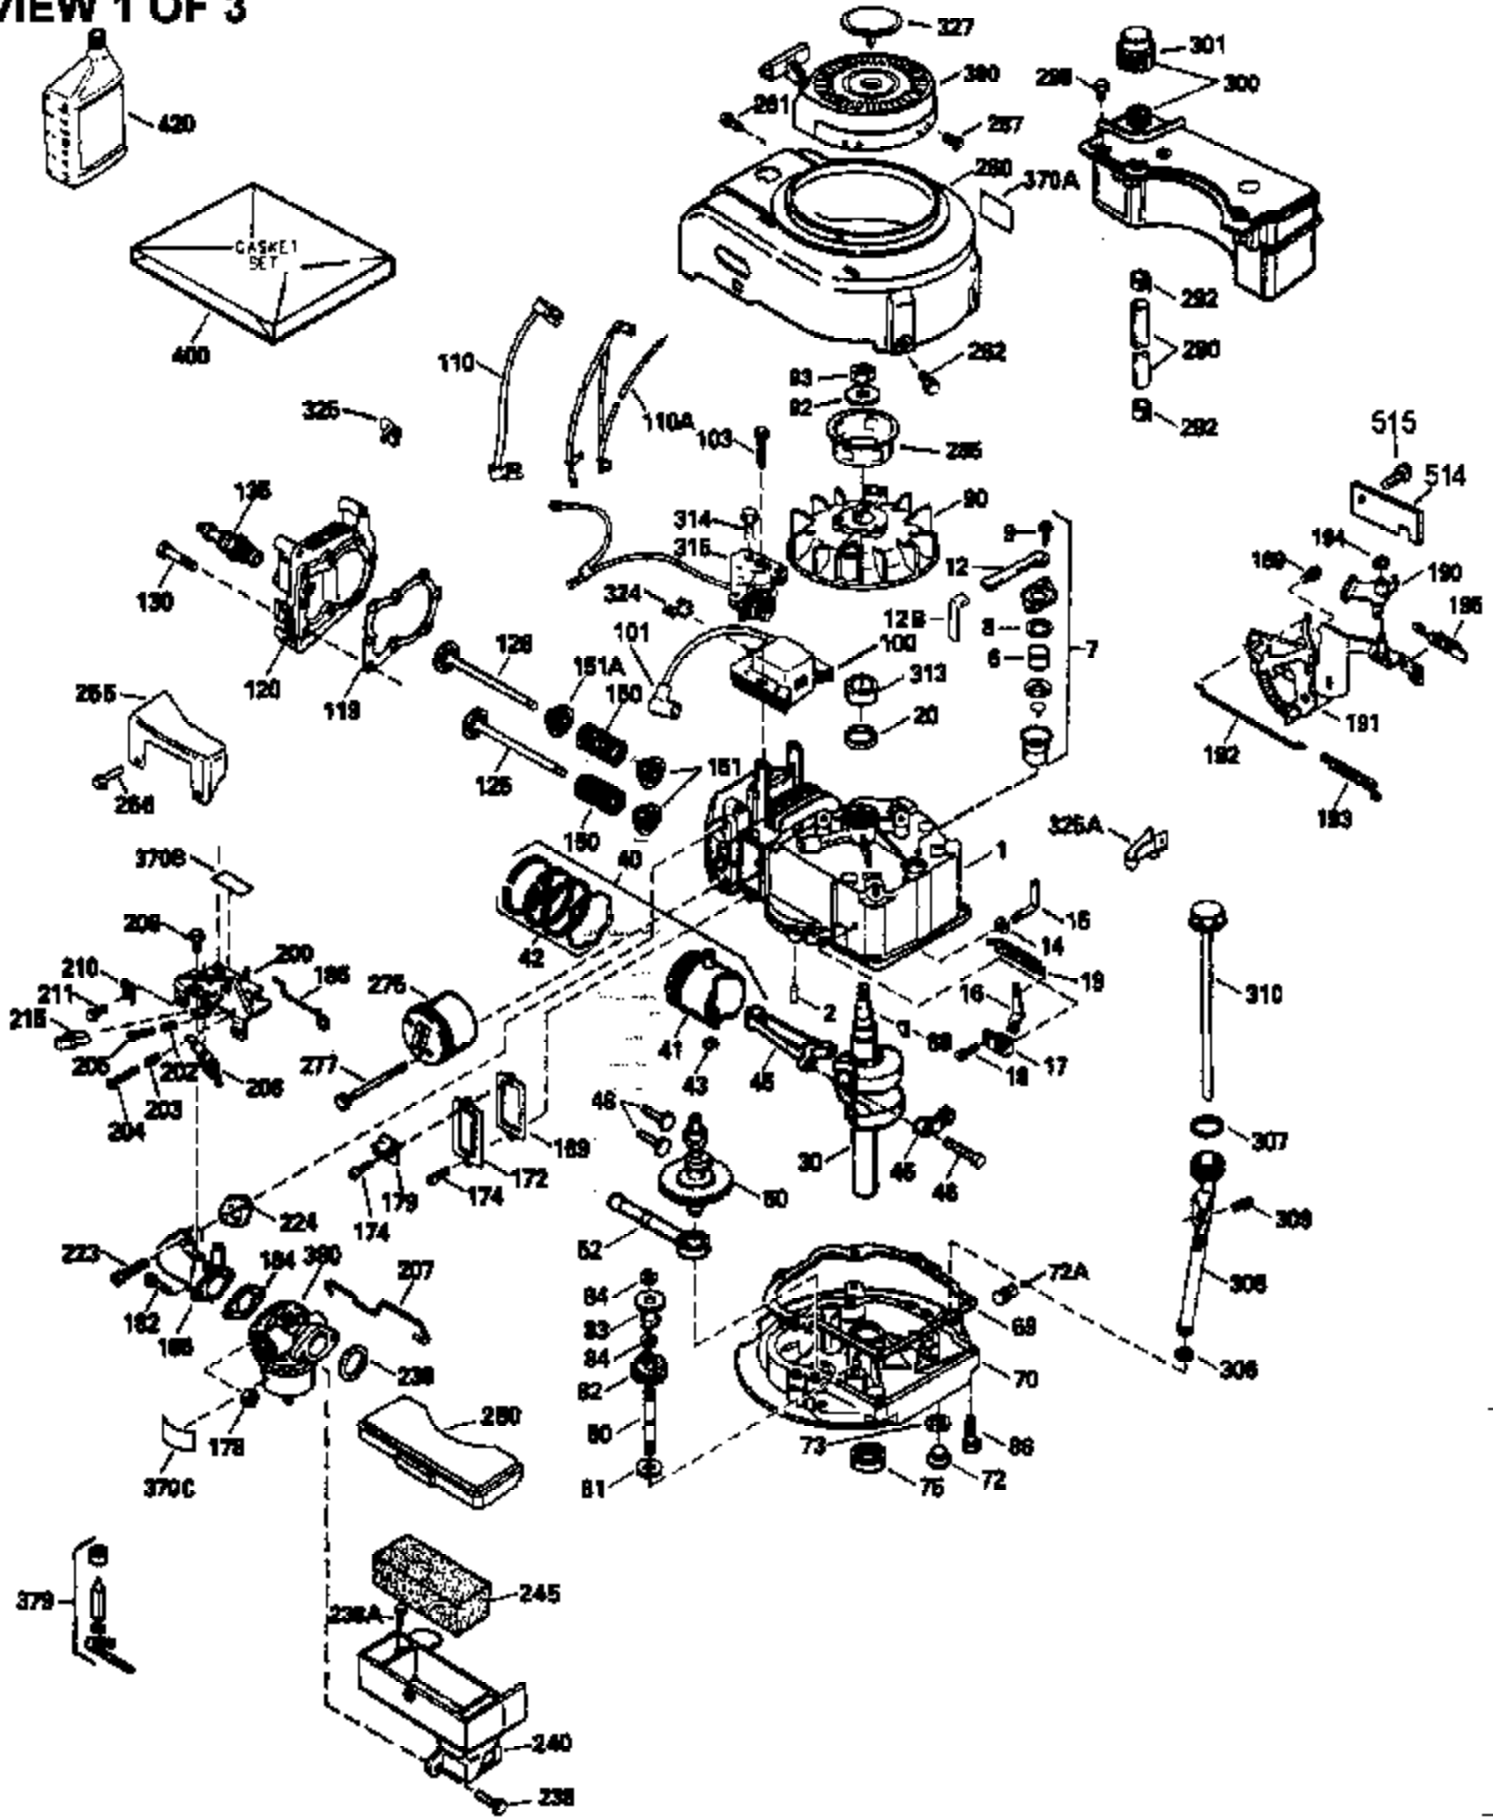

VIEW 1 OF 3

Ref #	Part Number	Qty	Description
1	33729A		Cylinder (Incl.2 & 20) (2-13/16" Bore ) (Inverted Ports)
2	26727		Pin, Dowel
6	33734		Element, Breather
7	34214A		Breather Ass'y. (Incl. 6, 8, 9, 12 , & 12A)
8	33735		* Gasket, Breather
9	30200		Screw, 10-24 x 9/16"
12A	34695		Elbow, Breather tube
12	33886		Tube, Breather
14	28277		Washer, Flat
15	31513		Rod, Governor
16	31383A		Lever, Governor
17	31335		Clamp, Governor lever
18	650548		Screw, 8-32 x 5/16"
19	31386		Spring, Governor
20	32600		Seal, Oil
30	34842A		Crankshaft
40	34535		Piston, Pin & Ring Set (Std.) (2-13/1 6")
40	34536		Piston, Pin & Ring Set (.010" OS)
40	34537		Piston, Pin & Ring Set (.020" OS)
41	33562B		Piston & Pin Ass'y.(Incl. 43)(Std.)(2 -13/16")
41	33563B		Piston & Pin Ass'y. (Incl. 43) (.010" OS)
41	33564B		Piston & Pin Ass'y. (Incl. 43) (.020" OS)
42	33567		Ring Set (Std.) (2-13/16" Bore)
42	33568		Ring Set (.010" OS)
42	33569		Ring Set (.020" OS)
43	20381		Ring, Piston pin retaining
45	32875		Rod Assy., Connecting (Incl. 46)
46	32610A		Bolt, Connecting rod
48	27241		Lifter, Valve
50	33154		Camshaft
52	29914		Oil Pump Assy.
55B	31493		Pin, Drive
64	30063		Screw, Torx T-30, 1/4-20 x 1/2"
64A	8345		Washer, Flat
69	35261		* Gasket, Mounting flange
72	30572		Plug, Oil drain (Incl. 73)
73	28833		* Drain Plug Gasket (Not req. W/plastic plug)
75	26208		Seal, Oil
80	30574		Shaft, Governor
81	30590A		Washer, Flat
82	30591		Gear Assy., Governor (Incl. 81)
83	30588A		Spool, Governor
84	29193		Ring, Retaining
86	650488		Screw, 1/4-20 x 1-1/4"
89	611004		Flywheel Key
90	611046A		Flywheel
92	650815		Washer, Belleville
93	650816		Nut, Flywheel
100	34443A		Solid State Ignition
100	730207		Magneto-to-Solid State Conv. Kit (Includes solid state module, solid state flywheel key, and instructions.) (Use as required on external ignition engines only.)
101	610118		Cover, Spark plug (Use as required)
103	650814		Screw, Torx T-15, 10-24 x 1"
110	35182		Ground Wire
118	730194		Rope Guide Kit (Use as required)
119	33554A		* Gasket, Head