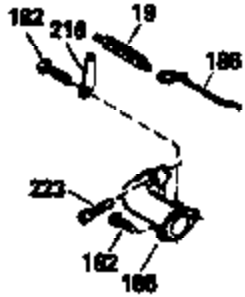

VIEW 3 OF 3

Ref #	Part Number	Qty	Description
12A	34695		Elbow, Breather tube
19	31386		Spring, Governor
53	31745		Washer, Tang
54	31787		Washer, Flat
55B	31493		Pin, Drive
55	31764		Shaft, P.T.O. (Incl. 54 & 55B)
56	31746		Gear, Worm, Left-hand helix
57	31749		Ring, Retaining
58	31744		Seal, Oil
59	31747		Washer, Flat
64	30063		Screw, Torx T-30, 1/4-20 x 1/2"
64A	8345		Washer, Flat
69	35261		* Gasket, Mounting flange
70A	33521D		Flange Ass'y. (Incl. 58,72,A,73,75,80 & 311)
87	650492		Screw, 1/4-20 x 2-1/4"
118	730194		Rope Guide Kit (Use as required)
127	650691		Washer, Flat
129	650818		Screw, 5/16-18 x 1-1/2"
182	30088A		Screw, 1/4-28 x 1"
185	33739		Pipe, Intake
186	34337		Link, Governor spring
206	610973		Terminal (Use as required)
209	30200		Screw, 10-24 x 9/16"
223	650142		Screw, 1/4-20 x 1-1/8"
238	28820		Screw, 10-32 x 1/2"
239A	27272A		Gasket, Air cleaner
242	31914		Bracket, Air cleaner
243	650152		Screw, 8-32 x 3/8"
245	30727		Filter, Air cleaner
246E	35435		Filter, Pre-air (Use as required)
250D	31715		Cover, Air cleaner
274	26754A		* Gasket, Exhaust (Use as required)
274	33670A		* Gasket, Exhaust
275E	33671A		Muffler
277	650795		Screw, 1/4-20 x 2-1/4" (Use as required)
277	650774		Screw, 1/4-20 x 2-3/8" (Use as required)
277	792005		Screw, 1/4-20 x 2-1/2" (Use as required)
277A	30063		Screw, Torx T-30, 1/4-20 x 1/2" (Use as req.)
326	34113		Plug, Screen
359	34834		Guard, Flywheel
370H	34387		Decal, Instruction (Optional)
370J	34870		Decal, Instruction (Optional)
390A	590531		Side Mount Rewind Starter (Refer to Division 5, Section C, page 32 or Fiche 8A, Grid G-3 for breakdown)
410	730574		Debris Screen Kit(Incl.370H,411-413)(Opt.)
411	35596		Screen, Debris (Optional)
412	35597		Bracket, Debris screen (Optional)
413	650910		Screw, 8-32 x 1/4 (Optional)
415	730162		Muffler Adapter Kit(Incl.274,277)(Use as req)
425	730571		Starter Muff Kit (Incl.370J,426,427)(Opt.)
426	32203		Starter Air Cleaner (Optional)
427	32204		Starter Air Cleaner Bracket (Optional)
436	611006		Stator Plate Ass'y.(Incl.377,378,437, 442-448)
437	30551		Spring, Breaker box cover
438	610947		Cover, Dust
439	610955		Gasket, Stator cover
440	30992		Cam, Breaker