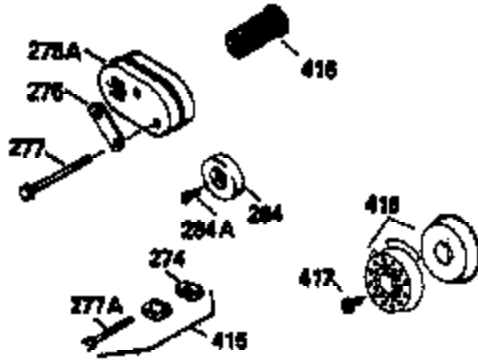

VIEW 3 OF 3

Ref #	Part Number	Qty	Description
12A	34695		Elbow, Breather tube
19	31386		Spring, Governor
53	31745		Washer, Tang
54	31787		Washer, Flat
55B	31493		Pin, Drive
55	31764		Shaft, P.T.O. (Incl. 54 & 55B)
56	31746		Gear, Worm, Left-hand helix
57	31749		Ring, Retaining
58	31744		Seal, Oil
59	31747		Washer, Flat
64	30063		Screw, Torx T-30, 1/4-20 x 1/2"
64A	8345		Washer, Flat
69	35261		* Gasket, Mounting flange
70A	33521D		Flange Ass'y. (Incl. 58,72,A,73,75,80 & 311)
87	650492		Screw, 1/4-20 x 2-1/4"
118	730194		Rope Guide Kit (Use as required)
127	650691		Washer, Flat
129	650818		Screw, 5/16-18 x 1-1/2"
182	30088A		Screw, 1/4-28 x 1"
185	33739		Pipe, Intake
186	34337		Link, Governor spring
206	610973		Terminal (Use as required)
209	30200		Screw, 10-24 x 9/16"
223	650142		Screw, 1/4-20 x 1-1/8"
238	28820		Screw, 10-32 x 1/2"
239A	27272A		Gasket, Air cleaner
242	31914		Bracket, Air cleaner
243	650152		Screw, 8-32 x 3/8"
245	30727		Filter, Air cleaner
246E	35435		Filter, Pre-air (Use as required)
250D	31715		Cover, Air cleaner
274	26754A		* Gasket, Exhaust (Use as required)
274	33670A		* Gasket, Exhaust
275E	33671A		Muffler
277	650795		Screw, 1/4-20 x 2-1/4" (Use as required)
277	650774		Screw, 1/4-20 x 2-3/8" (Use as required)
277	792005		Screw, 1/4-20 x 2-1/2" (Use as required)
277A	30063		Screw, Torx T-30, 1/4-20 x 1/2" (Use as req.)
326	34113		Plug, Screen
359	34834		Guard, Flywheel
370H	34387		Decal, Instruction (Optional)
370J	34870		Decal, Instruction (Optional)
390A	590531		Side Mount Rewind Starter (Refer to Division 5, Section C, page 32 or Fiche 8A, Grid G-3 for breakdown)
410	730574		Debris Screen Kit(Incl.370H,411-413)(Opt.)
411	35596		Screen, Debris (Optional)
412	35597		Bracket, Debris screen (Optional)
413	650910		Screw, 8-32 x 1/4 (Optional)
415	730162		Muffler Adapter Kit(Incl.274,277)(Use as req)
425	730571		Starter Muff Kit (Incl.370J,426,427)(Opt.)
426	32203		Starter Air Cleaner (Optional)
427	32204		Starter Air Cleaner Bracket (Optional)
436	611006		Stator Plate Ass'y.(Incl.377,378,437, 442-448)
437	30551		Spring, Breaker box cover
438	610947		Cover, Dust
439	610955		Gasket, Stator cover
440	30992		Cam, Breaker