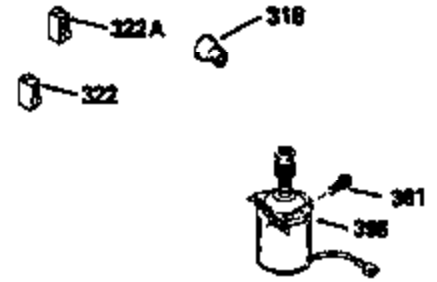

VIEW 3 OF 3

Ref #	Part Number	Qty	Description
12A	34695		Elbow, Breather tube
19	31386		Spring, Governor
53	31745		Washer, Tang
54	31787		Washer, Flat
55B	31493		Pin, Drive
55	31764		Shaft, P.T.O. (Incl. 54 & 55B)
56	31746		Gear, Worm, Left-hand helix
57	31749		Ring, Retaining
58	31744		Seal, Oil
59	31747		Washer, Flat
64	30063		Screw, Torx T-30, 1/4-20 x 1/2"
64A	8345		Washer, Flat
69	35261		* Gasket, Mounting flange
70A	33521D		Flange Ass'y. (Incl. 58,72,A,73,75,80 & 311)
87	650492		Screw, 1/4-20 x 2-1/4"
118	730194		Rope Guide Kit (Use as required)
127	650691		Washer, Flat
129	650818		Screw, 5/16-18 x 1-1/2"
182	30088A		Screw, 1/4-28 x 1"
185	33739		Pipe, Intake
186	34337		Link, Governor spring
206	610973		Terminal (Use as required)
209	30200		Screw, 10-24 x 9/16"
223	650142		Screw, 1/4-20 x 1-1/8"
238	28820		Screw, 10-32 x 1/2"
239A	27272A		Gasket, Air cleaner
242	31914		Bracket, Air cleaner
243	650152		Screw, 8-32 x 3/8"
245	30727		Filter, Air cleaner
246E	35435		Filter, Pre-air (Use as required)
250D	31715		Cover, Air cleaner
274	26754A		* Gasket, Exhaust (Use as required)
274	33670A		* Gasket, Exhaust
275E	33671A		Muffler
277	650795		Screw, 1/4-20 x 2-1/4" (Use as required)
277	650774		Screw, 1/4-20 x 2-3/8" (Use as required)
277	792005		Screw, 1/4-20 x 2-1/2" (Use as required)
277A	30063		Screw, Torx T-30, 1/4-20 x 1/2" (Use as req.)
326	34113		Plug, Screen
359	34834		Guard, Flywheel
370H	34387		Decal, Instruction (Optional)
370J	34870		Decal, Instruction (Optional)
390A	590531		Side Mount Rewind Starter (Refer to Division 5, Section C, page 32 or Fiche 8A, Grid G-3 for breakdown)
410	730574		Debris Screen Kit(Incl.370H,411-413)(Opt.)
411	35596		Screen, Debris (Optional)
412	35597		Bracket, Debris screen (Optional)
413	650910		Screw, 8-32 x 1/4 (Optional)
415	730162		Muffler Adapter Kit(Incl.274,277)(Use as req)
425	730571		Starter Muff Kit (Incl.370J,426,427)(Opt.)
426	32203		Starter Air Cleaner (Optional)
427	32204		Starter Air Cleaner Bracket (Optional)
436	611006		Stator Plate Ass'y.(Incl.377,378,437, 442-448)
437	30551		Spring, Breaker box cover
438	610947		Cover, Dust
439	610955		Gasket, Stator cover
440	30992		Cam, Breaker