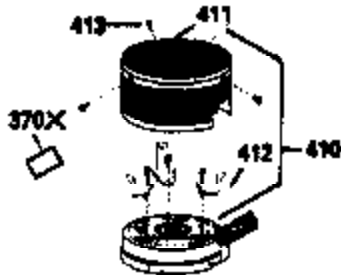

VIEW 3 OF 3

Ref #	Part Number	Qty	Description
12A	34695		Elbow, Breather tube
19	31386		Spring, Governor
53	31745		Washer, Tang
54	31787		Washer, Flat
55B	31493		Pin, Drive
55	31764		Shaft, P.T.O. (Incl. 54 & 55B)
56	31746		Gear, Worm, Left-hand helix
57	31749		Ring, Retaining
58	31744		Seal, Oil
59	31747		Washer, Flat
64	30063		Screw, Torx T-30, 1/4-20 x 1/2"
64A	8345		Washer, Flat
69	35261		* Gasket, Mounting flange
70A	33521D		Flange Ass'y. (Incl. 58,72,A,73,75,80 & 311)
87	650492		Screw, 1/4-20 x 2-1/4"
118	730194		Rope Guide Kit (Use as required)
127	650691		Washer, Flat
129	650818		Screw, 5/16-18 x 1-1/2"
182	30088A		Screw, 1/4-28 x 1"
185	33739		Pipe, Intake
186	34337		Link, Governor spring
206	610973		Terminal (Use as required)
209	30200		Screw, 10-24 x 9/16"
223	650142		Screw, 1/4-20 x 1-1/8"
238	28820		Screw, 10-32 x 1/2"
239A	27272A		Gasket, Air cleaner
242	31914		Bracket, Air cleaner
243	650152		Screw, 8-32 x 3/8"
245	30727		Filter, Air cleaner
246E	35435		Filter, Pre-air (Use as required)
250D	31715		Cover, Air cleaner
274	26754A		* Gasket, Exhaust (Use as required)
274	33670A		* Gasket, Exhaust
275E	33671A		Muffler
277	650795		Screw, 1/4-20 x 2-1/4" (Use as required)
277	650774		Screw, 1/4-20 x 2-3/8" (Use as required)
277	792005		Screw, 1/4-20 x 2-1/2" (Use as required)
277A	30063		Screw, Torx T-30, 1/4-20 x 1/2" (Use as req.)
326	34113		Plug, Screen
359	34834		Guard, Flywheel
370H	34387		Decal, Instruction (Optional)
370J	34870		Decal, Instruction (Optional)
390A	590531		Side Mount Rewind Starter (Refer to Division 5, Section C, page 32 or Fiche 8A, Grid G-3 for breakdown)
410	730574		Debris Screen Kit(Incl.370H,411-413)(Opt.)
411	35596		Screen, Debris (Optional)
412	35597		Bracket, Debris screen (Optional)
413	650910		Screw, 8-32 x 1/4 (Optional)
415	730162		Muffler Adapter Kit(Incl.274,277)(Use as req)
425	730571		Starter Muff Kit (Incl.370J,426,427)(Opt.)
426	32203		Starter Air Cleaner (Optional)
427	32204		Starter Air Cleaner Bracket (Optional)
436	611006		Stator Plate Ass'y.(Incl.377,378,437, 442-448)
437	30551		Spring, Breaker box cover
438	610947		Cover, Dust
439	610955		Gasket, Stator cover
440	30992		Cam, Breaker