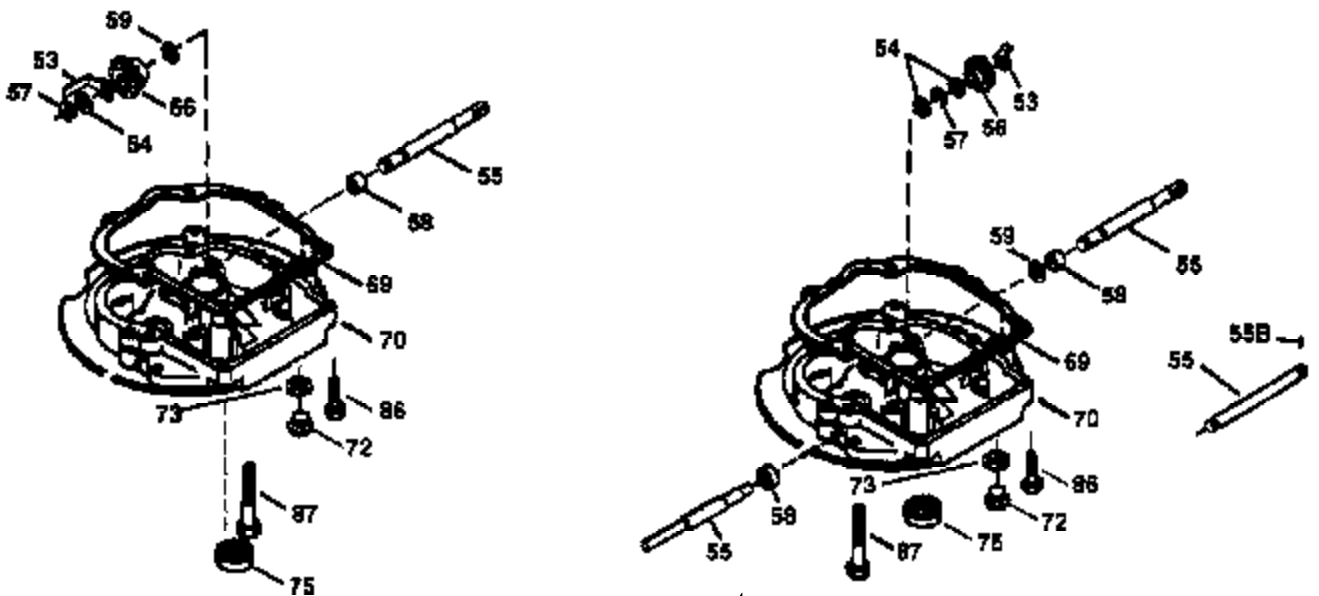

ILLUSTRATION SHOWS TYPICAL PARTS ONLY. ORDER BY PART NUMBER. PARTS NOT LISTED ARE SUPPLIED BY OEM.

VIEW 2 OF 3

Ref #	Part Number	Qty	Description
12A	36558	1	Breather Cover & Tube (Incl. 12B)
19	36281	1	Extension Spring
69	35261	1	* Mounting Flange Gasket
70	34311D	1	Mounting Flange (Incl. 72 thru 83)
72	36083	1	Oil Drain Plug
75	27897	1	Oil Seal
86	650488	6	Screw, 1/4-20 x 1-1/4"
130A	650818	2	Screw, 5/16-18 x 1-1/2"
166	36600	1	Engine Shroud
174A	651024	1	Heat Shield Stud 10-24 x 1-5/64"
182	6201	2	Screw, 1/4-28 x 7/8"
185	36544	1	Intake Pipe
186	34337	1	Governor Link
223	650451	2	Screw, 1/4-20 x 1"
238	650932	2	Screw, 10-32 x 49/64"
239	34338	1	* Air Cleaner Gasket
245	35066	1	Air Cleaner Filter
250	35986	1	Air Cleaner Cover
287	650926	2	Screw, 8-32 x 21/64"
300	35586	1	Fuel Tank (Incl. 292 & 301)
301	36246	1	Fuel Cap
347	650898A	3	Screw, 10-32 x 27/32"
390	590702	1	Rewind Starter (NOTE: This engine could have been built with 590739 starter. Refer to the design of the rope pulley strength ribs for part identification. Individual starter parts do not interchange. Refer to service bulletin 116).