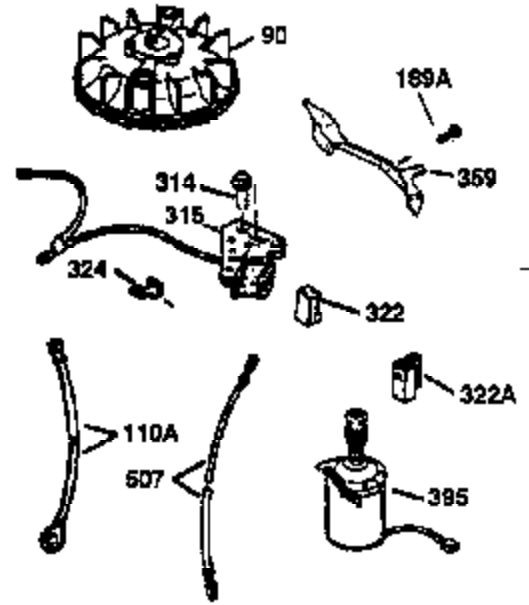

ILLUSTRATION SHOWS TYPICAL PARTS ONLY. ORDER BY PART NUMBER. PARTS NOT LISTED ARE SUPPLIED BY OEM.

VIEW 3 OF 3

Ref #	Part Number	Qty	Description
12A	36558	1	Breather Cover & Tube (Incl. 12B)
90	611213	1	Flywheel
130A	650818	2	Screw, 5/16-18 x 1-1/2"
174A	651024	1	Heat Shield Stud 10-24 x 1-5/64"
238	650932	2	Screw, 10-32 x 49/64"
239	34338	1	* Air Cleaner Gasket
241	35797	1	Air Cleaner Collar
245	35066	1	Air Cleaner Filter
250	35986	1	Air Cleaner Cover
275	36473	1	Muffler (Incl. 277)
277	650988	2	Screw, 1/4-20 x 2-5/16"
279	30063	2	Screw, Torx T-30, 1/4-20 x 1/2"
280	36765	1	Heat Shield
416	36085	1	Spark Arrestor Kit (Incl. 417)(Optional)
417	650760	1	Screw, 8-32 x 3/8" (Optional)