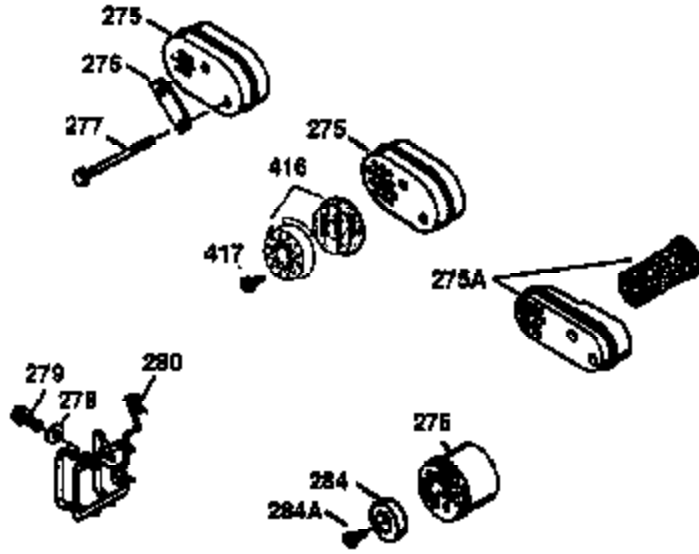

ILLUSTRATION SHOWS TYPICAL PARTS ONLY. ORDER BY PART NUMBER. PARTS NOT LISTED ARE SUPPLIED BY OEM.

VIEW 3 OF 3

Ref #	Part Number	Qty	Description
12A	36558	1	Breather Cover & Tube (Incl. 12B)
90	611213	1	Flywheel
130A	650818	2	Screw, 5/16-18 x 1-1/2"
174A	651024	1	Heat Shield Stud 10-24 x 1-5/64"
238	650932	2	Screw, 10-32 x 49/64"
239	34338	1	* Air Cleaner Gasket
241	35797	1	Air Cleaner Collar
245	35066	1	Air Cleaner Filter
250	35986	1	Air Cleaner Cover
275	36473	1	Muffler (Incl. 277)
277	650988	2	Screw, 1/4-20 x 2-5/16"
279	30063	2	Screw, Torx T-30, 1/4-20 x 1/2"
280	36765	1	Heat Shield
416	36085	1	Spark Arrestor Kit (Incl. 417)(Optional)
417	650760	1	Screw, 8-32 x 3/8" (Optional)