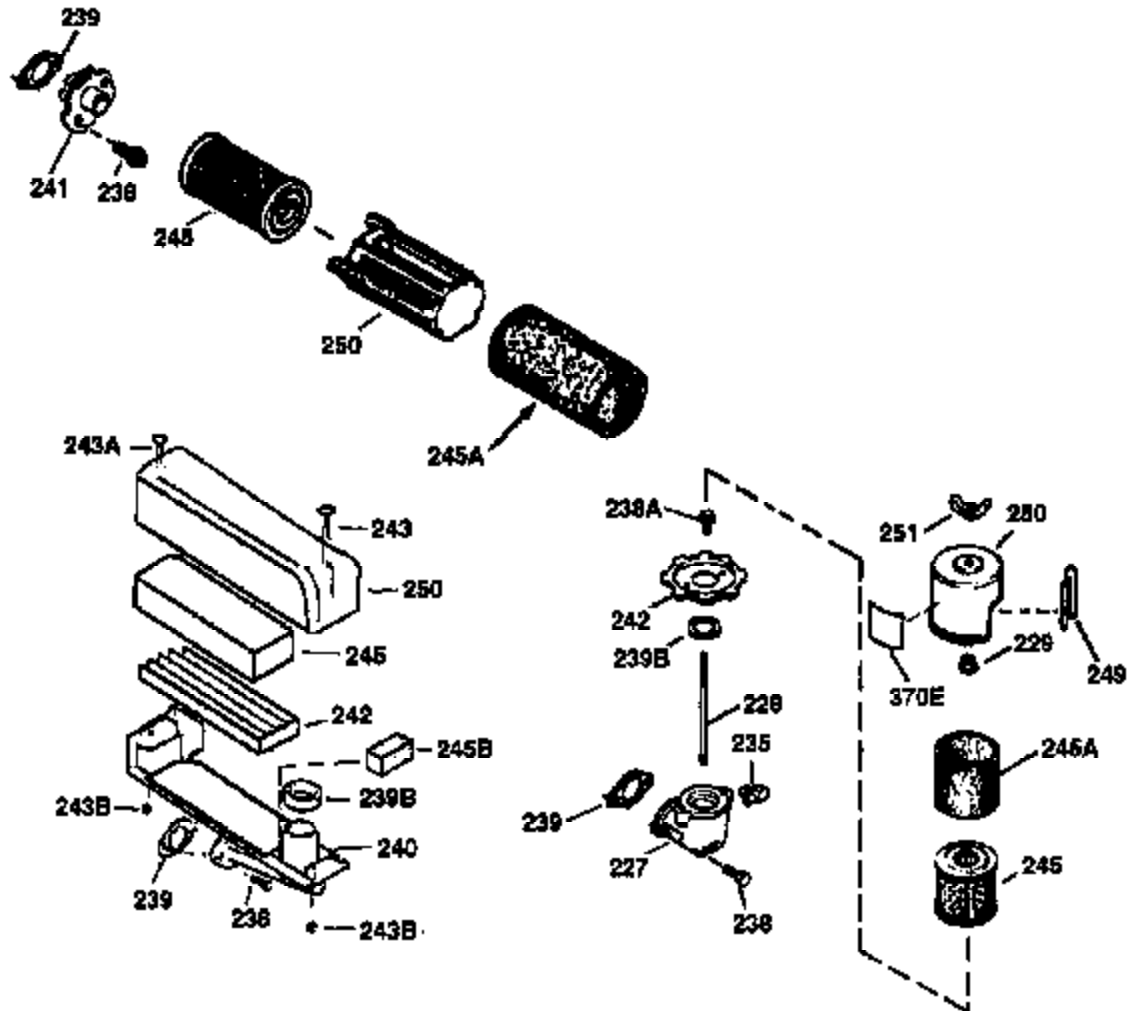

ILLUSTRATION SHOWS TYPICAL PARTS ONLY. ORDER BY PART NUMBER. PARTS NOT LISTED ARE SUPPLIED BY OEM.

VIEW 3 OF 3

Ref #	Part Number	Qty	Description
12A	36558	1	Breather Cover & Tube (Incl. 12B)
90	611213	1	Flywheel
130A	650818	2	Screw, 5/16-18 x 1-1/2"
174A	651024	1	Heat Shield Stud 10-24 x 1-5/64"
238	650932	2	Screw, 10-32 x 49/64"
239	34338	1	* Air Cleaner Gasket
241	35797	1	Air Cleaner Collar
245	35066	1	Air Cleaner Filter
250	35986	1	Air Cleaner Cover
275	36473	1	Muffler (Incl. 277)
277	650988	2	Screw, 1/4-20 x 2-5/16"
279	30063	2	Screw, Torx T-30, 1/4-20 x 1/2"
280	36765	1	Heat Shield
416	36085	1	Spark Arrestor Kit (Incl. 417)(Optional)
417	650760	1	Screw, 8-32 x 3/8" (Optional)