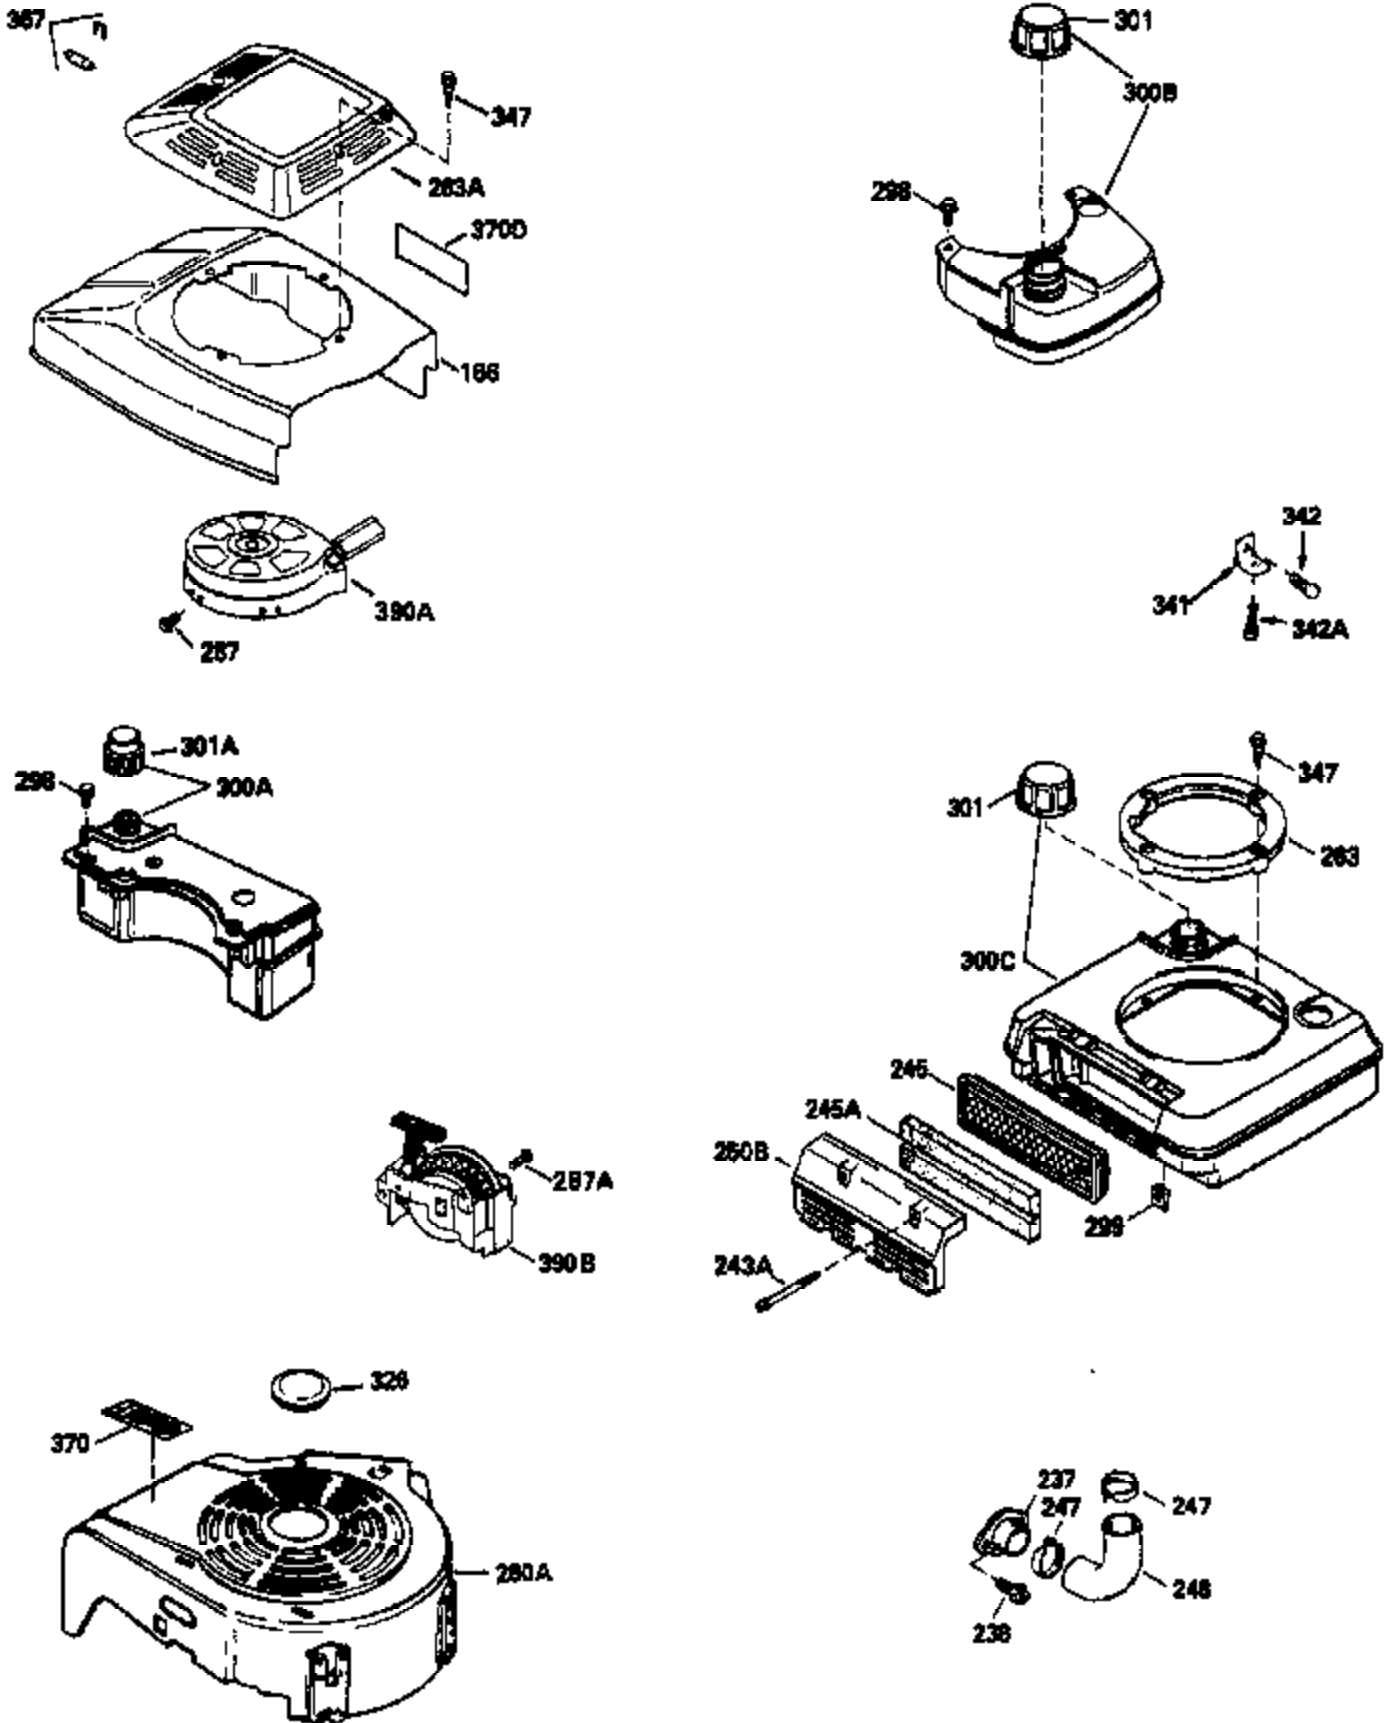

ILLUSTRATION SHOWS TYPICAL PARTS ONLY. ORDER BY PART NUMBER. PARTS NOT LISTED ARE SUPPLIED BY OEM.
VIEW 2 OF 3

Ref #	Part Number	Qty	Description
92	650815	1	Belleville Washer
110C	36230	1	Ground Wire
191	36559	1	S.E. Brake Bracket (Incl. 195)
238	650806	2	Screw, 10-32 x 5/8"
245	34340	1	Air Cleaner Filter
287	650926	2	Screw, 8-32 x 21/64"
298	28763	3	Screw, 10-32 x 35/64"
301	33032	1	Fuel Cap
370A	36261	1	Lubrication Decal
390	590694	1	Rewind Starter (NOTE: This engine could have been built with 590686 starter. Refer to the design of the air intake louvers for part identification. Individual starter parts do not interchange.)