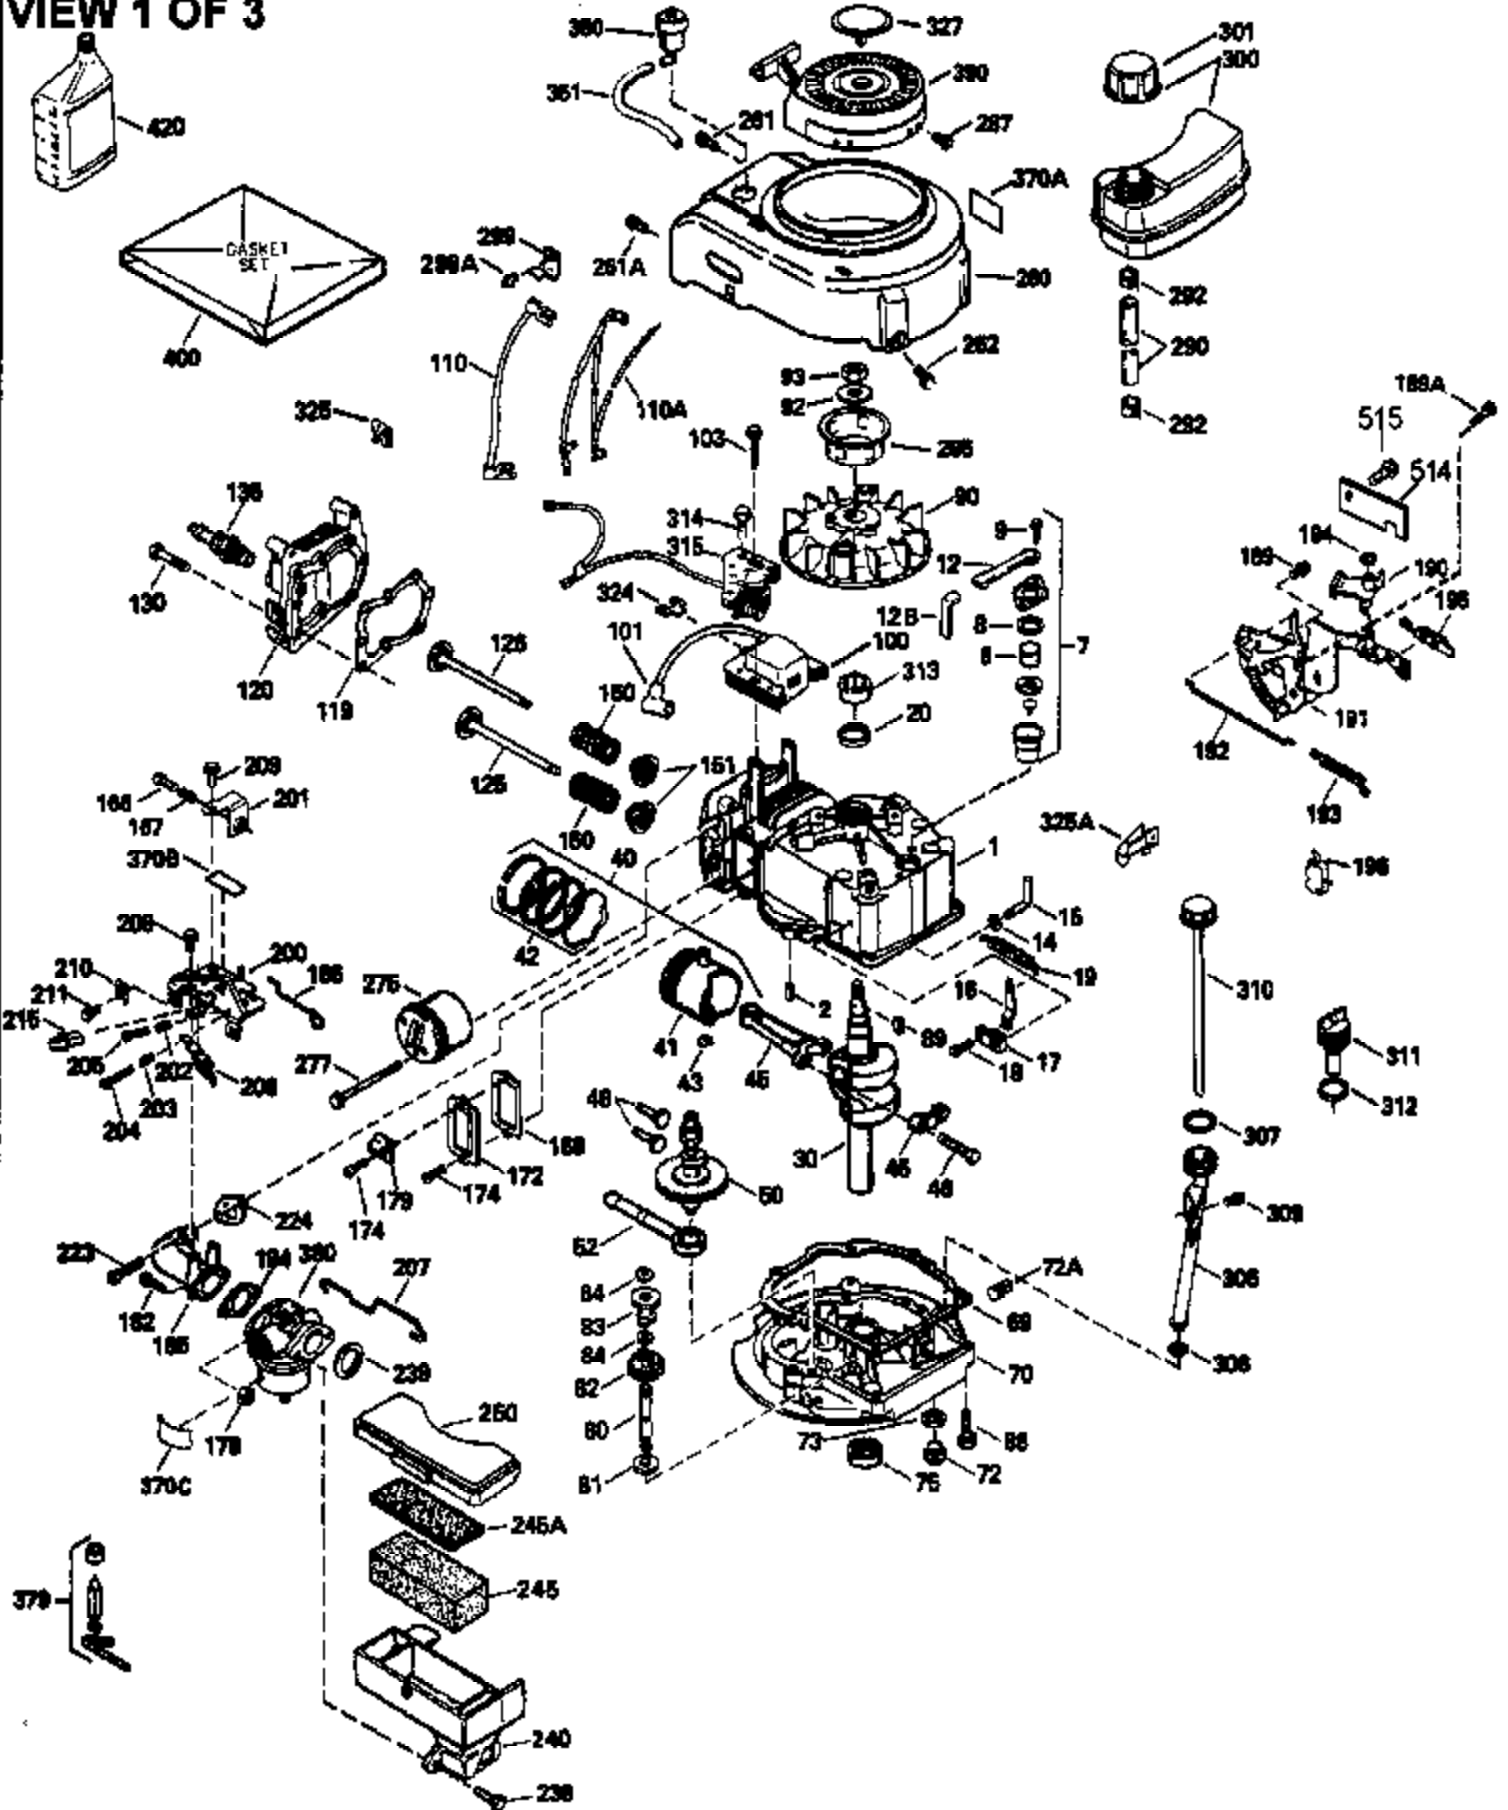

ILLUSTRATION SHOWS TYPICAL PARTS ONLY. ORDER BY PART NUMBER. PARTS NOT LISTED ARE SUPPLIED BY OEM.

VIEW 1 OF 3

Engine Parts List #1

Ref #	Part Number	Qty	Description
1	36478A	1	Cylinder (Incl. 2,7,20 & 125)
2	26727	2	Dowel Pin
6	33734	1	Breather Element
7	36557	1	Breather Body Ass'y. (Incl. 6 & 12)
12	36558	1	Breather Cover & Tube
14	28277	1	Washer
15	30589	1	Governor Rod (Incl. 14)
16	31383A	1	Governor Lever
17	31335	1	Governor Lever Clamp
18	650548	1	Screw, 8-32 x 5/16"
19	31361	1	Extension Spring
20	32600	1	Oil Seal
30	34570A	1	Crankshaft
40	36073	1	Piston, Pin & Ring Set (Std.)
40	36074	1	Piston, Pin & Ring Set (.010" OS)
40	36075	1	Piston, Pin & Ring Set (.020" OS)
41	36070	1	Piston & Pin Ass'y. (Std.) (Incl. 43)
41	36071	1	Piston & Pin Ass'y. (.010" OS) (Incl. 43)
41	36072	1	Piston & Pin Ass'y. (.020" OS) (Incl. 43)
42	36076	1	Ring Set (Std.)
42	36077	1	Ring Set (.010" OS)
42	36078	1	Ring Set (.020" OS)
43	20381	2	Piston Pin Retaining Ring
45	32875	1	Connecting Rod Ass'y. (Incl. 46)
46	32610A	2	Connecting Rod Bolt
48	27241	2	Valve Lifter
50	35992	1	Camshaft (MCR)
52	29914	1	Oil Pump Ass'y.
69	35261	1	* Mounting Flange Gasket
70	34311D	1	Mounting Flange (Incl. 72 thru 83)
72	36083	1	Oil Drain Plug
75	27897	1	Oil Seal
80	30574A	1	Governor Shaft
81	30590A	1	Washer
82	30591	1	Governor Gear Ass'y. (Incl. 81)
83	30588A	1	Governor Spool
86	650488	6	Screw, 1/4-20 x 1-1/4"
89	611004	1	Flywheel Key
90	611112	1	Flywheel
92	650815	1	Belleville Washer
93	650816	1	Flywheel Nut
100	34443A	1	Solid State Ignition
101	610118	1	Spark Plug Cover
103	651007	2	Screw, Torx T-15, 10-24 x 15/16"
110	34961	1	Ground Wire
110C	36230	1	Ground Wire
119	36477	1	* Cylinder Head Gasket
120	36476	1	Cylinder Head
125	36471	1	Exhaust Valve (Std.) (Incl. 151)
125	36472	1	Exhaust Valve (1/32" OS) (Incl. 151)
126	29314B	1	Intake Valve (Std.) (Incl. 151)
126	29315C	1	Intake Valve (1/32" OS) (Incl. 151)
130	6021A	8	Screw, 5/16-18 x 1-1/2"
135	35395	1	Resistor Spark Plug (RJ19LM)
150	35991	2	Valve Spring
151	31673	2	Valve Spring Cap
169	27234A	1	* Valve Cover Gasket
172	32755	1	Valve Cover