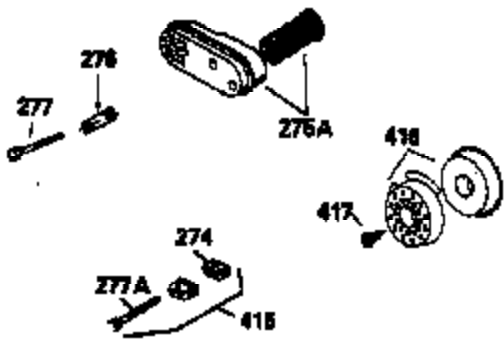

ILLUSTRATION SHOWS TYPICAL PARTS ONLY. ORDER BY PART NUMBER. PARTS NOT LISTED ARE SUPPLIED BY OEM.

VIEW 3 OF 3

Ref #	Part Number	Qty	Description
19	36281	1	Extension Spring
69	35261	1	* Mounting Flange Gasket
92	650815	1	Belleville Washer
182	6201	2	Screw, 1/4-28 x 7/8"
185	36544	1	Intake Pipe (Incl. 224)
186	34337	1	Governor Link
191	36559	1	S.E. Brake Bracket (Incl. 195)
223	650451	2	Screw, 1/4-20 x 1"
238	650932	2	Screw, 10-32 x 49/64"
241	35797	1	Air Cleaner Collar
245	35066	1	Air Cleaner Filter
250	35986	1	Air Cleaner Cover
277	650988	2	Screw, 1/4-20 x 2-5/16"
370A	36261	1	Lubrication Decal
416	36085	1	Spark Arrestor Kit (Incl. 417)(Optional)
417	650760	1	Screw, 8-32 x 3/8" (Optional)