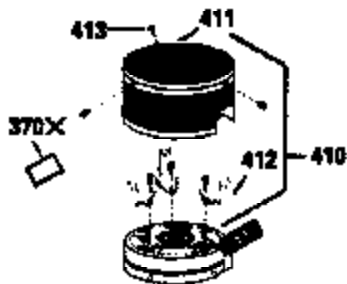

ILLUSTRATION SHOWS TYPICAL PARTS ONLY. ORDER BY PART NUMBER. PARTS NOT LISTED ARE SUPPLIED BY OEM.

VIEW 3 OF 3

Ref #	Part Number	Qty	Description
19	36281	1	Extension Spring
69	35261	1	* Mounting Flange Gasket
92	650815	1	Belleville Washer
182	6201	2	Screw, 1/4-28 x 7/8"
185	36544	1	Intake Pipe (Incl. 224)
186	34337	1	Governor Link
191	36559	1	S.E. Brake Bracket (Incl. 195)
223	650451	2	Screw, 1/4-20 x 1"
238	650932	2	Screw, 10-32 x 49/64"
241	35797	1	Air Cleaner Collar
245	35066	1	Air Cleaner Filter
250	35986	1	Air Cleaner Cover
277	650988	2	Screw, 1/4-20 x 2-5/16"
370A	36261	1	Lubrication Decal
416	36085	1	Spark Arrestor Kit (Incl. 417)(Optional)
417	650760	1	Screw, 8-32 x 3/8" (Optional)