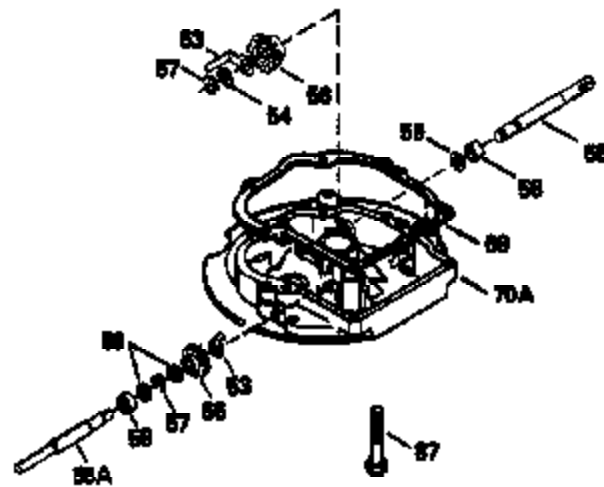

ILLUSTRATION SHOWS TYPICAL PARTS ONLY. ORDER BY PART NUMBER. PARTS NOT LISTED ARE SUPPLIED BY OEM.

VIEW 3 OF 3

Ref #	Part Number	Qty	Description
19	36281	1	Extension Spring
69	35261	1	* Mounting Flange Gasket
92	650815	1	Belleville Washer
182	6201	2	Screw, 1/4-28 x 7/8"
185	36544	1	Intake Pipe (Incl. 224)
186	34337	1	Governor Link
191	36559	1	S.E. Brake Bracket (Incl. 195)
223	650451	2	Screw, 1/4-20 x 1"
238	650932	2	Screw, 10-32 x 49/64"
241	35797	1	Air Cleaner Collar
245	35066	1	Air Cleaner Filter
250	35986	1	Air Cleaner Cover
277	650988	2	Screw, 1/4-20 x 2-5/16"
370A	36261	1	Lubrication Decal
416	36085	1	Spark Arrestor Kit (Incl. 417)(Optional)
417	650760	1	Screw, 8-32 x 3/8" (Optional)