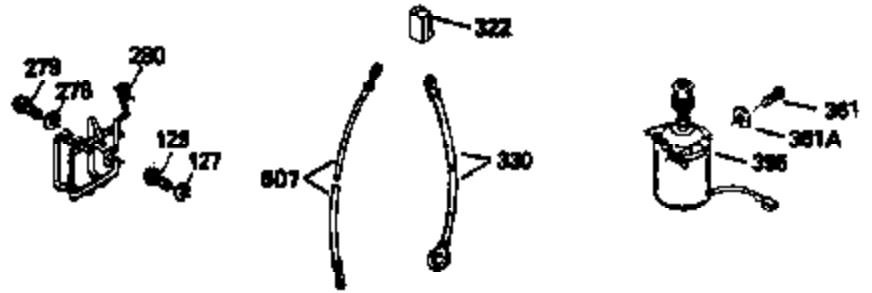

ILLUSTRATION SHOWS TYPICAL PARTS ONLY. ORDER BY PART NUMBER. PARTS NOT LISTED ARE SUPPLIED BY OEM.

VIEW 3 OF 3

Ref #	Part Number	Qty	Description
19	36281	1	Extension Spring
69	35261	1	* Mounting Flange Gasket
92	650815	1	Belleville Washer
182	6201	2	Screw, 1/4-28 x 7/8"
185	36544	1	Intake Pipe (Incl. 224)
186	34337	1	Governor Link
191	36559	1	S.E. Brake Bracket (Incl. 195)
223	650451	2	Screw, 1/4-20 x 1"
238	650932	2	Screw, 10-32 x 49/64"
241	35797	1	Air Cleaner Collar
245	35066	1	Air Cleaner Filter
250	35986	1	Air Cleaner Cover
277	650988	2	Screw, 1/4-20 x 2-5/16"
370A	36261	1	Lubrication Decal
416	36085	1	Spark Arrestor Kit (Incl. 417)(Optional)
417	650760	1	Screw, 8-32 x 3/8" (Optional)