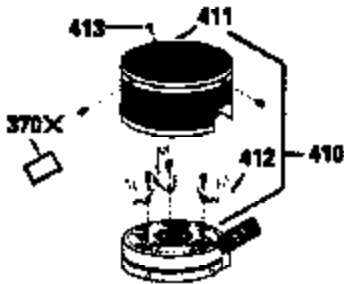

ILLUSTRATION SHOWS TYPICAL PARTS ONLY. ORDER BY PART NUMBER. PARTS NOT LISTED ARE SUPPLIED BY OEM.

VIEW 3 OF 3

Ref #	Part Number	Qty	Description
	RPMHigh		3000 to 3300
	RPMLow		2000 to 2300
19	31361	1	Extension Spring
69	35261	1	* Mounting Flange Gasket
92	650815	1	Belleville Washer
182	6201	2	Screw, 1/4-28 x 7/8"
185	31384A	1	Intake Pipe (Incl. 224)
186	34337	1	Governor Link
191	35015B	1	S.E. Brake Bracket (Incl. 195)
223	650451	2	Screw, 1/4-20 x 1"
238	650806	2	Screw, 10-32 x 5/8"
245	34340	1	Air Cleaner Filter
250	34341B	1	Air Cleaner Cover
276	35994	1	Locking Plate
277	650957	2	Screw, 1/4-20 x 2-31/32"
370A	36260	1	Primer Decal