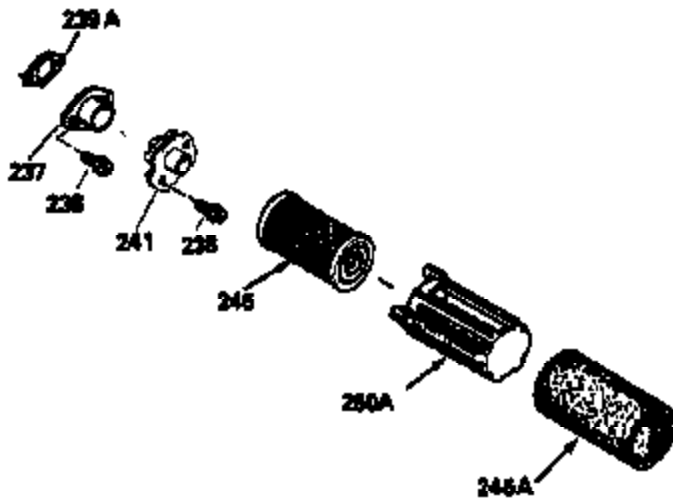

ILLUSTRATION SHOWS TYPICAL PARTS ONLY. ORDER BY PART NUMBER. PARTS NOT LISTED ARE SUPPLIED BY OEM.

VIEW 3 OF 3

Ref #	Part Number	Qty	Description
	RPMHigh		3000 to 3300
	RPMLow		2000 to 2300
19	31361	1	Extension Spring
69	35261	1	* Mounting Flange Gasket
92	650815	1	Belleville Washer
182	6201	2	Screw, 1/4-28 x 7/8"
185	31384A	1	Intake Pipe (Incl. 224)
186	34337	1	Governor Link
191	35015B	1	S.E. Brake Bracket (Incl. 195)
223	650451	2	Screw, 1/4-20 x 1"
238	650806	2	Screw, 10-32 x 5/8"
245	34340	1	Air Cleaner Filter
250	34341B	1	Air Cleaner Cover
276	35994	1	Locking Plate
277	650957	2	Screw, 1/4-20 x 2-31/32"
370A	36260	1	Primer Decal