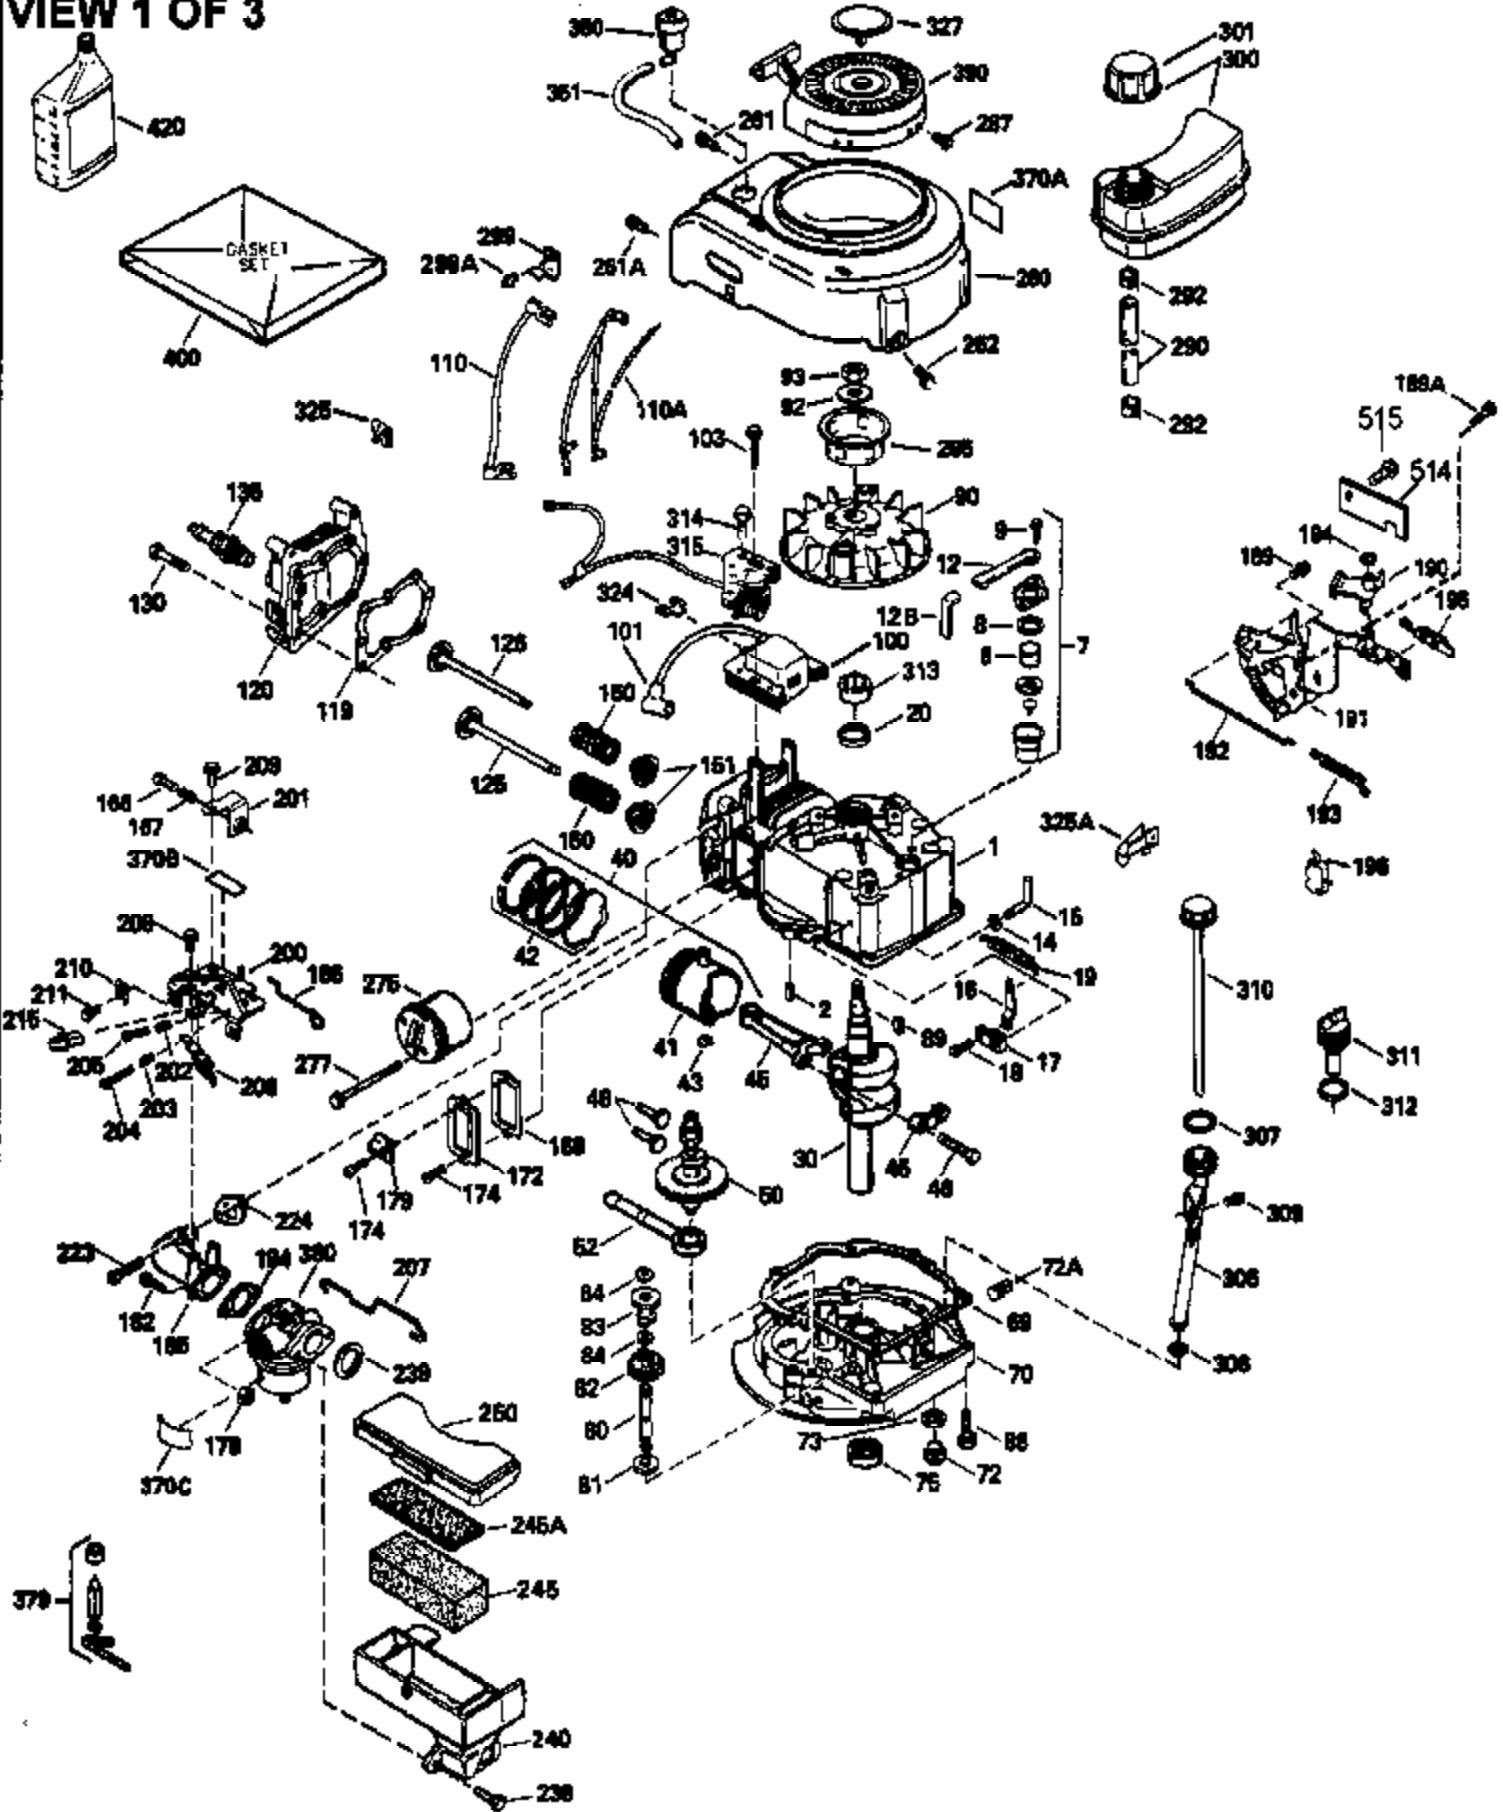

## Engine Parts List #1

Ref #	Part Number	Qty	Description
	RPMHigh		3000 to 3300
	RPMLow		2000 to 2300
1	36265	1	Cylinder (Incl. 2 & 20)
2	26727	2	Dowel Pin
6	33734	1	Breather Element
7	34214A	1	Breather Ass'y. (Incl. 6, 8, 9 & 12)
8	33735	1	* Breather Gasket
9	30200	2	Screw, 10-24 x 9/16"
12	33886	1	Breather Tube
14	28277	1	Washer
15	30589	1	Governor Rod (Incl. 14)
16	31383A	1	Governor Lever
17	31335	1	Governor Lever Clamp
18	650548	1	Screw, 8-32 x 5/16"
19	31361	1	Extension Spring
20	32600	1	Oil Seal
30	34570A	1	Crankshaft
40	36073	1	Piston, Pin & Ring Set (Std.)
40	36074	1	Piston, Pin & Ring Set (.010" OS)
40	36075	1	Piston, Pin & Ring Set (.020" OS)
41	36070	1	Piston & Pin Ass'y. (Std.) (Incl. 43)
41	36071	1	Piston & Pin Ass'y. (.010" OS) (Incl. 43)
41	36072	1	Piston & Pin Ass'y. (.020" OS) (Incl. 43)
42	36076	1	Ring Set (Std.)
42	36077	1	Ring Set (.010" OS)
42	36078	1	Ring Set (.020" OS)
43	20381	2	Piston Pin Retaining Ring
45	32875	1	Connecting Rod Ass'y. (Incl. 46)
46	32610A	2	Connecting Rod Bolt
48	27241	2	Valve Lifter
50	35992	1	Camshaft (MCR)
52	29914	1	Oil Pump Ass'y.
69	35261	1	* Mounting Flange Gasket
70	34311D	1	Mounting Flange (Incl. 72 thru 83)
72	36083	1	Oil Drain Plug
75	27897	1	Oil Seal
80	30574A	1	Governor Shaft
81	30590A	1	Washer
82	30591	1	Governor Gear Ass'y. (Incl. 81)
83	30588A	1	Governor Spool
86	650488	6	Screw, 1/4-20 x 1-1/4"
89	611004	1	Flywheel Key
90	611112	1	Flywheel
92	650815	1	Belleville Washer
93	650816	1	Flywheel Nut
100	34443A	1	Solid State Ignition
101	610118	1	Spark Plug Cover
103	650814	2	Screw, Torx T-15, 10-24 x 1"
110	34961	1	Ground Wire
119	33554A	1	* Cylinder Head Gasket
120	34342	1	Cylinder Head
125	29313C	1	Exhaust Valve (Std.) (Incl. 151)
125	29315C	1	Exhaust Valve (1/32" OS) (Incl. 151)
126	29314B	1	Intake Valve (Std.) (Incl. 151)
126	29315C	1	Intake Valve (1/32" OS) (Incl. 151)
130	6021A	8	Screw, 5/16-18 x 1-1/2"
135	35395	1	Resistor Spark Plug (RJ19LM)
150	35991	2	Valve Spring