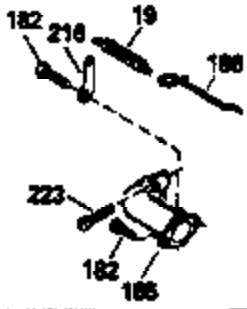

ILLUSTRATION SHOWS TYPICAL PARTS ONLY. ORDER BY PART NUMBER. PARTS NOT LISTED ARE SUPPLIED BY OEM.

VIEW 3 OF 3

Ref #	Part Number	Qty	Description
	RPMHigh		3000 to 3300
	RPMLow		2000 to 2300
19	31361	1	Extension Spring
69	35261	1	* Mounting Flange Gasket
92	650815	1	Belleville Washer
182	6201	2	Screw, 1/4-28 x 7/8"
185	31384A	1	Intake Pipe (Incl. 224)
186	34337	1	Governor Link
191	35015B	1	S.E. Brake Bracket (Incl. 195)
223	650451	2	Screw, 1/4-20 x 1"
238	650806	2	Screw, 10-32 x 5/8"
245	34340	1	Air Cleaner Filter
250	34341B	1	Air Cleaner Cover
276	35994	1	Locking Plate
277	650957	2	Screw, 1/4-20 x 2-31/32"
370A	36260	1	Primer Decal