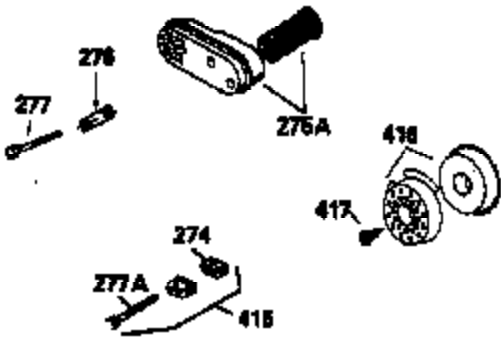

ILLUSTRATION SHOWS TYPICAL PARTS ONLY. ORDER BY PART NUMBER. PARTS NOT LISTED ARE SUPPLIED BY OEM.

VIEW 3 OF 3

Ref #	Part Number	Qty	Description
	RPMHigh		3000 to 3300
	RPMLow		2000 to 2300
19	31361	1	Extension Spring
69	35261	1	* Mounting Flange Gasket
92	650815	1	Belleville Washer
182	6201	2	Screw, 1/4-28 x 7/8"
185	31384A	1	Intake Pipe (Incl. 224)
186	34337	1	Governor Link
191	35015B	1	S.E. Brake Bracket (Incl. 195)
223	650451	2	Screw, 1/4-20 x 1"
238	650806	2	Screw, 10-32 x 5/8"
245	34340	1	Air Cleaner Filter
250	34341B	1	Air Cleaner Cover
276	35994	1	Locking Plate
277	650957	2	Screw, 1/4-20 x 2-31/32"
370A	36260	1	Primer Decal