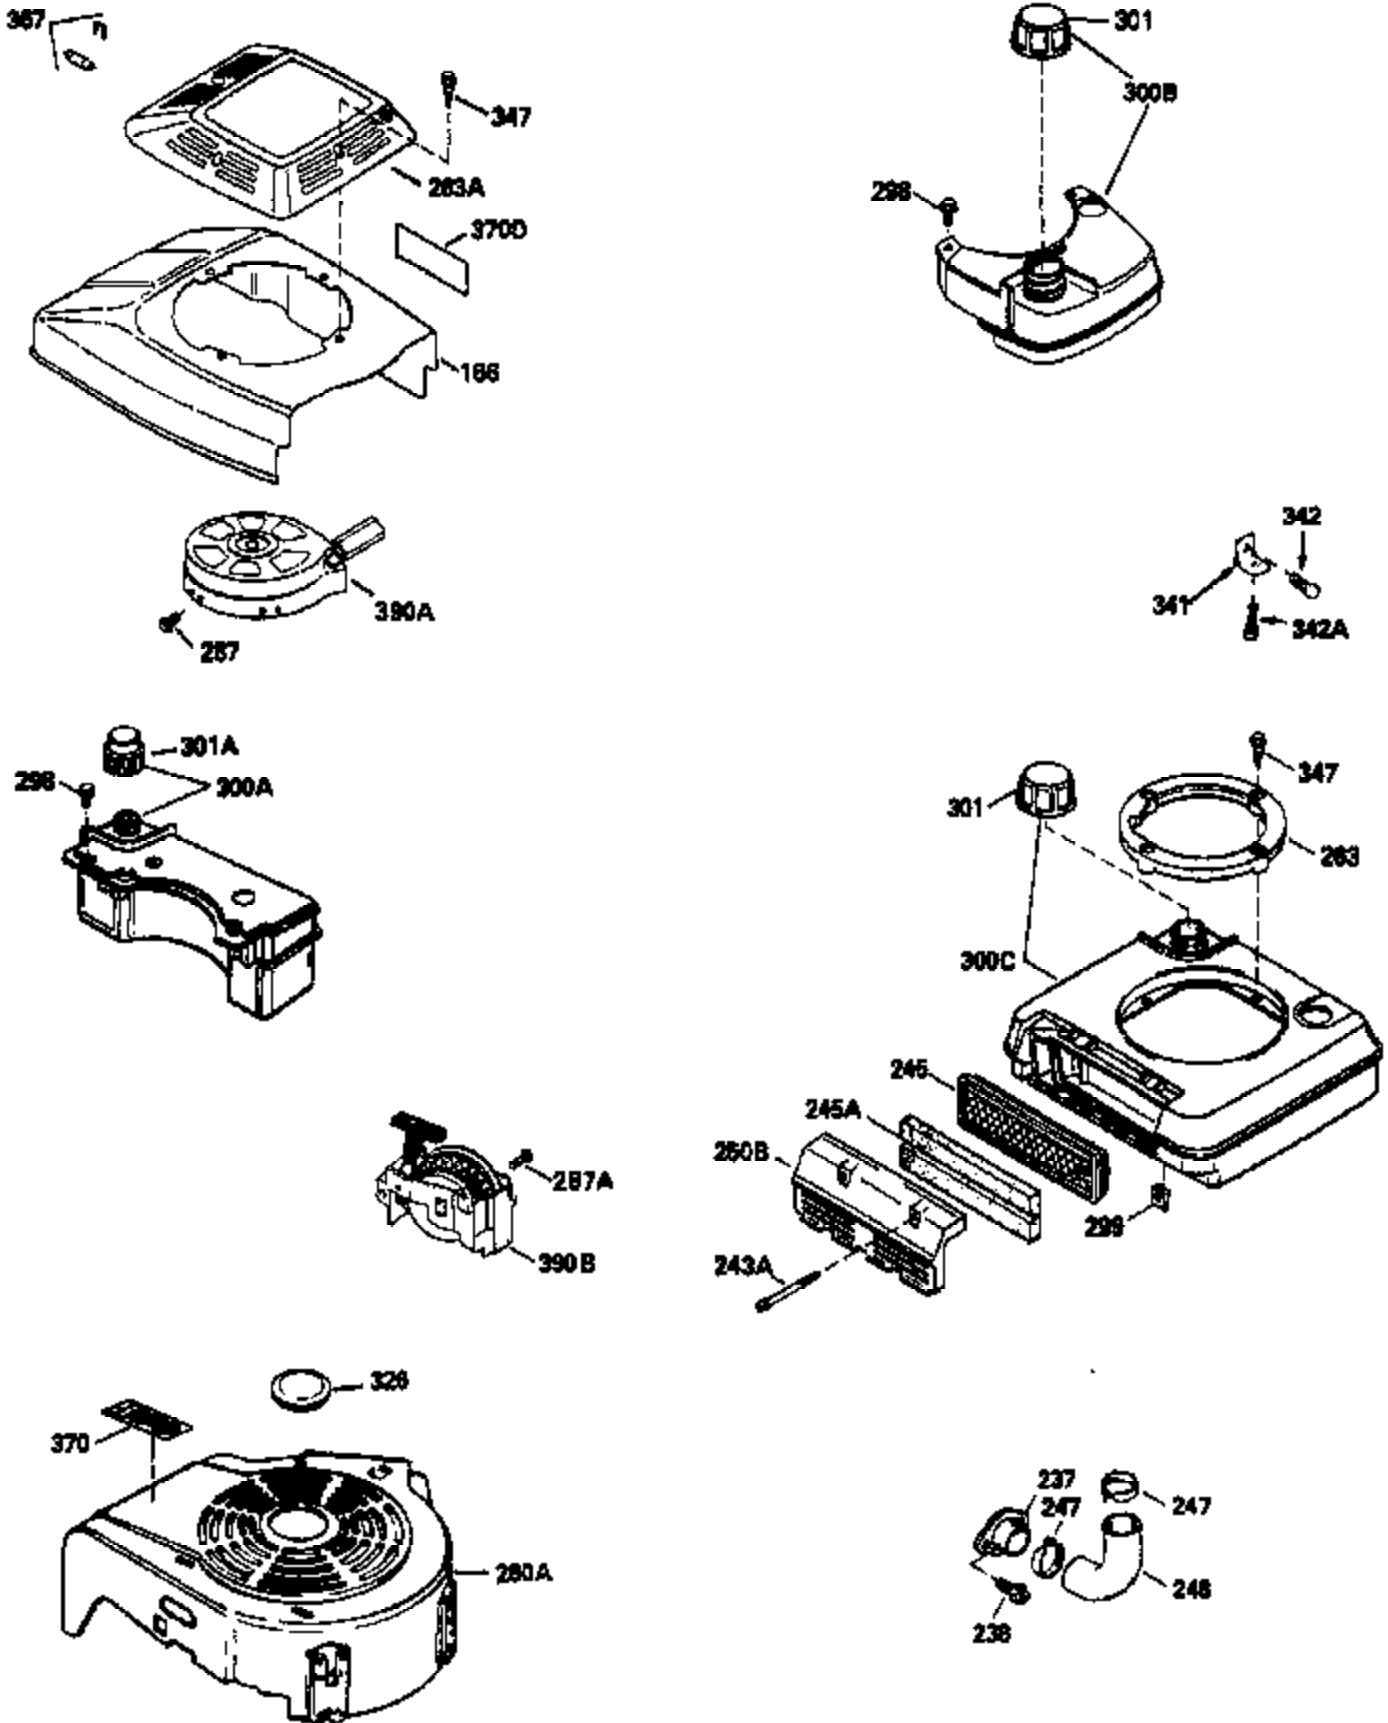

ILLUSTRATION SHOWS TYPICAL PARTS ONLY. ORDER BY PART NUMBER. PARTS NOT LISTED ARE SUPPLIED BY OEM.

VIEW 2 OF 3

Ref #	Part Number	Qty	Description
	RPMHigh		3000 to 3300
	RPMLow		2000 to 2300
92	650815	1	Belleville Washer
191	35015B	1	S.E. Brake Bracket (Incl. 195)
238	650806	2	Screw, 10-32 x 5/8"
245	34340	1	Air Cleaner Filter
287	650884	2	Screw, 8-32 x 1/2"
298	28763	3	Screw, 10-32 x 35/64"
301	33032	1	Fuel Cap
370A	34144	1	Primer Decal
370	34346	1	Lubrication Decal
390	590686	1	Rewind Starter