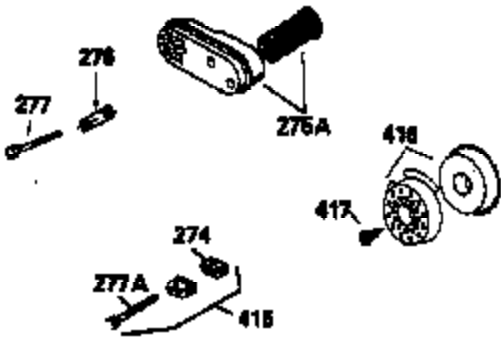

Ref #	Part Number	Qty	Description
420	730225	1	SAE 30 4-Cycle Engine Oil (Quart)

ILLUSTRATION SHOWS TYPICAL PARTS ONLY. ORDER BY PART NUMBER. PARTS NOT LISTED ARE SUPPLIED BY OEM.

VIEW 2 OF 3

Ref #	Part Number	Qty	Description
	RPMHigh		3000 to 3300
	RPMLow		2000 to 2300
92	650815	1	Belleville Washer
191	35015B	1	S.E. Brake Bracket (Incl. 195)
238	650806	2	Screw, 10-32 x 5/8"
245	34340	1	Air Cleaner Filter
287	650884	2	Screw, 8-32 x 1/2"
298	28763	3	Screw, 10-32 x 35/64"
301	33032	1	Fuel Cap
370A	34144	1	Primer Decal
370	34346	1	Lubrication Decal
390	590686	1	Rewind Starter

ILLUSTRATION SHOWS TYPICAL PARTS ONLY. ORDER BY PART NUMBER. PARTS NOT LISTED ARE SUPPLIED BY OEM.

VIEW 3 OF 3

Ref #	Part Number	Qty	Description
	RPMHigh		3000 to 3300
	RPMLow		2000 to 2300
19	31361	1	Extension Spring
69	35261	1	* Mounting Flange Gasket
92	650815	1	Belleville Washer
182	6201	2	Screw, 1/4-28 x 7/8"
185	31384A	1	Intake Pipe (Incl. 224)
186	34337	1	Governor Link
191	35015B	1	S.E. Brake Bracket (Incl. 195)
223	650451	2	Screw, 1/4-20 x 1"
238	650806	2	Screw, 10-32 x 5/8"
245	34340	1	Air Cleaner Filter
250	34341B	1	Air Cleaner Cover
276	35994	1	Locking Plate
277	650957	2	Screw, 1/4-20 x 2-31/32"
370A	34144	1	Primer Decal