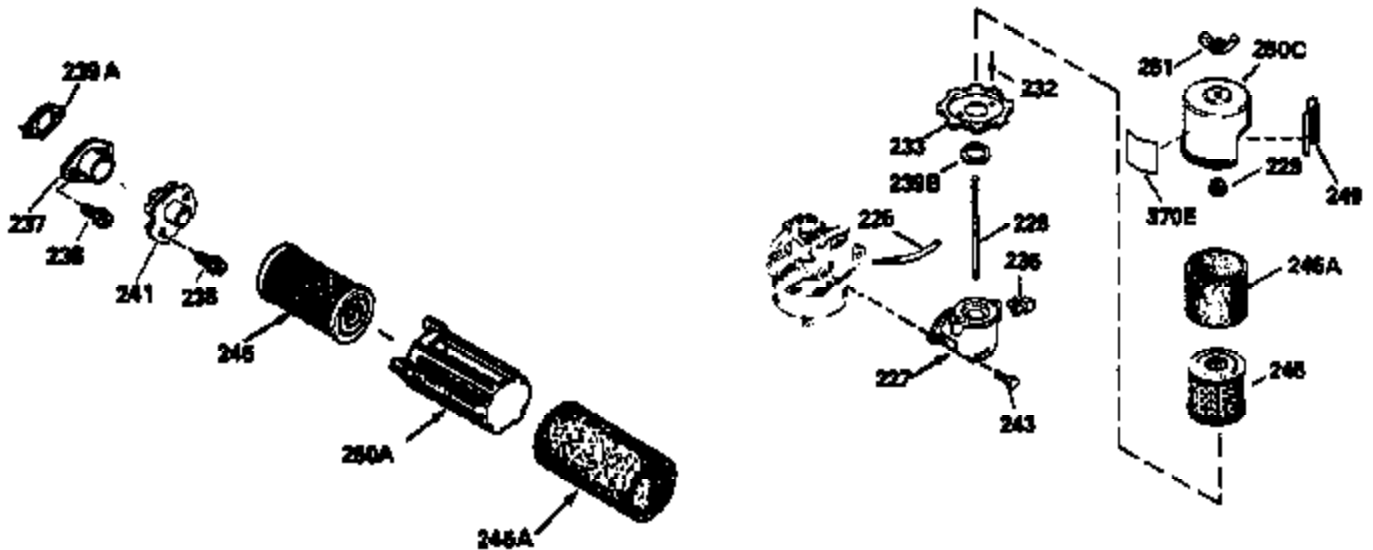

Ref #	Part Number	Qty	Description
420	730225	1	SAE 30 4-Cycle Engine Oil (Quart)

ILLUSTRATION SHOWS TYPICAL PARTS ONLY. ORDER BY PART NUMBER. PARTS NOT LISTED ARE SUPPLIED BY OEM.

VIEW 2 OF 3

Ref #	Part Number	Qty	Description
	RPMHigh		3000 to 3300
	RPMLow		2000 to 2300
92	650815	1	Belleville Washer
191	35015B	1	S.E. Brake Bracket (Incl. 195)
238	650806	2	Screw, 10-32 x 5/8"
245	34340	1	Air Cleaner Filter
287	650884	2	Screw, 8-32 x 1/2"
298	28763	3	Screw, 10-32 x 35/64"
301	33032	1	Fuel Cap
370A	34144	1	Primer Decal
370	34346	1	Lubrication Decal
390	590686	1	Rewind Starter

ILLUSTRATION SHOWS TYPICAL PARTS ONLY. ORDER BY PART NUMBER. PARTS NOT LISTED ARE SUPPLIED BY OEM.

VIEW 3 OF 3

Ref #	Part Number	Qty	Description
	RPMHigh		3000 to 3300
	RPMLow		2000 to 2300
19	31361	1	Extension Spring
69	35261	1	* Mounting Flange Gasket
92	650815	1	Belleville Washer
182	6201	2	Screw, 1/4-28 x 7/8"
185	31384A	1	Intake Pipe (Incl. 224)
186	34337	1	Governor Link
191	35015B	1	S.E. Brake Bracket (Incl. 195)
223	650451	2	Screw, 1/4-20 x 1"
238	650806	2	Screw, 10-32 x 5/8"
245	34340	1	Air Cleaner Filter
250	34341B	1	Air Cleaner Cover
276	35994	1	Locking Plate
277	650957	2	Screw, 1/4-20 x 2-31/32"
370A	34144	1	Primer Decal