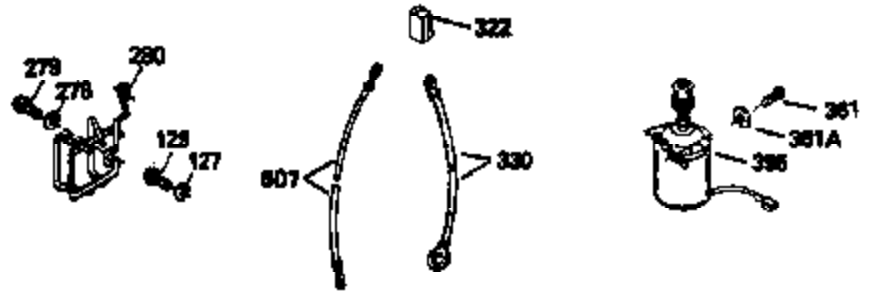

Ref #	Part Number	Qty	Description
420	730225	1	SAE 30 4-Cycle Engine Oil (Quart)

ILLUSTRATION SHOWS TYPICAL PARTS ONLY. ORDER BY PART NUMBER. PARTS NOT LISTED ARE SUPPLIED BY OEM.

VIEW 2 OF 3

Ref #	Part Number	Qty	Description
	RPMHigh		3000 to 3300
	RPMLow		2000 to 2300
92	650815	1	Belleville Washer
191	35015B	1	S.E. Brake Bracket (Incl. 195)
238	650806	2	Screw, 10-32 x 5/8"
245	34340	1	Air Cleaner Filter
287	650884	2	Screw, 8-32 x 1/2"
298	28763	3	Screw, 10-32 x 35/64"
301	33032	1	Fuel Cap
370A	34144	1	Primer Decal
370	34346	1	Lubrication Decal
390	590686	1	Rewind Starter

ILLUSTRATION SHOWS TYPICAL PARTS ONLY. ORDER BY PART NUMBER. PARTS NOT LISTED ARE SUPPLIED BY OEM.

VIEW 3 OF 3

Ref #	Part Number	Qty	Description
	RPMHigh		3000 to 3300
	RPMLow		2000 to 2300
19	31361	1	Extension Spring
69	35261	1	* Mounting Flange Gasket
92	650815	1	Belleville Washer
182	6201	2	Screw, 1/4-28 x 7/8"
185	31384A	1	Intake Pipe (Incl. 224)
186	34337	1	Governor Link
191	35015B	1	S.E. Brake Bracket (Incl. 195)
223	650451	2	Screw, 1/4-20 x 1"
238	650806	2	Screw, 10-32 x 5/8"
245	34340	1	Air Cleaner Filter
250	34341B	1	Air Cleaner Cover
276	35994	1	Locking Plate
277	650957	2	Screw, 1/4-20 x 2-31/32"
370A	34144	1	Primer Decal