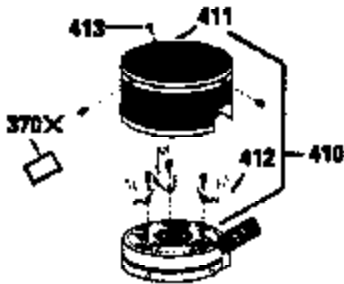

Ref #	Part Number	Qty	Description
420	730225	1	SAE 30 4-Cycle Engine Oil (Quart)

ILLUSTRATION SHOWS TYPICAL PARTS ONLY. ORDER BY PART NUMBER. PARTS NOT LISTED ARE SUPPLIED BY OEM.

VIEW 2 OF 3

Ref #	Part Number	Qty	Description
	RPMHigh		3000 to 3300
	RPMLow		2000 to 2300
92	650815	1	Belleville Washer
191	35015B	1	S.E. Brake Bracket (Incl. 195)
238	650806	2	Screw, 10-32 x 5/8"
245	34340	1	Air Cleaner Filter
287	650884	2	Screw, 8-32 x 1/2"
298	28763	3	Screw, 10-32 x 35/64"
301	33032	1	Fuel Cap
370A	34144	1	Primer Decal
370	34346	1	Lubrication Decal
390	590686	1	Rewind Starter

ILLUSTRATION SHOWS TYPICAL PARTS ONLY. ORDER BY PART NUMBER. PARTS NOT LISTED ARE SUPPLIED BY OEM.

VIEW 3 OF 3

Ref #	Part Number	Qty	Description
	RPMHigh		3000 to 3300
	RPMLow		2000 to 2300
19	31361	1	Extension Spring
69	35261	1	* Mounting Flange Gasket
92	650815	1	Belleville Washer
182	6201	2	Screw, 1/4-28 x 7/8"
185	31384A	1	Intake Pipe (Incl. 224)
186	34337	1	Governor Link
191	35015B	1	S.E. Brake Bracket (Incl. 195)
223	650451	2	Screw, 1/4-20 x 1"
238	650806	2	Screw, 10-32 x 5/8"
245	34340	1	Air Cleaner Filter
250	34341B	1	Air Cleaner Cover
276	35994	1	Locking Plate
277	650957	2	Screw, 1/4-20 x 2-31/32"
370A	34144	1	Primer Decal