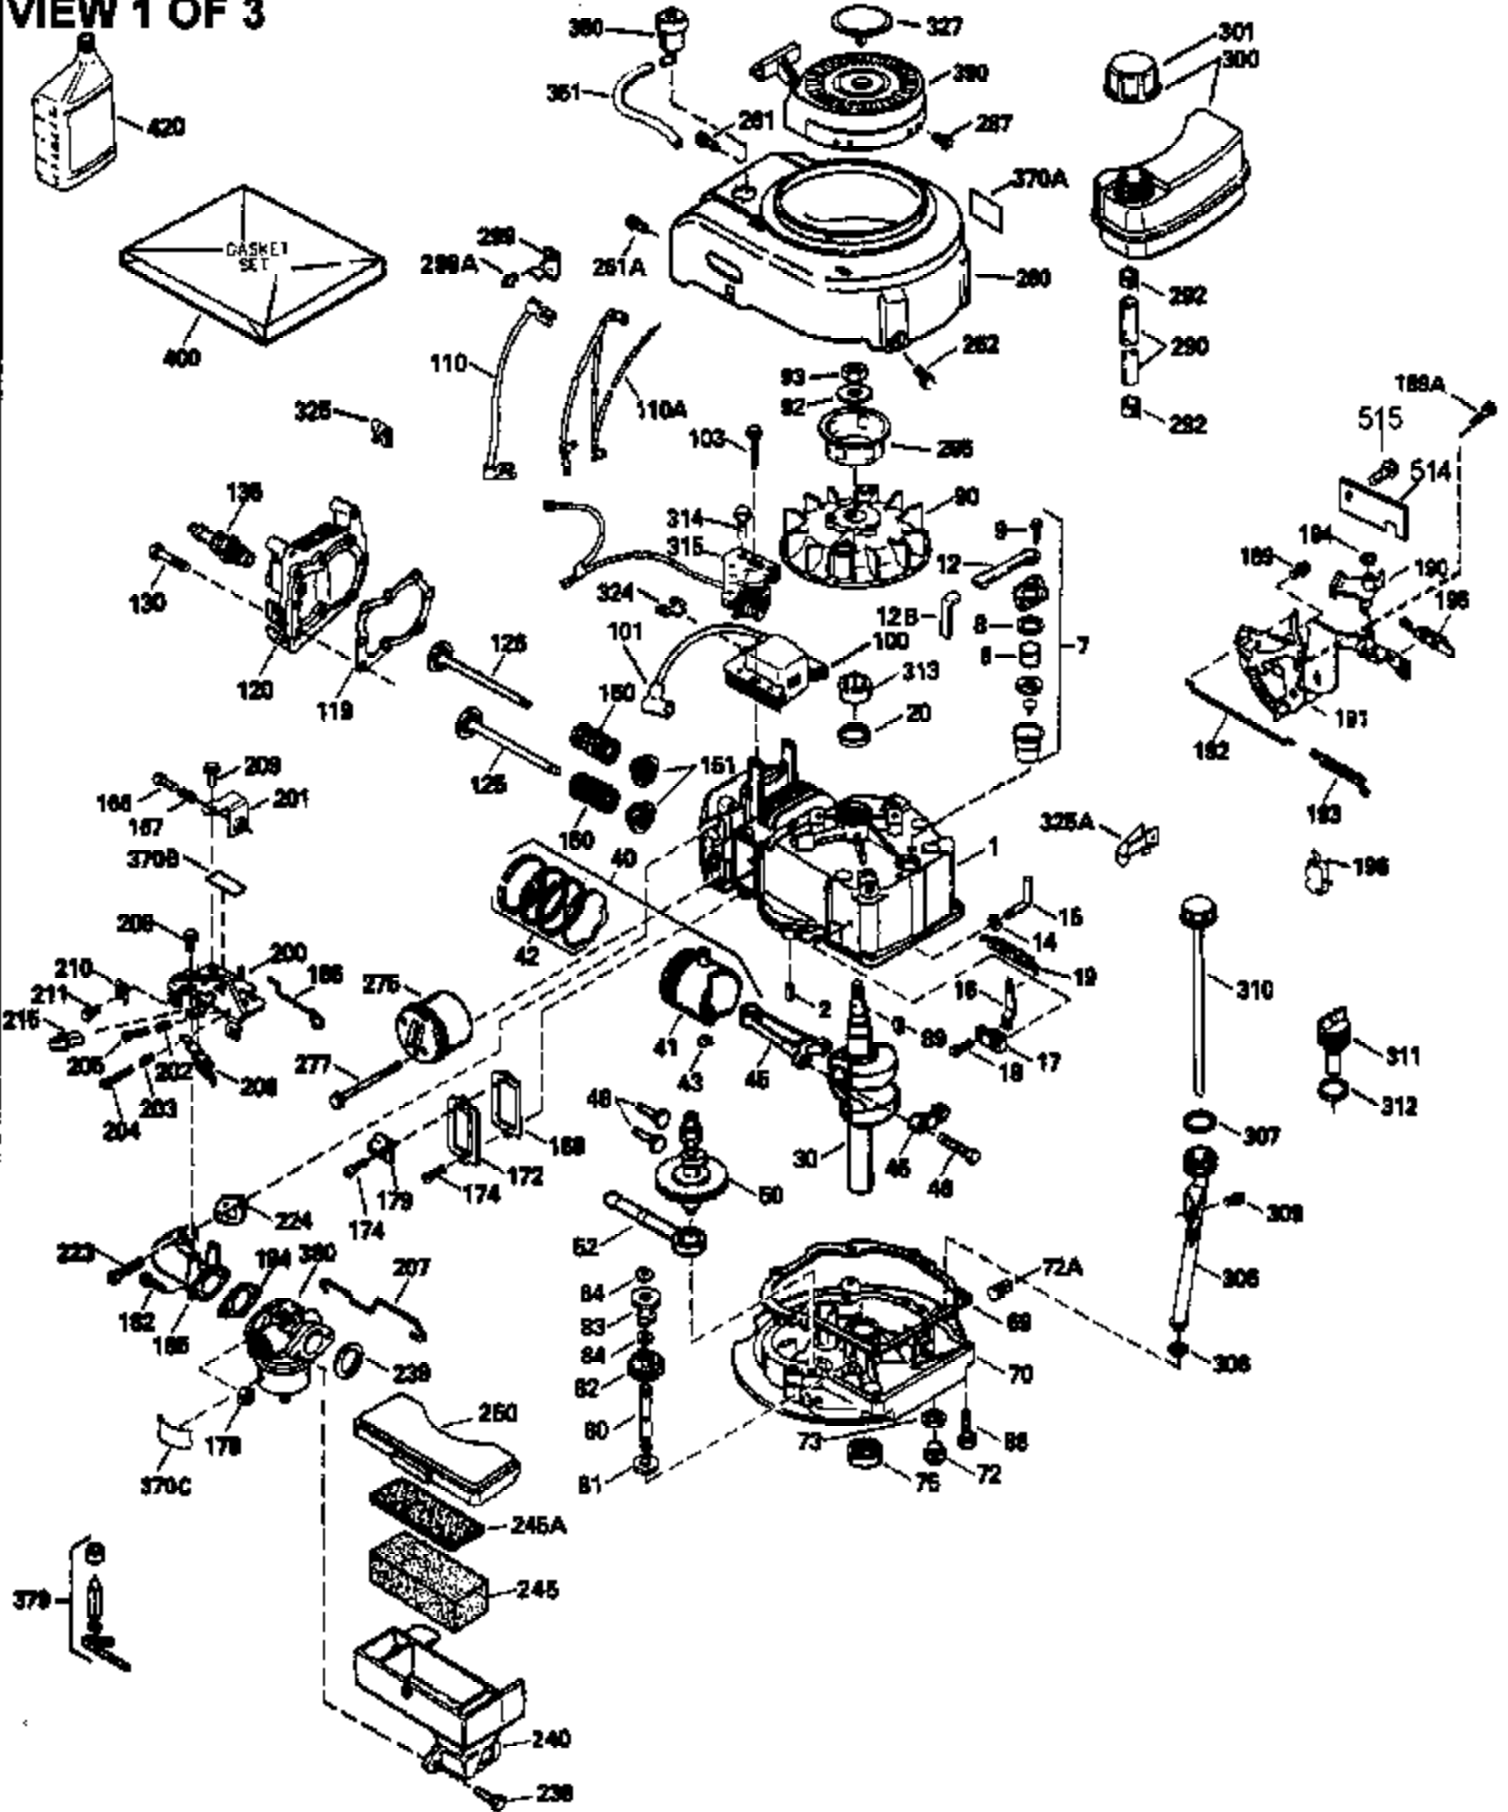

ILLUSTRATION SHOWS TYPICAL PARTS ONLY. ORDER BY PART NUMBER. PARTS NOT LISTED ARE SUPPLIED BY OEM.

VIEW 1 OF 3

Ref #	Part Number	Qty	Description
	RPMHigh		3000 to 3300
	RPMLow		2000 to 2300
1	33968B	1	Cylinder (Incl. 2 & 20)
2	26727	2	Dowel Pin
6	33734	1	Breather Element
7	34214A	1	Breather Ass'y. (Incl. 6, 8, 9 & 12)
8	33735	1	* Breather Gasket
9	30200	2	Screw, 10-24 x 9/16"
12	33886	1	Breather Tube
14	28277	1	Washer
15	30589	1	Governor Rod (Incl. 14)
16	31383A	1	Governor Lever
17	31335	1	Governor Lever Clamp
18	650548	1	Screw, 8-32 x 5/16"
19	31361	1	Extension Spring
20	32600	1	Oil Seal
30	34570A	1	Crankshaft
40	34535	1	Piston, Pin & Ring Set (Std.)
40	34536	1	Piston, Pin & Ring Set (.010" OS)
40	34537	1	Piston, Pin & Ring Set (.020" OS)
41	33562B	1	Piston & Pin Ass'y. (Std.) (Incl. 43)
41	33563B	1	Piston & Pin Ass'y. (.010" OS) (Incl. 43)
41	33564B	1	Piston & Pin Ass'y. (.020" OS) (Incl. 43)
42	33567	1	Ring Set (Std.)
42	33568	1	Ring Set (.010" OS)
42	33569	1	Ring Set (.020" OS)
43	20381	2	Piston Pin Retaining Ring
45	32875	1	Connecting Rod Ass'y. (Incl. 46)
46	32610A	2	Connecting Rod Bolt
48	27241	2	Valve Lifter
50	35992	1	Camshaft (MCR)
52	29914	1	Oil Pump Ass'y.
69	35261	1	* Mounting Flange Gasket
70	34311D	1	Mounting Flange (Incl. 72, 75 & 80)
72	36083	1	Oil Drain Plug
75	27897	1	Oil Seal
80	30574	1	Governor Shaft
81	30590A	1	Washer
82	30591	1	Governor Gear Ass'y. (Incl. 81)
83	30588A	1	Governor Spool
84	29193	2	Retaining Ring
86	650488	6	Screw, 1/4-20 x 1-1/4"
89	611004	1	Flywheel Key
90	611112	1	Flywheel
92	650815	1	Belleville Washer
93	650816	1	Flywheel Nut
100	34443A	1	Solid State Ignition
101	610118	1	Spark Plug Cover
103	650814	2	Screw, Torx T-15, 10-24 x 1"
110	34961	1	Ground Wire
119	33554A	1	* Cylinder Head Gasket
120	34342	1	Cylinder Head
125	29313C	1	Exhaust Valve (Std.) (Incl. 151)
125	29315C	1	Exhaust Valve (1/32" OS) (Incl. 151)
126	29314B	1	Intake Valve (Std.) (Incl. 151)
126	29315C	1	Intake Valve (1/32" OS) (Incl. 151)
130	6021A	8	Screw, 5/16-18 x 1-1/2"
135	35395	1	Resistor Spark Plug (RJ19LM)