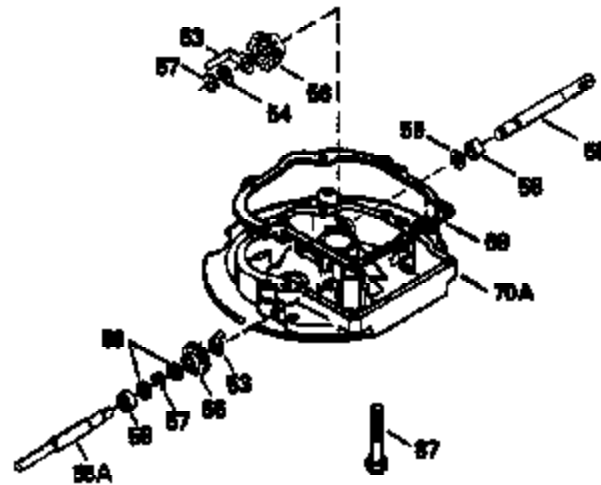

Ref #	Part Number	Qty	Description
420	730225	1	SAE 30 4-Cycle Engine Oil (Quart)

ILLUSTRATION SHOWS TYPICAL PARTS ONLY. ORDER BY PART NUMBER. PARTS NOT LISTED ARE SUPPLIED BY OEM.

VIEW 2 OF 3

Ref #	Part Number	Qty	Description
	RPMHigh		3000 to 3300
	RPMLow		2000 to 2300
92	650815	1	Belleville Washer
191	35015B	1	S.E. Brake Bracket (Incl. 195)
238	650806	2	Screw, 10-32 x 5/8"
245	34340	1	Air Cleaner Filter
287	650884	2	Screw, 8-32 x 1/2"
298	28763	3	Screw, 10-32 x 35/64"
301	33032	1	Fuel Cap
370A	34144	1	Primer Decal
370	34346	1	Lubrication Decal
390	590686	1	Rewind Starter

ILLUSTRATION SHOWS TYPICAL PARTS ONLY. ORDER BY PART NUMBER. PARTS NOT LISTED ARE SUPPLIED BY OEM.

VIEW 3 OF 3

Ref #	Part Number	Qty	Description
	RPMHigh		3000 to 3300
	RPMLow		2000 to 2300
19	31361	1	Extension Spring
69	35261	1	* Mounting Flange Gasket
92	650815	1	Belleville Washer
182	6201	2	Screw, 1/4-28 x 7/8"
185	31384A	1	Intake Pipe (Incl. 224)
186	34337	1	Governor Link
191	35015B	1	S.E. Brake Bracket (Incl. 195)
223	650451	2	Screw, 1/4-20 x 1"
238	650806	2	Screw, 10-32 x 5/8"
245	34340	1	Air Cleaner Filter
250	34341B	1	Air Cleaner Cover
276	35994	1	Locking Plate
277	650957	2	Screw, 1/4-20 x 2-31/32"
370A	34144	1	Primer Decal