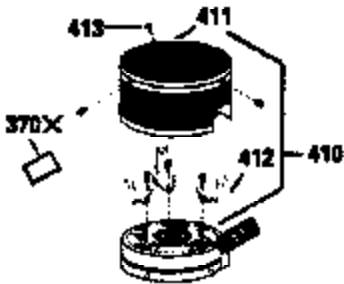

ILLUSTRATION SHOWS TYPICAL PARTS ONLY. ORDER BY PART NUMBER. PARTS NOT LISTED ARE SUPPLIED BY OEM.

VIEW 2 OF 3

Ref #	Part Number	Qty	Description
	RPMHigh		3100 to 3400
	RPMLow		2000 to 2300
92	650815	1	Belleville Washer
238	650806	2	Screw, 10-32 x 5/8"
245	34340	1	Air Cleaner Filter
287	650884	2	Screw, 8-32 x 1/2"
298	28763	3	Screw, 10-32 x 35/64"
301	33032	1	Fuel Cap
370A	34144	1	Primer Decal
370	34346	1	Lubrication Decal
390	590688	1	Rewind Starter

ILLUSTRATION SHOWS TYPICAL PARTS ONLY. ORDER BY PART NUMBER. PARTS NOT LISTED ARE SUPPLIED BY OEM.

VIEW 3 OF 3

Ref #	Part Number	Qty	Description
	RPMHigh		3100 to 3400
	RPMLow		2000 to 2300
19	31361	1	Extension Spring
69	35261	1	* Mounting Flange Gasket
92	650815	1	Belleville Washer
182	6201	2	Screw, 1/4-28 x 7/8"
185	31384A	1	Intake Pipe (Incl. 224)
186	34337	1	Governor Link
223	650451	2	Screw, 1/4-20 x 1"
238	650806	2	Screw, 10-32 x 5/8"
245	34340	1	Air Cleaner Filter
250	34341B	1	Air Cleaner Cover
276	35994	1	Locking Plate
277	650957	2	Screw, 1/4-20 x 2-31/32"
370A	34144	1	Primer Decal