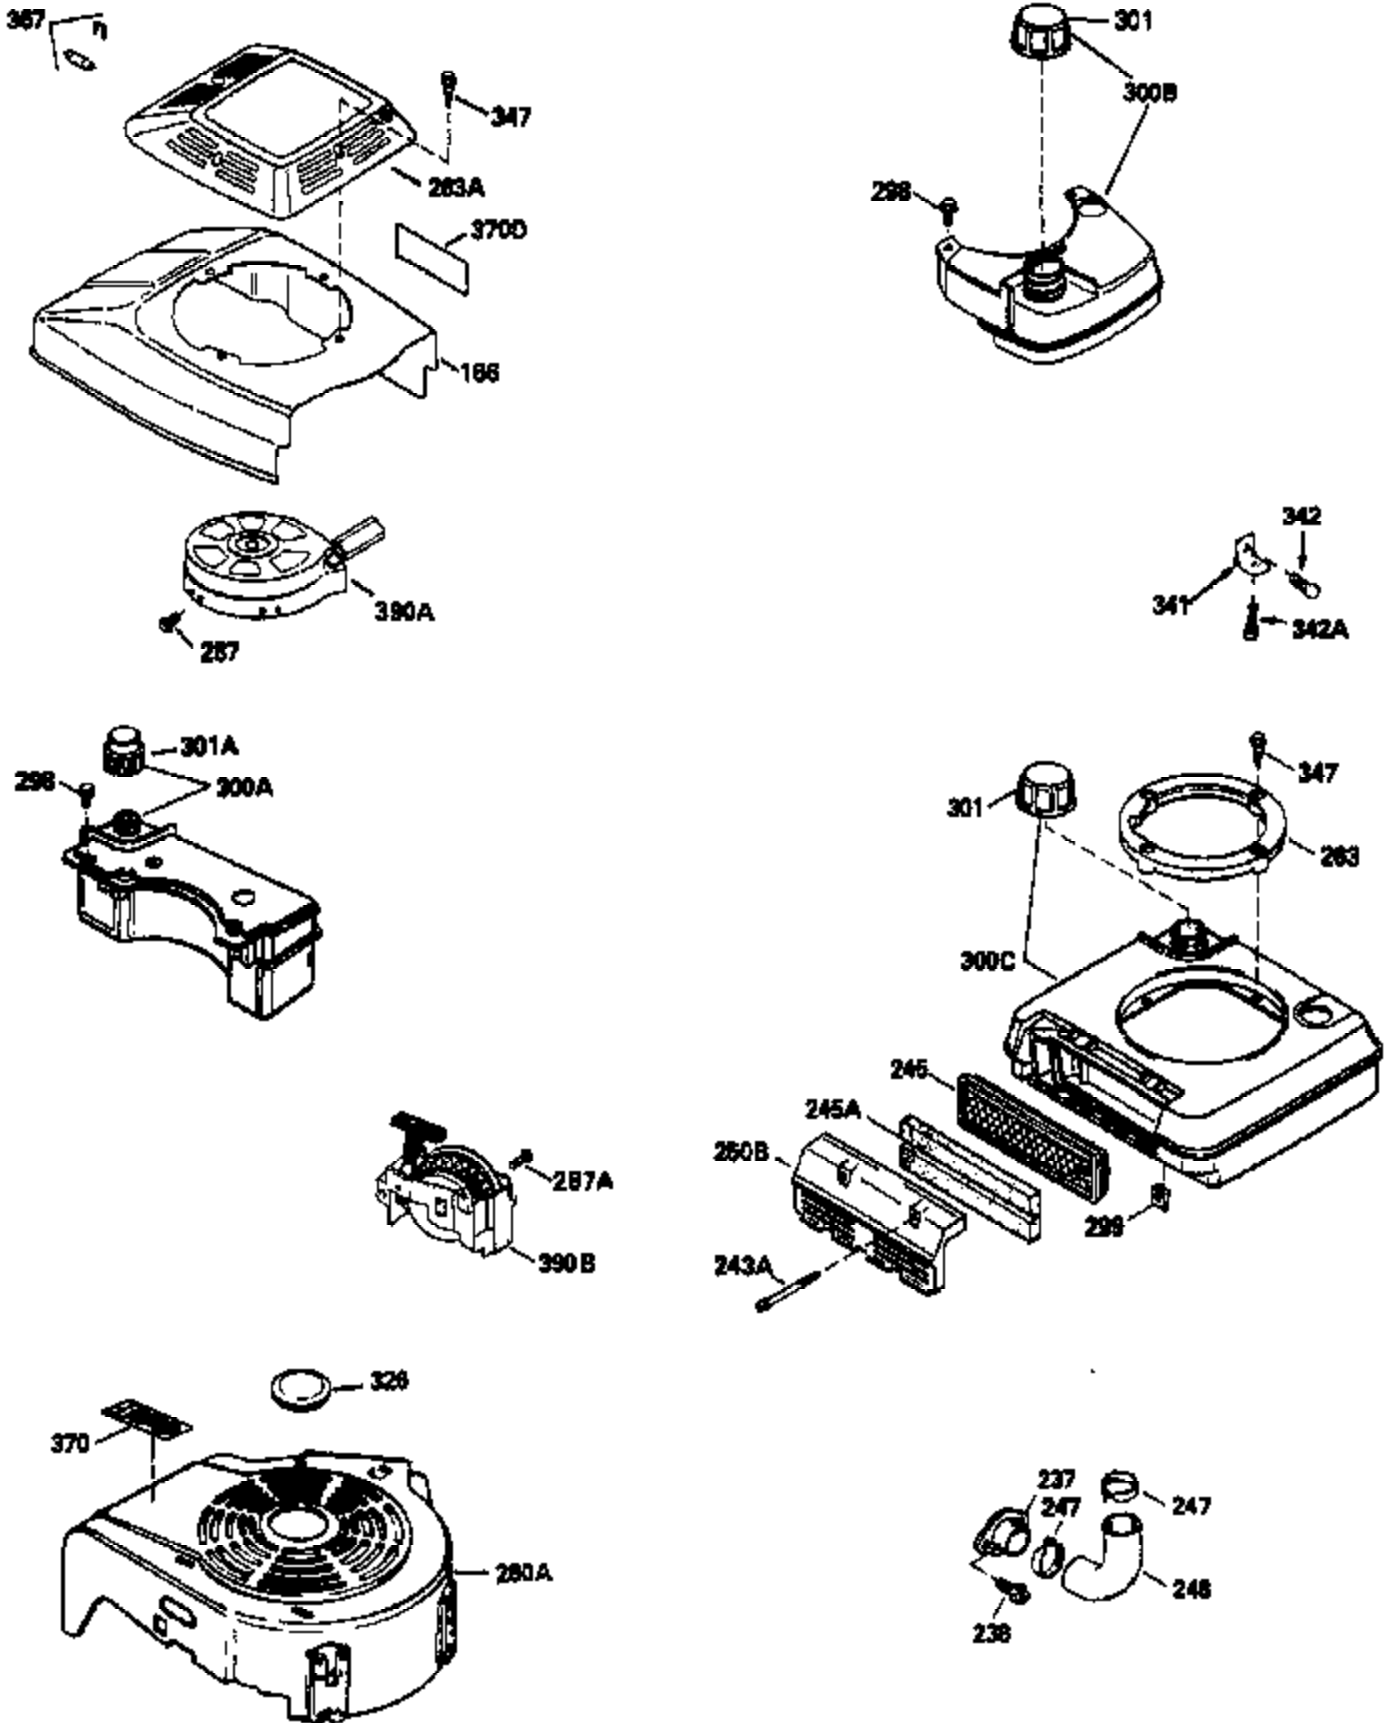

ILLUSTRATION SHOWS TYPICAL PARTS ONLY. ORDER BY PART NUMBER. PARTS NOT LISTED ARE SUPPLIED BY OEM.

VIEW 2 OF 3

Ref #	Part Number	Qty	Description
	RPMHigh		3100 to 3400
	RPMLow		2000 to 2300
92	650815	1	Belleville Washer
238	650806	2	Screw, 10-32 x 5/8"
245	34340	1	Air Cleaner Filter
287	650884	2	Screw, 8-32 x 1/2"
298	28763	3	Screw, 10-32 x 35/64"
301	33032	1	Fuel Cap
370A	34144	1	Primer Decal
370	34346	1	Lubrication Decal
390	590688	1	Rewind Starter