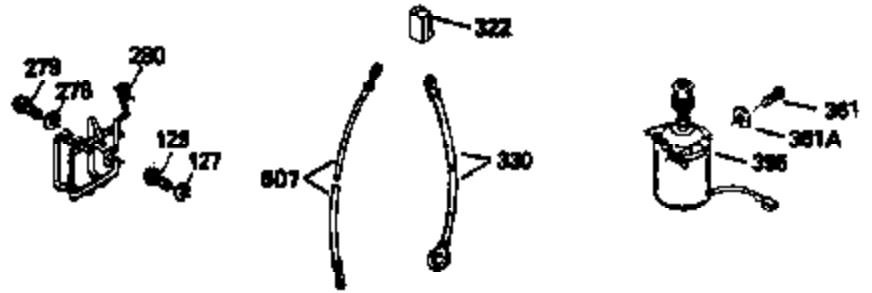

ILLUSTRATION SHOWS TYPICAL PARTS ONLY. ORDER BY PART NUMBER. PARTS NOT LISTED ARE SUPPLIED BY OEM.

VIEW 3 OF 3

Ref #	Part Number	Qty	Description
	RPMHigh		3100 to 3400
	RPMLow		2000 to 2300
19	31361	1	Extension Spring
69	35261	1	* Mounting Flange Gasket
92	650815	1	Belleville Washer
182	6201	2	Screw, 1/4-28 x 7/8"
185	31384A	1	Intake Pipe (Incl. 224)
186	34337	1	Governor Link
223	650451	2	Screw, 1/4-20 x 1"
238	650806	2	Screw, 10-32 x 5/8"
245	34340	1	Air Cleaner Filter
250	34341B	1	Air Cleaner Cover
276	35994	1	Locking Plate
277	650957	2	Screw, 1/4-20 x 2-31/32"
370A	34144	1	Primer Decal