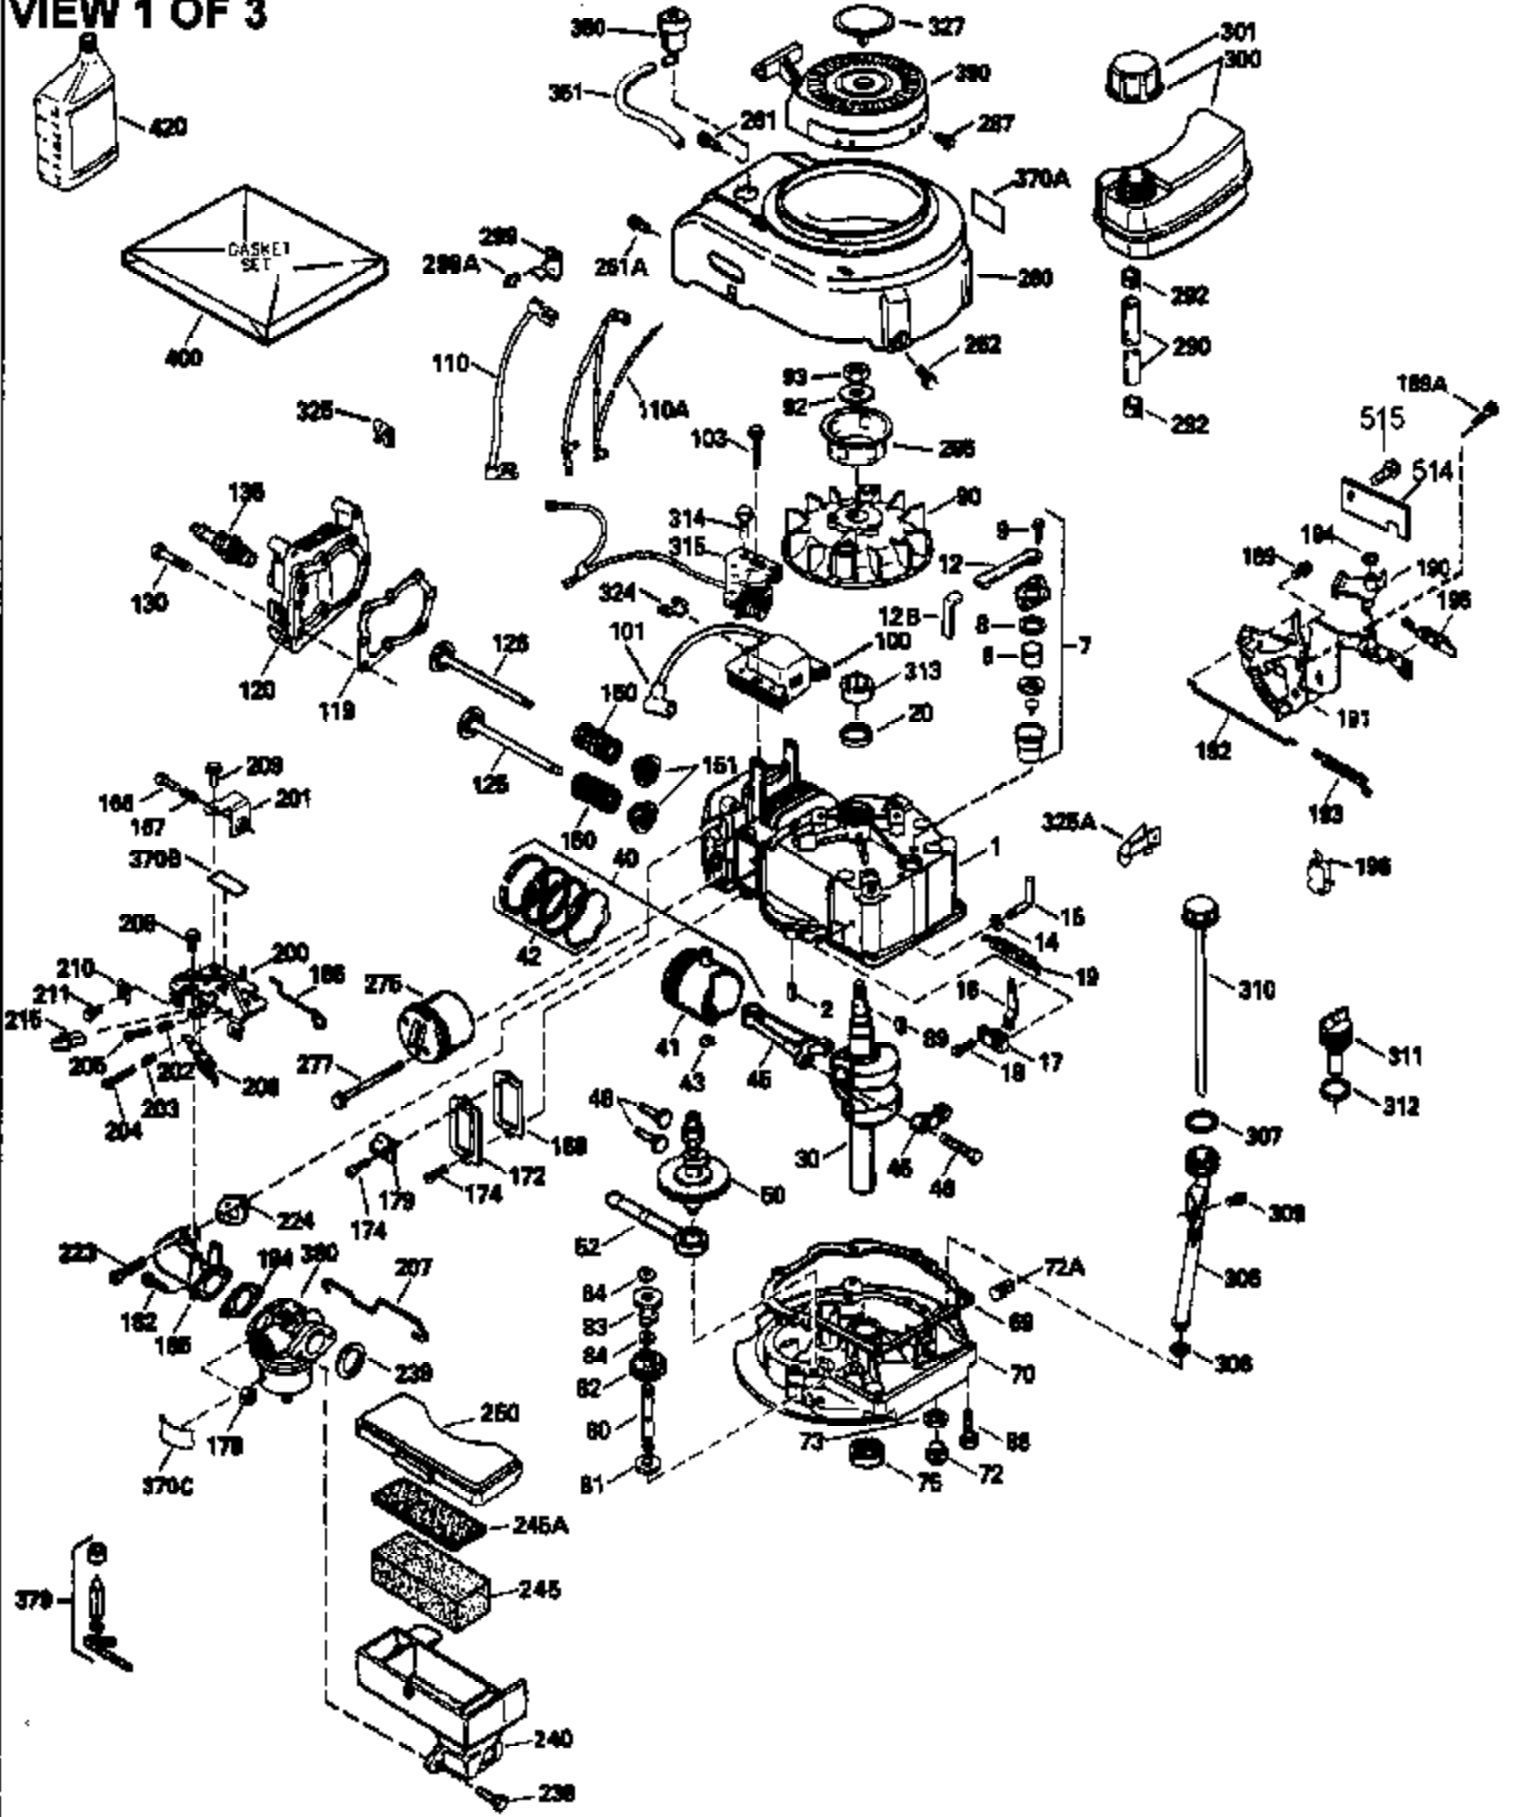

ILLUSTRATION SHOWS TYPICAL PARTS ONLY. ORDER BY PART NUMBER. PARTS NOT LISTED ARE SUPPLIED BY OEM.

VIEW 1 OF 3

Ref #	Part Number	Qty	Description
	RPMHigh		3100 to 3400
	RPMLow		2000 to 2300
1	33968B	1	Cylinder (Incl. 2 & 20)
2	26727	2	Dowel Pin
6	33734	1	Breather Element
7	34214A	1	Breather Ass'y. (Incl. 6, 8, 9 & 12)
8	33735	1	* Breather Gasket
9	30200	2	Screw, 10-24 x 9/16"
12	33886	1	Breather Tube
14	28277	1	Washer
15	30589	1	Governor Rod (Incl. 14)
16	31383A	1	Governor Lever
17	31335	1	Governor Lever Clamp
18	650548	1	Screw, 8-32 x 5/16"
19	31361	1	Extension Spring
20	32600	1	Oil Seal
30	34477B	1	Crankshaft
40	34535	1	Piston, Pin & Ring Set (Std.)
40	34536	1	Piston, Pin & Ring Set (.010" OS)
40	34537	1	Piston, Pin & Ring Set (.020" OS)
41	33562B	1	Piston & Pin Ass'y. (Std.) (Incl. 43)
41	33563B	1	Piston & Pin Ass'y. (.010" OS) (Incl. 43)
41	33564B	1	Piston & Pin Ass'y. (.020" OS) (Incl. 43)
42	33567	1	Ring Set (Std.)
42	33568	1	Ring Set (.010" OS)
42	33569	1	Ring Set (.020" OS)
43	20381	2	Piston Pin Retaining Ring
45	32875	1	Connecting Rod Ass'y. (Incl. 46)
46	32610A	2	Connecting Rod Bolt
48	27241	2	Valve Lifter
50	35992	1	Camshaft (MCR)
52	29914	1	Oil Pump Ass'y.
69	35261	1	* Mounting Flange Gasket
70	34311D	1	Mounting Flange (Incl. 72, 75 & 80)
72	36083	1	Oil Drain Plug
75	27897	1	Oil Seal
80	30574	1	Governor Shaft
81	30590A	1	Washer
82	30591	1	Governor Gear Ass'y. (Incl. 81)
83	30588A	1	Governor Spool
84	29193	2	Retaining Ring
86	650488	6	Screw, 1/4-20 x 1-1/4"
89	611004	1	Flywheel Key
90	611112	1	Flywheel
92	650815	1	Belleville Washer
93	650816	1	Flywheel Nut
100	34443A	1	Solid State Ignition
101	610118	1	Spark Plug Cover
103	650814	2	Screw, Torx T-15, 10-24 x 1"
110	36230	1	Ground Wire
119	33554A	1	* Cylinder Head Gasket
120	34342	1	Cylinder Head
125	29313C	1	Exhaust Valve (Std.) (Incl. 151)
125	29315C	1	Exhaust Valve (1/32" OS) (Incl. 151)
126	29314B	1	Intake Valve (Std.) (Incl. 151)
126	29315C	1	Intake Valve (1/32" OS) (Incl. 151)
130	6021A	8	Screw, 5/16-18 x 1-1/2"
135	35395	1	Resistor Spark Plug (RJ19LM)