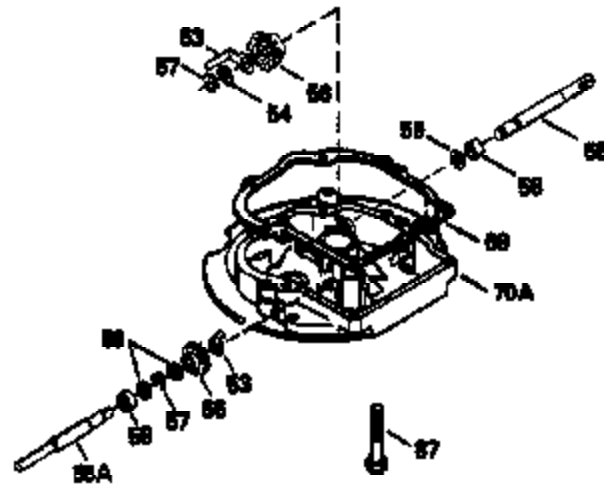

ILLUSTRATION SHOWS TYPICAL PARTS ONLY. ORDER BY PART NUMBER. PARTS NOT LISTED ARE SUPPLIED BY OEM.

VIEW 2 OF 3

Ref #	Part Number	Qty	Description
	RPMHigh		3100 to 3400
	RPMLow		2000 to 2300
92	650815	1	Belleville Washer
238	650806	2	Screw, 10-32 x 5/8"
245	34340	1	Air Cleaner Filter
287	650884	2	Screw, 8-32 x 1/2"
298	28763	3	Screw, 10-32 x 35/64"
301	33032	1	Fuel Cap
370A	34144	1	Primer Decal
370	34346	1	Lubrication Decal
390	590688	1	Rewind Starter

ILLUSTRATION SHOWS TYPICAL PARTS ONLY. ORDER BY PART NUMBER. PARTS NOT LISTED ARE SUPPLIED BY OEM.

VIEW 3 OF 3

Ref #	Part Number	Qty	Description
	RPMHigh		3100 to 3400
	RPMLow		2000 to 2300
19	31361	1	Extension Spring
69	35261	1	* Mounting Flange Gasket
92	650815	1	Belleville Washer
182	6201	2	Screw, 1/4-28 x 7/8"
185	31384A	1	Intake Pipe (Incl. 224)
186	34337	1	Governor Link
223	650451	2	Screw, 1/4-20 x 1"
238	650806	2	Screw, 10-32 x 5/8"
245	34340	1	Air Cleaner Filter
250	34341B	1	Air Cleaner Cover
276	35994	1	Locking Plate
277	650957	2	Screw, 1/4-20 x 2-31/32"
370A	34144	1	Primer Decal