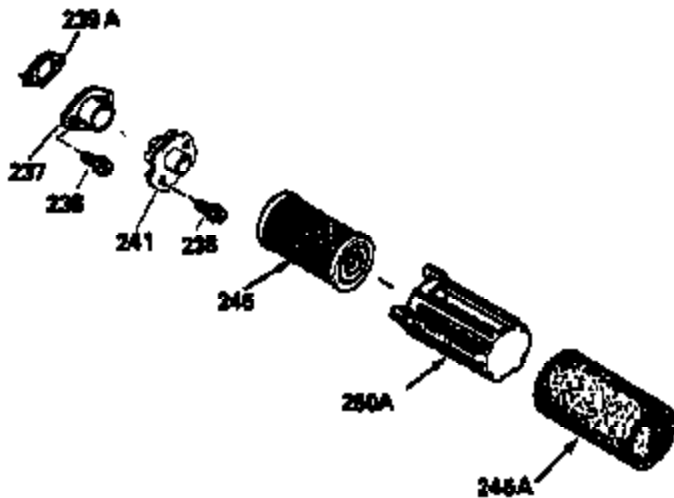

ILLUSTRATION SHOWS TYPICAL PARTS ONLY. ORDER BY PART NUMBER. PARTS NOT LISTED ARE SUPPLIED BY OEM.

VIEW 2 OF 3

Ref #	Part Number	Qty	Description
	RPMHigh		3100 to 3400
	RPMLow		2000 to 2300
92	650815	1	Belleville Washer
238	650806	2	Screw, 10-32 x 5/8"
245	34340	1	Air Cleaner Filter
287	650884	2	Screw, 8-32 x 1/2"
298	28763	3	Screw, 10-32 x 35/64"
301	33032	1	Fuel Cap
370A	34144	1	Primer Decal
370	34346	1	Lubrication Decal
390	590688	1	Rewind Starter

ILLUSTRATION SHOWS TYPICAL PARTS ONLY. ORDER BY PART NUMBER. PARTS NOT LISTED ARE SUPPLIED BY OEM.

VIEW 3 OF 3

Ref #	Part Number	Qty	Description
	RPMHigh		3100 to 3400
	RPMLow		2000 to 2300
19	31361	1	Extension Spring
69	35261	1	* Mounting Flange Gasket
92	650815	1	Belleville Washer
182	6201	2	Screw, 1/4-28 x 7/8"
185	31384A	1	Intake Pipe (Incl. 224)
186	34337	1	Governor Link
223	650451	2	Screw, 1/4-20 x 1"
238	650806	2	Screw, 10-32 x 5/8"
245	34340	1	Air Cleaner Filter
250	34341B	1	Air Cleaner Cover
276	35994	1	Locking Plate
277	650957	2	Screw, 1/4-20 x 2-31/32"
370A	34144	1	Primer Decal