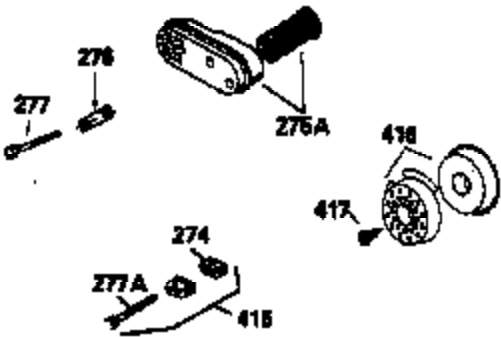

ILLUSTRATION SHOWS TYPICAL PARTS ONLY. ORDER BY PART NUMBER. PARTS NOT LISTED ARE SUPPLIED BY OEM.

VIEW 2 OF 3

Ref #	Part Number	Qty	Description
	RPMHigh		3100 to 3400
	RPMLow		2000 to 2300
92	650815	1	Belleville Washer
238	650806	2	Screw, 10-32 x 5/8"
245	34340	1	Air Cleaner Filter
287	650884	2	Screw, 8-32 x 1/2"
298	28763	3	Screw, 10-32 x 35/64"
301	33032	1	Fuel Cap
370A	34144	1	Primer Decal
370	34346	1	Lubrication Decal
390	590688	1	Rewind Starter

ILLUSTRATION SHOWS TYPICAL PARTS ONLY. ORDER BY PART NUMBER. PARTS NOT LISTED ARE SUPPLIED BY OEM.

VIEW 3 OF 3

Ref #	Part Number	Qty	Description
	RPMHigh		3100 to 3400
	RPMLow		2000 to 2300
19	31361	1	Extension Spring
69	35261	1	* Mounting Flange Gasket
92	650815	1	Belleville Washer
182	6201	2	Screw, 1/4-28 x 7/8"
185	31384A	1	Intake Pipe (Incl. 224)
186	34337	1	Governor Link
223	650451	2	Screw, 1/4-20 x 1"
238	650806	2	Screw, 10-32 x 5/8"
245	34340	1	Air Cleaner Filter
250	34341B	1	Air Cleaner Cover
276	35994	1	Locking Plate
277	650957	2	Screw, 1/4-20 x 2-31/32"
370A	34144	1	Primer Decal