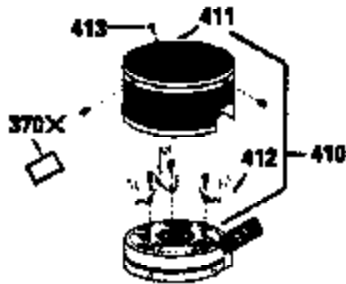

ILLUSTRATION SHOWS TYPICAL PARTS ONLY. ORDER BY PART NUMBER. PARTS NOT LISTED ARE SUPPLIED BY OEM.

VIEW 2 OF 3

Ref #	Part Number	Qty	Description
	RPMHigh		2900 to 3200
	RPMLow		2450 to 2750
92	650815	1	Belleville Washer
238	650932	2	Screw, 10-32 x 49/64"
245	35066	1	Air Cleaner Filter
287	650884	2	Screw, 8-32 x 1/2"
292A	35728	1	Fuel Line Clamp
301	33032	1	Fuel Cap
390	590686	1	Rewind Starter

ILLUSTRATION SHOWS TYPICAL PARTS ONLY. ORDER BY PART NUMBER. PARTS NOT LISTED ARE SUPPLIED BY OEM.

VIEW 3 OF 3

Ref #	Part Number	Qty	Description
	RPMHigh		2900 to 3200
	RPMLow		2450 to 2750
19	31361	1	Extension Spring
69	35261	1	* Mounting Flange Gasket
92	650815	1	Belleville Washer
182	6201	2	Screw, 1/4-28 x 7/8"
185	33004A	1	Intake Pipe (Incl. 224)
186	34358	1	Governor Link
223	650451	2	Screw, 1/4-20 x 1"
238	650932	2	Screw, 10-32 x 49/64"
241	35797	1	Air Cleaner Collar
245	35066	1	Air Cleaner Filter
250	35065	1	Air Cleaner Cover
276	33753	1	Locking Plate
277	650795	2	Screw, 1/4-20 x 2-1/4"
292A	35728	1	Fuel Line Clamp
416	391022	1	Spark Arrestor Screen (Optional)