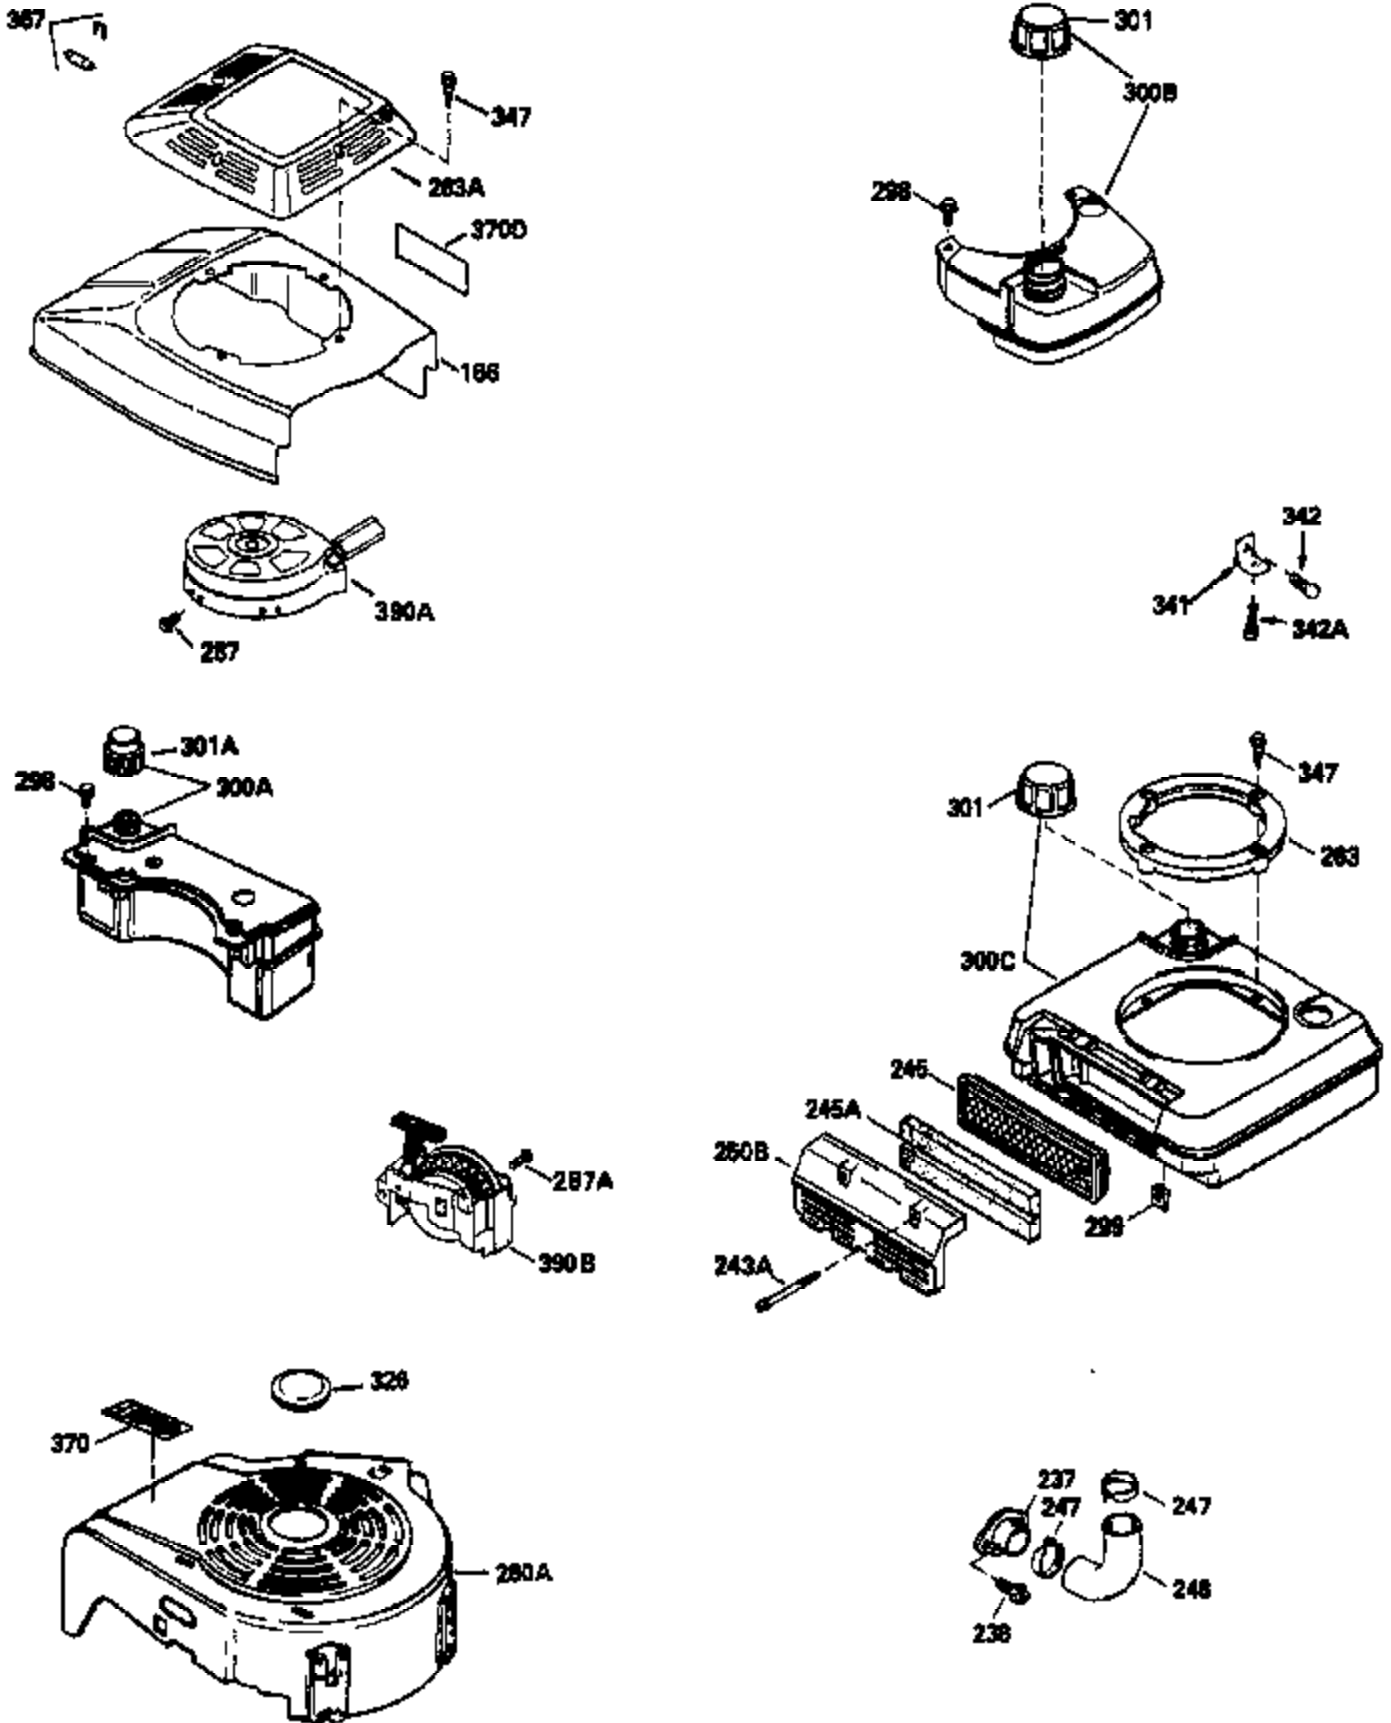

ILLUSTRATION SHOWS TYPICAL PARTS ONLY. ORDER BY PART NUMBER. PARTS NOT LISTED ARE SUPPLIED BY OEM.

VIEW 2 OF 3

Ref #	Part Number	Qty	Description
	RPMHigh		2900 to 3200
	RPMLow		2450 to 2750
92	650815	1	Belleville Washer
238	650932	2	Screw, 10-32 x 49/64"
245	35066	1	Air Cleaner Filter
287	650884	2	Screw, 8-32 x 1/2"
292A	35728	1	Fuel Line Clamp
301	33032	1	Fuel Cap
390	590686	1	Rewind Starter