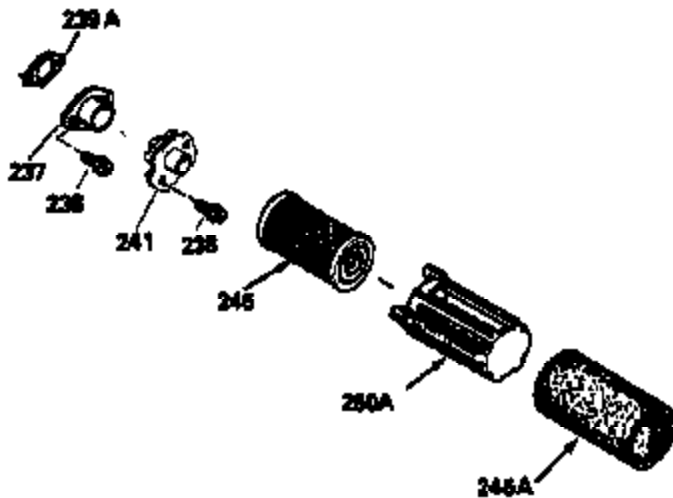

ILLUSTRATION SHOWS TYPICAL PARTS ONLY. ORDER BY PART NUMBER. PARTS NOT LISTED ARE SUPPLIED BY OEM.

VIEW 2 OF 3

Ref #	Part Number	Qty	Description
	RPMHigh		2900 to 3200
	RPMLow		2450 to 2750
92	650815	1	Belleville Washer
238	650932	2	Screw, 10-32 x 49/64"
245	35066	1	Air Cleaner Filter
287	650884	2	Screw, 8-32 x 1/2"
292A	35728	1	Fuel Line Clamp
301	33032	1	Fuel Cap
390	590686	1	Rewind Starter

ILLUSTRATION SHOWS TYPICAL PARTS ONLY. ORDER BY PART NUMBER. PARTS NOT LISTED ARE SUPPLIED BY OEM.

VIEW 3 OF 3

Ref #	Part Number	Qty	Description
	RPMHigh		2900 to 3200
	RPMLow		2450 to 2750
19	31361	1	Extension Spring
69	35261	1	* Mounting Flange Gasket
92	650815	1	Belleville Washer
182	6201	2	Screw, 1/4-28 x 7/8"
185	33004A	1	Intake Pipe (Incl. 224)
186	34358	1	Governor Link
223	650451	2	Screw, 1/4-20 x 1"
238	650932	2	Screw, 10-32 x 49/64"
241	35797	1	Air Cleaner Collar
245	35066	1	Air Cleaner Filter
250	35065	1	Air Cleaner Cover
276	33753	1	Locking Plate
277	650795	2	Screw, 1/4-20 x 2-1/4"
292A	35728	1	Fuel Line Clamp
416	391022	1	Spark Arrestor Screen (Optional)