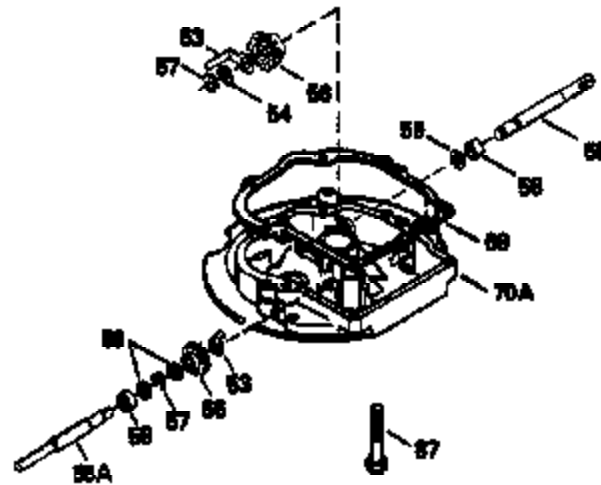

ILLUSTRATION SHOWS TYPICAL PARTS ONLY. ORDER BY PART NUMBER. PARTS NOT LISTED ARE SUPPLIED BY OEM.

VIEW 2 OF 3

Ref #	Part Number	Qty	Description
	RPMHigh		2900 to 3200
	RPMLow		2450 to 2750
92	650815	1	Belleville Washer
238	650932	2	Screw, 10-32 x 49/64"
245	35066	1	Air Cleaner Filter
287	650884	2	Screw, 8-32 x 1/2"
292A	35728	1	Fuel Line Clamp
301	33032	1	Fuel Cap
390	590686	1	Rewind Starter

ILLUSTRATION SHOWS TYPICAL PARTS ONLY. ORDER BY PART NUMBER. PARTS NOT LISTED ARE SUPPLIED BY OEM.

VIEW 3 OF 3

Ref #	Part Number	Qty	Description
	RPMHigh		2900 to 3200
	RPMLow		2450 to 2750
19	31361	1	Extension Spring
69	35261	1	* Mounting Flange Gasket
92	650815	1	Belleville Washer
182	6201	2	Screw, 1/4-28 x 7/8"
185	33004A	1	Intake Pipe (Incl. 224)
186	34358	1	Governor Link
223	650451	2	Screw, 1/4-20 x 1"
238	650932	2	Screw, 10-32 x 49/64"
241	35797	1	Air Cleaner Collar
245	35066	1	Air Cleaner Filter
250	35065	1	Air Cleaner Cover
276	33753	1	Locking Plate
277	650795	2	Screw, 1/4-20 x 2-1/4"
292A	35728	1	Fuel Line Clamp
416	391022	1	Spark Arrestor Screen (Optional)