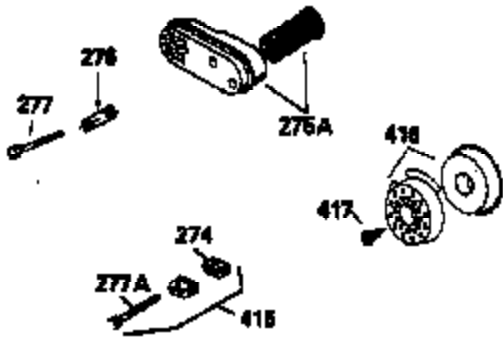

ILLUSTRATION SHOWS TYPICAL PARTS ONLY. ORDER BY PART NUMBER. PARTS NOT LISTED ARE SUPPLIED BY OEM.

VIEW 2 OF 3

Ref #	Part Number	Qty	Description
	RPMHigh		2900 to 3200
	RPMLow		2450 to 2750
92	650815	1	Belleville Washer
238	650932	2	Screw, 10-32 x 49/64"
245	35066	1	Air Cleaner Filter
287	650884	2	Screw, 8-32 x 1/2"
292A	35728	1	Fuel Line Clamp
301	33032	1	Fuel Cap
390	590686	1	Rewind Starter

ILLUSTRATION SHOWS TYPICAL PARTS ONLY. ORDER BY PART NUMBER. PARTS NOT LISTED ARE SUPPLIED BY OEM.

VIEW 3 OF 3

Ref #	Part Number	Qty	Description
	RPMHigh		2900 to 3200
	RPMLow		2450 to 2750
19	31361	1	Extension Spring
69	35261	1	* Mounting Flange Gasket
92	650815	1	Belleville Washer
182	6201	2	Screw, 1/4-28 x 7/8"
185	33004A	1	Intake Pipe (Incl. 224)
186	34358	1	Governor Link
223	650451	2	Screw, 1/4-20 x 1"
238	650932	2	Screw, 10-32 x 49/64"
241	35797	1	Air Cleaner Collar
245	35066	1	Air Cleaner Filter
250	35065	1	Air Cleaner Cover
276	33753	1	Locking Plate
277	650795	2	Screw, 1/4-20 x 2-1/4"
292A	35728	1	Fuel Line Clamp
416	391022	1	Spark Arrestor Screen (Optional)