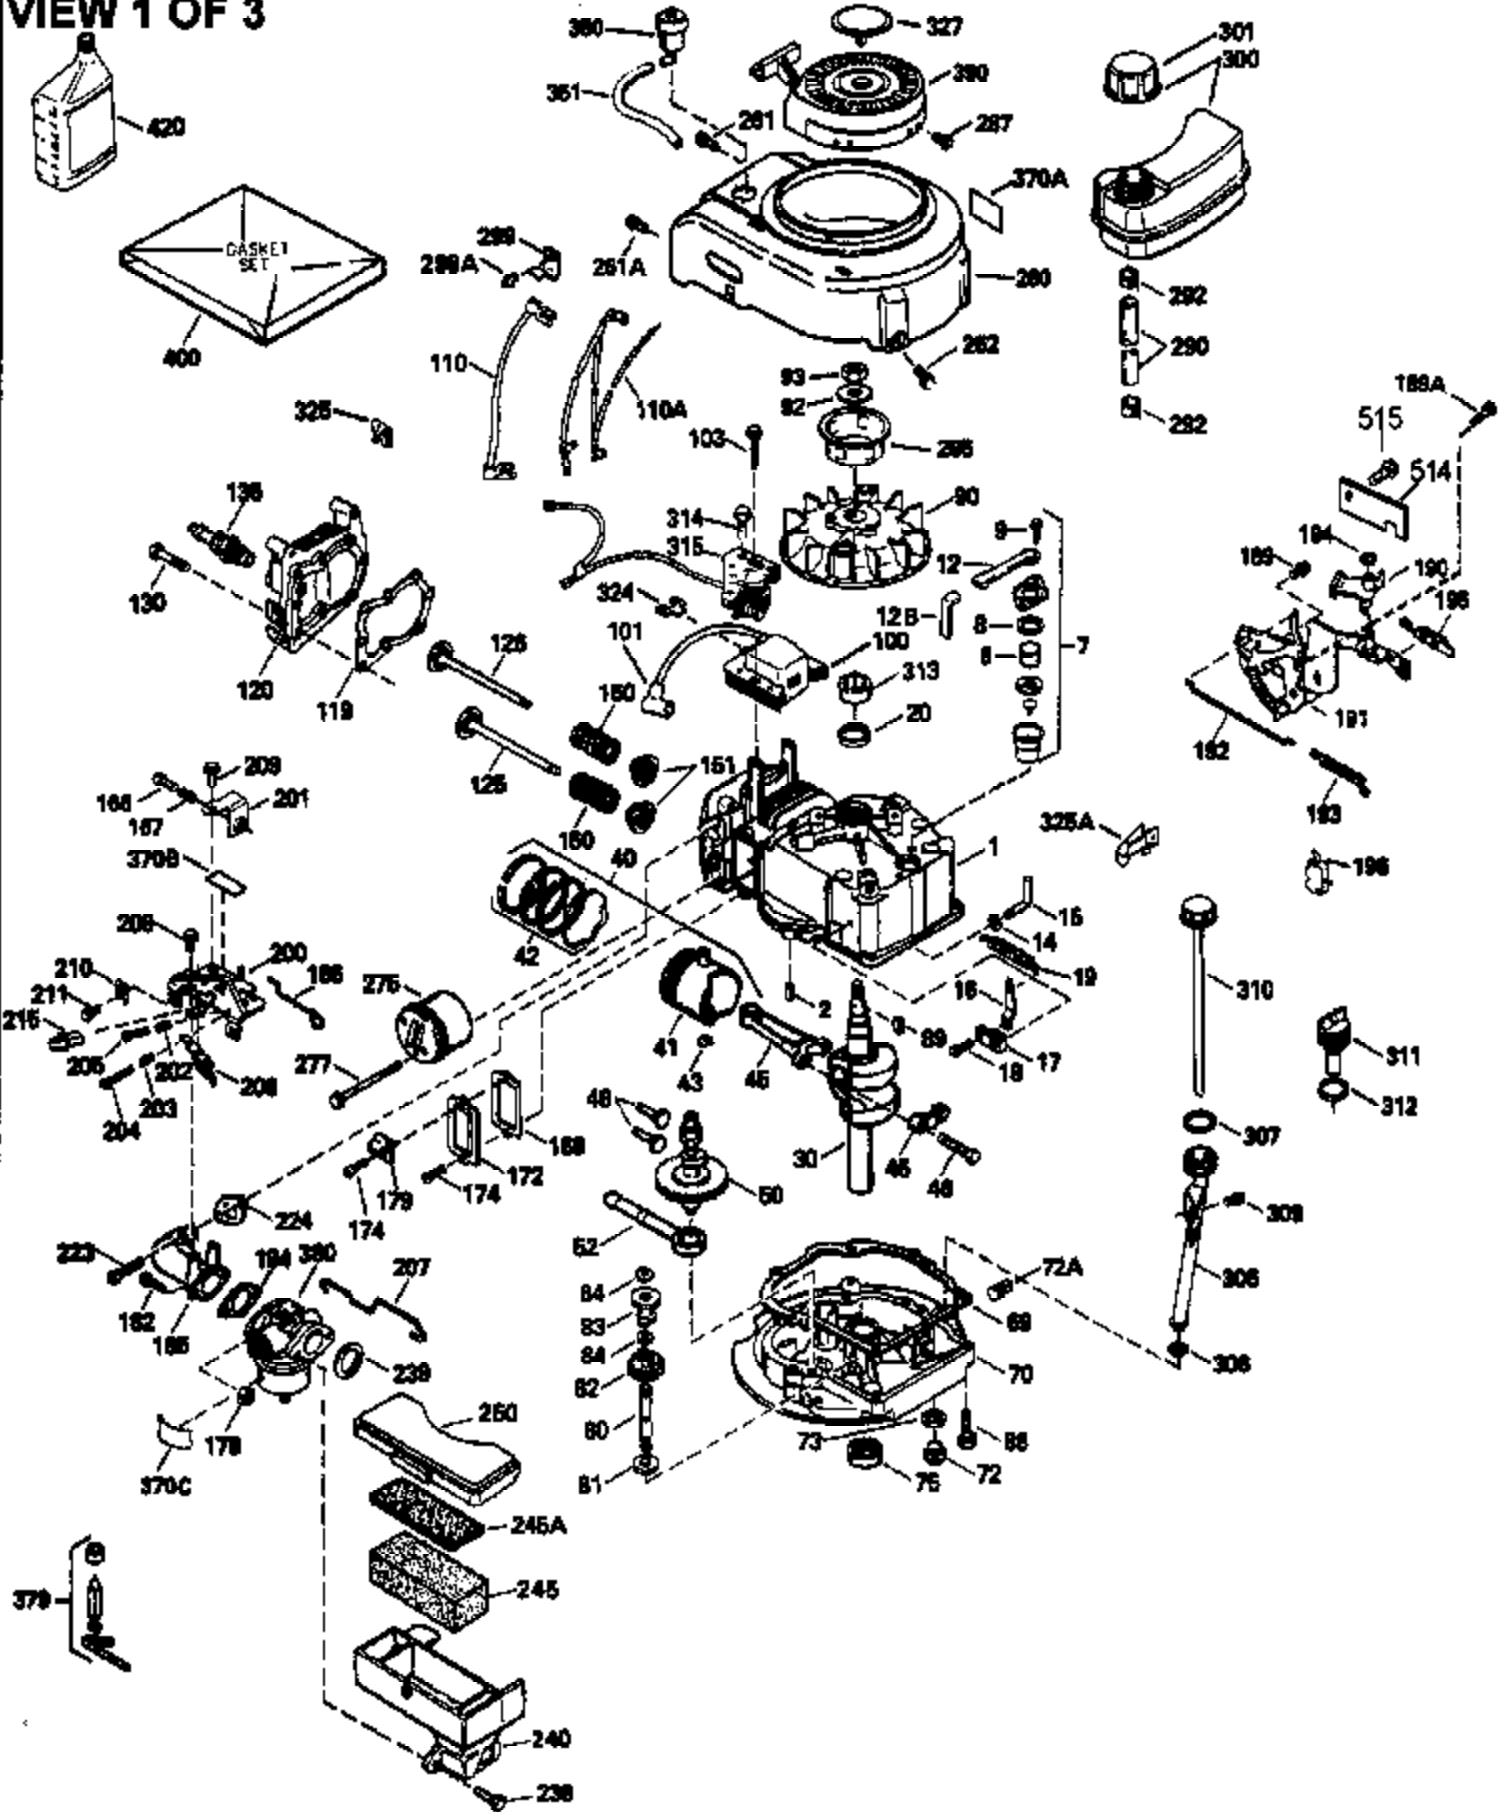

ILLUSTRATION SHOWS TYPICAL PARTS ONLY. ORDER BY PART NUMBER. PARTS NOT LISTED ARE SUPPLIED BY OEM.

VIEW 1 OF 3

Ref #	Part Number	Qty	Description
	RPMHigh		2900 to 3200
	RPMLow		2450 to 2750
1	33968B	1	Cylinder (Incl. 2 & 20)
2	26727	2	Dowel Pin
6	33734	1	Breather Element
7	34214A	1	Breather Ass'y. (Incl. 6, 8, 9 & 12)
8	33735	1	* Breather Gasket
9	30200	2	Screw, 10-24 x 9/16"
12	33886	1	Breather Tube
14	28277	1	Washer
15	30589	1	Governor Rod (Incl. 14)
16	32651	1	Governor Lever
17	31335	1	Governor Lever Clamp
18	650548	1	Screw, 8-32 x 5/16"
19	31361	1	Extension Spring
20	32600	1	Oil Seal
30	35753A	1	Crankshaft
40	34535	1	Piston, Pin & Ring Set (Std.)
40	34536	1	Piston, Pin & Ring Set (.010" OS)
40	34537	1	Piston, Pin & Ring Set (.020" OS)
41	33562B	1	Piston & Pin Ass'y. (Std.) (Incl. 43)
41	33563B	1	Piston & Pin Ass'y. (.010" OS) (Incl. 43)
41	33564B	1	Piston & Pin Ass'y. (.020" OS) (Incl. 43)
42	33567	1	Ring Set (Std.)
42	33568	1	Ring Set (.010" OS)
42	33569	1	Ring Set (.020" OS)
43	20381	2	Piston Pin Retaining Ring
45	32875	1	Connecting Rod Ass'y. (Incl. 46)
46	32610A	2	Connecting Rod Bolt
48	27241	2	Valve Lifter
50	33553	1	Camshaft (MCR)
52	29914	1	Oil Pump Ass'y.
69	35261	1	* Mounting Flange Gasket
70	35179A	1	Mounting Flange (Incl. 72, 75 & 80)
72	30572	1	Oil Drain Plug (Incl. 73)
73	28833	1	Drain Plug Gasket
75	27897	1	Oil Seal
80	30574	1	Governor Shaft
81	30590A	1	Washer
82	30591	1	Governor Gear Ass'y. (Incl. 81)
83	30588A	1	Governor Spool
84	29193	2	Retaining Ring
86	650488	6	Screw, 1/4-20 x 1-1/4"
89	610961	1	Flywheel Key
90	611123	1	Flywheel
92	650815	1	Belleville Washer
93	650816	1	Flywheel Nut
100	34443A	1	Solid State Ignition
101	610118	1	Spark Plug Cover
103	650814	2	Screw, Torx T-15, 10-24 x 1"
110	36230	1	Ground Wire
119	33554A	1	* Cylinder Head Gasket
120	34342	1	Cylinder Head
125	29313C	1	Exhaust Valve (Std.) (Incl. 151)
125	29315C	1	Exhaust Valve (1/32" OS) (Incl. 151)
126	29314B	1	Intake Valve (Std.) (Incl. 151)
126	29315C	1	Intake Valve (1/32" OS) (Incl. 151)
130	6021A	8	Screw, 5/16-18 x 1-1/2"