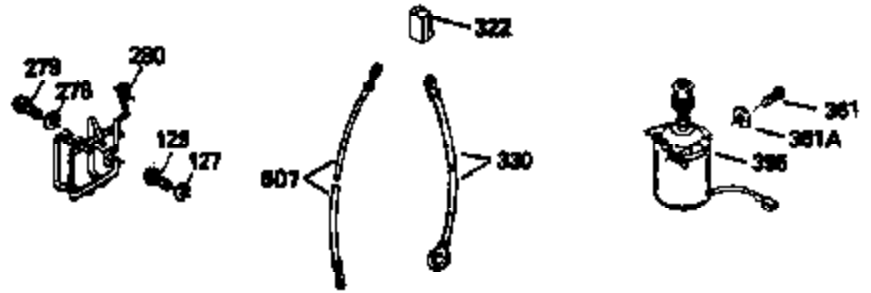

ILLUSTRATION SHOWS TYPICAL PARTS ONLY. ORDER BY PART NUMBER. PARTS NOT LISTED ARE SUPPLIED BY OEM.

VIEW 2 OF 3

Ref #	Part Number	Qty	Description
	RPMHigh		2900 to 3200
	RPMLow		2450 to 2750
92	650815	1	Belleville Washer
238	650932	2	Screw, 10-32 x 49/64"
245	35066	1	Air Cleaner Filter
287	650884	2	Screw, 8-32 x 1/2"
292A	35728	1	Fuel Line Clamp
301	33032	1	Fuel Cap
390	590686	1	Rewind Starter

ILLUSTRATION SHOWS TYPICAL PARTS ONLY. ORDER BY PART NUMBER. PARTS NOT LISTED ARE SUPPLIED BY OEM.

VIEW 3 OF 3

Ref #	Part Number	Qty	Description
	RPMHigh		2900 to 3200
	RPMLow		2450 to 2750
19	31361	1	Extension Spring
69	35261	1	* Mounting Flange Gasket
92	650815	1	Belleville Washer
182	6201	2	Screw, 1/4-28 x 7/8"
185	33004A	1	Intake Pipe (Incl. 224)
186	34358	1	Governor Link
223	650451	2	Screw, 1/4-20 x 1"
238	650932	2	Screw, 10-32 x 49/64"
241	35797	1	Air Cleaner Collar
245	35066	1	Air Cleaner Filter
250	35065	1	Air Cleaner Cover
276	33753	1	Locking Plate
277	650795	2	Screw, 1/4-20 x 2-1/4"
292A	35728	1	Fuel Line Clamp
416	391022	1	Spark Arrestor Screen (Optional)