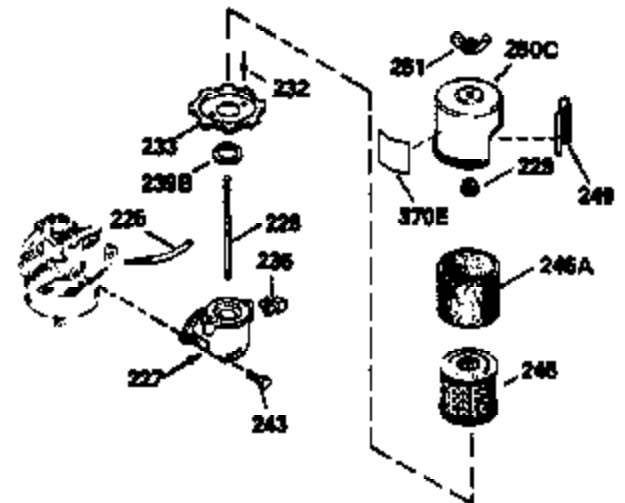

ILLUSTRATION SHOWS TYPICAL PARTS ONLY. ORDER BY PART NUMBER. PARTS NOT LISTED ARE SUPPLIED BY OEM.

VIEW 2 OF 3

Ref #	Part Number	Qty	Description
	RPMHigh		2900 to 3200
	RPMLow		2450 to 2750
92	650815	1	Belleville Washer
238	650932	2	Screw, 10-32 x 49/64"
245	35066	1	Air Cleaner Filter
287	650884	2	Screw, 8-32 x 1/2"
292A	35728	1	Fuel Line Clamp
301	33032	1	Fuel Cap
390	590686	1	Rewind Starter

ILLUSTRATION SHOWS TYPICAL PARTS ONLY. ORDER BY PART NUMBER. PARTS NOT LISTED ARE SUPPLIED BY OEM.

VIEW 3 OF 3

Ref #	Part Number	Qty	Description
	RPMHigh		2900 to 3200
	RPMLow		2450 to 2750
19	31361	1	Extension Spring
69	35261	1	* Mounting Flange Gasket
92	650815	1	Belleville Washer
182	6201	2	Screw, 1/4-28 x 7/8"
185	33004A	1	Intake Pipe (Incl. 224)
186	34358	1	Governor Link
223	650451	2	Screw, 1/4-20 x 1"
238	650932	2	Screw, 10-32 x 49/64"
241	35797	1	Air Cleaner Collar
245	35066	1	Air Cleaner Filter
250	35065	1	Air Cleaner Cover
276	33753	1	Locking Plate
277	650795	2	Screw, 1/4-20 x 2-1/4"
292A	35728	1	Fuel Line Clamp
416	391022	1	Spark Arrestor Screen (Optional)