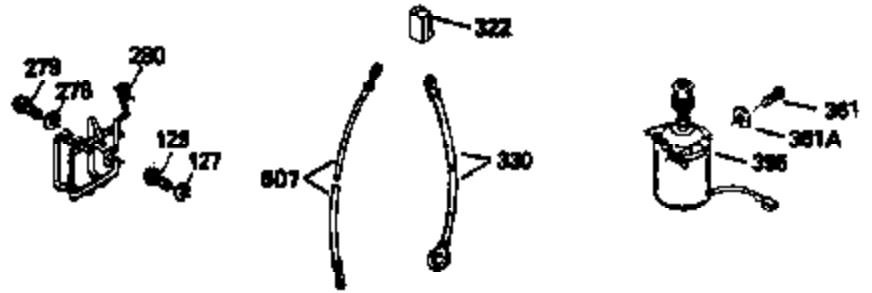

ILLUSTRATION SHOWS TYPICAL PARTS ONLY. ORDER BY PART NUMBER. PARTS NOT LISTED ARE SUPPLIED BY OEM.

VIEW 3 OF 3

Ref #	Part Number	Qty	Description
	RPMHigh		3000 to 3300
	RPMLow		1800
19	31386	1	Extension Spring
69	35261	1	* Mounting Flange Gasket
92	650815	1	Belleville Washer
182	6201	2	Screw, 1/4-28 x 7/8"
185	33004A	1	Intake Pipe (Incl. 224)
186	34337	1	Governor Link
223	650451	2	Screw, 1/4-20 x 1"
225	35043	1	Carburetor Tube
227	35917	1	Air Cleaner Elbow Ass'y. (Incl. 238A)
228	650826	1	Stud, 1/4-20 x 6.20" Threaded Both Ends
229	650825	1	Nut & Lock Washer, 1/4-20
232	P/L	2	Pop Rivet (Can be purchased locally)
235	35533	1	Air Cleaner Elbow Fitting
238A	650940	2	Screw, 10-32 x 3/4"
238	650806	2	Screw, 10-32 x 5/8"
239A	35815	1	Air Cleaner Gasket
245A	34783	1	Air Cleaner Filter
245	34782	1	Air Cleaner Filter
249	35536	1	Air Cleaner Cover Seal
250	35535	1	Air Cleaner Cover
251	650513	1	Wing Nut, 1/4-20
276	33753	1	Locking Plate
277	650795	2	Screw, 1/4-20 x 2-1/4"
370A	34704	1	Instruction Decal