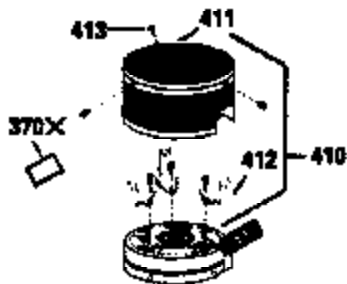

ILLUSTRATION SHOWS TYPICAL PARTS ONLY. ORDER BY PART NUMBER. PARTS NOT LISTED ARE SUPPLIED BY OEM.

VIEW 3 OF 3

Ref #	Part Number	Qty	Description
	RPMHigh		3000 to 3300
	RPMLow		1800
19	31386	1	Extension Spring
69	35261	1	* Mounting Flange Gasket
92	650815	1	Belleville Washer
182	6201	2	Screw, 1/4-28 x 7/8"
185	33004A	1	Intake Pipe (Incl. 224)
186	34337	1	Governor Link
223	650451	2	Screw, 1/4-20 x 1"
225	35043	1	Carburetor Tube
227	35917	1	Air Cleaner Elbow Ass'y. (Incl. 238A)
228	650826	1	Stud, 1/4-20 x 6.20" Threaded Both Ends
229	650825	1	Nut & Lock Washer, 1/4-20
232	P/L	2	Pop Rivet (Can be purchased locally)
235	35533	1	Air Cleaner Elbow Fitting
238A	650940	2	Screw, 10-32 x 3/4"
238	650806	2	Screw, 10-32 x 5/8"
239A	35815	1	Air Cleaner Gasket
245A	34783	1	Air Cleaner Filter
245	34782	1	Air Cleaner Filter
249	35536	1	Air Cleaner Cover Seal
250	35535	1	Air Cleaner Cover
251	650513	1	Wing Nut, 1/4-20
276	33753	1	Locking Plate
277	650795	2	Screw, 1/4-20 x 2-1/4"
370A	34704	1	Instruction Decal