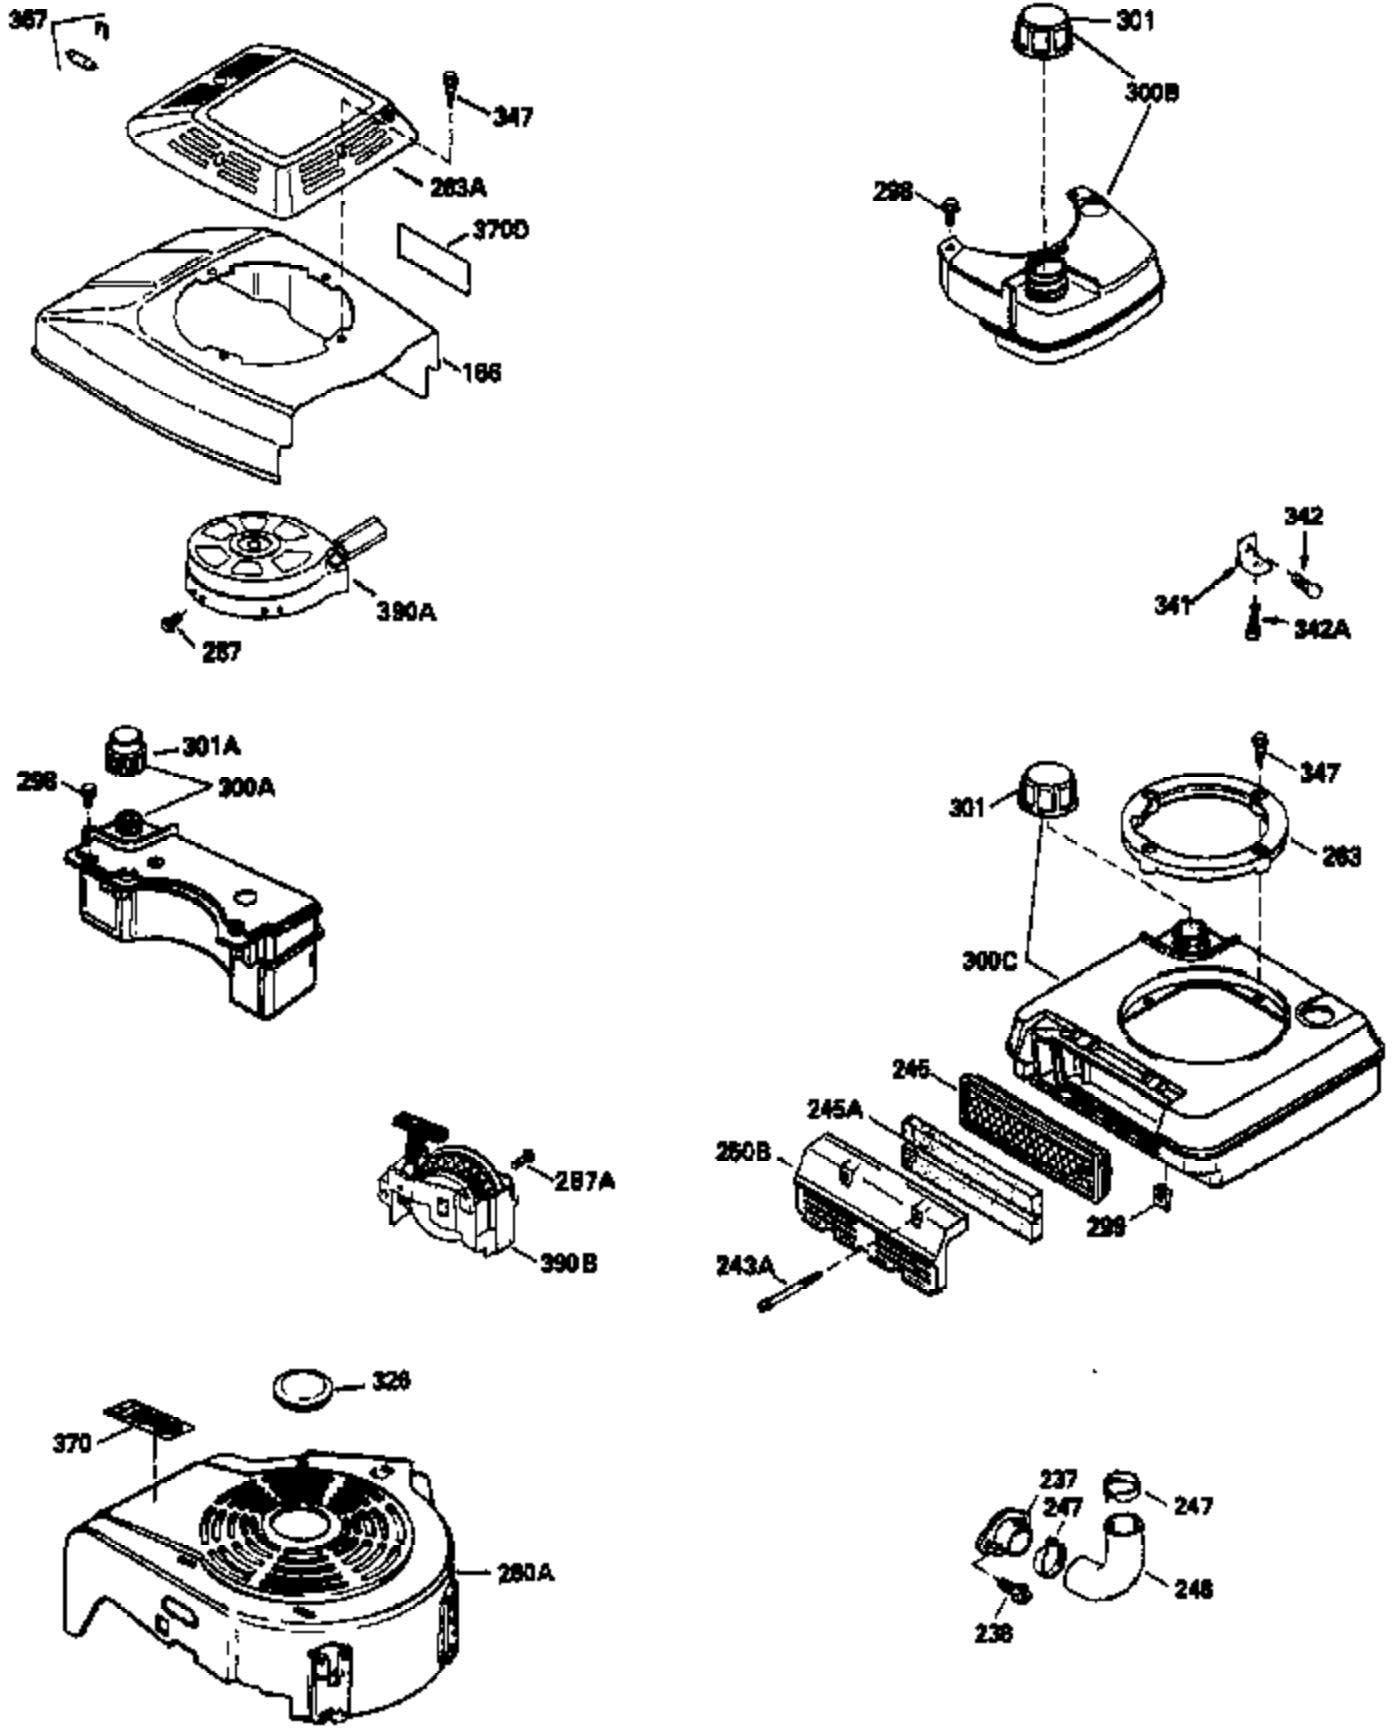

ILLUSTRATION SHOWS TYPICAL PARTS ONLY. ORDER BY PART NUMBER. PARTS NOT LISTED ARE SUPPLIED BY OEM.
VIEW 2 OF 3

Ref #	Part Number	Qty	Description
	RPMHigh		3000 to 3300
	RPMLow		1800
92	650815	1	Belleville Washer
238	650806	2	Screw, 10-32 x 5/8"
238A	650940	2	Screw, 10-32 x 3/4"
245	34782	1	Air Cleaner Filter
245A	34783	1	Air Cleaner Filter
263	36214	1	Trim Ring
287	650926	2	Screw, 8-32 x 21/64"
298	28763	3	Screw, 10-32 x 35/64"
301	33032	1	Fuel Cap
370	36261	1	Instruction Decal
370A	34704	1	Instruction Decal
390	590688	1	Rewind Starter