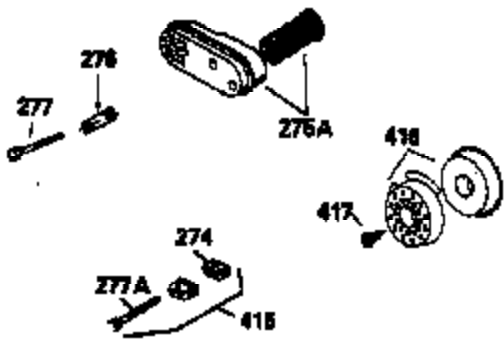

ILLUSTRATION SHOWS TYPICAL PARTS ONLY. ORDER BY PART NUMBER. PARTS NOT LISTED ARE SUPPLIED BY OEM.

VIEW 3 OF 3

Ref #	Part Number	Qty	Description
	RPMHigh		3000 to 3300
	RPMLow		1800
19	31386	1	Extension Spring
69	35261	1	* Mounting Flange Gasket
92	650815	1	Belleville Washer
182	6201	2	Screw, 1/4-28 x 7/8"
185	33004A	1	Intake Pipe (Incl. 224)
186	34337	1	Governor Link
223	650451	2	Screw, 1/4-20 x 1"
225	35043	1	Carburetor Tube
227	35917	1	Air Cleaner Elbow Ass'y. (Incl. 238A)
228	650826	1	Stud, 1/4-20 x 6.20" Threaded Both Ends
229	650825	1	Nut & Lock Washer, 1/4-20
232	P/L	2	Pop Rivet (Can be purchased locally)
235	35533	1	Air Cleaner Elbow Fitting
238A	650940	2	Screw, 10-32 x 3/4"
238	650806	2	Screw, 10-32 x 5/8"
239A	35815	1	Air Cleaner Gasket
245A	34783	1	Air Cleaner Filter
245	34782	1	Air Cleaner Filter
249	35536	1	Air Cleaner Cover Seal
250	35535	1	Air Cleaner Cover
251	650513	1	Wing Nut, 1/4-20
276	33753	1	Locking Plate
277	650795	2	Screw, 1/4-20 x 2-1/4"
370A	34704	1	Instruction Decal