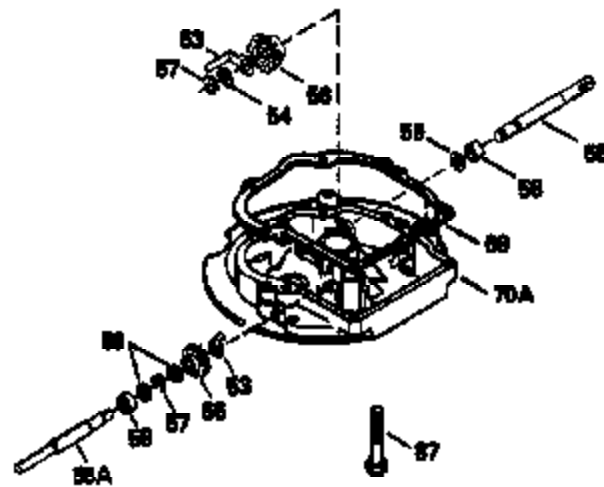

ILLUSTRATION SHOWS TYPICAL PARTS ONLY. ORDER BY PART NUMBER. PARTS NOT LISTED ARE SUPPLIED BY OEM.

VIEW 3 OF 3

Ref #	Part Number	Qty	Description
	RPMHigh		3000 to 3300
	RPMLow		1800
19	31386	1	Extension Spring
69	35261	1	* Mounting Flange Gasket
92	650815	1	Belleville Washer
182	6201	2	Screw, 1/4-28 x 7/8"
185	33004A	1	Intake Pipe (Incl. 224)
186	34337	1	Governor Link
223	650451	2	Screw, 1/4-20 x 1"
225	35043	1	Carburetor Tube
227	35917	1	Air Cleaner Elbow Ass'y. (Incl. 238A)
228	650826	1	Stud, 1/4-20 x 6.20" Threaded Both Ends
229	650825	1	Nut & Lock Washer, 1/4-20
232	P/L	2	Pop Rivet (Can be purchased locally)
235	35533	1	Air Cleaner Elbow Fitting
238A	650940	2	Screw, 10-32 x 3/4"
238	650806	2	Screw, 10-32 x 5/8"
239A	35815	1	Air Cleaner Gasket
245A	34783	1	Air Cleaner Filter
245	34782	1	Air Cleaner Filter
249	35536	1	Air Cleaner Cover Seal
250	35535	1	Air Cleaner Cover
251	650513	1	Wing Nut, 1/4-20
276	33753	1	Locking Plate
277	650795	2	Screw, 1/4-20 x 2-1/4"
370A	34704	1	Instruction Decal