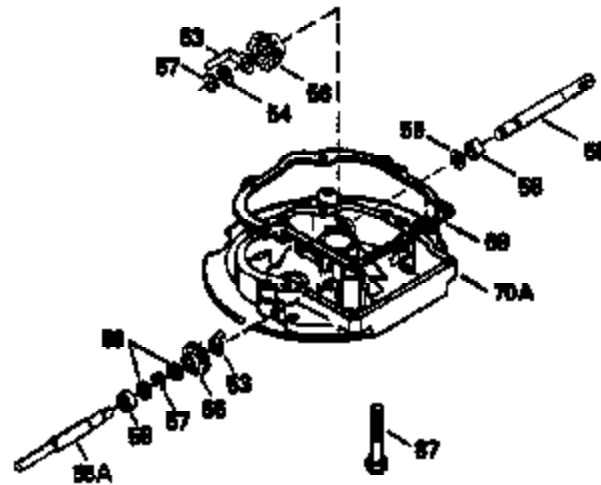

ILLUSTRATION SHOWS TYPICAL PARTS ONLY. ORDER BY PART NUMBER. PARTS NOT LISTED ARE SUPPLIED BY OEM.

VIEW 3 OF 3

Ref #	Part Number	Qty	Description
	RPMHigh		2700 to 3000
	RPMLow		0000
19	31361	1	Extension Spring
69	35261	1	* Mounting Flange Gasket
92	650815	1	Belleville Washer
182	6201	2	Screw, 1/4-28 x 7/8"
185	31384A	1	Intake Pipe (Incl. 224)
186	32653	1	Governor Link
191	35039B	1	S.E. Brake Bracket (Incl. 195)
216	33086	1	R.P.M. Adjusting Lever
223	650451	2	Screw, 1/4-20 x 1"
238	650806	2	Screw, 10-32 x 5/8"
245	34340	1	Air Cleaner Filter
250	34341B	1	Air Cleaner Cover
276	33753	1	Locking Plate
277	650795	2	Screw, 1/4-20 x 2-1/4"
357	34985	1	Starter Rope Retainer