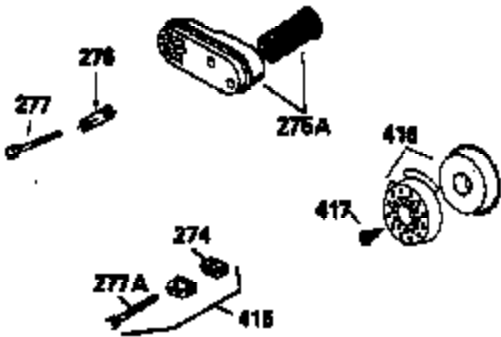

ILLUSTRATION SHOWS TYPICAL PARTS ONLY. ORDER BY PART NUMBER. PARTS NOT LISTED ARE SUPPLIED BY OEM.

VIEW 3 OF 3

Ref #	Part Number	Qty	Description
	RPMHigh		2700 to 3000
	RPMLow		0000
19	31361	1	Extension Spring
69	35261	1	* Mounting Flange Gasket
92	650815	1	Belleville Washer
182	6201	2	Screw, 1/4-28 x 7/8"
185	31384A	1	Intake Pipe (Incl. 224)
186	32653	1	Governor Link
191	35039B	1	S.E. Brake Bracket (Incl. 195)
216	33086	1	R.P.M. Adjusting Lever
223	650451	2	Screw, 1/4-20 x 1"
238	650806	2	Screw, 10-32 x 5/8"
245	34340	1	Air Cleaner Filter
250	34341B	1	Air Cleaner Cover
276	33753	1	Locking Plate
277	650795	2	Screw, 1/4-20 x 2-1/4"
357	34985	1	Starter Rope Retainer