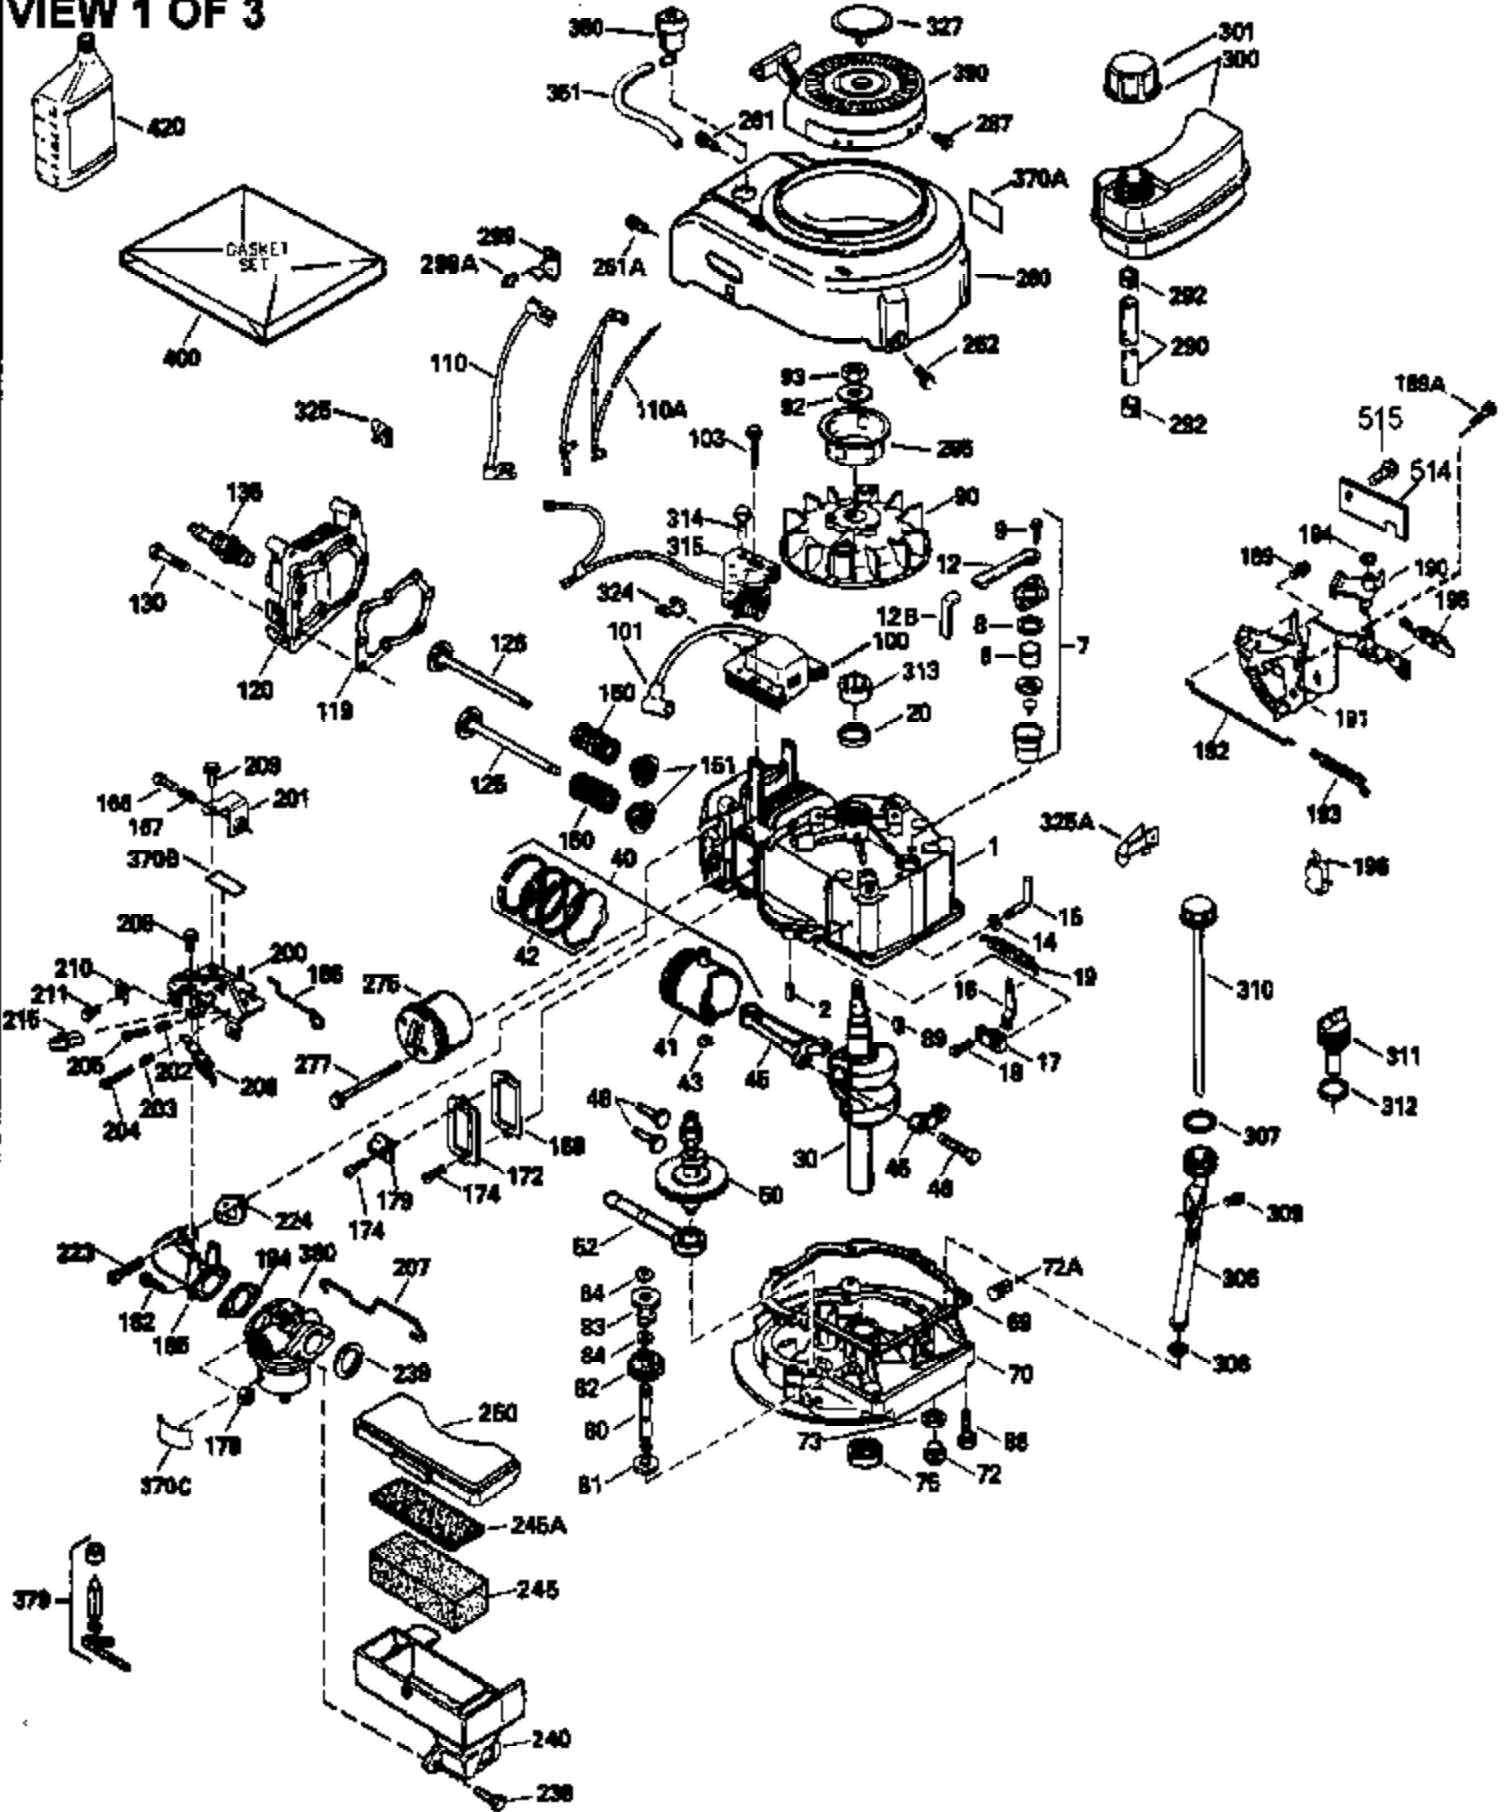

ILLUSTRATION SHOWS TYPICAL PARTS ONLY. ORDER BY PART NUMBER. PARTS NOT LISTED ARE SUPPLIED BY OEM.

VIEW 1 OF 3

Engine Parts List #1

Ref #	Part Number	Qty	Description
	RPMHigh		2700 to 3000
	RPMLow		0000
1	33968B	1	Cylinder (Incl. 2 & 20)
2	26727	2	Dowel Pin
6	33734	1	Breather Element
7	34214A	1	Breather Ass'y. (Incl. 6, 8, 9 & 12)
8	33735	1	* Breather Gasket
9	30200	2	Screw, 10-24 x 9/16"
12	33886	1	Breather Tube
14	28277	1	Washer
15	30589	1	Governor Rod (Incl. 14)
16	31383A	1	Governor Lever
17	31335	1	Governor Lever Clamp
18	650548	1	Screw, 8-32 x 5/16"
19	31361	1	Extension Spring
20	32600	1	Oil Seal
30	35838	1	Crankshaft
40	34535	1	Piston, Pin & Ring Set (Std.)
40	34536	1	Piston, Pin & Ring Set (.010" OS)
40	34537	1	Piston, Pin & Ring Set (.020" OS)
41	33562B	1	Piston & Pin Ass'y. (Std.) (Incl. 43)
41	33563B	1	Piston & Pin Ass'y. (.010" OS) (Incl. 43)
41	33564B	1	Piston & Pin Ass'y. (.020" OS) (Incl. 43)
42	33567	1	Ring Set (Std.)
42	33568	1	Ring Set (.010" OS)
42	33569	1	Ring Set (.020" OS)
43	20381	2	Piston Pin Retaining Ring
45	32875	1	Connecting Rod Ass'y. (Incl. 46)
46	32610A	2	Connecting Rod Bolt
48	27241	2	Valve Lifter
50	33553	1	Camshaft (MCR)
52	29914	1	Oil Pump Ass'y.
69	35261	1	* Mounting Flange Gasket
70	34311D	1	Mounting Flange (Incl. 72, 75 & 80)
72	36083	1	Oil Drain Plug
75	27897	1	Oil Seal
80	30574	1	Governor Shaft
81	30590A	1	Washer
82	30591	1	Governor Gear Ass'y. (Incl. 81)
83	30588A	1	Governor Spool
84	29193	2	Retaining Ring
86	650488	6	Screw, 1/4-20 x 1-1/4"
89	611004	1	Flywheel Key
90	611109	1	Flywheel
92	650815	1	Belleville Washer
93	650816	1	Flywheel Nut
100	34443A	1	Solid State Ignition
101	610118	1	Spark Plug Cover
103	650814	2	Screw, Torx T-15, 10-24 x 1"
110	34961	1	Ground Wire
119	36229	1	Cylinder Head Gasket
120	34342	1	Cylinder Head
125	29313C	1	Exhaust Valve (Std.) (Incl. 151)
125	29315C	1	Exhaust Valve (1/32" OS) (Incl. 151)
126	29314B	1	Intake Valve (Std.) (Incl. 151)
126	29315C	1	Intake Valve (1/32" OS) (Incl. 151)
130	6021A	8	Screw, 5/16-18 x 1-1/2"
135	35395	1	Resistor Spark Plug (RJ19LM)