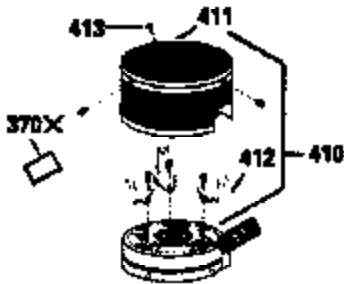

ILLUSTRATION SHOWS TYPICAL PARTS ONLY. ORDER BY PART NUMBER. PARTS NOT LISTED ARE SUPPLIED BY OEM.

VIEW 3 OF 3

Ref #	Part Number	Qty	Description
	RPMHigh		2700 to 3000
	RPMLow		0000
19	31361	1	Extension Spring
69	35261	1	* Mounting Flange Gasket
92	650815	1	Belleville Washer
182	6201	2	Screw, 1/4-28 x 7/8"
185	31384A	1	Intake Pipe (Incl. 224)
186	32653	1	Governor Link
191	35039B	1	S.E. Brake Bracket (Incl. 195)
216	33086	1	R.P.M. Adjusting Lever
223	650451	2	Screw, 1/4-20 x 1"
238	650806	2	Screw, 10-32 x 5/8"
245	34340	1	Air Cleaner Filter
250	34341B	1	Air Cleaner Cover
276	33753	1	Locking Plate
277	650795	2	Screw, 1/4-20 x 2-1/4"
357	34985	1	Starter Rope Retainer