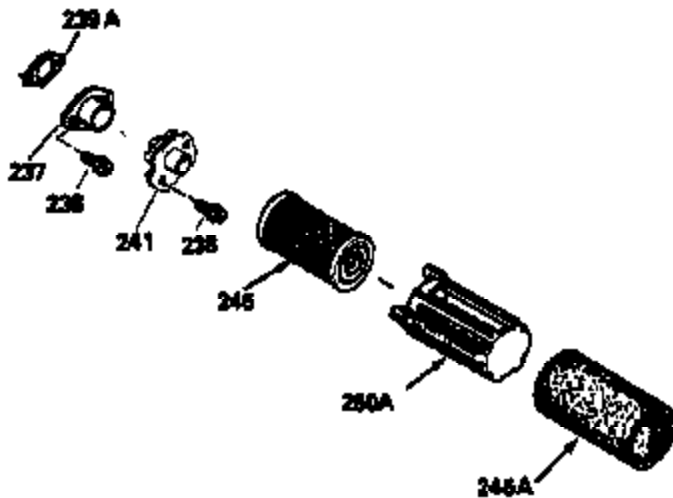

ILLUSTRATION SHOWS TYPICAL PARTS ONLY. ORDER BY PART NUMBER. PARTS NOT LISTED ARE SUPPLIED BY OEM.

VIEW 3 OF 3

Ref #	Part Number	Qty	Description
	RPMHigh		2700 to 3000
	RPMLow		0000
19	31361	1	Extension Spring
69	35261	1	* Mounting Flange Gasket
92	650815	1	Belleville Washer
182	6201	2	Screw, 1/4-28 x 7/8"
185	31384A	1	Intake Pipe (Incl. 224)
186	32653	1	Governor Link
191	35039B	1	S.E. Brake Bracket (Incl. 195)
216	33086	1	R.P.M. Adjusting Lever
223	650451	2	Screw, 1/4-20 x 1"
238	650806	2	Screw, 10-32 x 5/8"
245	34340	1	Air Cleaner Filter
250	34341B	1	Air Cleaner Cover
276	33753	1	Locking Plate
277	650795	2	Screw, 1/4-20 x 2-1/4"
357	34985	1	Starter Rope Retainer