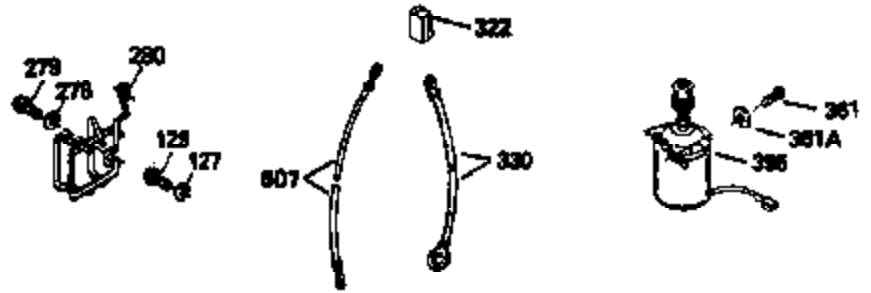

ILLUSTRATION SHOWS TYPICAL PARTS ONLY. ORDER BY PART NUMBER. PARTS NOT LISTED ARE SUPPLIED BY OEM.

VIEW 3 OF 3

Ref #	Part Number	Qty	Description
	RPMHigh		2700 to 3000
	RPMLow		0000
19	31361	1	Extension Spring
69	35261	1	* Mounting Flange Gasket
92	650815	1	Belleville Washer
182	6201	2	Screw, 1/4-28 x 7/8"
185	31384A	1	Intake Pipe (Incl. 224)
186	32653	1	Governor Link
191	35039B	1	S.E. Brake Bracket (Incl. 195)
216	33086	1	R.P.M. Adjusting Lever
223	650451	2	Screw, 1/4-20 x 1"
238	650806	2	Screw, 10-32 x 5/8"
245	34340	1	Air Cleaner Filter
250	34341B	1	Air Cleaner Cover
276	33753	1	Locking Plate
277	650795	2	Screw, 1/4-20 x 2-1/4"
357	34985	1	Starter Rope Retainer