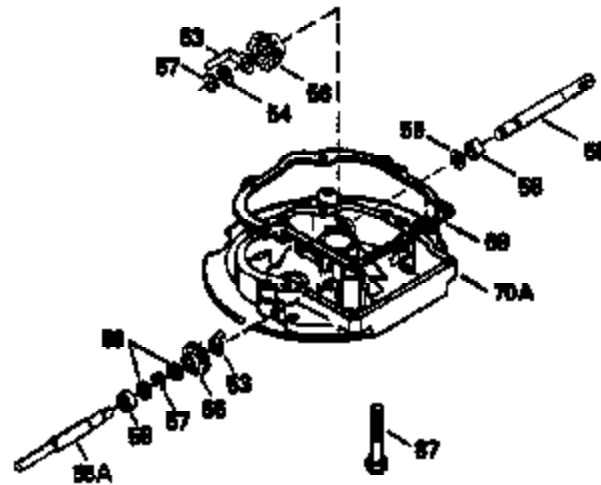

ILLUSTRATION SHOWS TYPICAL PARTS ONLY. ORDER BY PART NUMBER. PARTS NOT LISTED ARE SUPPLIED BY OEM.

VIEW 3 OF 3

Ref #	Part Number	Qty	Description
	RPMHigh		2900 to 3200
	RPMLow		2450 to 2750
19	31361	1	Extension Spring
69	35261	1	* Mounting Flange Gasket
92	650815	1	Belleville Washer
182	6201	2	Screw, 1/4-28 x 7/8"
185	31384A	1	Intake Pipe (Incl. 224)
186	34358	1	Governor Link
191	35040B	1	S.E. Brake Bracket (Incl. 195)
223	650451	2	Screw, 1/4-20 x 1"
238	650932	2	Screw, 10-32 x 49/64"
241	35797	1	Air Cleaner Collar
245	35066	1	Air Cleaner Filter
250	35065	1	Air Cleaner Cover
276	33753	1	Locking Plate
277	650795	2	Screw, 1/4-20 x 2-1/4"
416	391022	1	Spark Arrestor Screen (Optional)