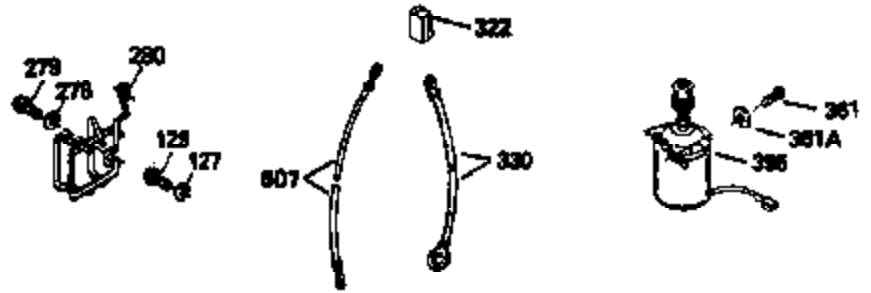

ILLUSTRATION SHOWS TYPICAL PARTS ONLY. ORDER BY PART NUMBER. PARTS NOT LISTED ARE SUPPLIED BY OEM.

VIEW 3 OF 3

Ref #	Part Number	Qty	Description
	RPMHigh		2900 to 3200
	RPMLow		2450 to 2750
19	31361	1	Extension Spring
69	35261	1	* Mounting Flange Gasket
92	650815	1	Belleville Washer
182	6201	2	Screw, 1/4-28 x 7/8"
185	31384A	1	Intake Pipe (Incl. 224)
186	34358	1	Governor Link
191	35040B	1	S.E. Brake Bracket (Incl. 195)
223	650451	2	Screw, 1/4-20 x 1"
238	650932	2	Screw, 10-32 x 49/64"
241	35797	1	Air Cleaner Collar
245	35066	1	Air Cleaner Filter
250	35065	1	Air Cleaner Cover
276	33753	1	Locking Plate
277	650795	2	Screw, 1/4-20 x 2-1/4"
416	391022	1	Spark Arrestor Screen (Optional)