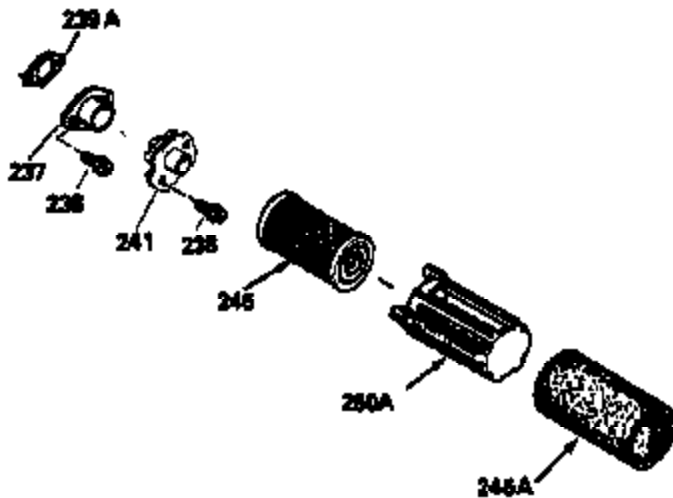

ILLUSTRATION SHOWS TYPICAL PARTS ONLY. ORDER BY PART NUMBER. PARTS NOT LISTED ARE SUPPLIED BY OEM.

VIEW 3 OF 3

Ref #	Part Number	Qty	Description
	RPMHigh		2900 to 3200
	RPMLow		2450 to 2750
19	31361	1	Extension Spring
69	35261	1	* Mounting Flange Gasket
92	650815	1	Belleville Washer
182	6201	2	Screw, 1/4-28 x 7/8"
185	31384A	1	Intake Pipe (Incl. 224)
186	34358	1	Governor Link
191	35040B	1	S.E. Brake Bracket (Incl. 195)
223	650451	2	Screw, 1/4-20 x 1"
238	650932	2	Screw, 10-32 x 49/64"
241	35797	1	Air Cleaner Collar
245	35066	1	Air Cleaner Filter
250	35065	1	Air Cleaner Cover
276	33753	1	Locking Plate
277	650795	2	Screw, 1/4-20 x 2-1/4"
416	391022	1	Spark Arrestor Screen (Optional)