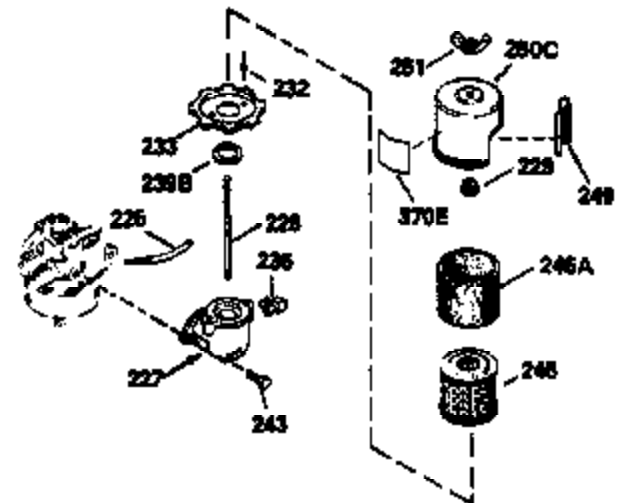

ILLUSTRATION SHOWS TYPICAL PARTS ONLY. ORDER BY PART NUMBER. PARTS NOT LISTED ARE SUPPLIED BY OEM.

VIEW 3 OF 3

Ref #	Part Number	Qty	Description
	RPMHigh		2900 to 3200
	RPMLow		2450 to 2750
19	31361	1	Extension Spring
69	35261	1	* Mounting Flange Gasket
92	650815	1	Belleville Washer
182	6201	2	Screw, 1/4-28 x 7/8"
185	31384A	1	Intake Pipe (Incl. 224)
186	34358	1	Governor Link
191	35040B	1	S.E. Brake Bracket (Incl. 195)
223	650451	2	Screw, 1/4-20 x 1"
238	650932	2	Screw, 10-32 x 49/64"
241	35797	1	Air Cleaner Collar
245	35066	1	Air Cleaner Filter
250	35065	1	Air Cleaner Cover
276	33753	1	Locking Plate
277	650795	2	Screw, 1/4-20 x 2-1/4"
416	391022	1	Spark Arrestor Screen (Optional)