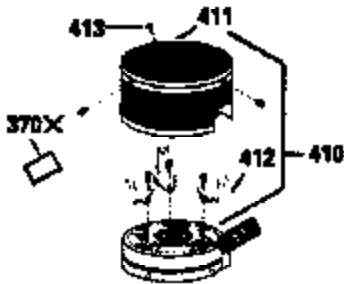

ILLUSTRATION SHOWS TYPICAL PARTS ONLY. ORDER BY PART NUMBER. PARTS NOT LISTED ARE SUPPLIED BY OEM.

VIEW 3 OF 3

Ref #	Part Number	Qty	Description
	RPMHigh		2900 to 3200
	RPMLow		2450 to 2750
19	31361	1	Extension Spring
69	35261	1	* Mounting Flange Gasket
92	650815	1	Belleville Washer
182	6201	2	Screw, 1/4-28 x 7/8"
185	31384A	1	Intake Pipe (Incl. 224)
186	34358	1	Governor Link
191	35040B	1	S.E. Brake Bracket (Incl. 195)
223	650451	2	Screw, 1/4-20 x 1"
238	650932	2	Screw, 10-32 x 49/64"
241	35797	1	Air Cleaner Collar
245	35066	1	Air Cleaner Filter
250	35065	1	Air Cleaner Cover
276	33753	1	Locking Plate
277	650795	2	Screw, 1/4-20 x 2-1/4"
416	391022	1	Spark Arrestor Screen (Optional)