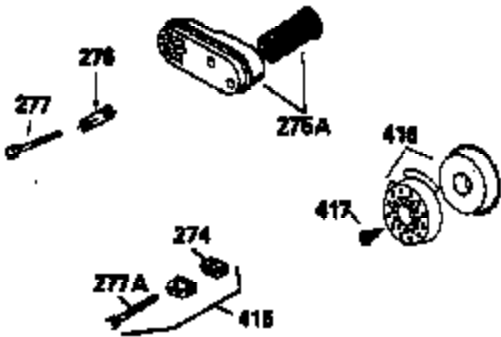

ILLUSTRATION SHOWS TYPICAL PARTS ONLY. ORDER BY PART NUMBER. PARTS NOT LISTED ARE SUPPLIED BY OEM.

VIEW 3 OF 3

Ref #	Part Number	Qty	Description
	RPMHigh		2900 to 3200
	RPMLow		2450 to 2750
19	31361	1	Extension Spring
69	35261	1	* Mounting Flange Gasket
92	650815	1	Belleville Washer
182	6201	2	Screw, 1/4-28 x 7/8"
185	31384A	1	Intake Pipe (Incl. 224)
186	34358	1	Governor Link
191	35040B	1	S.E. Brake Bracket (Incl. 195)
223	650451	2	Screw, 1/4-20 x 1"
238	650932	2	Screw, 10-32 x 49/64"
241	35797	1	Air Cleaner Collar
245	35066	1	Air Cleaner Filter
250	35065	1	Air Cleaner Cover
276	33753	1	Locking Plate
277	650795	2	Screw, 1/4-20 x 2-1/4"
416	391022	1	Spark Arrestor Screen (Optional)