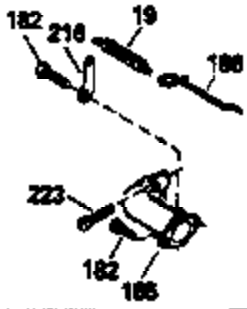

ILLUSTRATION SHOWS TYPICAL PARTS ONLY. ORDER BY PART NUMBER. PARTS NOT LISTED ARE SUPPLIED BY OEM.

VIEW 3 OF 3

Ref #	Part Number	Qty	Description
	RPMHigh		2900 to 3200
	RPMLow		2450 to 2750
19	31361	1	Extension Spring
69	35261	1	* Mounting Flange Gasket
92	650815	1	Belleville Washer
182	6201	2	Screw, 1/4-28 x 7/8"
185	31384A	1	Intake Pipe (Incl. 224)
186	34358	1	Governor Link
191	35040B	1	S.E. Brake Bracket (Incl. 195)
223	650451	2	Screw, 1/4-20 x 1"
238	650932	2	Screw, 10-32 x 49/64"
241	35797	1	Air Cleaner Collar
245	35066	1	Air Cleaner Filter
250	35065	1	Air Cleaner Cover
276	33753	1	Locking Plate
277	650795	2	Screw, 1/4-20 x 2-1/4"
416	391022	1	Spark Arrestor Screen (Optional)