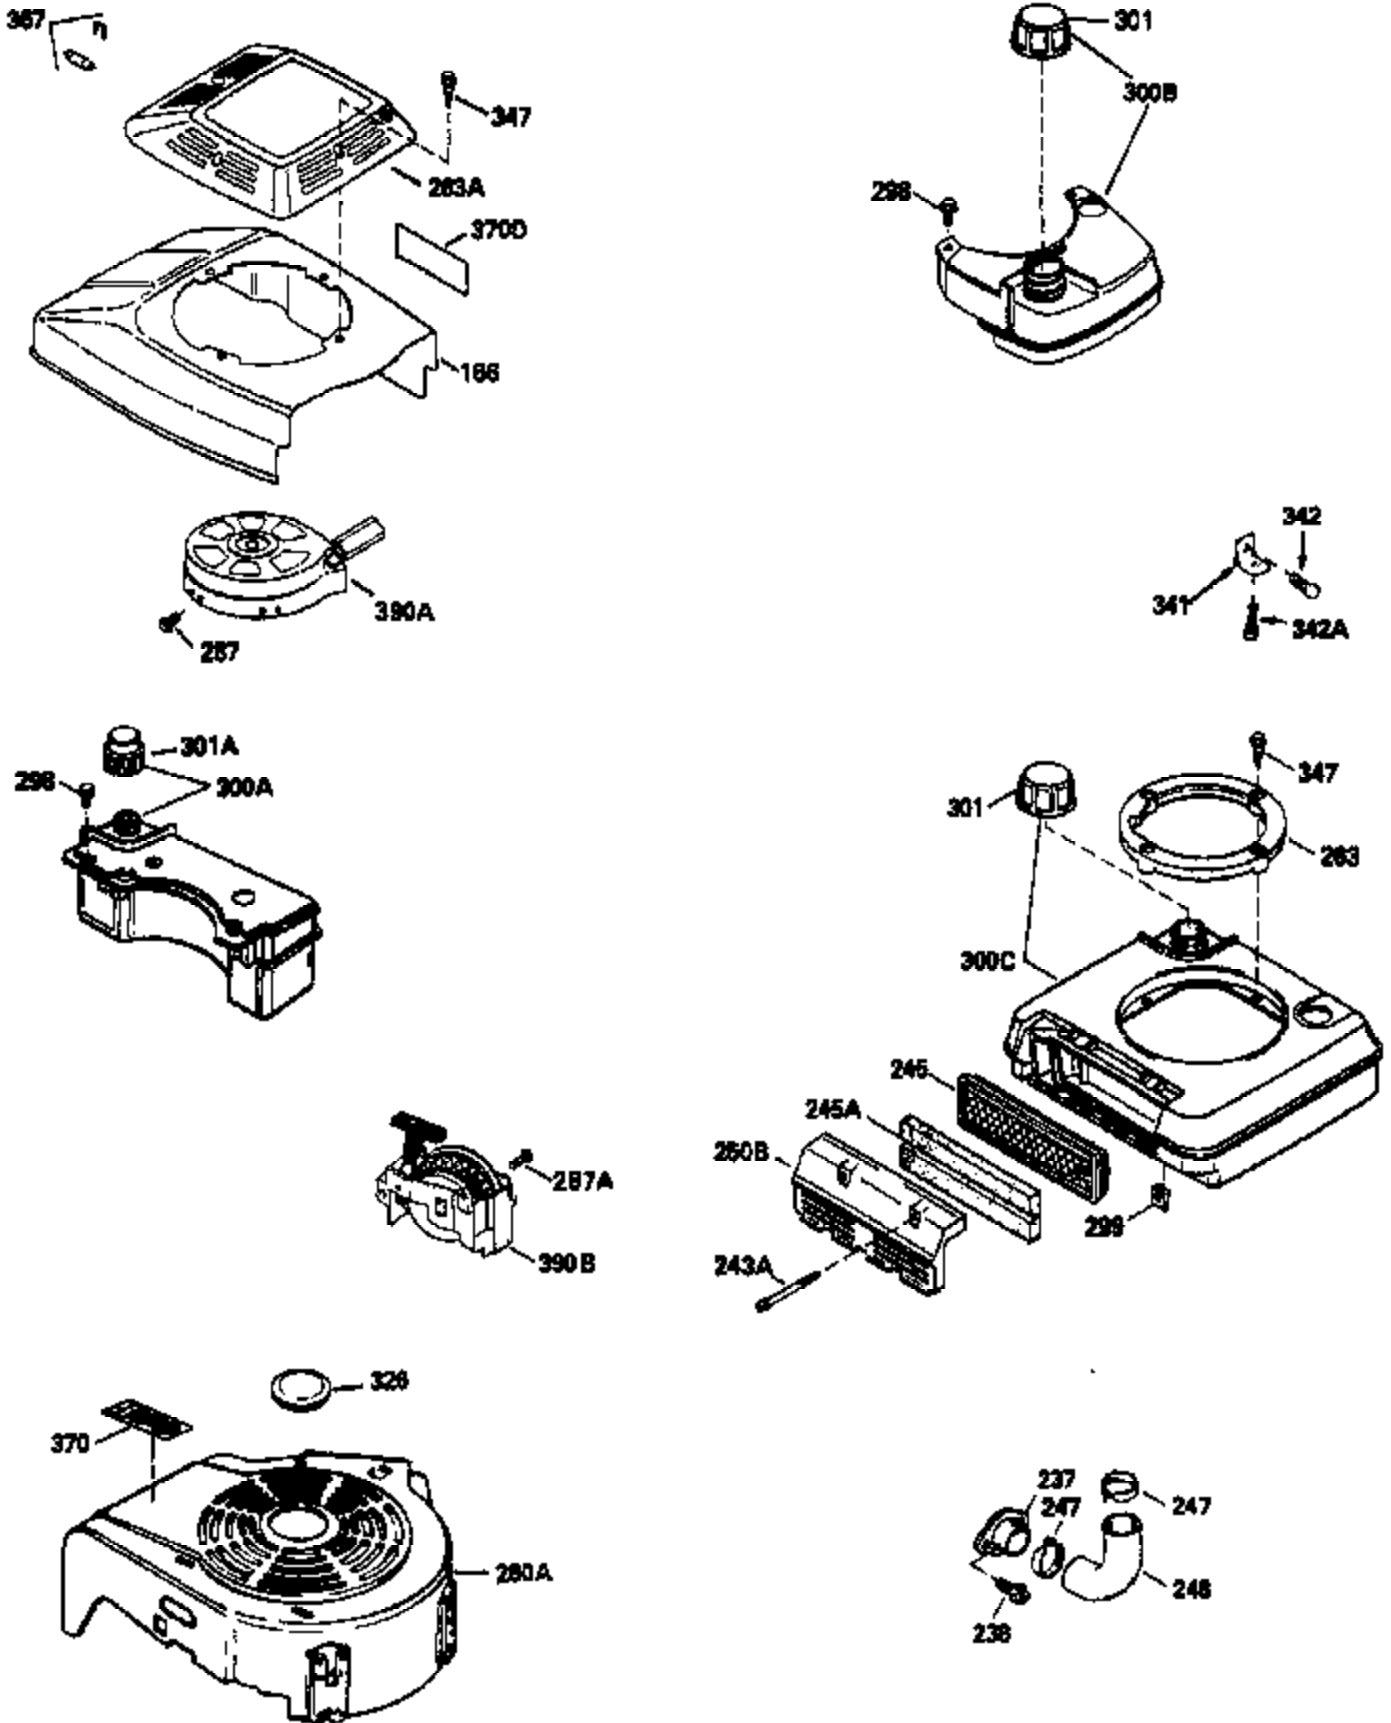

ILLUSTRATION SHOWS TYPICAL PARTS ONLY. ORDER BY PART NUMBER. PARTS NOT LISTED ARE SUPPLIED BY OEM.

VIEW 2 OF 3

Ref #	Part Number	Qty	Description
	RPMHigh		2900 to 3200
	RPMLow		2450 to 2750
92	650815	1	Belleville Washer
191	35040B	1	S.E. Brake Bracket (Incl. 195)
238	650932	2	Screw, 10-32 x 49/64"
245	35066	1	Air Cleaner Filter
287	650884	2	Screw, 8-32 x 1/2"
298	28763	3	Screw, 10-32 x 35/64"
301	35355	1	Fuel Cap
370	35167	1	Instruction Decal
390	590686	1	Rewind Starter