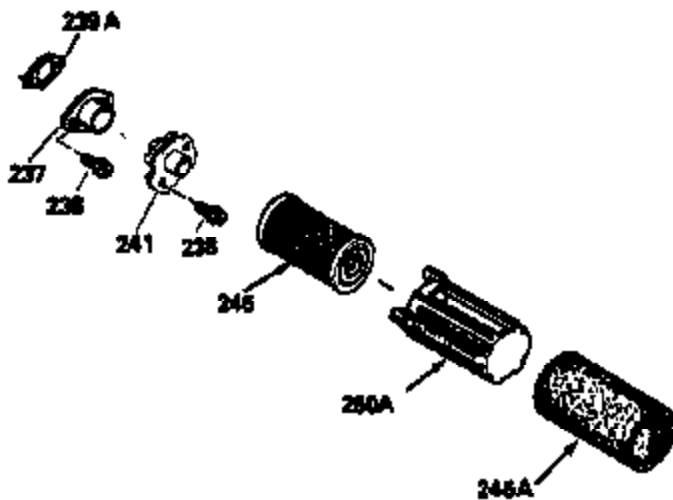

ILLUSTRATION SHOWS TYPICAL PARTS ONLY. ORDER BY PART NUMBER. PARTS NOT LISTED ARE SUPPLIED BY OEM.

VIEW 3 OF 3

Ref #	Part Number	Qty	Description
	RPMHigh		2900 to 3200
	RPMLow		2450 to 2750
19	31361	1	Extension Spring
69	35261	1	* Mounting Flange Gasket
92	650815	1	Belleville Washer
182	6201	2	Screw, 1/4-28 x 7/8"
185	31384A	1	Intake Pipe (Incl. 224)
186	34358	1	Governor Link
191	35040B	1	S.E. Brake Bracket (Incl. 195)
223	650451	2	Screw, 1/4-20 x 1"
238	650932	2	Screw, 10-32 x 49/64"
241	35797	1	Air Cleaner Collar
245	35066	1	Air Cleaner Filter
250	35065	1	Air Cleaner Cover
277	650795	2	Screw, 1/4-20 x 2-1/4"