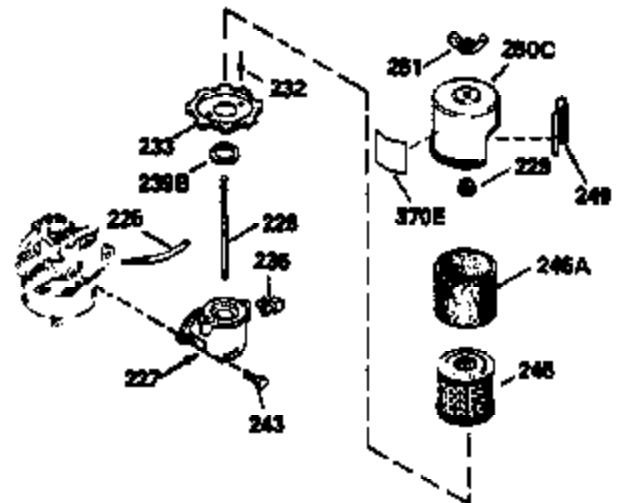

ILLUSTRATION SHOWS TYPICAL PARTS ONLY. ORDER BY PART NUMBER. PARTS NOT LISTED ARE SUPPLIED BY OEM.

VIEW 3 OF 3

Ref #	Part Number	Qty	Description
	RPMHigh		2900 to 3200
	RPMLow		2450 to 2750
19	31361	1	Extension Spring
69	35261	1	* Mounting Flange Gasket
92	650815	1	Belleville Washer
182	6201	2	Screw, 1/4-28 x 7/8"
185	31384A	1	Intake Pipe (Incl. 224)
186	34358	1	Governor Link
191	35040B	1	S.E. Brake Bracket (Incl. 195)
223	650451	2	Screw, 1/4-20 x 1"
238	650932	2	Screw, 10-32 x 49/64"
241	35797	1	Air Cleaner Collar
245	35066	1	Air Cleaner Filter
250	35065	1	Air Cleaner Cover
277	650795	2	Screw, 1/4-20 x 2-1/4"