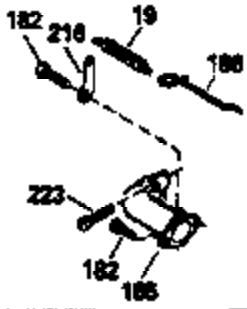

ILLUSTRATION SHOWS TYPICAL PARTS ONLY. ORDER BY PART NUMBER. PARTS NOT LISTED ARE SUPPLIED BY OEM.

VIEW 3 OF 3

Ref #	Part Number	Qty	Description
	RPMHigh		2900 to 3200
	RPMLow		2450 to 2750
19	31361	1	Extension Spring
69	35261	1	* Mounting Flange Gasket
92	650815	1	Belleville Washer
182	6201	2	Screw, 1/4-28 x 7/8"
185	31384A	1	Intake Pipe (Incl. 224)
186	34358	1	Governor Link
191	35040B	1	S.E. Brake Bracket (Incl. 195)
223	650451	2	Screw, 1/4-20 x 1"
238	650932	2	Screw, 10-32 x 49/64"
241	35797	1	Air Cleaner Collar
245	35066	1	Air Cleaner Filter
250	35065	1	Air Cleaner Cover
277	650795	2	Screw, 1/4-20 x 2-1/4"