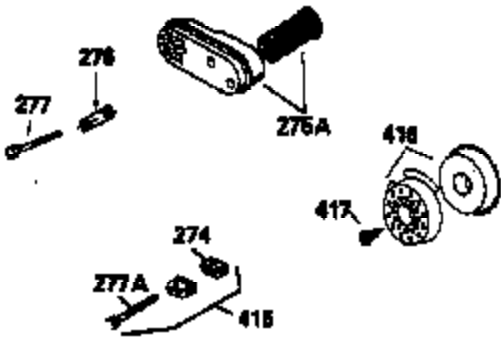

ILLUSTRATION SHOWS TYPICAL PARTS ONLY. ORDER BY PART NUMBER. PARTS NOT LISTED ARE SUPPLIED BY OEM.

VIEW 3 OF 3

Ref #	Part Number	Qty	Description
	RPMHigh		2900 to 3200
	RPMLow		2450 to 2750
19	31361	1	Extension Spring
69	35261	1	* Mounting Flange Gasket
92	650815	1	Belleville Washer
182	6201	2	Screw, 1/4-28 x 7/8"
185	31384A	1	Intake Pipe (Incl. 224)
186	34358	1	Governor Link
191	35040B	1	S.E. Brake Bracket (Incl. 195)
223	650451	2	Screw, 1/4-20 x 1"
238	650932	2	Screw, 10-32 x 49/64"
241	35797	1	Air Cleaner Collar
245	35066	1	Air Cleaner Filter
250	35065	1	Air Cleaner Cover
277	650795	2	Screw, 1/4-20 x 2-1/4"