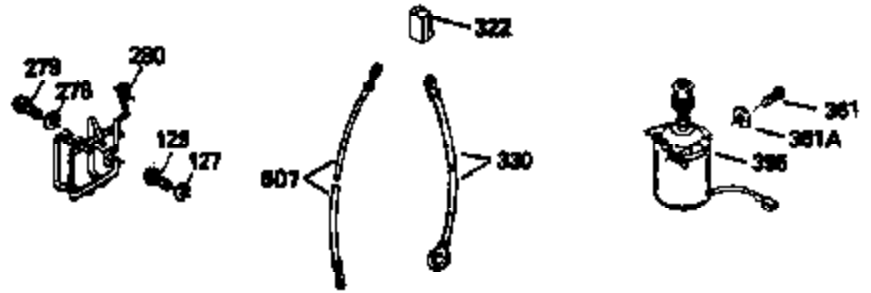

ILLUSTRATION SHOWS TYPICAL PARTS ONLY. ORDER BY PART NUMBER. PARTS NOT LISTED ARE SUPPLIED BY OEM.

VIEW 3 OF 3

Ref #	Part Number	Qty	Description
	RPMHigh		2900 to 3200
	RPMLow		2450 to 2750
19	31361	1	Extension Spring
69	35261	1	* Mounting Flange Gasket
92	650815	1	Belleville Washer
182	6201	2	Screw, 1/4-28 x 7/8"
185	31384A	1	Intake Pipe (Incl. 224)
186	34358	1	Governor Link
191	35040B	1	S.E. Brake Bracket (Incl. 195)
223	650451	2	Screw, 1/4-20 x 1"
238	650932	2	Screw, 10-32 x 49/64"
241	35797	1	Air Cleaner Collar
245	35066	1	Air Cleaner Filter
250	35065	1	Air Cleaner Cover
277	650795	2	Screw, 1/4-20 x 2-1/4"