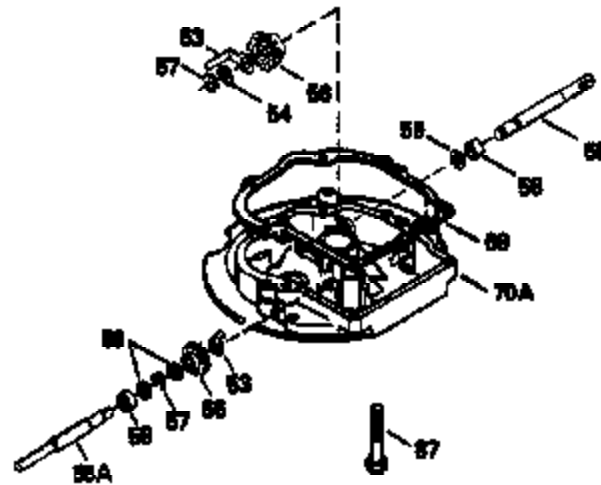

ILLUSTRATION SHOWS TYPICAL PARTS ONLY. ORDER BY PART NUMBER. PARTS NOT LISTED ARE SUPPLIED BY OEM.

VIEW 3 OF 3

Ref #	Part Number	Qty	Description
	RPMHigh		2900 to 3200
	RPMLow		2450 to 2750
19	31361	1	Extension Spring
69	35261	1	* Mounting Flange Gasket
92	650815	1	Belleville Washer
182	6201	2	Screw, 1/4-28 x 7/8"
185	31384A	1	Intake Pipe (Incl. 224)
186	34358	1	Governor Link
191	35040B	1	S.E. Brake Bracket (Incl. 195)
223	650451	2	Screw, 1/4-20 x 1"
238	650932	2	Screw, 10-32 x 49/64"
241	35797	1	Air Cleaner Collar
245	35066	1	Air Cleaner Filter
250	35065	1	Air Cleaner Cover
277	650795	2	Screw, 1/4-20 x 2-1/4"