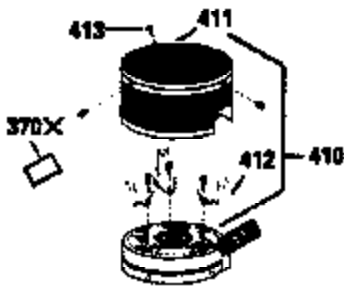

ILLUSTRATION SHOWS TYPICAL PARTS ONLY. ORDER BY PART NUMBER. PARTS NOT LISTED ARE SUPPLIED BY OEM.

VIEW 3 OF 3

Ref #	Part Number	Qty	Description
	RPMHigh		2900 to 3200
	RPMLow		2450 to 2750
19	31361	1	Extension Spring
69	35261	1	* Mounting Flange Gasket
92	650815	1	Belleville Washer
182	6201	2	Screw, 1/4-28 x 7/8"
185	31384A	1	Intake Pipe (Incl. 224)
186	34358	1	Governor Link
191	35040B	1	S.E. Brake Bracket (Incl. 195)
223	650451	2	Screw, 1/4-20 x 1"
238	650932	2	Screw, 10-32 x 49/64"
241	35797	1	Air Cleaner Collar
245	35066	1	Air Cleaner Filter
250	35065	1	Air Cleaner Cover
277	650795	2	Screw, 1/4-20 x 2-1/4"