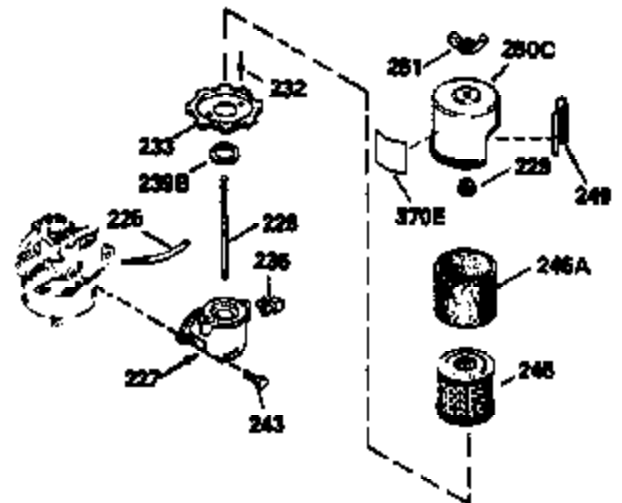

ILLUSTRATION SHOWS TYPICAL PARTS ONLY. ORDER BY PART NUMBER. PARTS NOT LISTED ARE SUPPLIED BY OEM.

VIEW 3 OF 3

Ref #	Part Number	Qty	Description
19	31361		Spring, Extension
69	35261		* Gasket, Mounting flange
92	650815		Washer, Belleville
182	6201		Screw, 1/4-28 x 7/8"
185	33004A		Pipe, Intake (Incl. 224)
186	34358		Link, Governor spring
223	650451		Screw, 1/4-20 x 1"
238	650932		Screw, 10-32 x 49/64"
241	35797		Collar, Air cleaner
245	35066		Filter, Air cleaner
246D	35435		Filter, Pre-Air (Optional)
250A	35065		Cover Assy., Air cleaner
275A	34613		Muffler
276	33753		Plate, Locking
277	650795		Screw, 1/4-20 x 2-1/4" (Use as required)
277A	30063		Screw, Torx T-30, 1/4-20 x 1/2" (Use as req.)
354	35025		Staple (Not used on all models)
357	34985		Rope Stop & Staple Assy. (Incl. 354)
370A	35391		Decal, Instruction
370G	34387		Decal, Instruction (Optional)
410	730574		Opt.Debris Screen Kit (Incl.370G,411, 412,413)
411	35596		Debris Screen (Optional)
412	35597		Debris Screen Bracket (Optional)
413	650910		Screw, 8-32 x 1/4 (Optional)
415	730162		Muffler Adapter Kit(In.274,277A)(Use as req.)