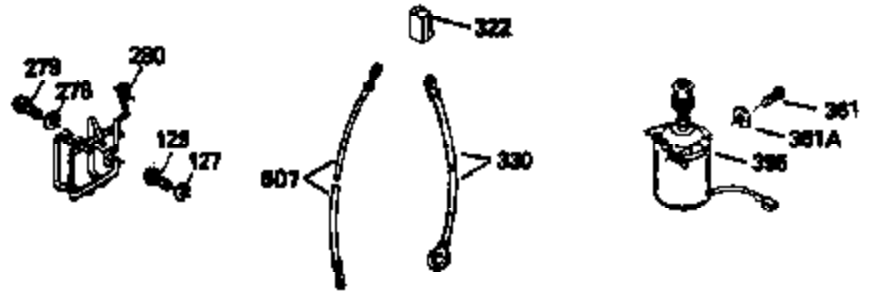

ILLUSTRATION SHOWS TYPICAL PARTS ONLY. ORDER BY PART NUMBER. PARTS NOT LISTED ARE SUPPLIED BY OEM.

VIEW 3 OF 3

Ref #	Part Number	Qty	Description
19	31361		Spring, Extension
69	35261		* Gasket, Mounting flange
92	650815		Washer, Belleville
182	6201		Screw, 1/4-28 x 7/8"
185	33004A		Pipe, Intake (Incl. 224)
186	34358		Link, Governor spring
223	650451		Screw, 1/4-20 x 1"
238	650932		Screw, 10-32 x 49/64"
241	35797		Collar, Air cleaner
245	35066		Filter, Air cleaner
246D	35435		Filter, Pre-Air (Optional)
250A	35065		Cover Assy., Air cleaner
275A	34613		Muffler
276	33753		Plate, Locking
277	650795		Screw, 1/4-20 x 2-1/4" (Use as required)
277A	30063		Screw, Torx T-30, 1/4-20 x 1/2" (Use as req.)
354	35025		Staple (Not used on all models)
357	34985		Rope Stop & Staple Assy. (Incl. 354)
370A	35391		Decal, Instruction
370G	34387		Decal, Instruction (Optional)
410	730574		Opt.Debris Screen Kit (Incl.370G,411, 412,413)
411	35596		Debris Screen (Optional)
412	35597		Debris Screen Bracket (Optional)
413	650910		Screw, 8-32 x 1/4 (Optional)
415	730162		Muffler Adapter Kit(In.274,277A)(Use as req.)