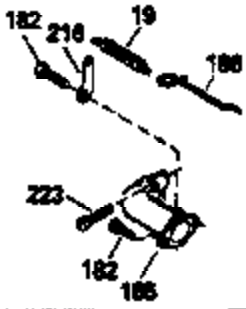

ILLUSTRATION SHOWS TYPICAL PARTS ONLY. ORDER BY PART NUMBER. PARTS NOT LISTED ARE SUPPLIED BY OEM.

VIEW 3 OF 3

Ref #	Part Number	Qty	Description
19	31361		Spring, Extension
69	35261		* Gasket, Mounting flange
92	650815		Washer, Belleville
182	6201		Screw, 1/4-28 x 7/8"
185	33004A		Pipe, Intake (Incl. 224)
186	34358		Link, Governor spring
223	650451		Screw, 1/4-20 x 1"
238	650932		Screw, 10-32 x 49/64"
241	35797		Collar, Air cleaner
245	35066		Filter, Air cleaner
246D	35435		Filter, Pre-Air (Optional)
250A	35065		Cover Assy., Air cleaner
275A	34613		Muffler
276	33753		Plate, Locking
277	650795		Screw, 1/4-20 x 2-1/4" (Use as required)
277A	30063		Screw, Torx T-30, 1/4-20 x 1/2" (Use as req.)
354	35025		Staple (Not used on all models)
357	34985		Rope Stop & Staple Assy. (Incl. 354)
370A	35391		Decal, Instruction
370G	34387		Decal, Instruction (Optional)
410	730574		Opt.Debris Screen Kit (Incl.370G,411, 412,413)
411	35596		Debris Screen (Optional)
412	35597		Debris Screen Bracket (Optional)
413	650910		Screw, 8-32 x 1/4 (Optional)
415	730162		Muffler Adapter Kit(In.274,277A)(Use as req.)