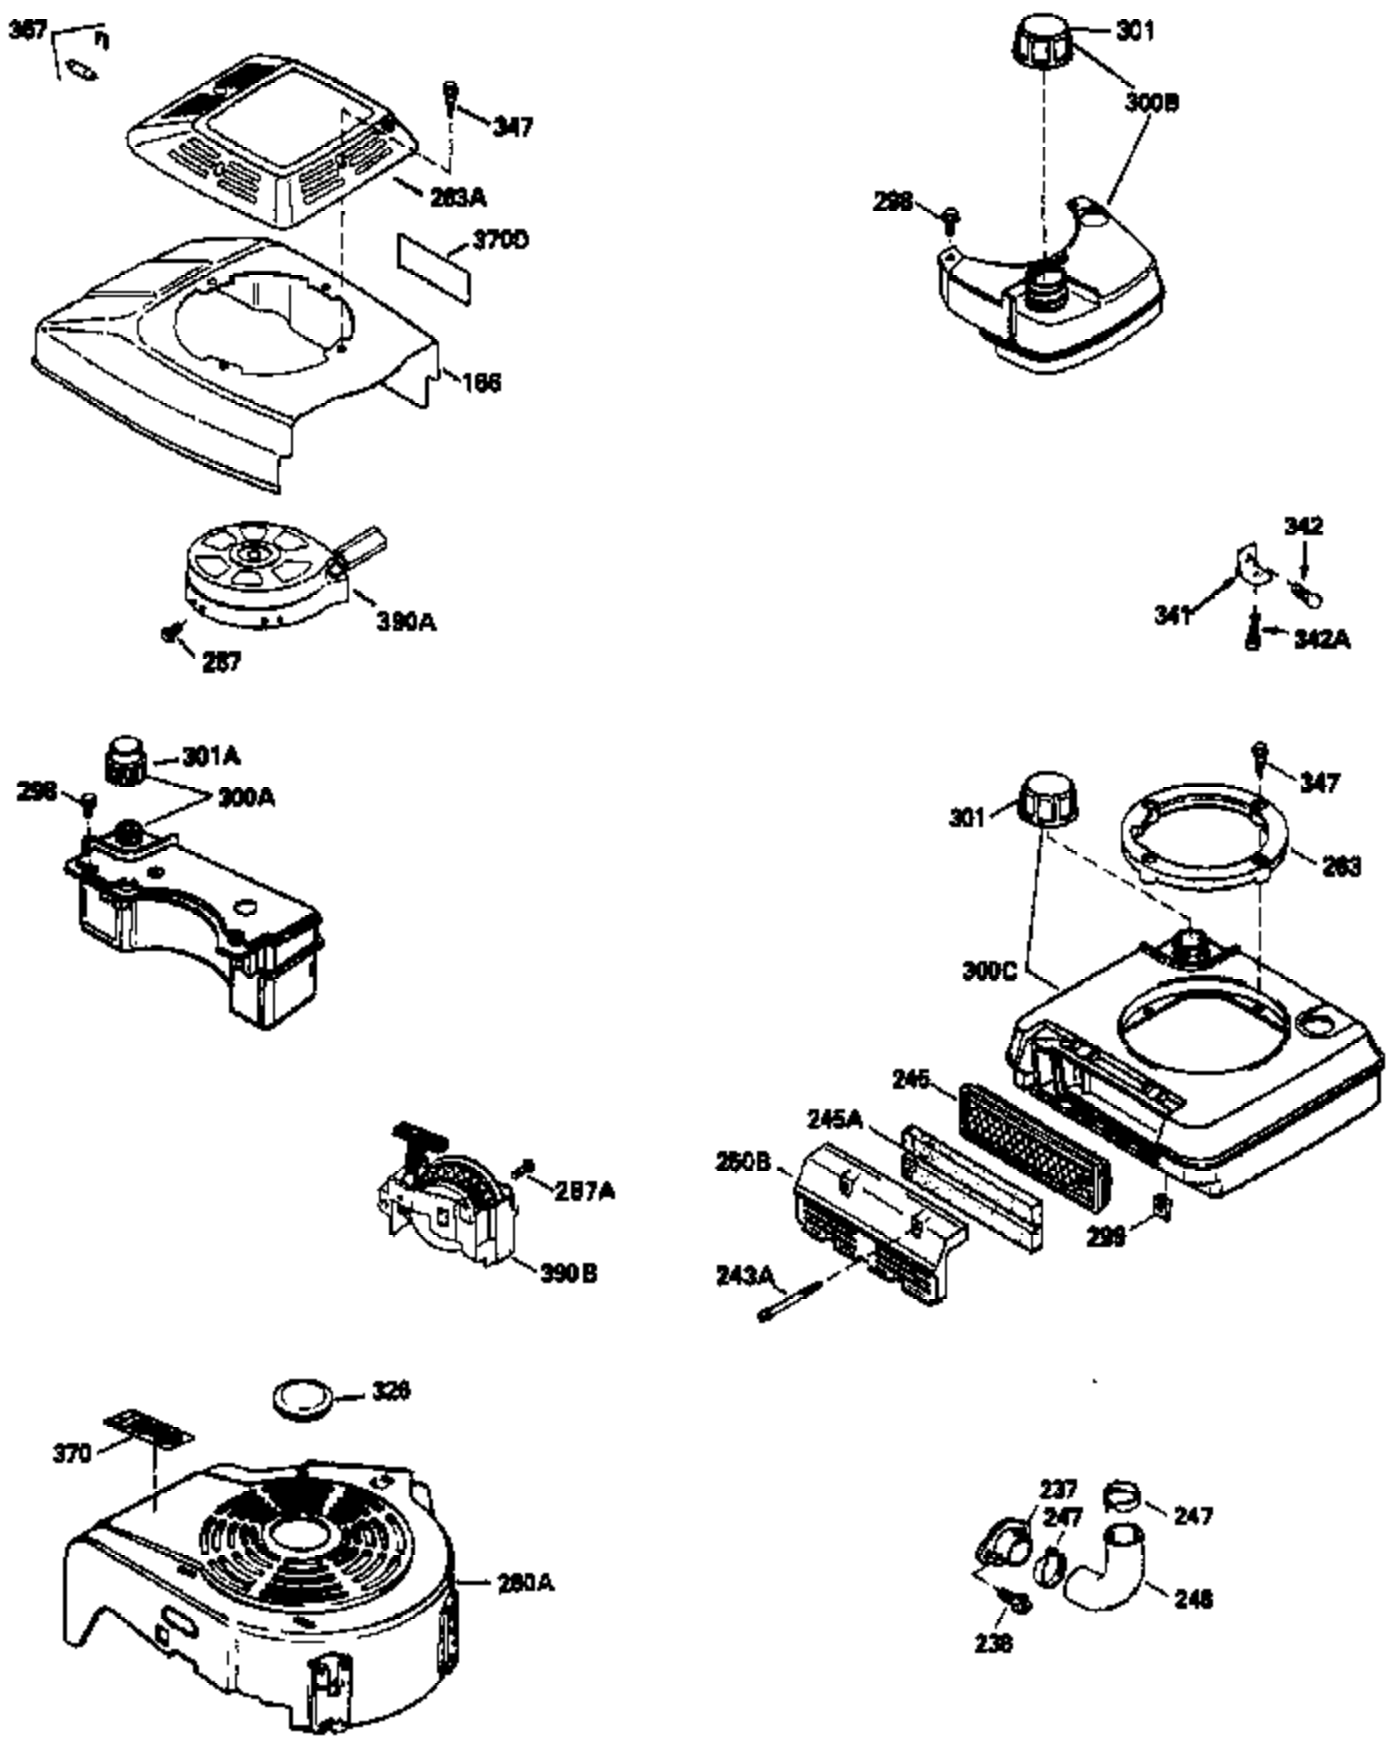

Ref #	Part Number	Qty	Description
420	730225		SAE 30, 4-Cycle Engine Oil (Quart)

ILLUSTRATION SHOWS TYPICAL PARTS ONLY. ORDER BY PART NUMBER. PARTS NOT LISTED ARE SUPPLIED BY OEM.
VIEW 2 OF 3

Ref #	Part Number	Qty	Description
92	650815		Washer, Belleville
238	650932		Screw, 10-32 x 49/64"
245	35066		Filter, Air cleaner
246D	35435		Filter, Pre-Air (Optional)
250A	35065		Cover Assy., Air cleaner
287	650884		Screw, 8-32 x 1/2"
299	35728		Clamp, Fuel line
301	33032		Fuel Cap (Use as required)
354	35025		Staple (Not used on all models)
357	34985		Rope Stop & Staple Assy. (Incl. 354)
370A	35391		Decal, Instruction
370G	34387		Decal, Instruction (Optional)
390	590621		Rewind Starter (Refer to Division 5, Section C, page 34 or Fiche 8A, Grid G-5 for breakdown)