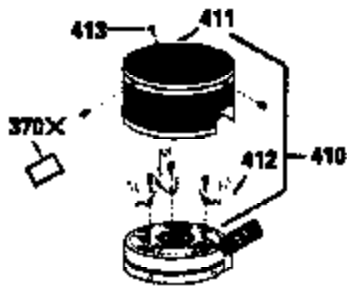

ILLUSTRATION SHOWS TYPICAL PARTS ONLY. ORDER BY PART NUMBER. PARTS NOT LISTED ARE SUPPLIED BY OEM.

VIEW 3 OF 3

Ref #	Part Number	Qty	Description
19	31361		Spring, Extension
69	35261		* Gasket, Mounting flange
92	650815		Washer, Belleville
182	6201		Screw, 1/4-28 x 7/8"
185	33004A		Pipe, Intake (Incl. 224)
186	34358		Link, Governor spring
223	650451		Screw, 1/4-20 x 1"
238	650932		Screw, 10-32 x 49/64"
241	35797		Collar, Air cleaner
245	35066		Filter, Air cleaner
246D	35435		Filter, Pre-Air (Optional)
250A	35065		Cover Assy., Air cleaner
275A	34613		Muffler
276	33753		Plate, Locking
277	650795		Screw, 1/4-20 x 2-1/4" (Use as required)
277A	30063		Screw, Torx T-30, 1/4-20 x 1/2" (Use as req.)
354	35025		Staple (Not used on all models)
357	34985		Rope Stop & Staple Assy. (Incl. 354)
370A	35391		Decal, Instruction
370G	34387		Decal, Instruction (Optional)
410	730574		Opt.Debris Screen Kit (Incl.370G,411, 412,413)
411	35596		Debris Screen (Optional)
412	35597		Debris Screen Bracket (Optional)
413	650910		Screw, 8-32 x 1/4 (Optional)
415	730162		Muffler Adapter Kit(In.274,277A)(Use as req.)