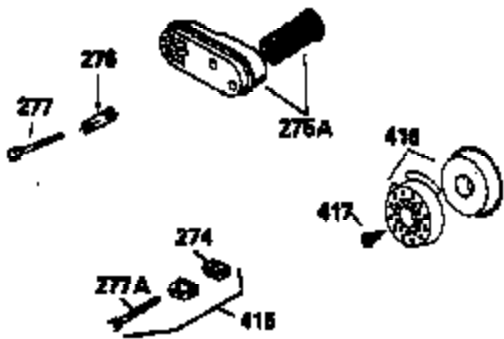

ILLUSTRATION SHOWS TYPICAL PARTS ONLY. ORDER BY PART NUMBER. PARTS NOT LISTED ARE SUPPLIED BY OEM.

VIEW 3 OF 3

Ref #	Part Number	Qty	Description
19	31361		Spring, Extension
69	35261		* Gasket, Mounting flange
92	650815		Washer, Belleville
182	6201		Screw, 1/4-28 x 7/8"
185	33004A		Pipe, Intake (Incl. 224)
186	34358		Link, Governor spring
223	650451		Screw, 1/4-20 x 1"
238	650932		Screw, 10-32 x 49/64"
241	35797		Collar, Air cleaner
245	35066		Filter, Air cleaner
246D	35435		Filter, Pre-Air (Optional)
250A	35065		Cover Assy., Air cleaner
275A	34613		Muffler
276	33753		Plate, Locking
277	650795		Screw, 1/4-20 x 2-1/4" (Use as required)
277A	30063		Screw, Torx T-30, 1/4-20 x 1/2" (Use as req.)
354	35025		Staple (Not used on all models)
357	34985		Rope Stop & Staple Assy. (Incl. 354)
370A	35391		Decal, Instruction
370G	34387		Decal, Instruction (Optional)
410	730574		Opt.Debris Screen Kit (Incl.370G,411, 412,413)
411	35596		Debris Screen (Optional)
412	35597		Debris Screen Bracket (Optional)
413	650910		Screw, 8-32 x 1/4 (Optional)
415	730162		Muffler Adapter Kit(In.274,277A)(Use as req.)