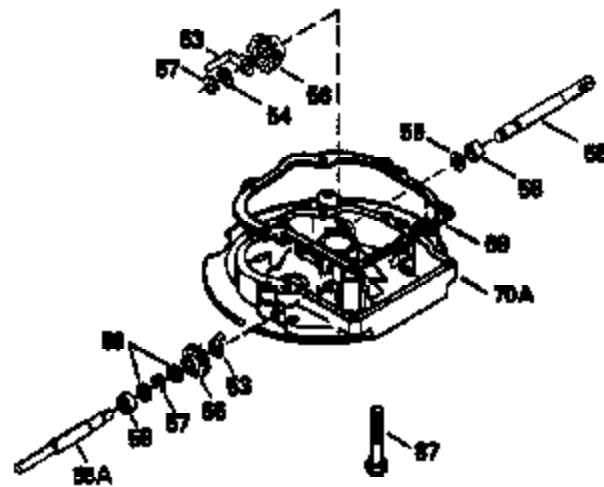

Ref #	Part Number	Qty	Description
420	730225		SAE 30, 4-Cycle Engine Oil (Quart)

ILLUSTRATION SHOWS TYPICAL PARTS ONLY. ORDER BY PART NUMBER. PARTS NOT LISTED ARE SUPPLIED BY OEM.
VIEW 2 OF 3

Ref #	Part Number	Qty	Description
92	650815		Washer, Belleville
238	650932		Screw, 10-32 x 49/64"
245	35066		Filter, Air cleaner
246D	35435		Filter, Pre-Air (Optional)
250A	35065		Cover Assy., Air cleaner
287	650884		Screw, 8-32 x 1/2"
299	35728		Clamp, Fuel line
301	33032		Fuel Cap (Use as required)
354	35025		Staple (Not used on all models)
357	34985		Rope Stop & Staple Assy. (Incl. 354)
370A	35391		Decal, Instruction
370G	34387		Decal, Instruction (Optional)
390	590621		Rewind Starter (Refer to Division 5, Section C, page 34 or Fiche 8A, Grid G-5 for breakdown)

ILLUSTRATION SHOWS TYPICAL PARTS ONLY. ORDER BY PART NUMBER. PARTS NOT LISTED ARE SUPPLIED BY OEM.

VIEW 3 OF 3

Ref #	Part Number	Qty	Description
19	31361		Spring, Extension
69	35261		* Gasket, Mounting flange
92	650815		Washer, Belleville
182	6201		Screw, 1/4-28 x 7/8"
185	33004A		Pipe, Intake (Incl. 224)
186	34358		Link, Governor spring
223	650451		Screw, 1/4-20 x 1"
238	650932		Screw, 10-32 x 49/64"
241	35797		Collar, Air cleaner
245	35066		Filter, Air cleaner
246D	35435		Filter, Pre-Air (Optional)
250A	35065		Cover Assy., Air cleaner
275A	34613		Muffler
276	33753		Plate, Locking
277	650795		Screw, 1/4-20 x 2-1/4" (Use as required)
277A	30063		Screw, Torx T-30, 1/4-20 x 1/2" (Use as req.)
354	35025		Staple (Not used on all models)
357	34985		Rope Stop & Staple Assy. (Incl. 354)
370A	35391		Decal, Instruction
370G	34387		Decal, Instruction (Optional)
410	730574		Opt.Debris Screen Kit (Incl.370G,411, 412,413)
411	35596		Debris Screen (Optional)
412	35597		Debris Screen Bracket (Optional)
413	650910		Screw, 8-32 x 1/4 (Optional)
415	730162		Muffler Adapter Kit(In.274,277A)(Use as req.)