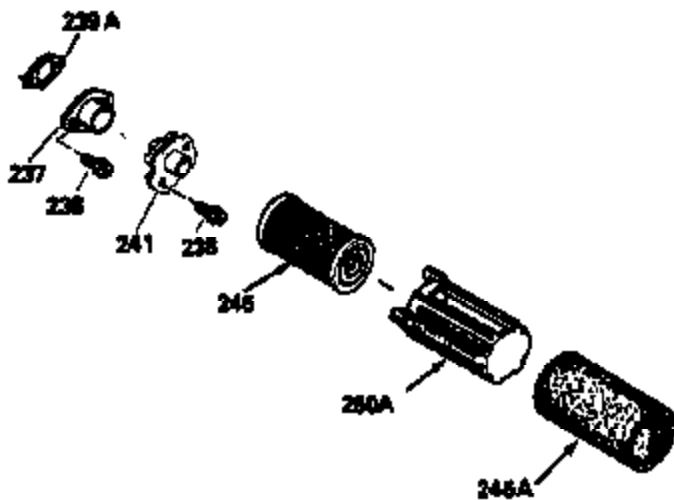

Ref #	Part Number	Qty	Description
420	730225		SAE 30, 4-Cycle Engine Oil (Quart)

ILLUSTRATION SHOWS TYPICAL PARTS ONLY. ORDER BY PART NUMBER. PARTS NOT LISTED ARE SUPPLIED BY OEM.
VIEW 2 OF 3

Ref #	Part Number	Qty	Description
92	650815		Washer, Belleville
238	650932		Screw, 10-32 x 49/64"
245	35066		Filter, Air cleaner
246D	35435		Filter, Pre-Air (Optional)
250A	35065		Cover Assy., Air cleaner
287	650884		Screw, 8-32 x 1/2"
299	35728		Clamp, Fuel line
301	33032		Fuel Cap (Use as required)
354	35025		Staple (Not used on all models)
357	34985		Rope Stop & Staple Assy. (Incl. 354)
370A	35391		Decal, Instruction
370G	34387		Decal, Instruction (Optional)
390	590621		Rewind Starter (Refer to Division 5, Section C, page 34 or Fiche 8A, Grid G-5 for breakdown)

ILLUSTRATION SHOWS TYPICAL PARTS ONLY. ORDER BY PART NUMBER. PARTS NOT LISTED ARE SUPPLIED BY OEM.

VIEW 3 OF 3

Ref #	Part Number	Qty	Description
19	31361		Spring, Extension
69	35261		* Gasket, Mounting flange
92	650815		Washer, Belleville
182	6201		Screw, 1/4-28 x 7/8"
185	33004A		Pipe, Intake (Incl. 224)
186	34358		Link, Governor spring
223	650451		Screw, 1/4-20 x 1"
238	650932		Screw, 10-32 x 49/64"
241	35797		Collar, Air cleaner
245	35066		Filter, Air cleaner
246D	35435		Filter, Pre-Air (Optional)
250A	35065		Cover Assy., Air cleaner
275A	34613		Muffler
276	33753		Plate, Locking
277	650795		Screw, 1/4-20 x 2-1/4" (Use as required)
277A	30063		Screw, Torx T-30, 1/4-20 x 1/2" (Use as req.)
354	35025		Staple (Not used on all models)
357	34985		Rope Stop & Staple Assy. (Incl. 354)
370A	35391		Decal, Instruction
370G	34387		Decal, Instruction (Optional)
410	730574		Opt.Debris Screen Kit (Incl.370G,411, 412,413)
411	35596		Debris Screen (Optional)
412	35597		Debris Screen Bracket (Optional)
413	650910		Screw, 8-32 x 1/4 (Optional)
415	730162		Muffler Adapter Kit(In.274,277A)(Use as req.)