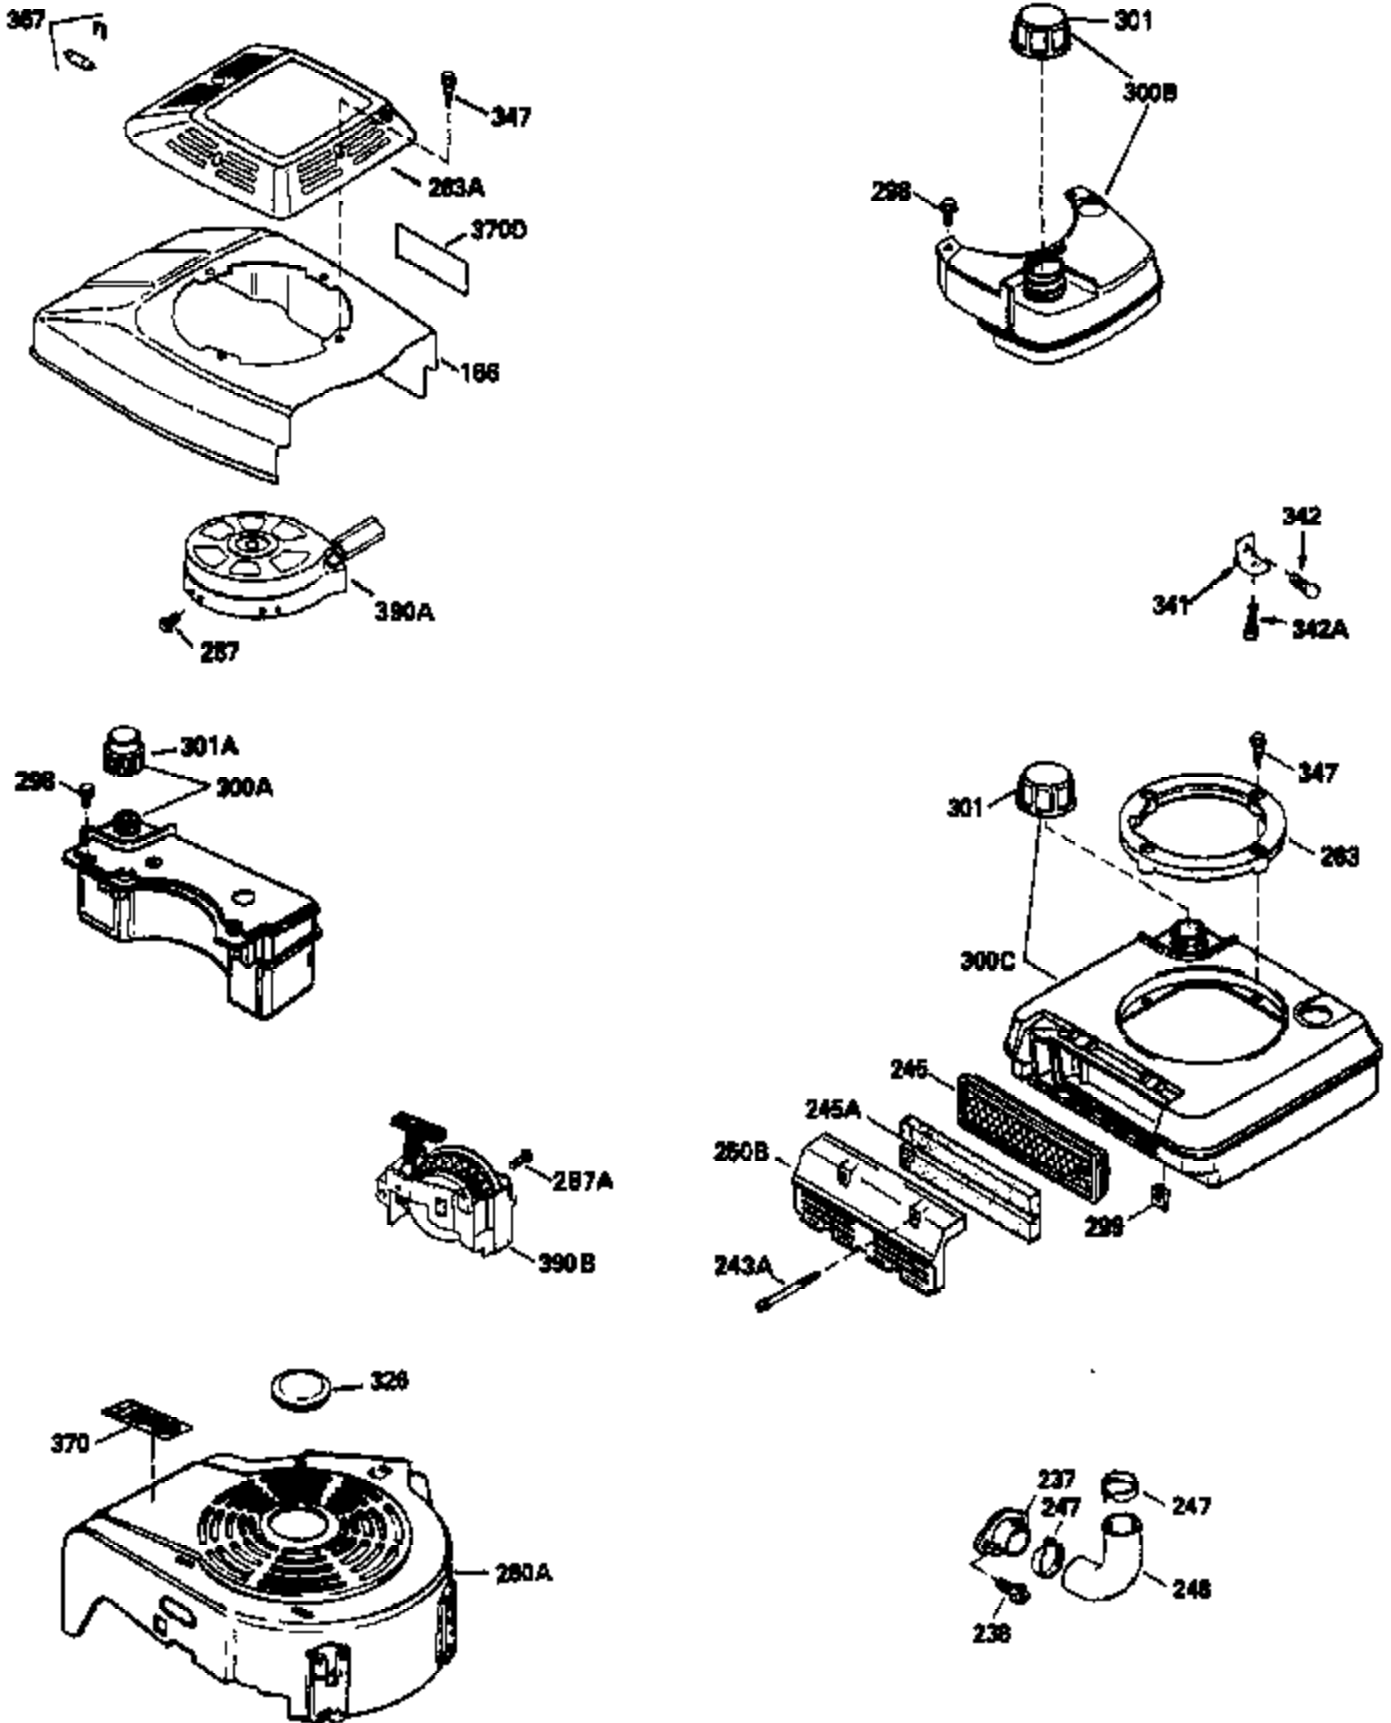

ILLUSTRATION SHOWS TYPICAL PARTS ONLY. ORDER BY PART NUMBER. PARTS NOT LISTED ARE SUPPLIED BY OEM.
VIEW 2 OF 3

Ref #	Part Number	Qty	Description
	RPMHigh		2650 to 2950
	RPMLow		0000
92	650815	1	Belleville Washer
191	35015B	1	S.E. Brake Bracket (Incl. 195)
238	650806	2	Screw, 10-32 x 5/8"
245A	35605	1	Air Cleaner Filter
245B	34927	1	Air Cleaner Filter
245	35604	1	Air Cleaner Filter
287	650884	2	Screw, 8-32 x 1/2"
298	28763	3	Screw, 10-32 x 35/64"
301	35355	1	Fuel Cap
357	34985	1	Starter Rope Retainer
370	34346	1	Lubrication Decal
390	590686	1	Rewind Starter