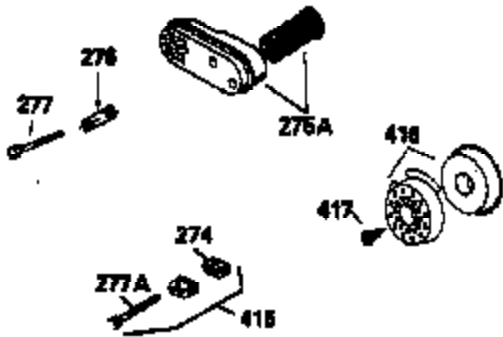

ILLUSTRATION SHOWS TYPICAL PARTS ONLY. ORDER BY PART NUMBER. PARTS NOT LISTED ARE SUPPLIED BY OEM.

VIEW 3 OF 3

Ref #	Part Number	Qty	Description
19	31361		Spring, Extension
69	35261		* Gasket, Mounting flange
92	650815		Washer, Belleville
127	650691		Washer, Flat
129	650818		Screw, 5/16-18 x 1-1/2"
182	6201		Screw, 1/4-28 x 7/8"
185	31384A		Pipe, Intake (Incl. 224)
186	32653		Link, Governor spring
191	35015B		Bracket Assy., S.E. Brake (Incl. 195)
216	33086		Lever, Speed adjusting
223	650451		Screw, 1/4-20 x 1"
238	650806		Screw, 10-32 x 5/8"
246	35604		Element, Air cleaner
246D	35435		Filter, Pre-Air (Optional)
250	35665		Cover, Air cleaner
275A	391019		Muffler
276	33753		Plate, Locking
277A	30063		Screw, Torx T-30, 1/4-20 x 1/2" (Use as req.)
277	650795		Screw, 1/4-20 x 2-1/4" (Use as requir ed)
354	35025		Staple (Not used on all models)
357	34985		Rope Stop & Staple Assy. (Incl. 354)
370G	34387		Decal, Instruction (Optional)
370A	34346		Decal, Instruction
410	730574		Opt.Debris Screen Kit (Incl.370G,411, 412,413)
411	35596		Debris Screen (Optional)
412	35597		Debris Screen Bracket (Optional)
413	650910		Screw, 8-32 x 1/4 (Optional)
415	730162		Muffler Adapter Kit(In.274,277A)(Use as req.)