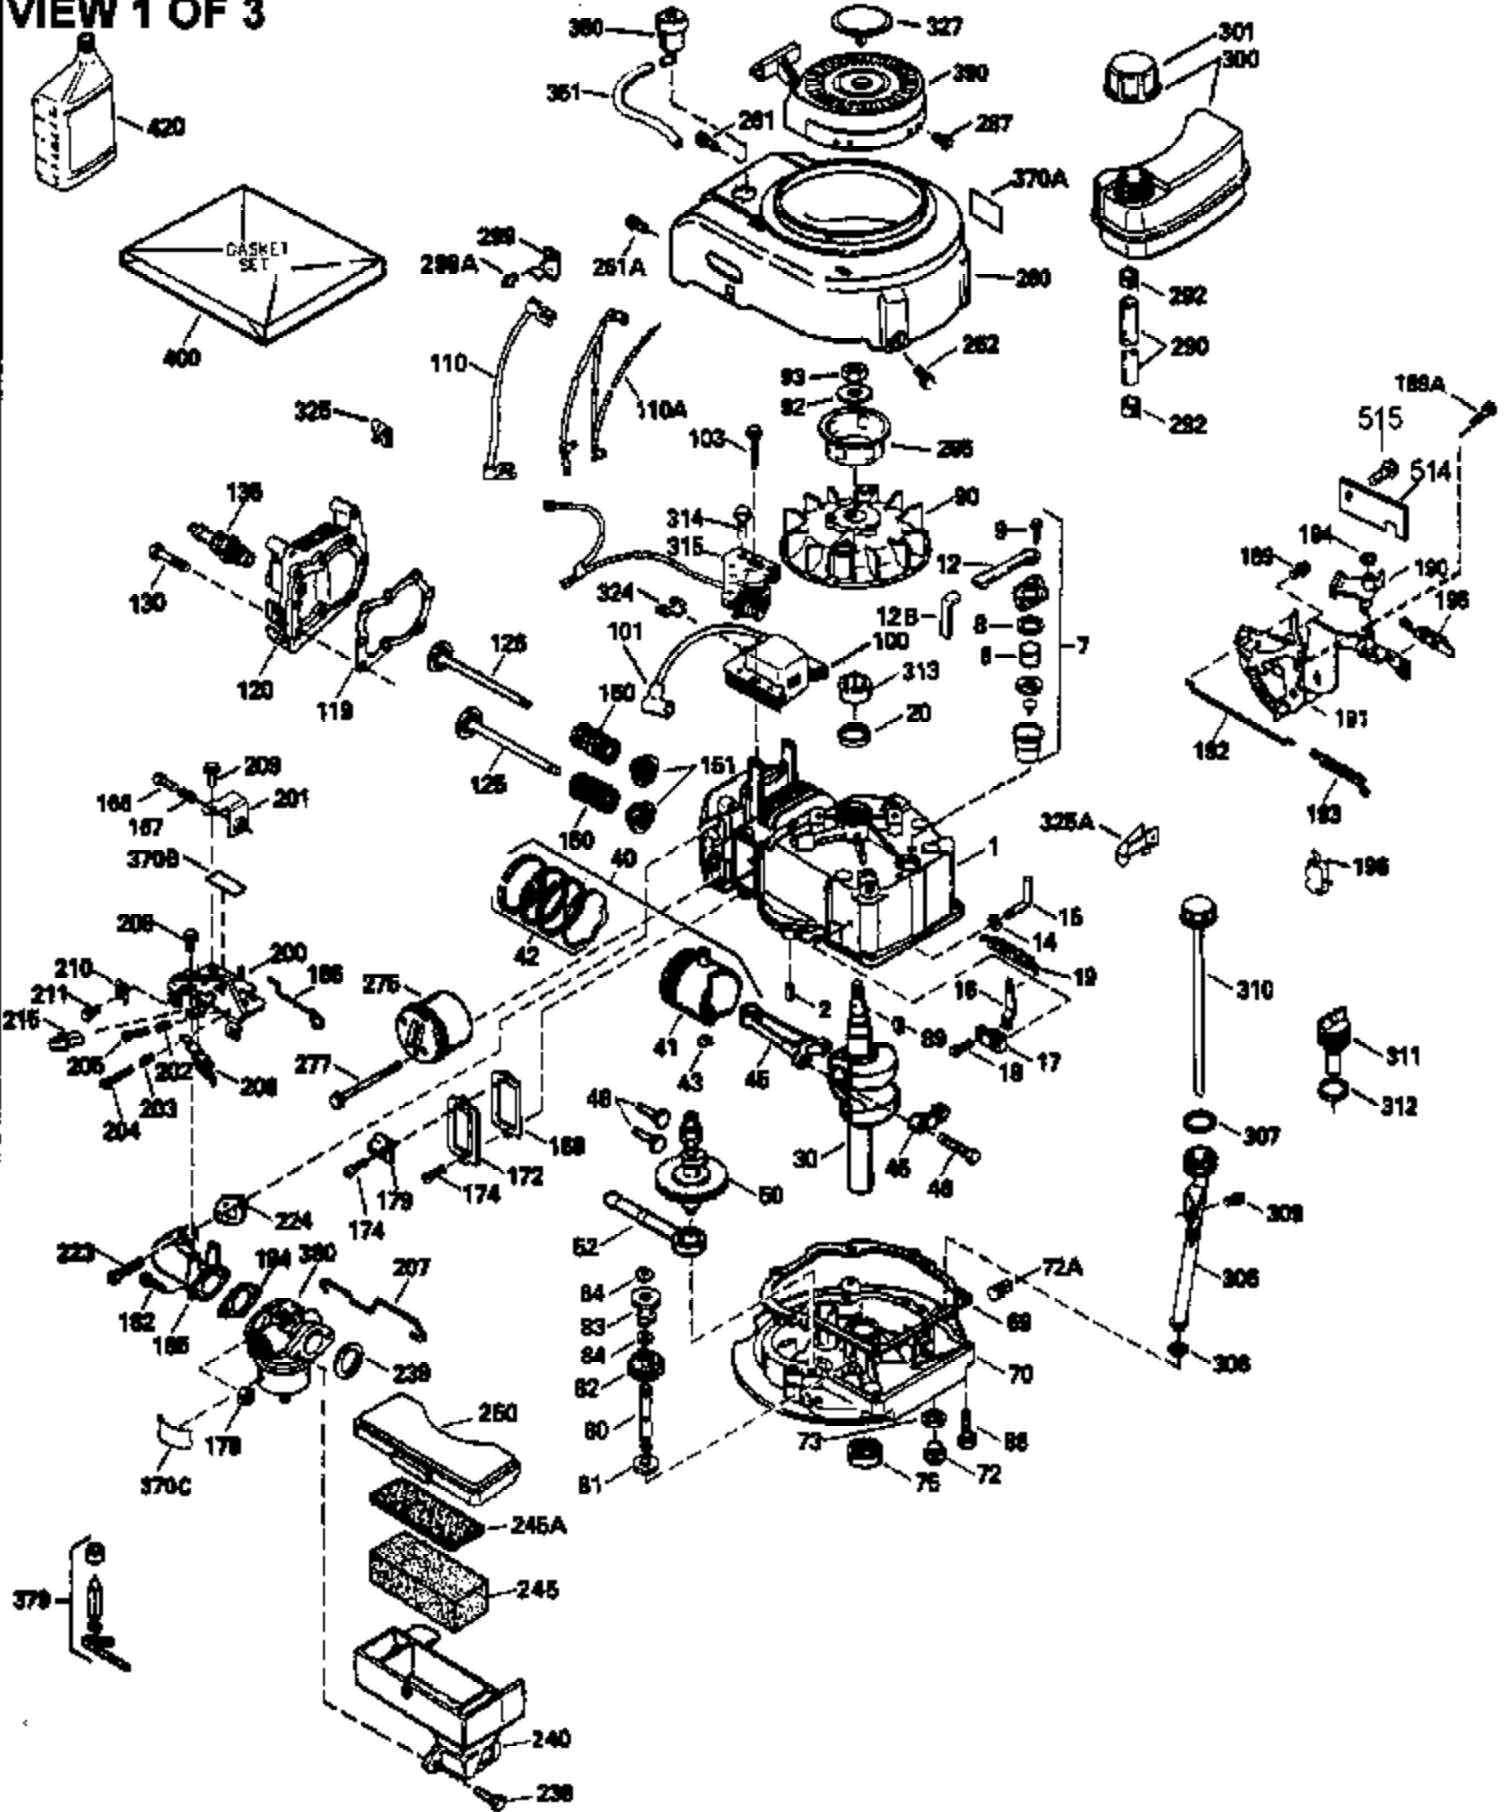

ILLUSTRATION SHOWS TYPICAL PARTS ONLY. ORDER BY PART NUMBER. PARTS NOT LISTED ARE SUPPLIED BY OEM.

VIEW 1 OF 3

Ref #	Part Number	Qty	Description
1	33968B		Cylinder (Incl. 2 & 20) (2-13/16" Bore)
2	26727		Pin, Dowel
6	33734		Element, Breather
7	34214A		Breather Assy. (Incl. 6, 8, 9, 12 & 1 2A)
8	33735		* Gasket, Breather
9	30200		Screw, 10-24 x 9/16"
12	33886		Tube, Breather
14	28277		Washer, Flat
15	30589		Rod, Governor (Incl. 14)
16	31383A		Lever, Governor
17	31335		Clamp, Governor lever
18	650548		Screw, 8-32 x 5/16"
19	31361		Spring, Extension
20	32600		Seal, Oil
30	34562A		Crankshaft
40	34535		Piston, Pin & Ring Set (Std.) (2-13/16" Bore)
40	34536		Piston, Pin & Ring Set (.010" OS)
40	34537		Piston, Pin & Ring Set (.020" OS)
41	33562B		Piston & Pin Ass'y. (Incl. 43) (Std.) (2-13/16")
41	33563B		Piston & Pin Ass'y. (Incl. 43) (.010" OS)
41	33564B		Piston & Pin Ass'y. (Incl. 43) (.020" OS)
42	33567		Ring Set (Std.) (2-13/16" Bore)
42	33568		Ring Set (.010" OS)
42	33569		Ring Set (.020" OS)
43	20381		Ring, Piston pin retaining
45	32875		Rod Assy., Connecting (Incl. 46)
46	32610A		Bolt, Connecting rod
48	27241		Lifter, Valve
50	33553		Camshaft (MCR)
52	29914		Oil Pump Assy.
69	35261		* Gasket, Mounting flange
70	34311C		Flange Ass'y. (Incl. 72, 72A, 73, 75 & 80)
72	30572		Plug, Oil drain (Incl. 73)
73	28833		* Drain Plug Gasket (Not req. W/plastic plug)
75	27897		Seal, Oil
80	30574		Shaft, Governor
81	30590A		Washer, Flat
82	30591		Gear Assy., Governor (Incl. 81)
83	30588A		Spool, Governor
84	29193		Ring, Retaining
86	650488		Screw, 1/4-20 x 1-1/4"
89	611004		Flywheel Key
90	611109		Flywheel
92	650815		Washer, Belleville
93	650816		Nut, Flywheel
100	34443A		Solid State Ignition
101	610118		Cover, Spark plug
103	650814		Screw, Torx T-15, 10-24 x 1"
110	34961		Ground Wire
119	33554A		* Gasket, Head
120	34342		Head, Cylinder
125	29314B		Intake Valve (Std.) (Incl. 151) (Conventional Ports)
125	29315C		Intake Valve (1/32" OS) (Incl. 151) (Conventional Ports)
126	29313C		Exhaust Valve (Std.) (Incl. 151) (Conventional Ports)
126	29315C		Exhaust Valve (1/32" OS) (Incl. 151) (Conventional Ports)
130	6021A		Screw, 5/16-18 x 1-1/2"
135	35395		Resistor Spark Plug (RJ19LM)
150	31672		Spring, Valve