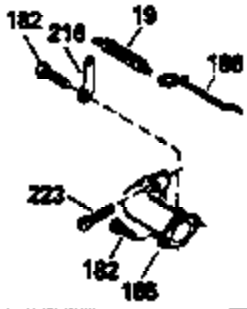

ILLUSTRATION SHOWS TYPICAL PARTS ONLY. ORDER BY PART NUMBER. PARTS NOT LISTED ARE SUPPLIED BY OEM.

VIEW 3 OF 3

Ref #	Part Number	Qty	Description
12A	34695		Elbow, Breather tube
19	31361		Spring, Extension
53	31745		Washer, Tang
54	31787		Washer, Flat
55	35667		Shaft, P.T.O.
56	31746		Gear, Worm, Left-hand helix
57	31749		Ring, Retaining
58	31744		Seal, Oil
59	31747		Washer, Flat
69	35261		* Gasket, Mounting flange
70A	33521D		Flange Ass'y. (Incl.58,72,72A,73,75,8 0,311)
87	650492		Screw, 1/4-20 x 2-1/4"
92	650815		Washer, Belleville
182	6201		Screw, 1/4-28 x 7/8"
185	33004A		Pipe, Intake (Incl. 224)
186	34358		Link, Governor spring
191	35040B		Bracket Assy., S.E. Brake (Incl. 195)
223	650451		Screw, 1/4-20 x 1"
238	650932		Screw, 10-32 x 49/64"
241	35797		Collar, Air cleaner
245	35066		Filter, Air cleaner
246D	35435		Filter, Pre-Air (Optional)
250A	35065		Cover Assy., Air cleaner
275A	34613		Muffler
276	33753		Plate, Locking
277A	30063		Screw, Torx T-30, 1/4-20 x 1/2" (Use as req.)
277	650795		Screw, 1/4-20 x 2-1/4" (Use as requir ed)
354	35025		Staple (Not used on all models)
357	34985		Rope Stop & Staple Assy. (Incl. 354)
370G	34387		Decal, Instruction (Optional)
410	730574		Opt.Debris Screen Kit (Incl.370G,411, 412,413)
411	35596		Debris Screen (Optional)
412	35597		Debris Screen Bracket (Optional)
413	650910		Screw, 8-32 x 1/4 (Optional)
415	730162		Muffler Adapter Kit(In.274,277A)(Use as req.)