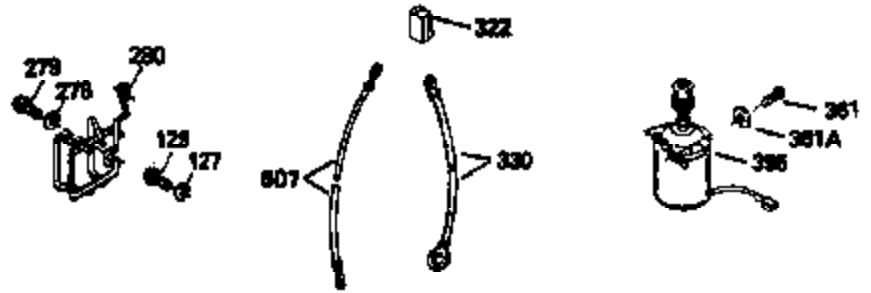

ILLUSTRATION SHOWS TYPICAL PARTS ONLY. ORDER BY PART NUMBER. PARTS NOT LISTED ARE SUPPLIED BY OEM.

VIEW 3 OF 3

Ref #	Part Number	Qty	Description
12A	34695		Elbow, Breather tube
19	31361		Spring, Extension
53	31745		Washer, Tang
54	31787		Washer, Flat
55	35667		Shaft, P.T.O.
56	31746		Gear, Worm, Left-hand helix
57	31749		Ring, Retaining
58	31744		Seal, Oil
59	31747		Washer, Flat
69	35261		* Gasket, Mounting flange
70A	33521D		Flange Ass'y. (Incl.58,72,72A,73,75,8 0,311)
87	650492		Screw, 1/4-20 x 2-1/4"
92	650815		Washer, Belleville
182	6201		Screw, 1/4-28 x 7/8"
185	33004A		Pipe, Intake (Incl. 224)
186	34358		Link, Governor spring
191	35040B		Bracket Assy., S.E. Brake (Incl. 195)
223	650451		Screw, 1/4-20 x 1"
238	650932		Screw, 10-32 x 49/64"
241	35797		Collar, Air cleaner
245	35066		Filter, Air cleaner
246D	35435		Filter, Pre-Air (Optional)
250A	35065		Cover Assy., Air cleaner
275A	34613		Muffler
276	33753		Plate, Locking
277A	30063		Screw, Torx T-30, 1/4-20 x 1/2" (Use as req.)
277	650795		Screw, 1/4-20 x 2-1/4" (Use as requir ed)
354	35025		Staple (Not used on all models)
357	34985		Rope Stop & Staple Assy. (Incl. 354)
370G	34387		Decal, Instruction (Optional)
410	730574		Opt.Debris Screen Kit (Incl.370G,411, 412,413)
411	35596		Debris Screen (Optional)
412	35597		Debris Screen Bracket (Optional)
413	650910		Screw, 8-32 x 1/4 (Optional)
415	730162		Muffler Adapter Kit(In.274,277A)(Use as req.)