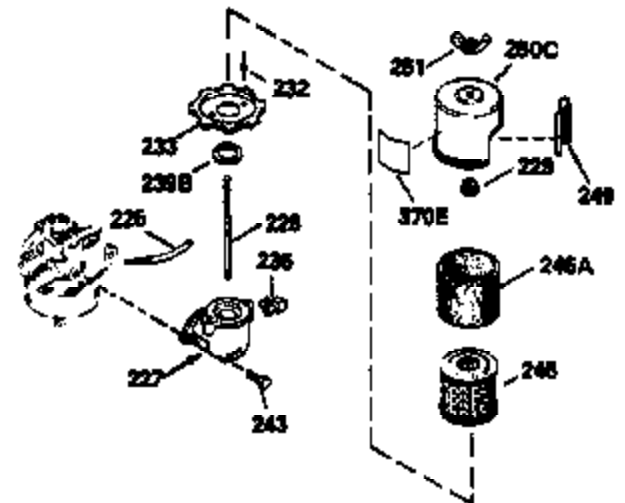

ILLUSTRATION SHOWS TYPICAL PARTS ONLY. ORDER BY PART NUMBER. PARTS NOT LISTED ARE SUPPLIED BY OEM.

VIEW 3 OF 3

Ref #	Part Number	Qty	Description
12A	34695		Elbow, Breather tube
19	31361		Spring, Extension
53	31745		Washer, Tang
54	31787		Washer, Flat
55	35667		Shaft, P.T.O.
56	31746		Gear, Worm, Left-hand helix
57	31749		Ring, Retaining
58	31744		Seal, Oil
59	31747		Washer, Flat
69	35261		* Gasket, Mounting flange
70A	33521D		Flange Ass'y. (Incl.58,72,72A,73,75,8 0,311)
87	650492		Screw, 1/4-20 x 2-1/4"
92	650815		Washer, Belleville
182	6201		Screw, 1/4-28 x 7/8"
185	33004A		Pipe, Intake (Incl. 224)
186	34358		Link, Governor spring
191	35040B		Bracket Assy., S.E. Brake (Incl. 195)
223	650451		Screw, 1/4-20 x 1"
238	650932		Screw, 10-32 x 49/64"
241	35797		Collar, Air cleaner
245	35066		Filter, Air cleaner
246D	35435		Filter, Pre-Air (Optional)
250A	35065		Cover Assy., Air cleaner
275A	34613		Muffler
276	33753		Plate, Locking
277A	30063		Screw, Torx T-30, 1/4-20 x 1/2" (Use as req.)
277	650795		Screw, 1/4-20 x 2-1/4" (Use as requir ed)
354	35025		Staple (Not used on all models)
357	34985		Rope Stop & Staple Assy. (Incl. 354)
370G	34387		Decal, Instruction (Optional)
410	730574		Opt.Debris Screen Kit (Incl.370G,411, 412,413)
411	35596		Debris Screen (Optional)
412	35597		Debris Screen Bracket (Optional)
413	650910		Screw, 8-32 x 1/4 (Optional)
415	730162		Muffler Adapter Kit(In.274,277A)(Use as req.)