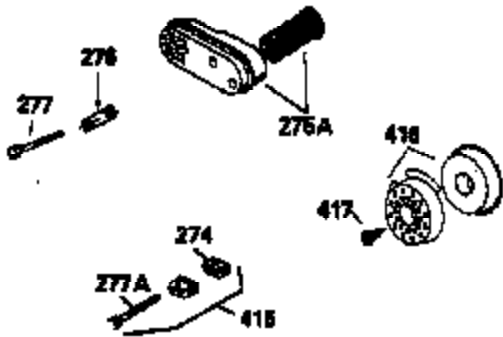

ILLUSTRATION SHOWS TYPICAL PARTS ONLY. ORDER BY PART NUMBER. PARTS NOT LISTED ARE SUPPLIED BY OEM.

VIEW 3 OF 3

Ref #	Part Number	Qty	Description
12A	34695		Elbow, Breather tube
19	31361		Spring, Extension
53	31745		Washer, Tang
54	31787		Washer, Flat
55	35667		Shaft, P.T.O.
56	31746		Gear, Worm, Left-hand helix
57	31749		Ring, Retaining
58	31744		Seal, Oil
59	31747		Washer, Flat
69	35261		* Gasket, Mounting flange
70A	33521D		Flange Ass'y. (Incl.58,72,72A,73,75,8 0,311)
87	650492		Screw, 1/4-20 x 2-1/4"
92	650815		Washer, Belleville
182	6201		Screw, 1/4-28 x 7/8"
185	33004A		Pipe, Intake (Incl. 224)
186	34358		Link, Governor spring
191	35040B		Bracket Assy., S.E. Brake (Incl. 195)
223	650451		Screw, 1/4-20 x 1"
238	650932		Screw, 10-32 x 49/64"
241	35797		Collar, Air cleaner
245	35066		Filter, Air cleaner
246D	35435		Filter, Pre-Air (Optional)
250A	35065		Cover Assy., Air cleaner
275A	34613		Muffler
276	33753		Plate, Locking
277A	30063		Screw, Torx T-30, 1/4-20 x 1/2" (Use as req.)
277	650795		Screw, 1/4-20 x 2-1/4" (Use as requir ed)
354	35025		Staple (Not used on all models)
357	34985		Rope Stop & Staple Assy. (Incl. 354)
370G	34387		Decal, Instruction (Optional)
410	730574		Opt.Debris Screen Kit (Incl.370G,411, 412,413)
411	35596		Debris Screen (Optional)
412	35597		Debris Screen Bracket (Optional)
413	650910		Screw, 8-32 x 1/4 (Optional)
415	730162		Muffler Adapter Kit(In.274,277A)(Use as req.)