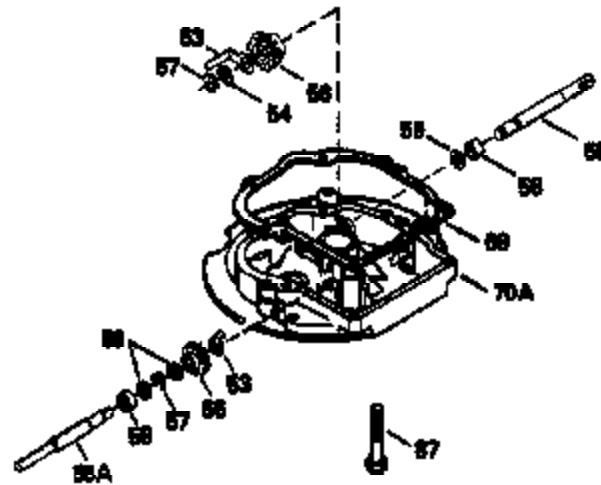

ILLUSTRATION SHOWS TYPICAL PARTS ONLY. ORDER BY PART NUMBER. PARTS NOT LISTED ARE SUPPLIED BY OEM.

VIEW 3 OF 3

Ref #	Part Number	Qty	Description
12A	34695		Elbow, Breather tube
19	31361		Spring, Extension
53	31745		Washer, Tang
54	31787		Washer, Flat
55	35667		Shaft, P.T.O.
56	31746		Gear, Worm, Left-hand helix
57	31749		Ring, Retaining
58	31744		Seal, Oil
59	31747		Washer, Flat
69	35261		* Gasket, Mounting flange
70A	33521D		Flange Ass'y. (Incl.58,72,72A,73,75,8 0,311)
87	650492		Screw, 1/4-20 x 2-1/4"
92	650815		Washer, Belleville
182	6201		Screw, 1/4-28 x 7/8"
185	33004A		Pipe, Intake (Incl. 224)
186	34358		Link, Governor spring
191	35040B		Bracket Assy., S.E. Brake (Incl. 195)
223	650451		Screw, 1/4-20 x 1"
238	650932		Screw, 10-32 x 49/64"
241	35797		Collar, Air cleaner
245	35066		Filter, Air cleaner
246D	35435		Filter, Pre-Air (Optional)
250A	35065		Cover Assy., Air cleaner
275A	34613		Muffler
276	33753		Plate, Locking
277A	30063		Screw, Torx T-30, 1/4-20 x 1/2" (Use as req.)
277	650795		Screw, 1/4-20 x 2-1/4" (Use as requir ed)
354	35025		Staple (Not used on all models)
357	34985		Rope Stop & Staple Assy. (Incl. 354)
370G	34387		Decal, Instruction (Optional)
410	730574		Opt.Debris Screen Kit (Incl.370G,411, 412,413)
411	35596		Debris Screen (Optional)
412	35597		Debris Screen Bracket (Optional)
413	650910		Screw, 8-32 x 1/4 (Optional)
415	730162		Muffler Adapter Kit(In.274,277A)(Use as req.)