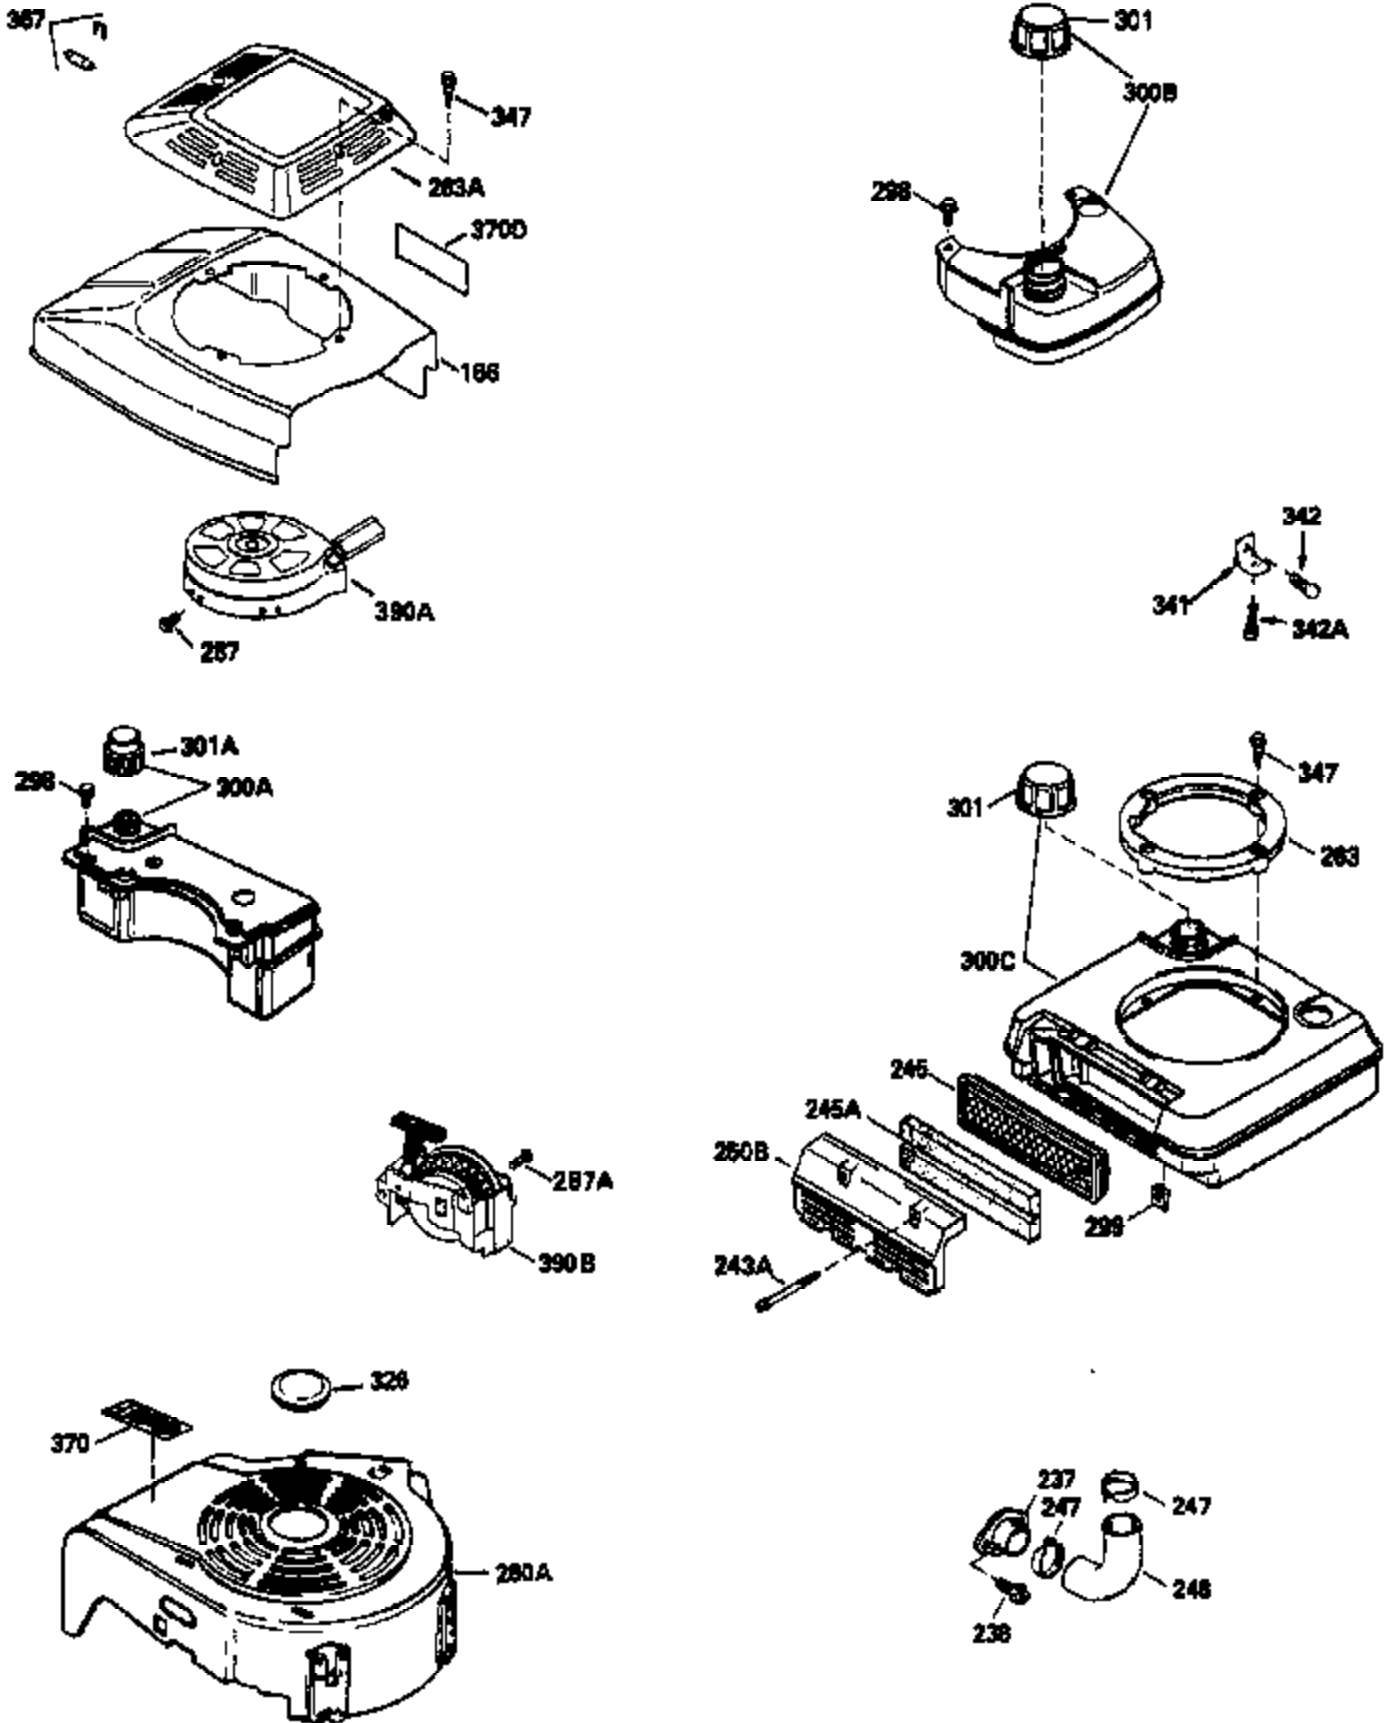

ILLUSTRATION SHOWS TYPICAL PARTS ONLY. ORDER BY PART NUMBER. PARTS NOT LISTED ARE SUPPLIED BY OEM.

VIEW 2 OF 3

Ref #	Part Number	Qty	Description
12A	34695		Elbow, Breather tube
92	650815		Washer, Belleville
191	35040B		Bracket Assy., S.E. Brake (Incl. 195)
238	650932		Screw, 10-32 x 49/64"
245	35066		Filter, Air cleaner
246D	35435		Filter, Pre-Air (Optional)
250A	35065		Cover Assy., Air cleaner
287	650884		Screw, 8-32 x 1/2"
299	35728		Clamp, Fuel line
301	33032		Fuel Cap (Use as required)
354	35025		Staple (Not used on all models)
357	34985		Rope Stop & Staple Assy. (Incl. 354)
370G	34387		Decal, Instruction (Optional)
390	590621		Rewind Starter (Refer to Division 5, Section C, page 34 or Fiche 8A, Grid G-5 for breakdown)