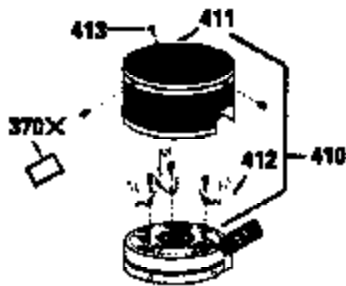

ILLUSTRATION SHOWS TYPICAL PARTS ONLY. ORDER BY PART NUMBER. PARTS NOT LISTED ARE SUPPLIED BY OEM.

VIEW 3 OF 3

Ref #	Part Number	Qty	Description
12A	34695		Elbow, Breather tube
19	31361		Spring, Extension
53	31745		Washer, Tang
54	31787		Washer, Flat
55	35667		Shaft, P.T.O.
56	31746		Gear, Worm, Left-hand helix
57	31749		Ring, Retaining
58	31744		Seal, Oil
59	31747		Washer, Flat
69	35261		* Gasket, Mounting flange
70A	33521D		Flange Ass'y. (Incl.58,72,72A,73,75,8 0,311)
87	650492		Screw, 1/4-20 x 2-1/4"
92	650815		Washer, Belleville
182	6201		Screw, 1/4-28 x 7/8"
185	33004A		Pipe, Intake (Incl. 224)
186	34358		Link, Governor spring
191	35040B		Bracket Assy., S.E. Brake (Incl. 195)
223	650451		Screw, 1/4-20 x 1"
238	650932		Screw, 10-32 x 49/64"
241	35797		Collar, Air cleaner
245	35066		Filter, Air cleaner
246D	35435		Filter, Pre-Air (Optional)
250A	35065		Cover Assy., Air cleaner
275A	34613		Muffler
276	33753		Plate, Locking
277A	30063		Screw, Torx T-30, 1/4-20 x 1/2" (Use as req.)
277	650795		Screw, 1/4-20 x 2-1/4" (Use as requir ed)
354	35025		Staple (Not used on all models)
357	34985		Rope Stop & Staple Assy. (Incl. 354)
370G	34387		Decal, Instruction (Optional)
410	730574		Opt.Debris Screen Kit (Incl.370G,411, 412,413)
411	35596		Debris Screen (Optional)
412	35597		Debris Screen Bracket (Optional)
413	650910		Screw, 8-32 x 1/4 (Optional)
415	730162		Muffler Adapter Kit(In.274,277A)(Use as req.)