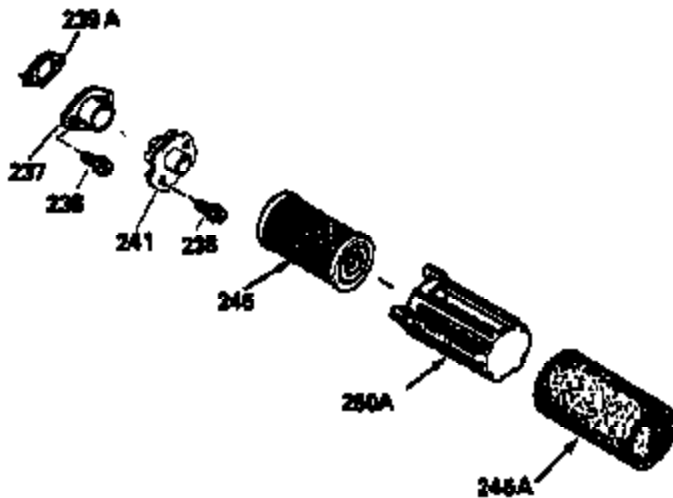

ILLUSTRATION SHOWS TYPICAL PARTS ONLY. ORDER BY PART NUMBER. PARTS NOT LISTED ARE SUPPLIED BY OEM.

VIEW 3 OF 3

Ref #	Part Number	Qty	Description
12A	34695		Elbow, Breather tube
19	31361		Spring, Extension
53	31745		Washer, Tang
54	31787		Washer, Flat
55	35667		Shaft, P.T.O.
56	31746		Gear, Worm, Left-hand helix
57	31749		Ring, Retaining
58	31744		Seal, Oil
59	31747		Washer, Flat
69	35261		* Gasket, Mounting flange
70A	33521D		Flange Ass'y. (Incl.58,72,72A,73,75,8 0,311)
87	650492		Screw, 1/4-20 x 2-1/4"
92	650815		Washer, Belleville
182	6201		Screw, 1/4-28 x 7/8"
185	33004A		Pipe, Intake (Incl. 224)
186	34358		Link, Governor spring
191	35040B		Bracket Assy., S.E. Brake (Incl. 195)
223	650451		Screw, 1/4-20 x 1"
238	650932		Screw, 10-32 x 49/64"
241	35797		Collar, Air cleaner
245	35066		Filter, Air cleaner
246D	35435		Filter, Pre-Air (Optional)
250A	35065		Cover Assy., Air cleaner
275A	34613		Muffler
276	33753		Plate, Locking
277A	30063		Screw, Torx T-30, 1/4-20 x 1/2" (Use as req.)
277	650795		Screw, 1/4-20 x 2-1/4" (Use as requir ed)
354	35025		Staple (Not used on all models)
357	34985		Rope Stop & Staple Assy. (Incl. 354)
370G	34387		Decal, Instruction (Optional)
410	730574		Opt.Debris Screen Kit (Incl.370G,411, 412,413)
411	35596		Debris Screen (Optional)
412	35597		Debris Screen Bracket (Optional)
413	650910		Screw, 8-32 x 1/4 (Optional)
415	730162		Muffler Adapter Kit(In.274,277A)(Use as req.)