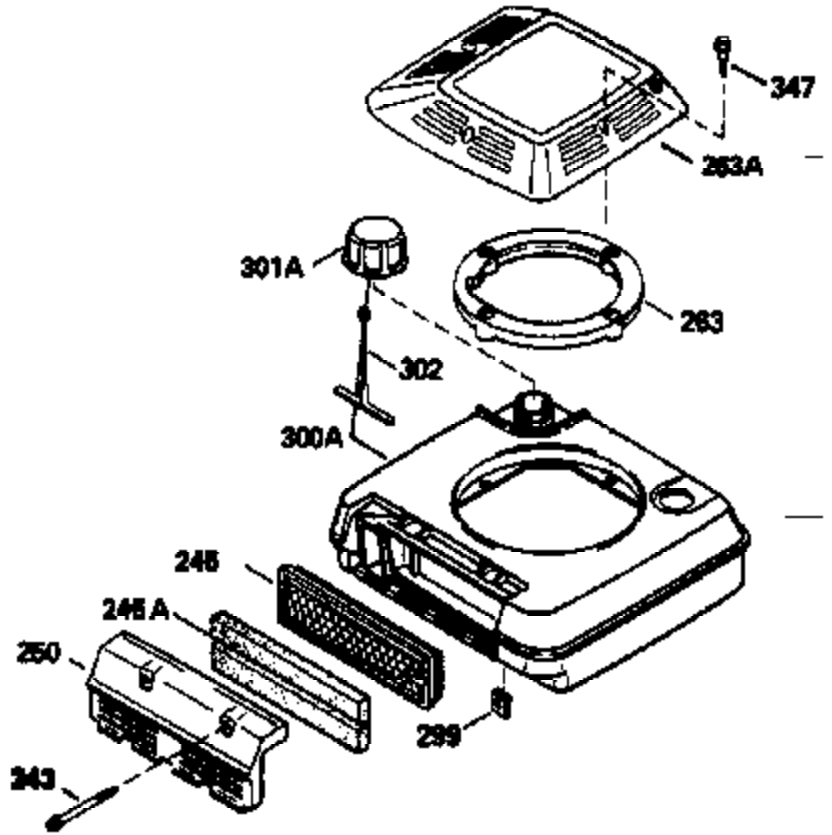

VIEW 2 OF 3

Ref #	Part Number	Qty	Description
118	730194		Rope Guide Kit (Use as required)
238	650932		Screw, 10-32 x 49/64"
239	34338		* Gasket, Air cleaner
241A	35797		Collar, Air cleaner
245A	35066		Filter, Air cleaner
246E	35435		Filter, Pre-air (Use as required)
250C	35065		Cover Assy., Air cleaner
260B	35861		Housing, Blower
287A	650735		Screw, 10-24 x 3/8" (Use as required)
287A			Pop Rivet (3/16" Dia.) (Purchase locally)
287B	650884		Screw, 8-32 x 1/2"
299	35728		Clamp, Fuel line
299A			Pop Rivet (Can be purchased locally)
354	35025		Staple (Not used on all models)
357	34985		Rope Stop & Staple Assy. (Incl. 354)
370H	34387		Decal, Instruction (Optional)
370J	34870		Decal, Instruction (Optional)
390B	590621		Rewind Starter (Refer to Division 5, Section C, page 34 or Fiche 8A, Grid G-5 for breakdown)
425	730571		Starter Muff Kit (Incl.370J,426,427)(Opt.)
426	32203		Starter Air Cleaner (Optional)
427	32204		Starter Air Cleaner Bracket (Optional)
436	611006		Stator Plate Ass'y.(Incl.377,378,437, 442-448)
437	30551		Spring, Breaker box cover
438	610947		Cover, Dust
439	610955		Gasket, Stator cover
440	30992		Cam, Breaker
442	610385		Washer
443	610408		Nut, 8-32
444	29181		Breaker Fastening Screw & Washer
445	610593		Condenser Fastening Screw
446	33356		Terminal, Ground