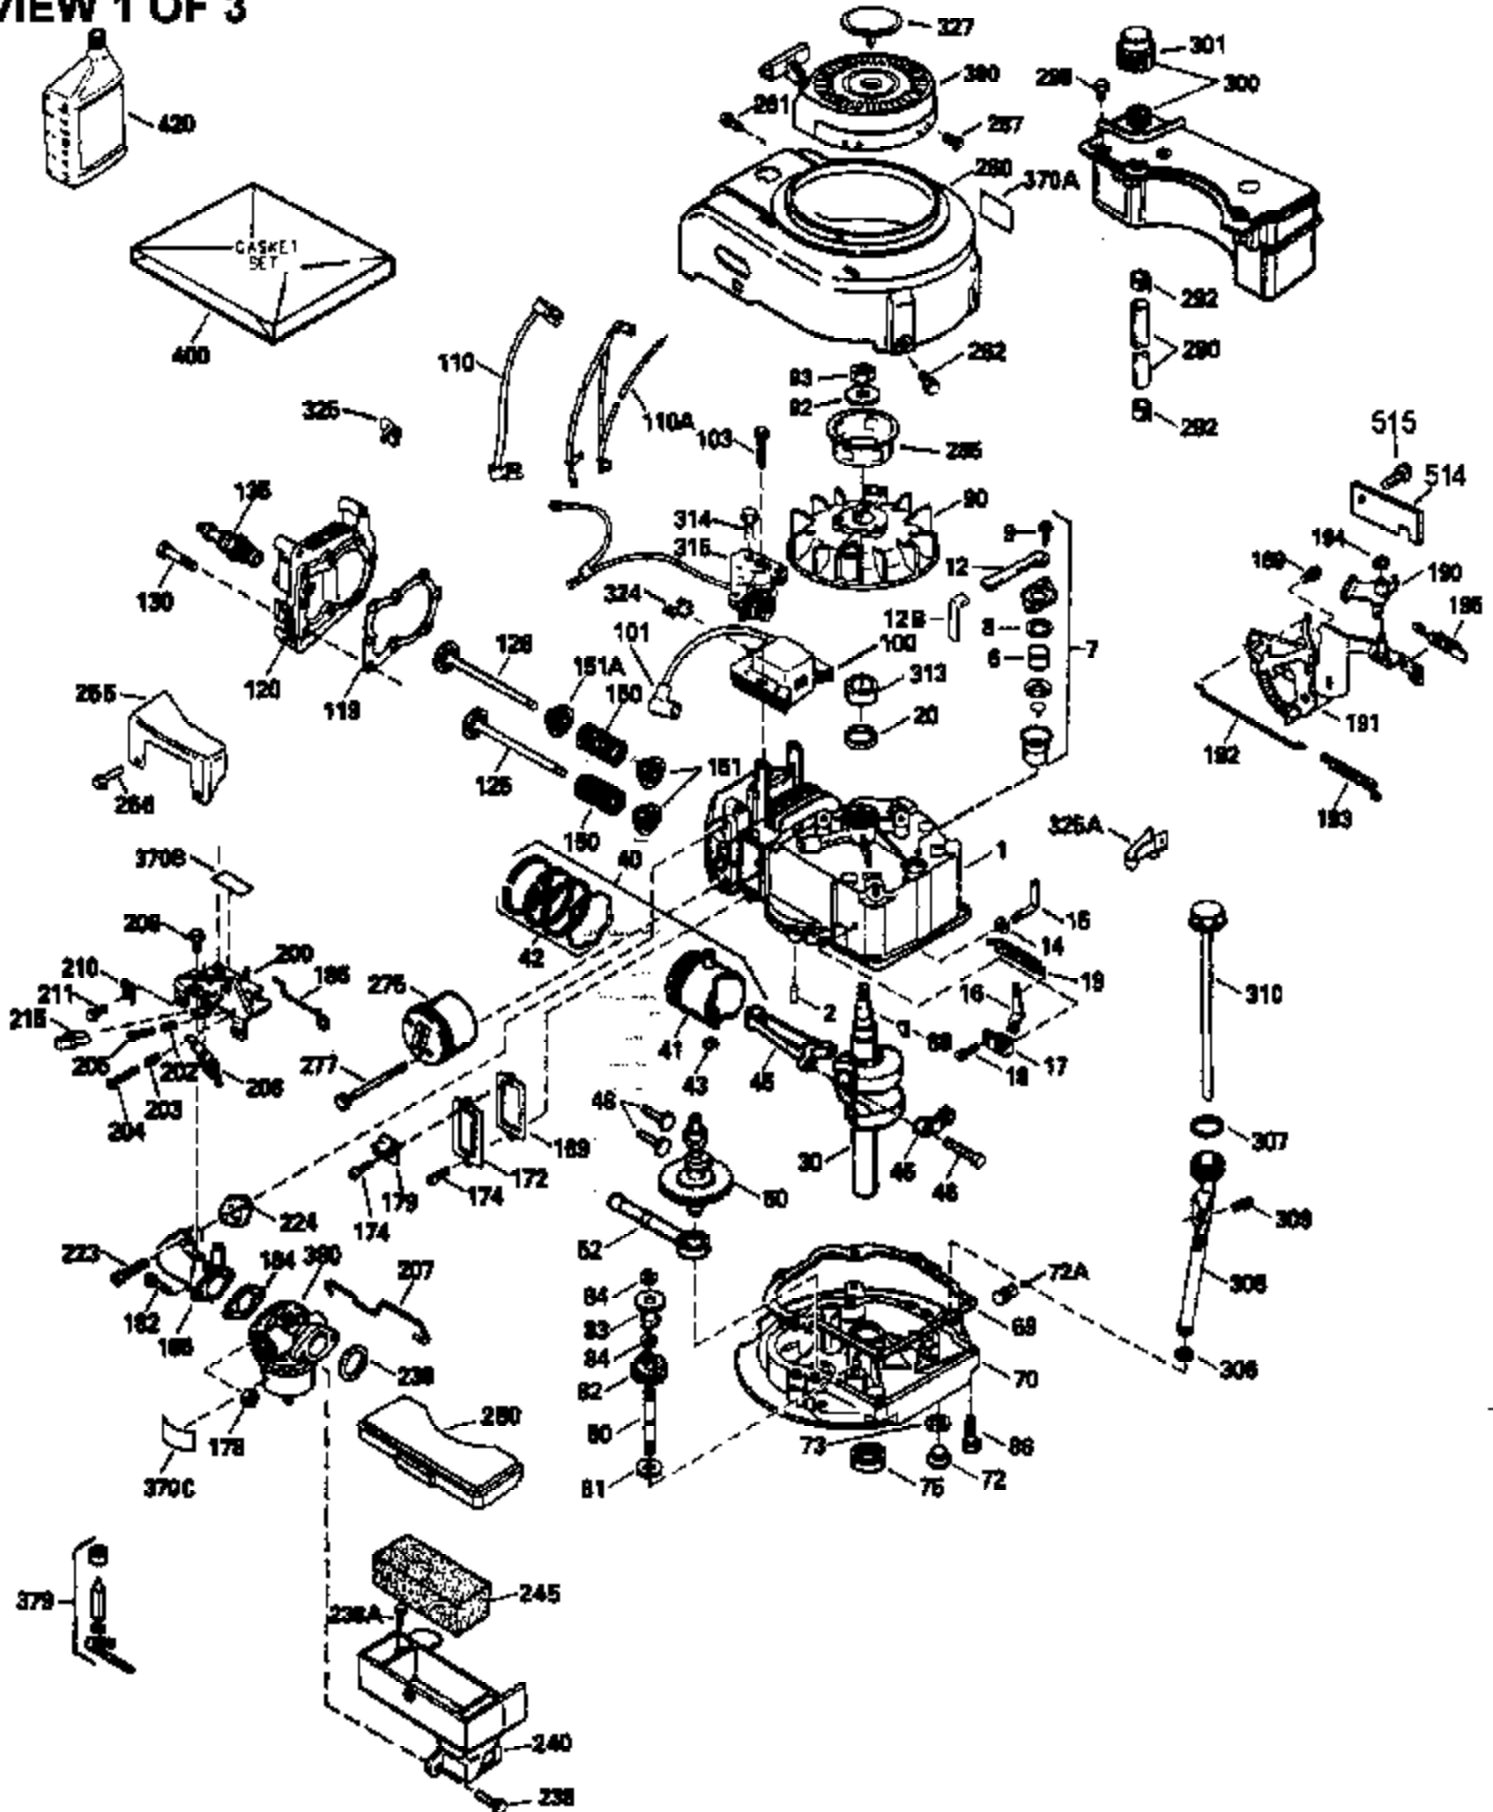

VIEW 1 OF 3

Ref #	Part Number	Qty	Description
1	33968B		Cylinder (Incl. 2 & 20) (2-13/16")
2	26727		Pin, Dowel
6	33734		Element, Breather
7	34214A		Breather Ass'y. (Incl. 6, 8, 9, 12 , & 12A)
8	33735		* Gasket, Breather
9	30200		Screw, 10-24 x 9/16"
12	33886		Tube, Breather
14	28277		Washer, Flat
15	30589		Rod, Governor (Incl. 14)
16	32651		Lever, Governor
17	31335		Clamp, Governor lever
18	650548		Screw, 8-32 x 5/16"
19	31361		Spring, Extension
20	32600		Seal, Oil
30	35753A		Crankshaft
40	34535		Piston, Pin & Ring Set (Std.) (2-13/1 6")
40	34536		Piston, Pin & Ring Set (.010" OS)
40	34537		Piston, Pin & Ring Set (.020" OS)
41	33562B		Piston & Pin Ass'y.(Incl. 43)(Std.)(2 -13/16")
41	33563B		Piston & Pin Ass'y. (Incl. 43) (.010" OS)
41	33564B		Piston & Pin Ass'y. (Incl. 43) (.020" OS)
42	33567		Ring Set (Std.) (2-13/16" Bore)
42	33568		Ring Set (.010" OS)
42	33569		Ring Set (.020" OS)
43	20381		Ring, Piston pin retaining
45	32875		Rod Assy., Connecting (Incl. 46)
46	32610A		Bolt, Connecting rod
48	27241		Lifter, Valve
50	33553		Camshaft (MCR)
52	29914		Oil Pump Assy.
69	35261		* Gasket, Mounting flange
70	35179A		Flange Ass'y. (Incl. 72, 73, 75 & 80)
72	30572		Plug, Oil drain (Incl. 73)
73	28833		* Drain Plug Gasket (Not req. W/plastic plug)
75	27897		Seal, Oil
80	30574		Shaft, Governor
81	30590A		Washer, Flat
82	30591		Gear Assy., Governor (Incl. 81)
83	30588A		Spool, Governor
84	29193		Ring, Retaining
86	650488		Screw, 1/4-20 x 1-1/4"
89	610961		Flywheel Key
90	611123		Flywheel
92	650815		Washer, Belleville
93	650816		Nut, Flywheel
100	34443A		Solid State Ignition
100	730207		Magneto-to-Solid State Conv. Kit (Includes solid state module, solid state flywheel key, and instructions.) (Use as required on external ignition engines only.)
101	610118		Cover, Spark plug (Use as required)
103	650814		Screw, Torx T-15, 10-24 x 1"
110	35182		Ground Wire
118	730194		Rope Guide Kit (Use as required)
119	33554A		* Gasket, Head
120	34342		Head, Cylinder
125	29314B		Intake Valve (Std.) (Incl. 151) (Conventional Ports)
125	29315C		Intake Valve (1/32" OS) (Incl. 151) (Conventional Ports)